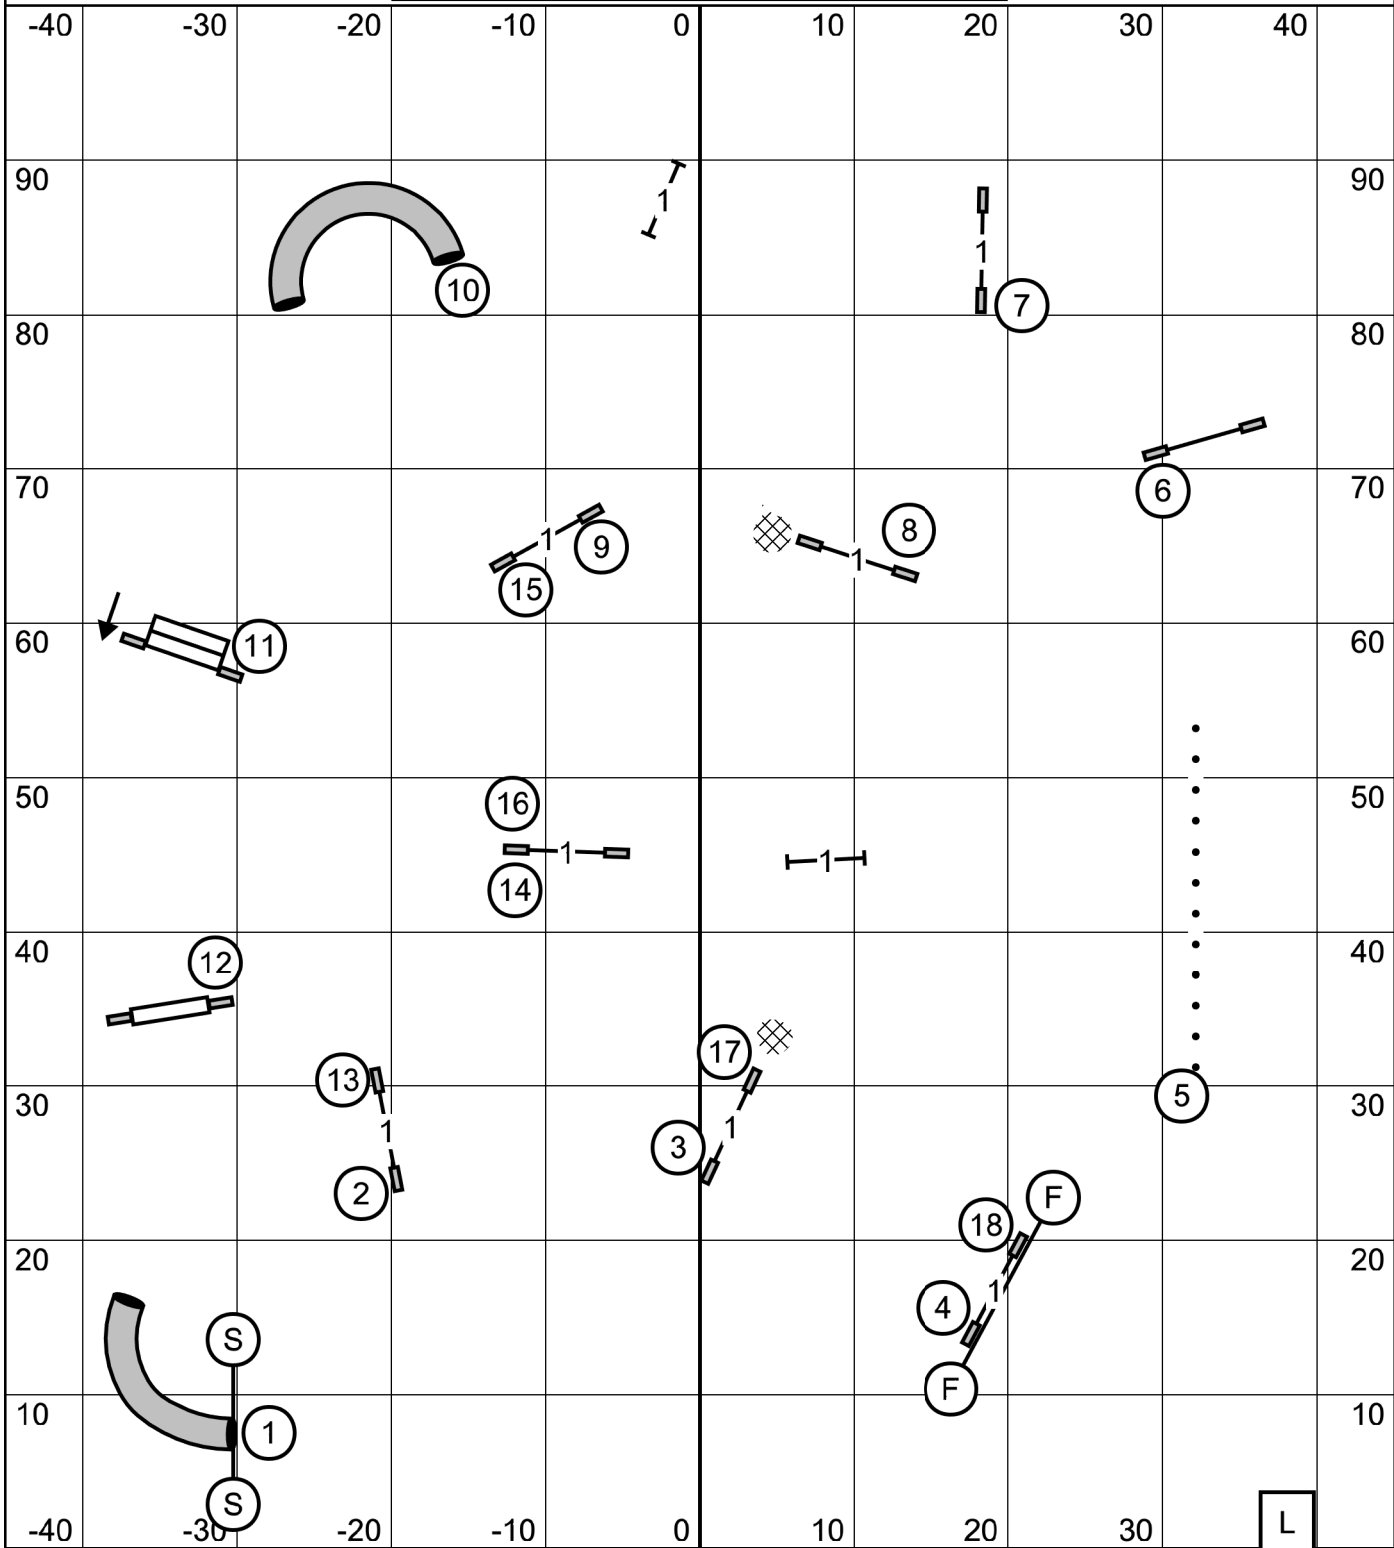

EXCELLENT/MASTER JWW
Greater St Louis Shetland Sheepdog Club
Sunday May 29, 2022
Judge: Susan Leitner

Start Gate

Timer Scribe

Finish Gate