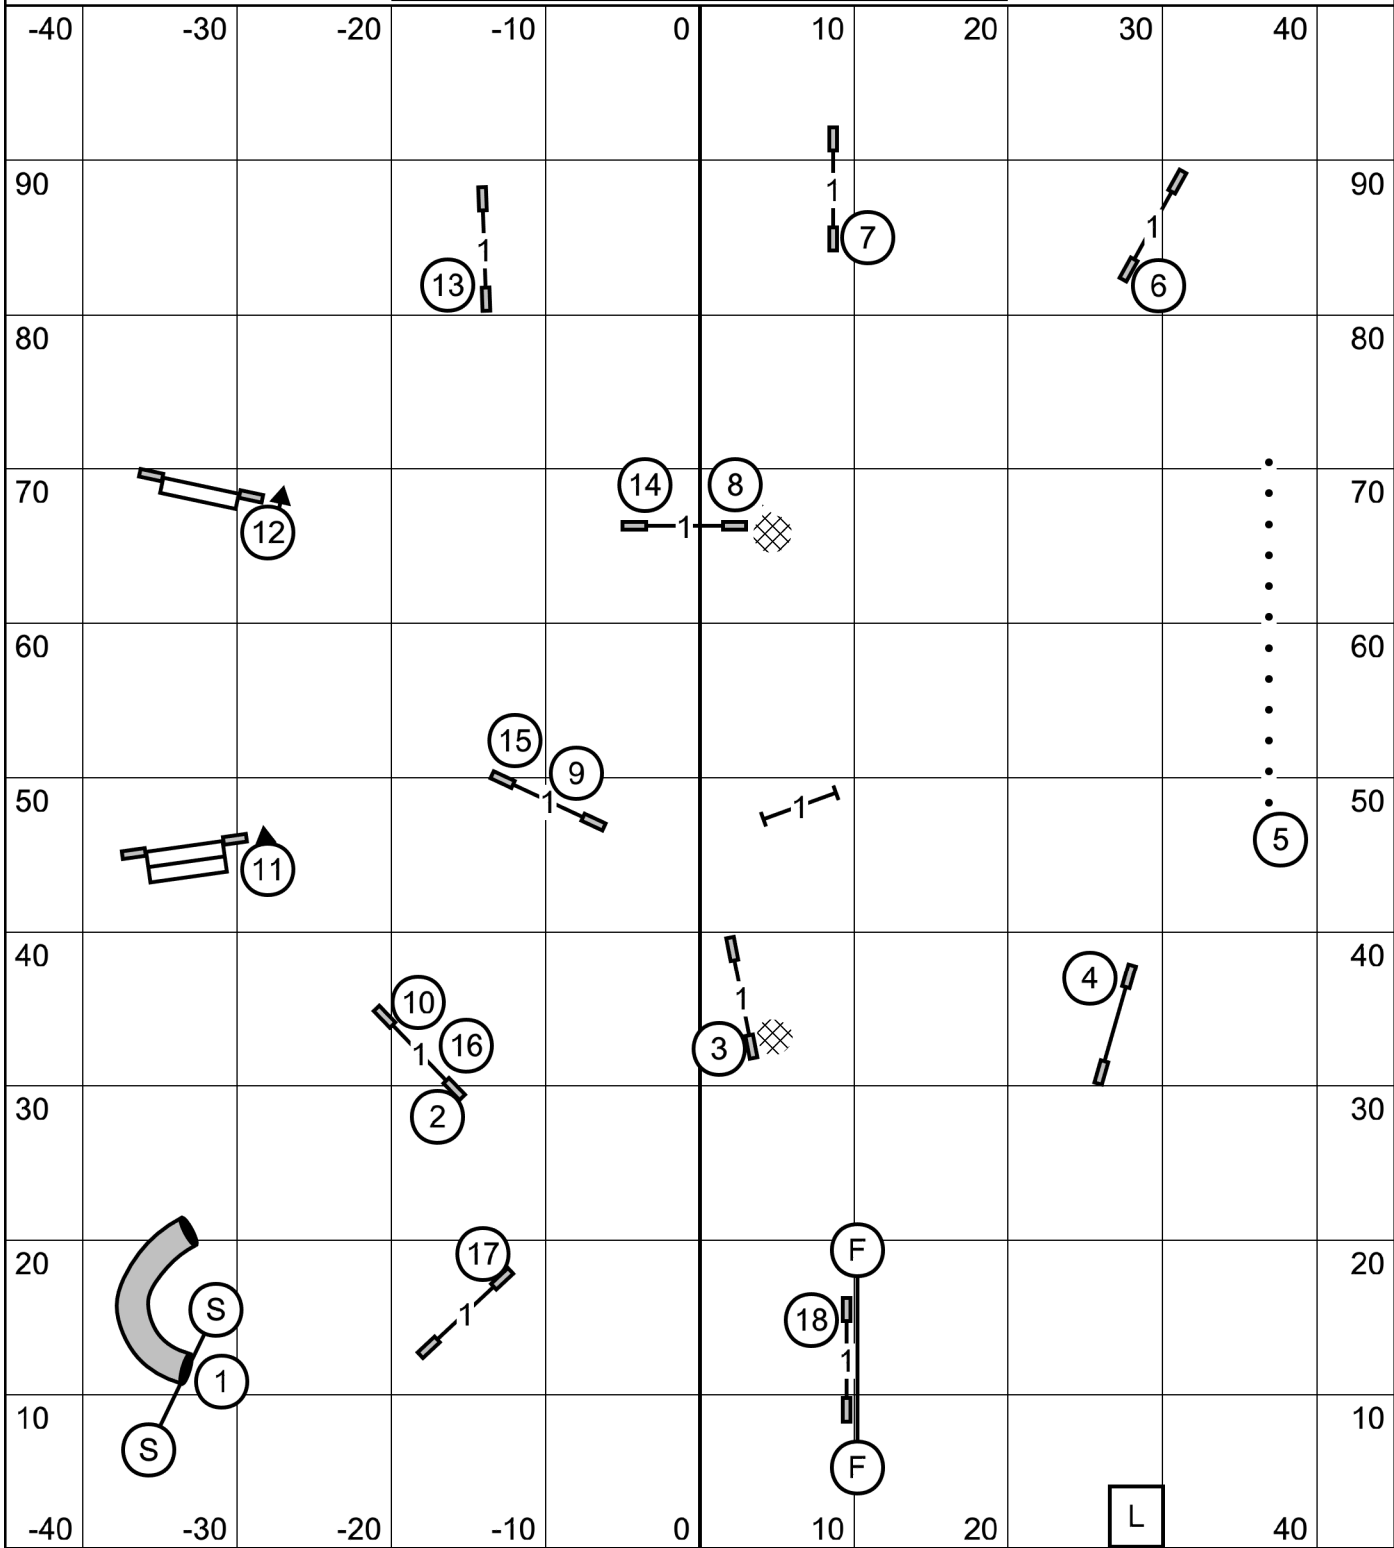

NOVICE STANDARD
 Greater St Louis Shetland Sheepdog Club
 Saturday May 28, 2022
 Judge: Susan Leitner

Start Gate

Timer Scribe

Finish Gate

OPEN JWW
 Greater St Louis Shetland Sheepdog Club
 Saturday May 28, 2022
 Judge: Susan Leitner