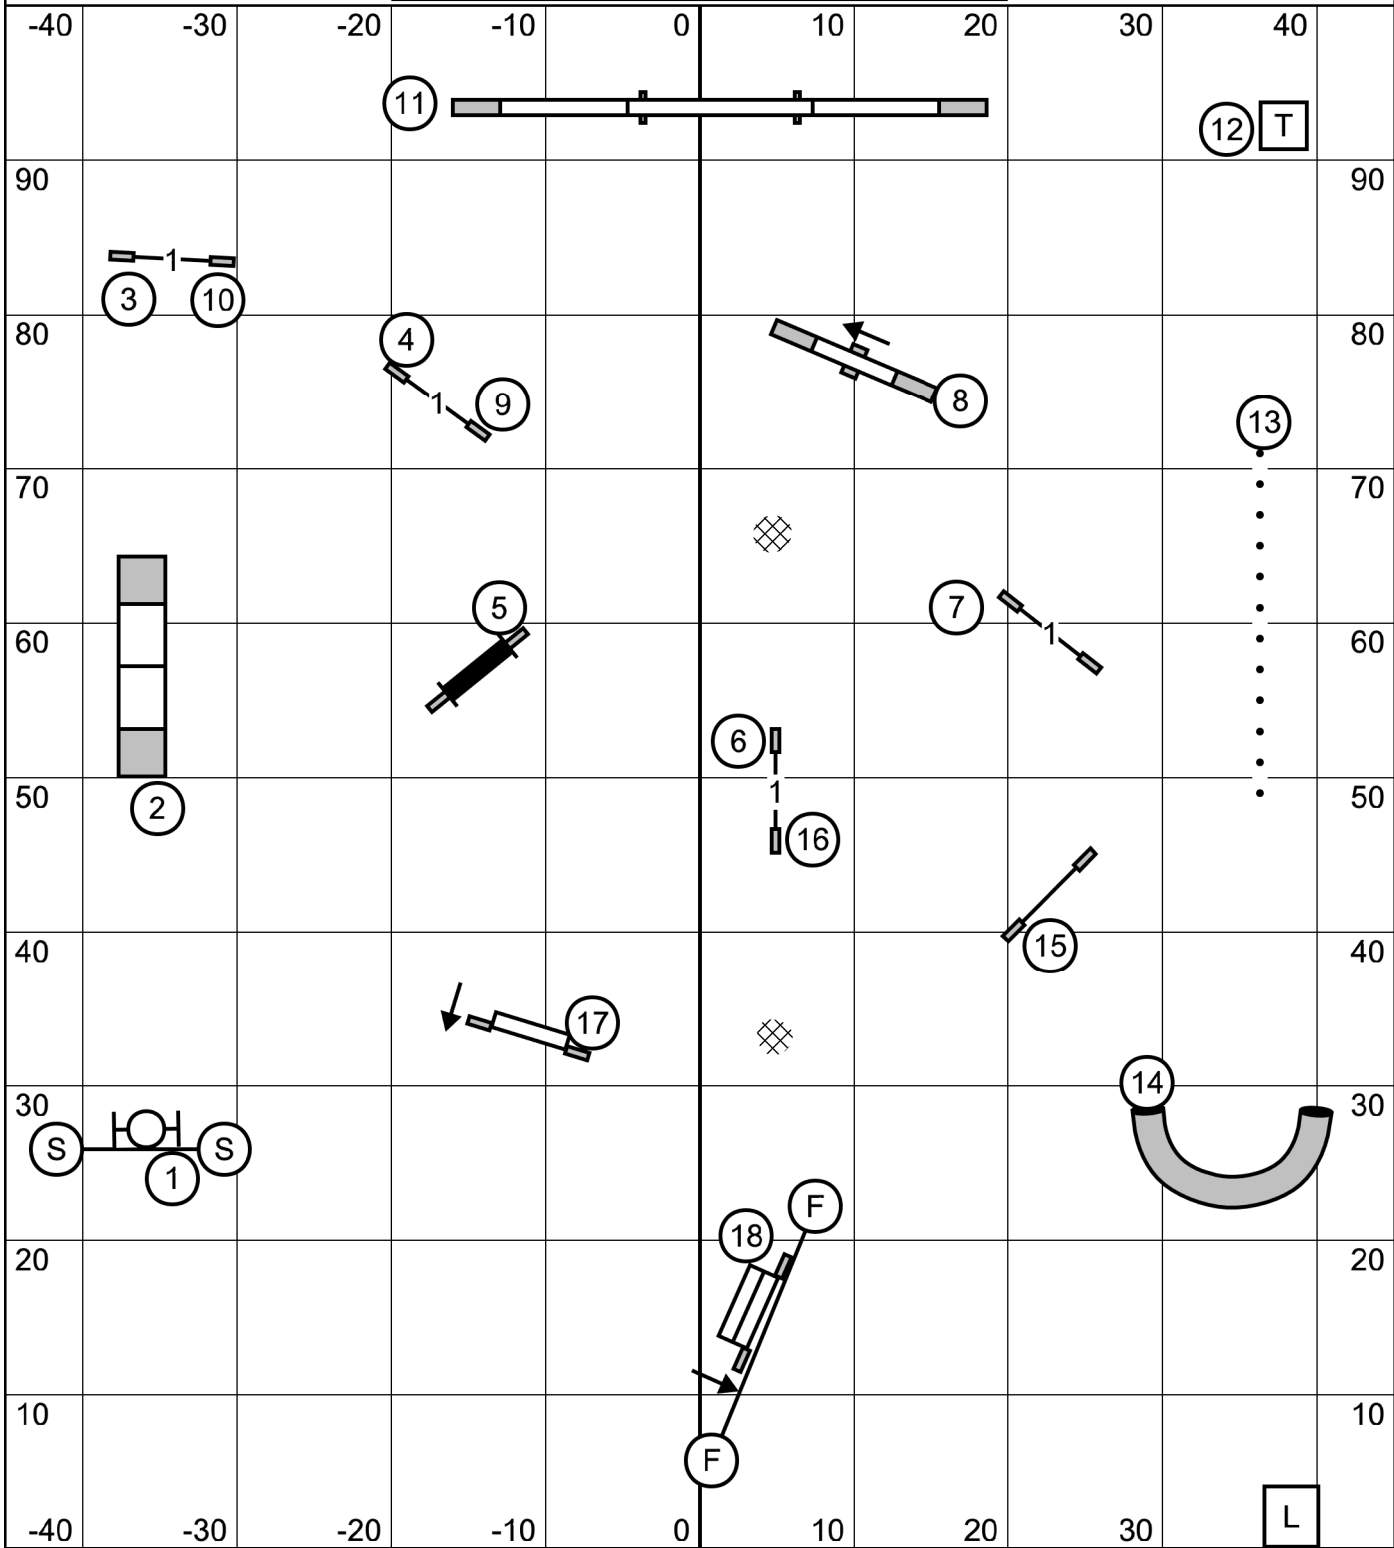

OPEN STANDARD
Greater St Louis Shetland Sheepdog Club
Saturday May 28, 2022
Judge: Susan Leitner

Start Gate

Timer Scribe

Finish Gate