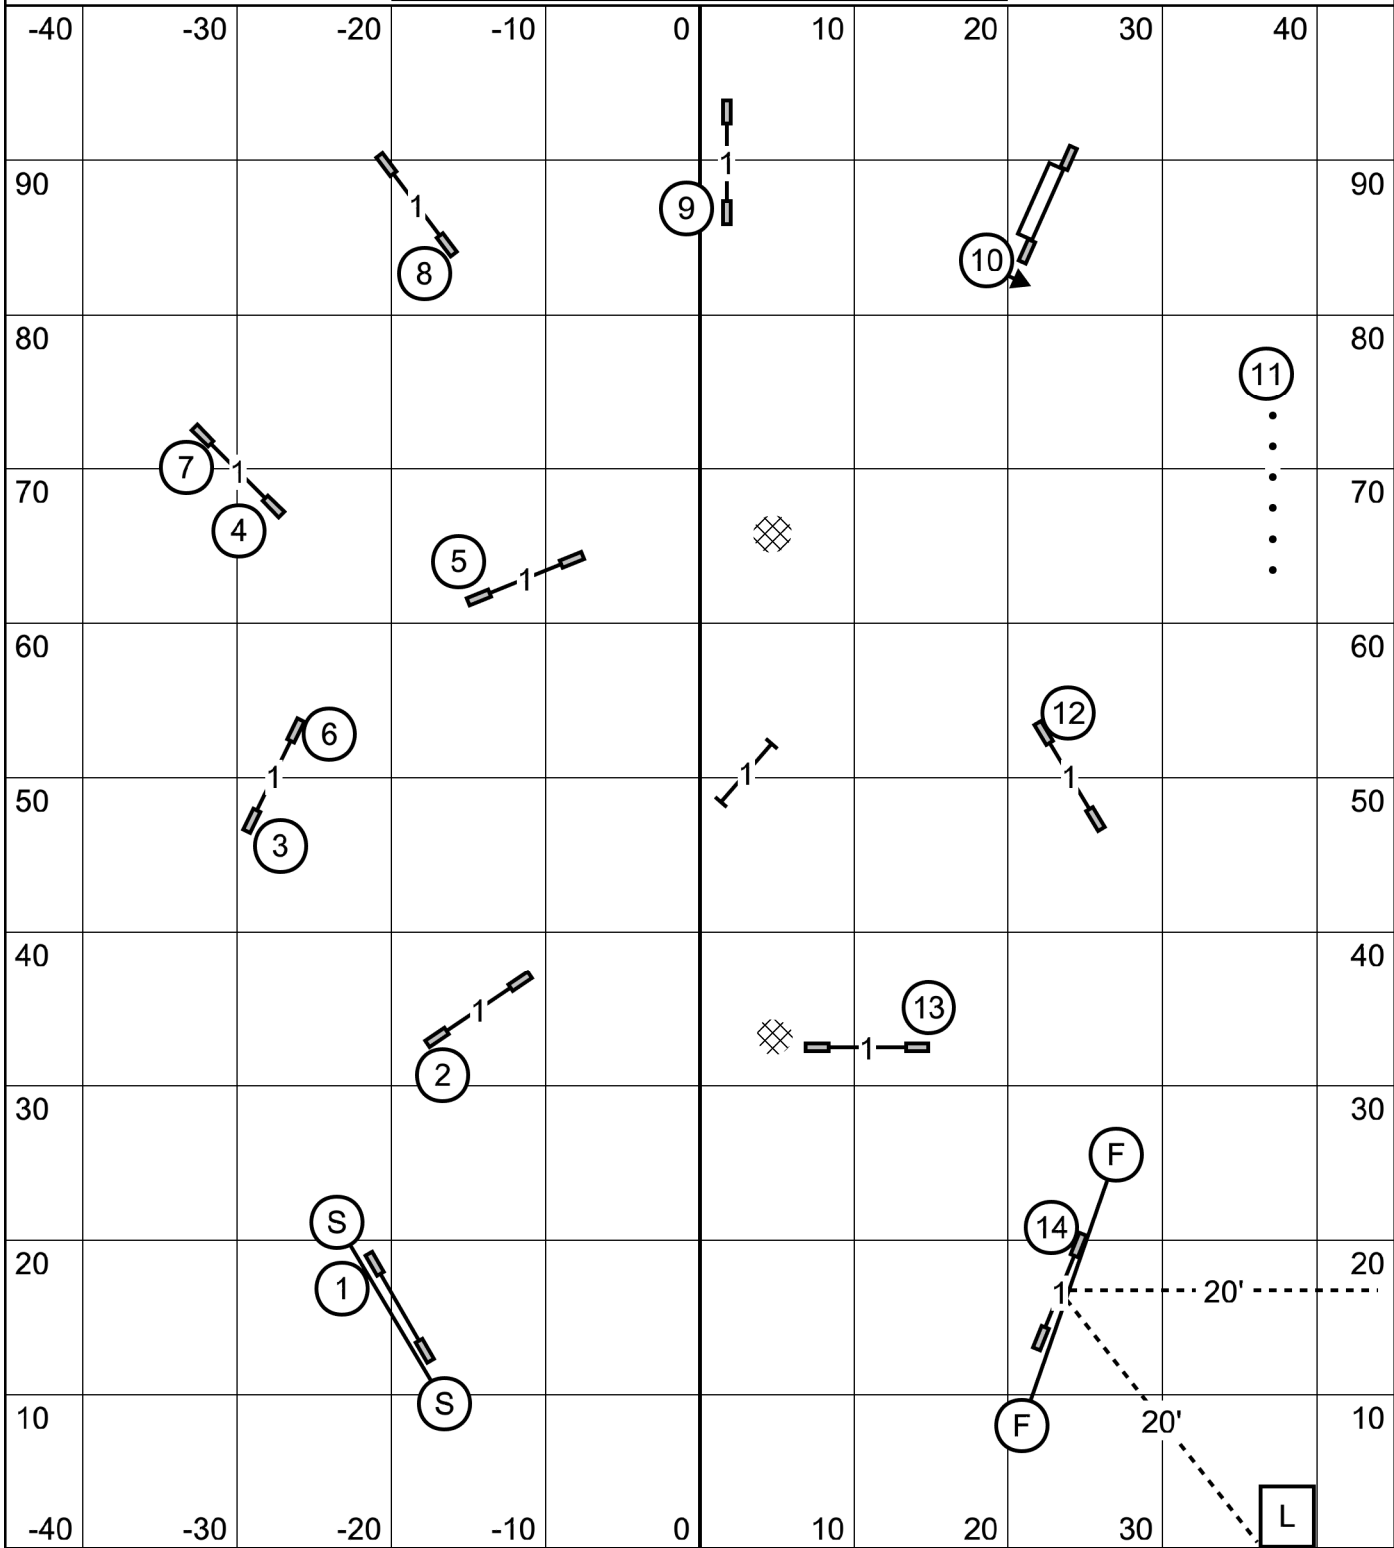

NOVICE JWW
Greater St Louis Shetland Sheepdog Club
Saturday May 28, 2022
Judge: Susan Leitner

Start Gate   Timer Scribe   Finish Gate