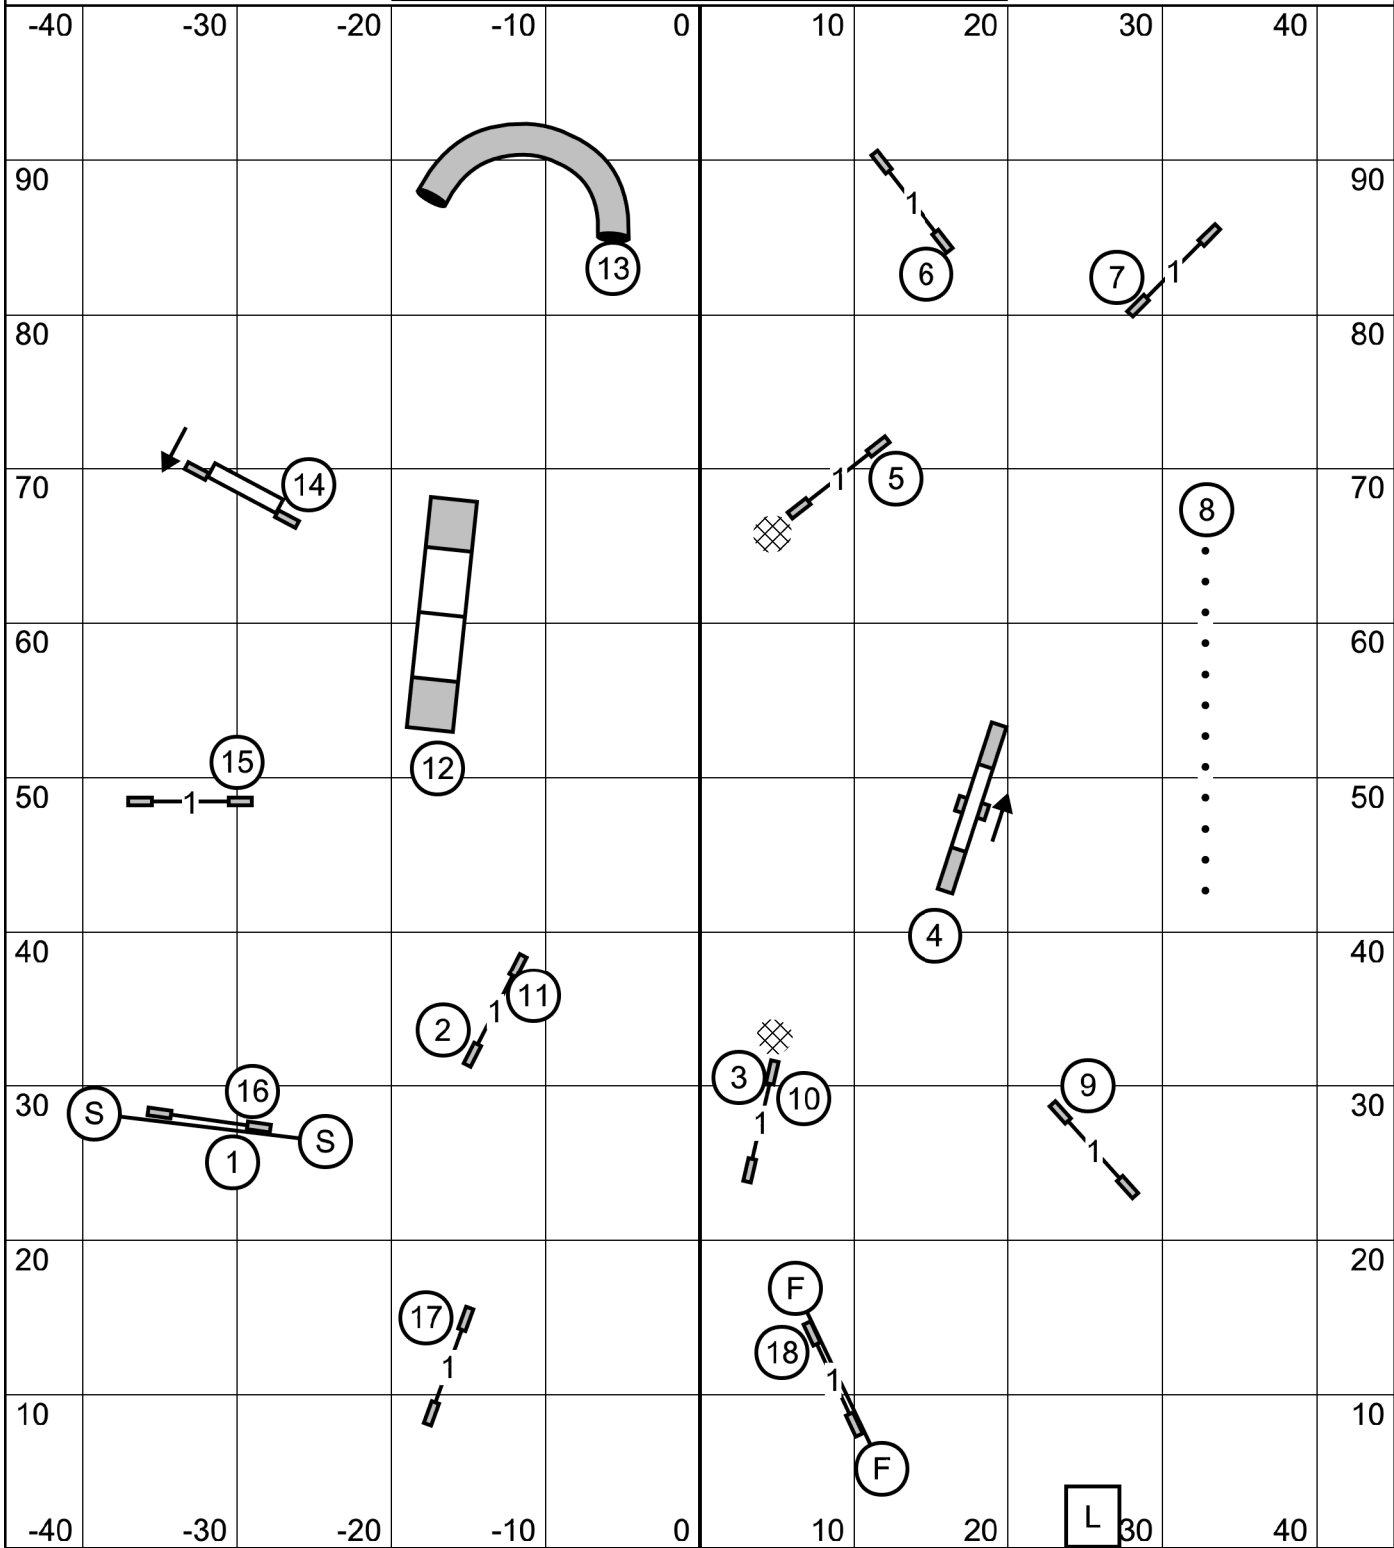

Start Gate Timer Scribe Finish Gate L

OPEN STANDARD
 Greater St Louis Shetland Sheepdog Club
 Sunday May 29, 2022
 Judge: Susan Leitner

Start Gate

Timer Scribe

Finish Gate

L

TIME 2 BEAT
 Greater St Louis Shetland Sheepdog Club
 Sunday May 29, 2022
 Judge: Susan Leitner