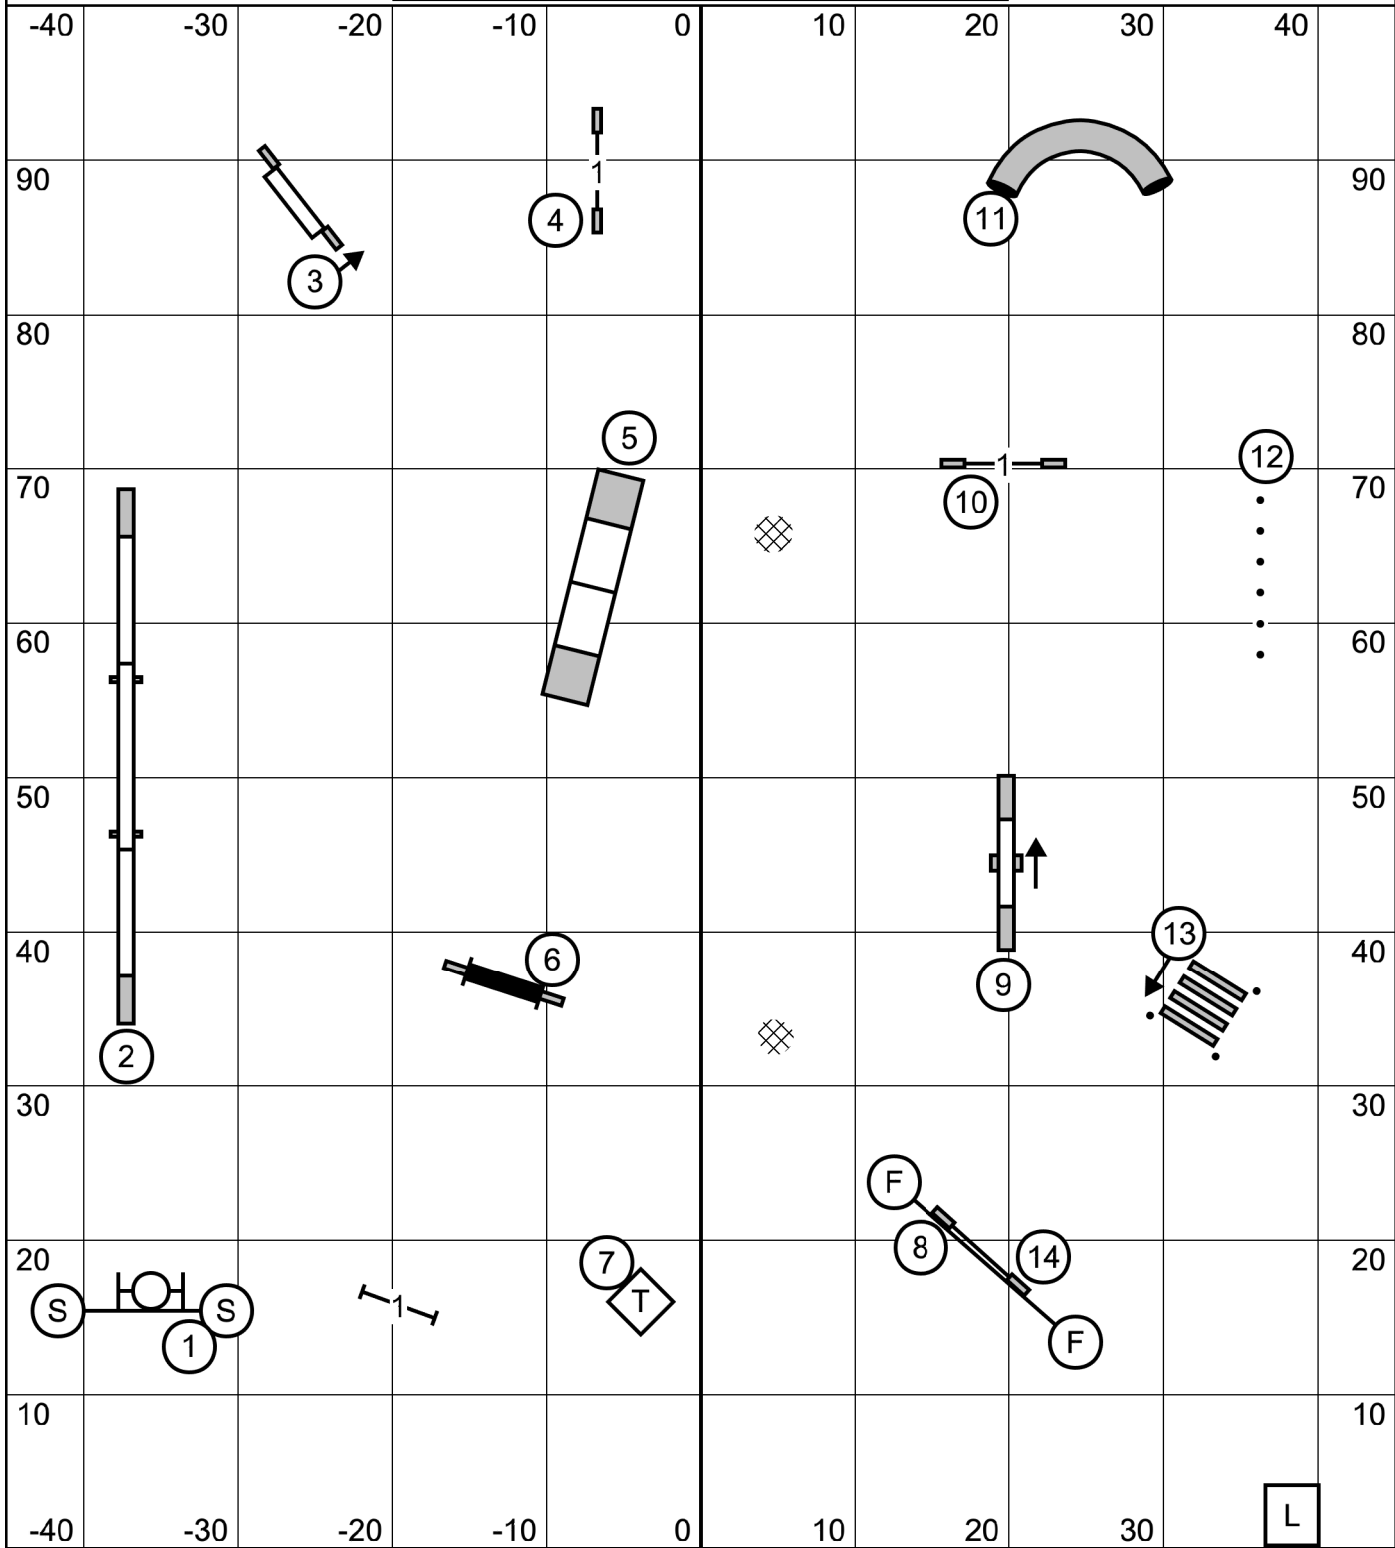

NOVICE STANDARD
Greater St Louis Shetland Sheepdog Club
Sunday May 29, 2022
Judge: Susan Leitner

Start Gate   Timer Scribe   Finish Gate