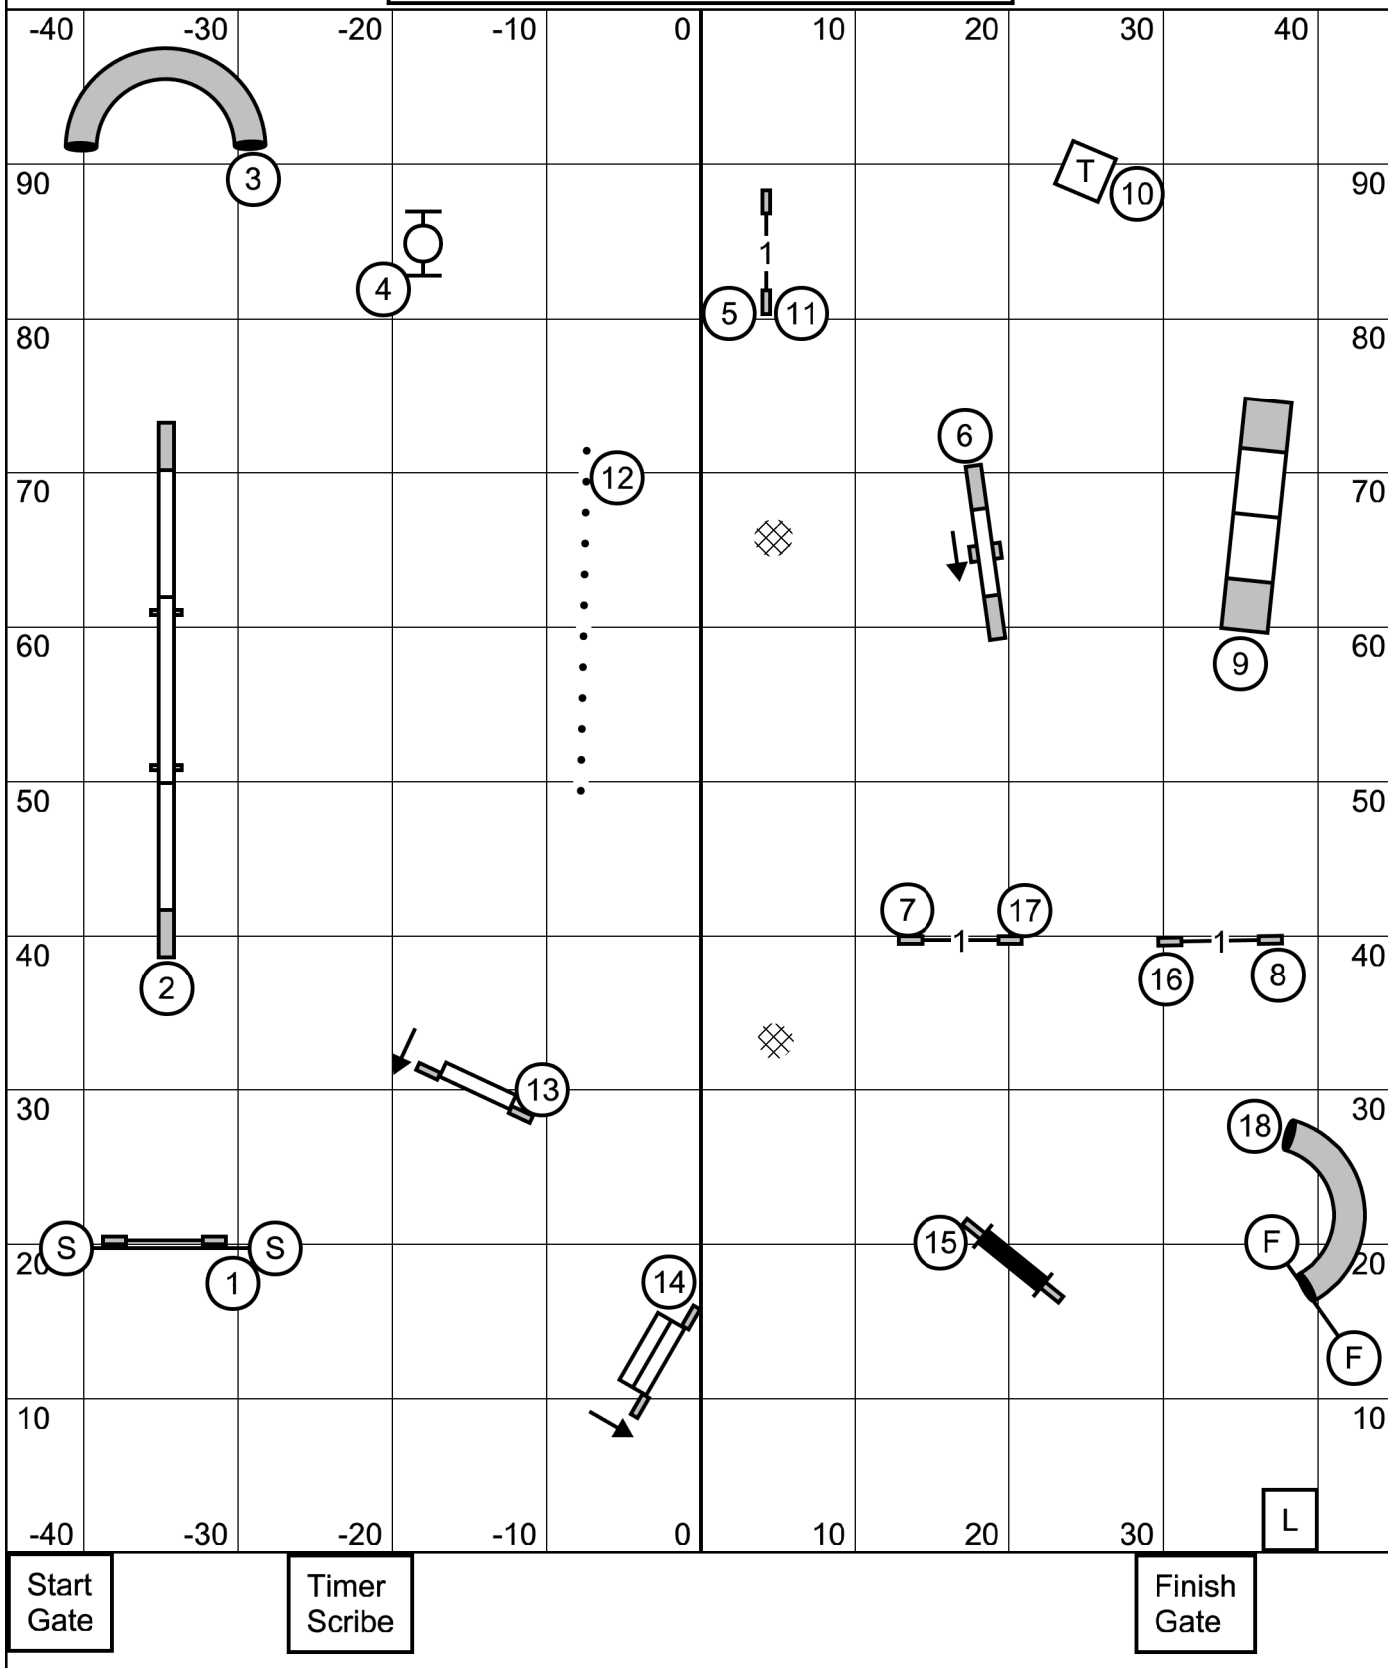

EXCELLENT/MASTER STANDARD

Greater St Louis Shetland Sheepdog Club

Friday May 27, 2022

Judge: Susan Leitner