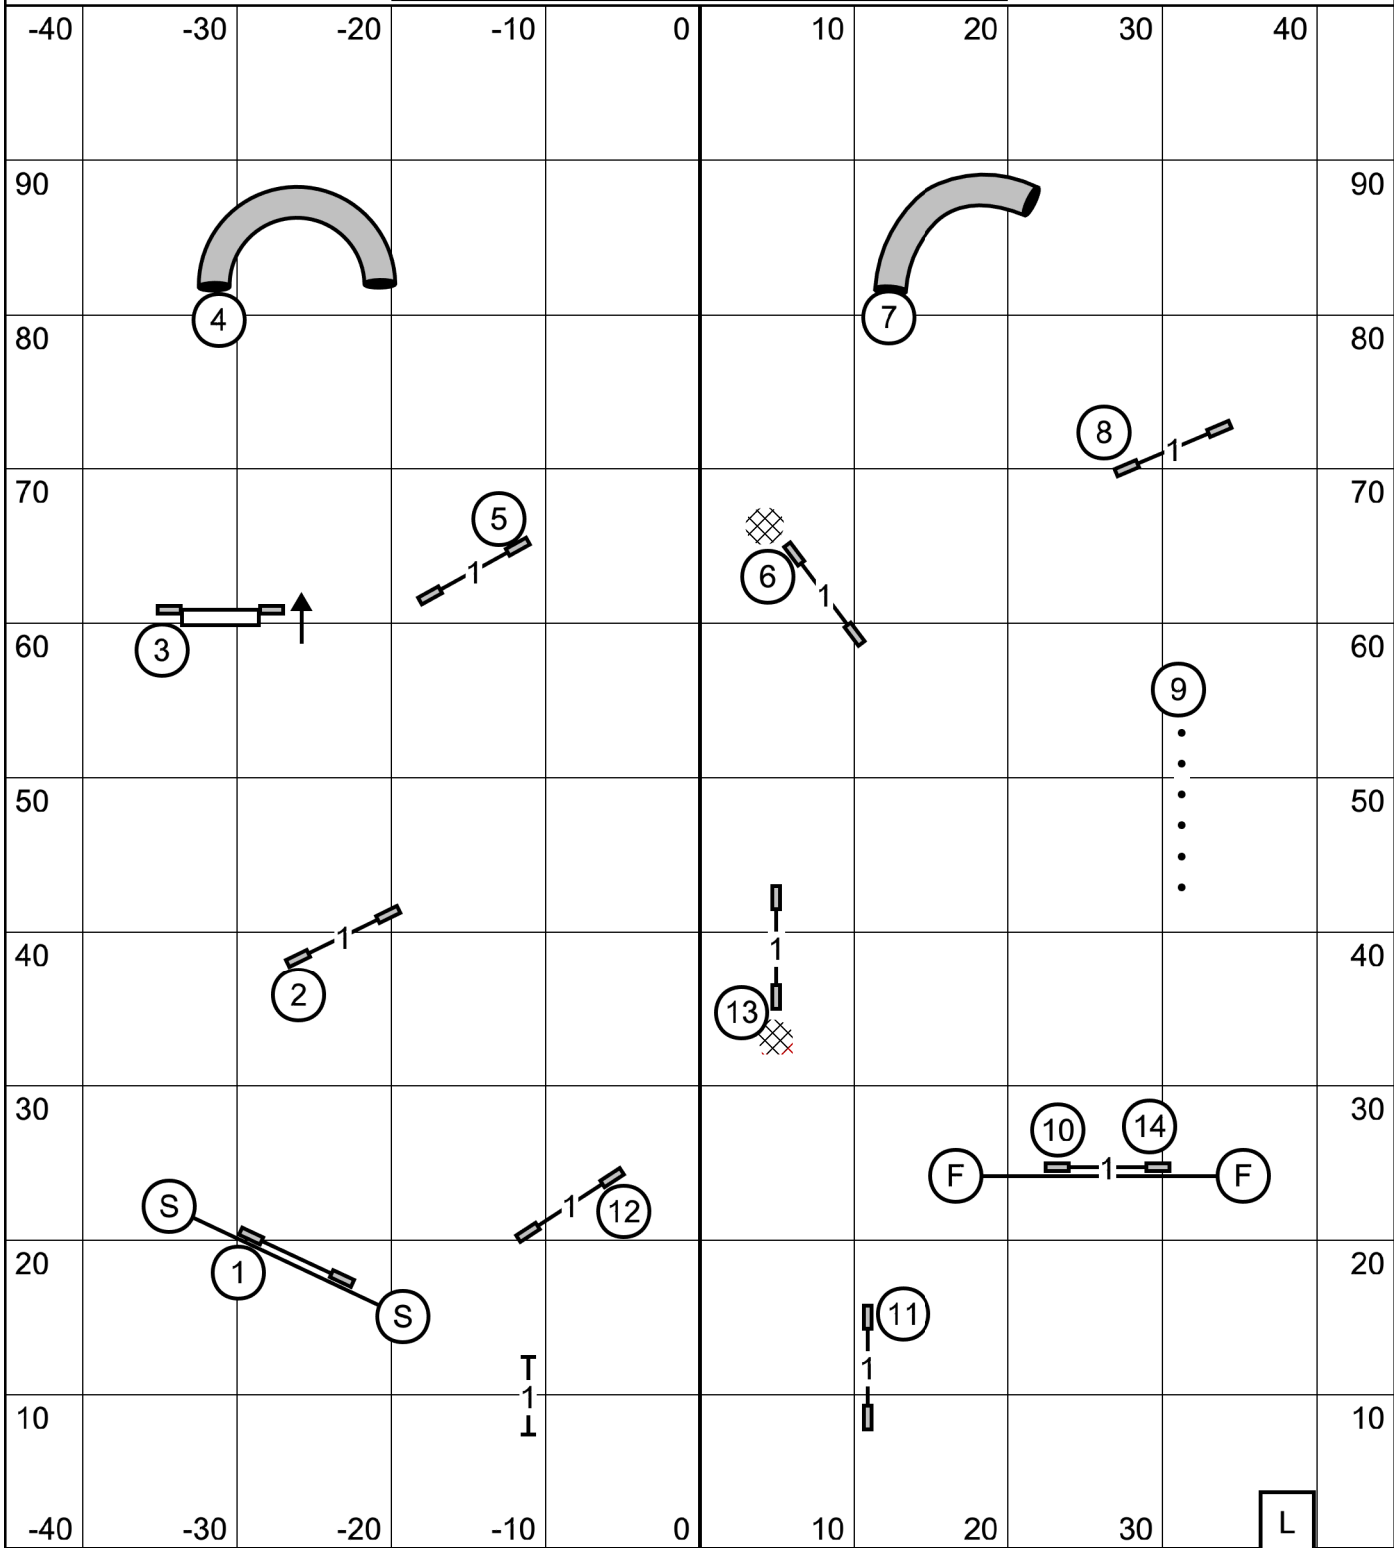

Start Gate

Timer Scribe

Finish Gate

OPEN STANDARD
 Greater St Louis Shetland Sheepdog Club
 Saturday May 28, 2022
 Judge: Susan Leitner

Start Gate

Timer Scribe

Finish Gate

NOVICE JWW
 Greater St Louis Shetland Sheepdog Club
 Sunday May 29, 2022
 Judge: Susan Leitner