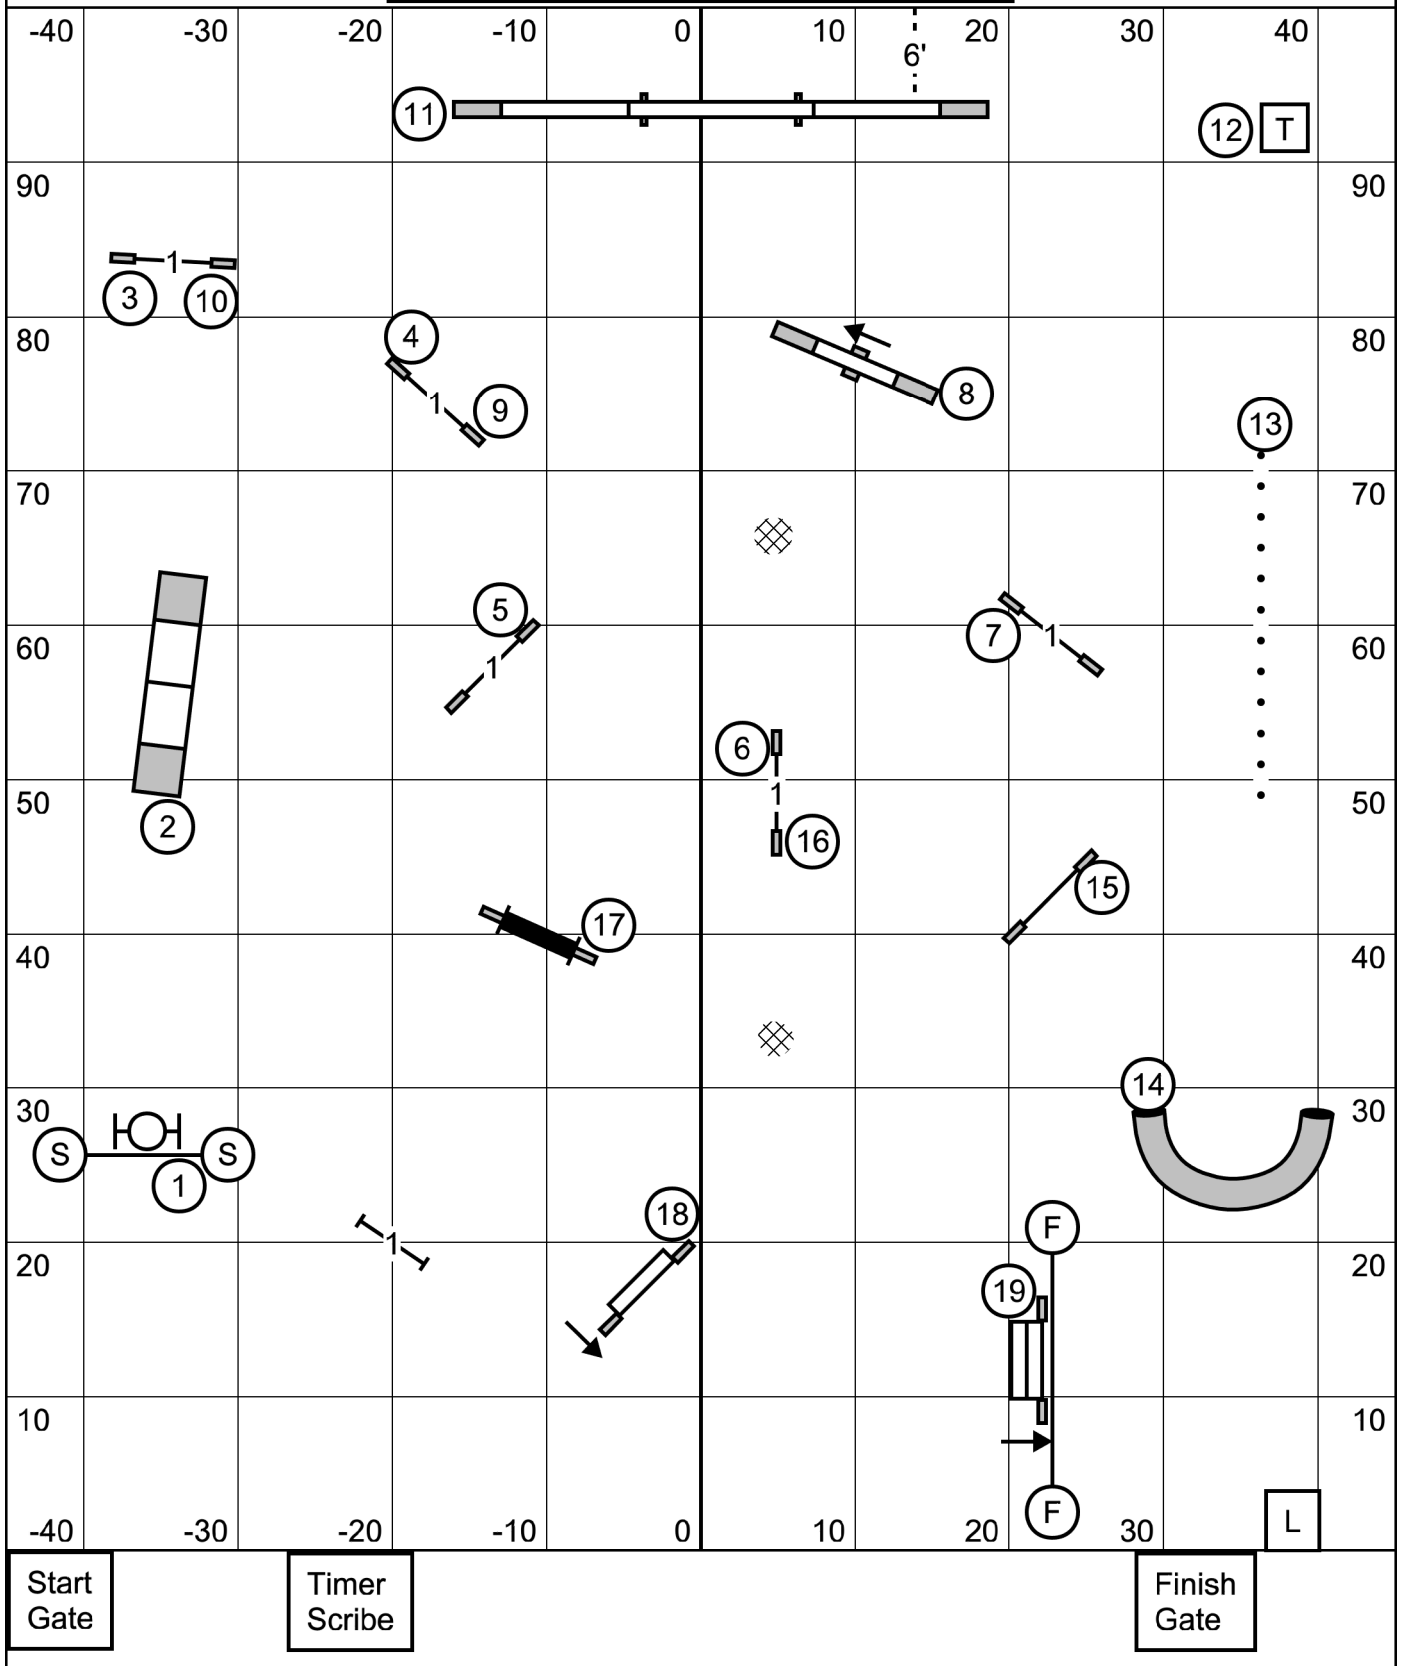

EXCELLENT/MASTER STANDARD

Greater St Louis Shetland Sheepdog Club
Saturday May 28, 2022
Judge: Susan Leitner