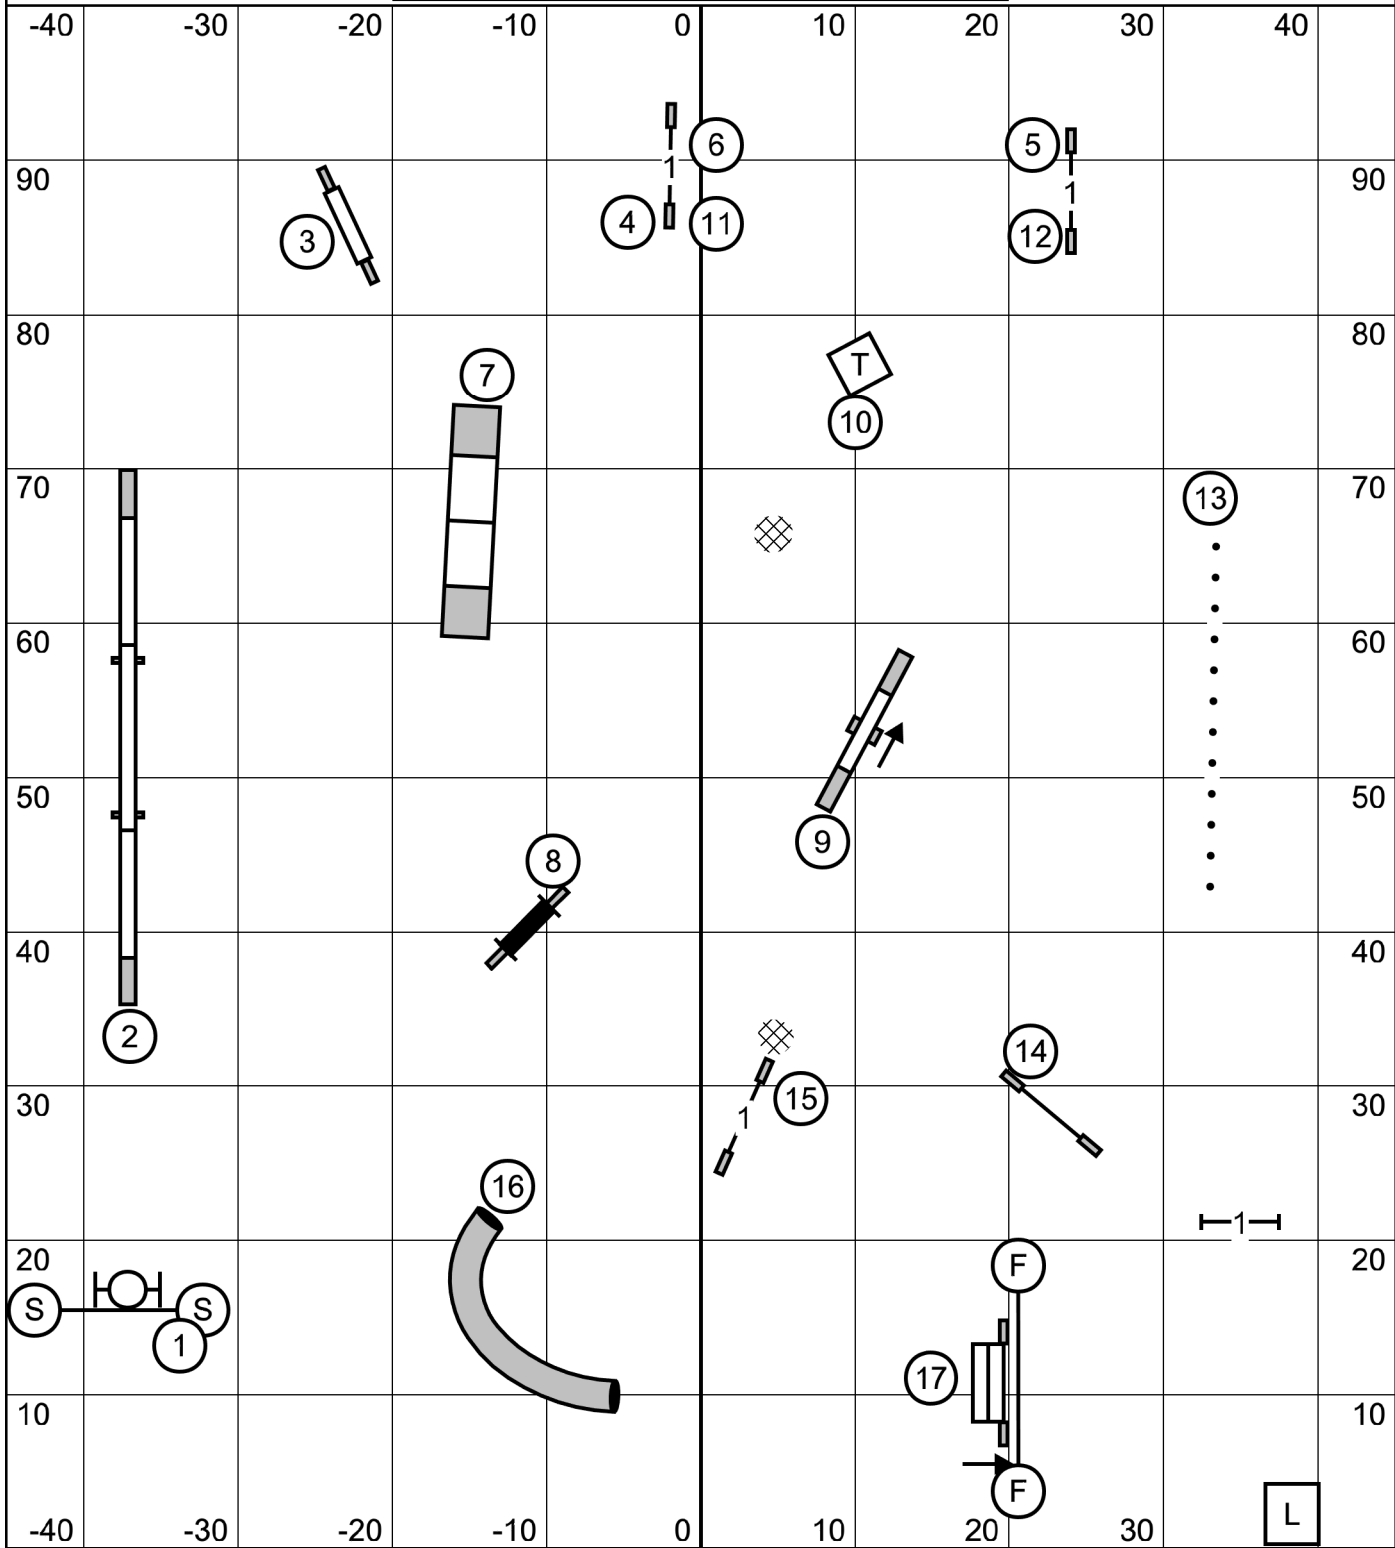

OPEN STANDARD
Greater St Louis Shetland Sheepdog Club
Sunday May 29, 2022
Judge: Susan Leitner

Start Gate

Timer Scribe

Finish Gate

L