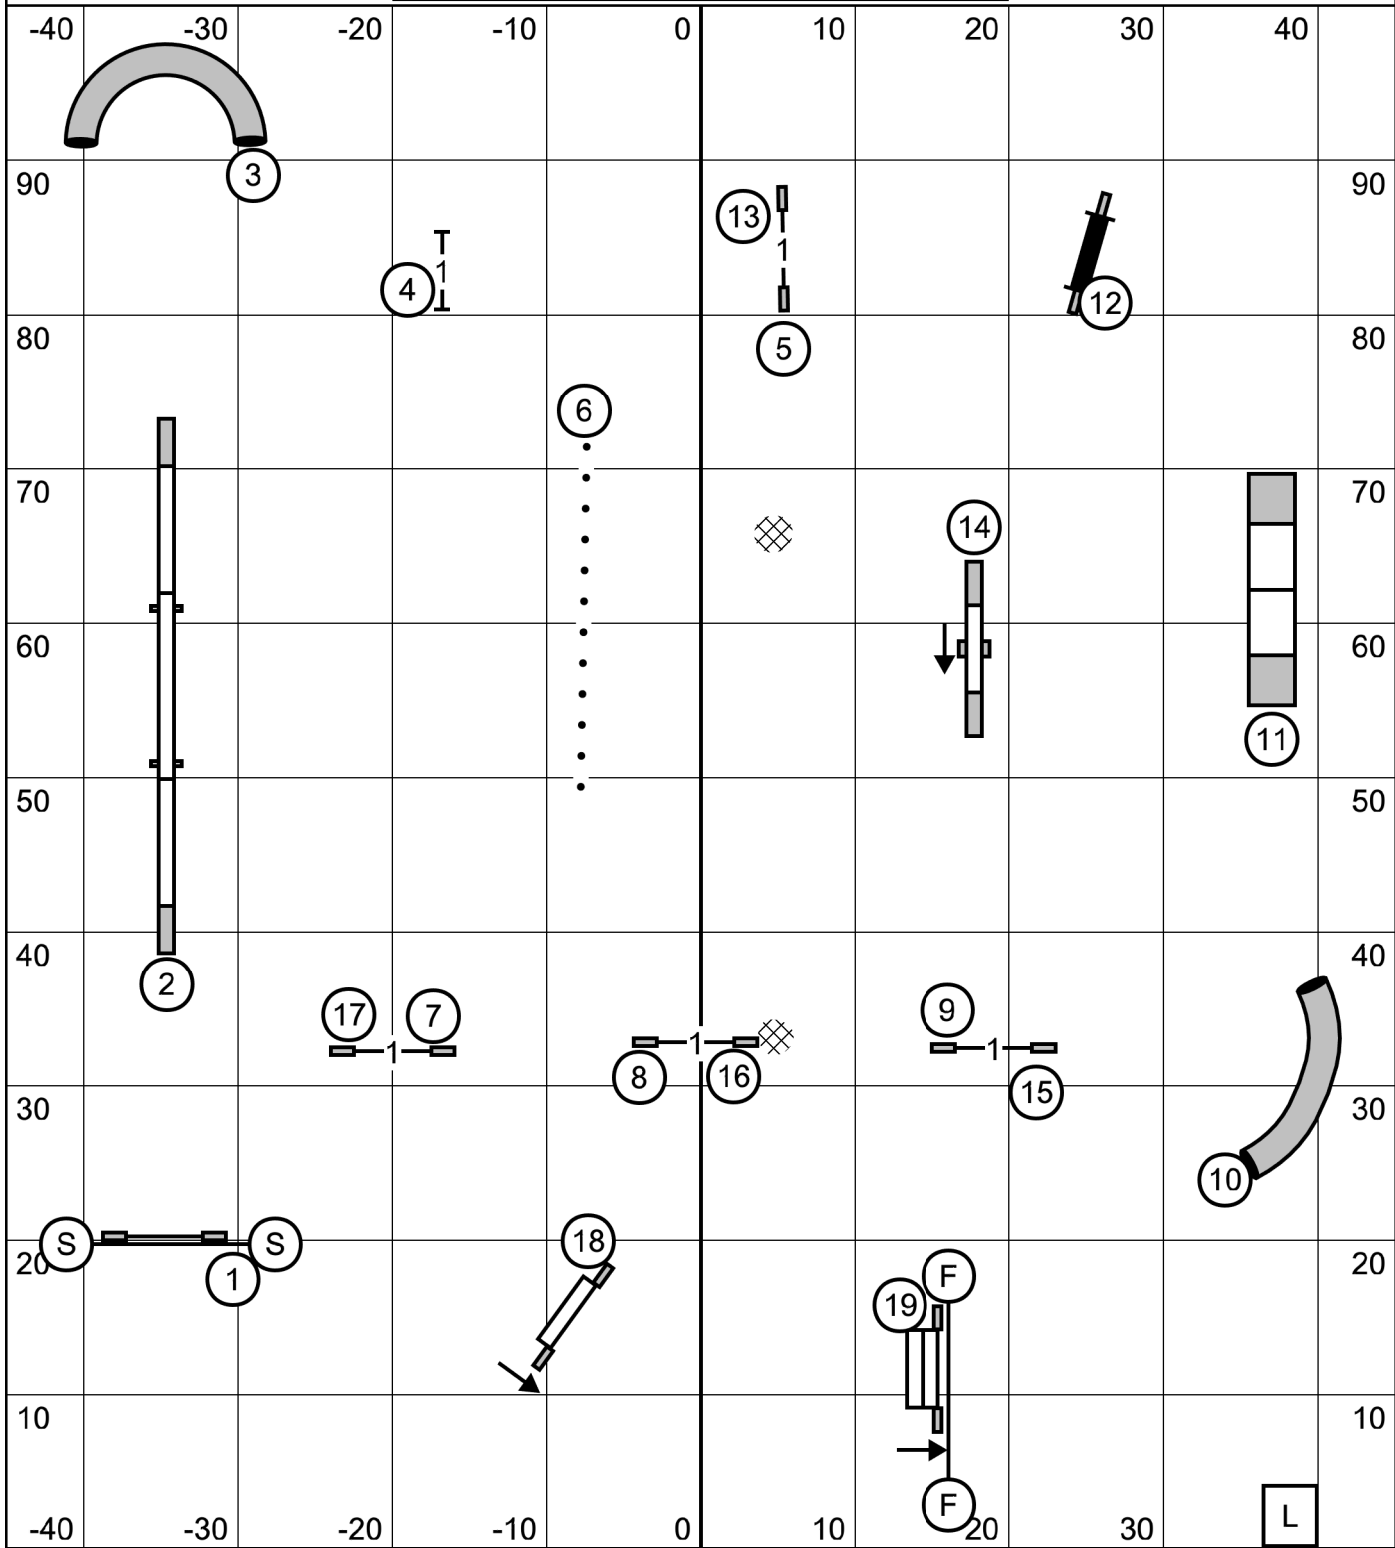

Start Gate

Timer Scribe

Finish Gate

EXCELLENT/MASTER JWW
 Greater St Louis Shetland Sheepdog Club
 Saturday May 28, 2022
 Judge: Susan Leitner

Start Gate

Timer Scribe

Finish Gate

EXCELLENT/MASTER STANDARD