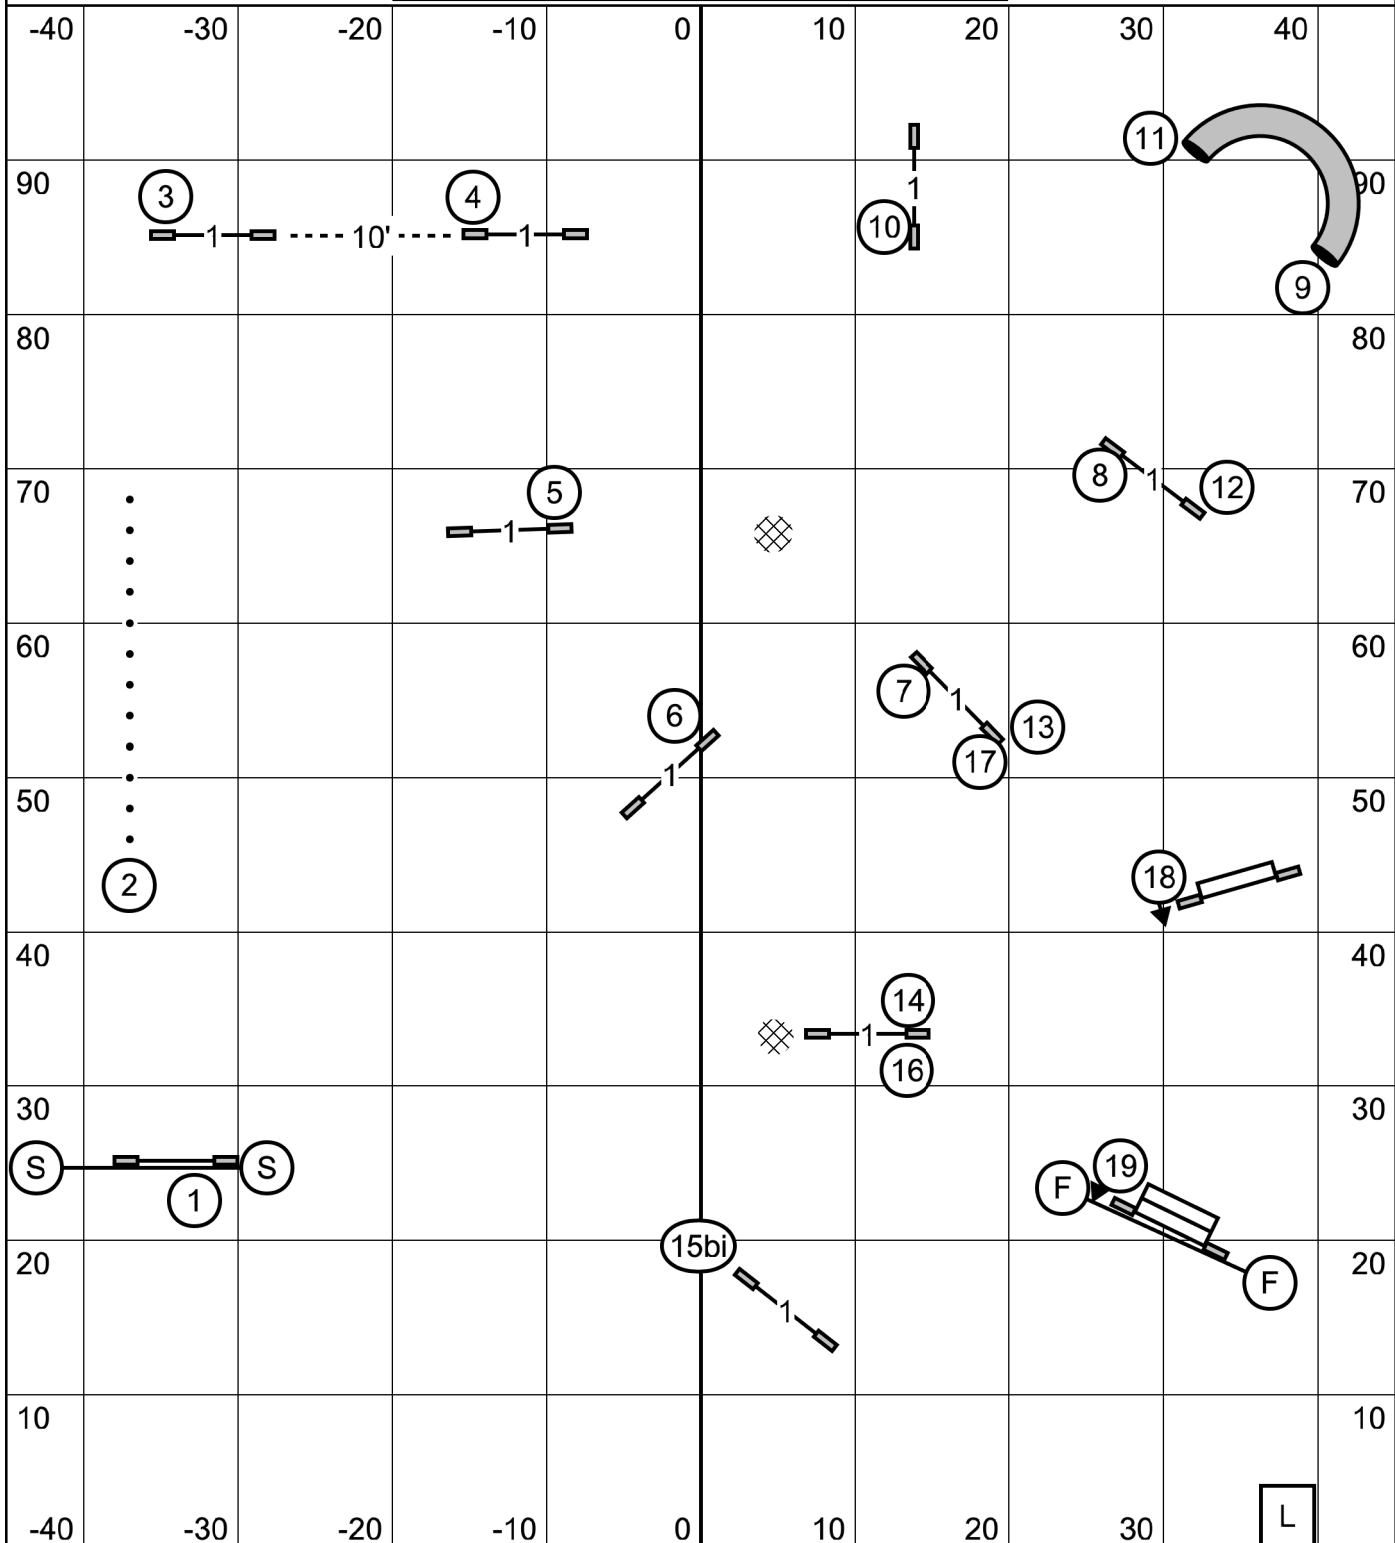

PREMIER JWW
Greater St Louis Shetland Sheepdog Club
Friday May 27, 2022
Judge: Susan Leitner

Start Gate   Timer Scribe   Finish Gate