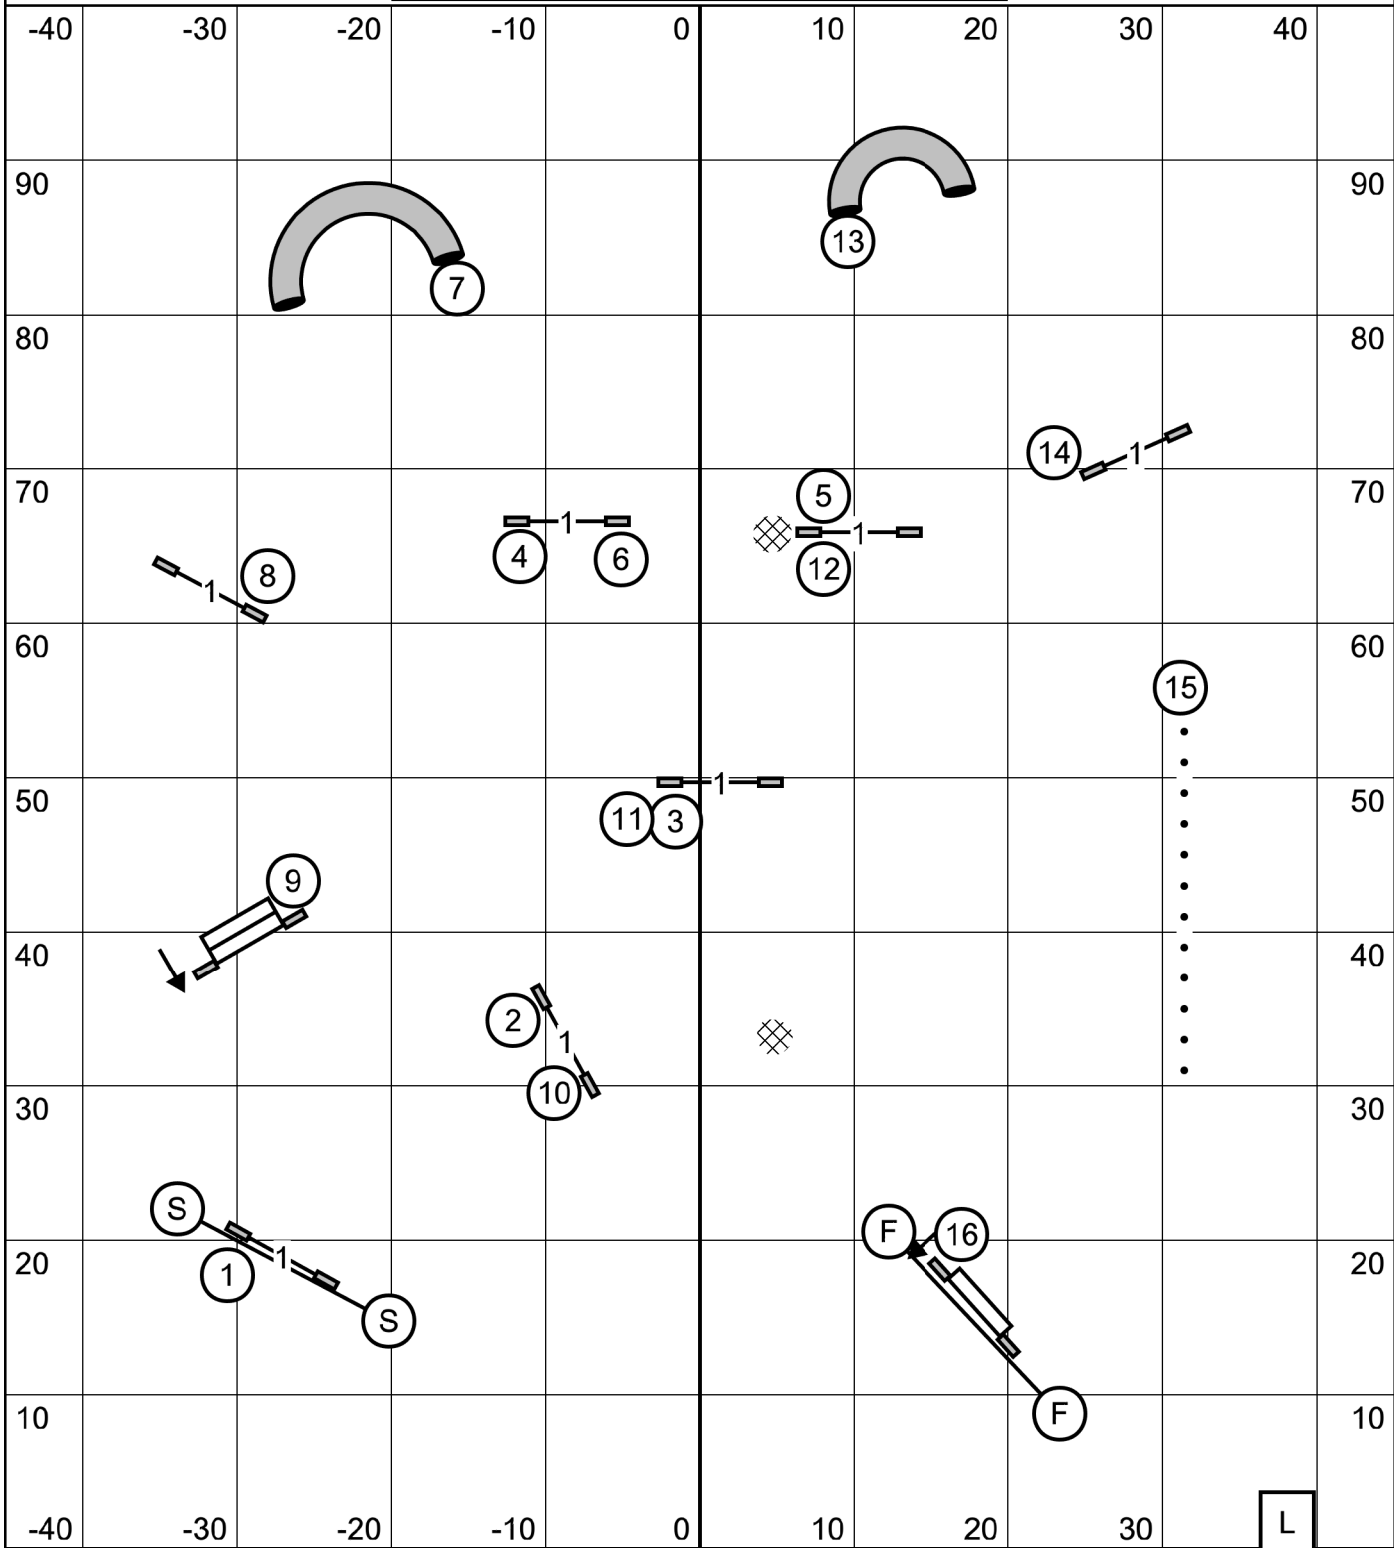

OPEN JWW
Greater St Louis Shetland Sheepdog Club
Sunday May 29, 2022
Judge: Susan Leitner

Start Gate   Timer Scribe   Finish Gate   L