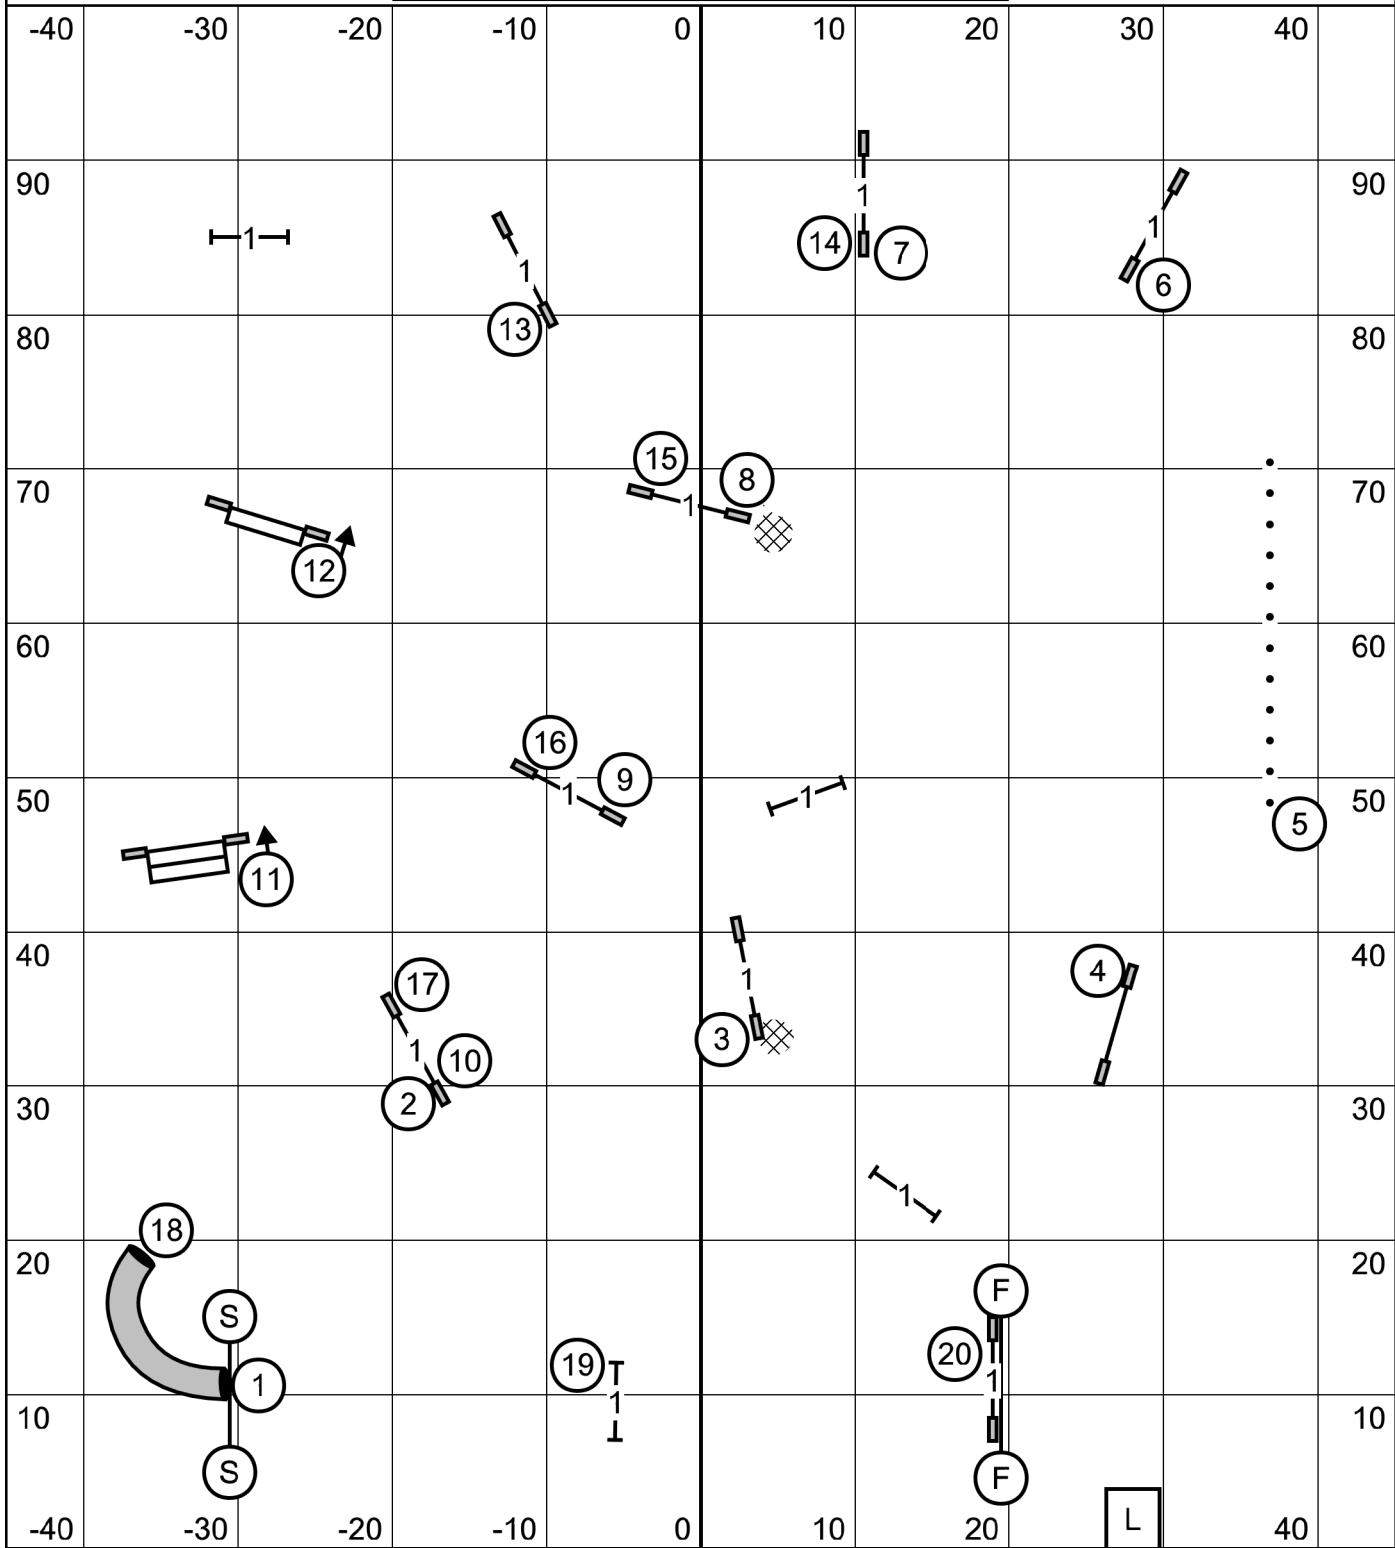

Start Gate

Timer Scribe

Finish Gate

EXCELLENT/MASTER JWW
 Greater St Louis Shetland Sheepdog Club
 Saturday May 28, 2022
 Judge: Susan Leitner

Start Gate

Timer Scribe

Finish Gate

EXCELLENT/MASTER STANDARD