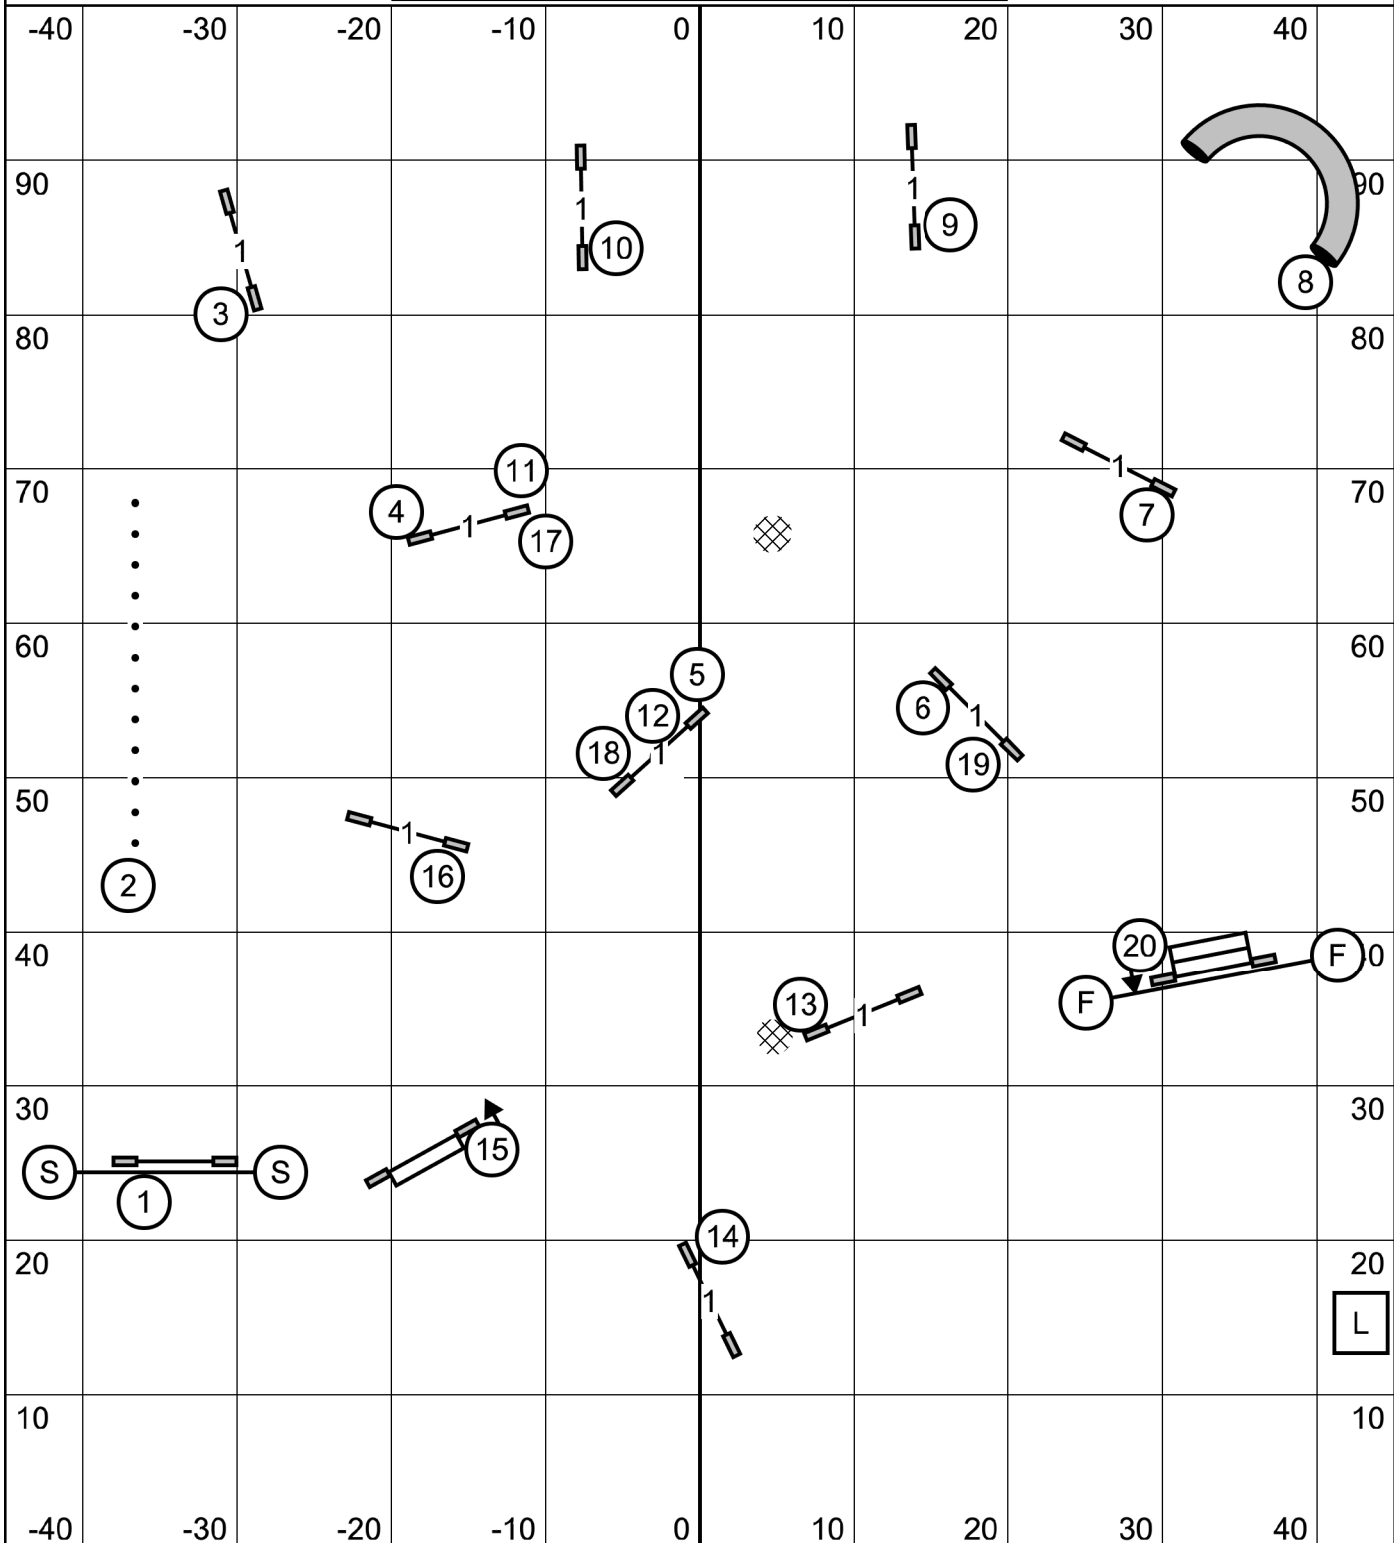

EXCELLENT/MASTER JWW
 Greater St Louis Shetland Sheepdog Club
 Friday May 27, 2022
 Judge: Susan Leitner

Start Gate Timer Scribe Finish Gate

EXCELLENT/MASTER STANDARD

Greater St Louis Shetland Sheepdog Club