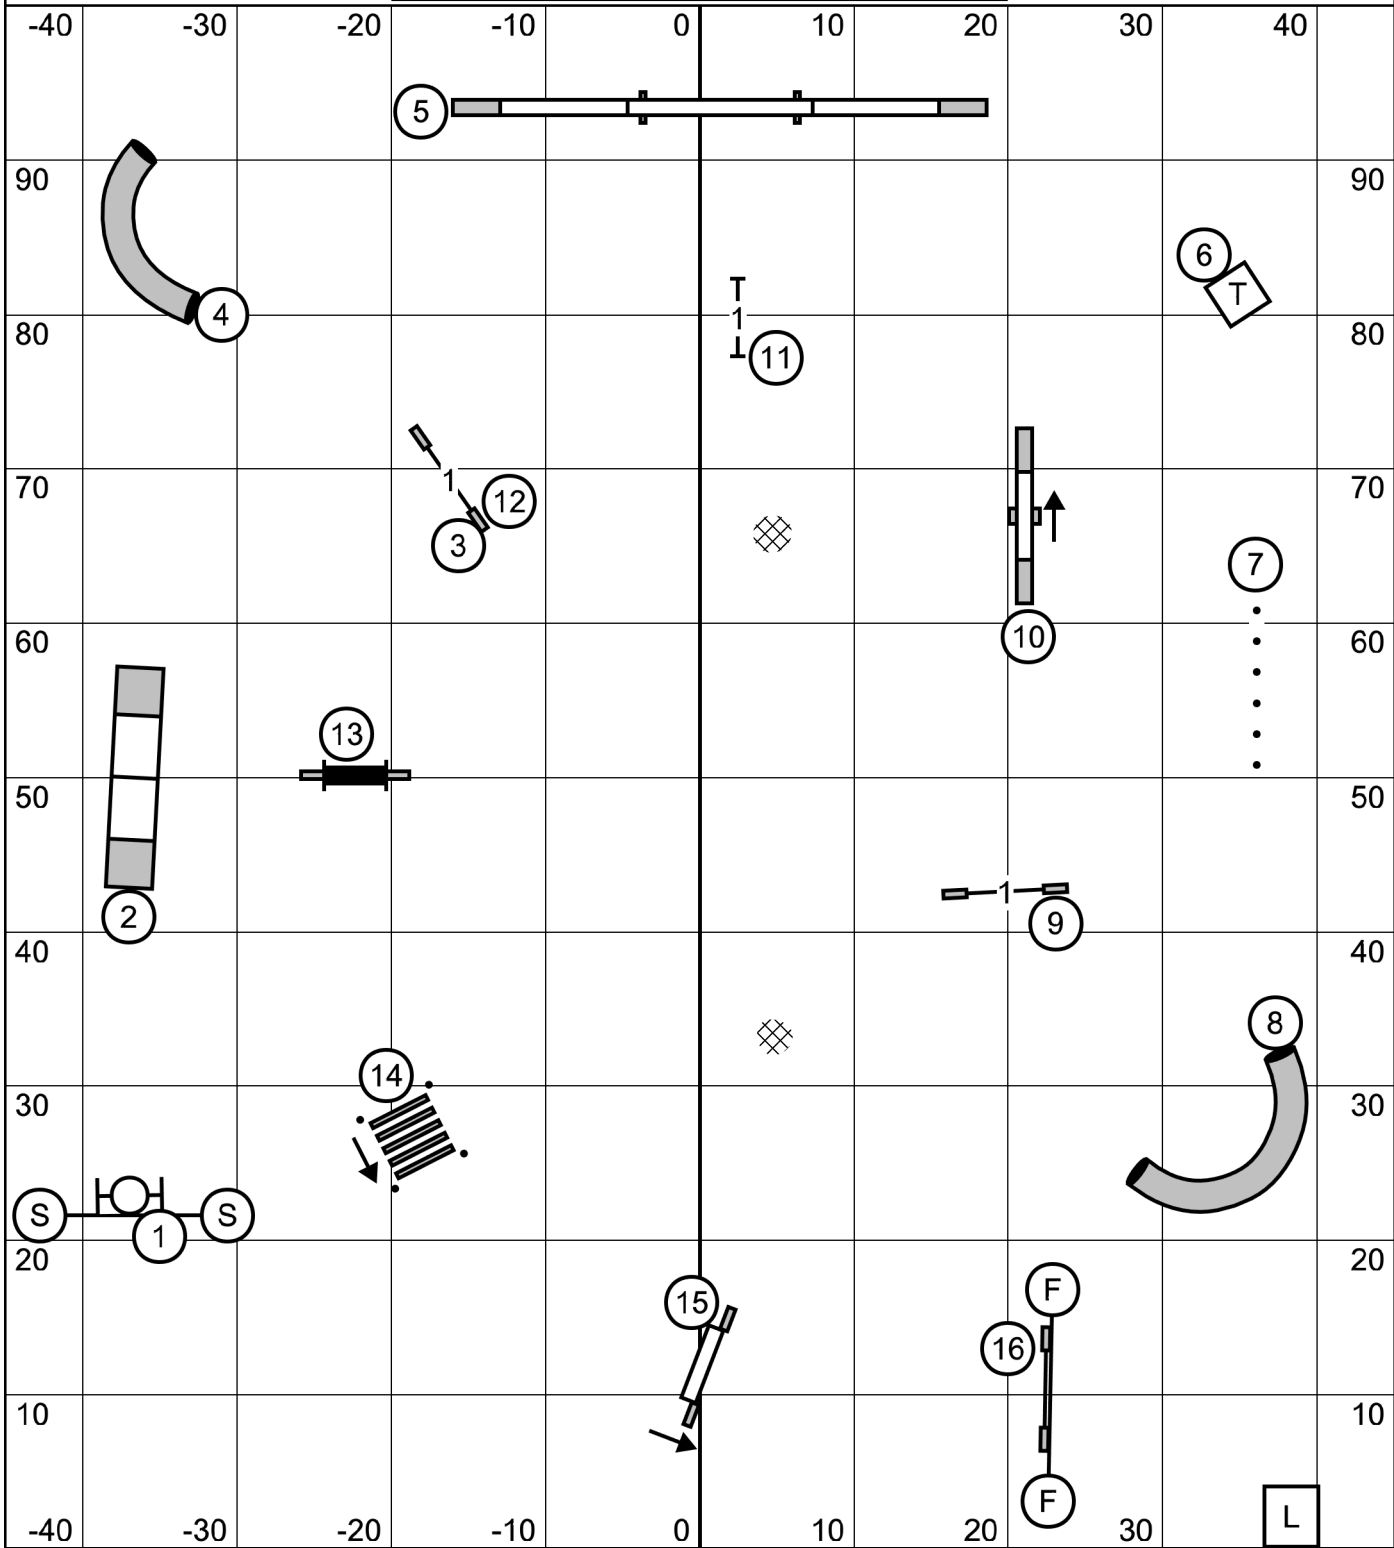

NOVICE STANDARD
Greater St Louis Shetland Sheepdog Club
Saturday May 28, 2022
Judge: Susan Leitner

Start Gate

Timer Scribe

Finish Gate