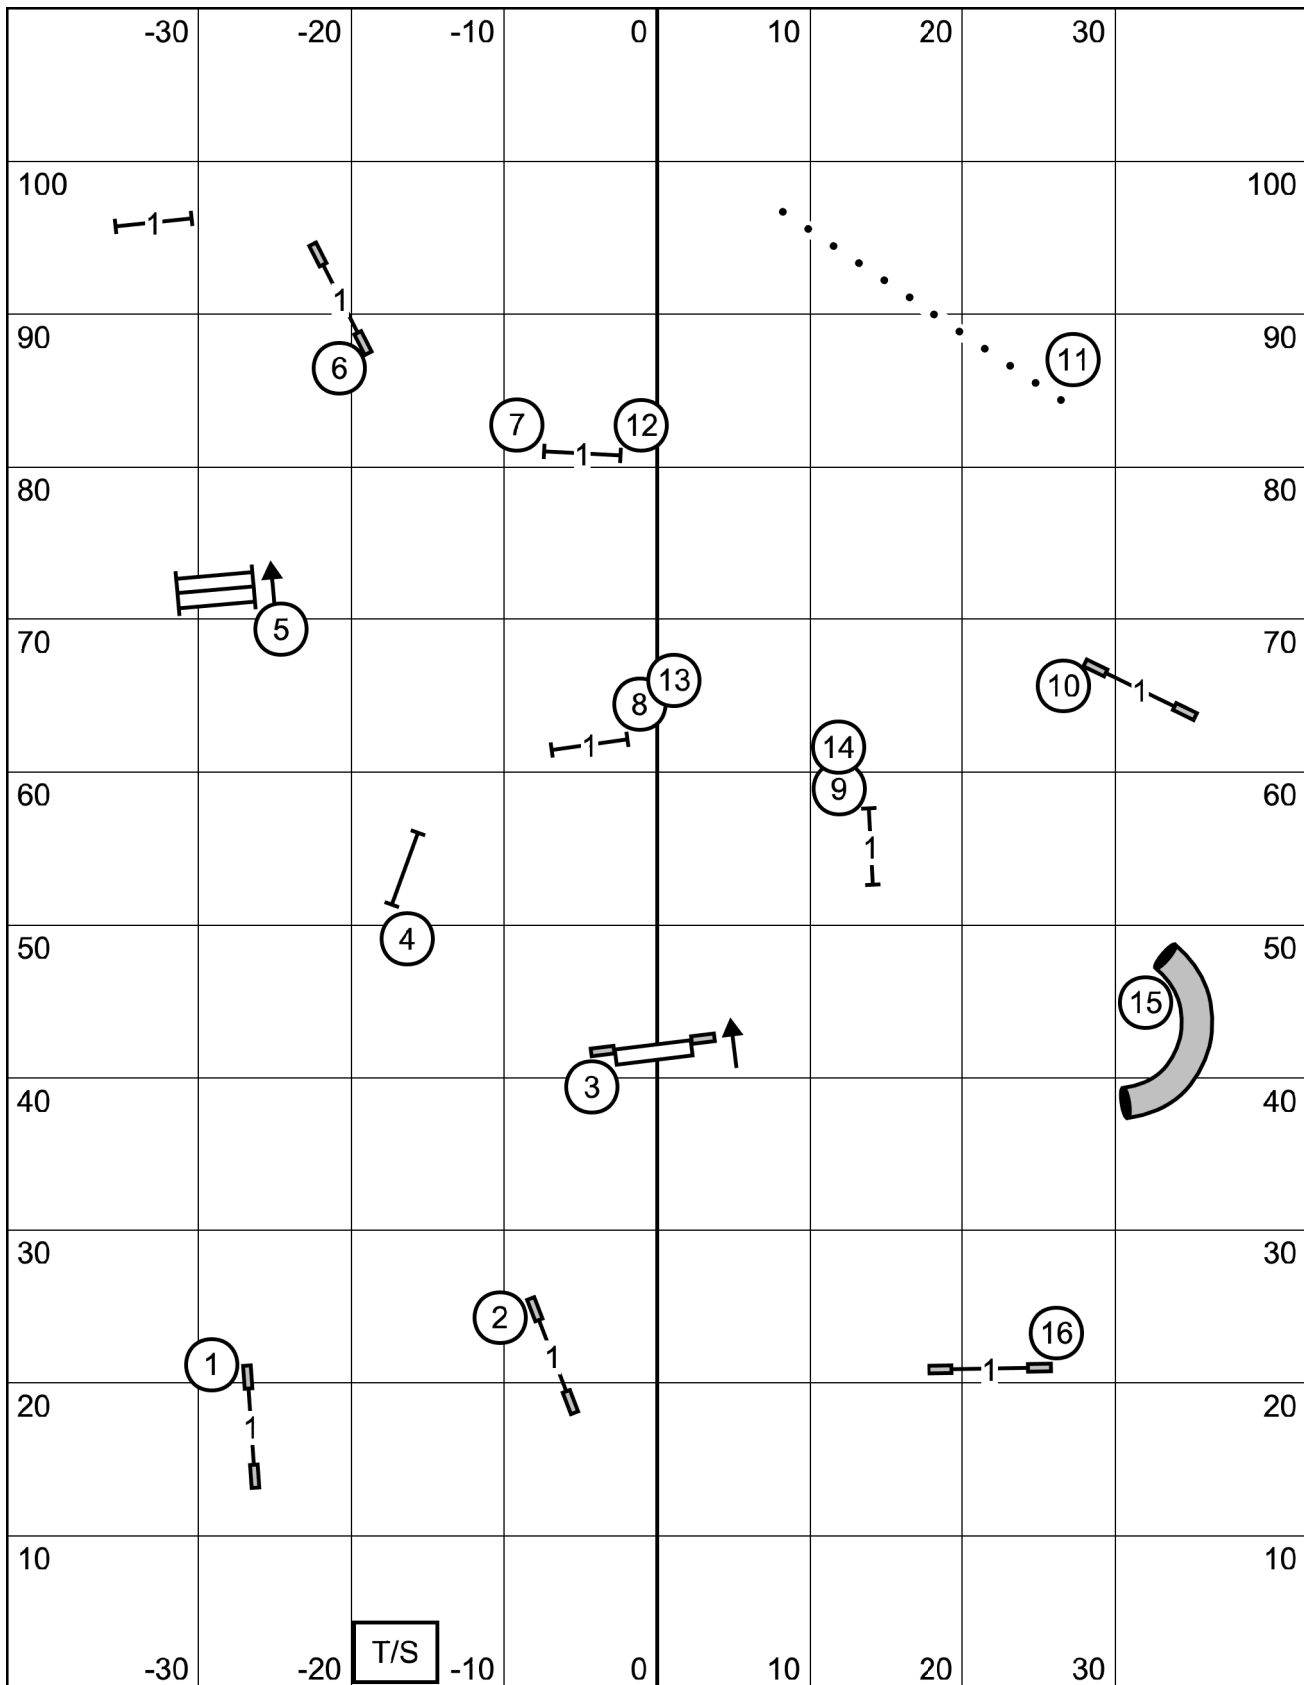

American Bouvier Des Flanders Club

Novice JWW

Monday, October 10, 2022

Michele Fletcher

American Bouvier Des Flanders Club

Novice Standard

Monday, October 10, 2022

Michele Fletcher