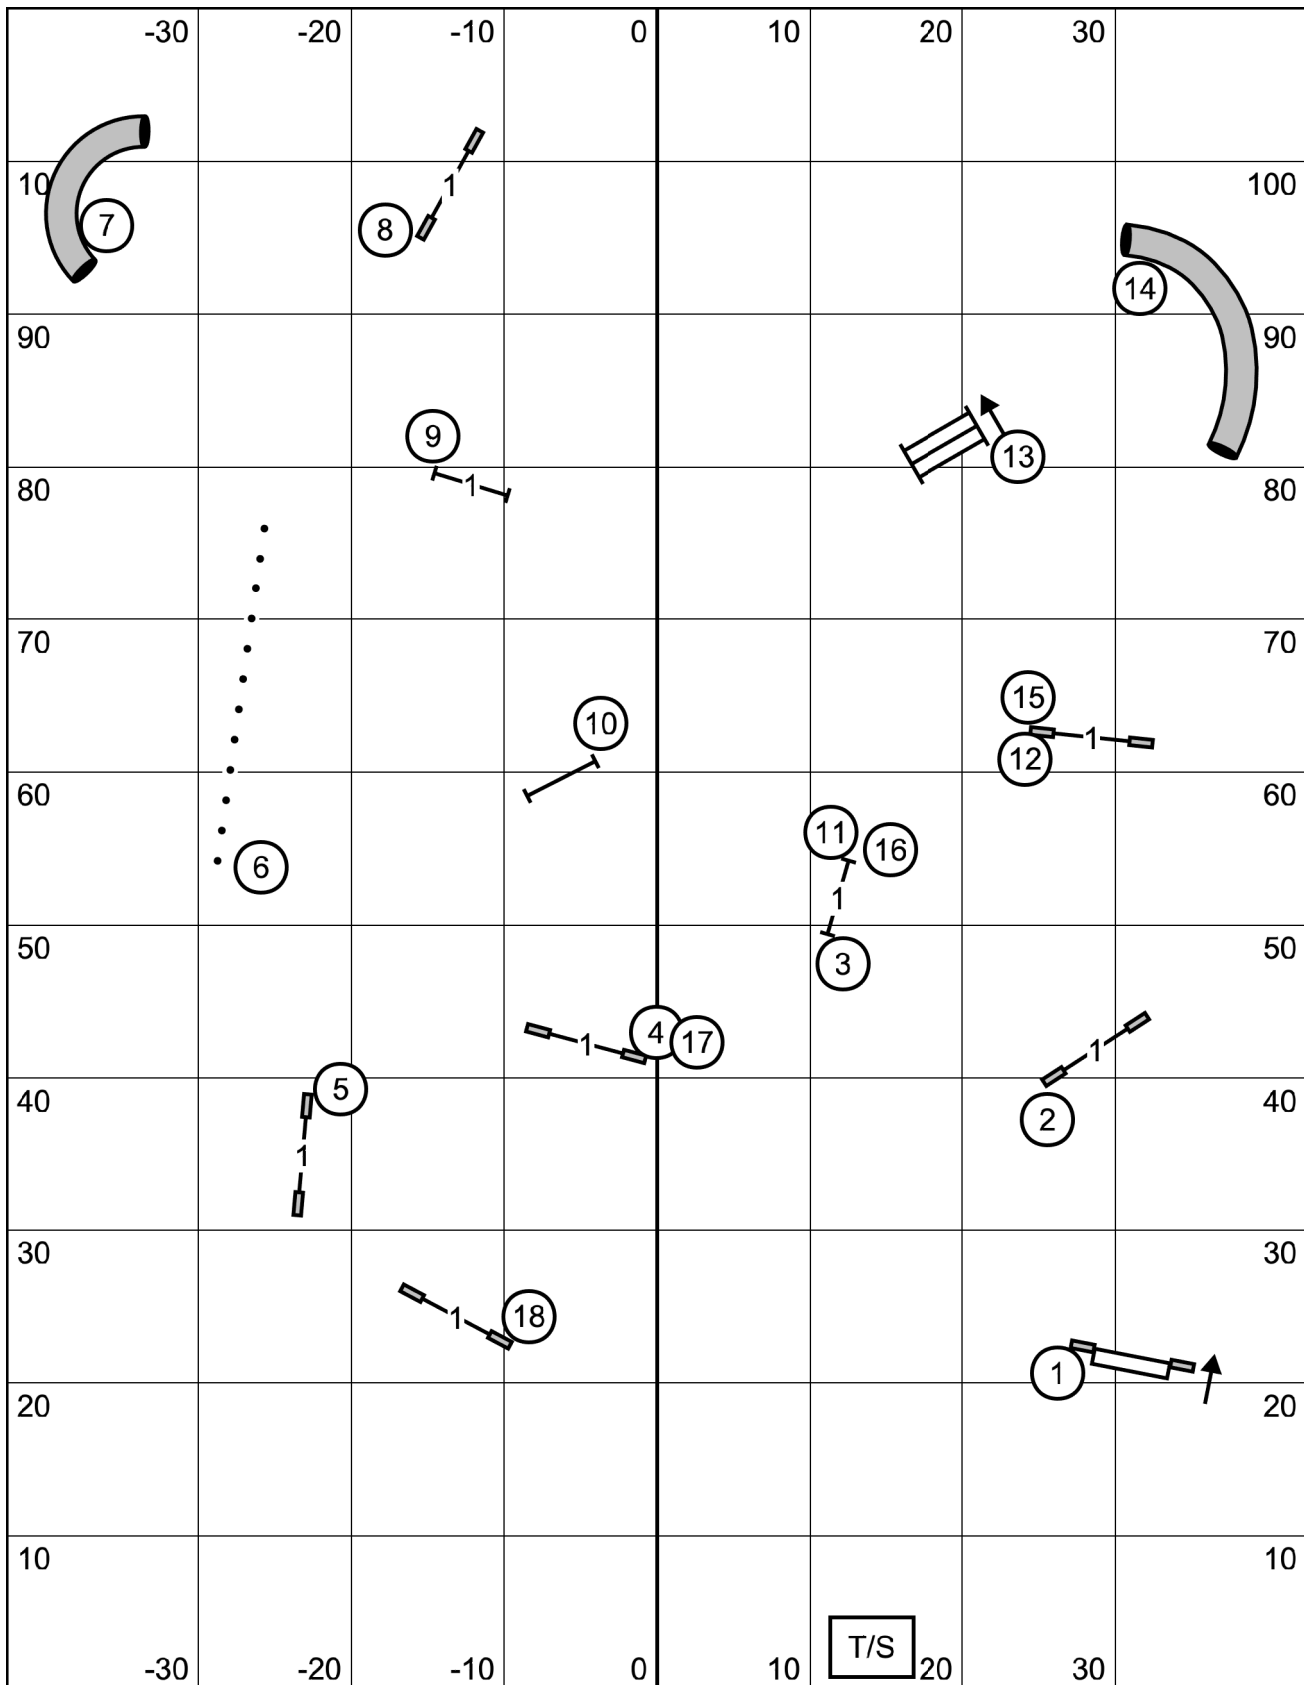

American Bouvier Des Flanders Club
Excellent/Master JWW
Tuesday, October 11, 2022
Michele Fletcher