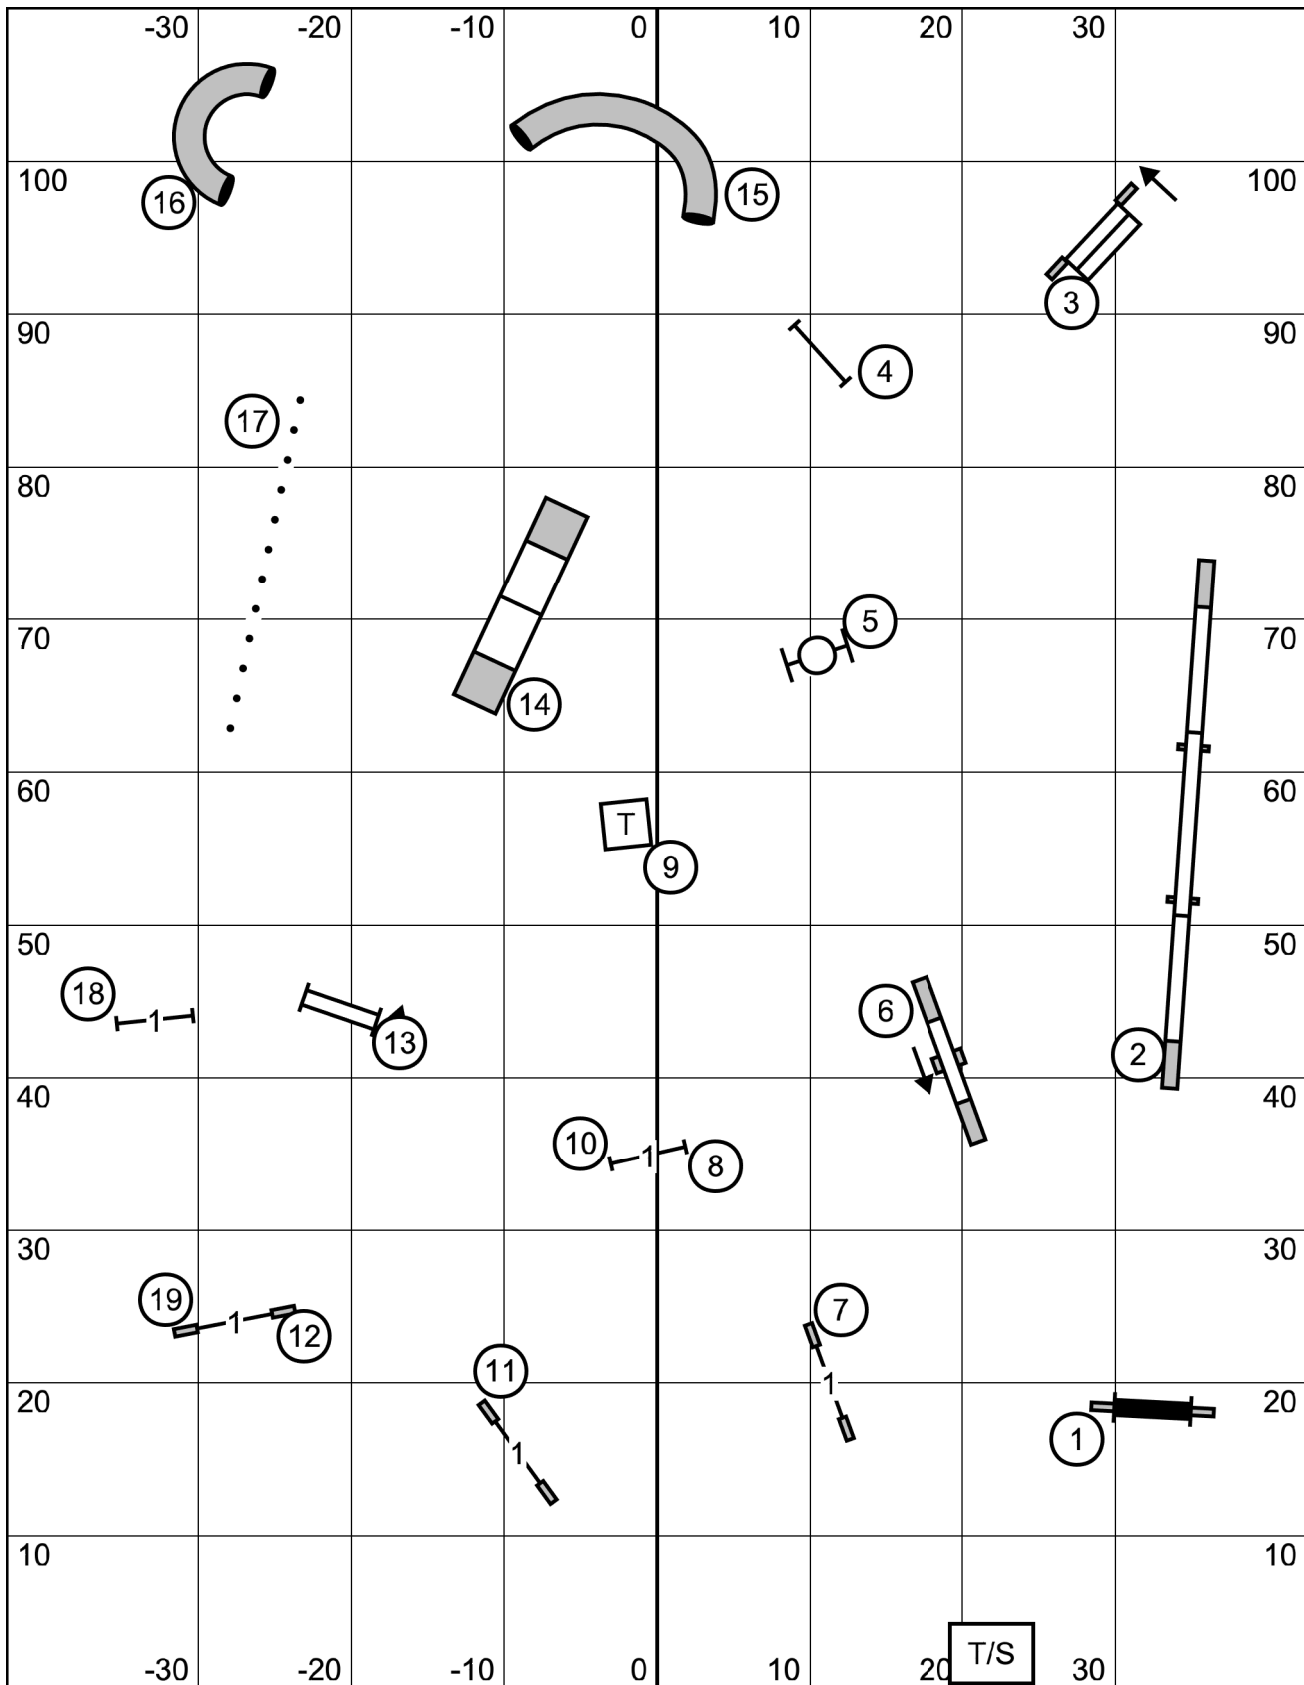

American Bouvier Des Flanders Club
Excellent/Master Standard
Monday, October 10, 2022
Michele Fletcher