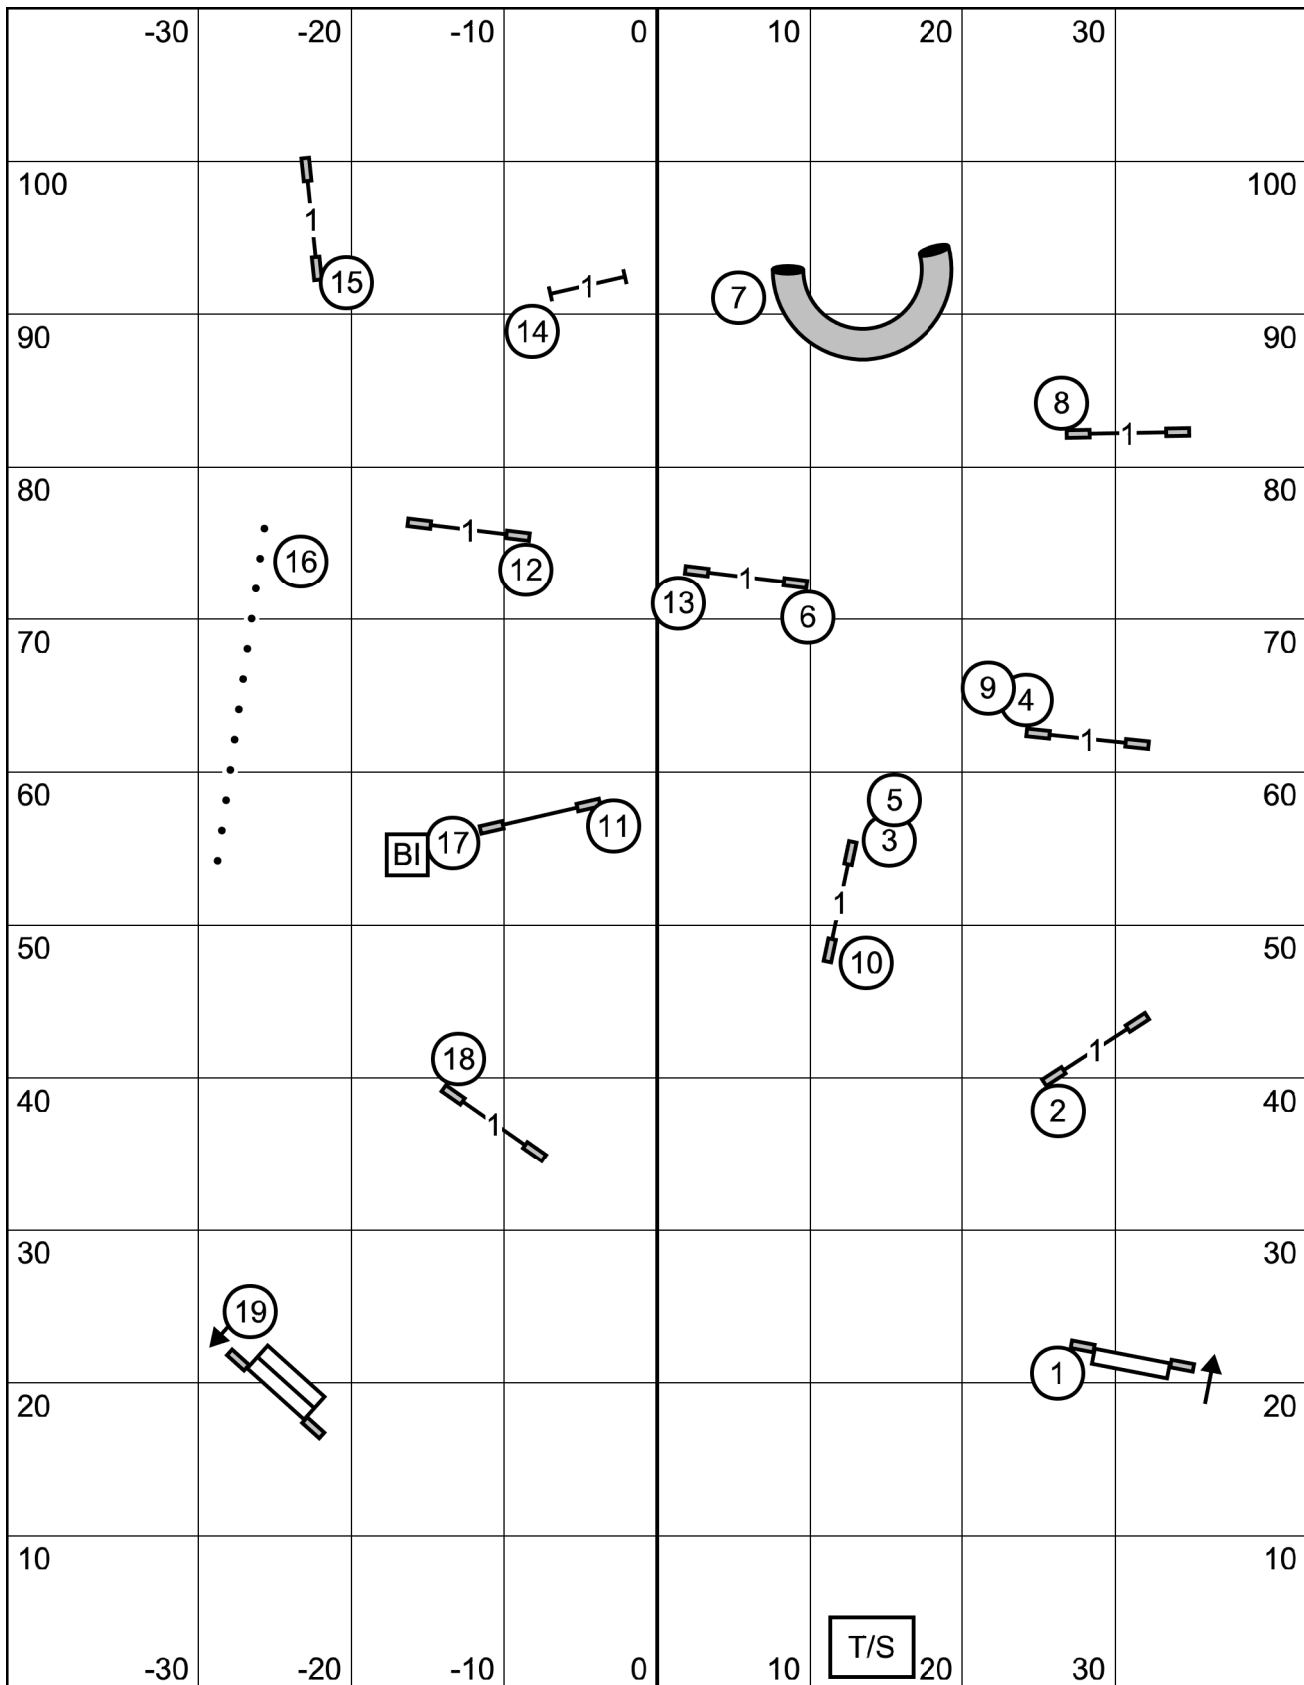

American Bouvier Des Flanders Club

Premier JWW

Tuesday, October 11, 2022

Michele Fletcher