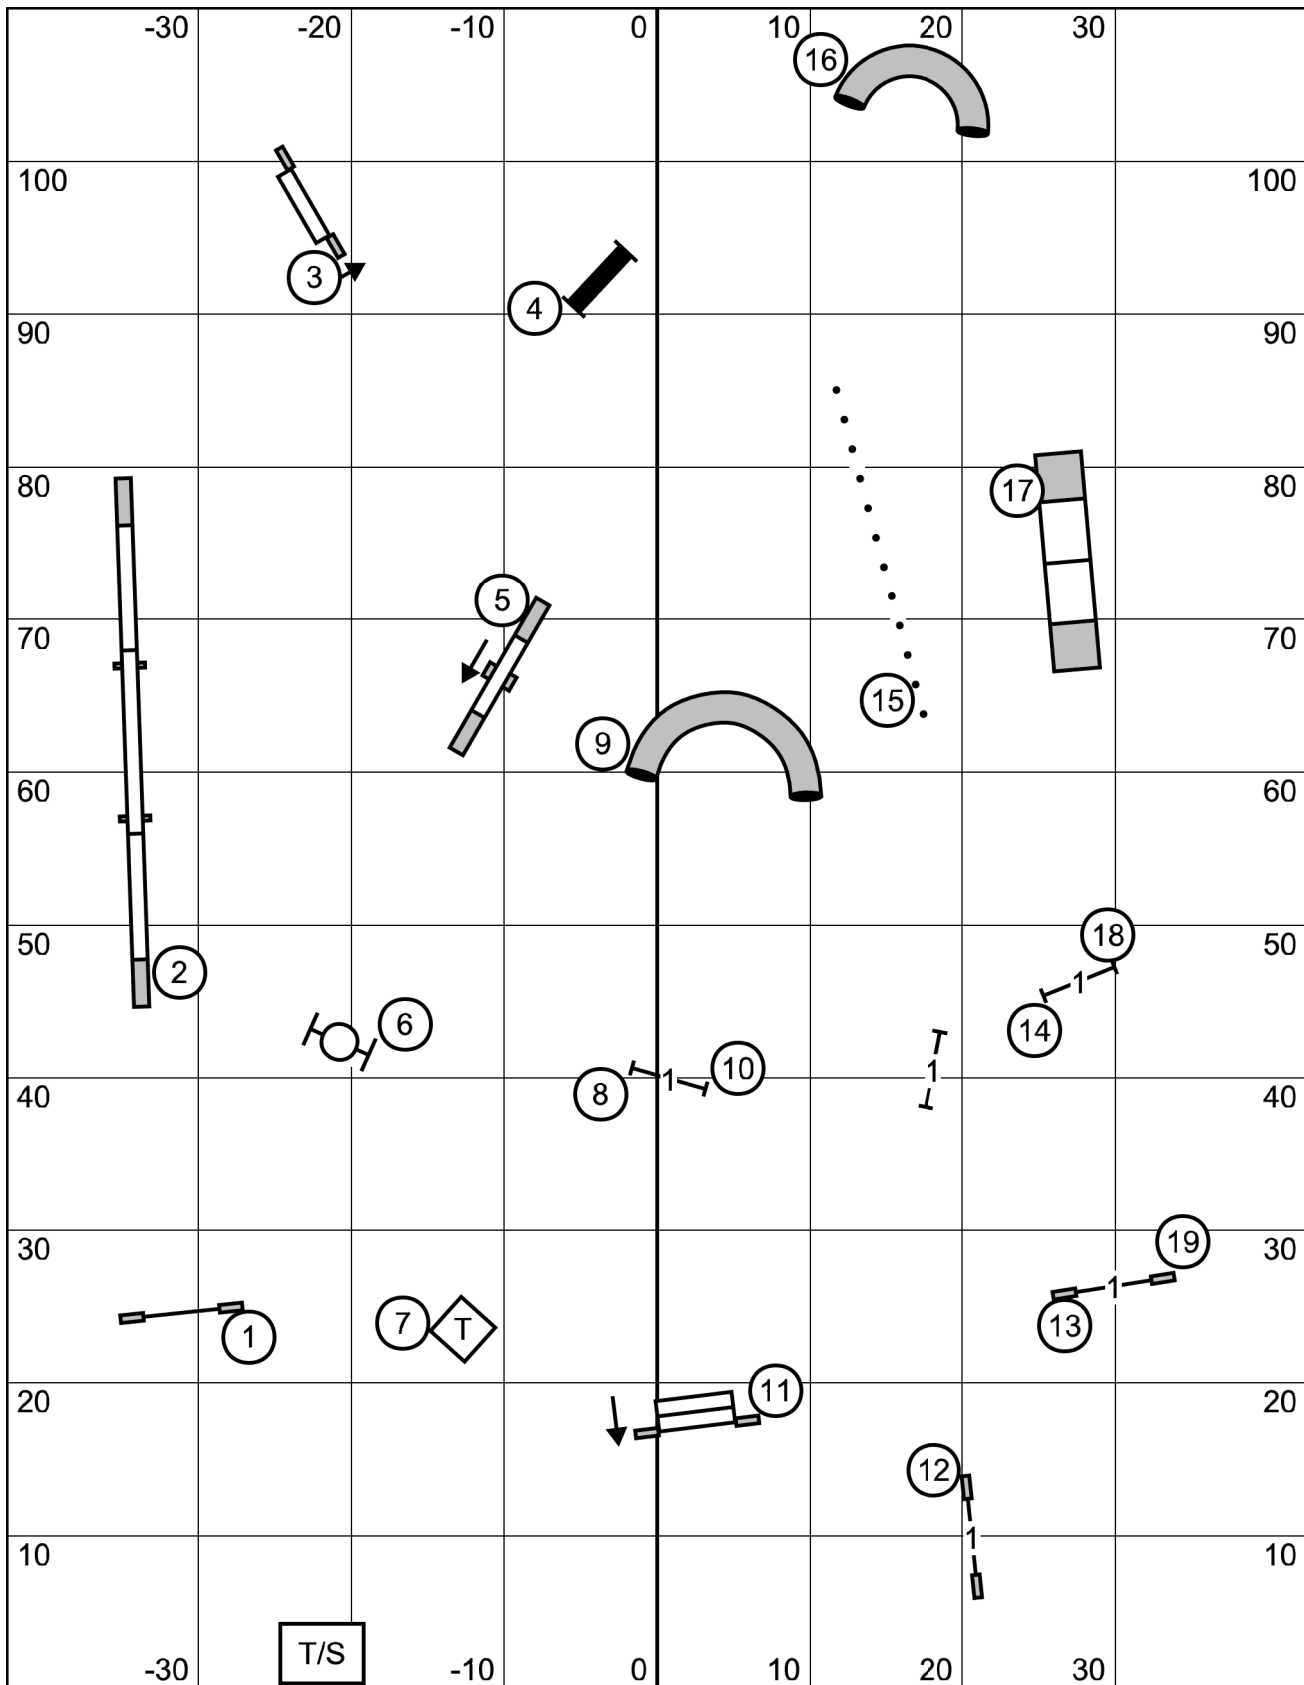

American Bouvier Des Flanders Club

Time 2 Beat

Tuesday, October 11, 2022

Michele Fletcher

American Bouvier Des Flanders Club
Excellent/Master JWW
 Tuesday, October 11, 2022
 Michele Fletcher

American Bouvier Des Flanders Club
Excellent/Master Standard
 Tuesday, October 11, 2022
 Michele Fletcher