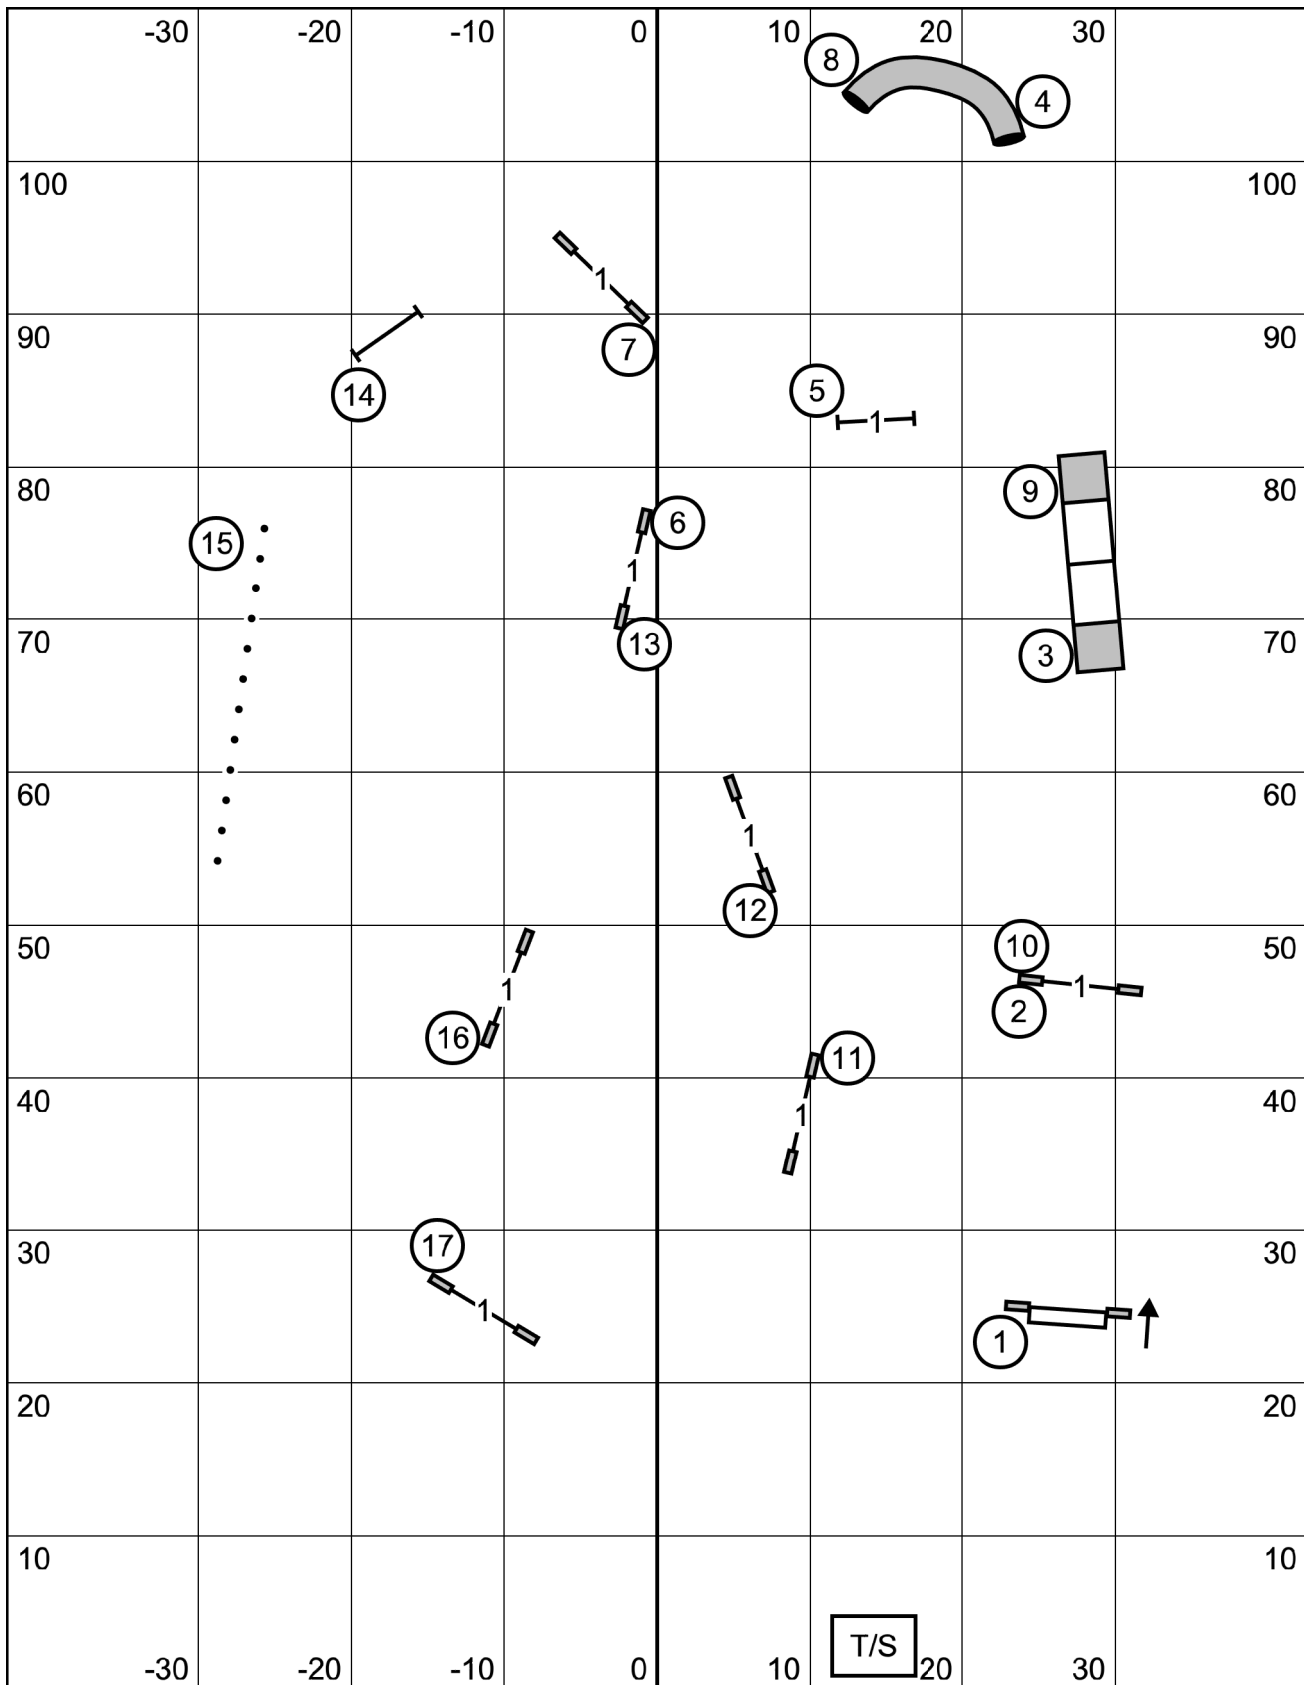

American Bouvier Des Flanders Club

Open Standard

Tuesday, October 11, 2022

Michele Fletcher

American Bouvier Des Flanders Club

Premier JWW

Tuesday, October 11, 2022

Michele Fletcher