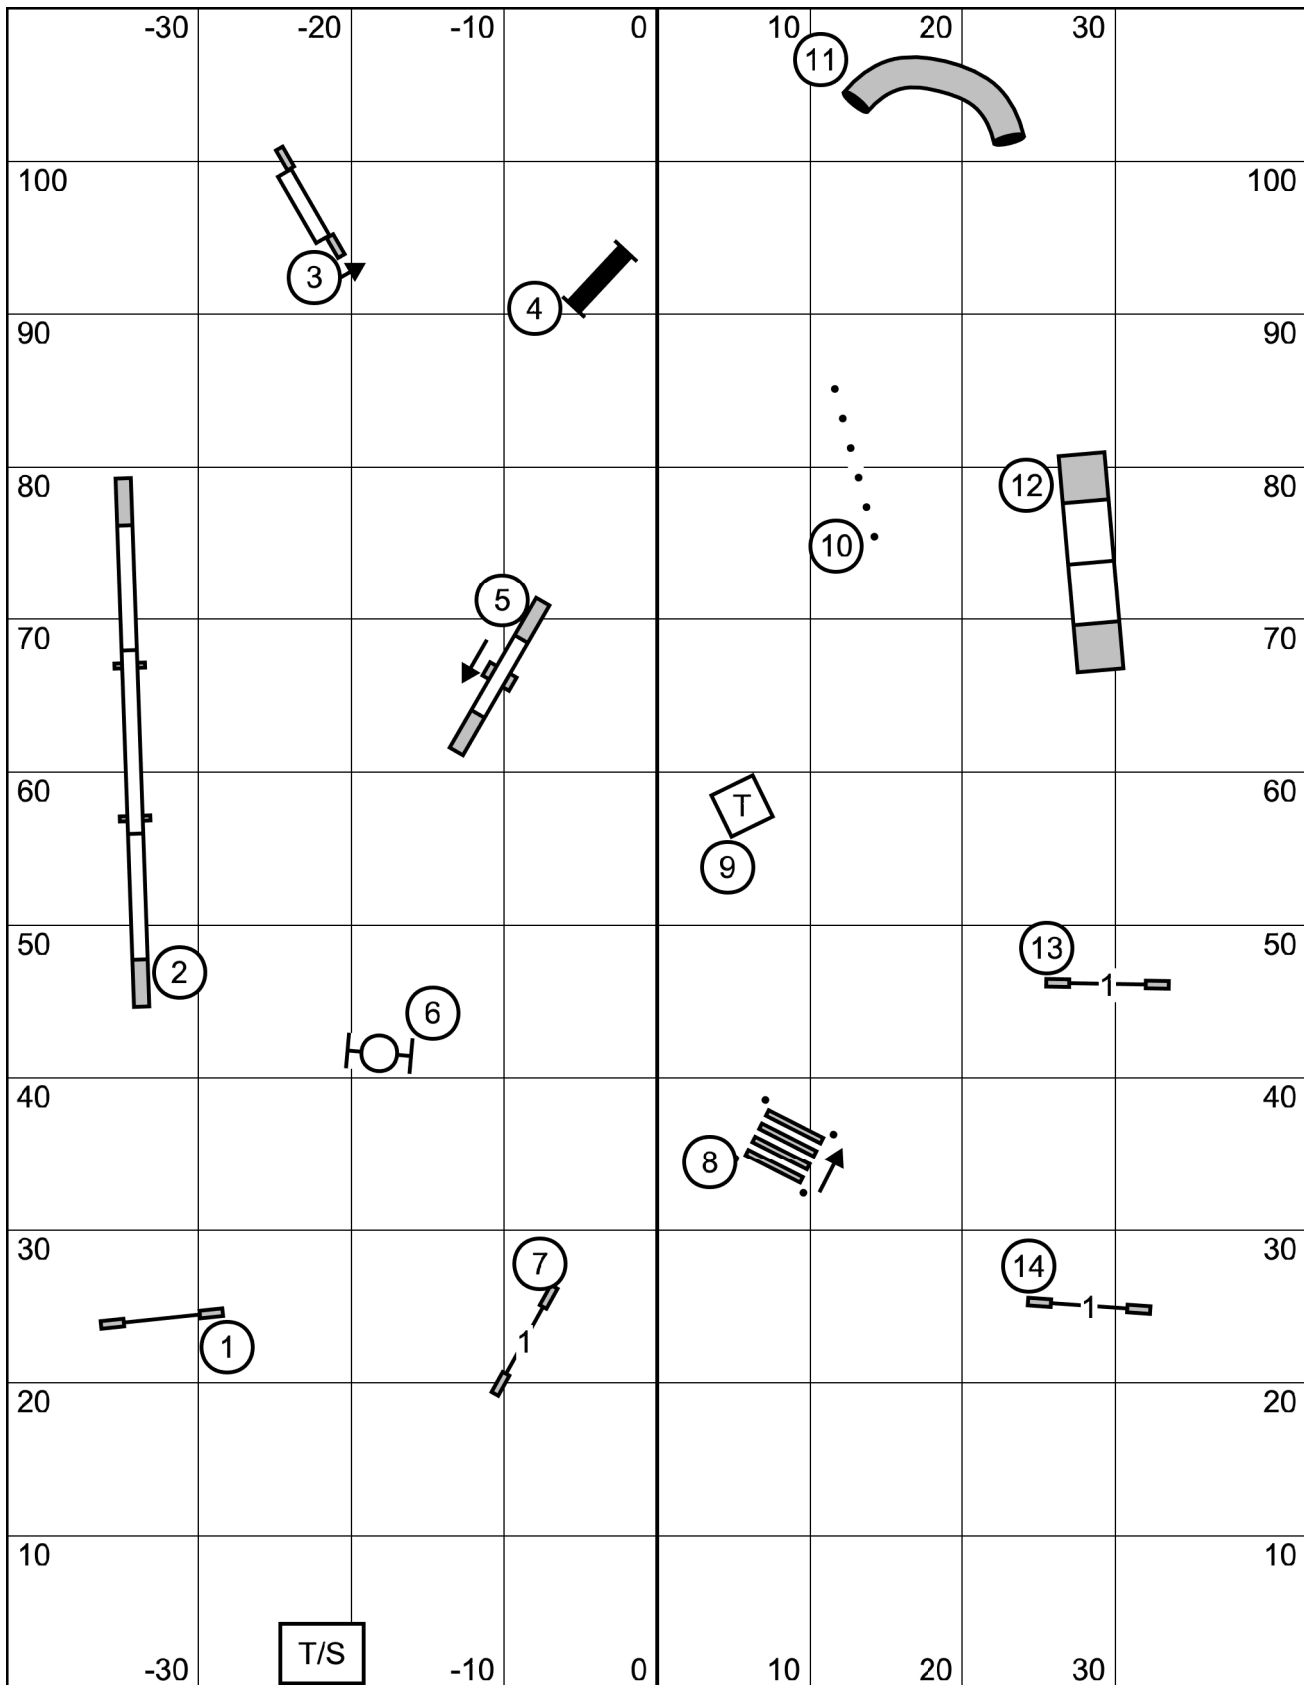

American Bouvier Des Flanders Club

Novice JWW

Tuesday, October 11, 2022

Michele Fletcher

American Bouvier Des Flanders Club

Novice Standard

Tuesday, October 11, 2022

Michele Fletcher