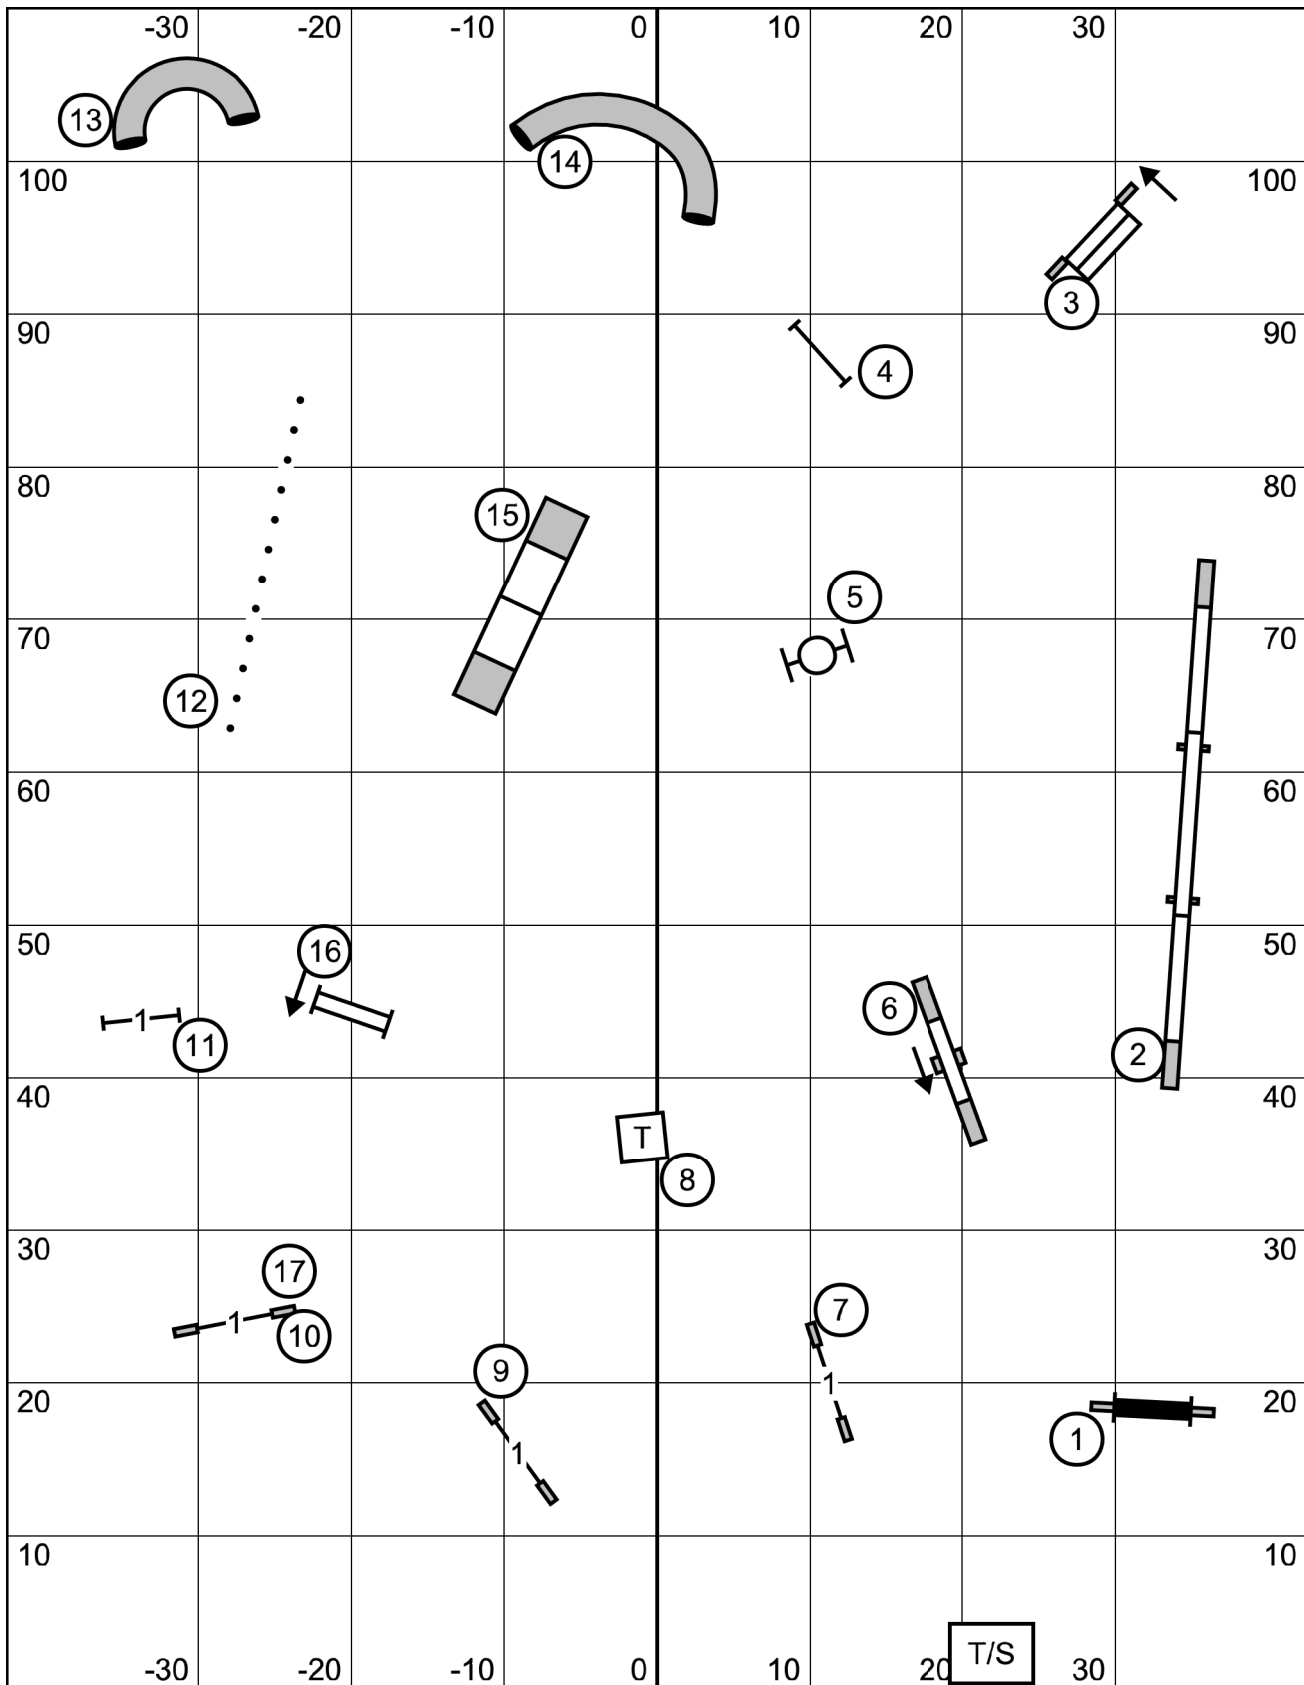

American Bouvier Des Flanders Club

Open Standard

Monday, October 10, 2022

Michele Fletcher