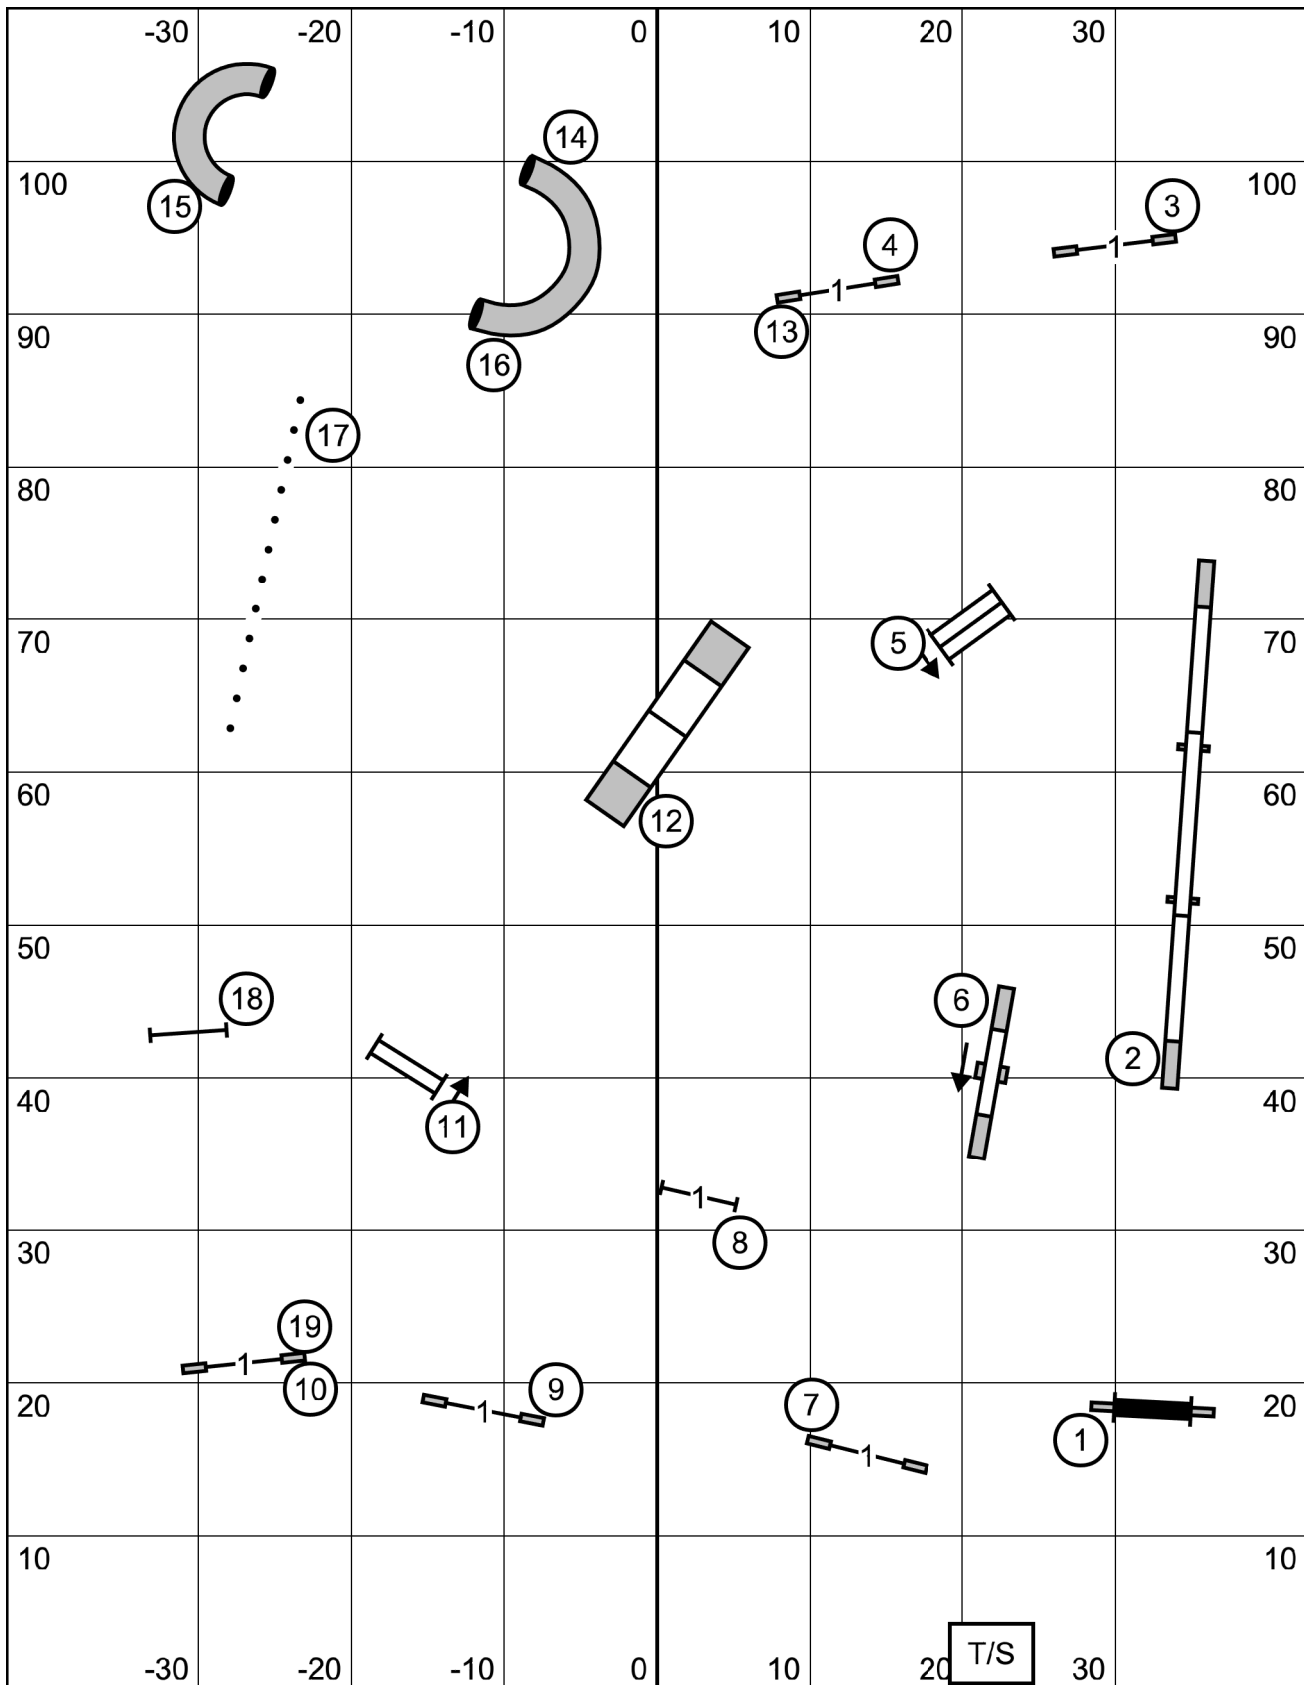

American Bouvier Des Flanders Club

Open JWW

Monday, October 10, 2022

Michele Fletcher

American Bouvier Des Flanders Club

Open Standard

Monday, October 10, 2022

Michele Fletcher