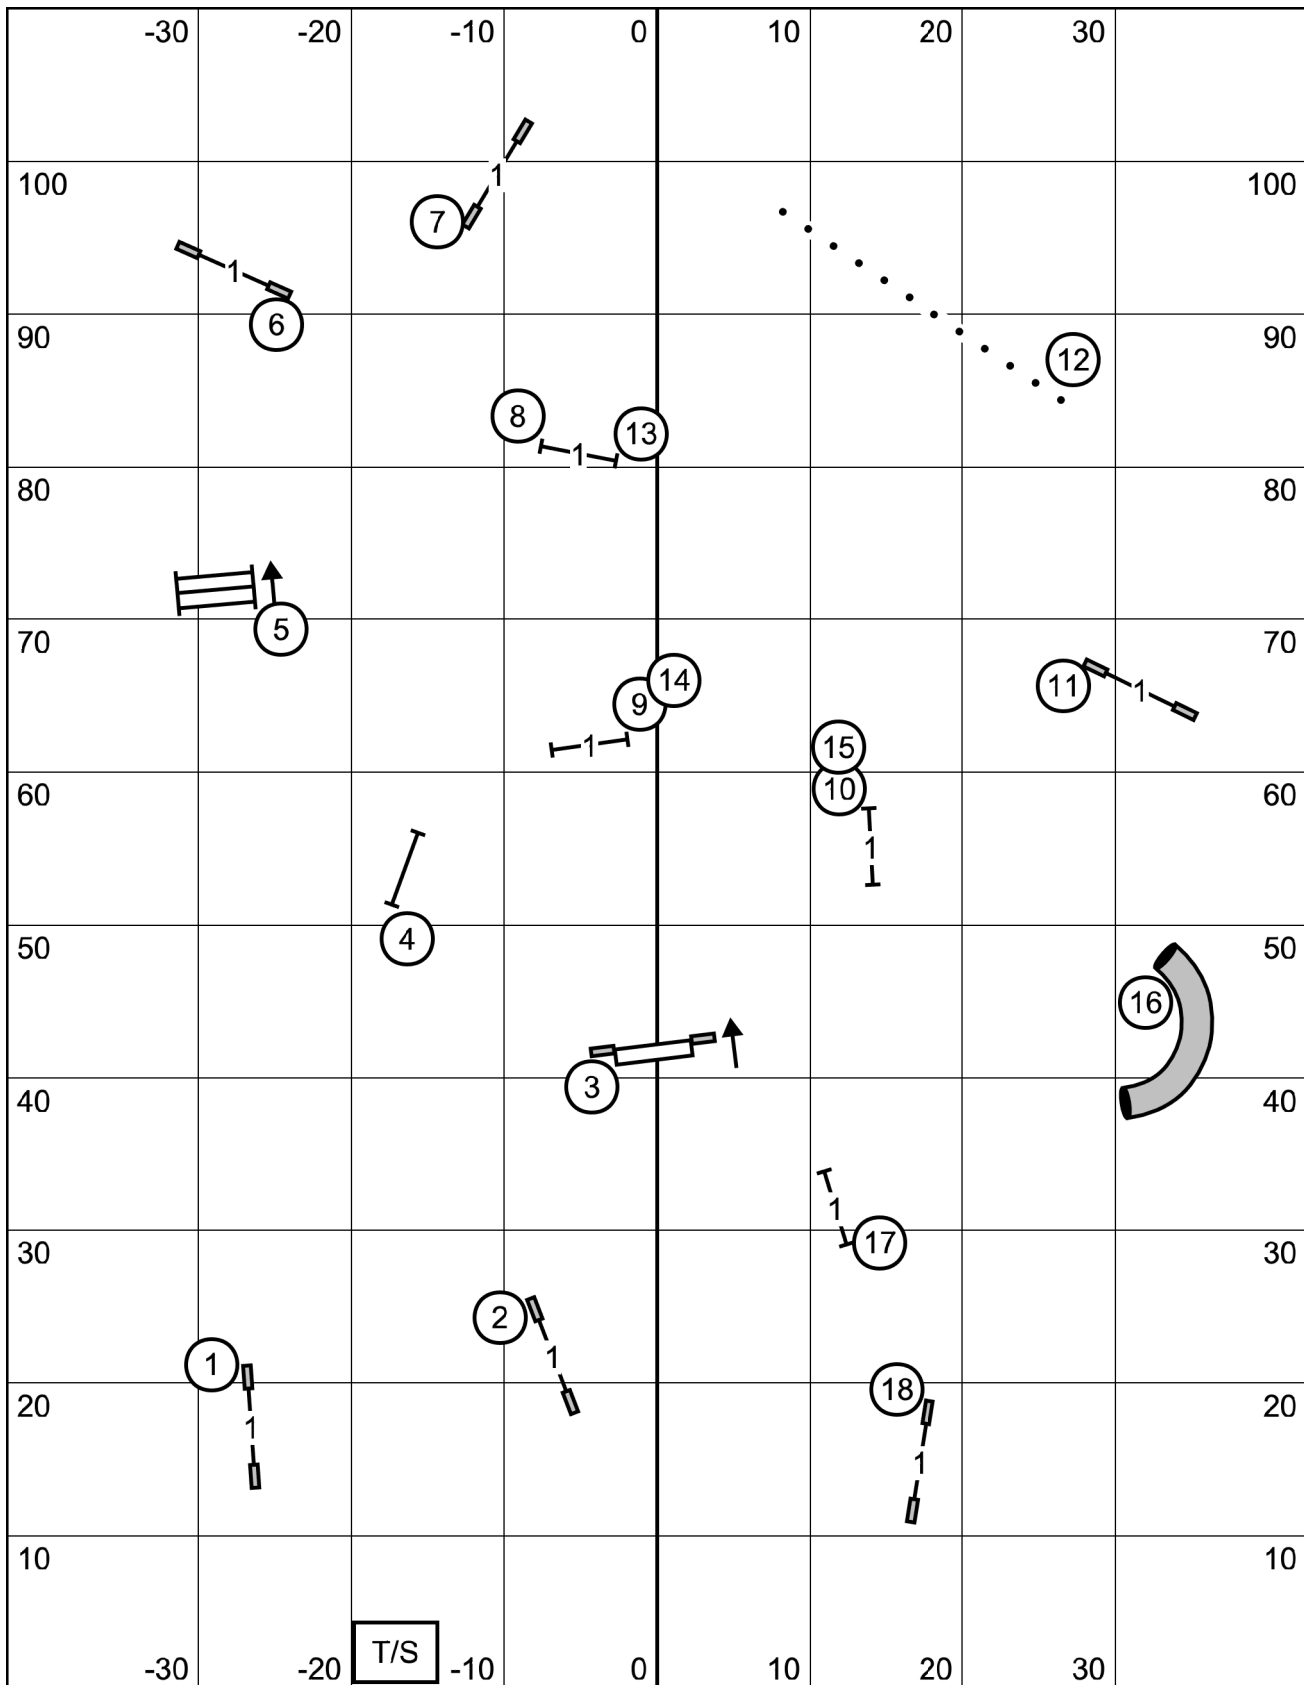

American Bouvier Des Flanders Club

Excellent/Master JWW

Monday, October 10, 2022

Michele Fletcher