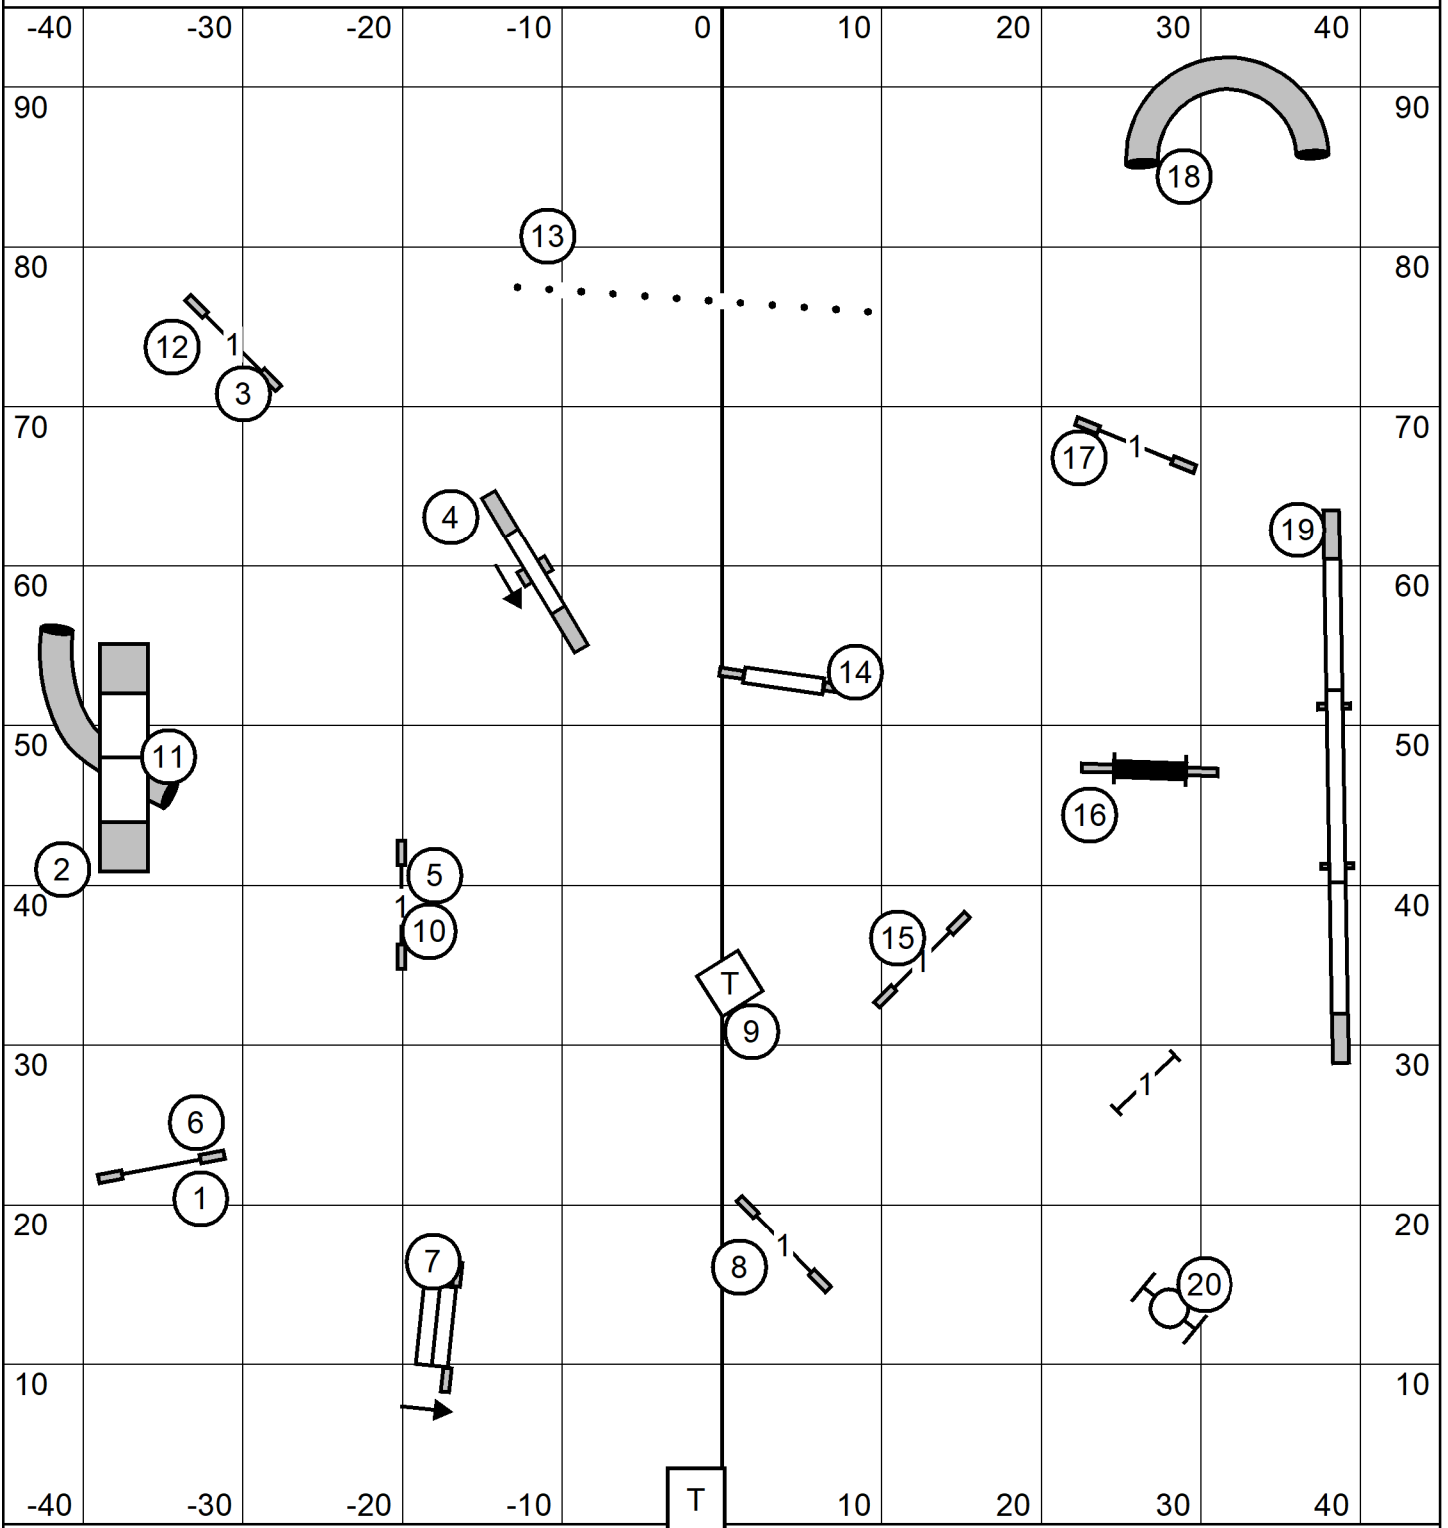

Novice JWW

Tri County Agility Club
 Saturday October 29 2022
 Novice JWW
 Judge: Cindy Blanton

T2B

Tri County Agility Club
 Sunday October 30, 2022
 T2B
 Judge: Cindy Blanton

Excellent/Master Standard

entry/exit