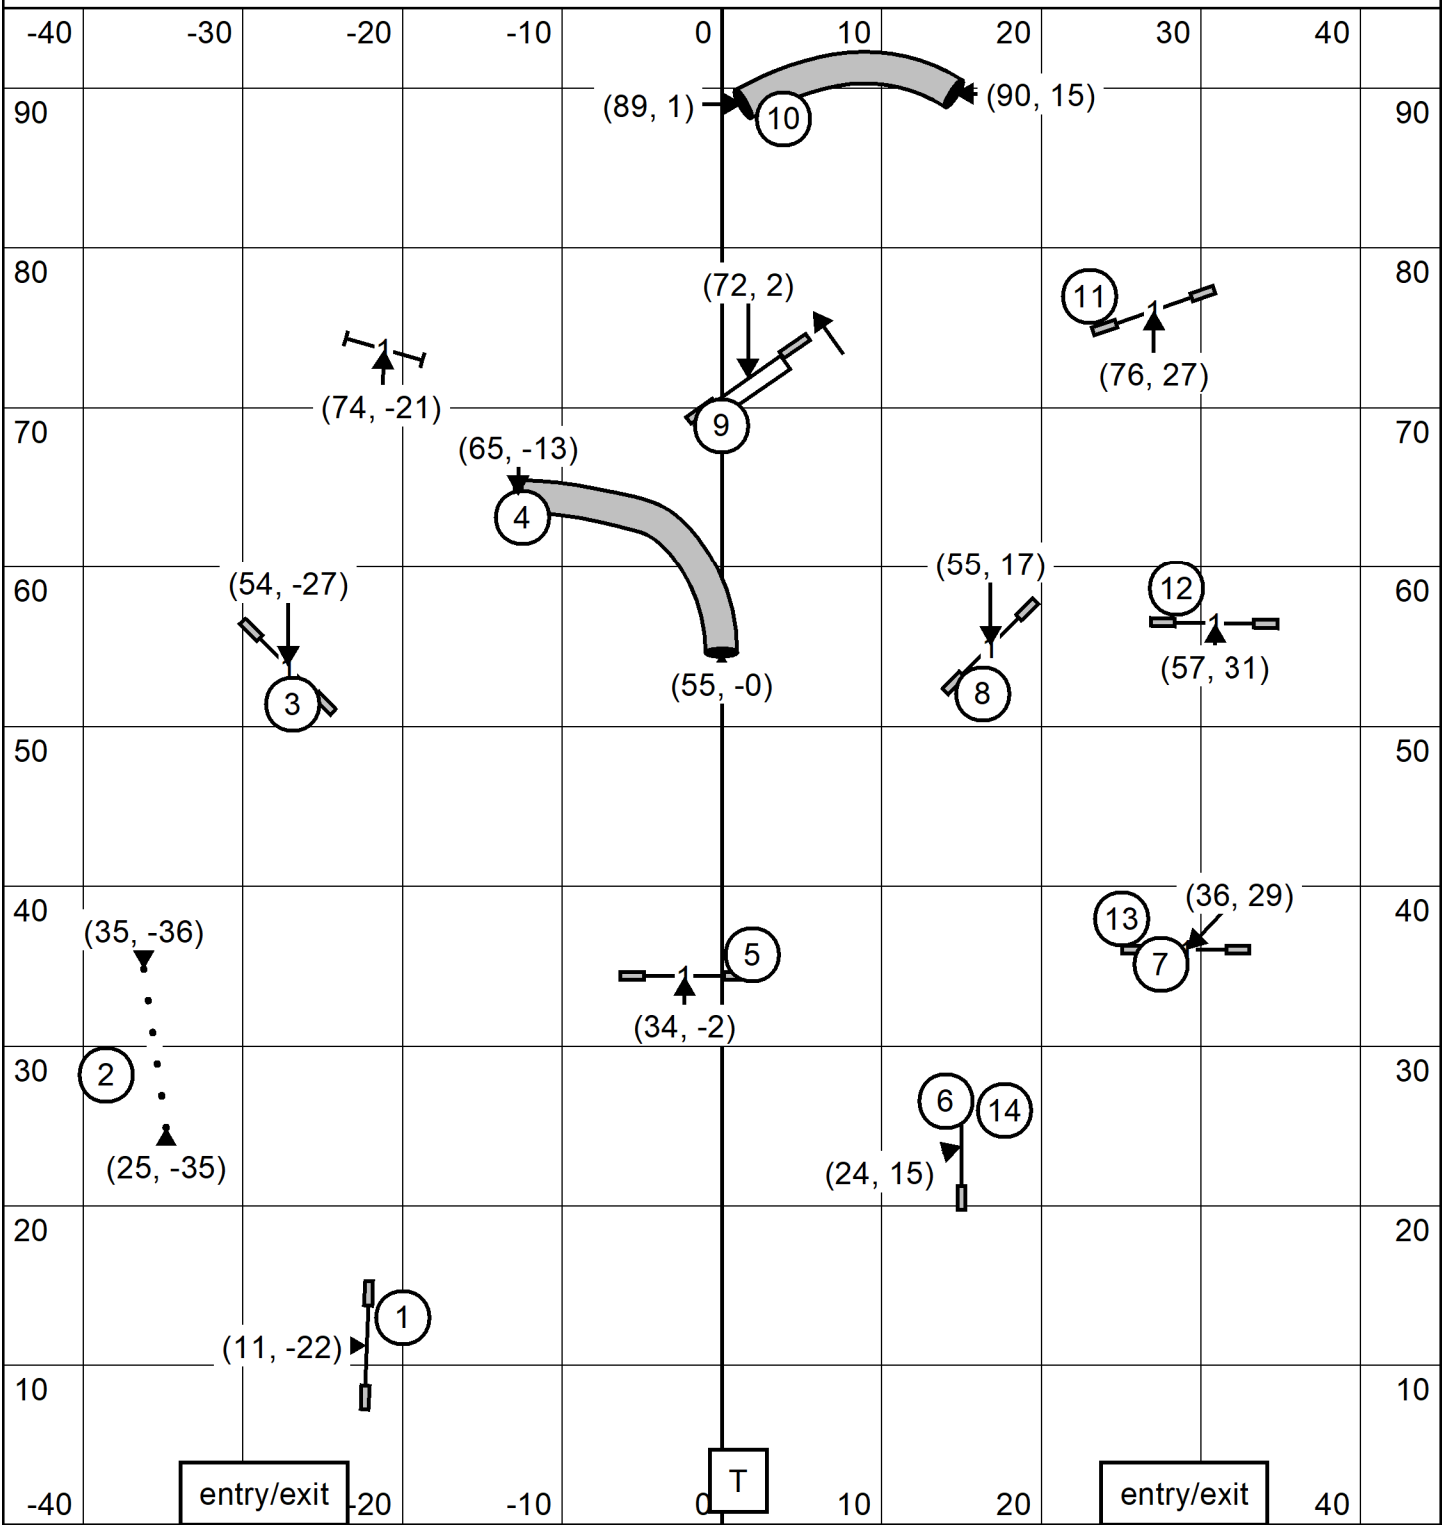

Novice JWW

entry/exit

T

entry/exit

Tri County Agility Club
Friday October 28, 2022
Novice JWW
Judge: Cindy Blanton