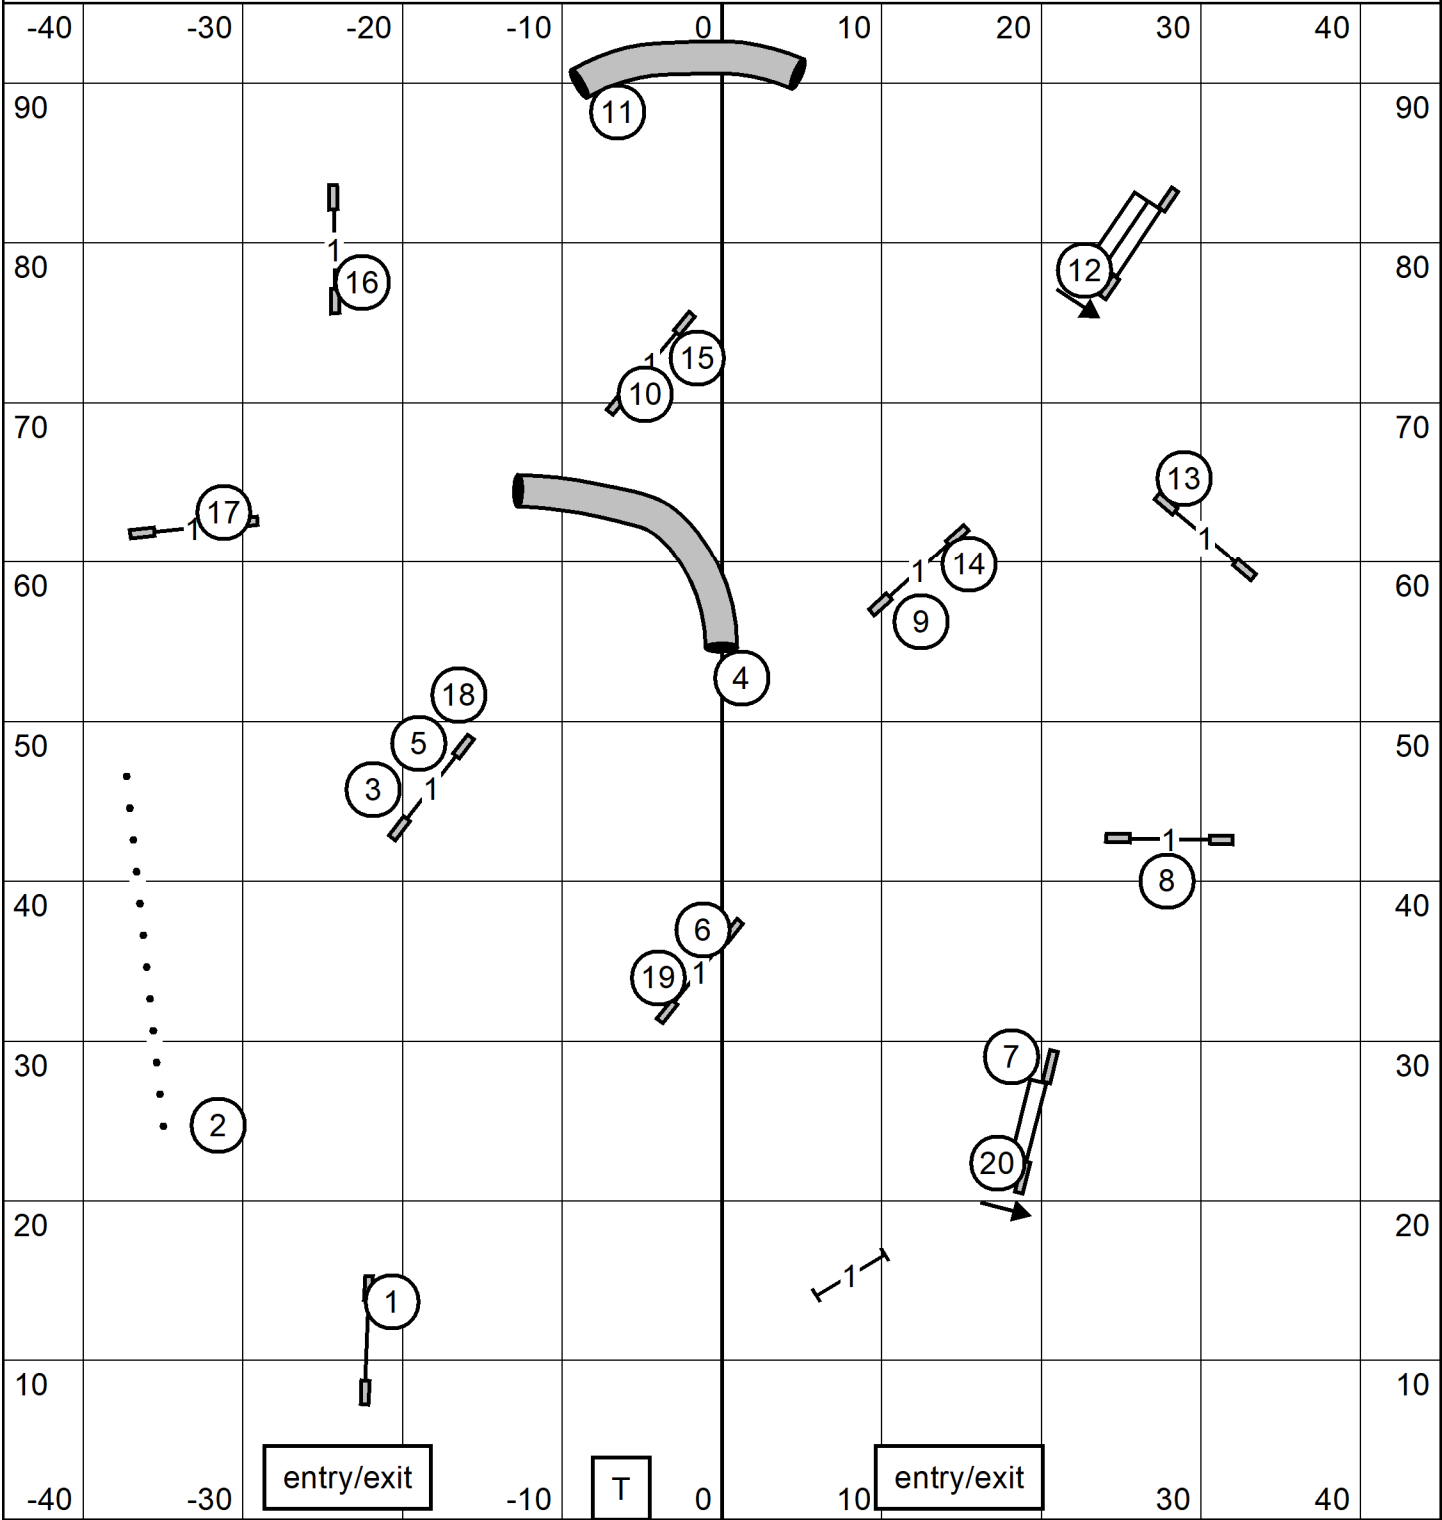

Excellent/Master JWW

entry/exit

T

entry/exit

Tri County Agility Club
Friday October 28, 2022
Excellent/Master JWW
Judge: Cindy Blanton