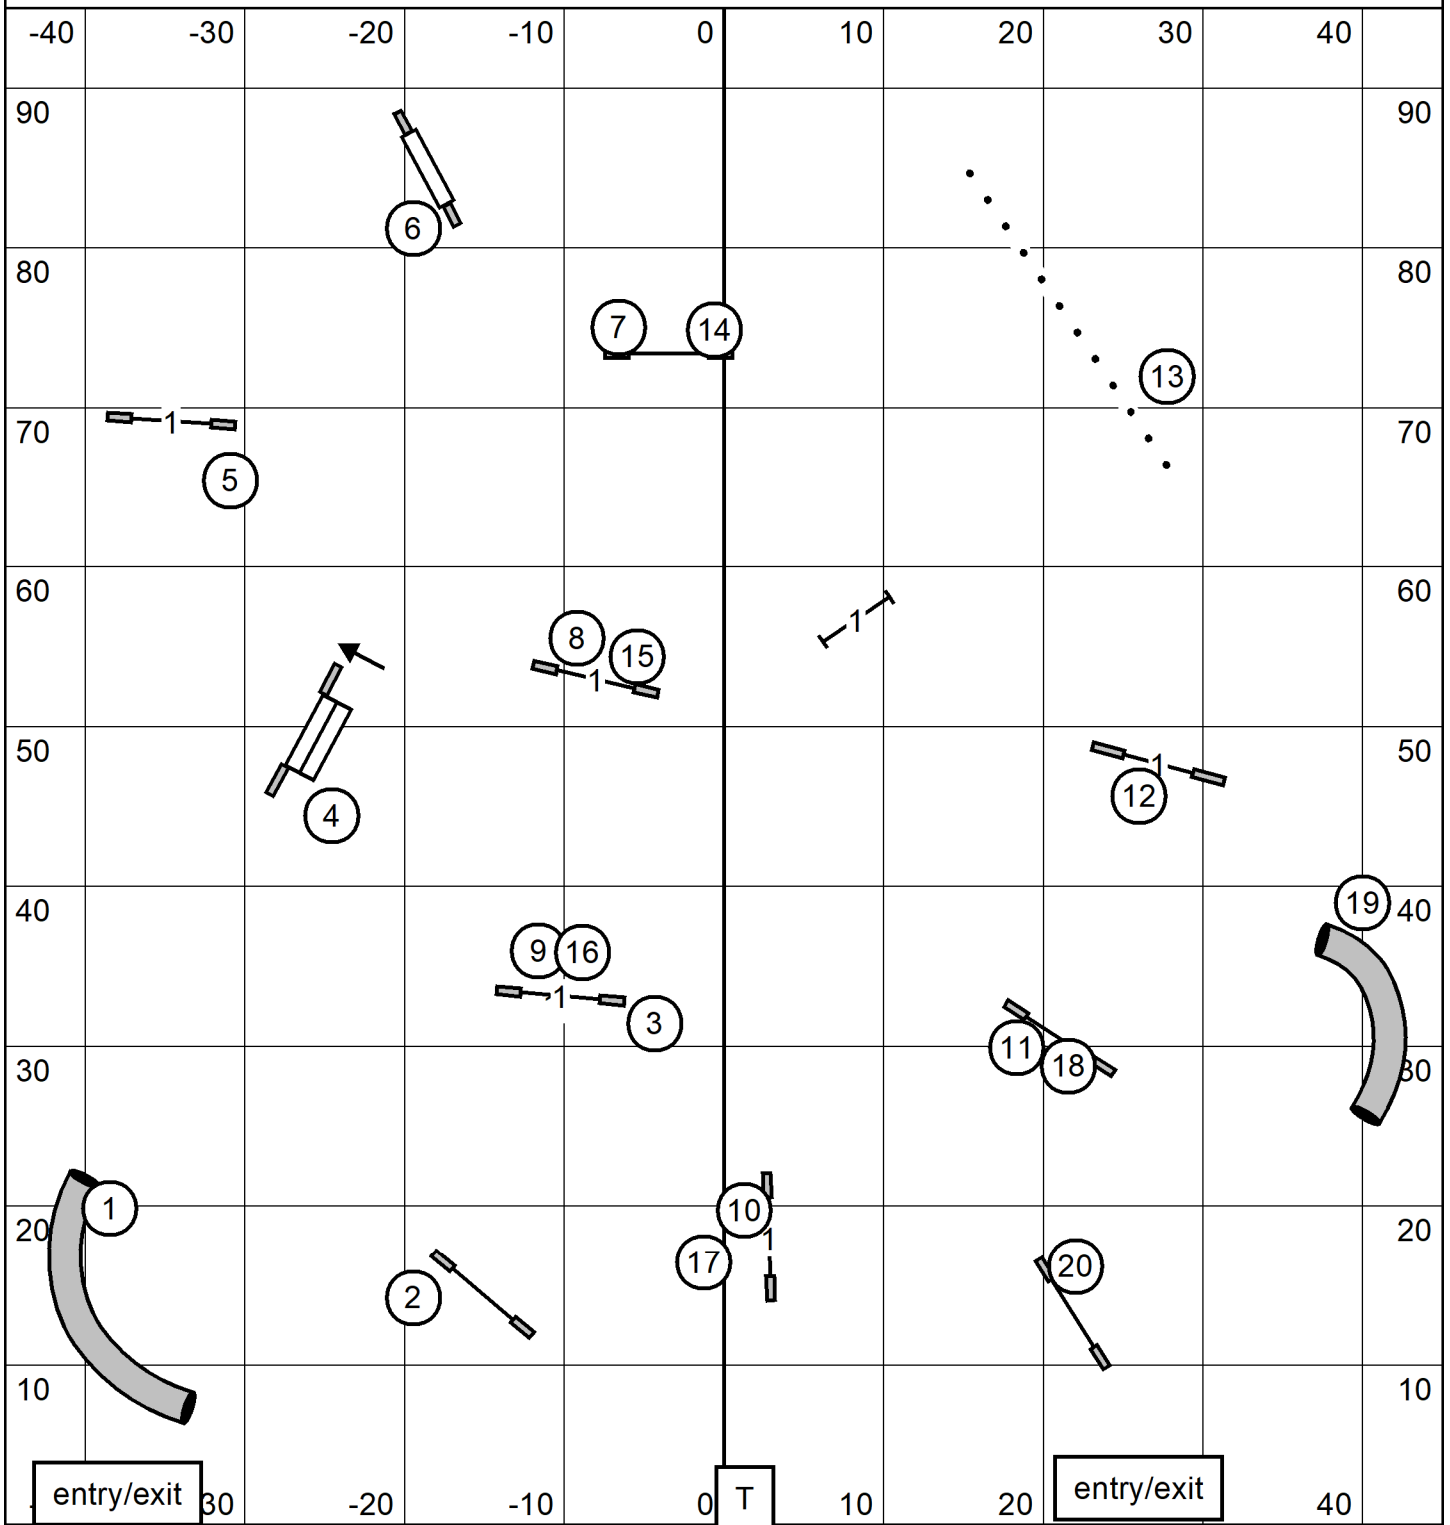

Excellent/Master JWW

Tri County Agility Club
Sunday October 30, 2022
Excellent/Master JWW
Judge: Cindy Blanton