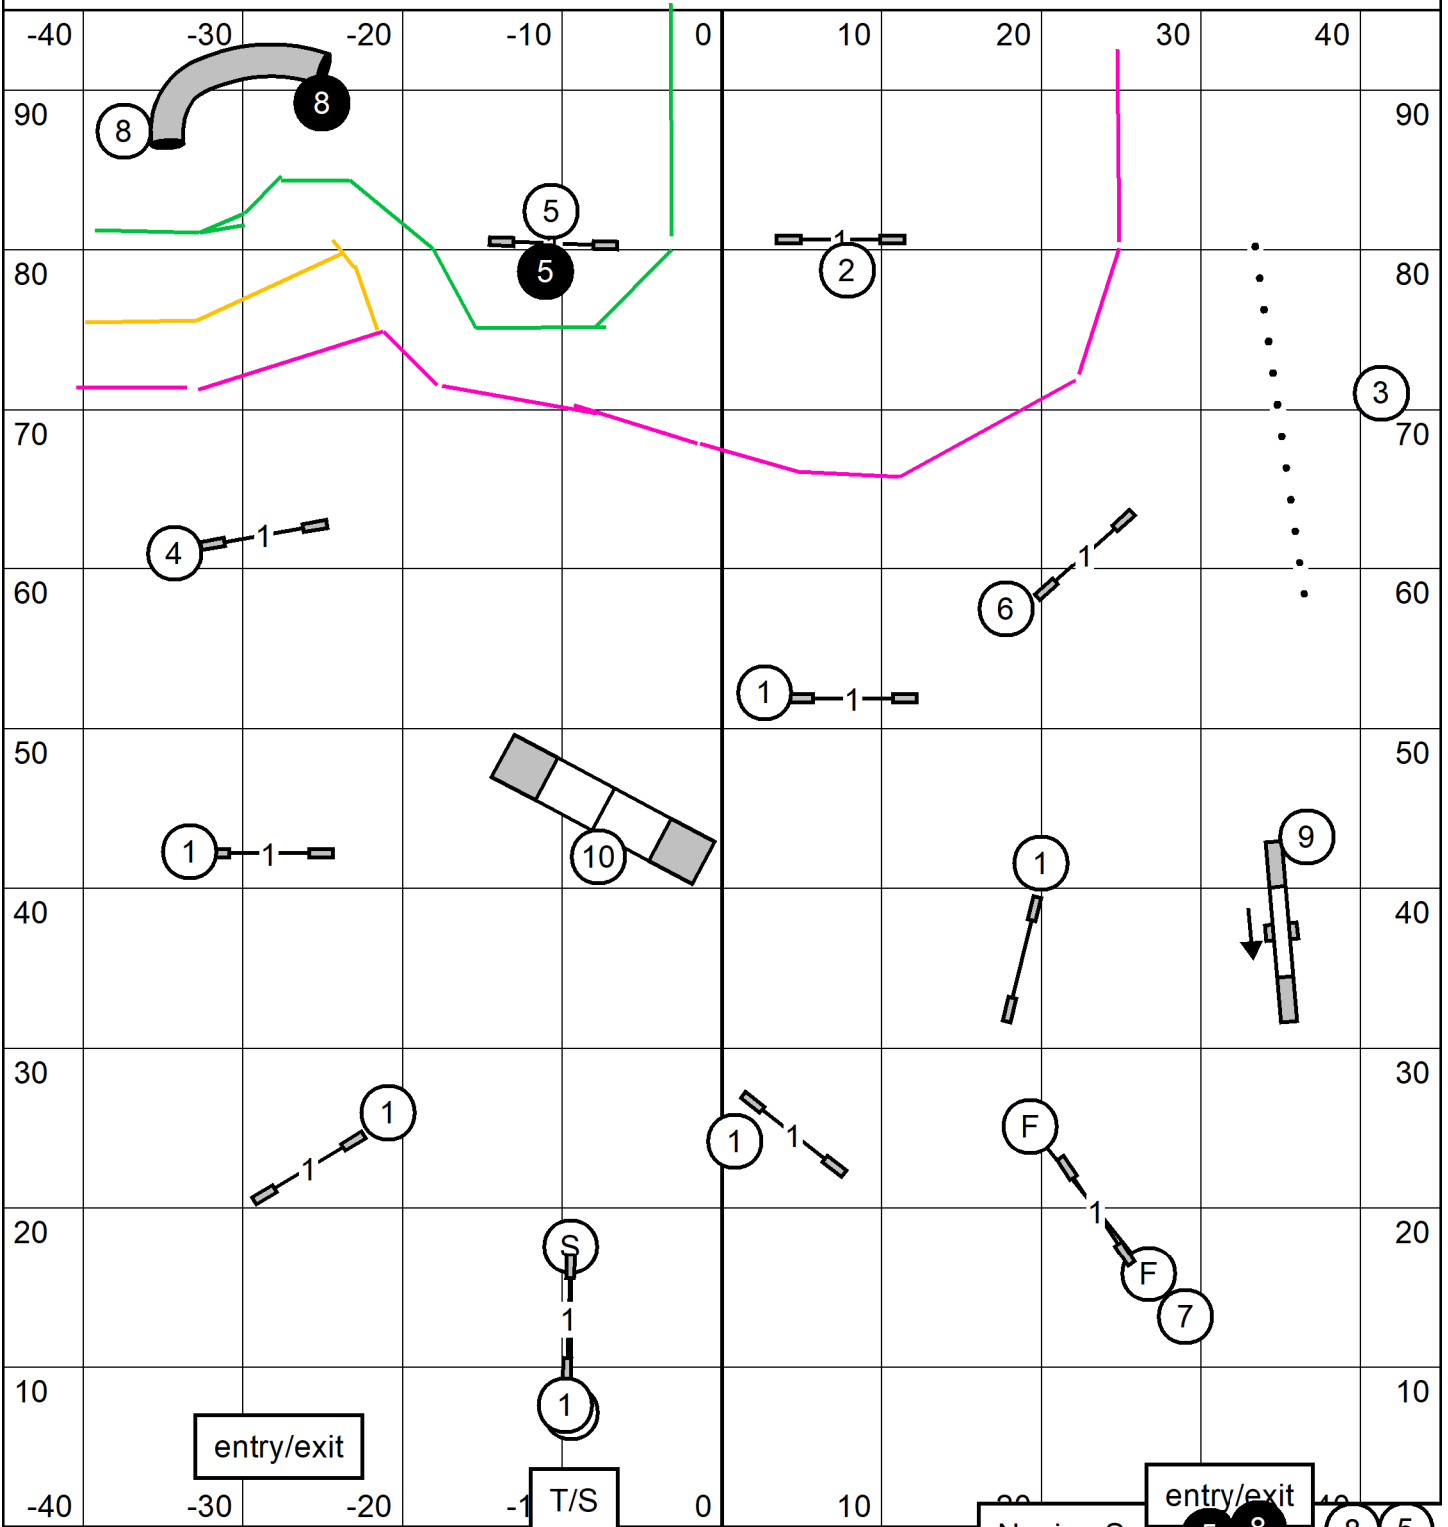

Ex-Master/Open/Novice FAST

entry/exit

T/S

entry/exit

EX/Master Send **(8) (5) (2)**
pts needed = 25

Tri County Agility Club
Friday October 28, 2022
FAST
Judge: Cindy Blanton

Novice Send **(5) (8)** or **(8) (5)**
pts needed = 17