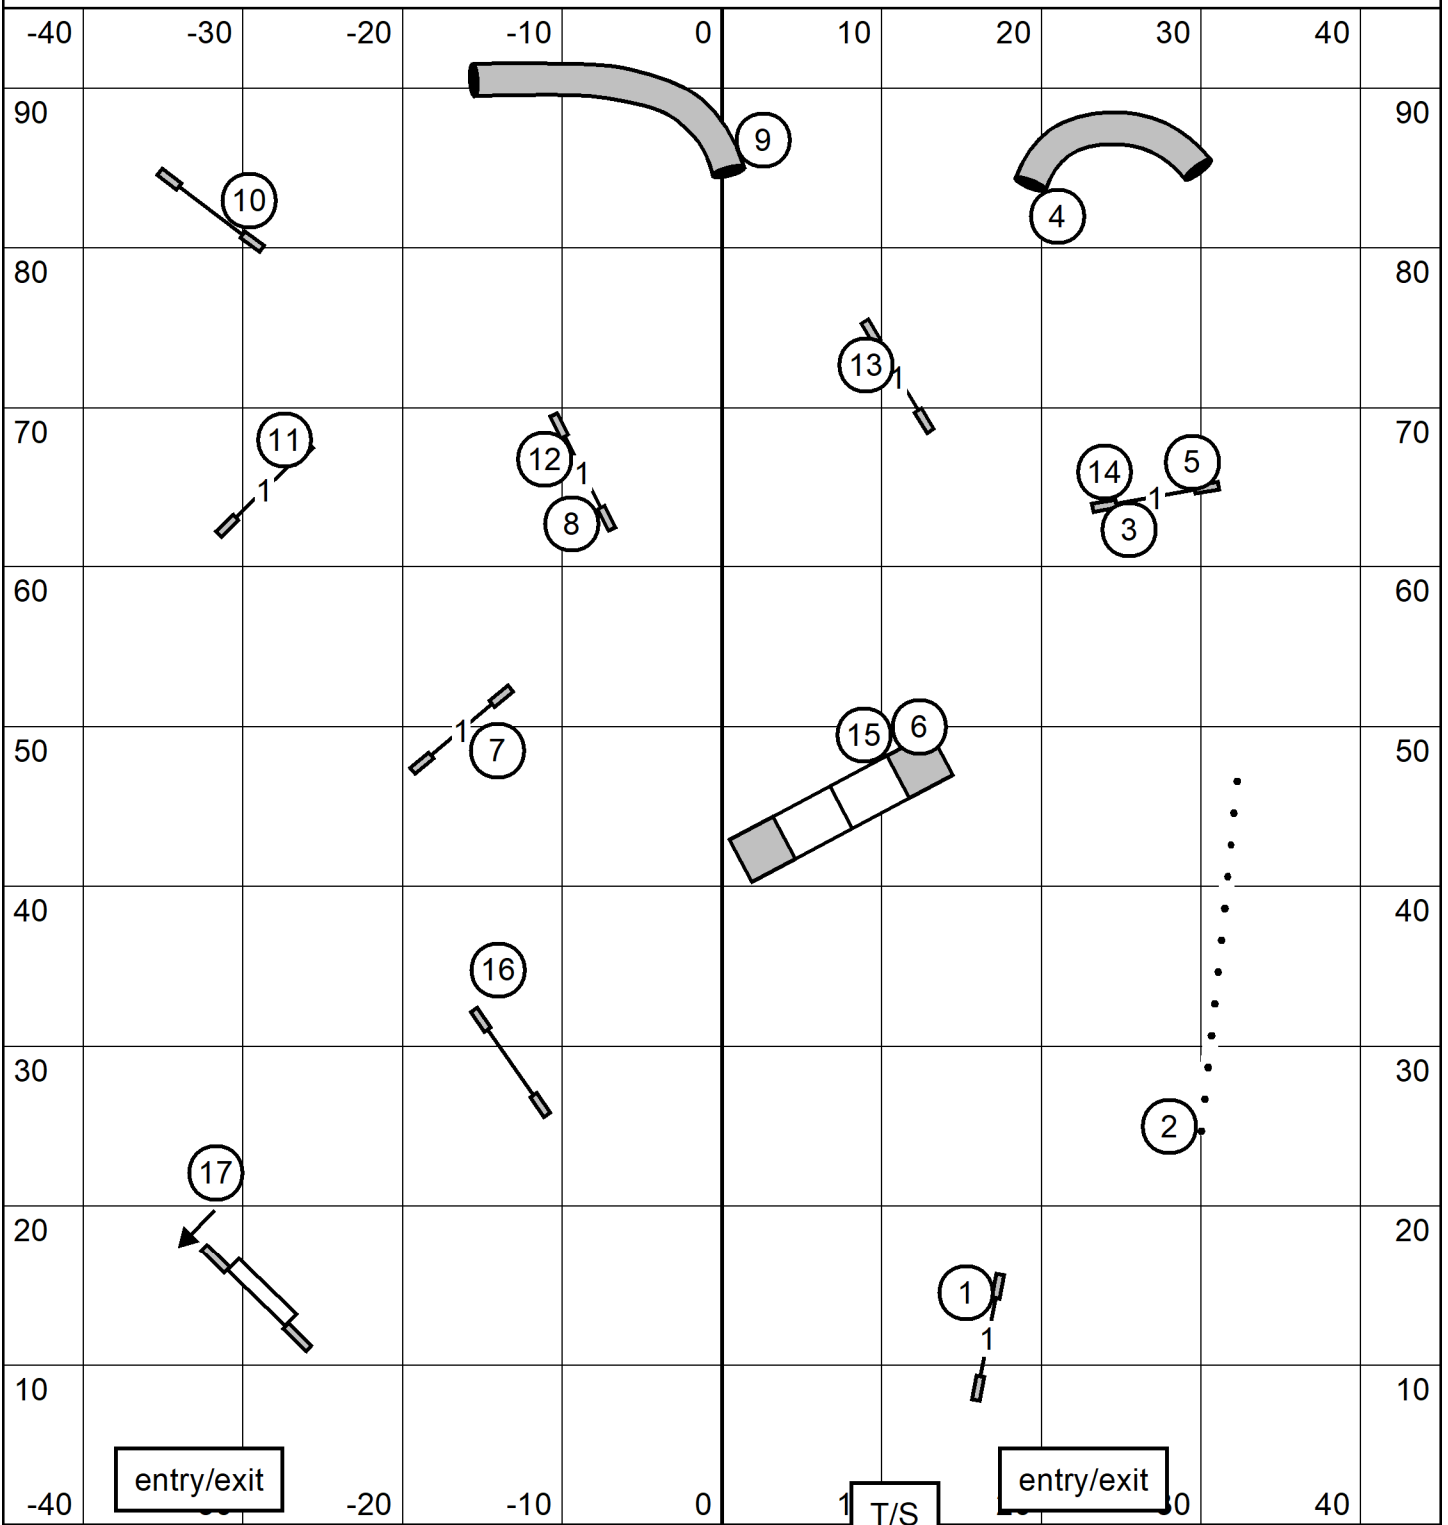

T2B

Tri County Agility Club
Friday October 28, 2022
T2B
Judge: Cindy Blanton