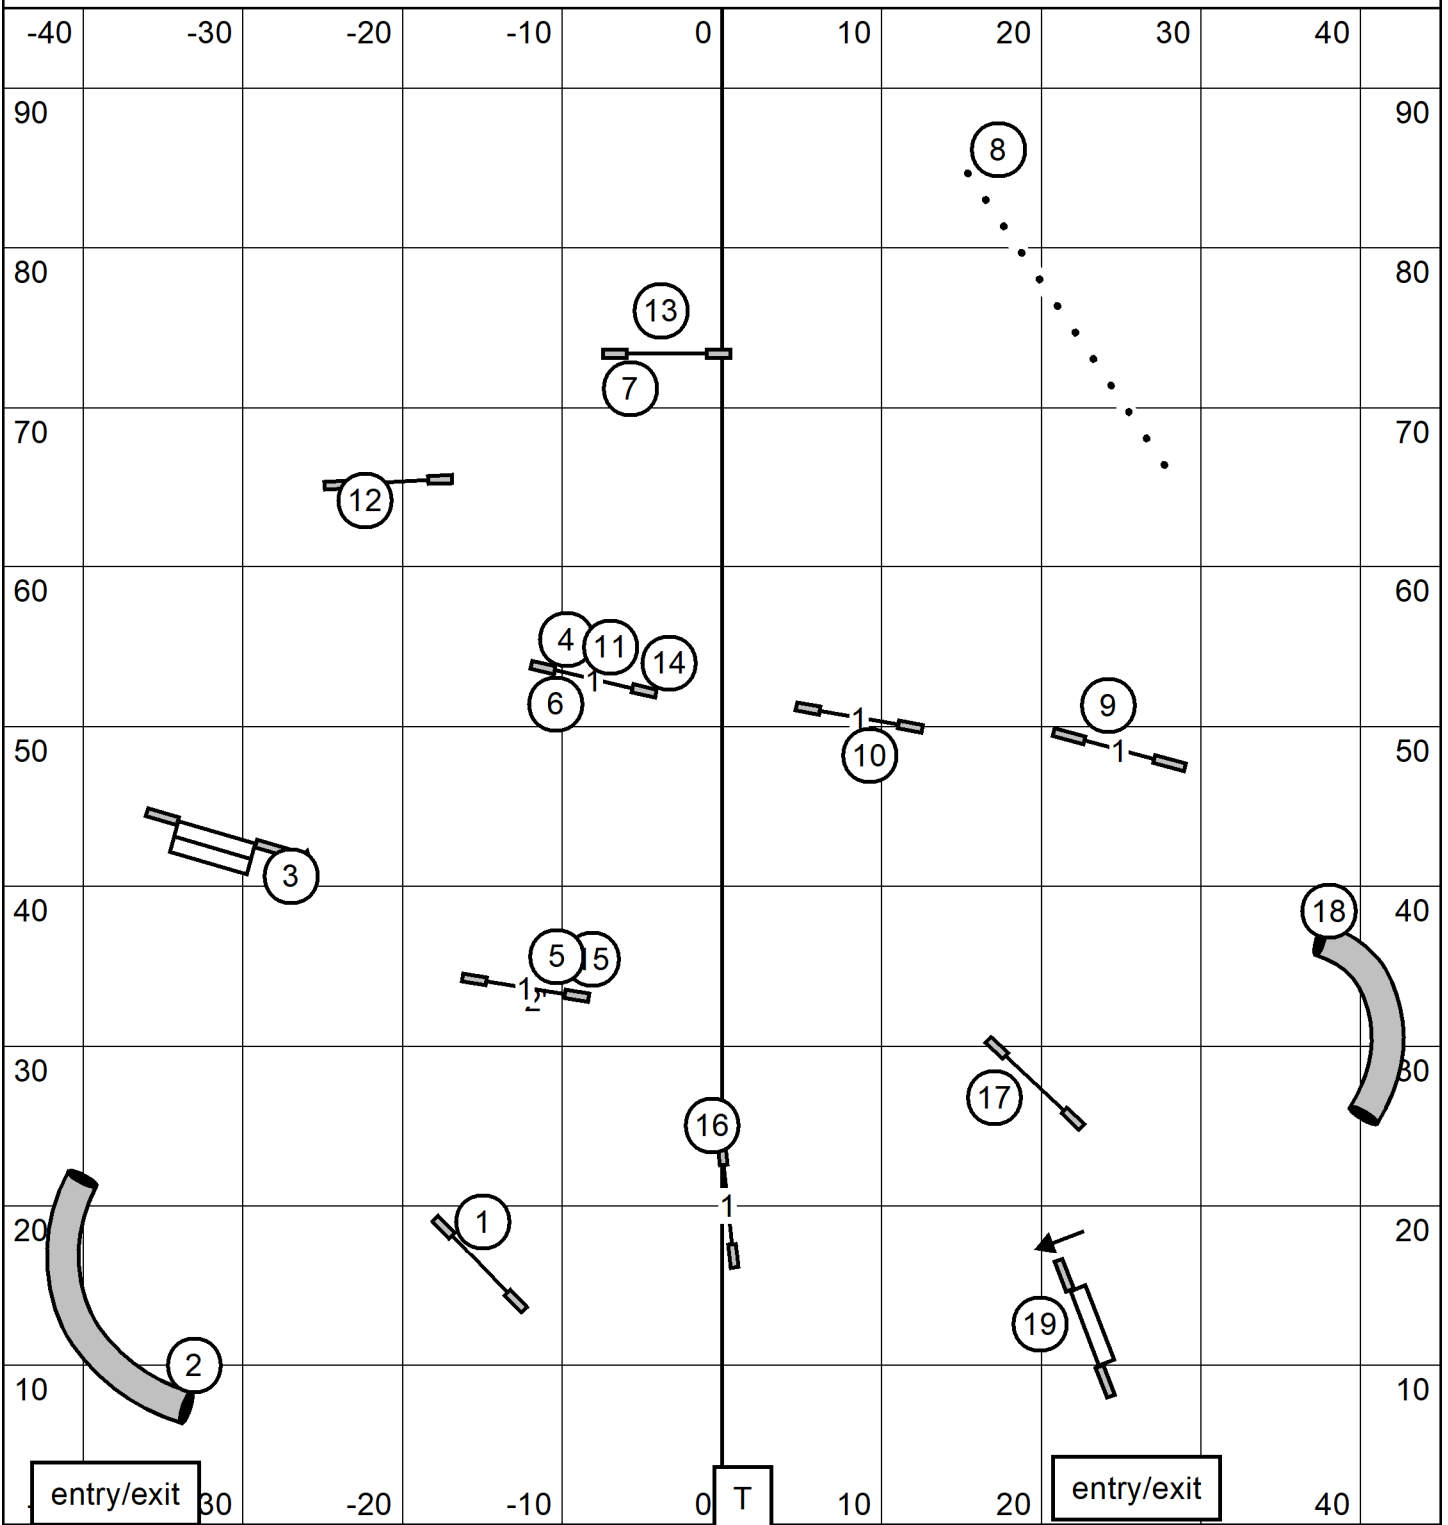

entry/exit

Novice Standard

entry/exit

Tri County Agility Club
 Sunday October 30, 2022
 Novice Standard
 Judge: Cindy Blanton

entry/exit

Premier JWW

Tri County Agility Club
 Sunday October 30, 2022
 Premier JWW
 Judge: Cindy Blanton