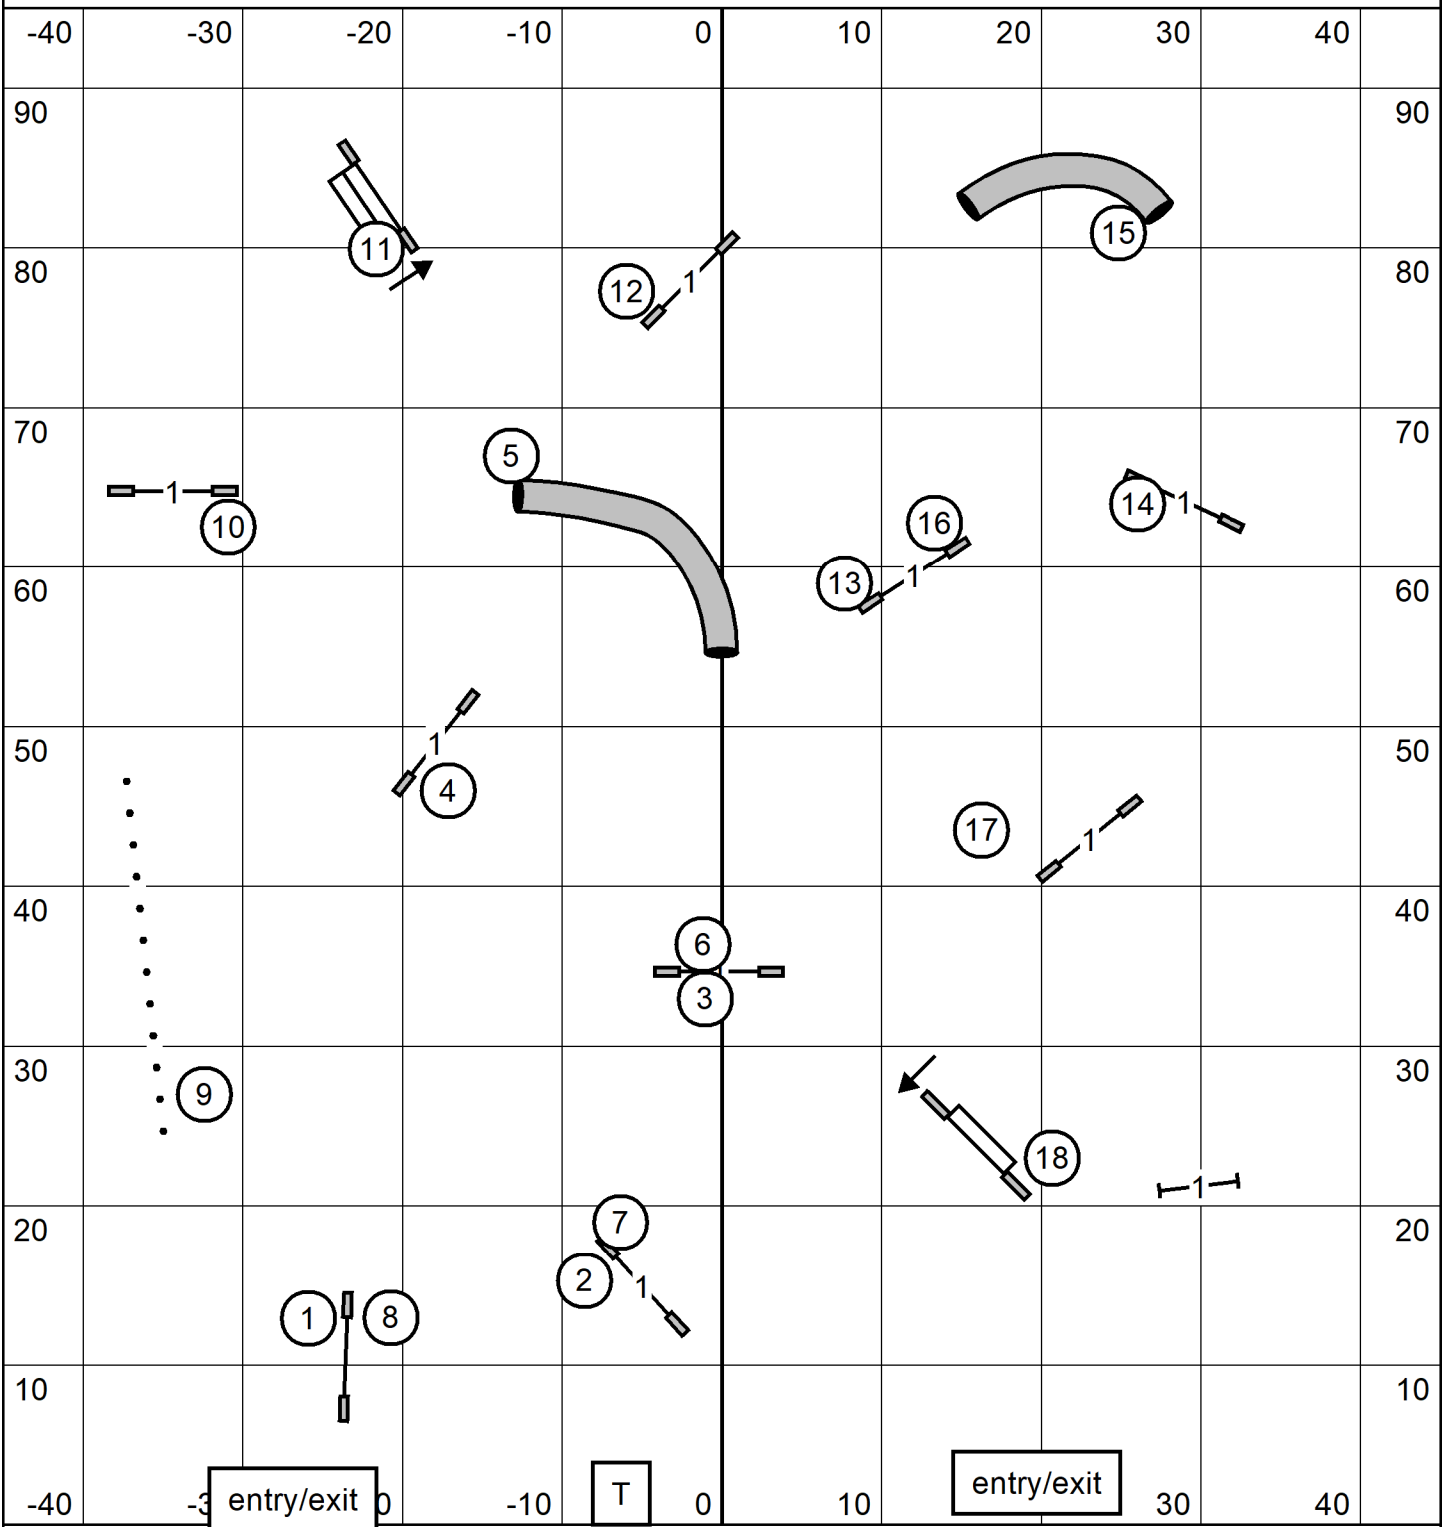

Open JWW

Tri County Agility Club
Friday October 28, 2022
Open JWW
Judge: Cindy Blanton