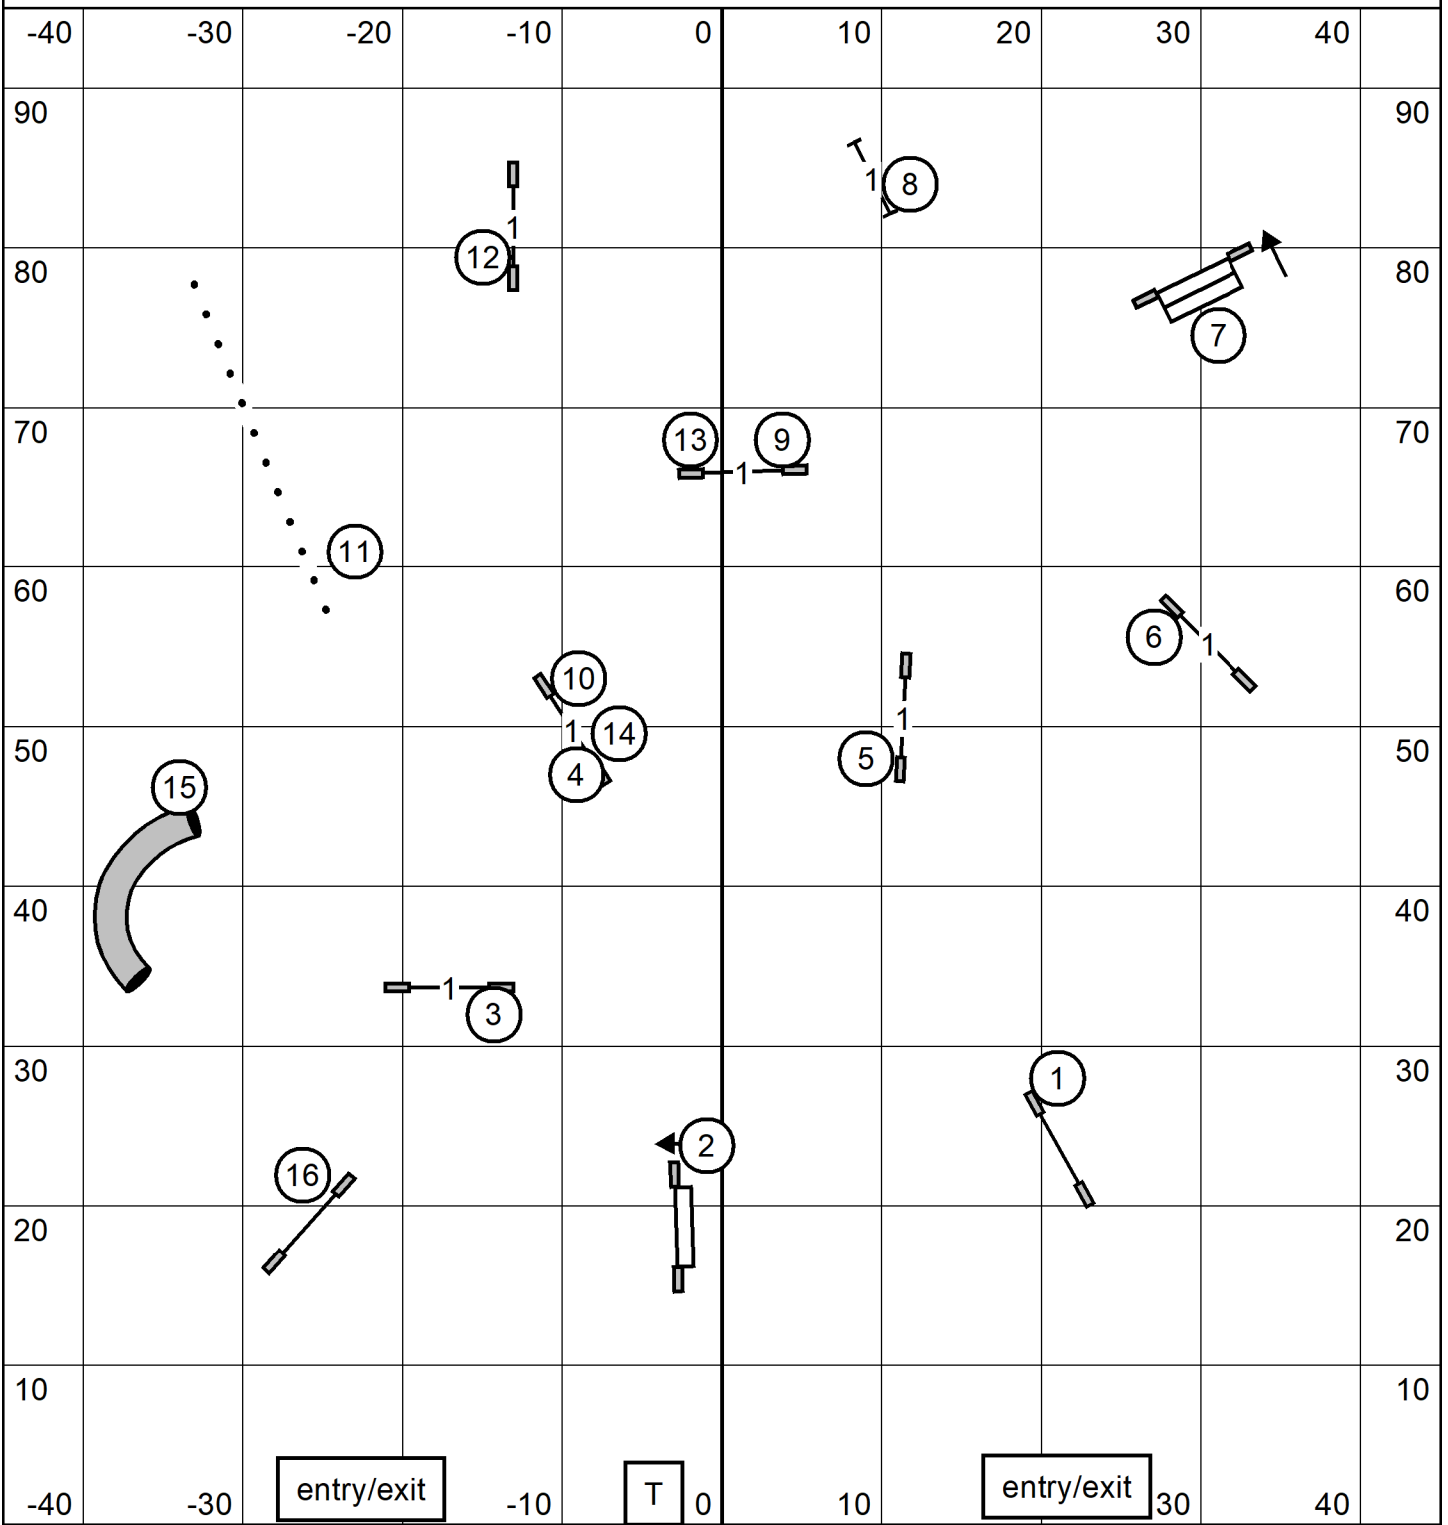

Open JWW

Tri County Agility Club
Saturday October 29 2022
Open JWW
Judge: Cindy Blanton