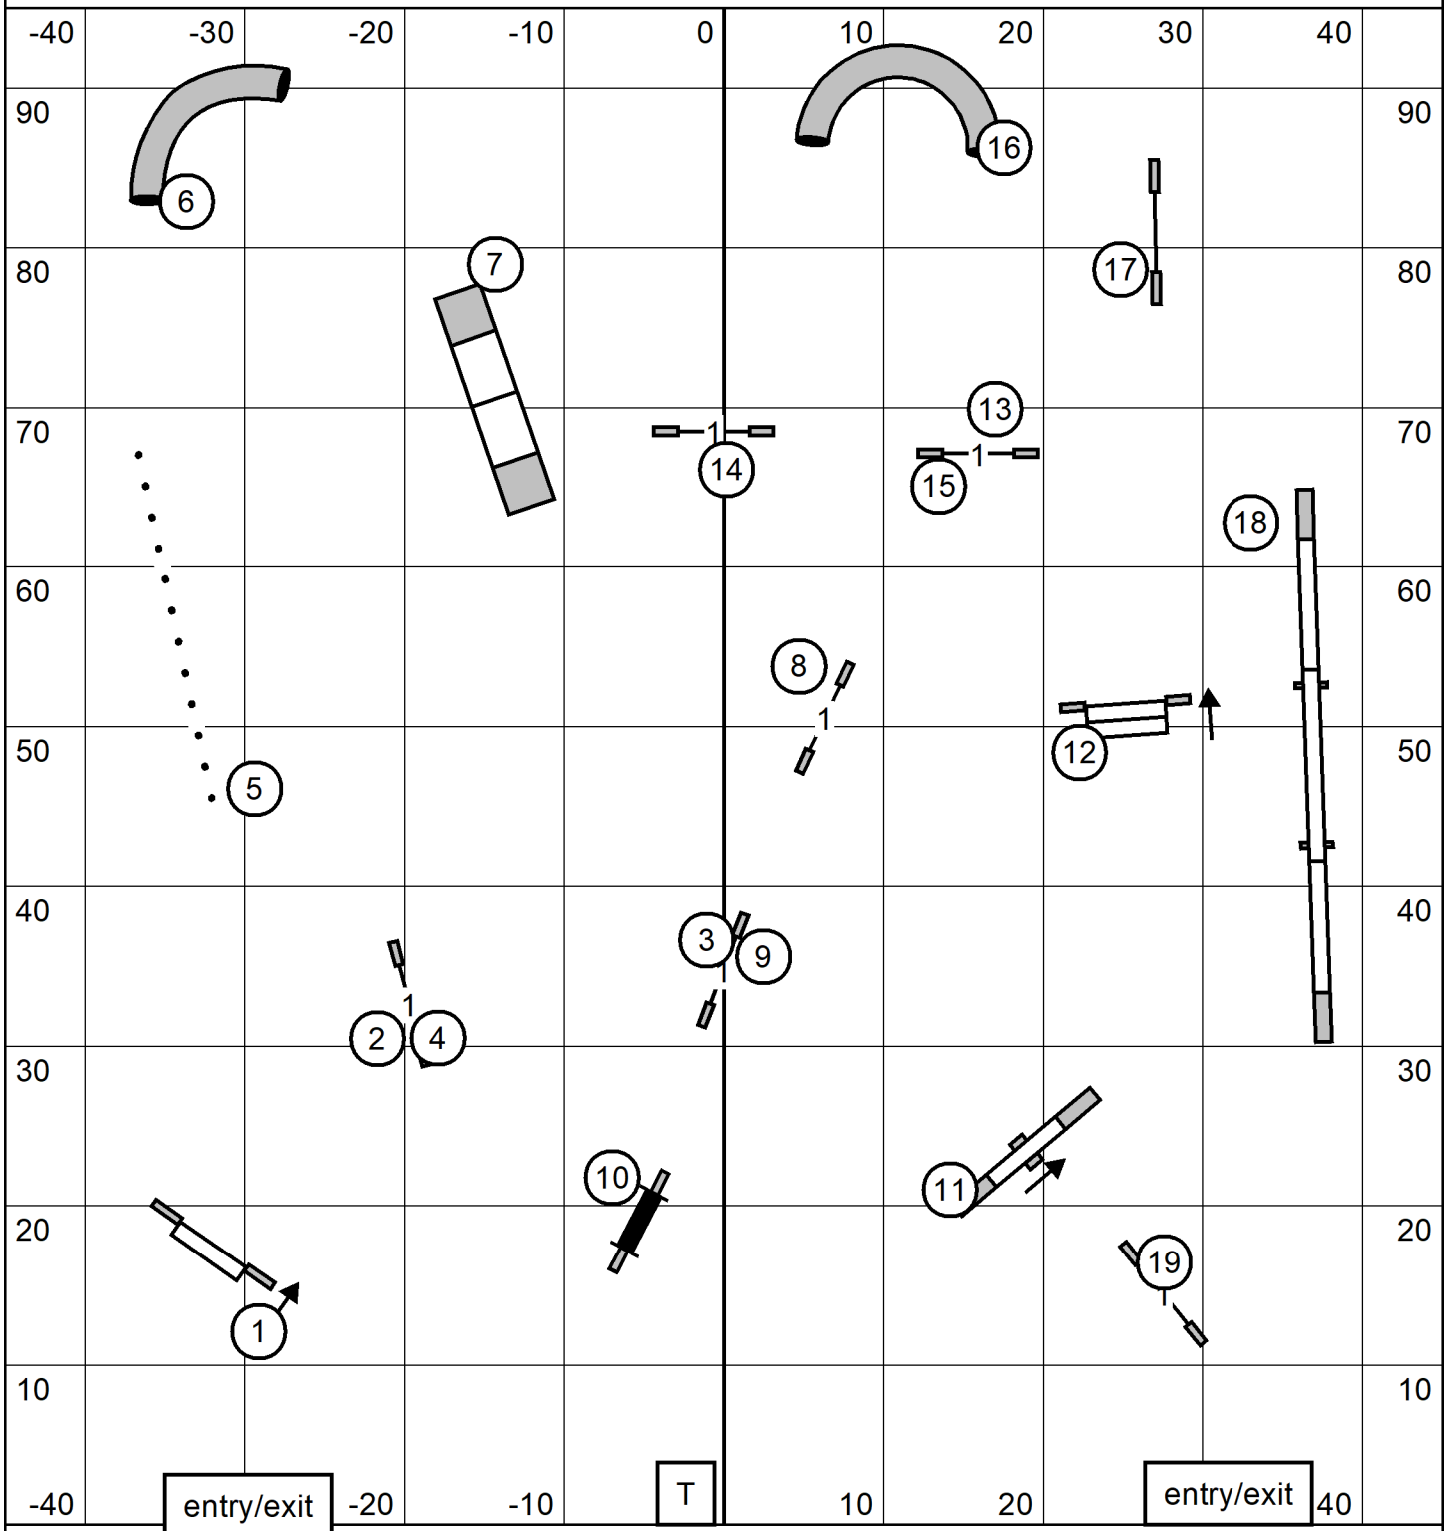

Premier Standard

Tri County Agility Club
Saturday October 29 2022
Premier Standard
Judge: Cindy Blanton