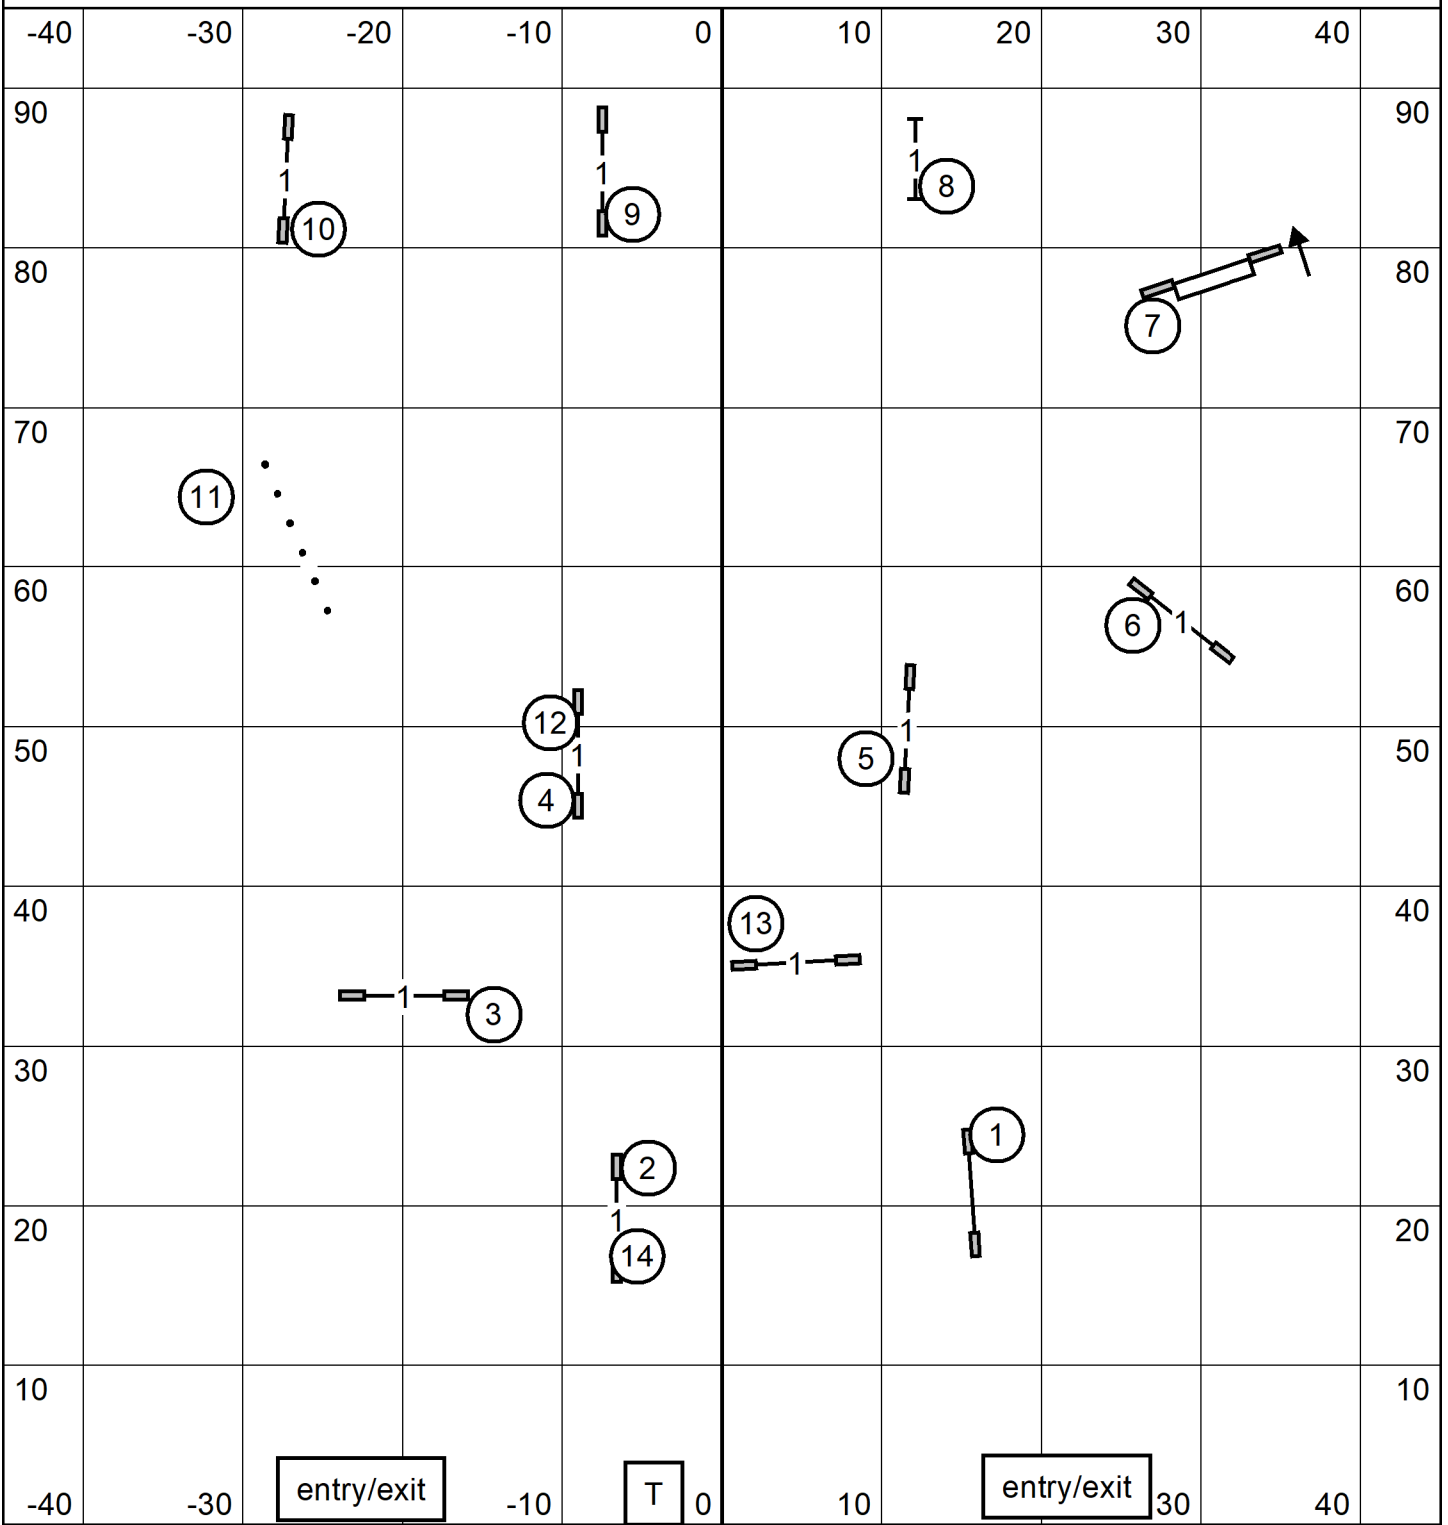

Novice JWW

Tri County Agility Club
Saturday October 29 2022
Novice JWW
Judge: Cindy Blanton