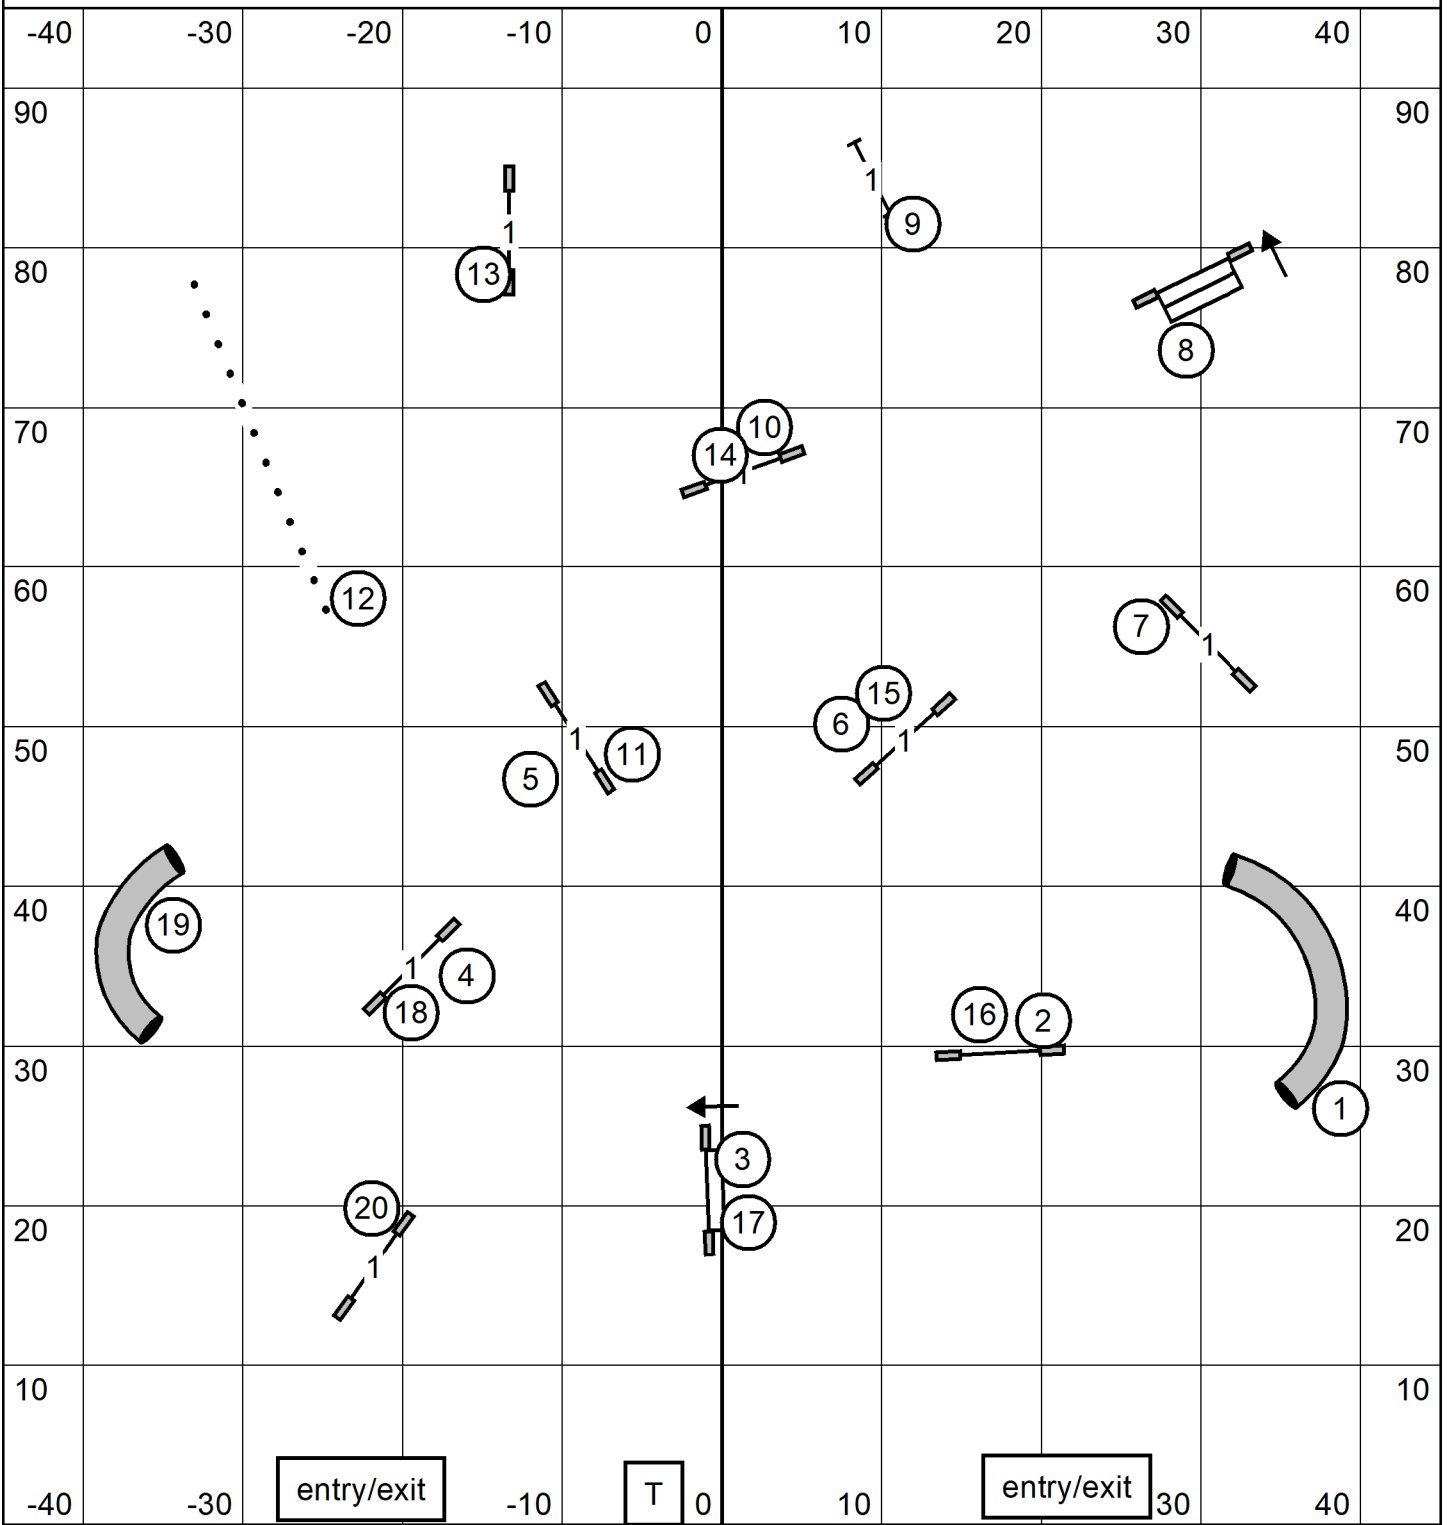

Excellent/Master JWW

Tri County Agility Club
Saturday October 29 2022
Excellent/Master JWW
Judge: Cindy Blanton