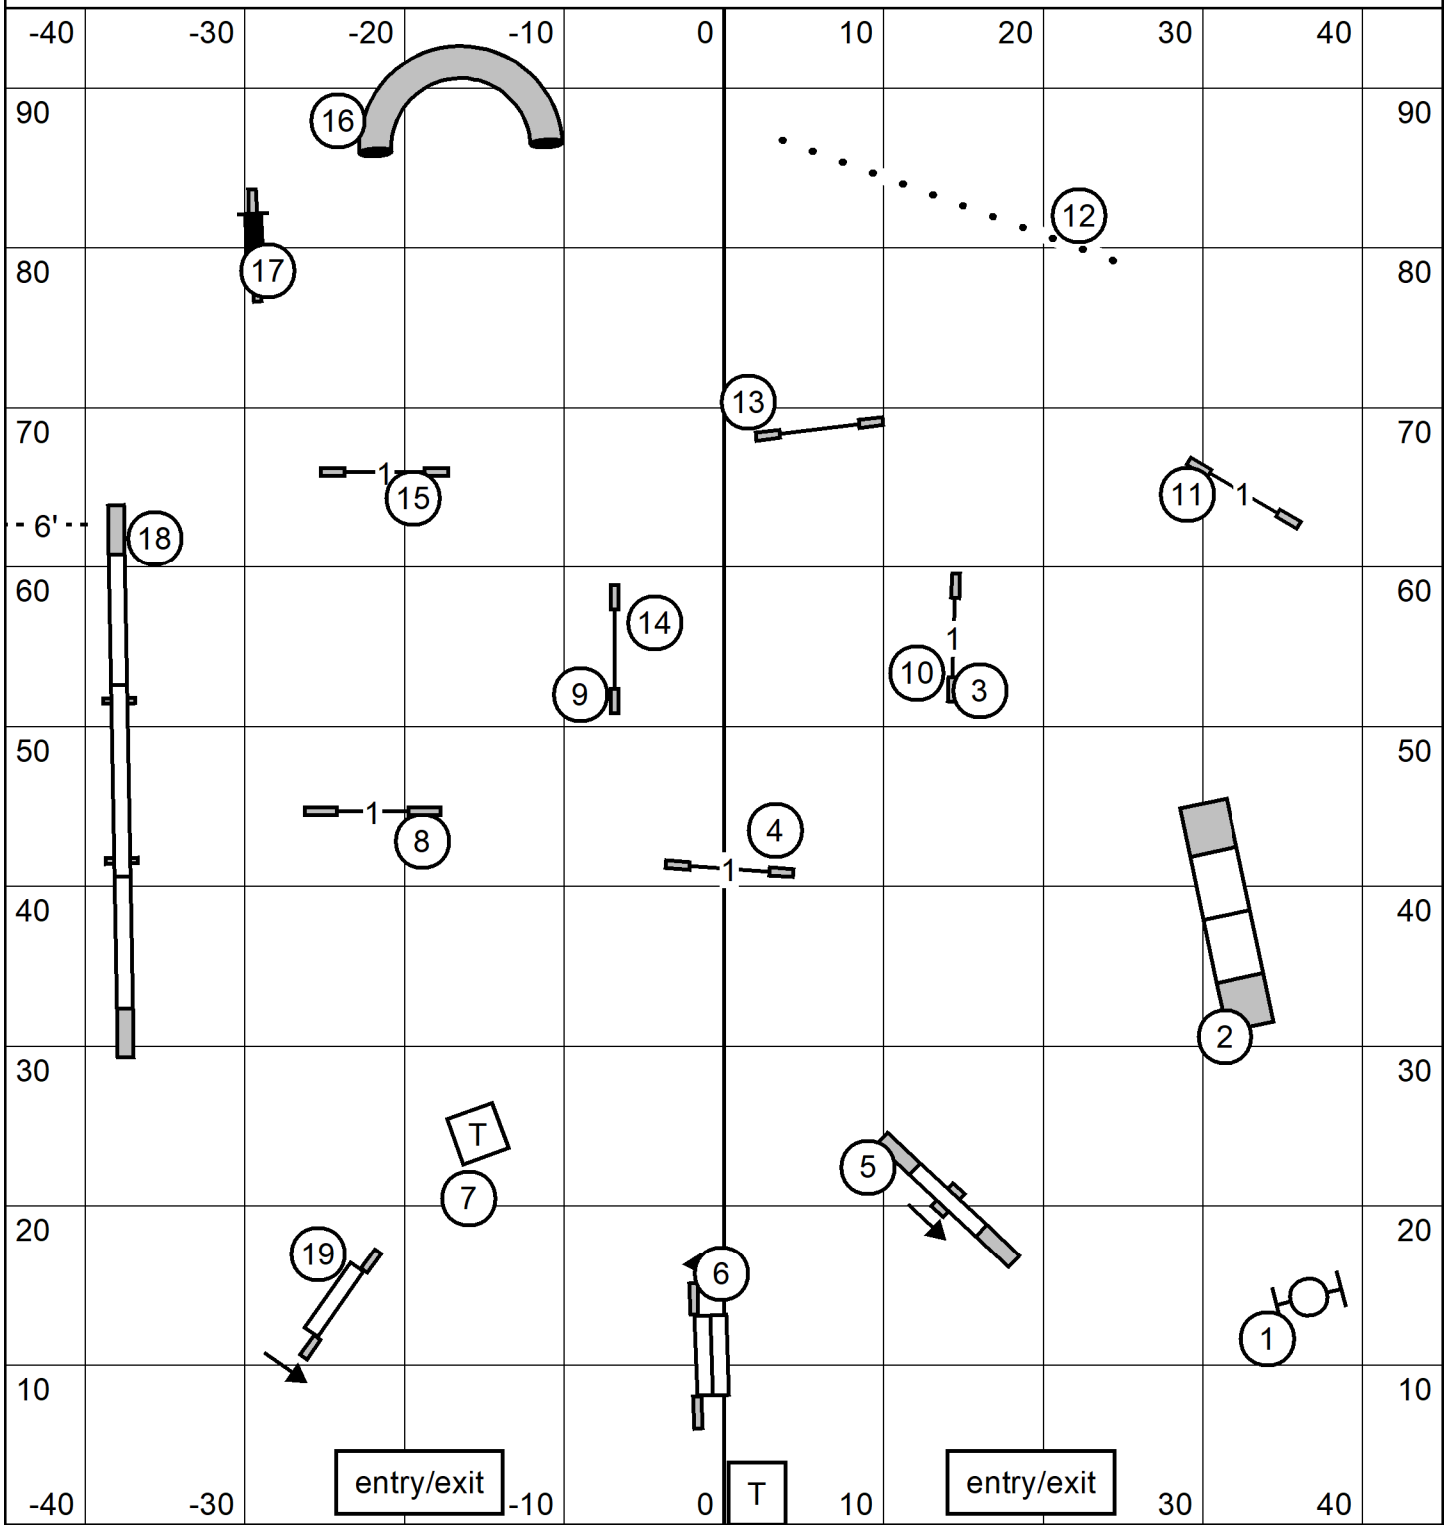

Excellent/Master Standard

Tri County Agility Club
Friday October 28, 2022
Excellent/Master Standard
Judge: Cindy Blanton