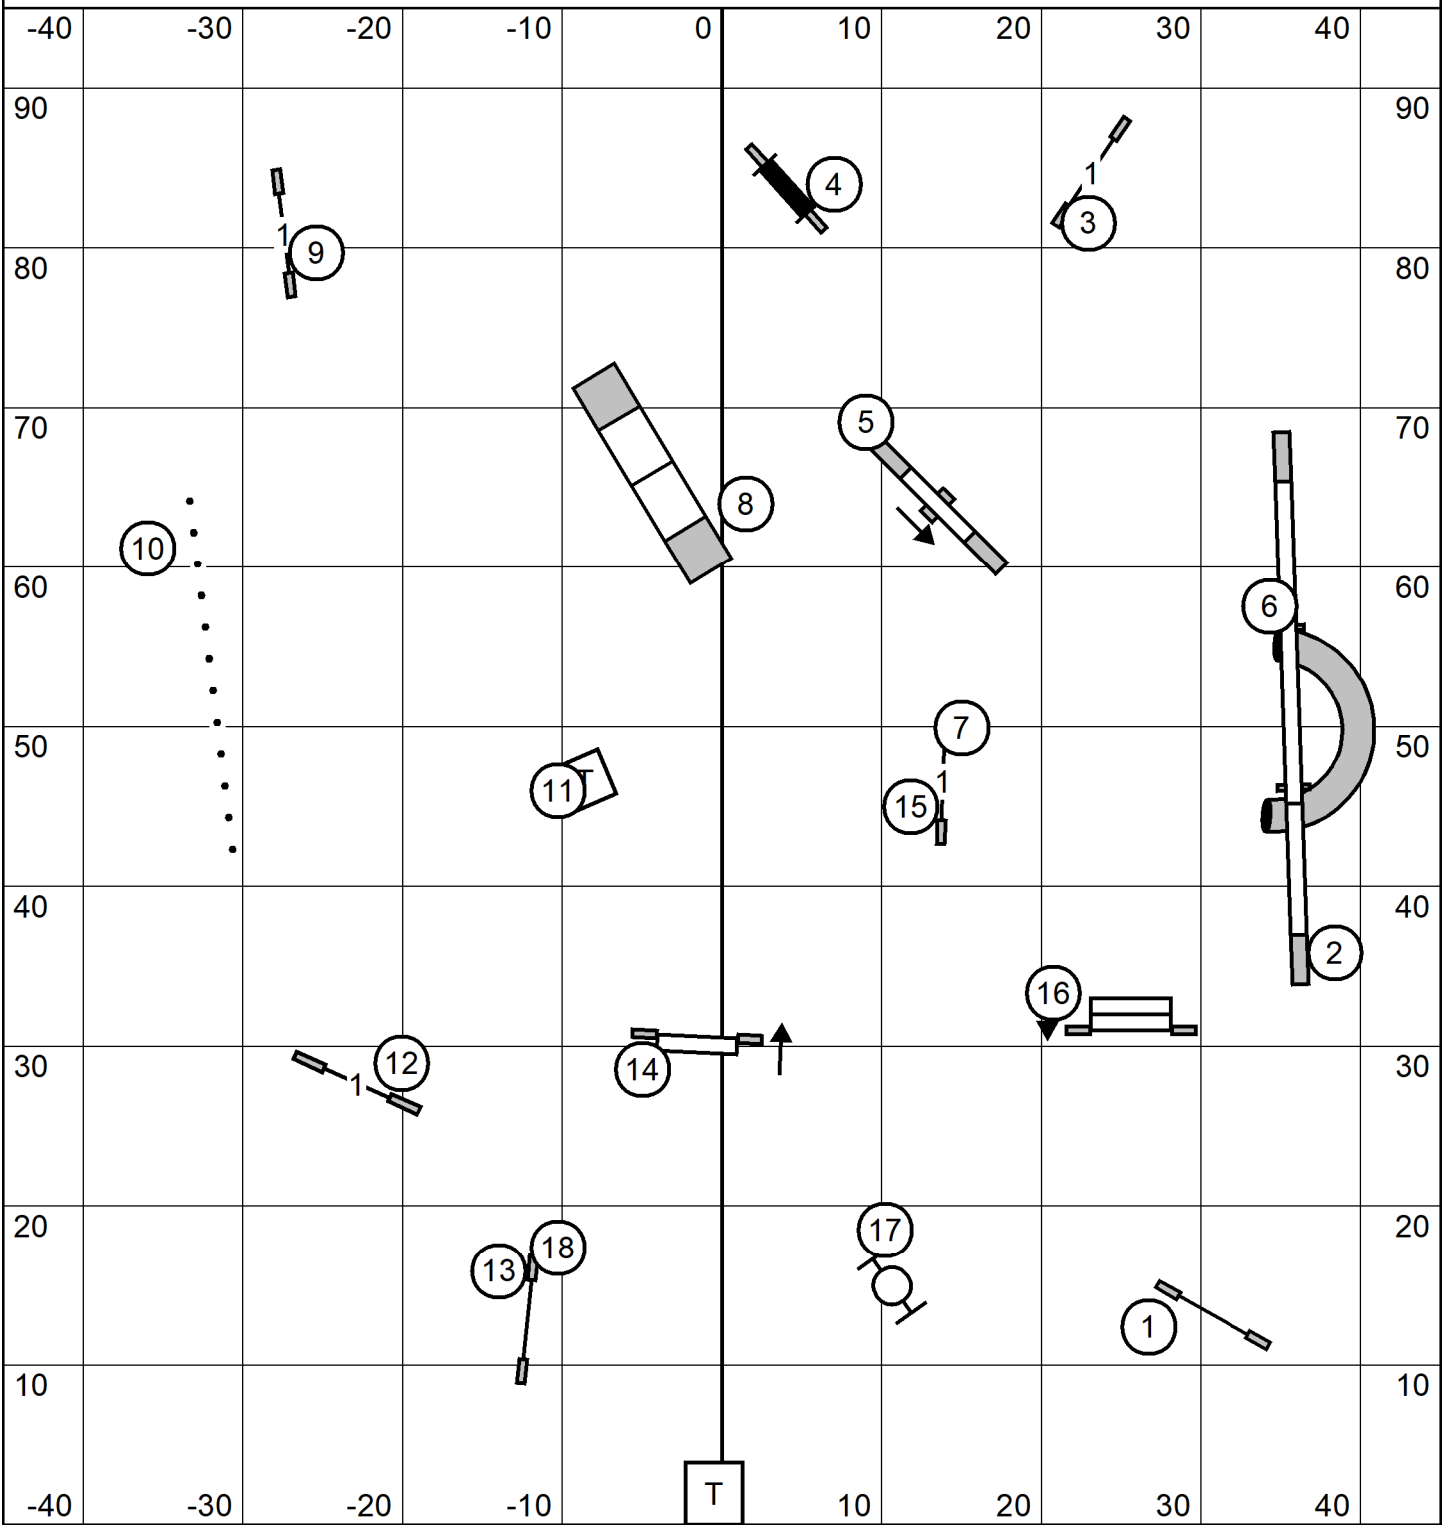

Open Standard

Tri County Agility Club
Saturday October 29 2022
Open Standard
Judge: Cindy Blanton

entry/exit

entry/exit