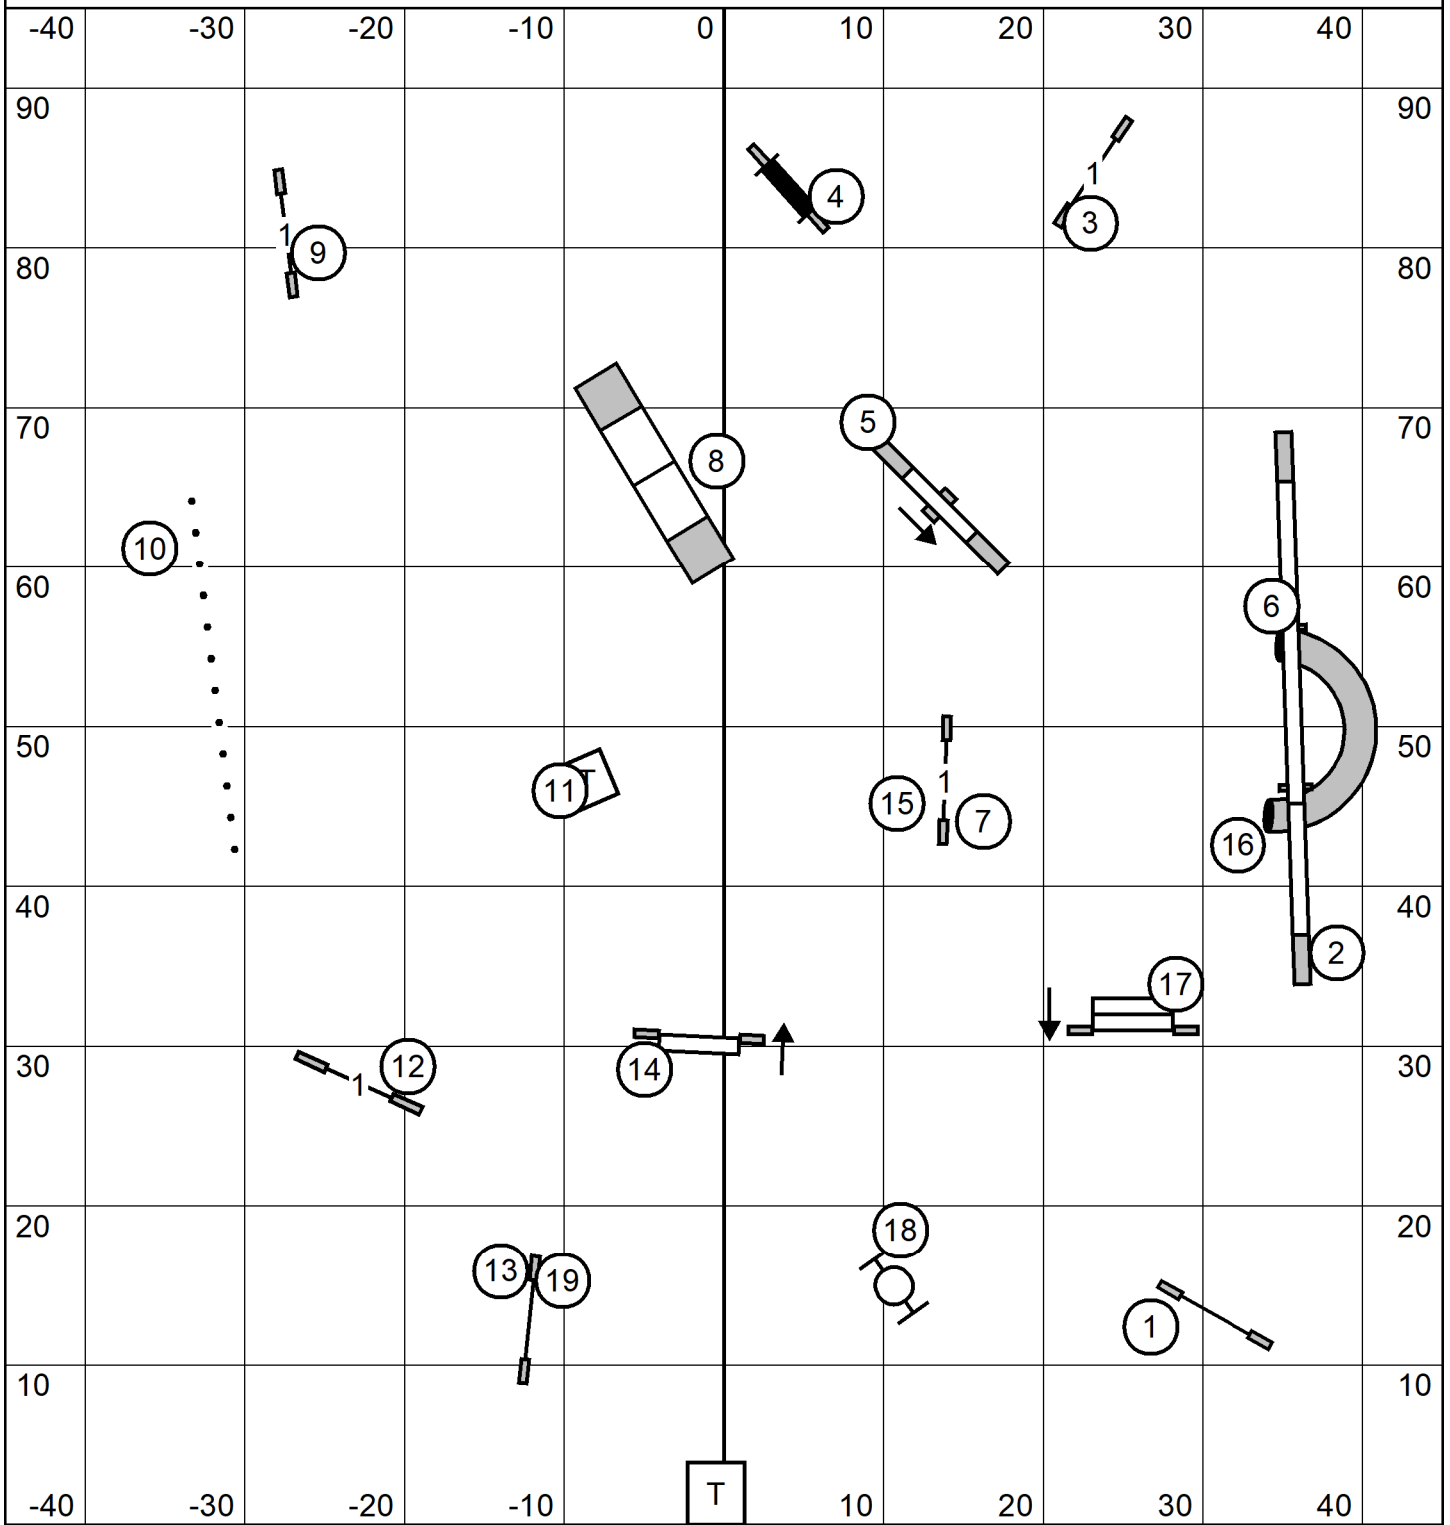

Excellent/Master Standard

Tri County Agility Club
Saturday October 29 2022
Excellent/Master Standard
Judge: Cindy Blanton

entry/exit

entry/exit