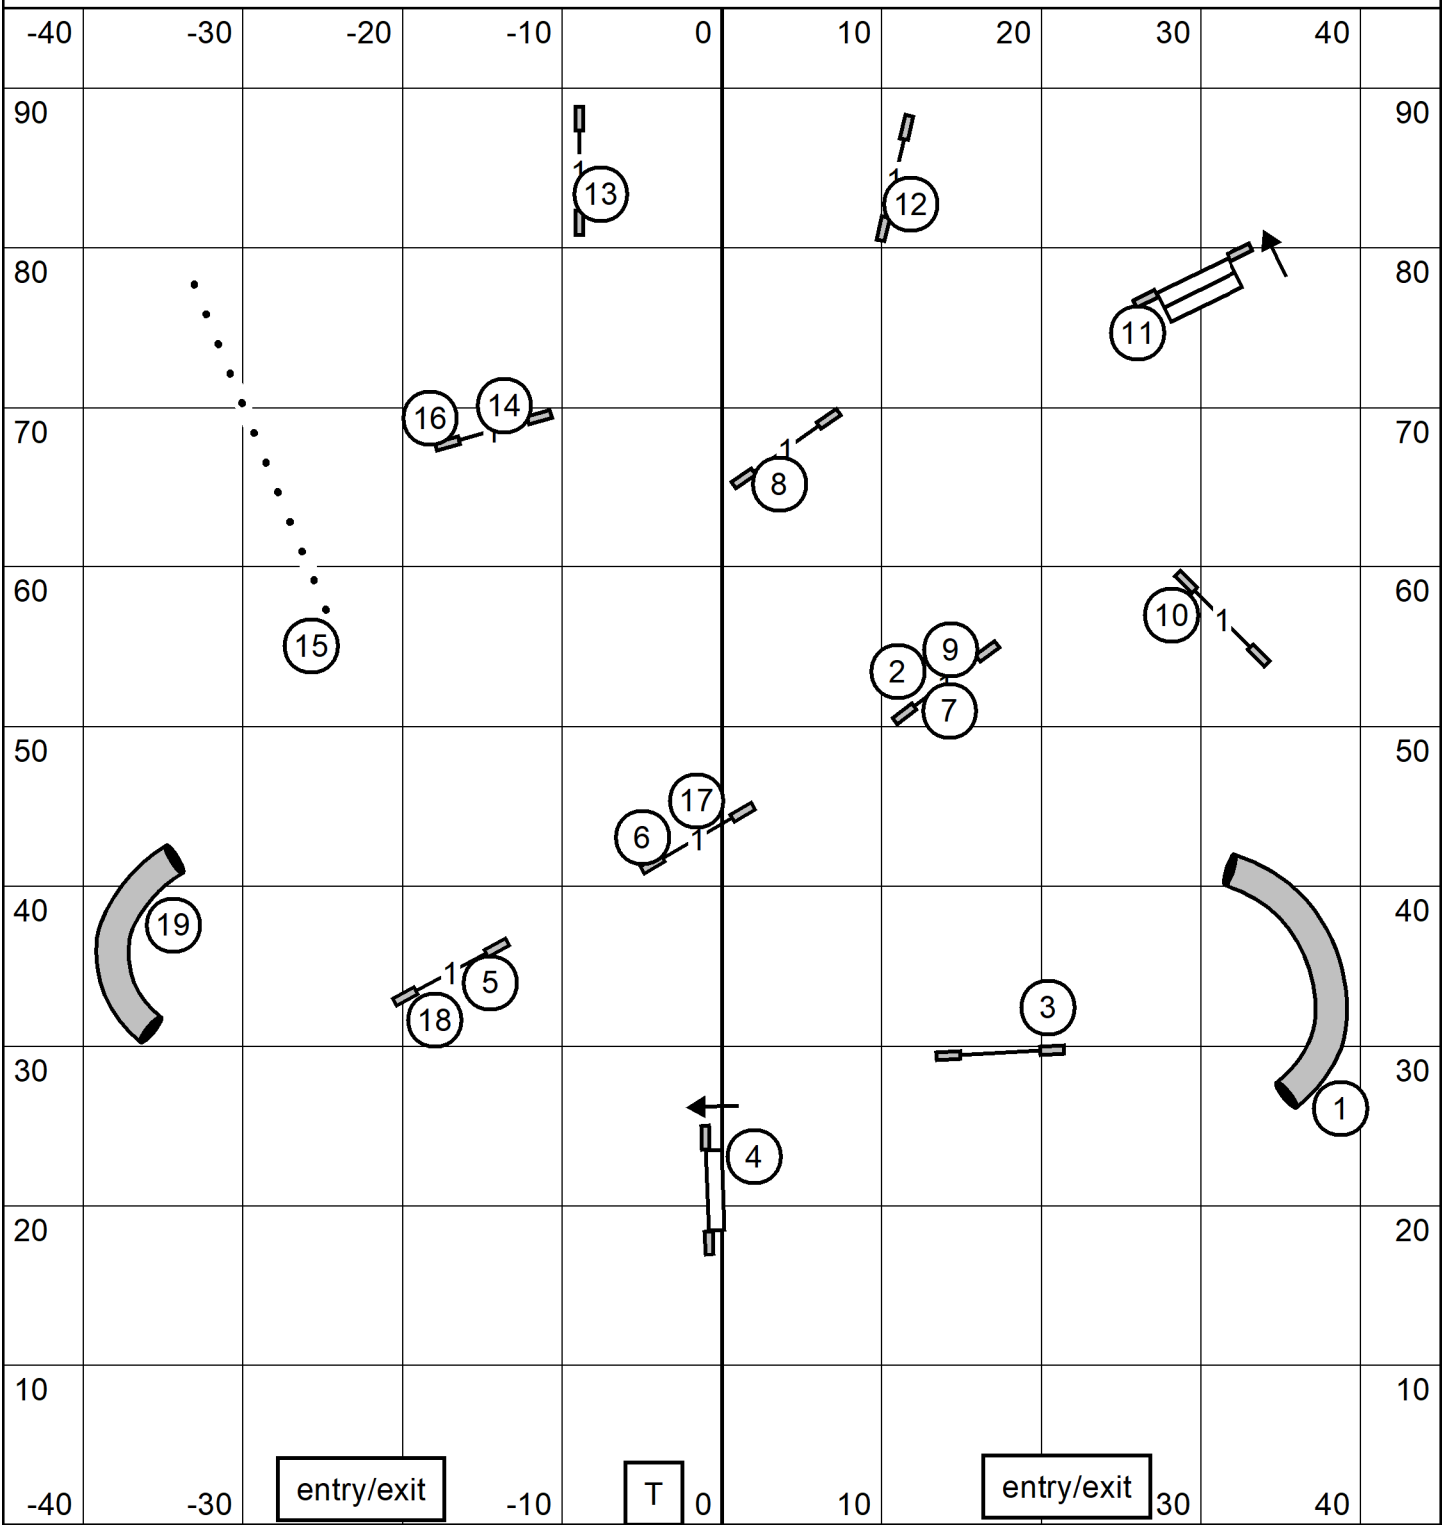

entry/exit

entry/exit

Novice Standard

entry/exit

Tri County Agility Club
 Saturday October 29 2022
 Novice Standard
 Judge: Cindy Blanton

entry/exit 2'

Premier JWW

Tri County Agility Club
 Saturday October 29 2022
 Premier JWW
 Judge: Cindy Blanton