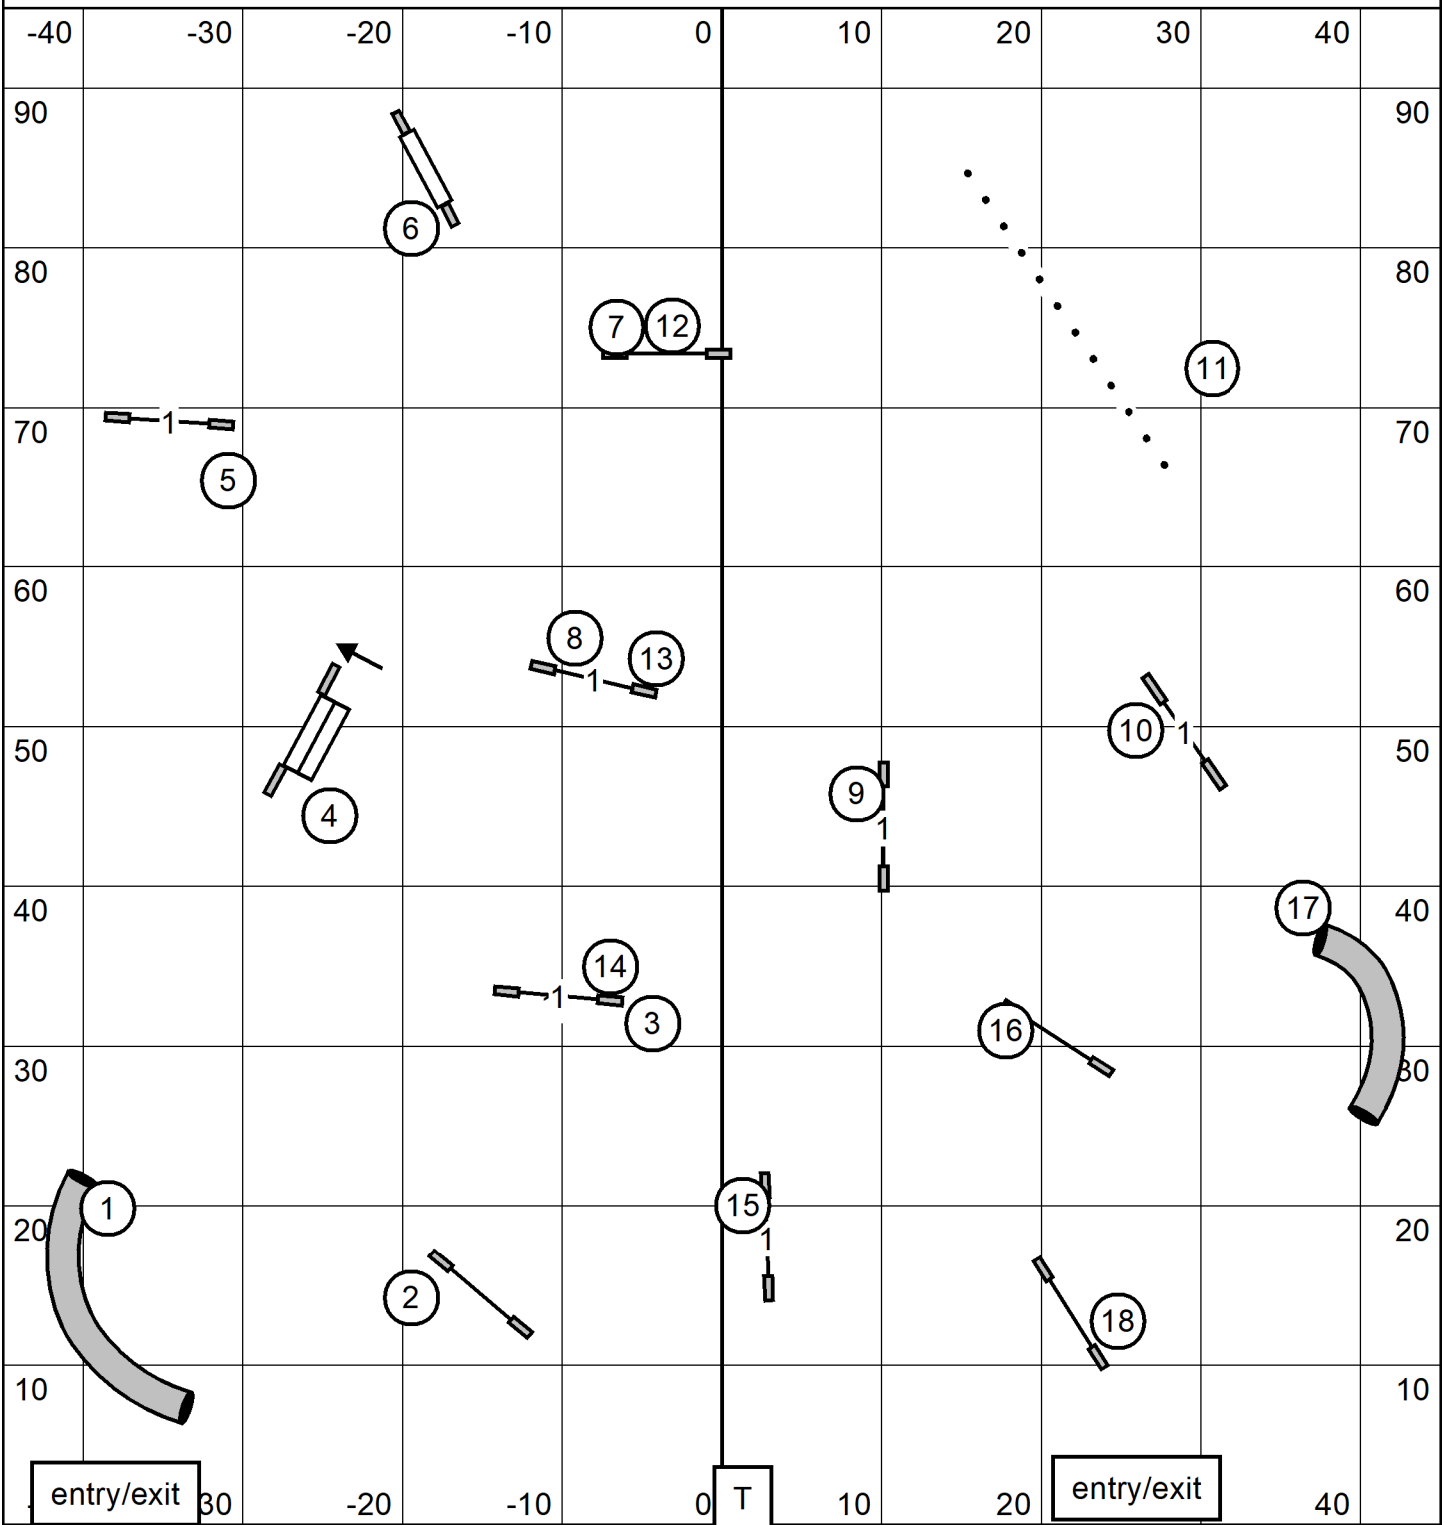

Open JWW

Tri County Agility Club
Sunday October 30, 2022
Open JWW
Judge: Cindy Blanton