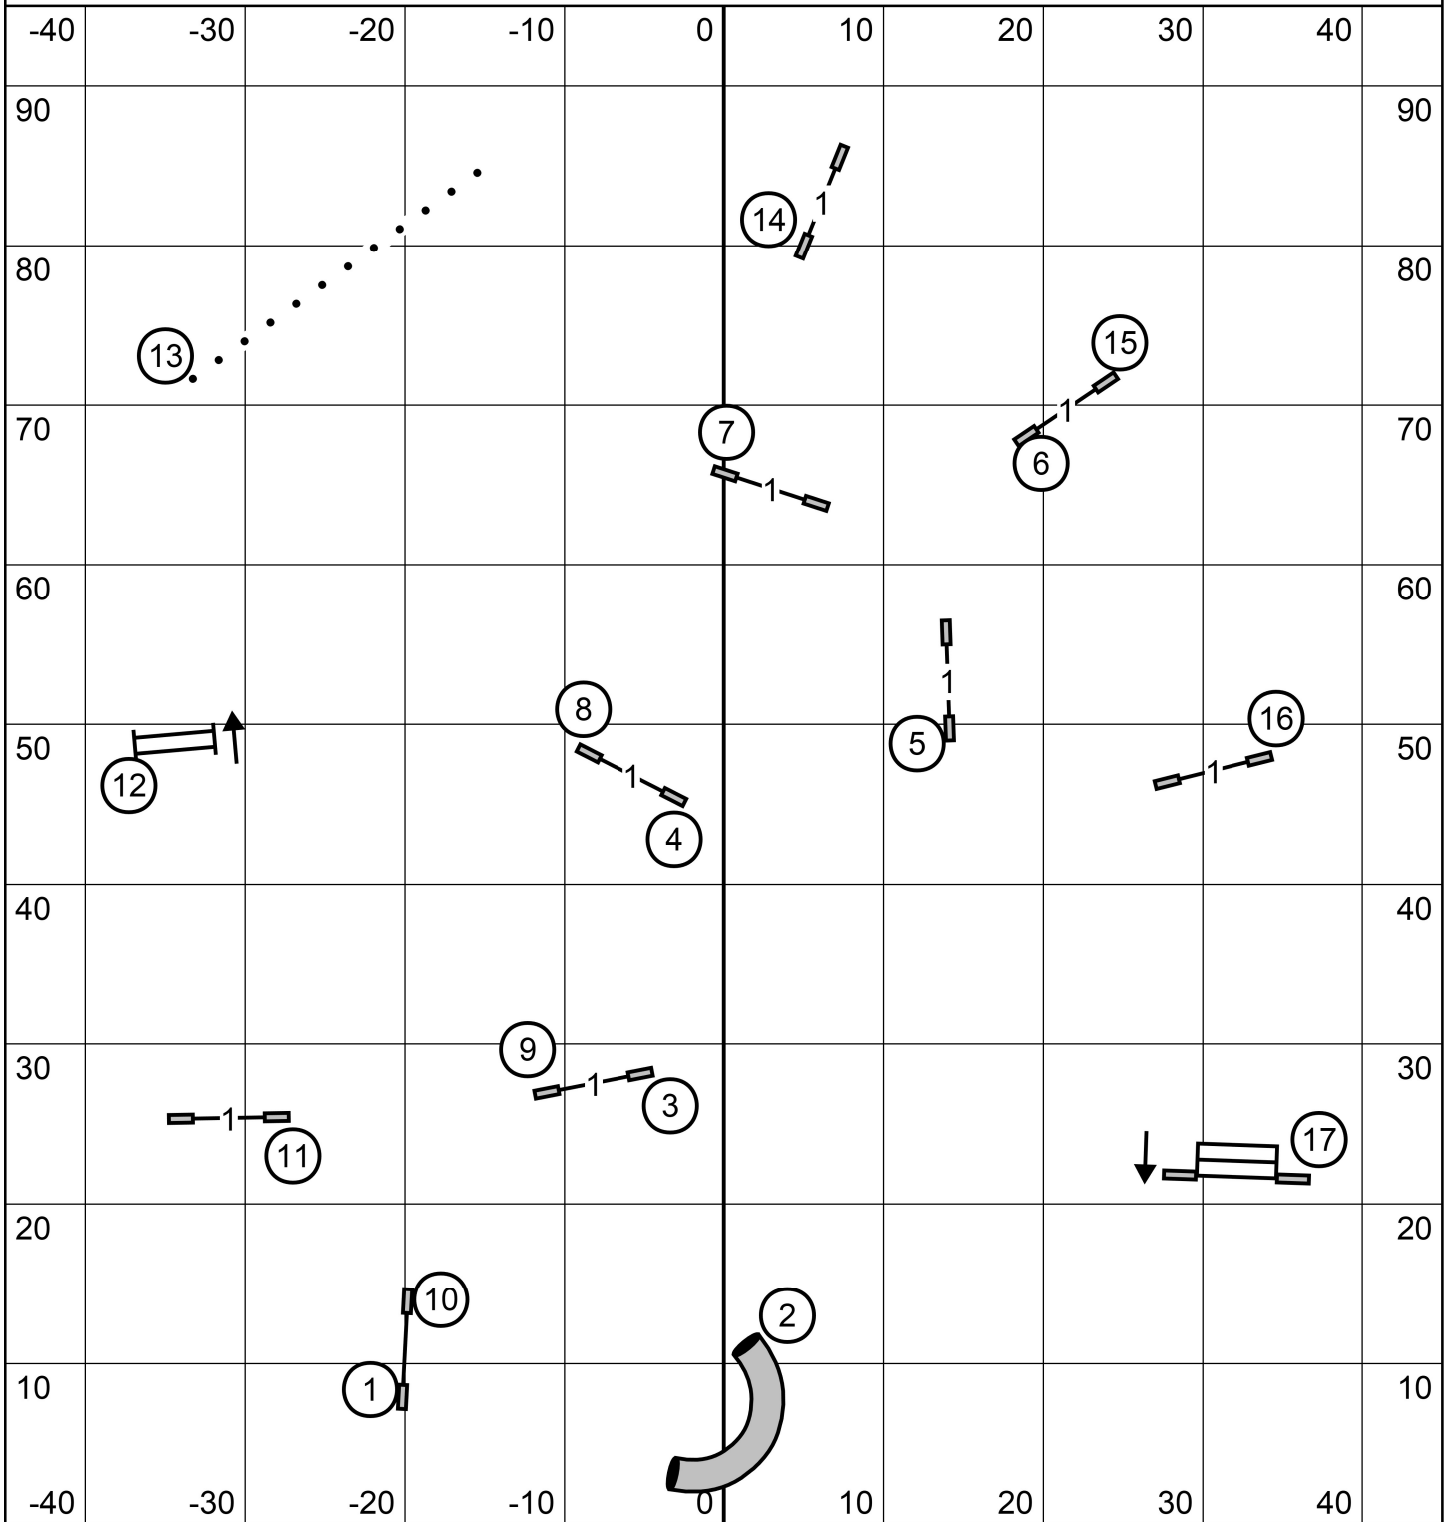

Dalmatian Club Greater St. Louis - April 9, 2023
Judge Lisa Selthofer - Open JWW