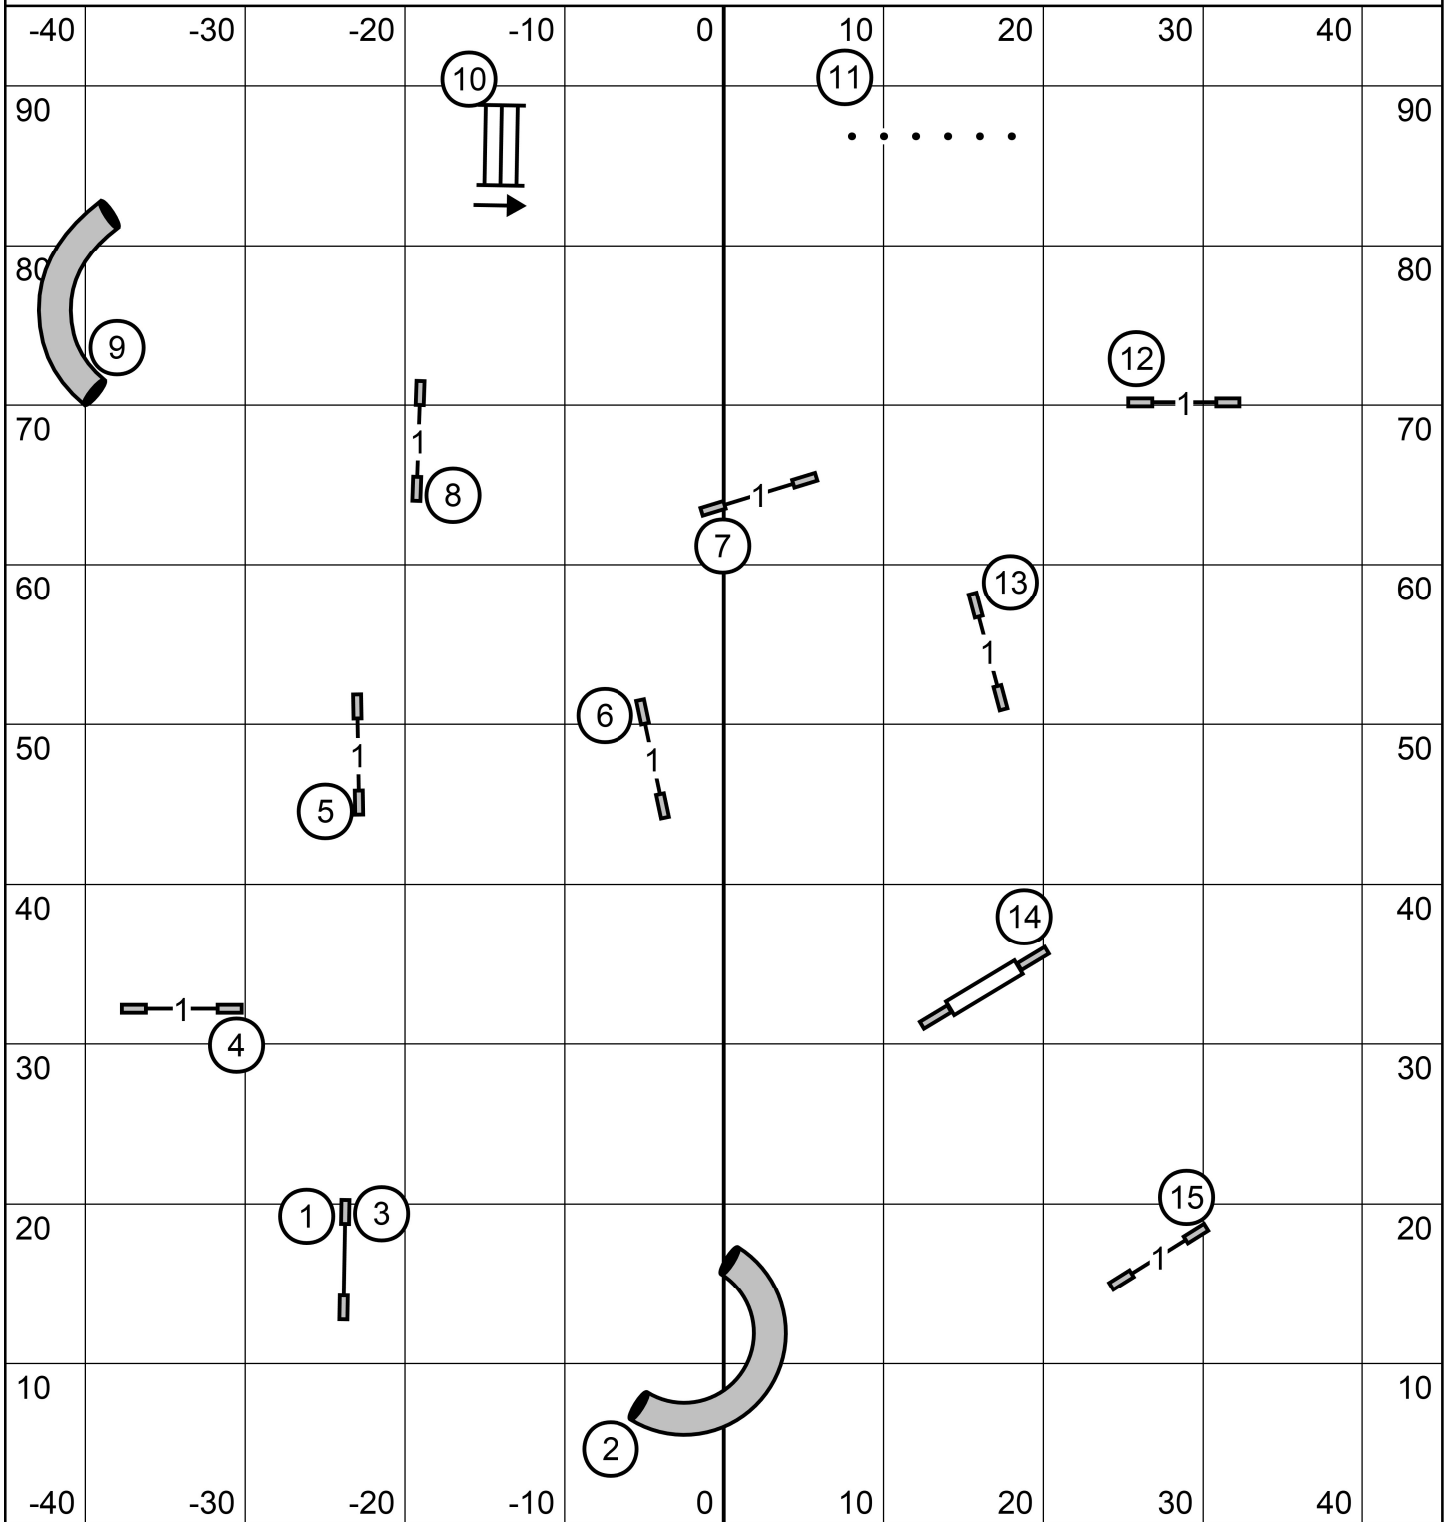

Dalmatian Club Greater St. Louis - April 8, 2023
Judge Lisa Selthofer - Novice JWW