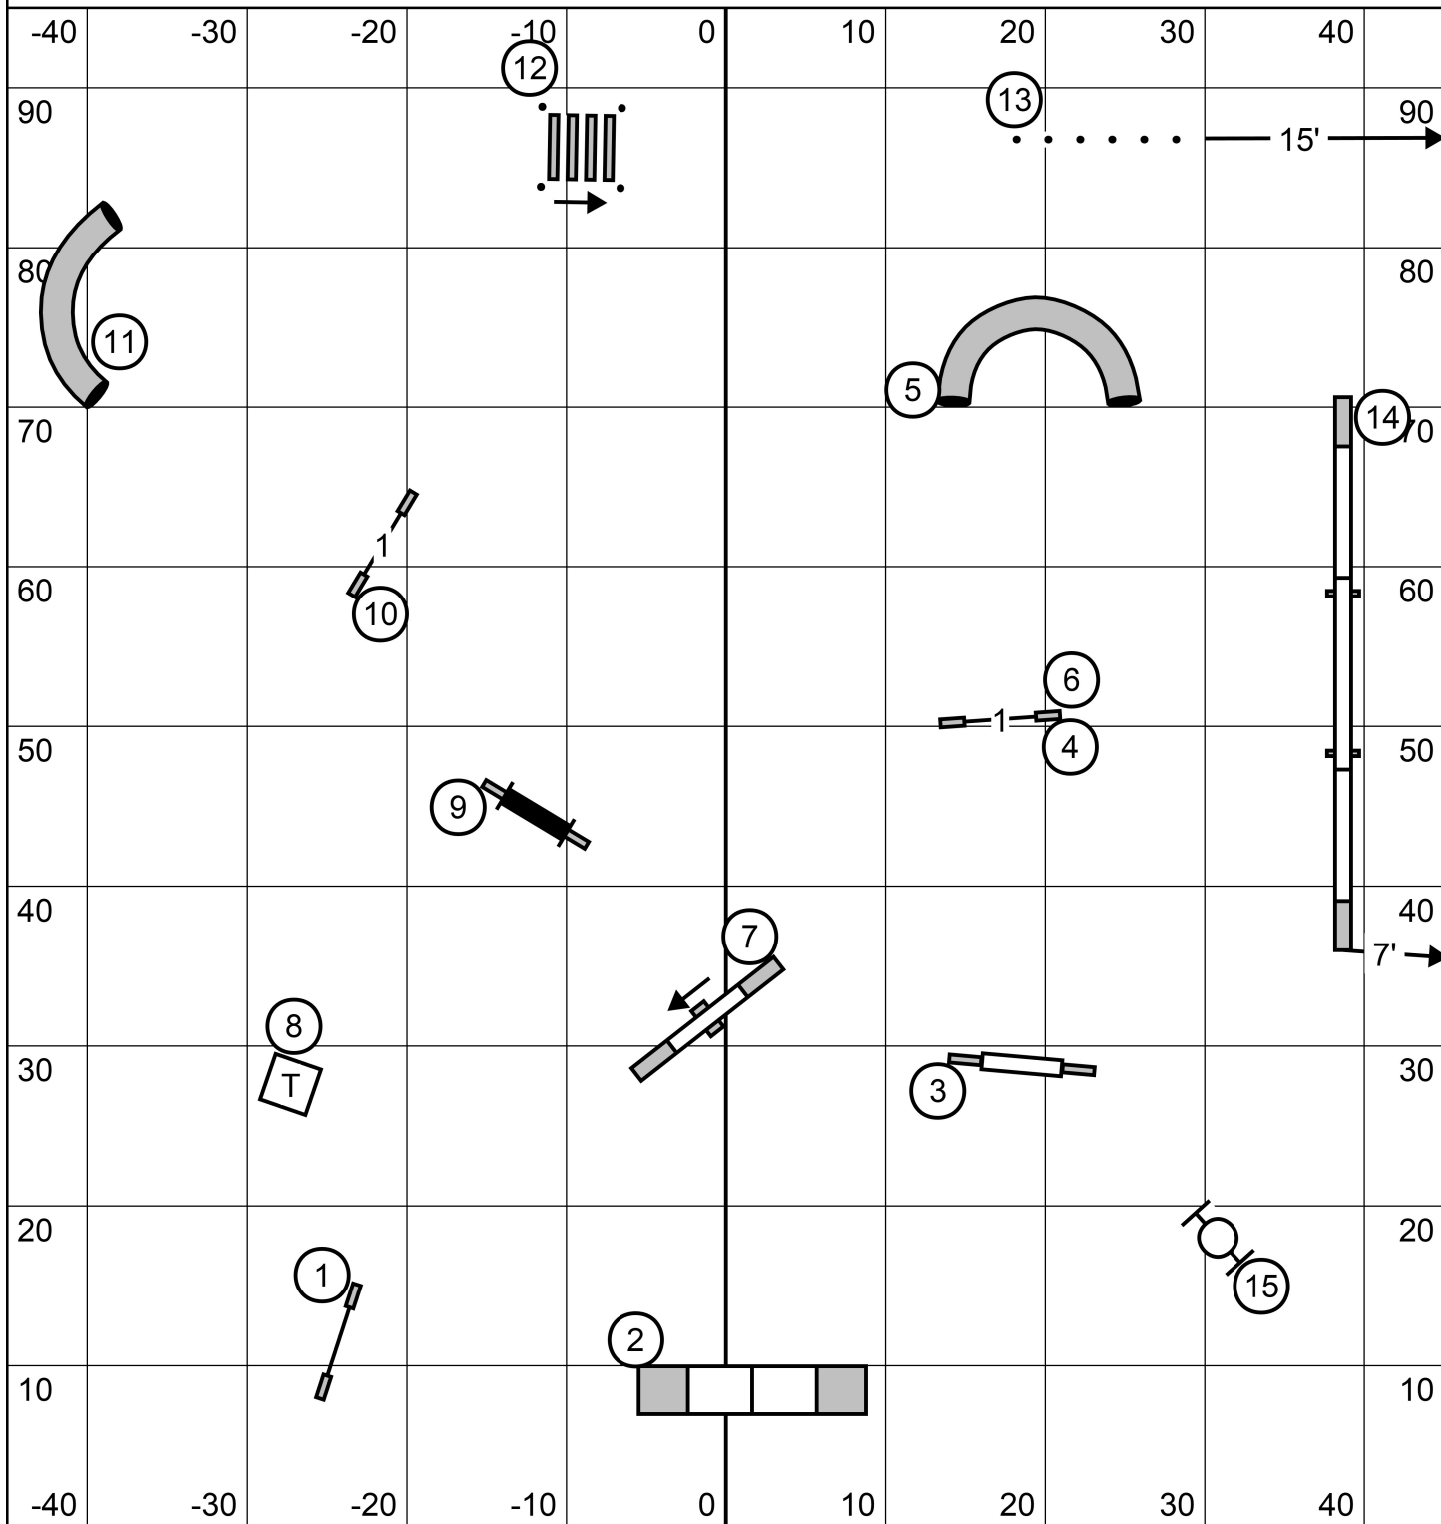

Dalmatian Club Greater St. Louis - April 8, 2023
 Judge Lisa Selthofer - Excellent/Master Standard

Dalmatian Club Greater St. Louis - April 8, 2023
 Judge Lisa Selthofer - Open Standard

Dalmatian Club Greater St. Louis - April 8, 2023
 Judge Lisa Selthofer - Novice Standard