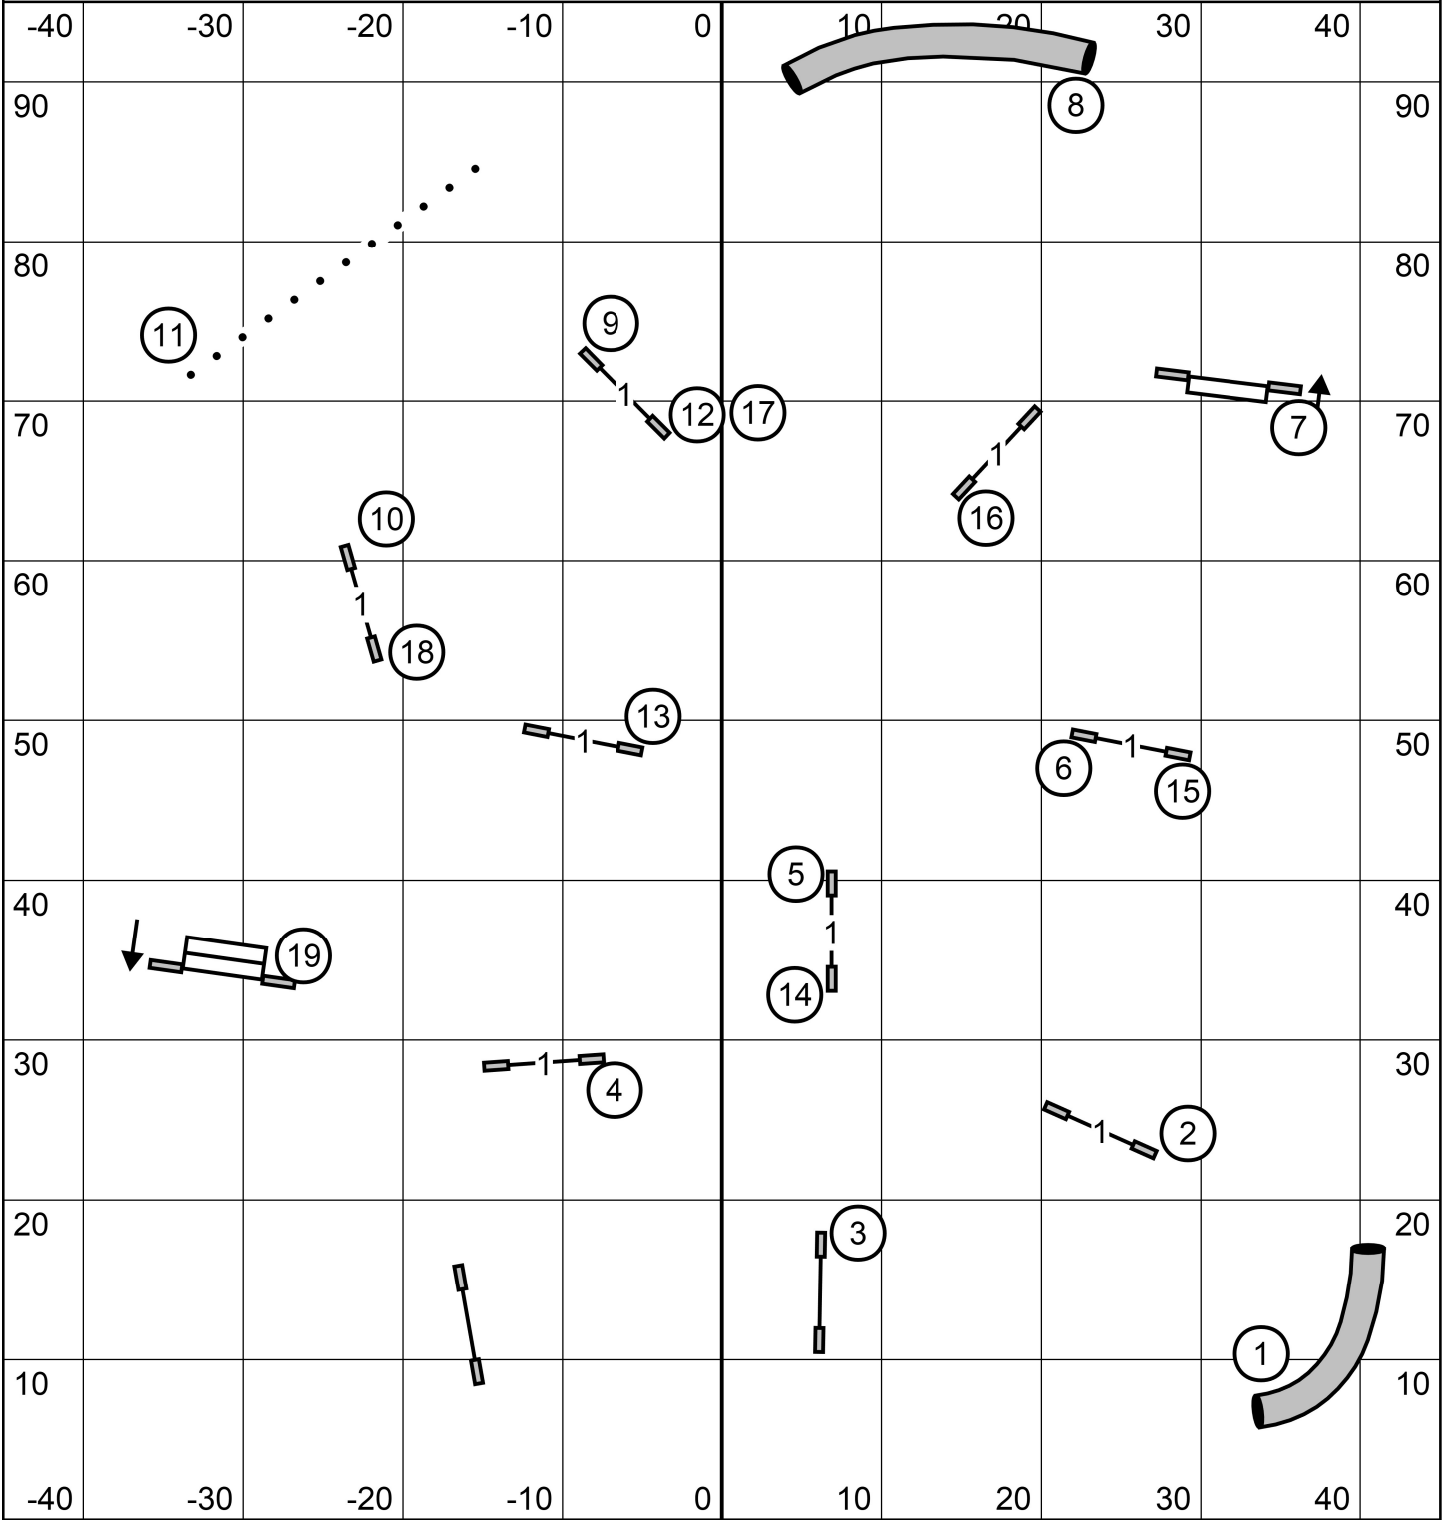

Dalmatian Club Greater St. Louis - April 9, 2023
Judge Lisa Selthofer - Excellent JWW