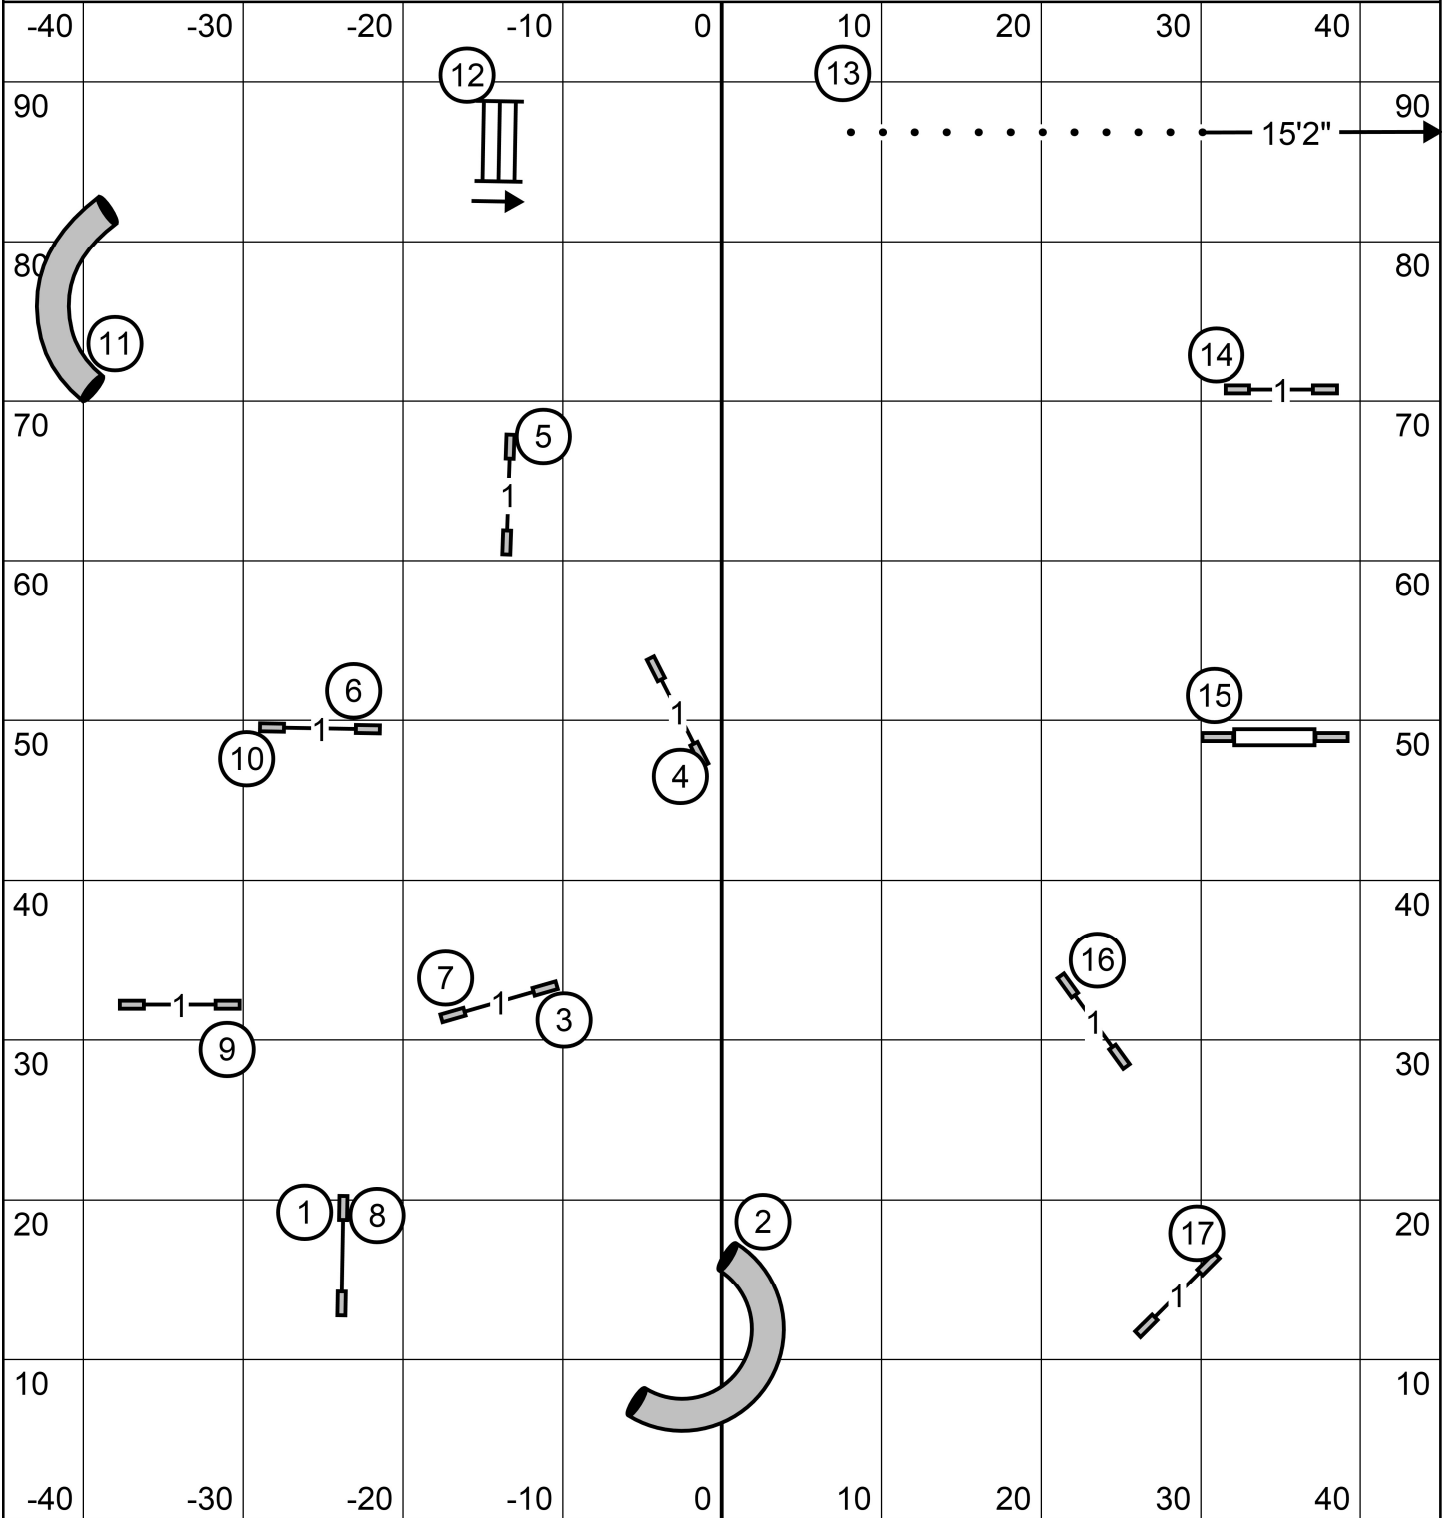

Dalmatian Club Greater St. Louis - April 8, 2023
Judge Lisa Selthofer - Open JWW