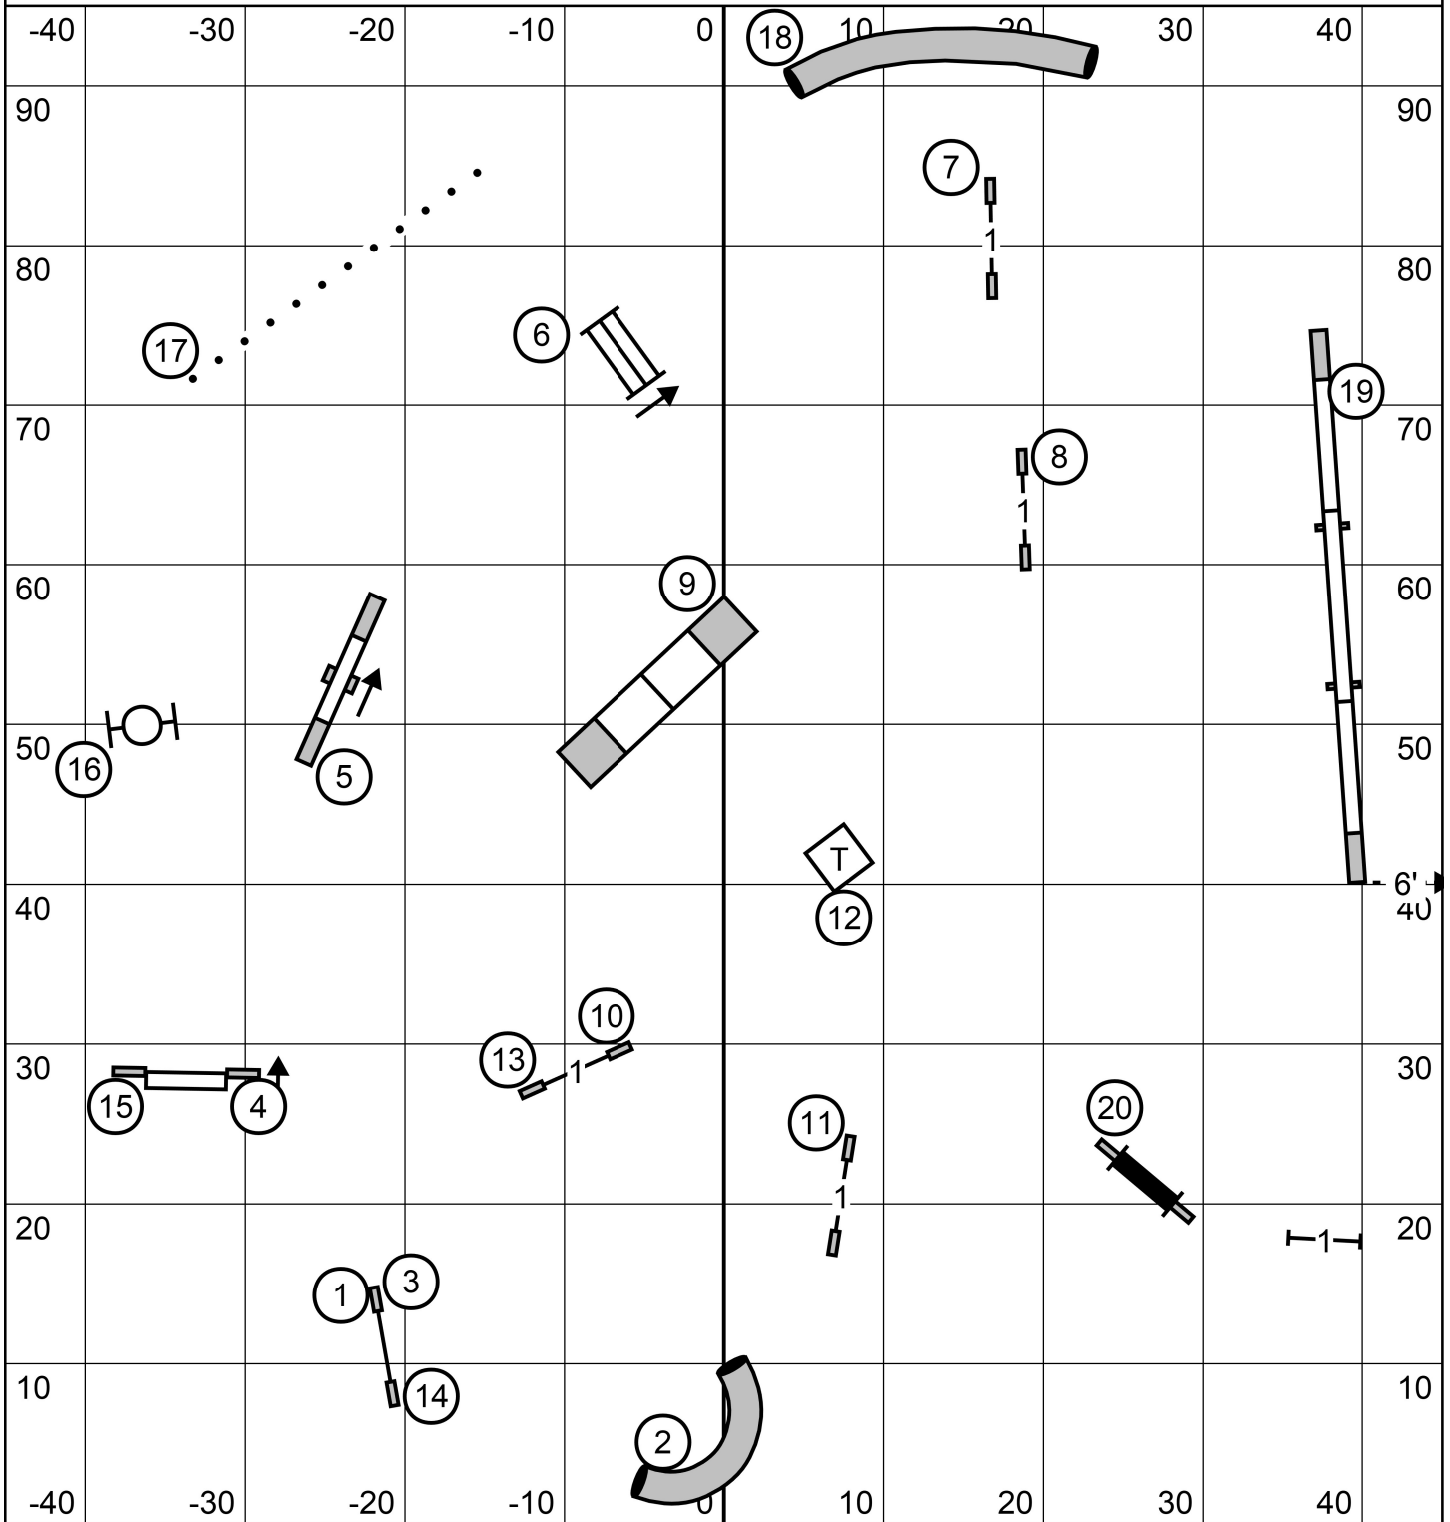

Dalmatian Club Greater St. Louis - April 9, 2023
Judge Lisa Selthofer - Excellent/Master Standard