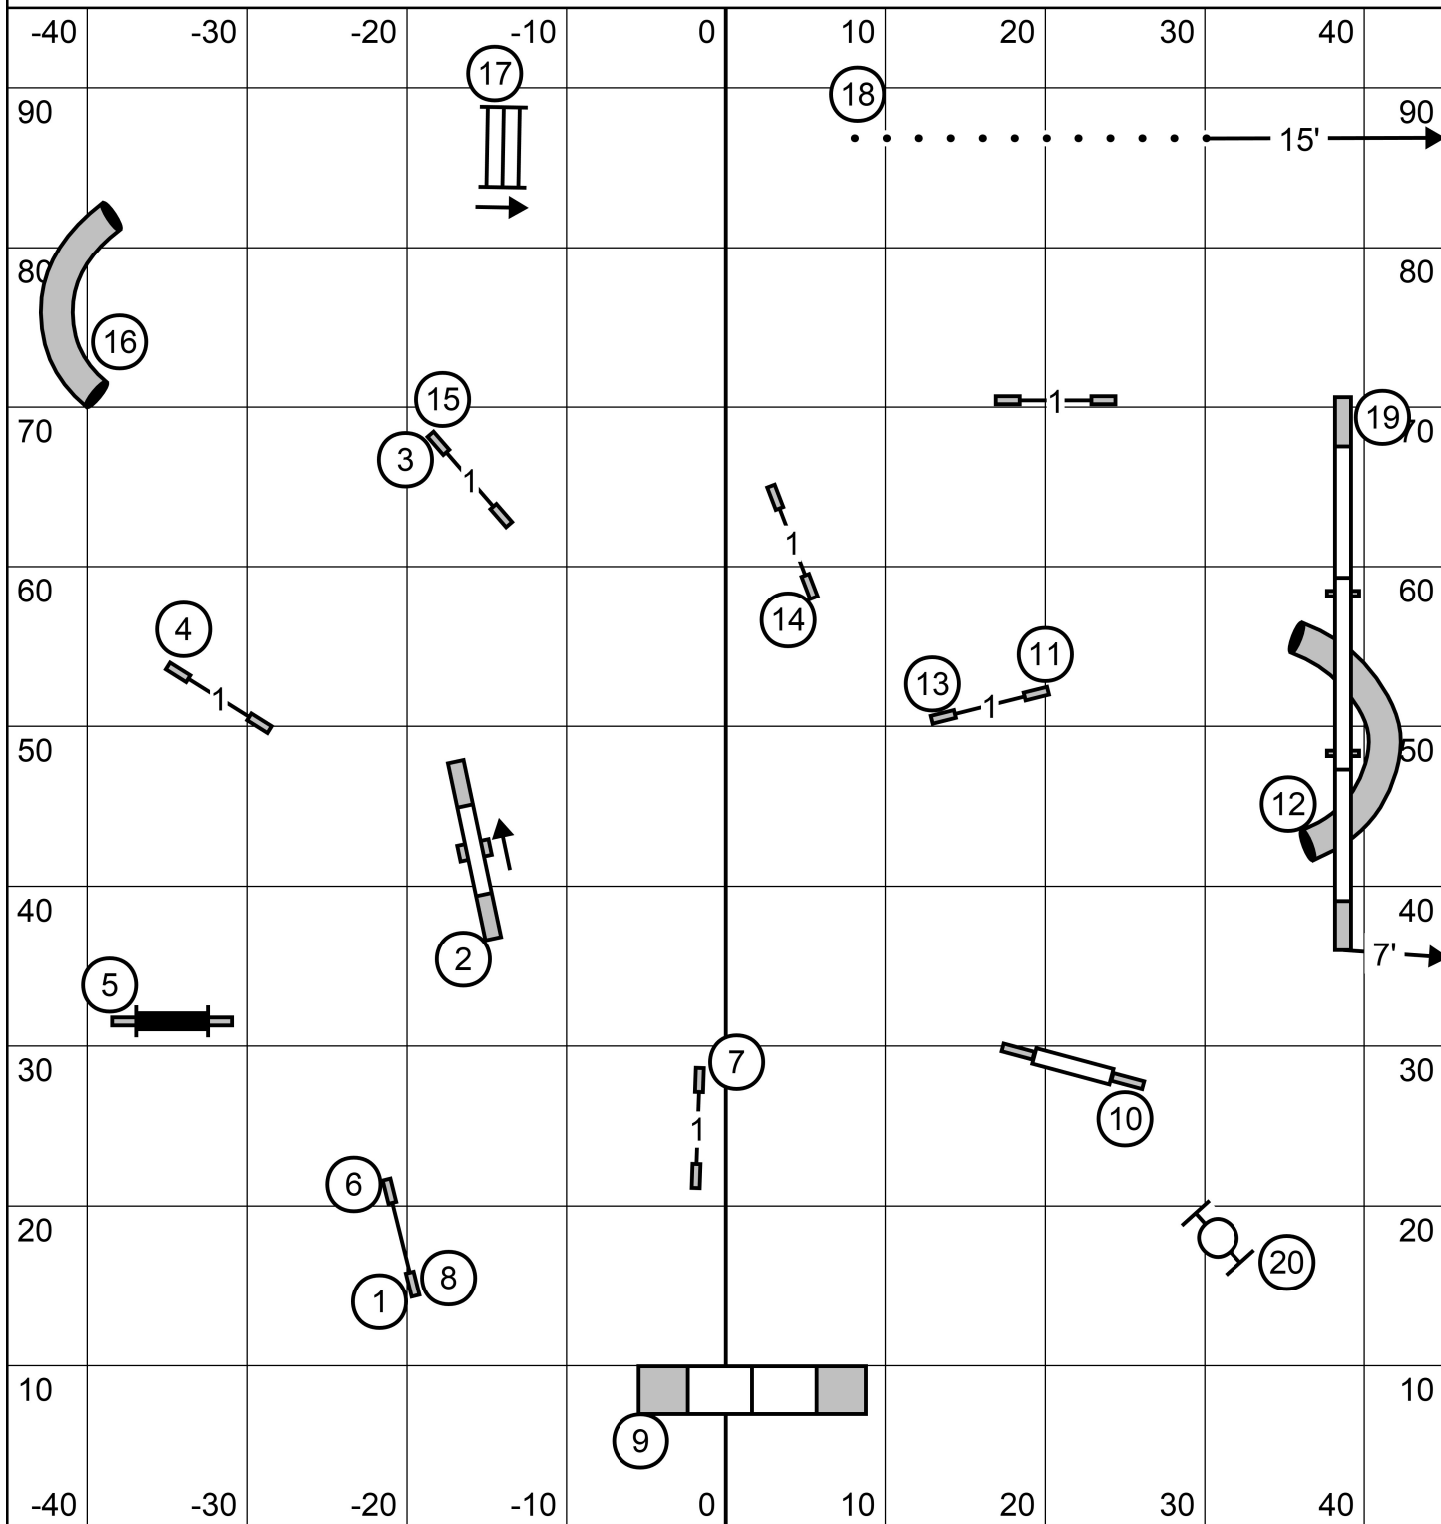

Dalmatian Club Greater St. Louis - April 8, 2023
Judge Lisa Selthofer - Premier JWW

Dalmatian Club Greater St. Louis - April 8, 2023
 Judge Lisa Selthofer - Excellent JWW

Dalmatian Club Greater St. Louis - April 8, 2023
 Judge Lisa Selthofer - Premier Standard