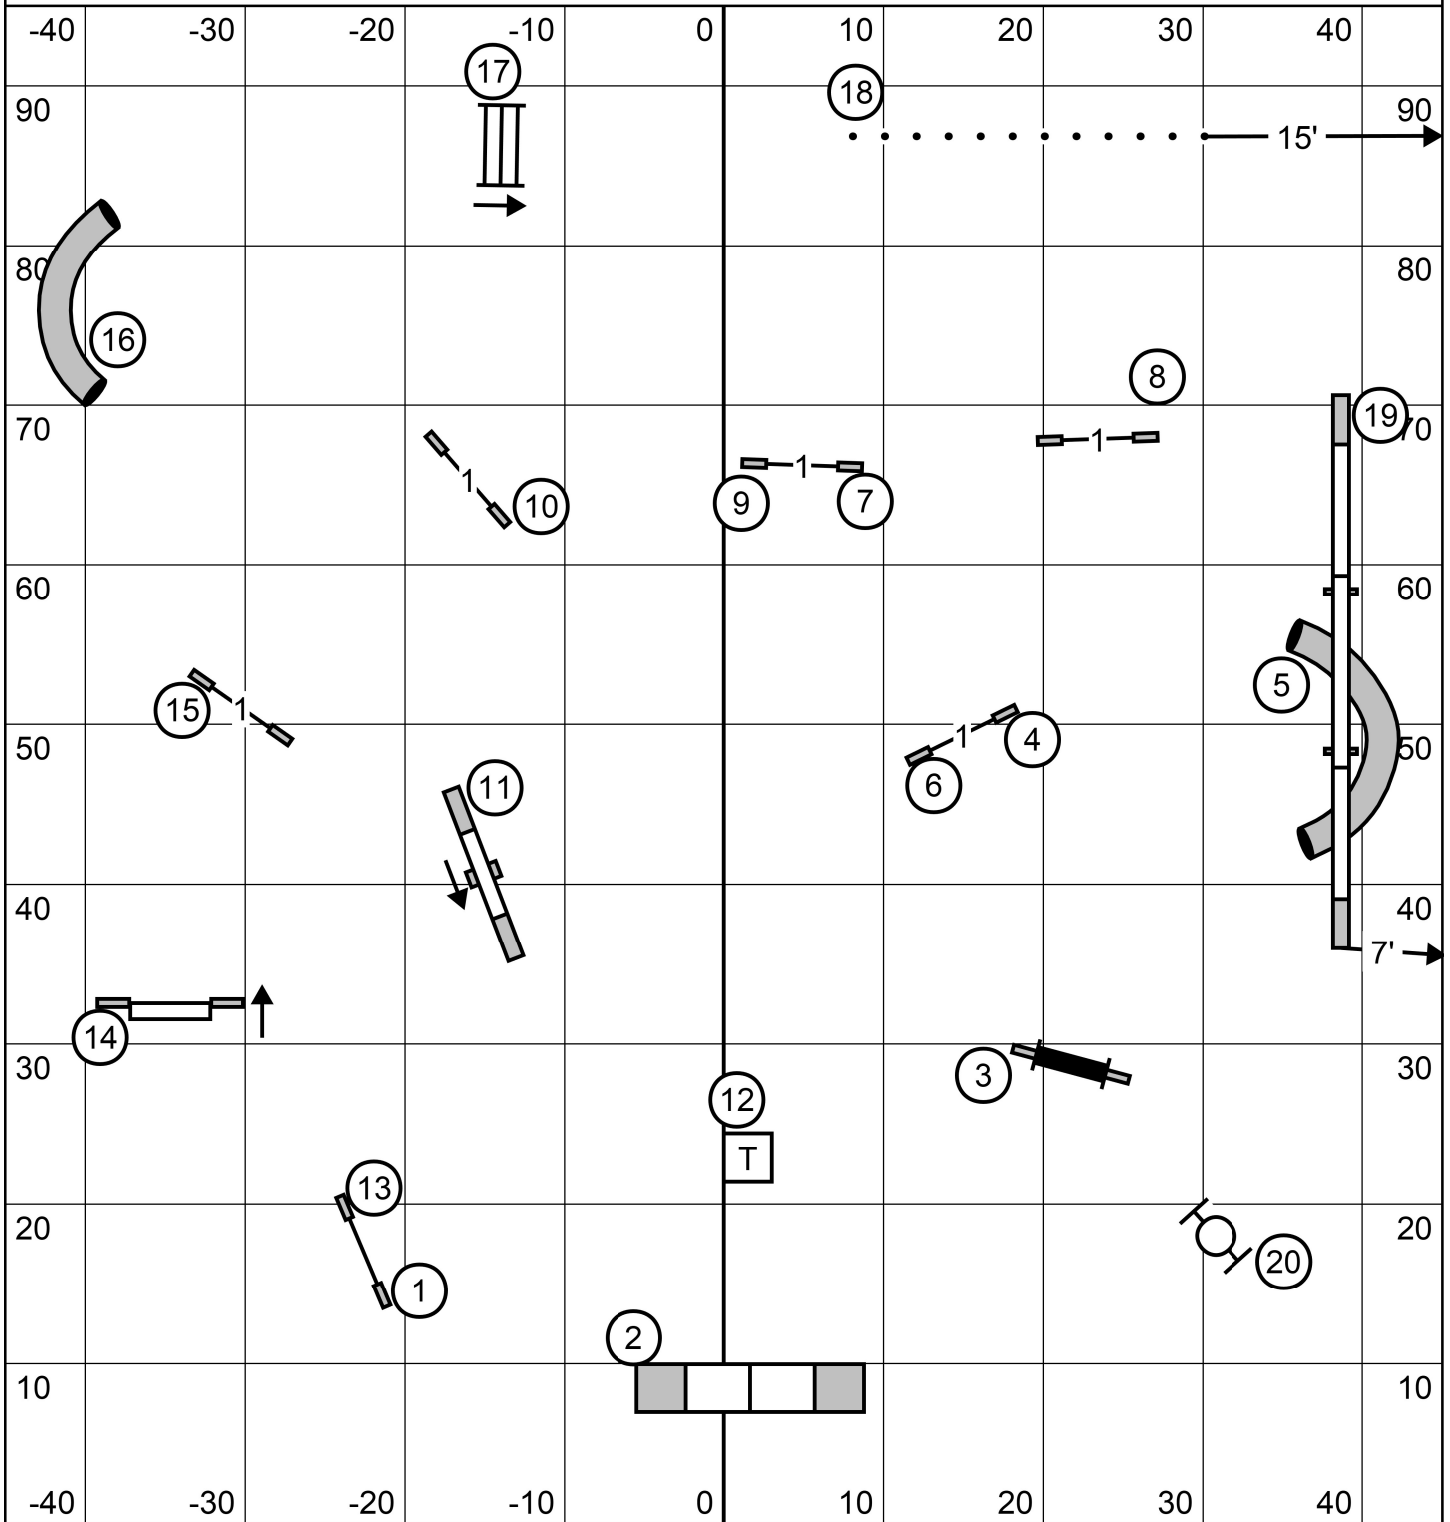

Dalmatian Club Greater St. Louis - April 8, 2023
 Judge Lisa Selthofer - Excellent/Master Standard

Dalmatian Club Greater St. Louis - April 8, 2023
 Judge Lisa Selthofer - Open Standard

Dalmatian Club Greater St. Louis - April 8, 2023
 Judge Lisa Selthofer - Novice Standard