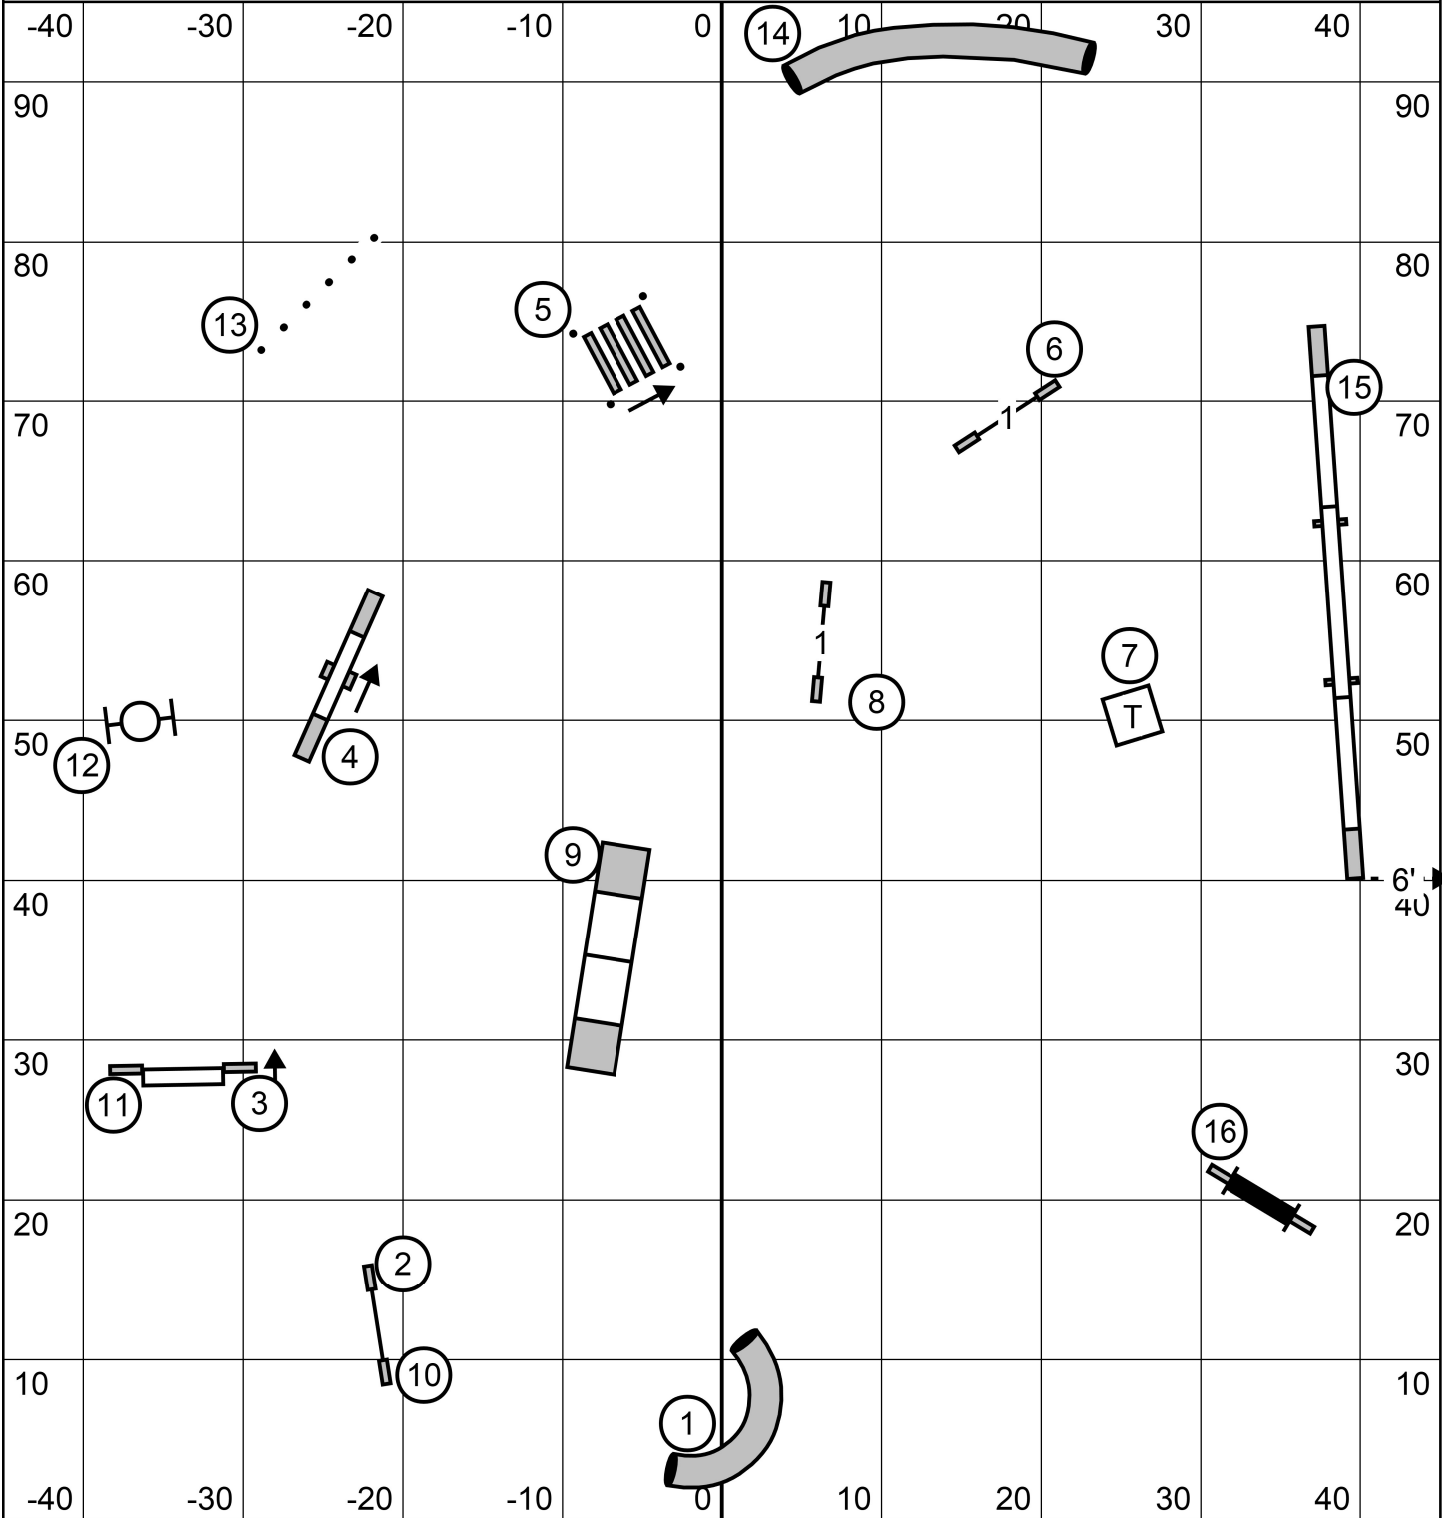

Dalmatian Club Greater St. Louis - April 9, 2023
 Judge Lisa Selthofer - Novice Standard

Dalmatian Club Greater St. Louis - April 9, 2023
 Judge Lisa Selthofer - Open JWW

Dalmatian Club Greater St. Louis - April 9, 2023
Judge Lisa Selthofer - Novice JWW