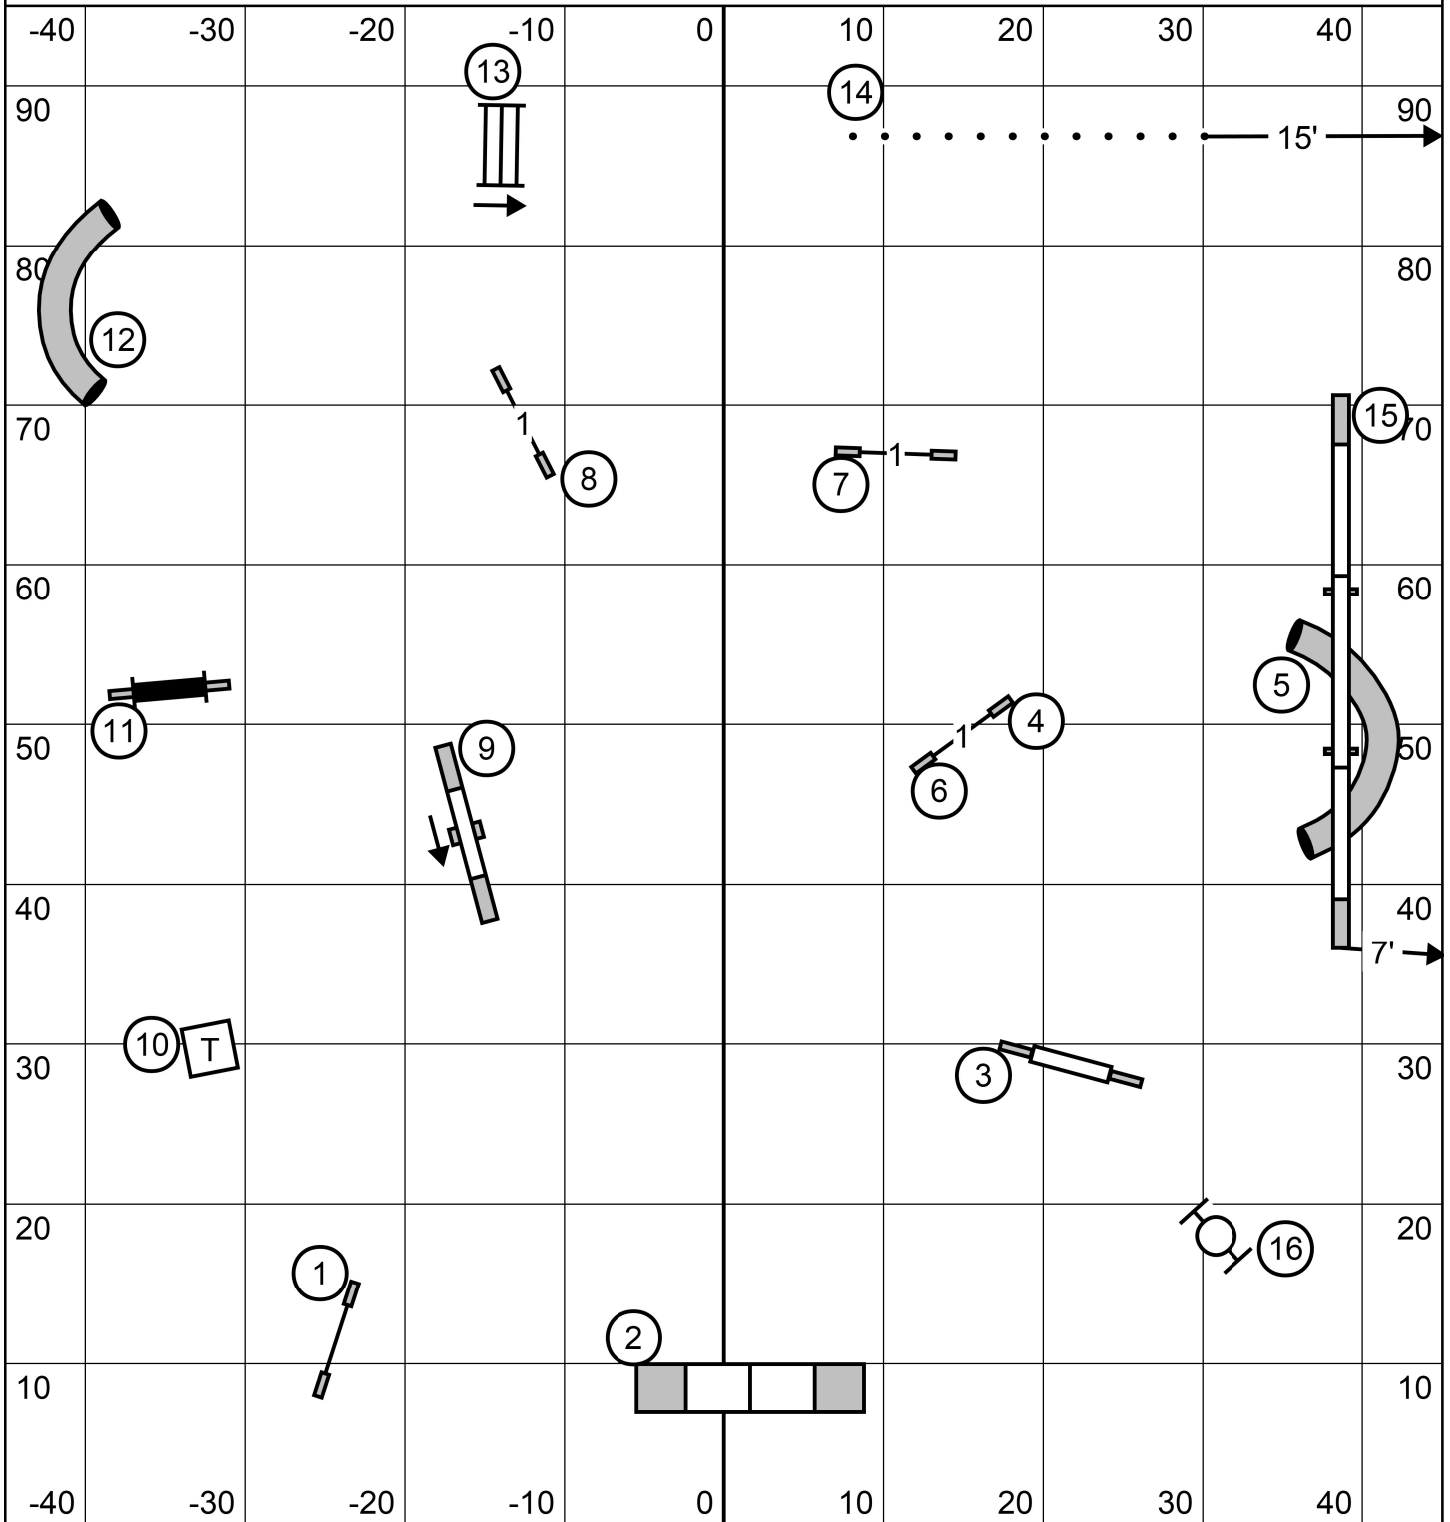

Dalmatian Club Greater St. Louis - April 8, 2023
Judge Lisa Selthofer - Open Standard