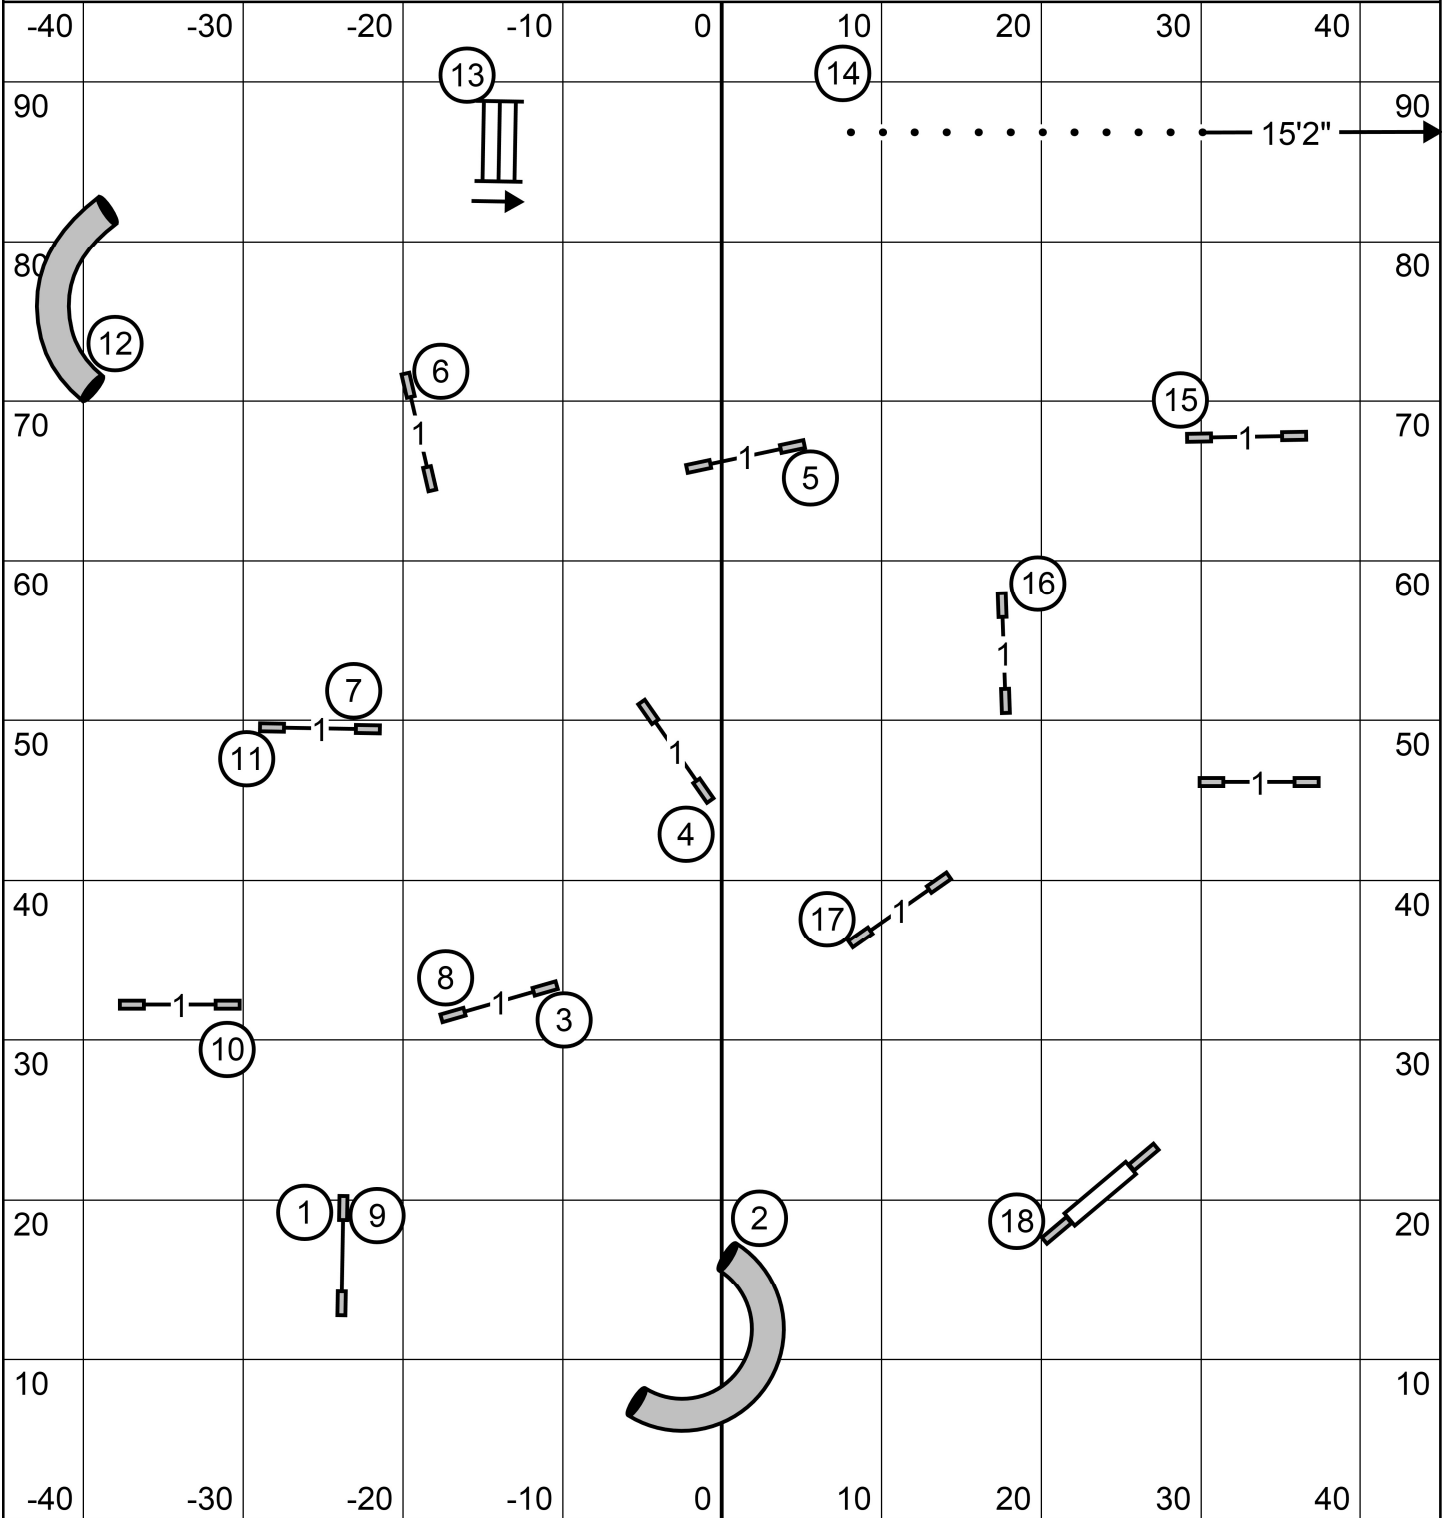

Dalmatian Club Greater St. Louis - April 8, 2023
Judge Lisa Selthofer - Premier JWW

Dalmatian Club Greater St. Louis - April 8, 2023
 Judge Lisa Selthofer - Excellent JWW

Dalmatian Club Greater St. Louis - April 8, 2023
 Judge Lisa Selthofer - Premier Standard