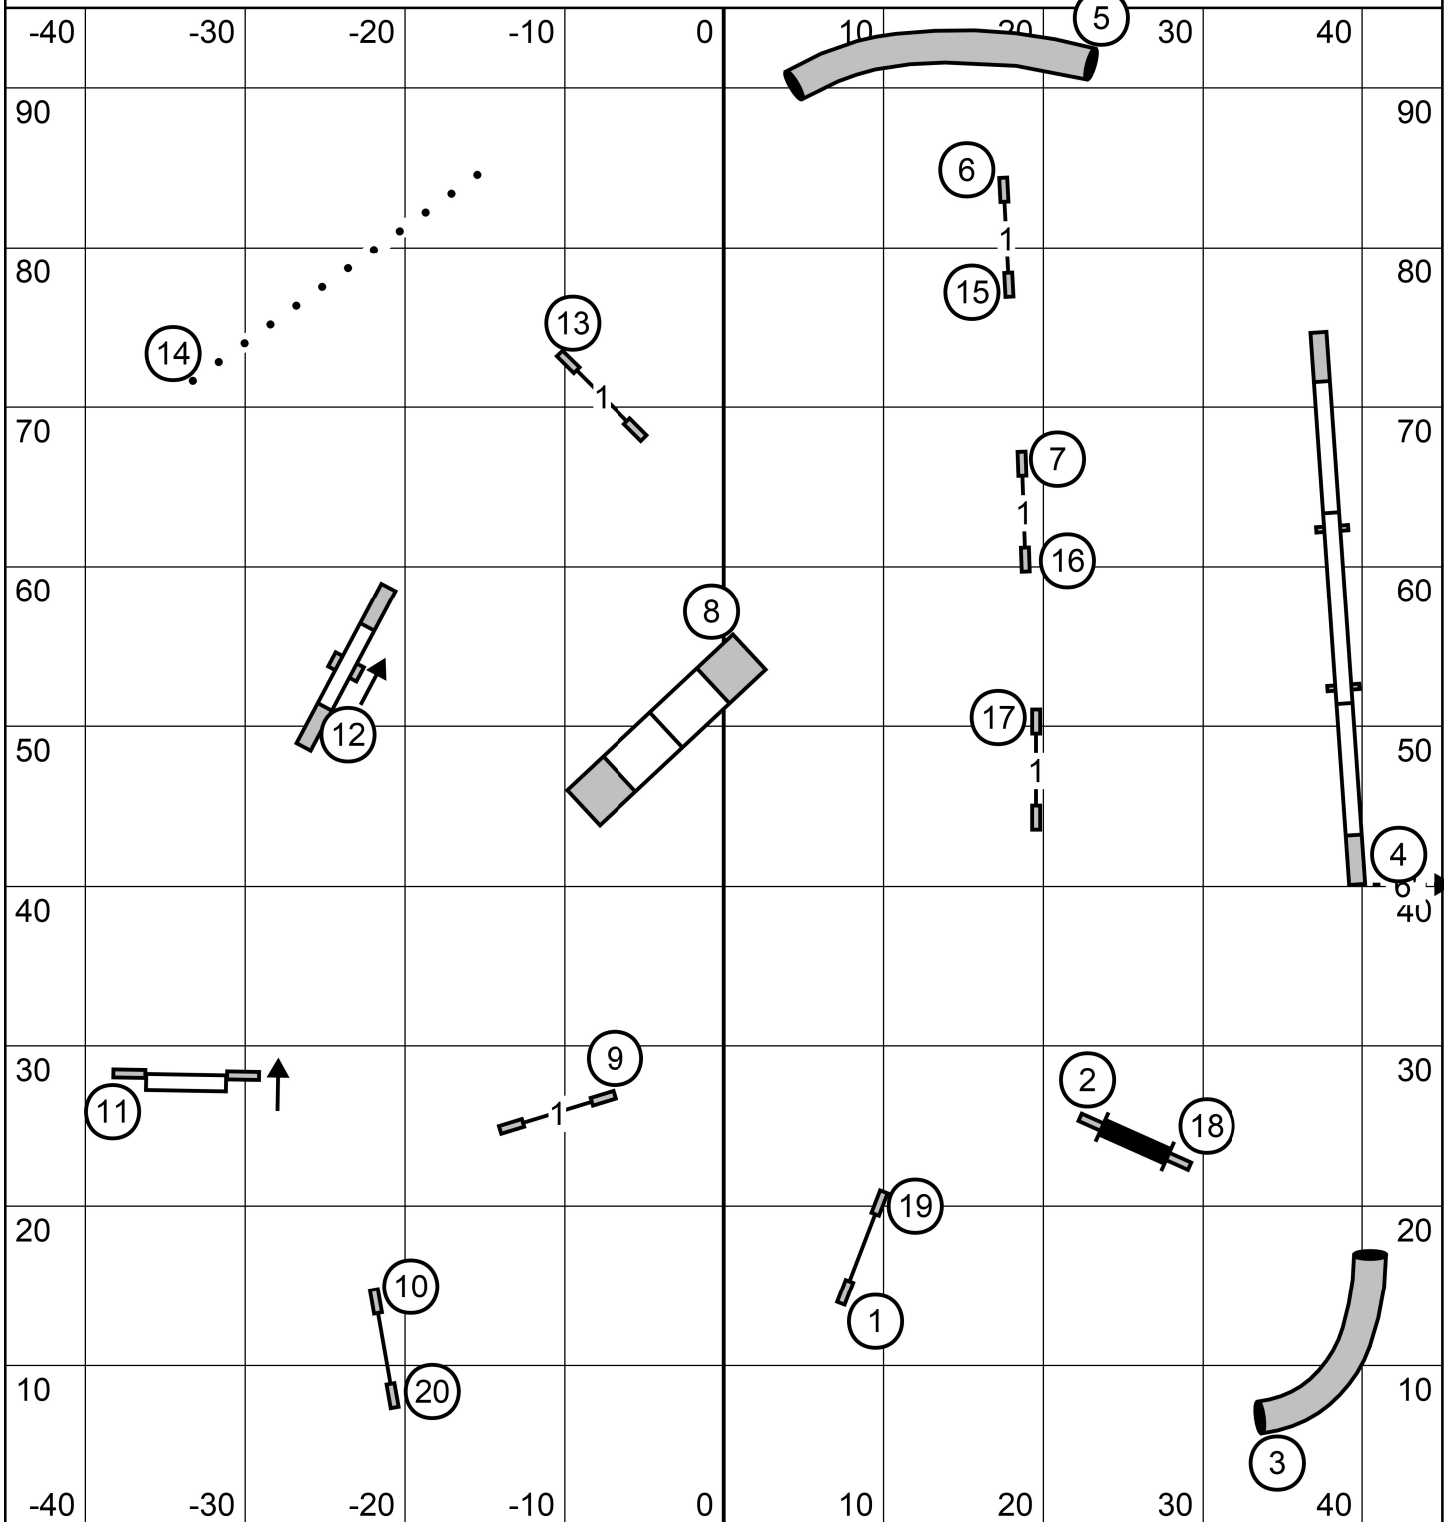

Dalmatian Club Greater St. Louis - April 9, 2023
Judge Lisa Selthofer - Premier Standard