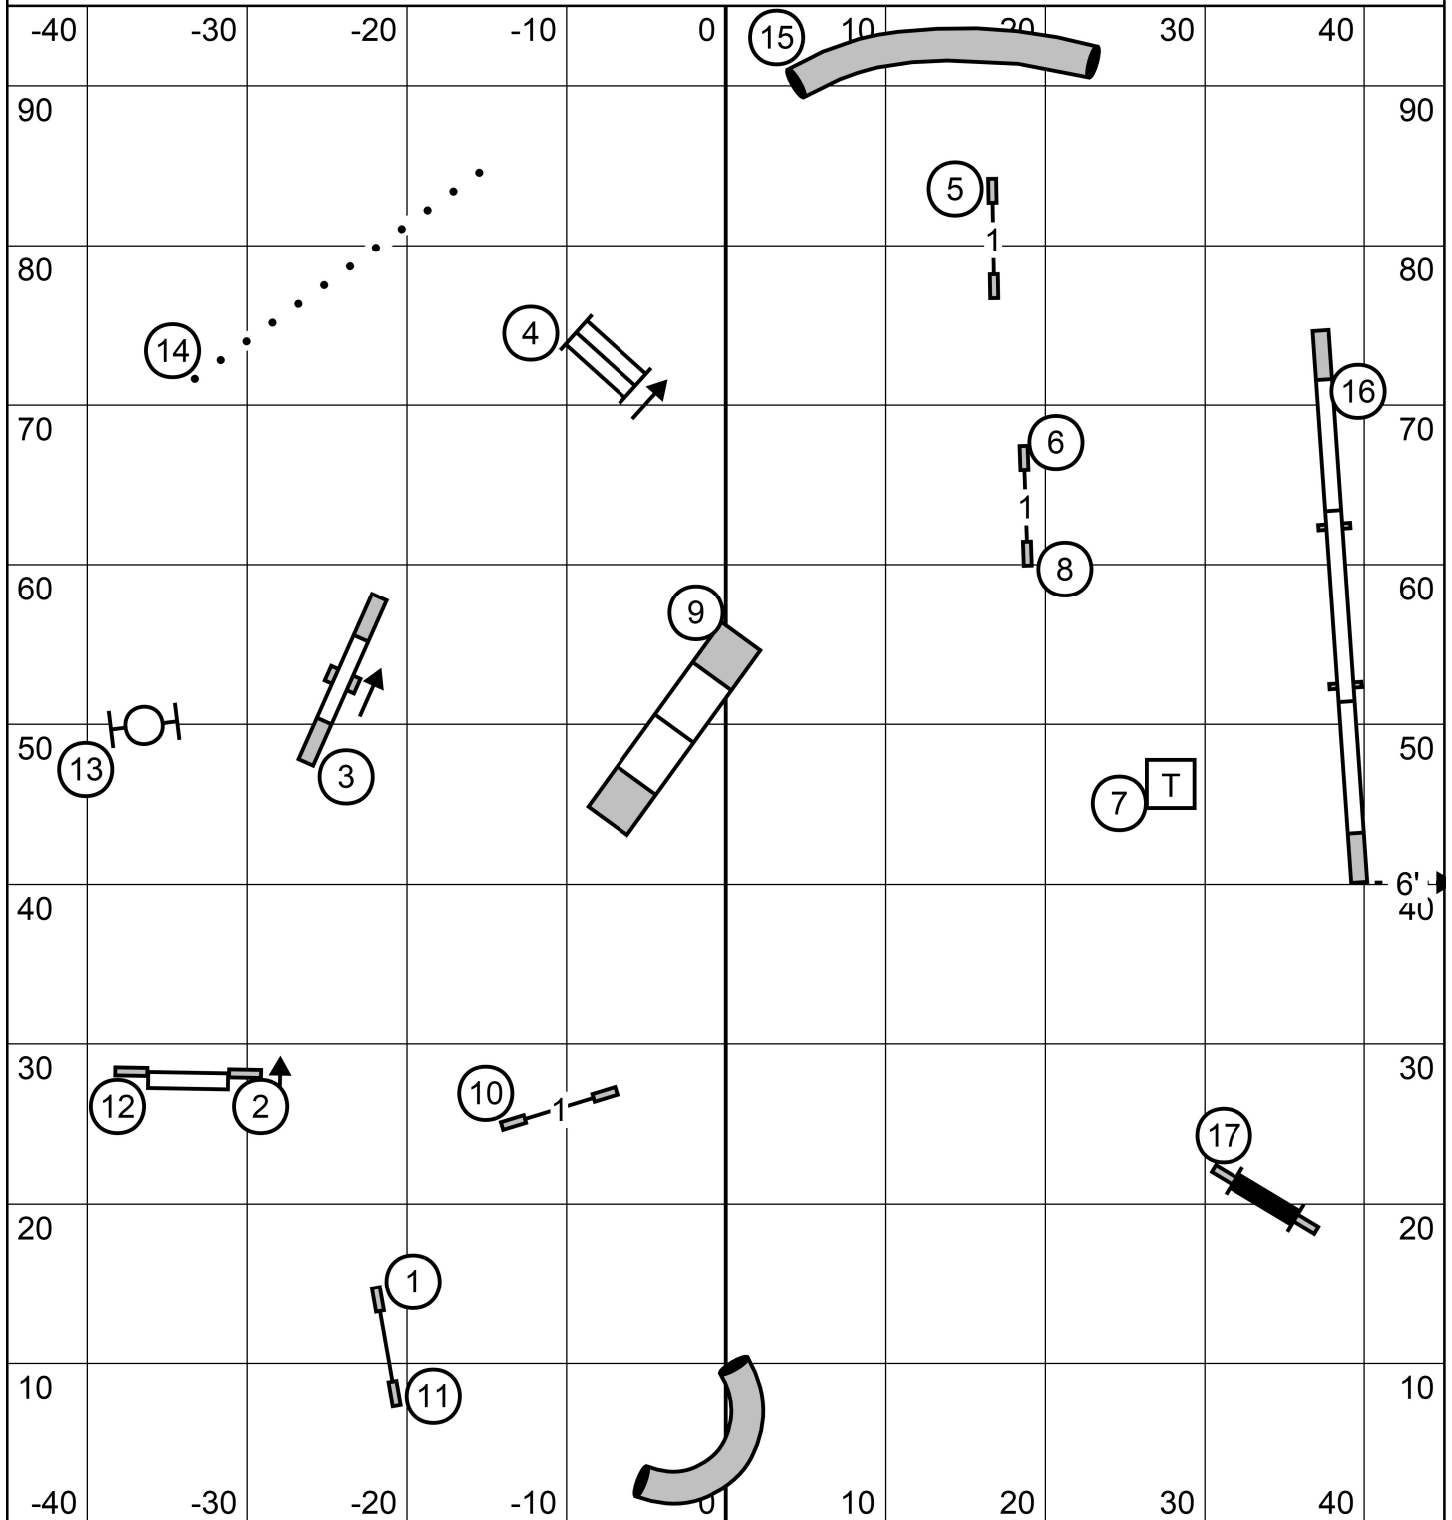

Dalmatian Club Greater St. Louis - April 9, 2023
Judge Lisa Selthofer - Open Standard