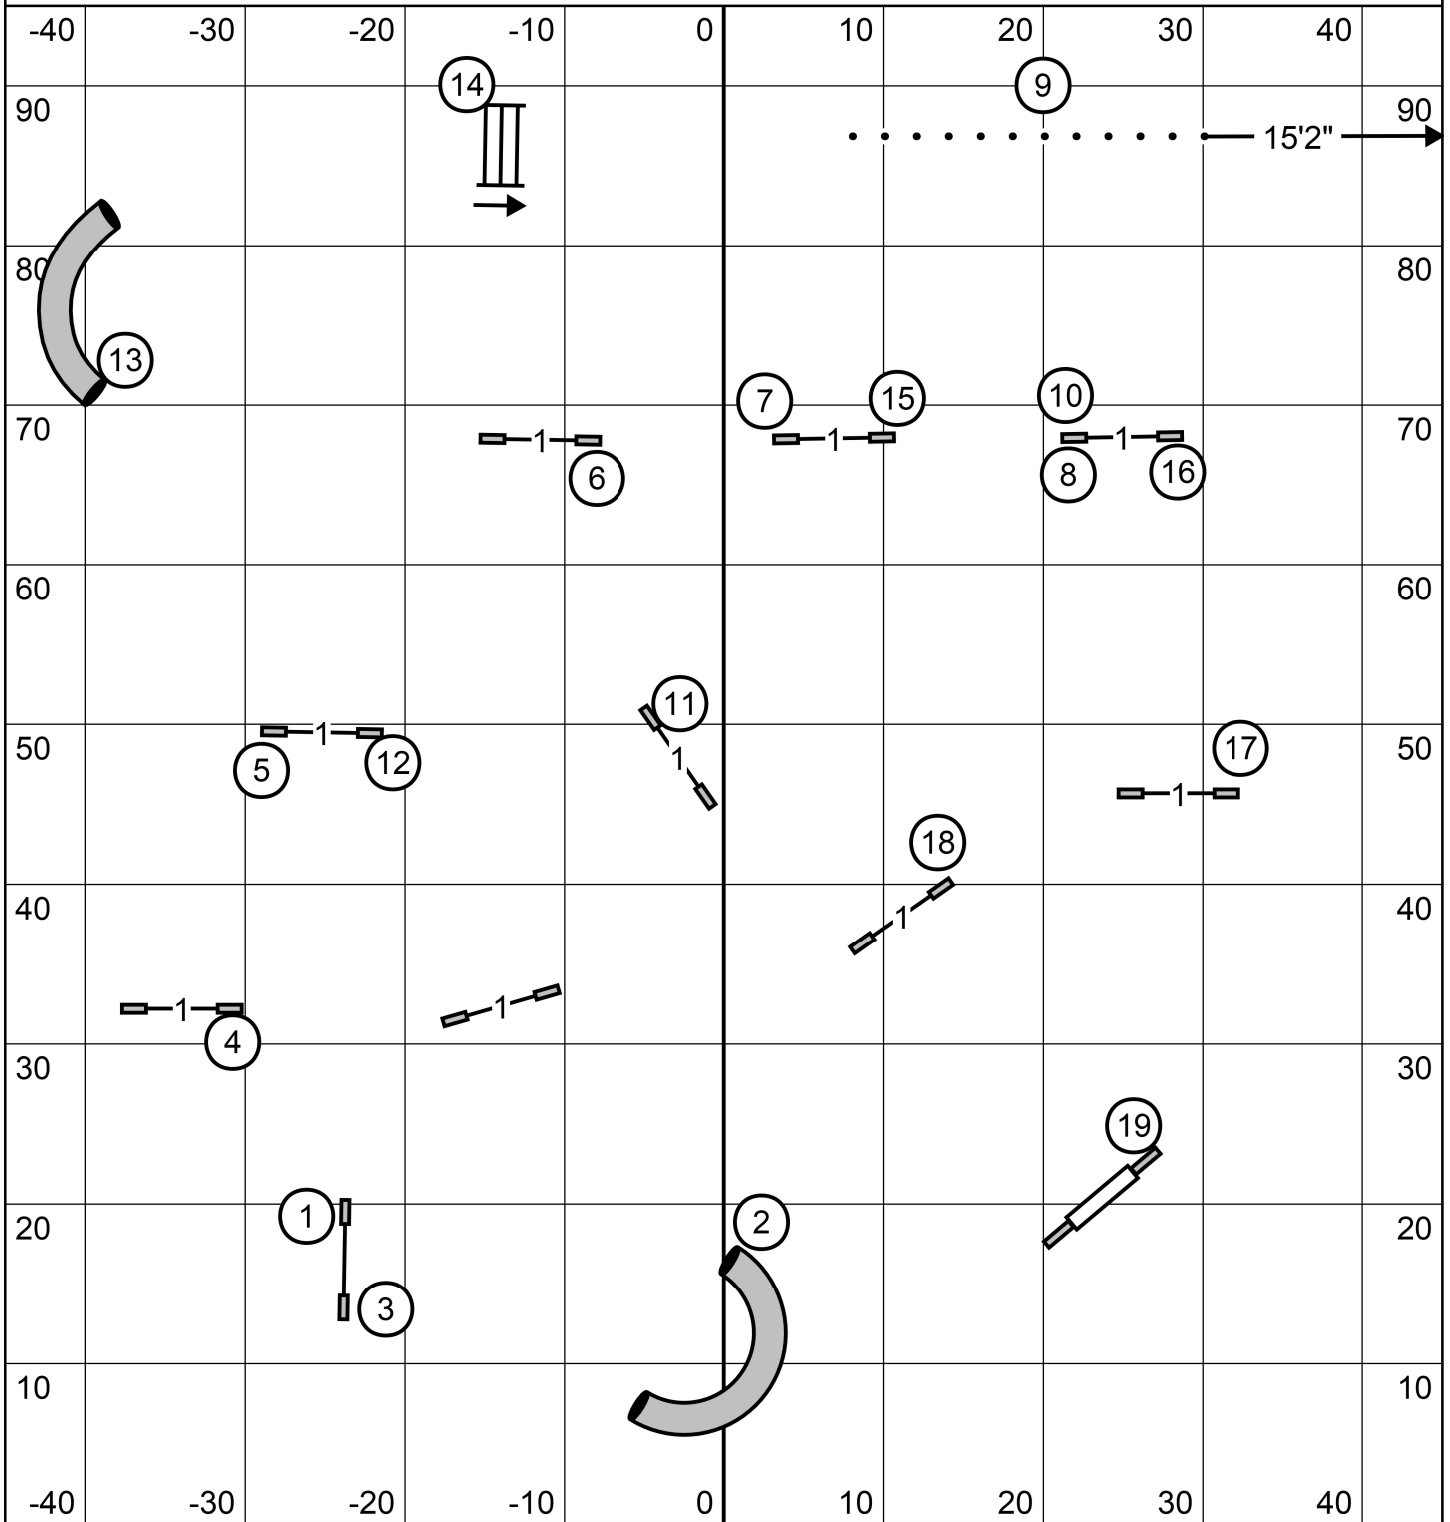

Dalmatian Club Greater St. Louis - April 8, 2023
Judge Lisa Selthofer - Premier JWW