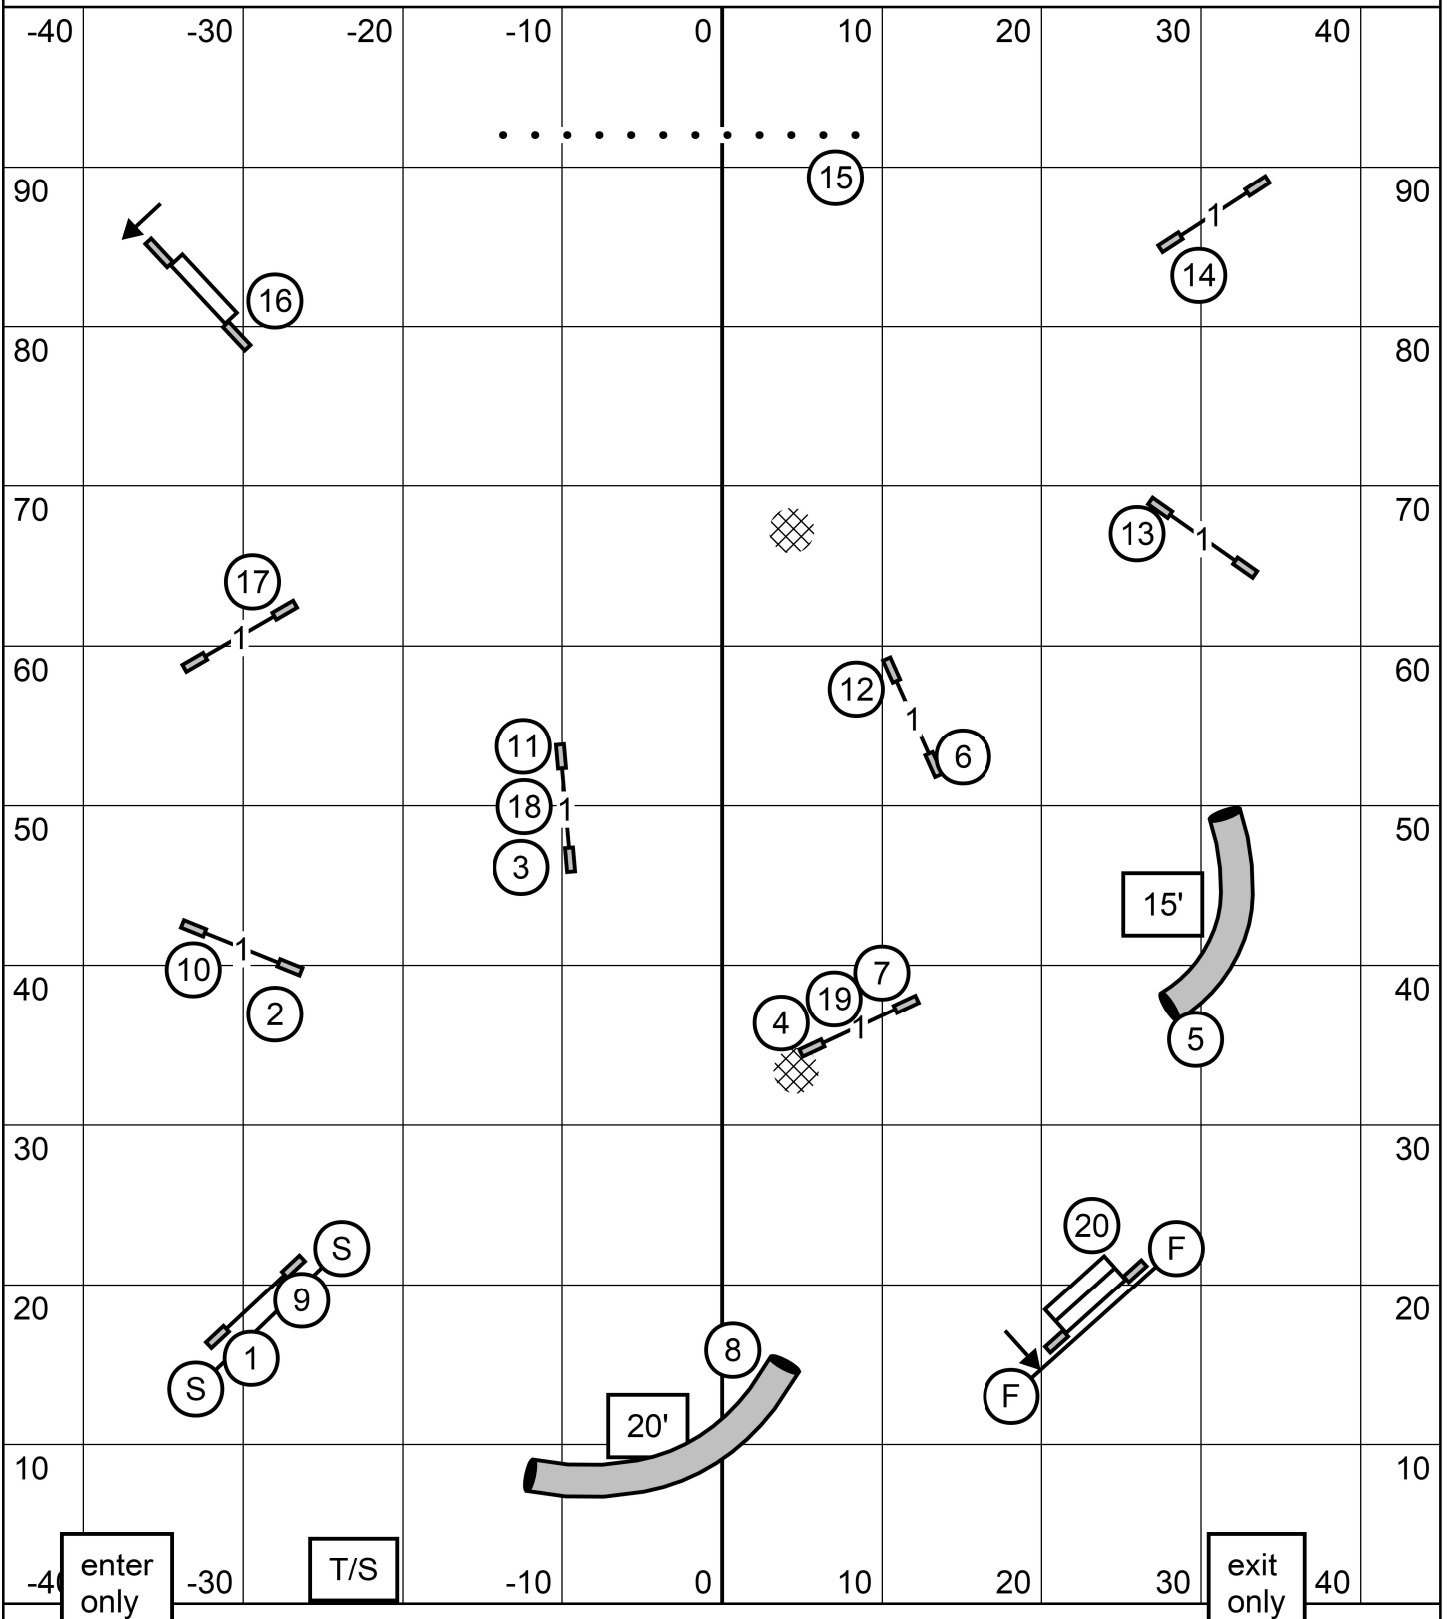

EXCELLENT/MASTER JWW

Greater St. Louis Shetland Sheepdog Club

Saturday, May 27, 2023 * Triune Canine Training and Event Center * Wood River, IL

Excellent/Master JWW * Mary Mullen