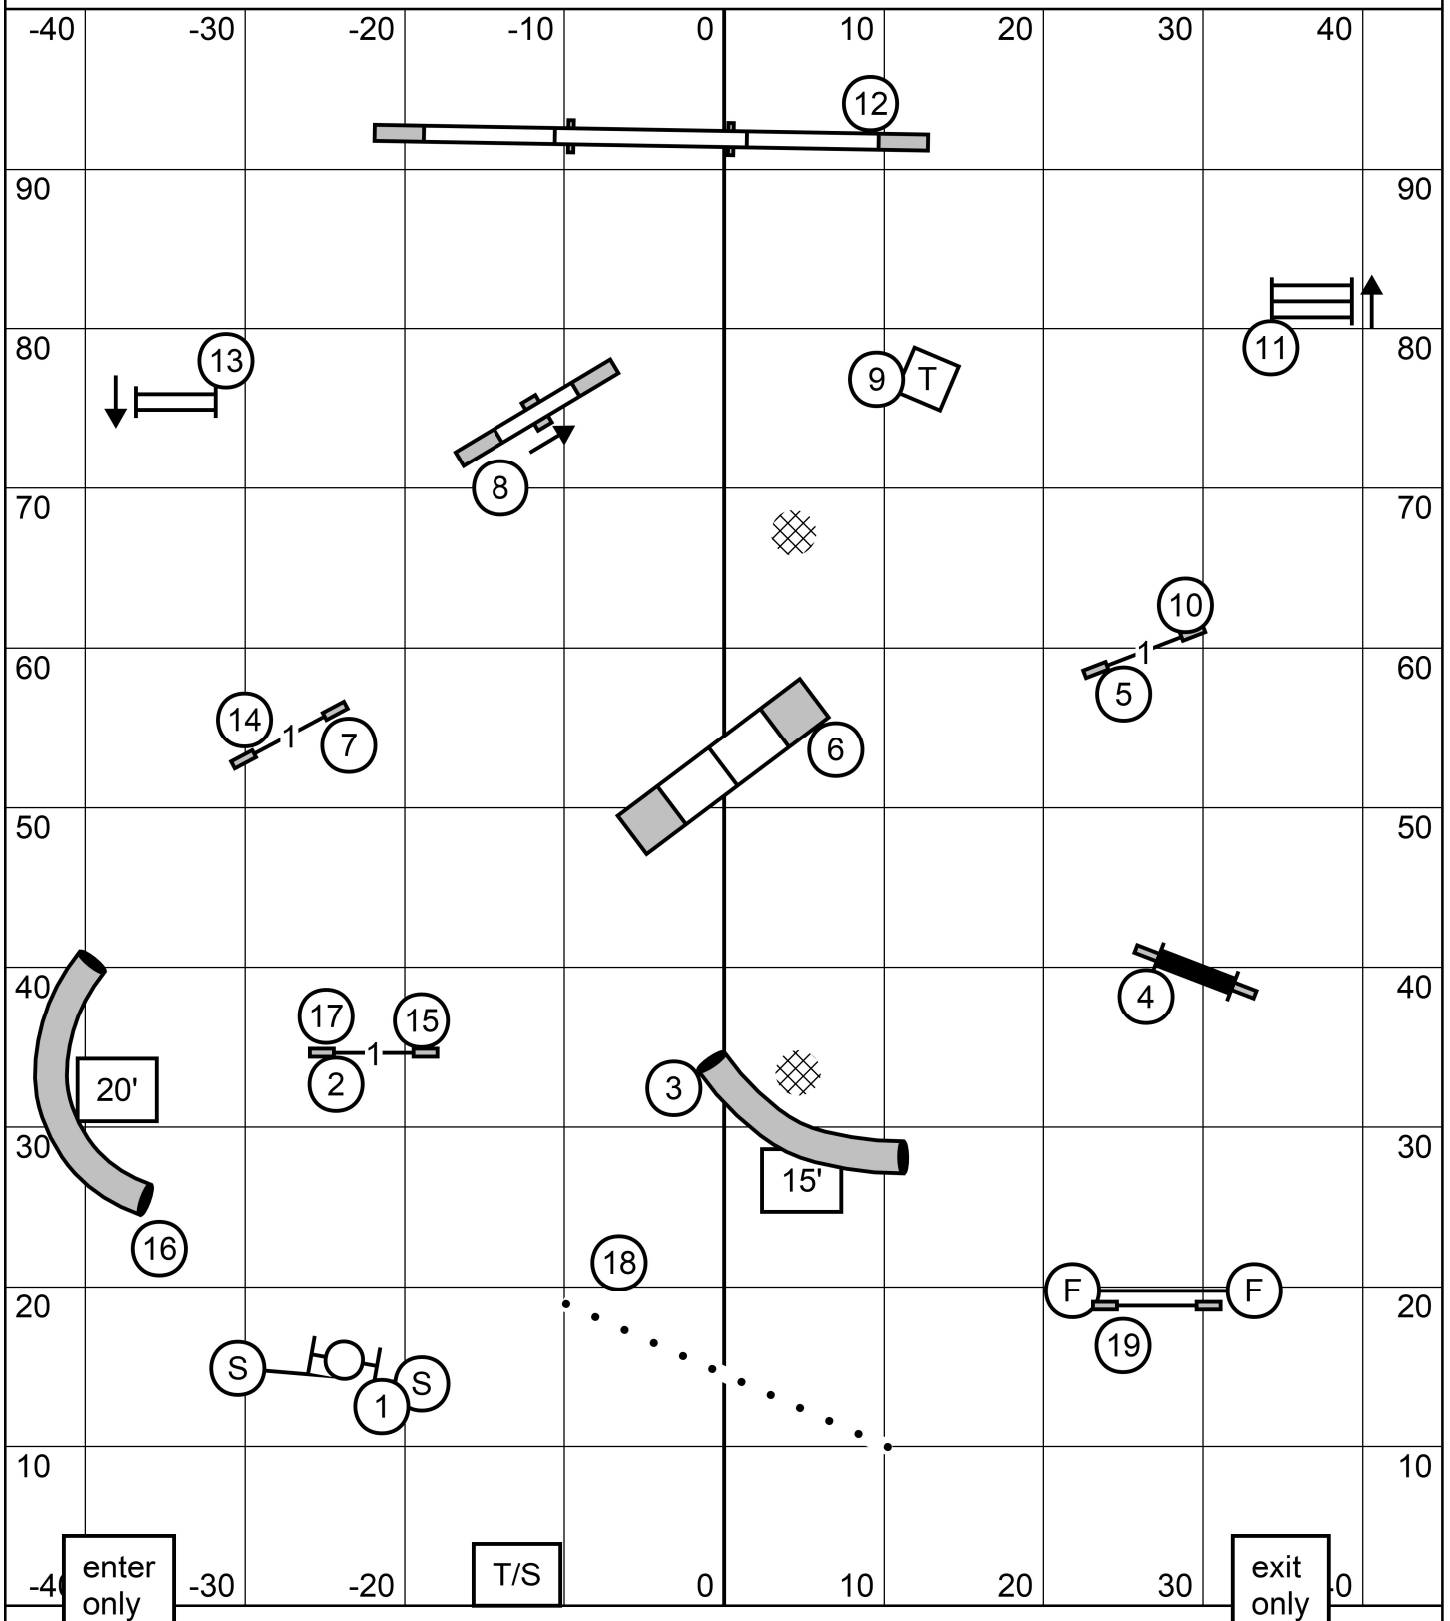

EXCELLENT/MASTER STANDARD

Greater St. Louis Shetland Sheepdog Club

Friday, May 26, 2023 * Triune Canine Training and Event Center * Wood River, IL

Excellent/Master Standard * Mary Mullen