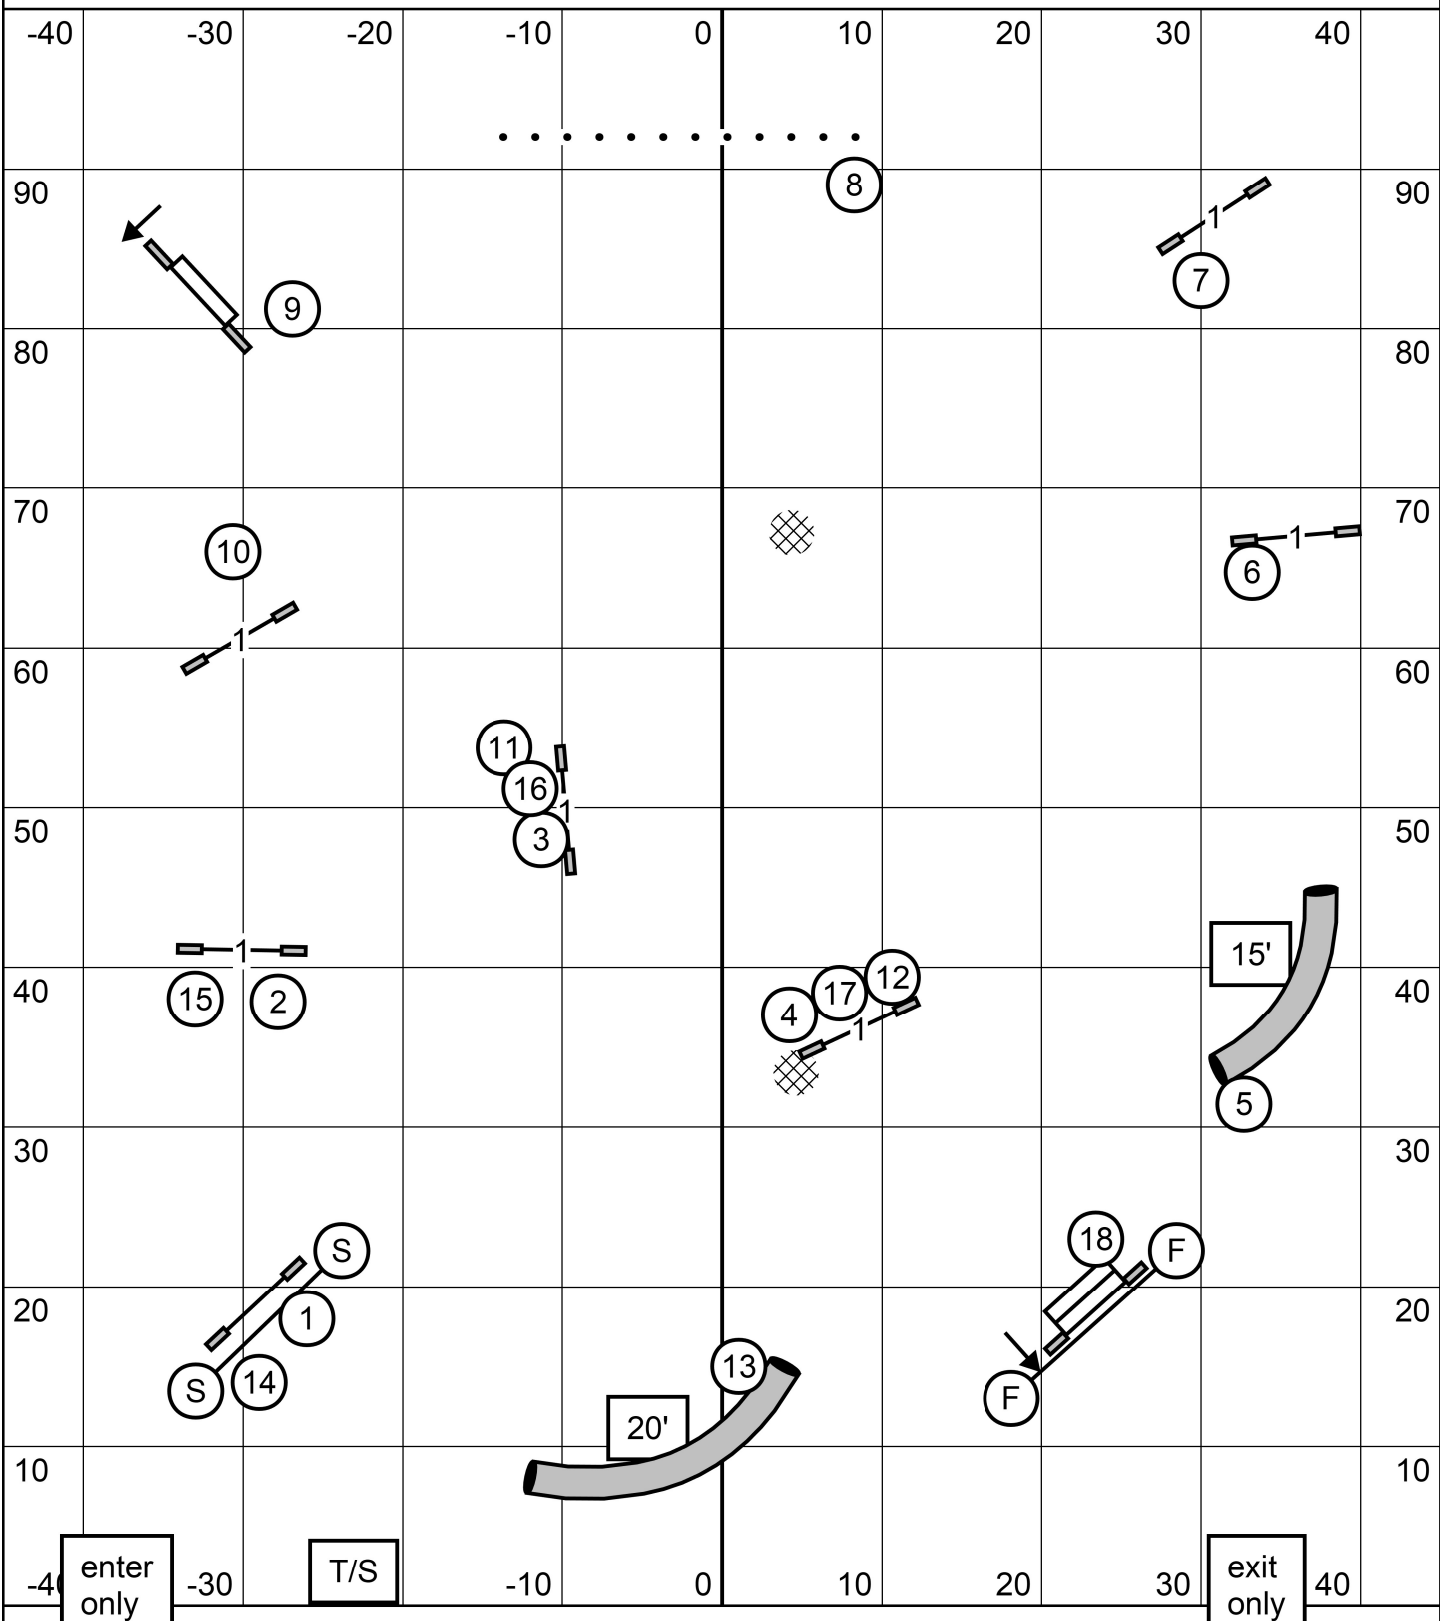

OPEN JWW

Greater St. Louis Shetland Sheepdog Club

Saturday, May 27, 2023 * Triune Canine Training and Event Center * Wood River, IL

Open JWW * Mary Mullen