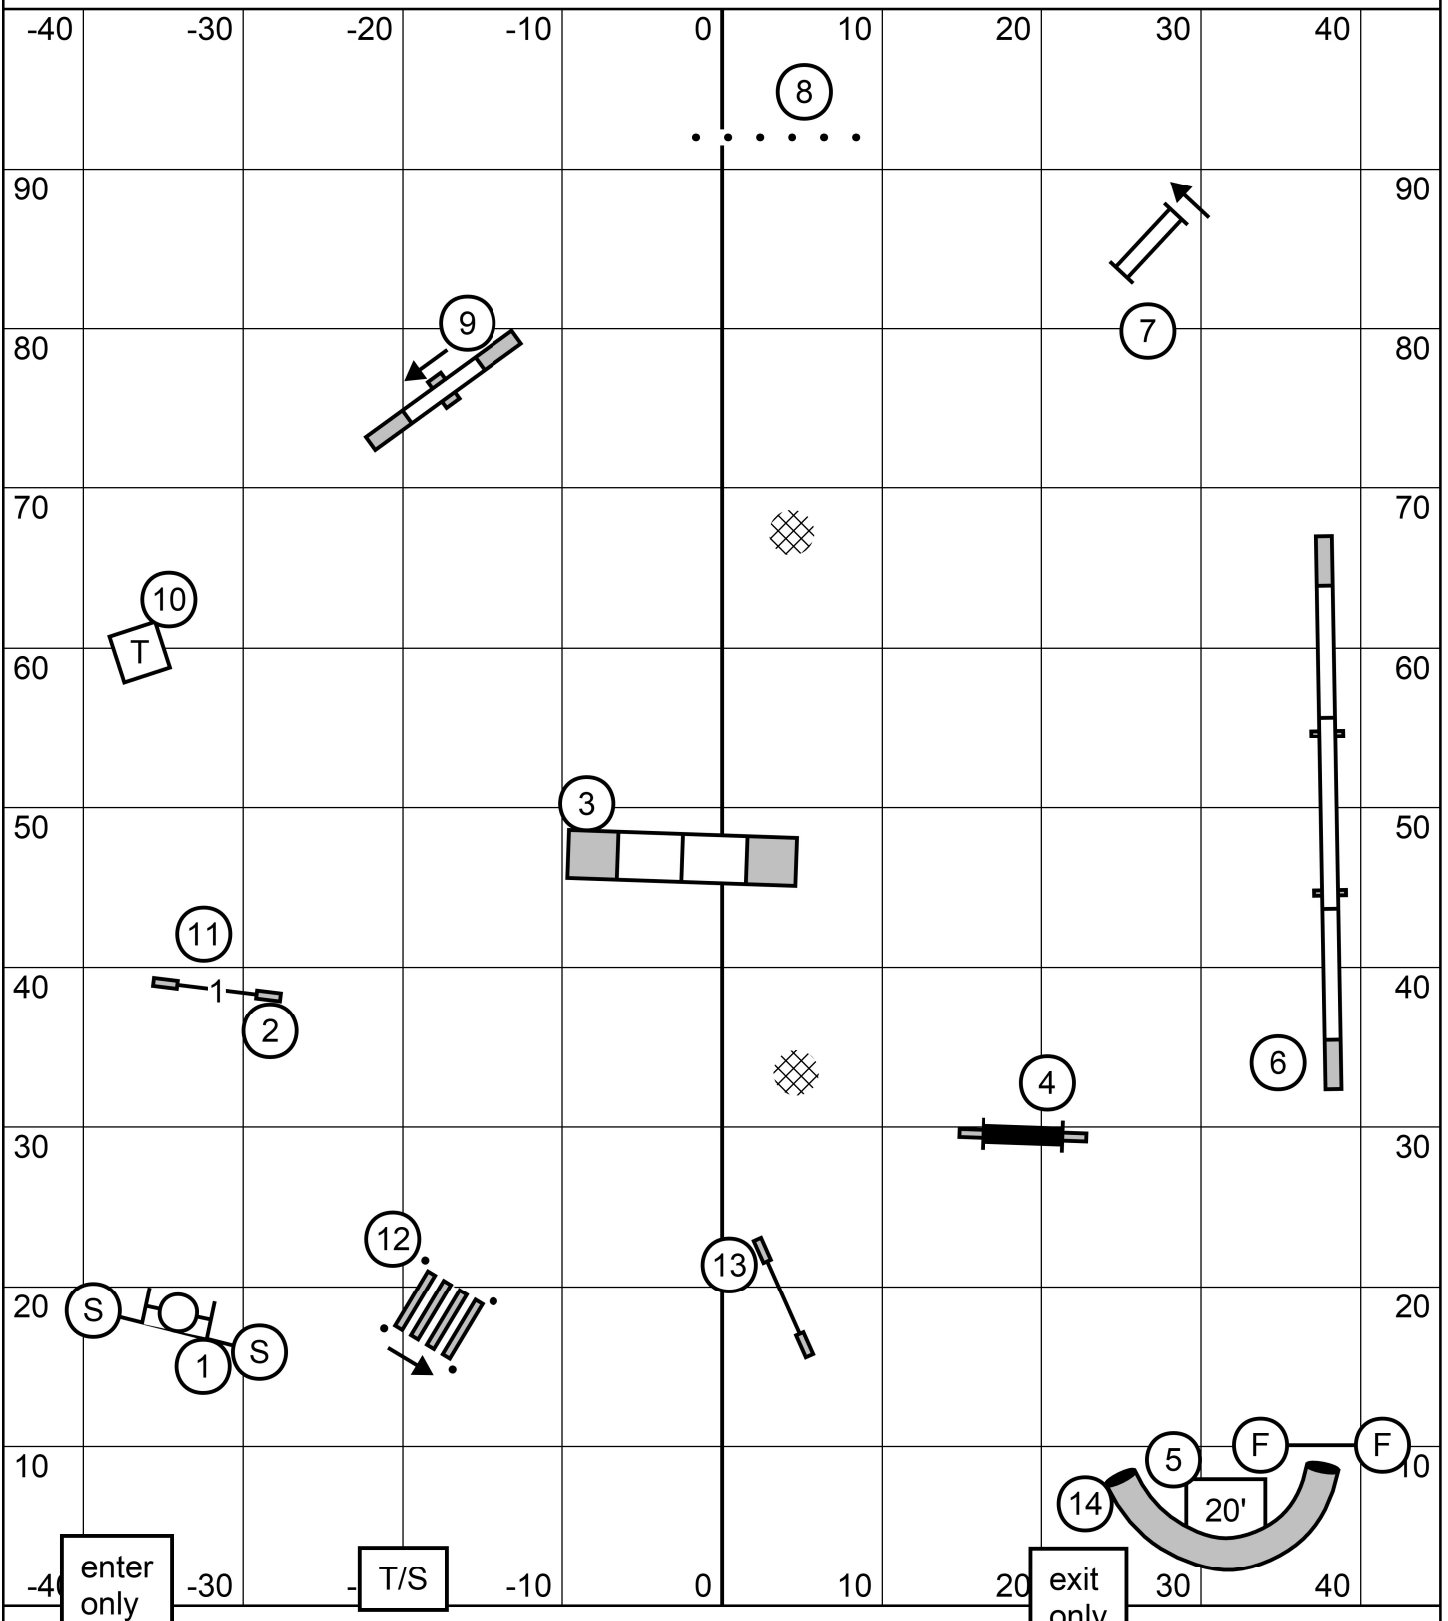

NOVICE STANDARD

Greater St. Louis Shetland Sheepdog Club

Saturday, May 27, 2023 * Triune Canine Training and Event Center * Wood River, IL

Novice Standard * Mary Mullen