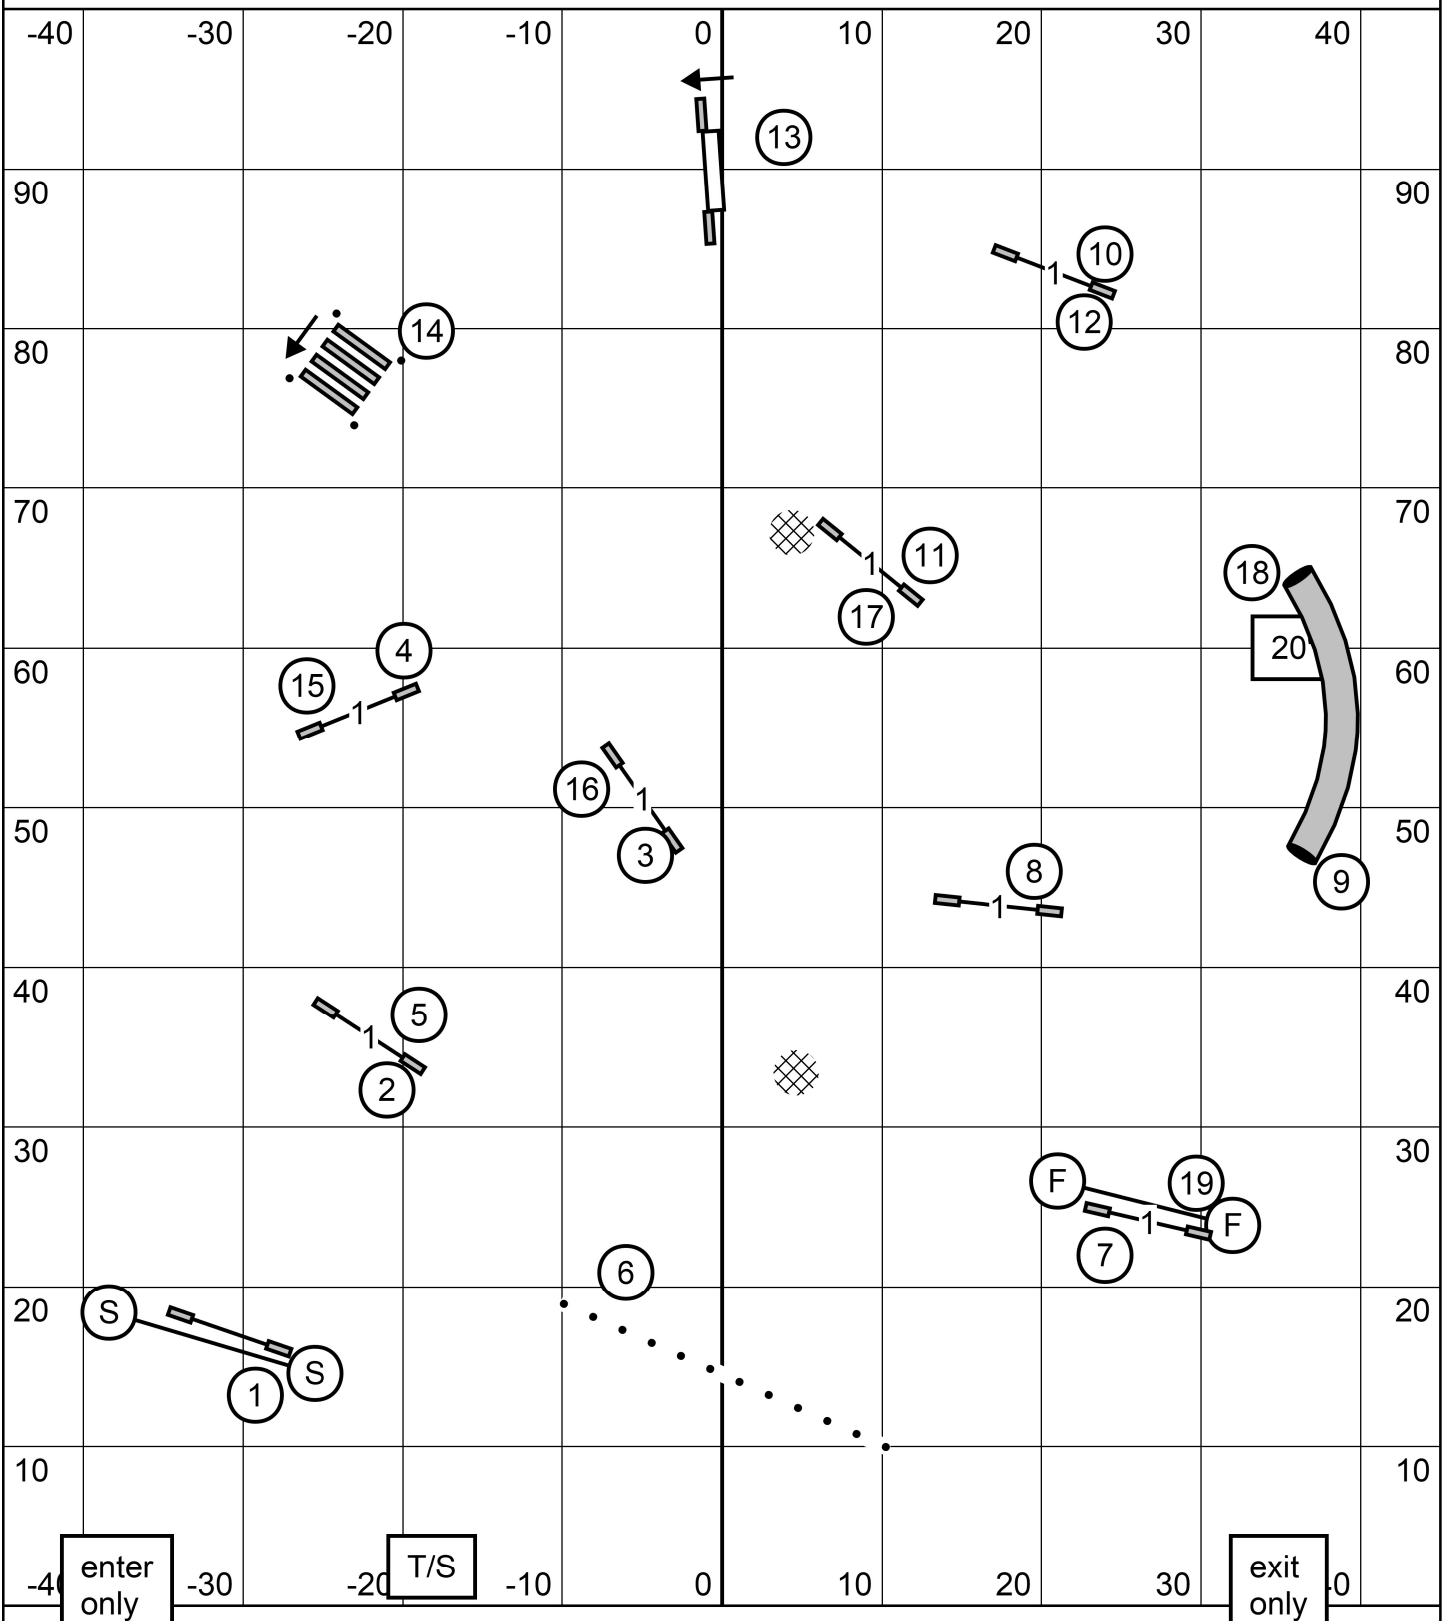

PREMIER JWW

Greater St. Louis Shetland Sheepdog Club

Friday, May 26, 2023 * Triune Canine Training and Event Center * Wood River, IL

Premier JWW * Mary Mullen