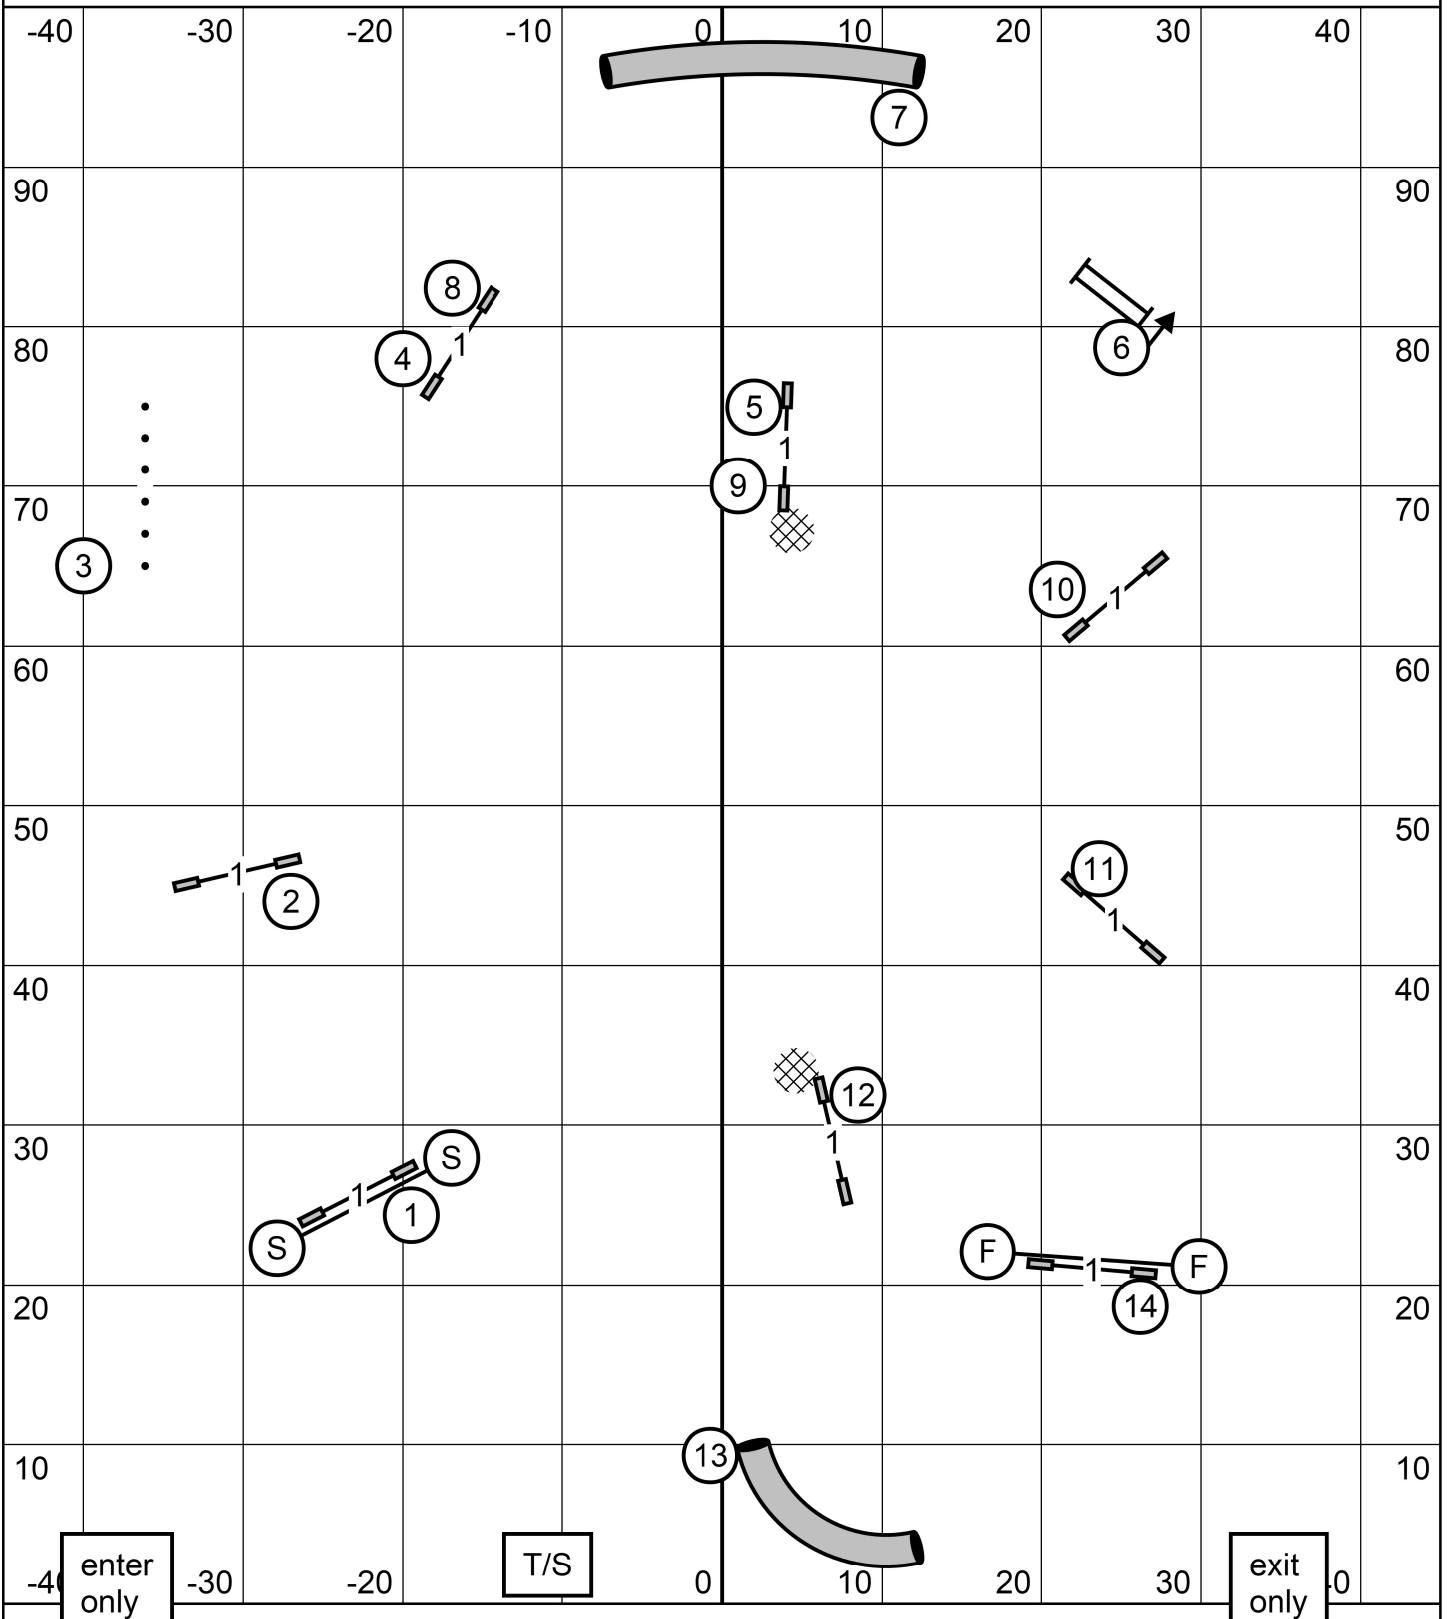

NOVICE JWW

Greater St. Louis Shetland Sheepdog Club

Sunday, May 28, 2023 * Triune Canine Training and Event Center * Wood River, IL

Novice JWW * Mary Mullen