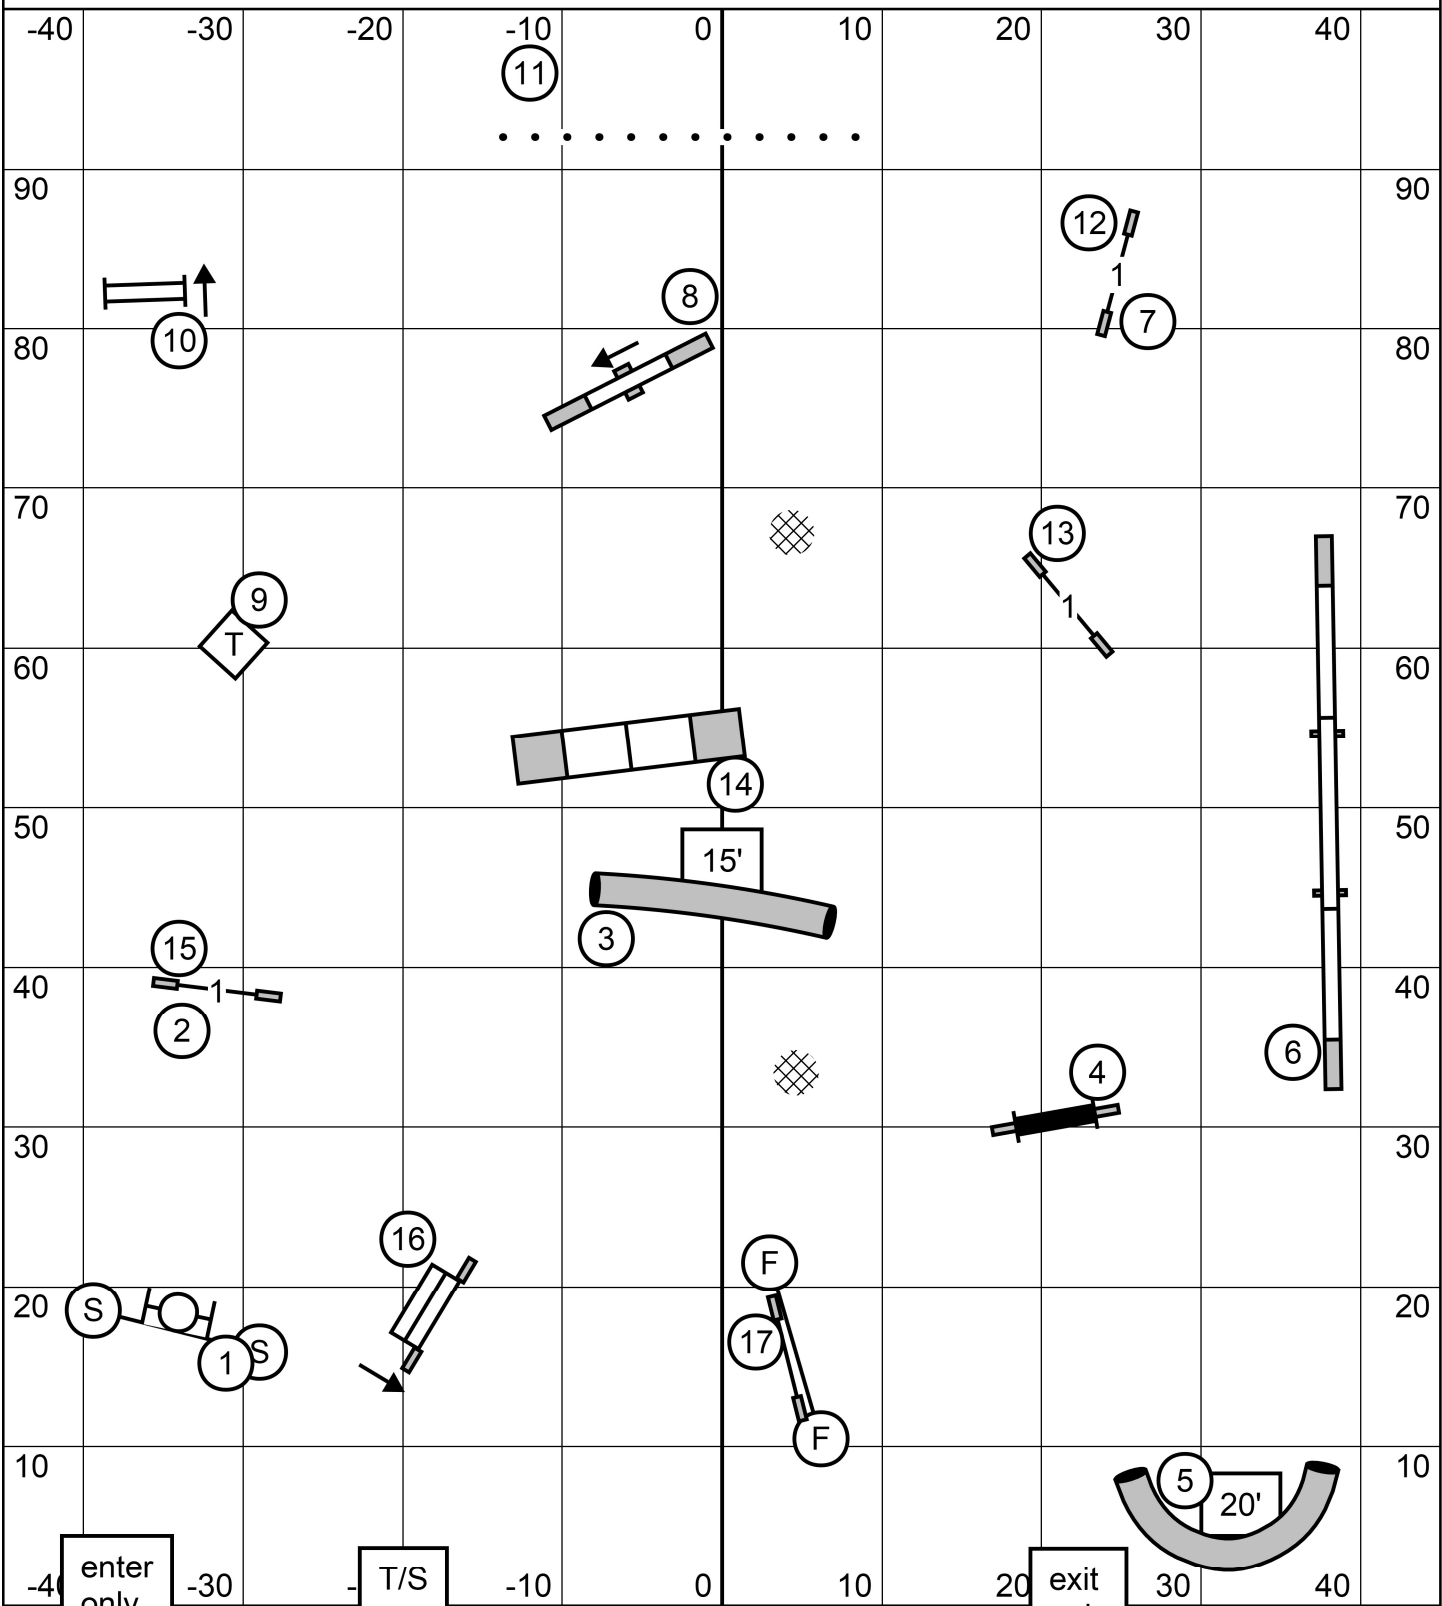

Novice Standard * Mary Mullen

OPEN JWW

Greater St. Louis Shetland Sheepdog Club

Saturday, May 27, 2023 * Triune Canine Training and Event Center * Wood River, IL

Open JWW * Mary Mullen

OPEN STANDARD

Greater St. Louis Shetland Sheepdog Club