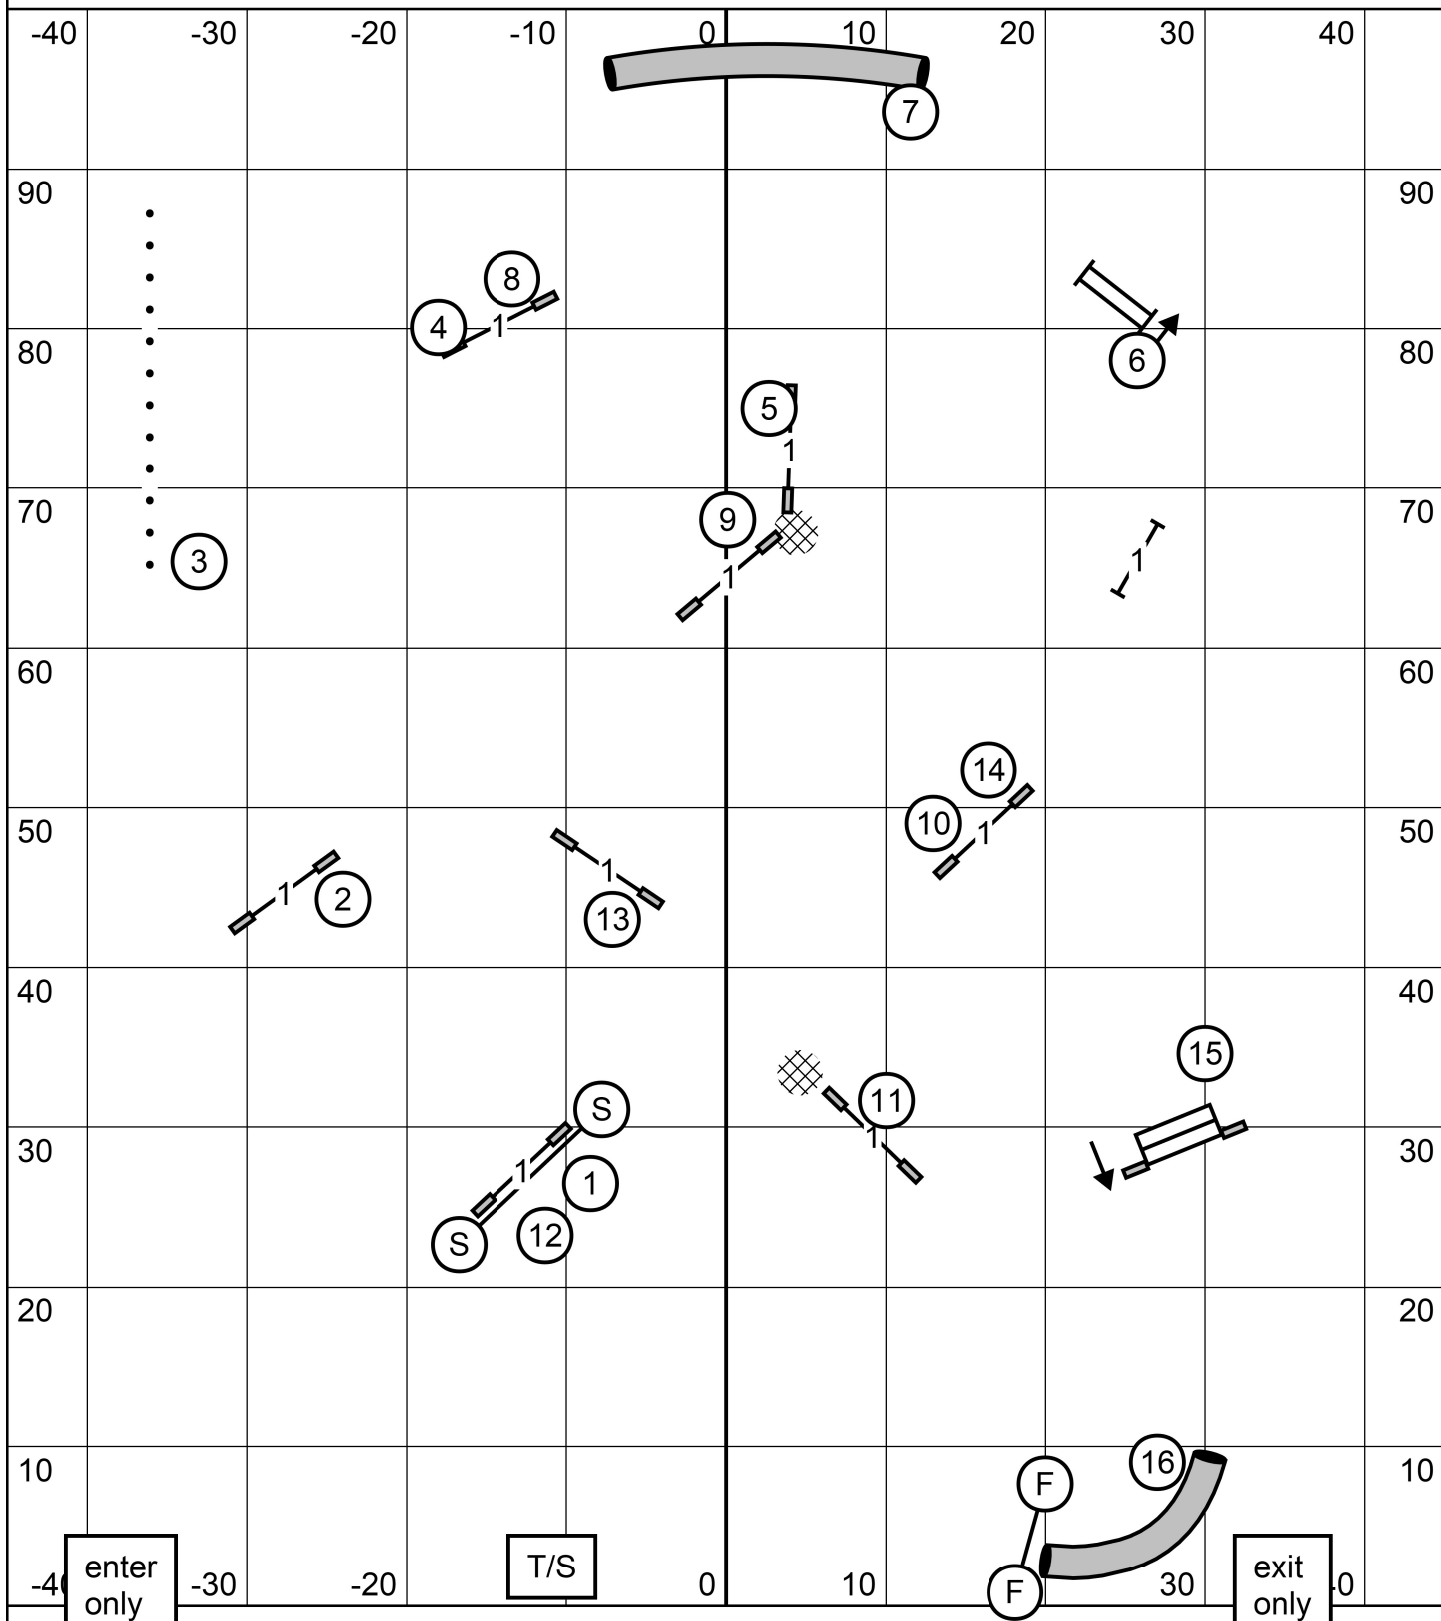

OPEN JWW

Greater St. Louis Shetland Sheepdog Club

Sunday, May 28, 2023 * Triune Canine Training and Event Center * Wood River, IL

Open JWW * Mary Mullen