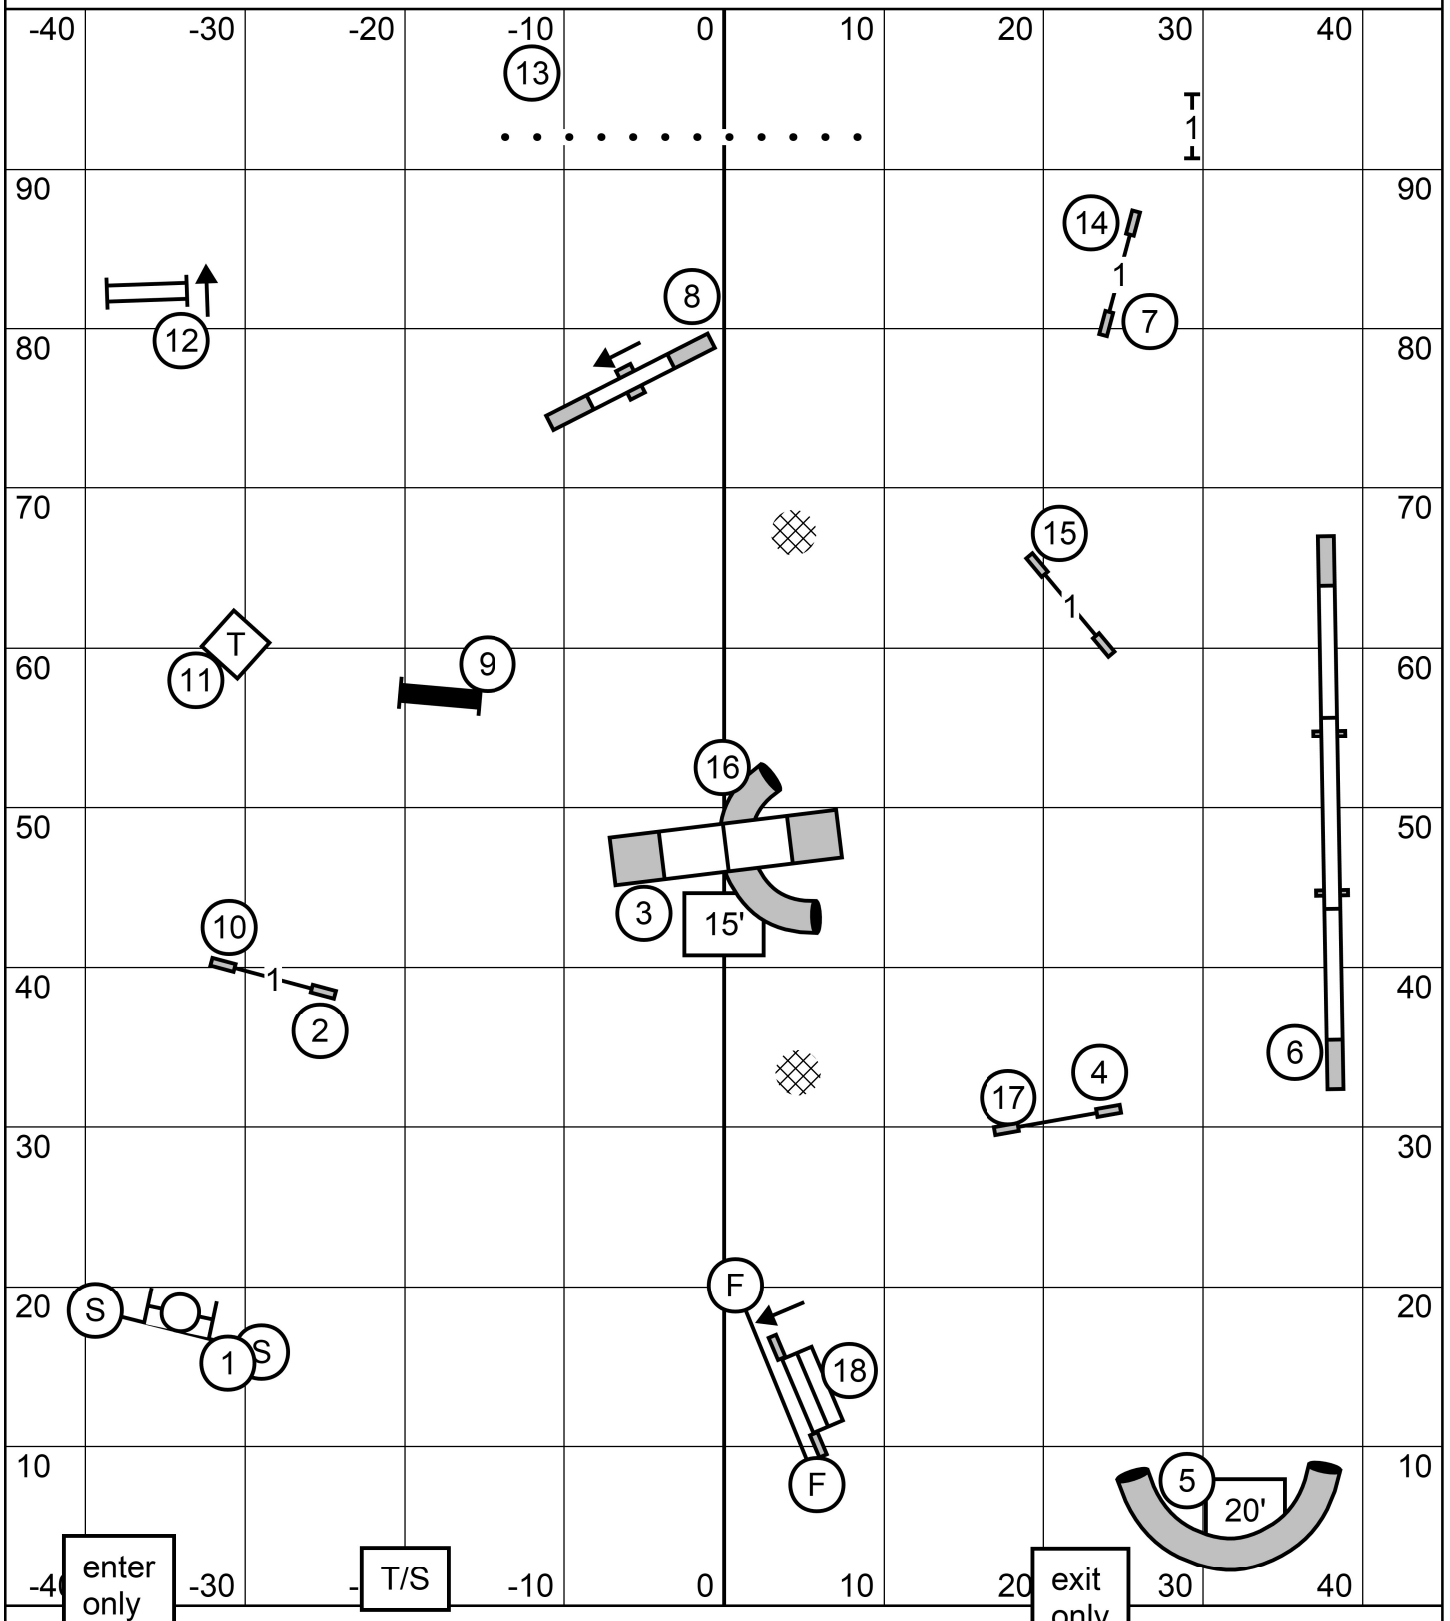

Greater St. Louis Shetland Sheepdog Club

Saturday, May 27, 2023 * Triune Canine Training and Event Center * Wood River, IL

Excellent/Master Standard * Mary Mullen

NOVICE JWW

Greater St. Louis Shetland Sheepdog Club