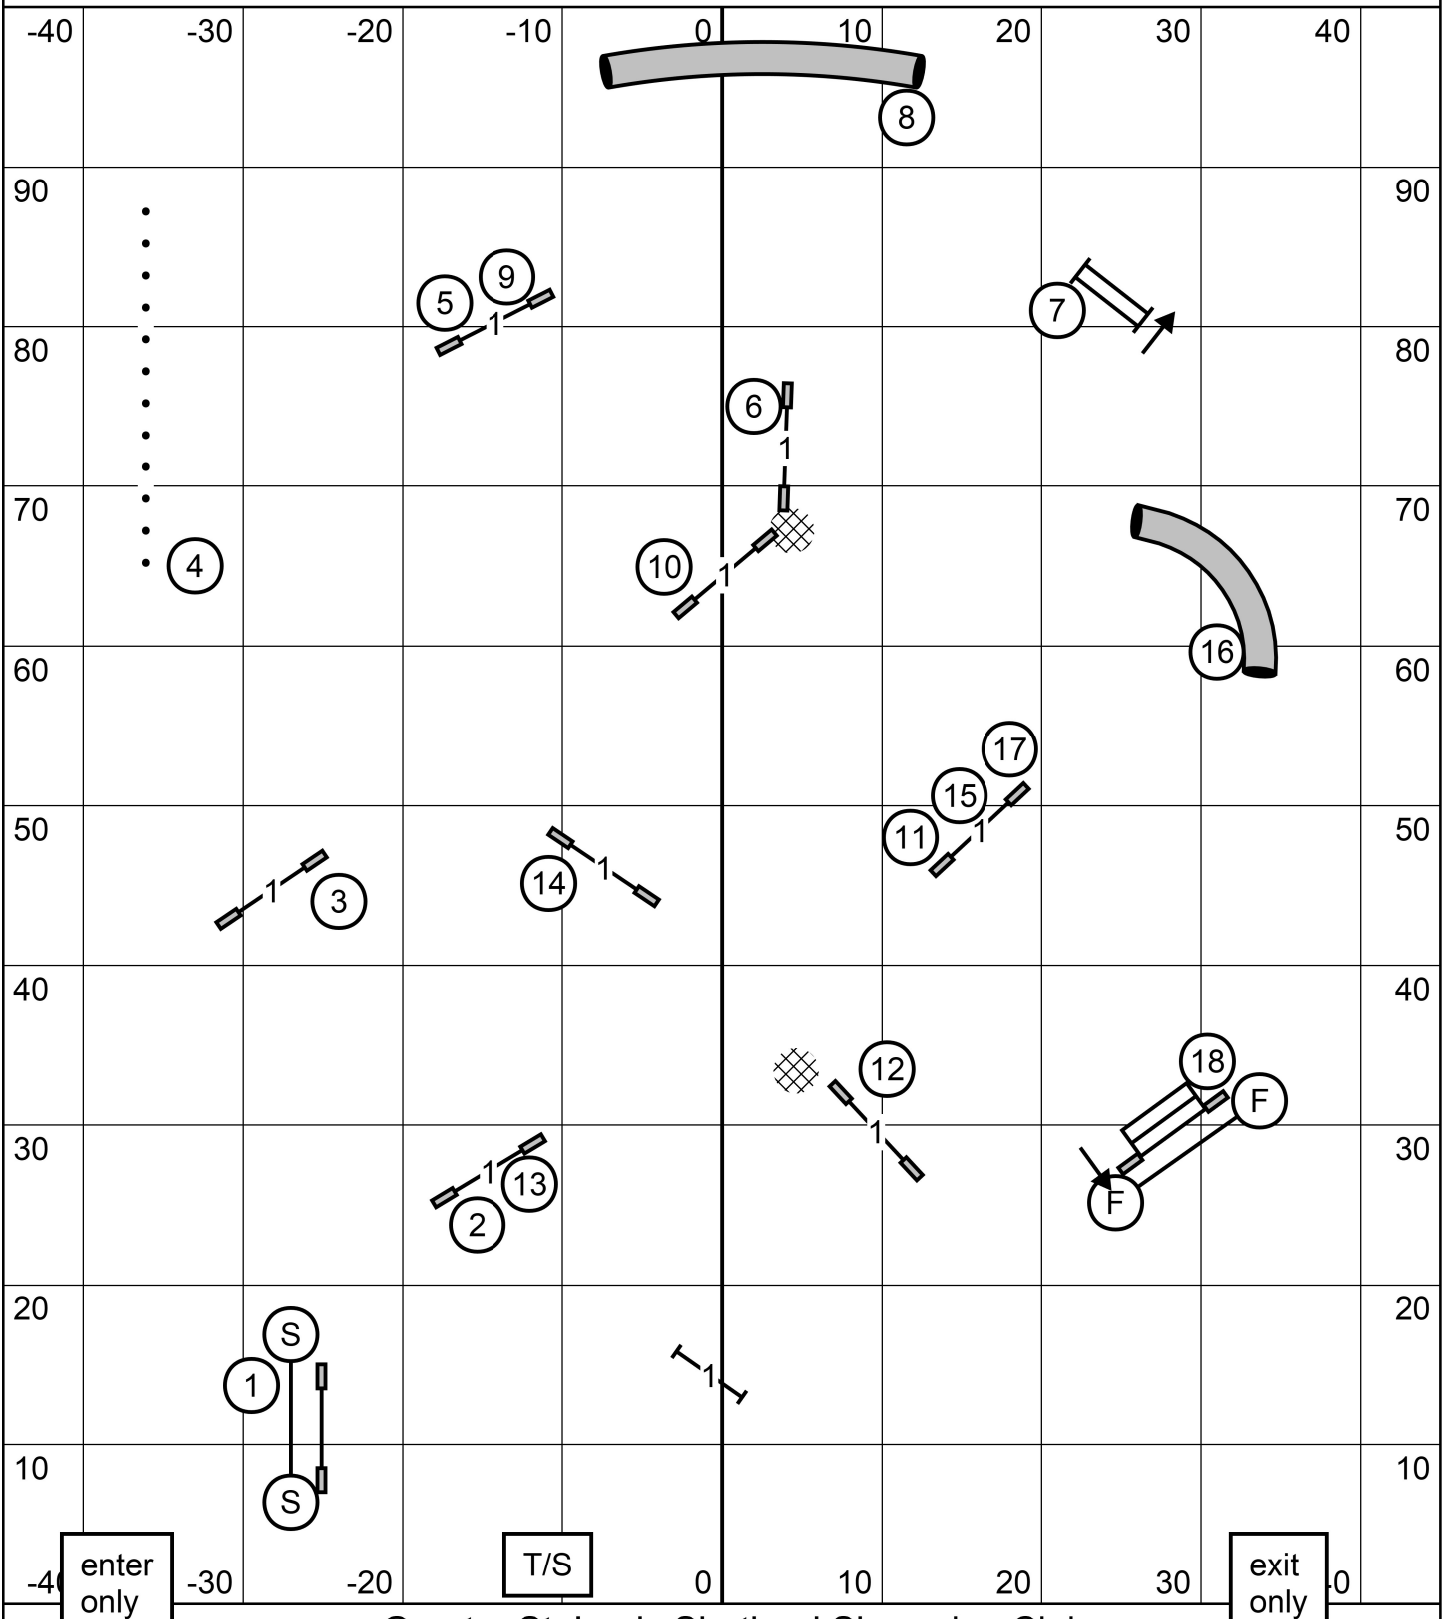

EXCELLENT/MASTER JWW

enter only

T/S

exit only

Greater St. Louis Shetland Sheepdog Club

Sunday, May 28, 2023 * Triune Canine Training and Event Center * Wood River, IL

Excellent/Master JWW * Mary Mullen