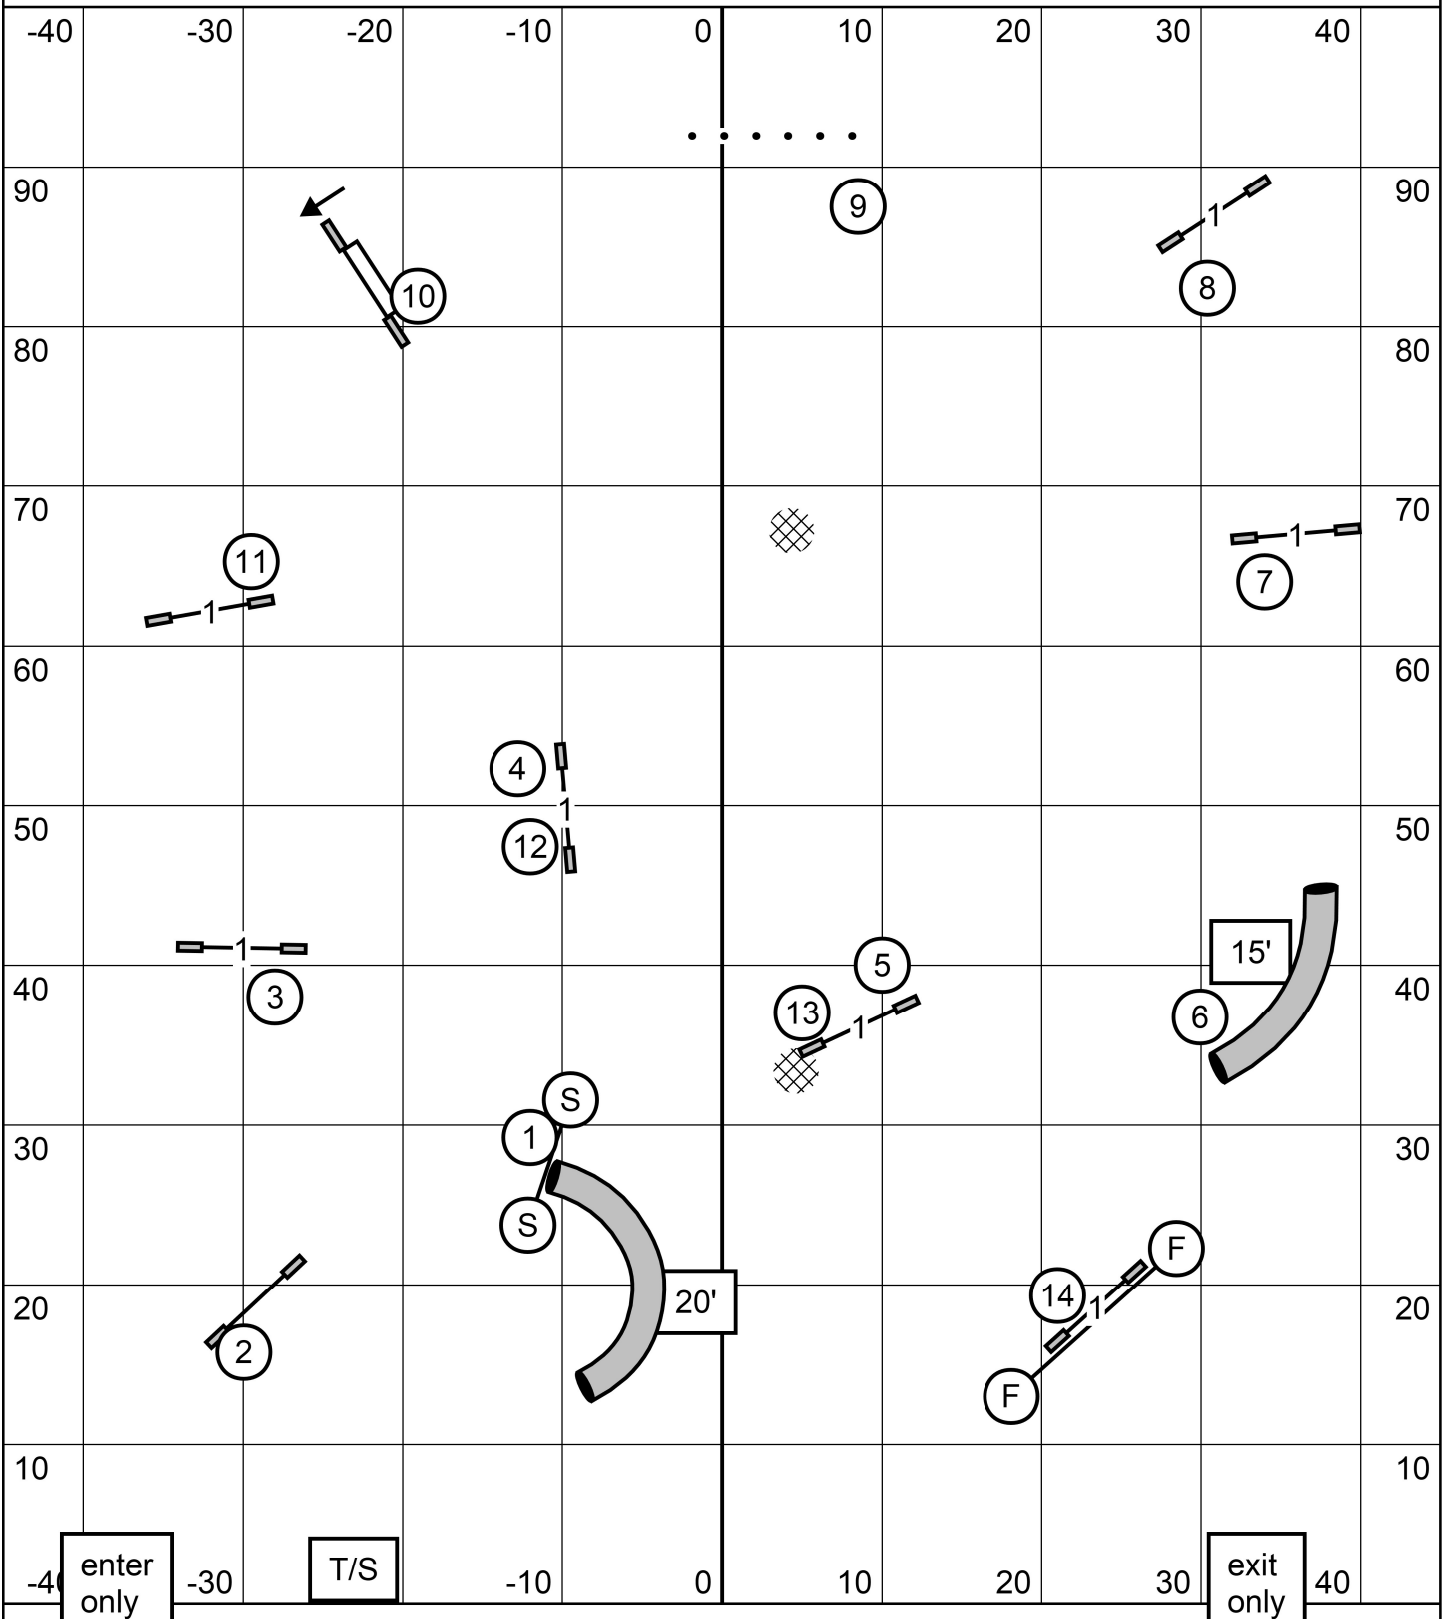

NOVICE JWW

Greater St. Louis Shetland Sheepdog Club

Saturday, May 27, 2023 * Triune Canine Training and Event Center * Wood River, IL

Novice JWW * Mary Mullen