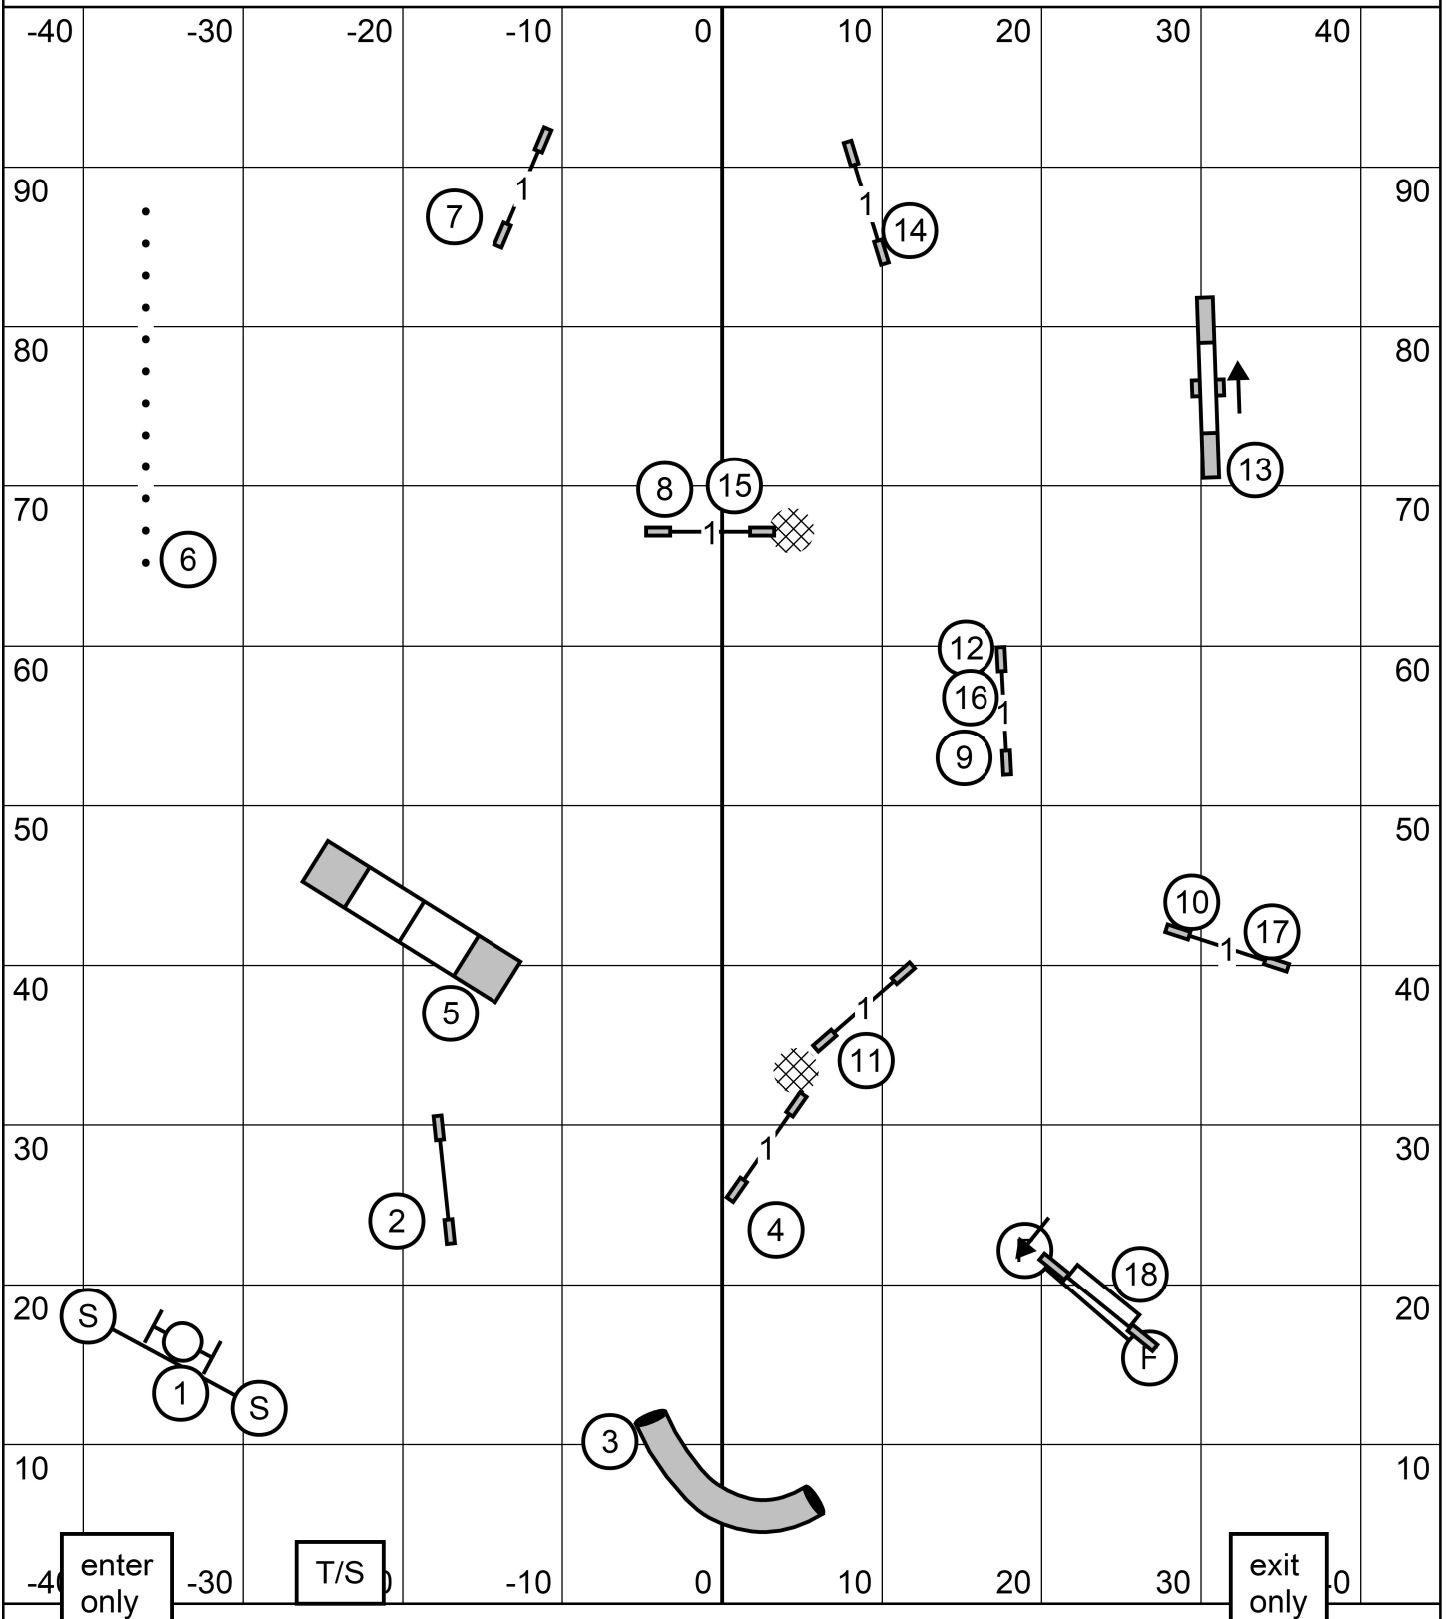

TIME 2 BEAT

Greater St. Louis Shetland Sheepdog Club

Sunday, May 28, 2023 * Triune Canine Training and Event Center * Wood River, IL

Time 2 Beat * Mary Mullen