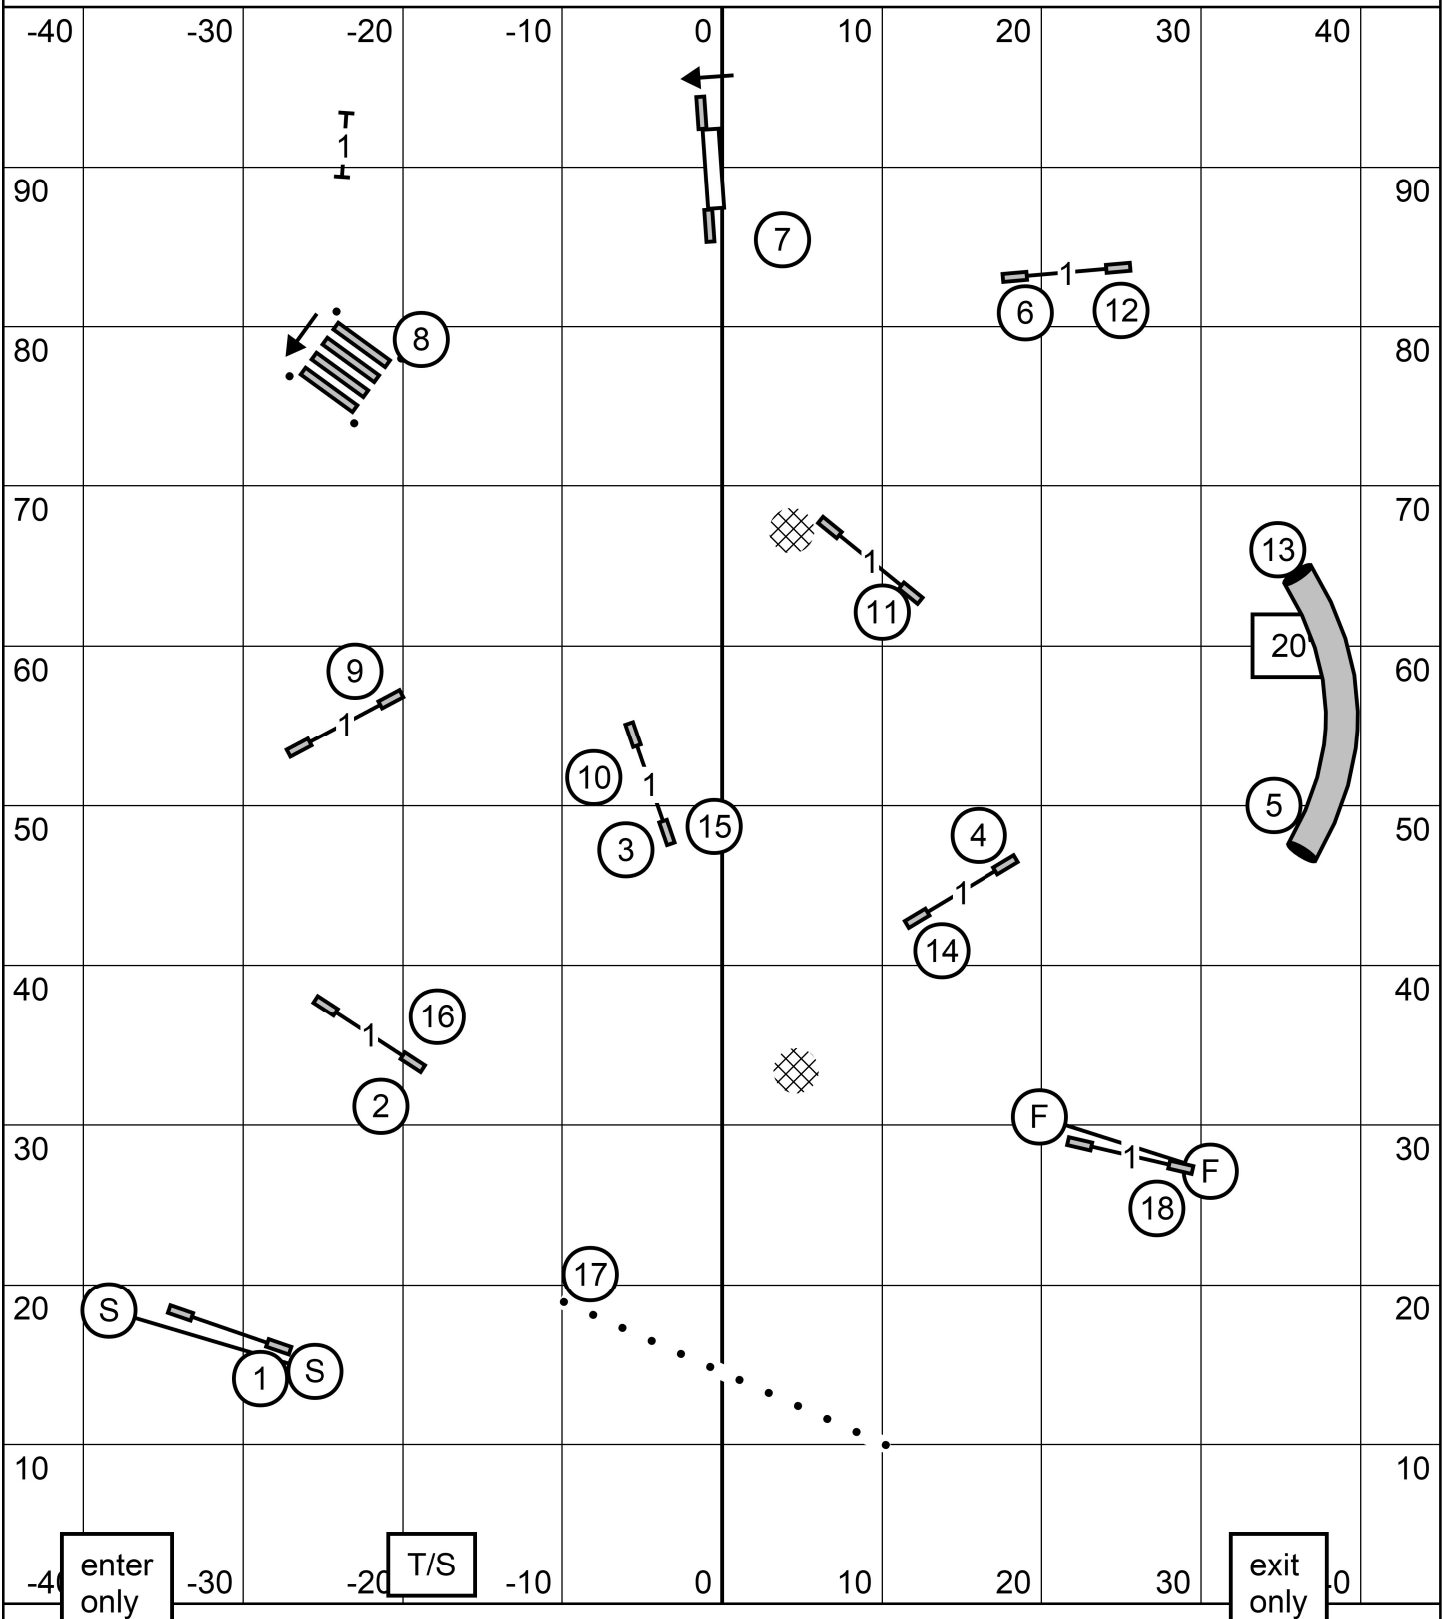

EXCELLENT/MASTER JWW

Greater St. Louis Shetland Sheepdog Club

Friday, May 26, 2023 * Triune Canine Training and Event Center * Wood River, IL

Excellent/Master JWW * Mary Mullen