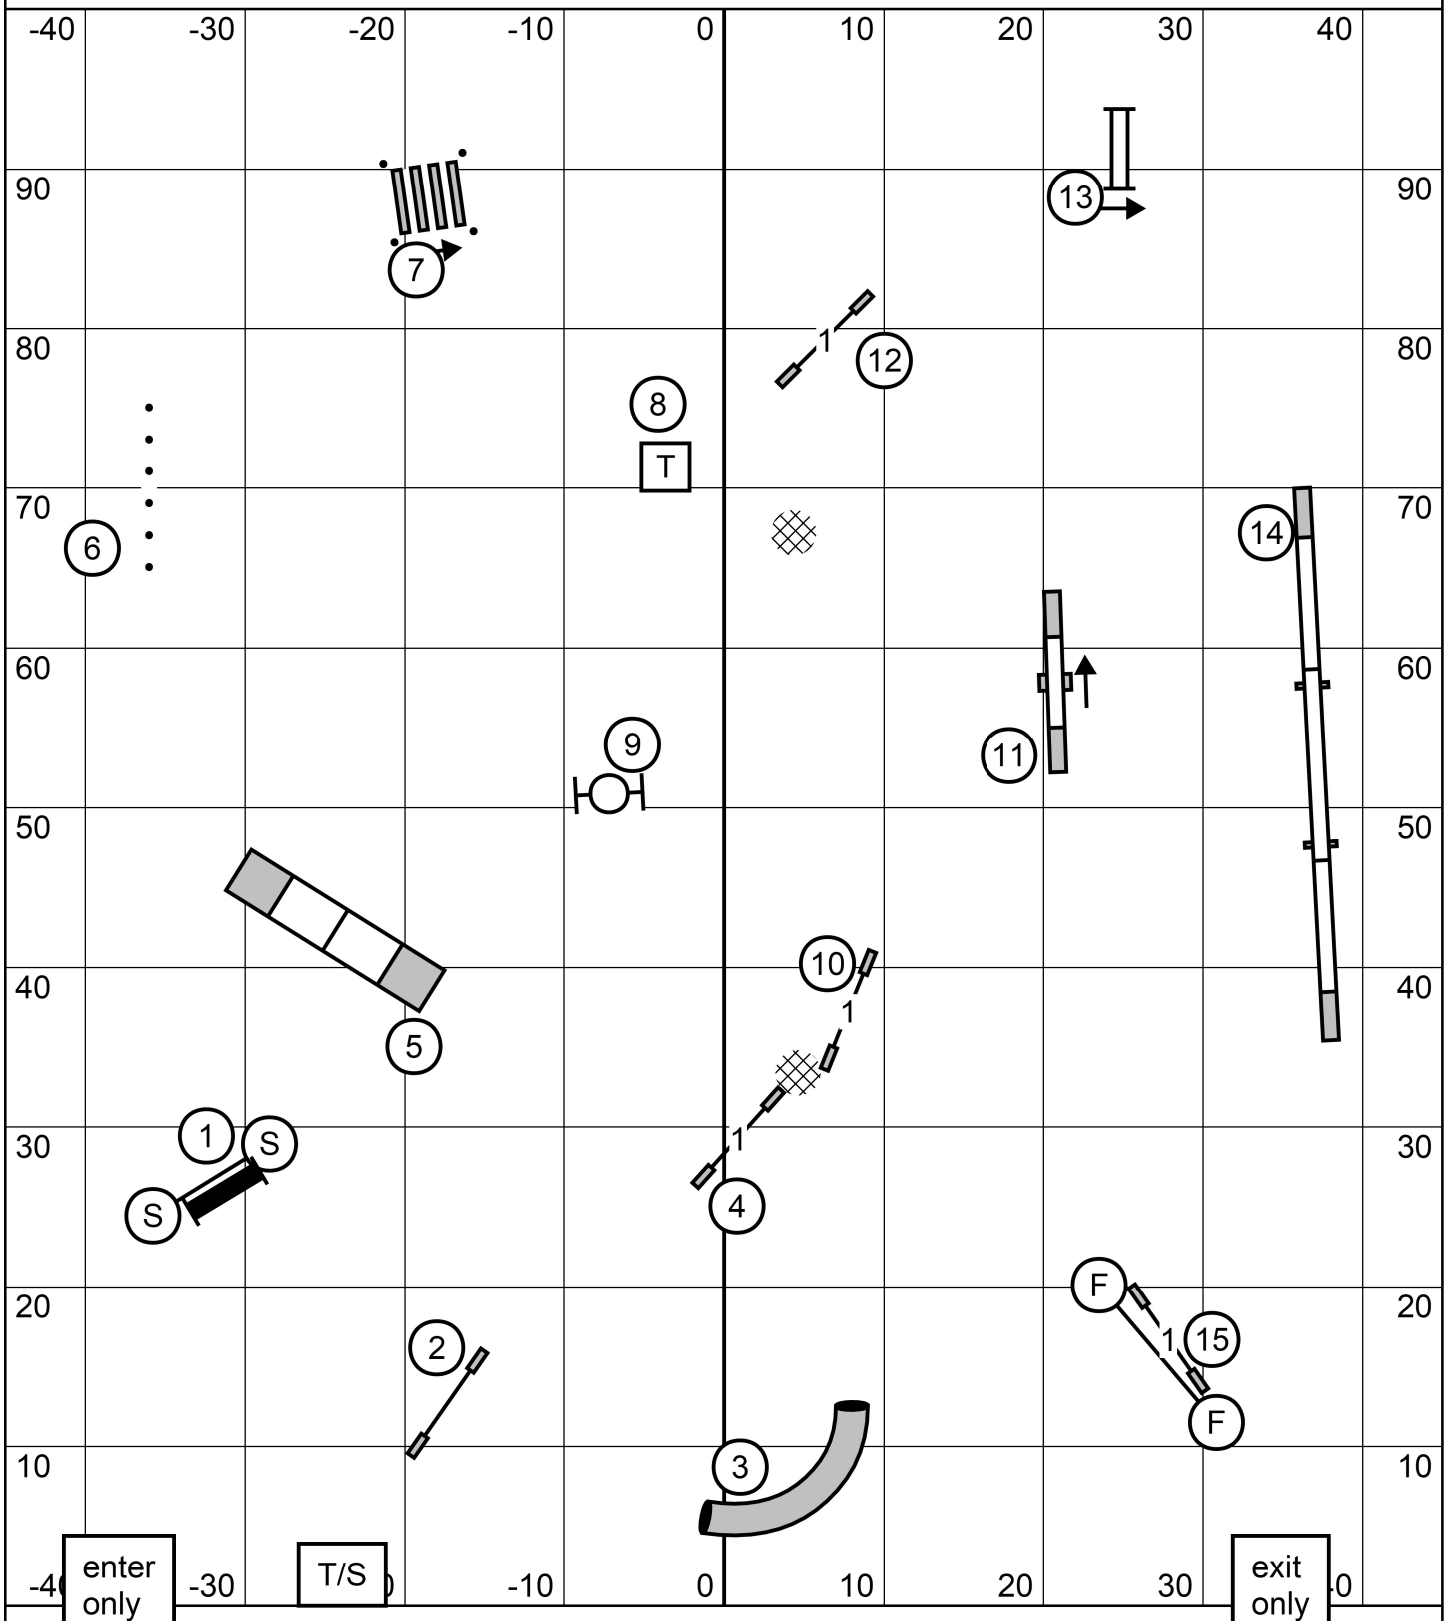

NOVICE JWW

Greater St. Louis Shetland Sheepdog Club

Sunday, May 28, 2023 * Triune Canine Training and Event Center * Wood River, IL

Novice JWW * Mary Mullen

NOVICE STANDARD

Greater St. Louis Shetland Sheepdog Club