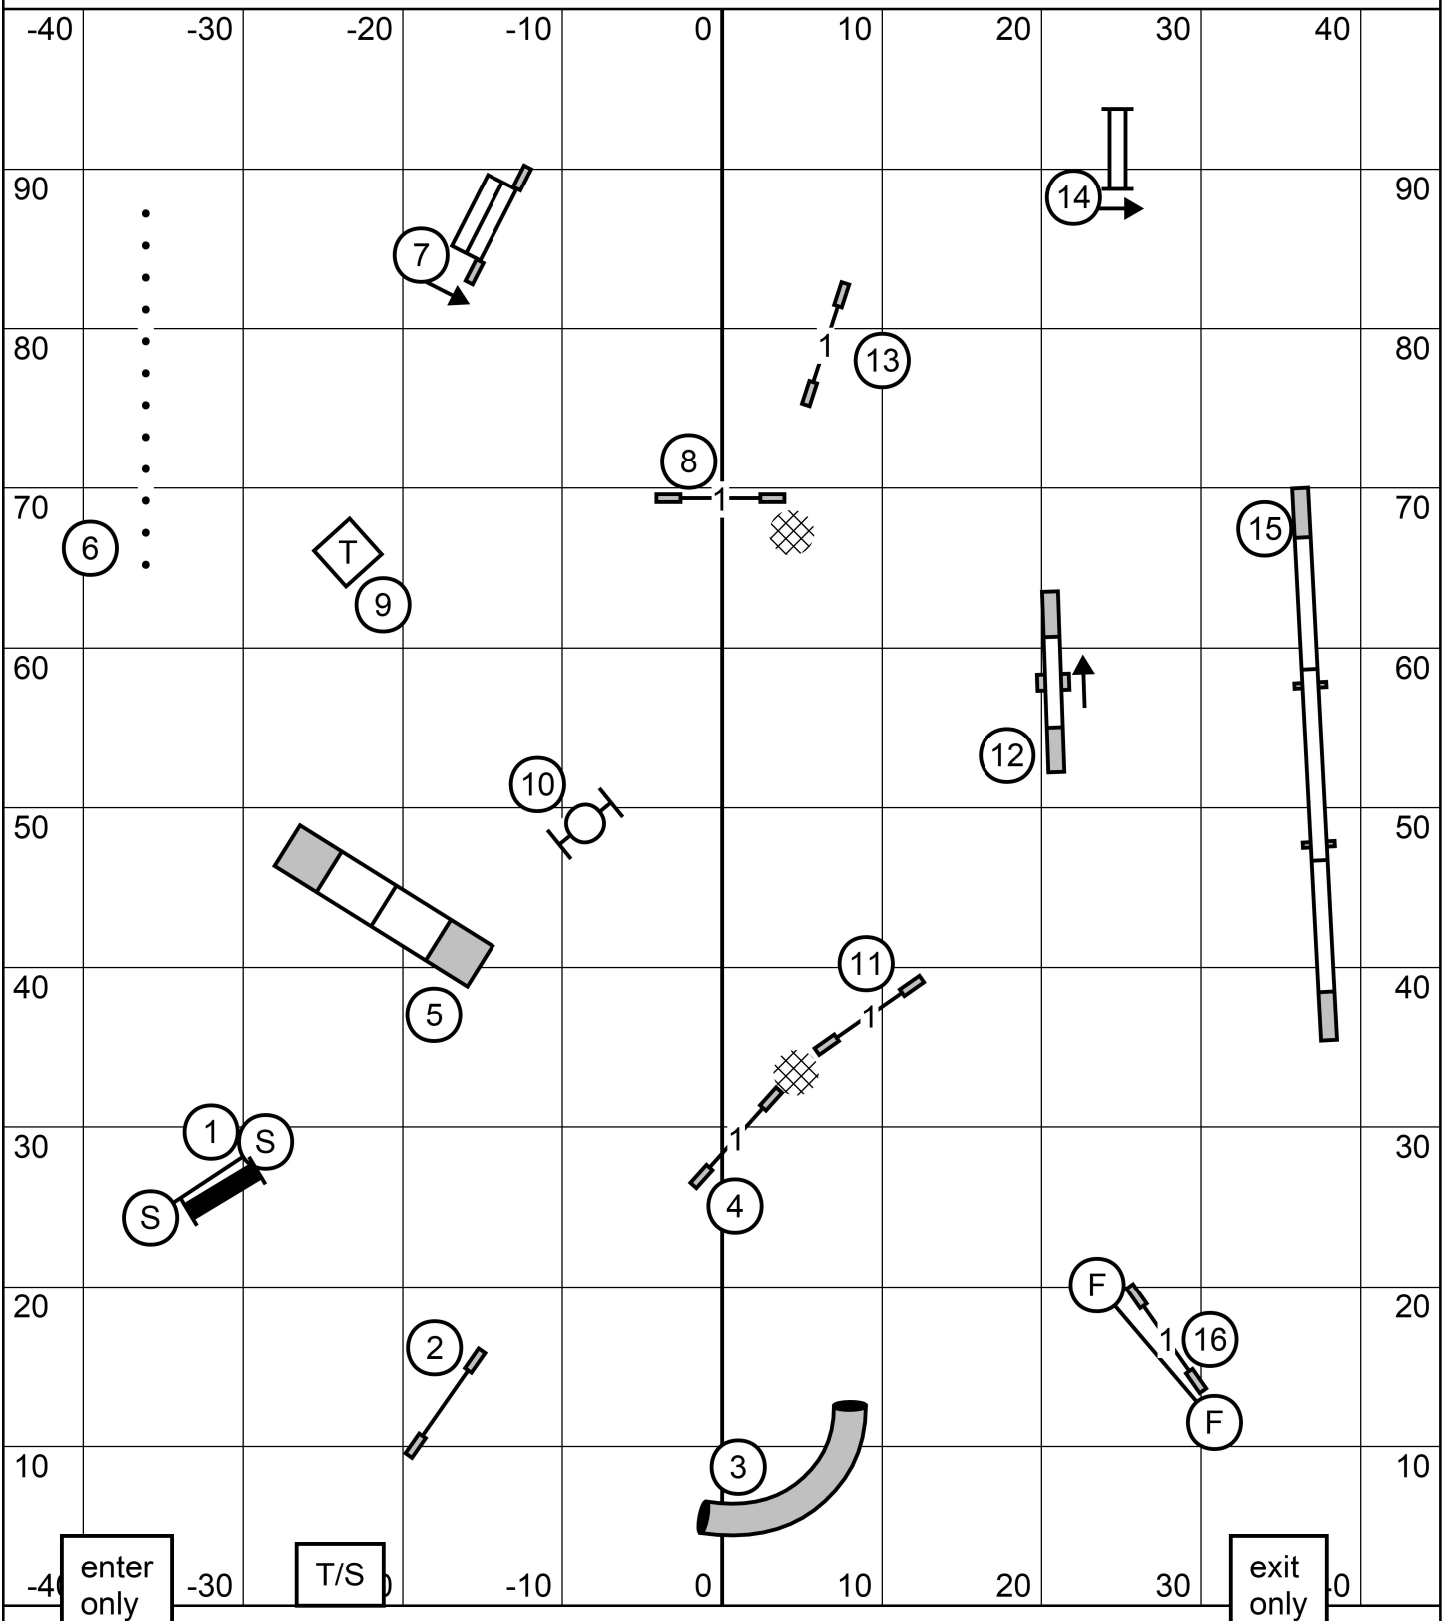

OPEN STANDARD

enter only

T/S

exit only

Greater St. Louis Shetland Sheepdog Club

Sunday, May 28, 2023 * Triune Canine Training and Event Center * Wood River, IL

Open Standard * Mary Mullen