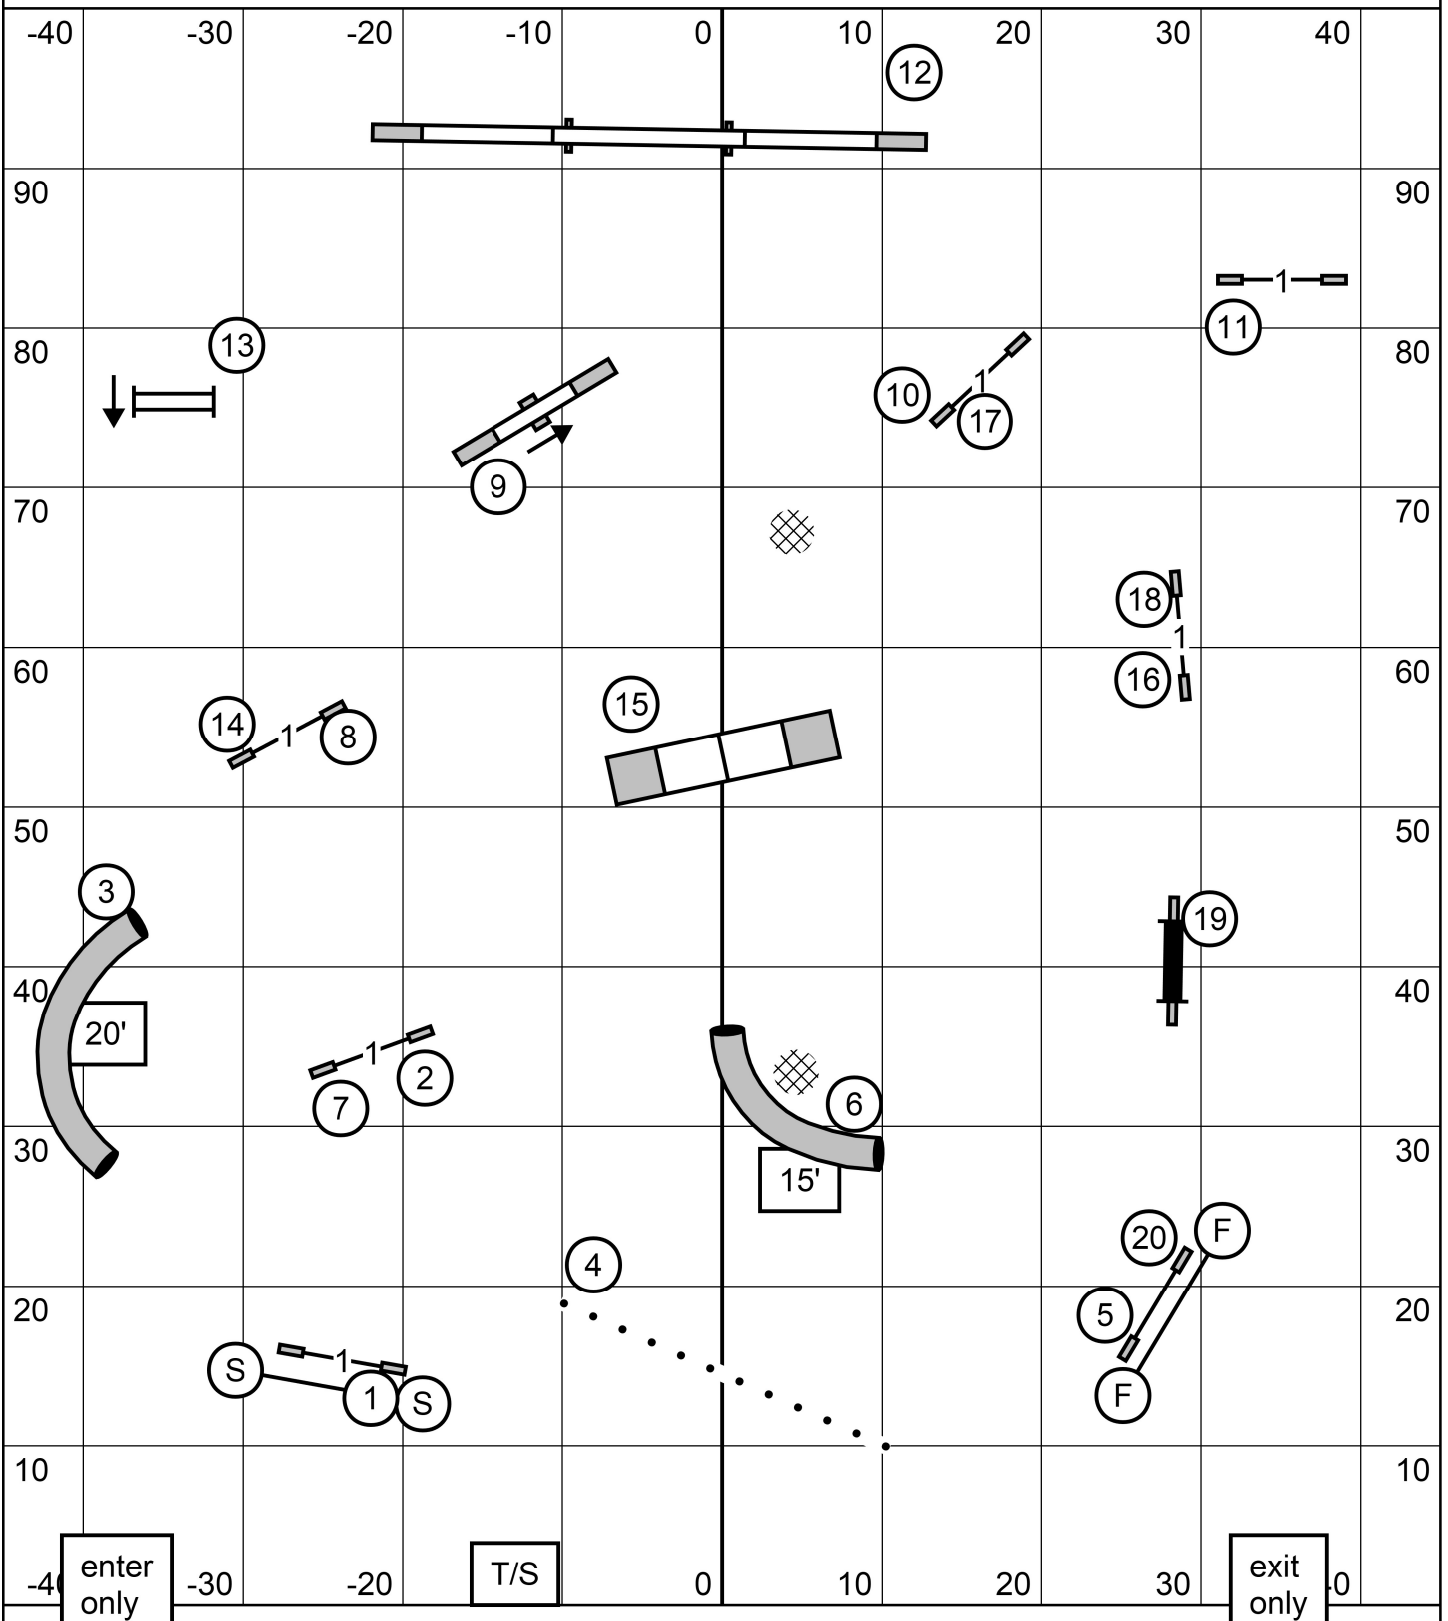

Excellent/Master Standard * Mary Mullen

PREMIER STANDARD

Greater St. Louis Shetland Sheepdog Club

Friday, May 26, 2023 * Triune Canine Training and Event Center * Wood River, IL

Premier Standard * Mary Mullen