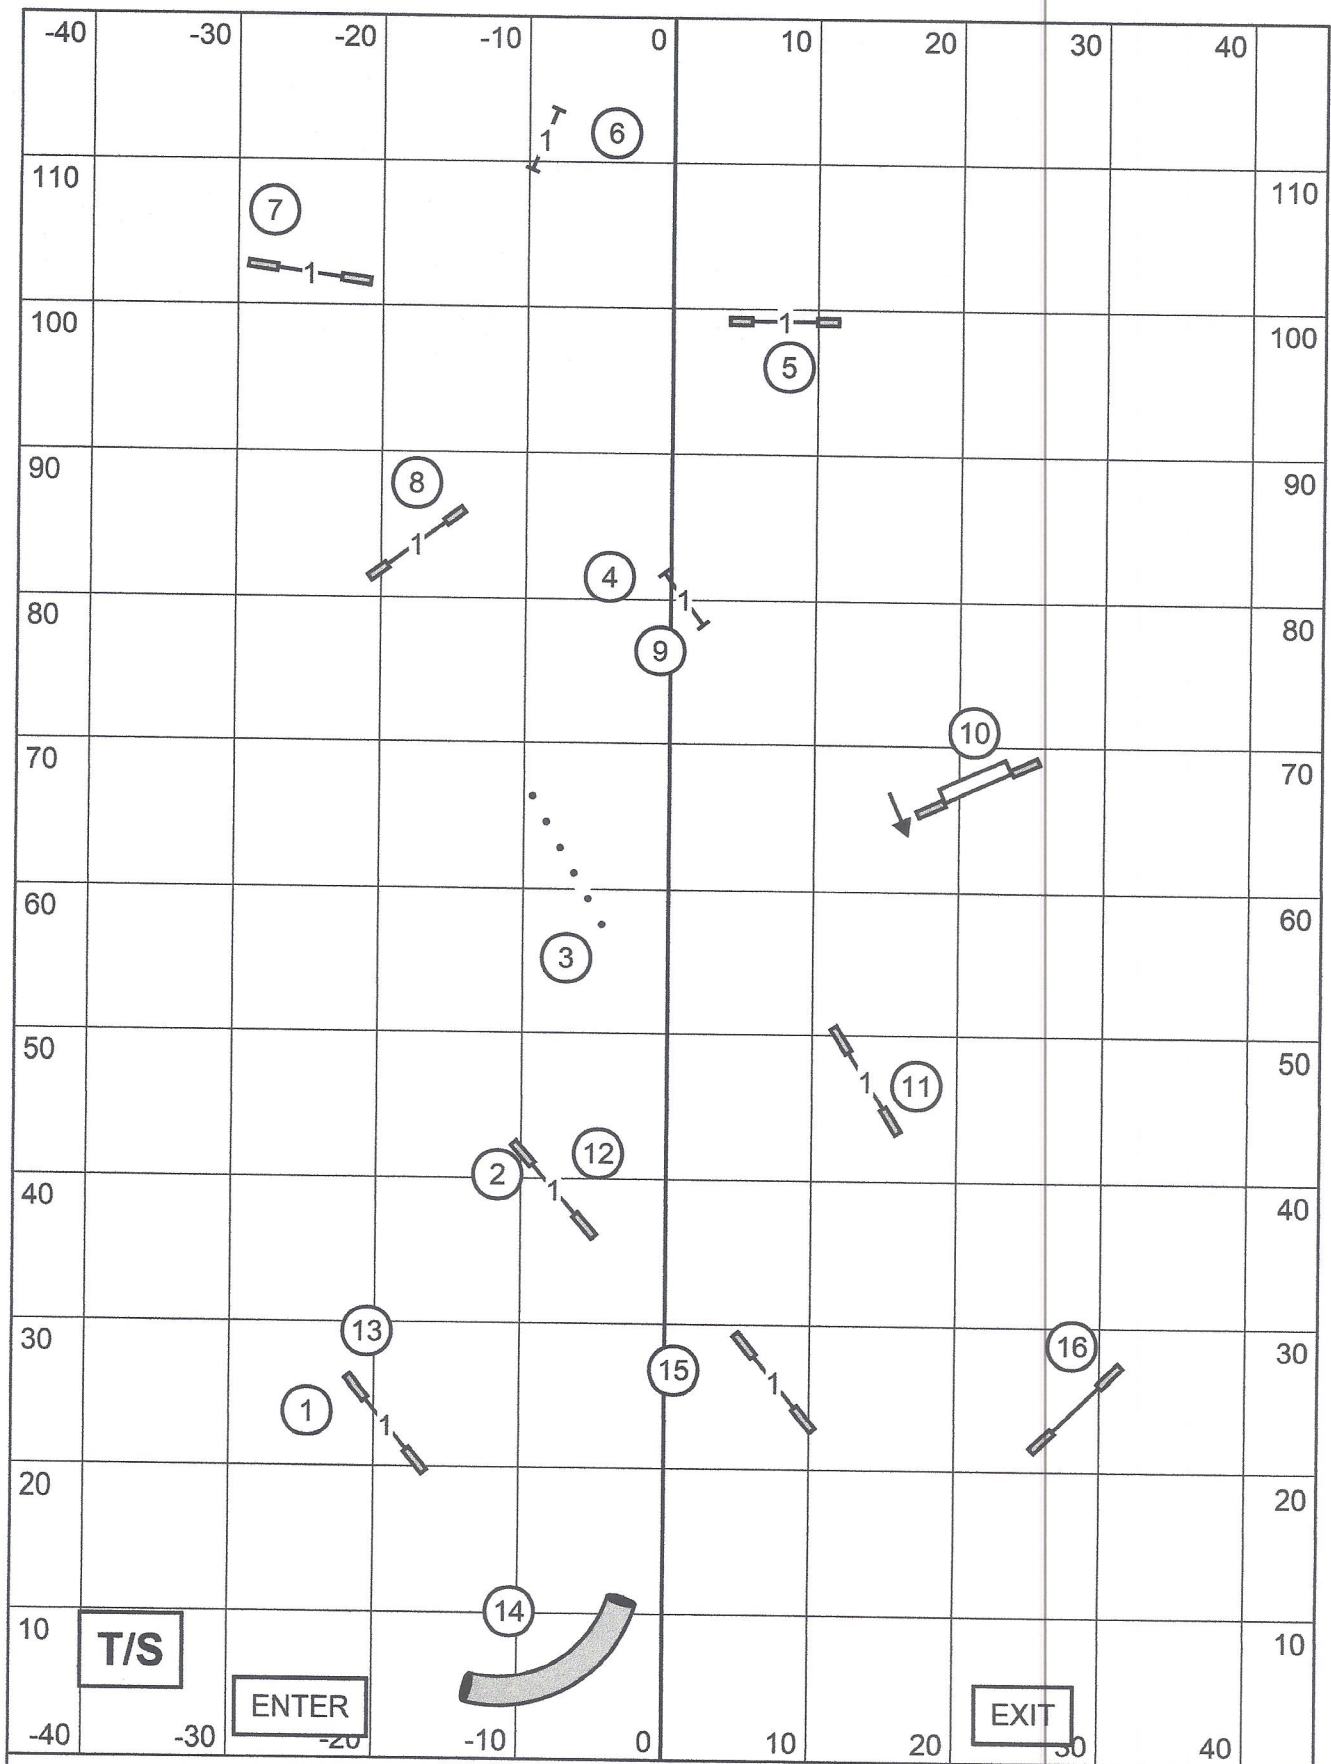

Novice JWW

Pembroke Welsh Corgi Club of America
September 25, 2023
Beverly Morgan Lewis