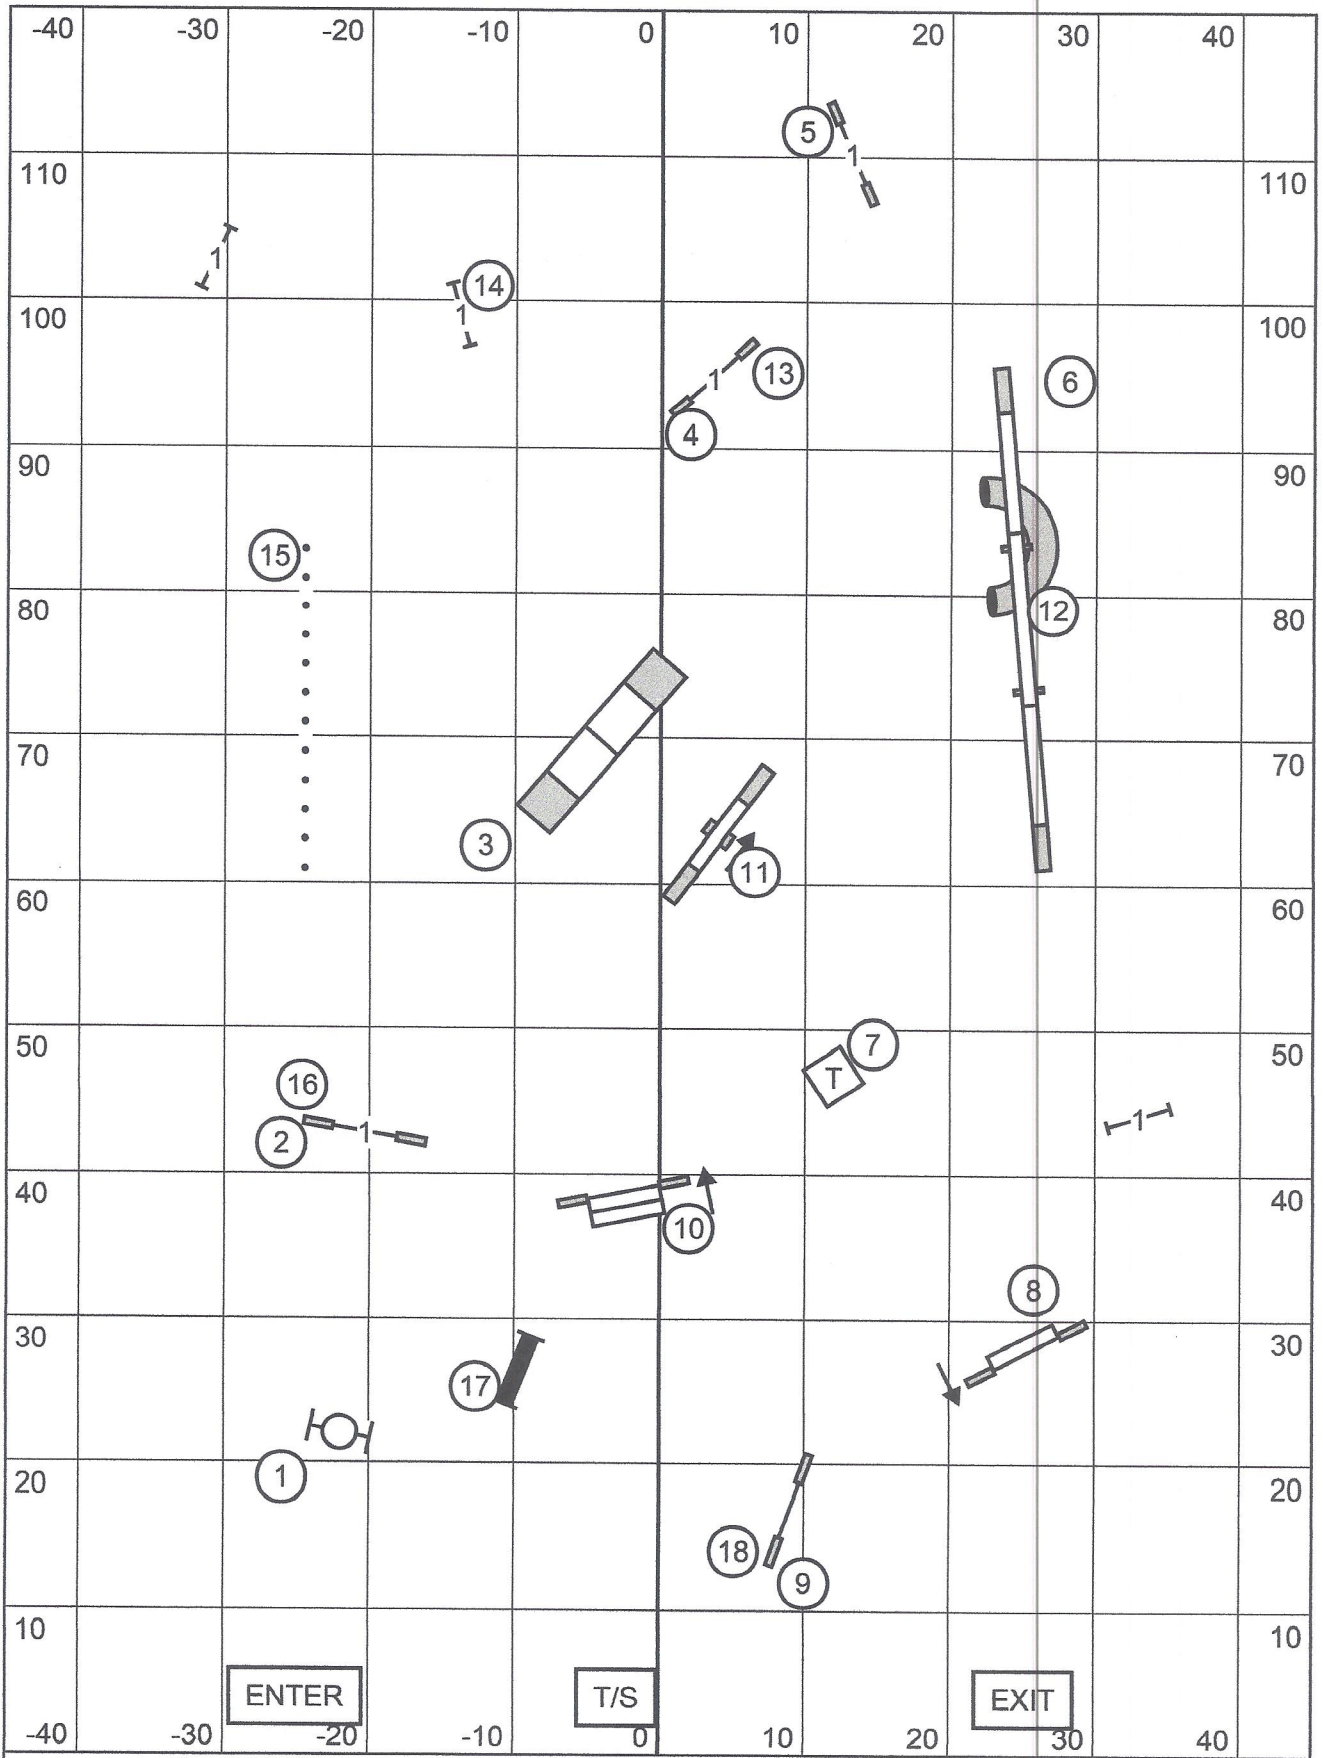

Open Standard
Pembroke Welsh Corgi Club of America
September 25, 2023
Beverly Morgan Lewis