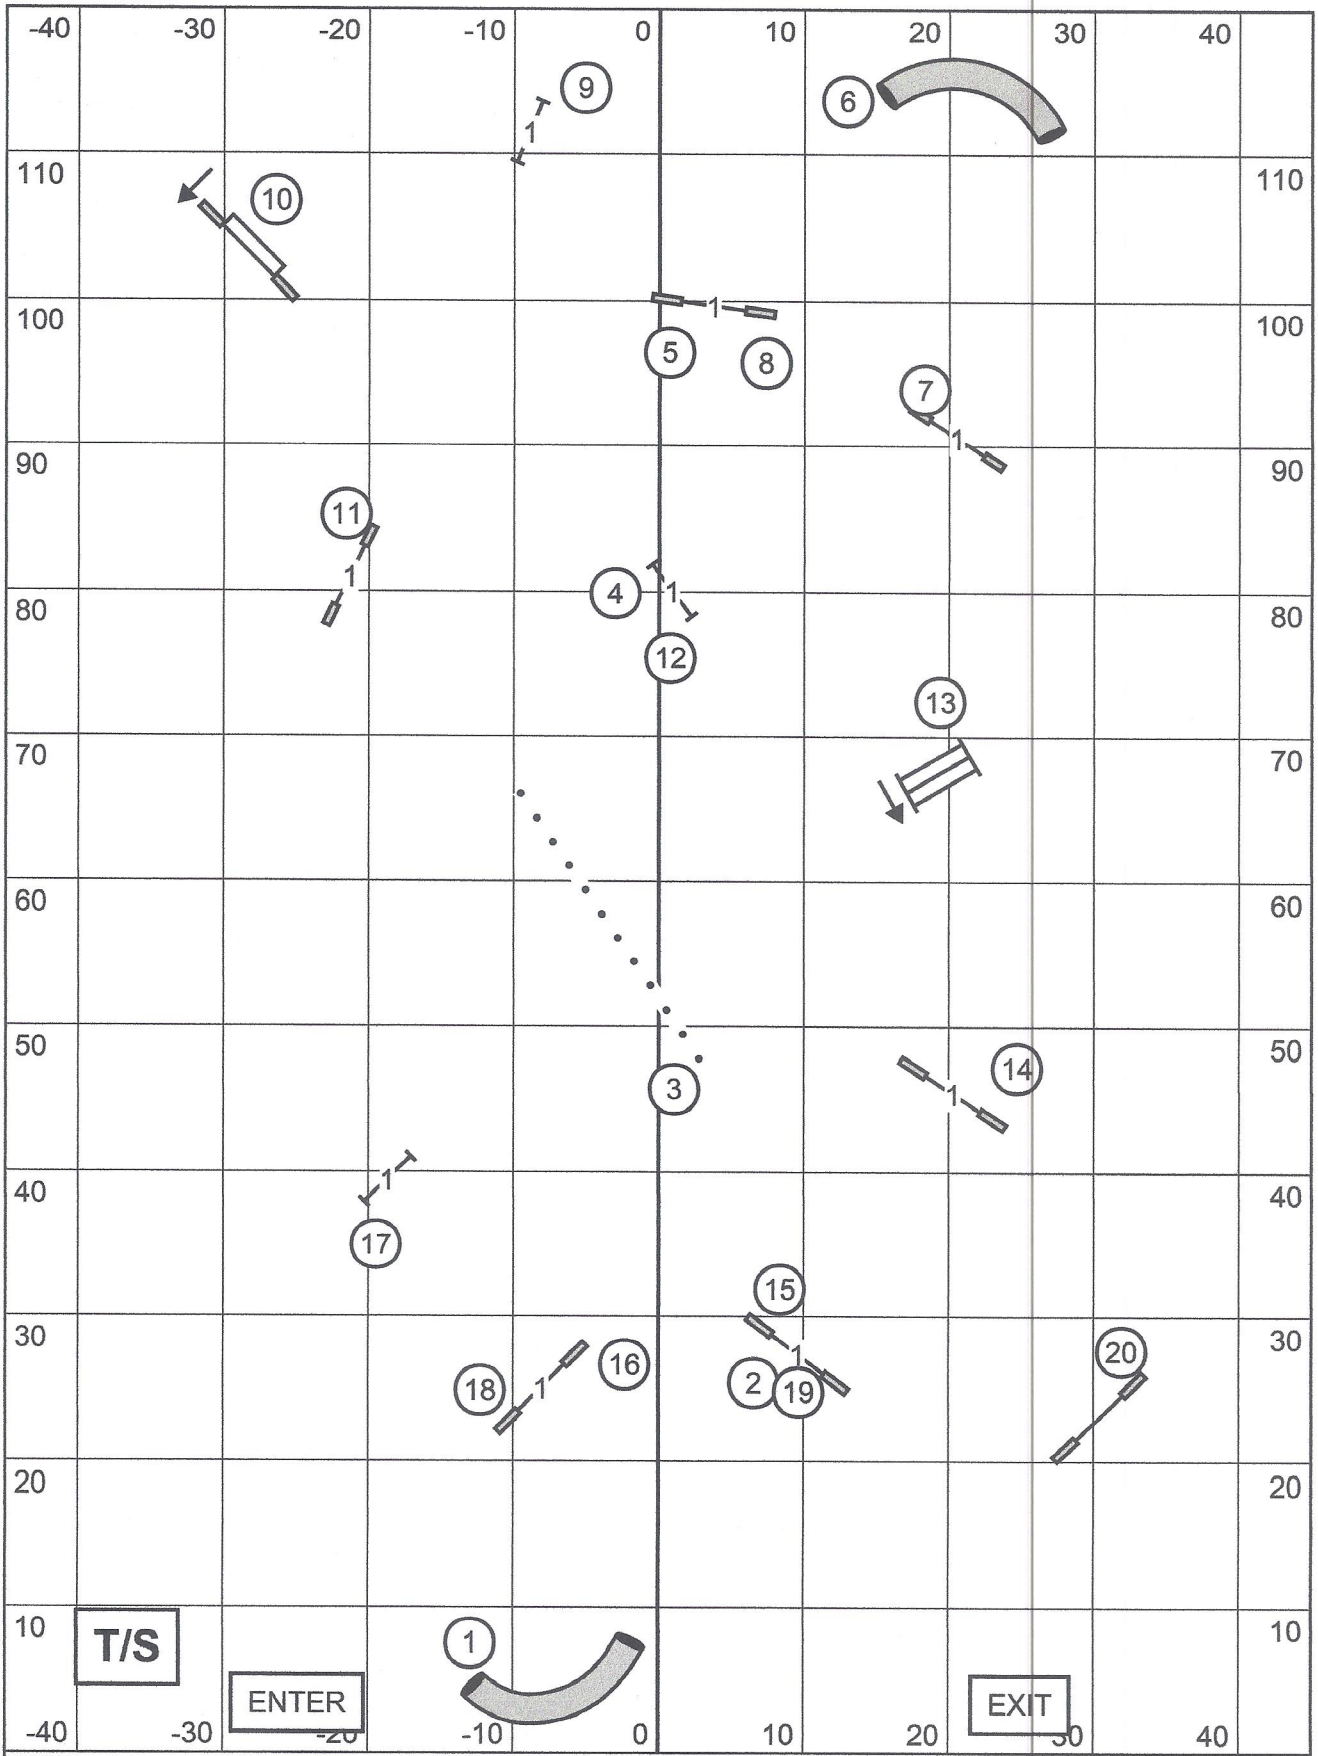

Excellent/Master JWW

Pembroke Welsh Corgi Club of America
September 25, 2023
Beverly Morgan Lewis