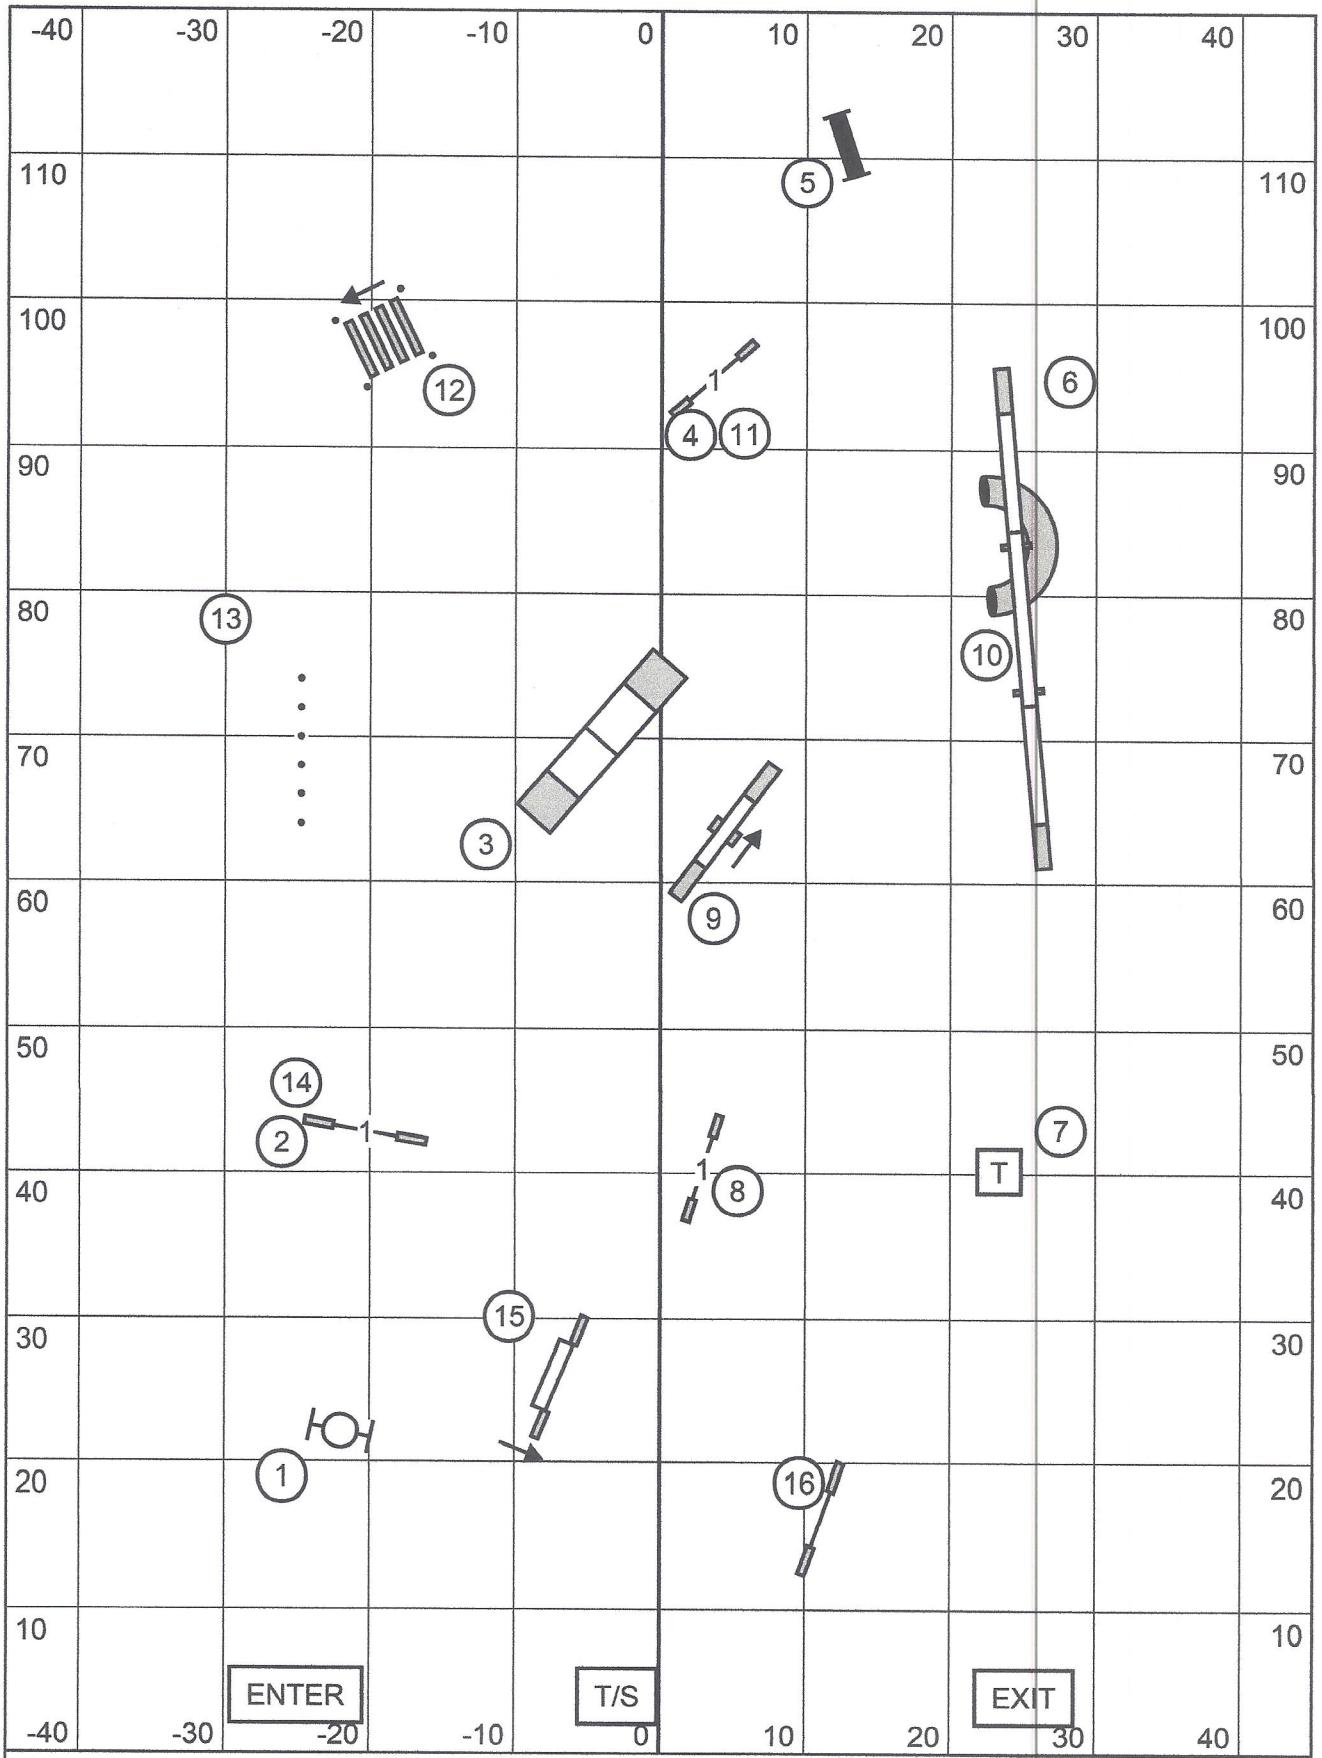

Novice Standard

Pembroke Welsh Corgi Club of America

September 25, 2023

Beverly Morgan Lewis

Excellent-4>5>6 OR 1>6>2 Solid Line
 Open-7>6>1 OR 1>6>7 Dashed Line
 Novice- 5>7 OR 7>5 Dashed / Solid Line

FAST - All Levels