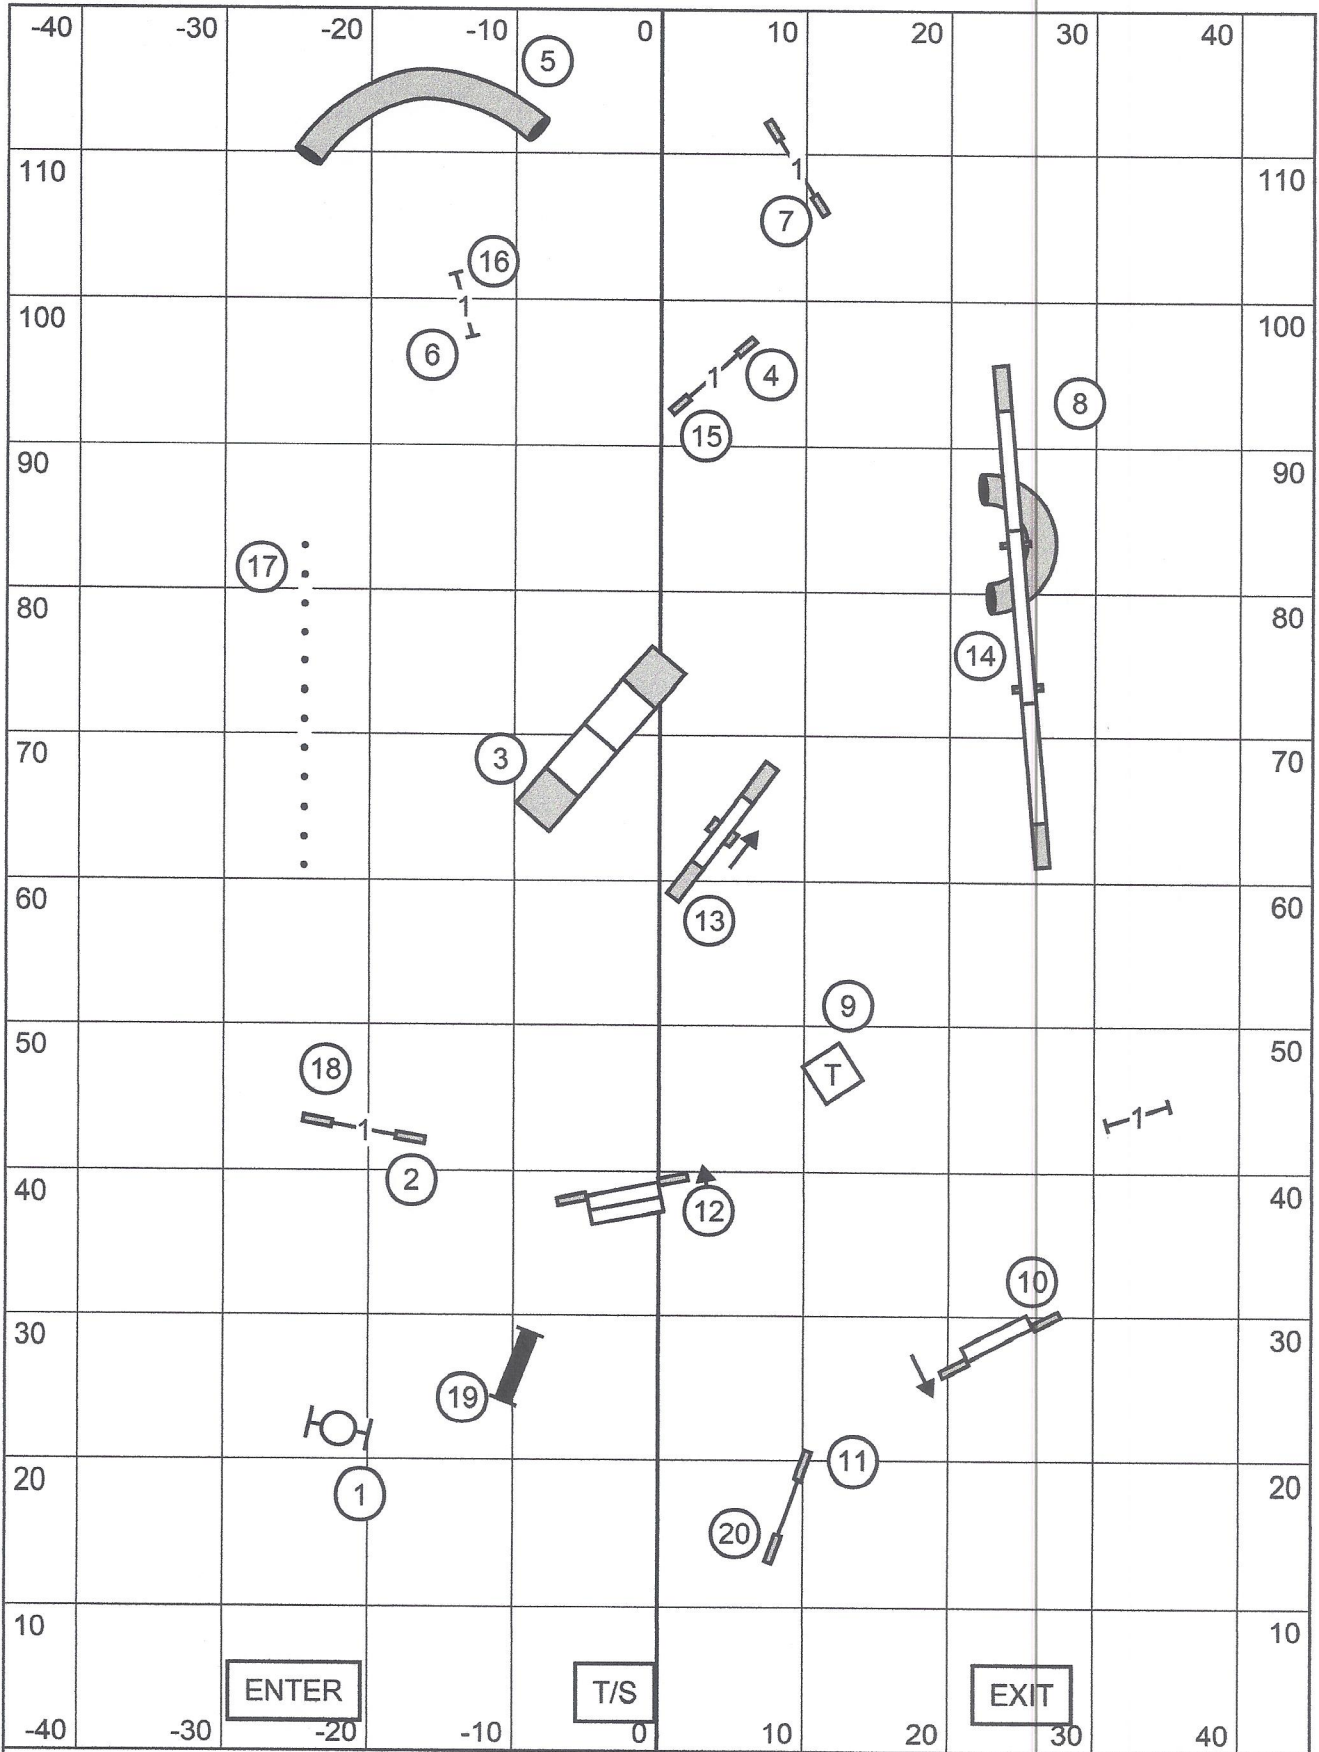

Excellent/Master Standard
Pembroke Welsh Corgi Club of America
September 25, 2023
Beverly Morgan Lewis