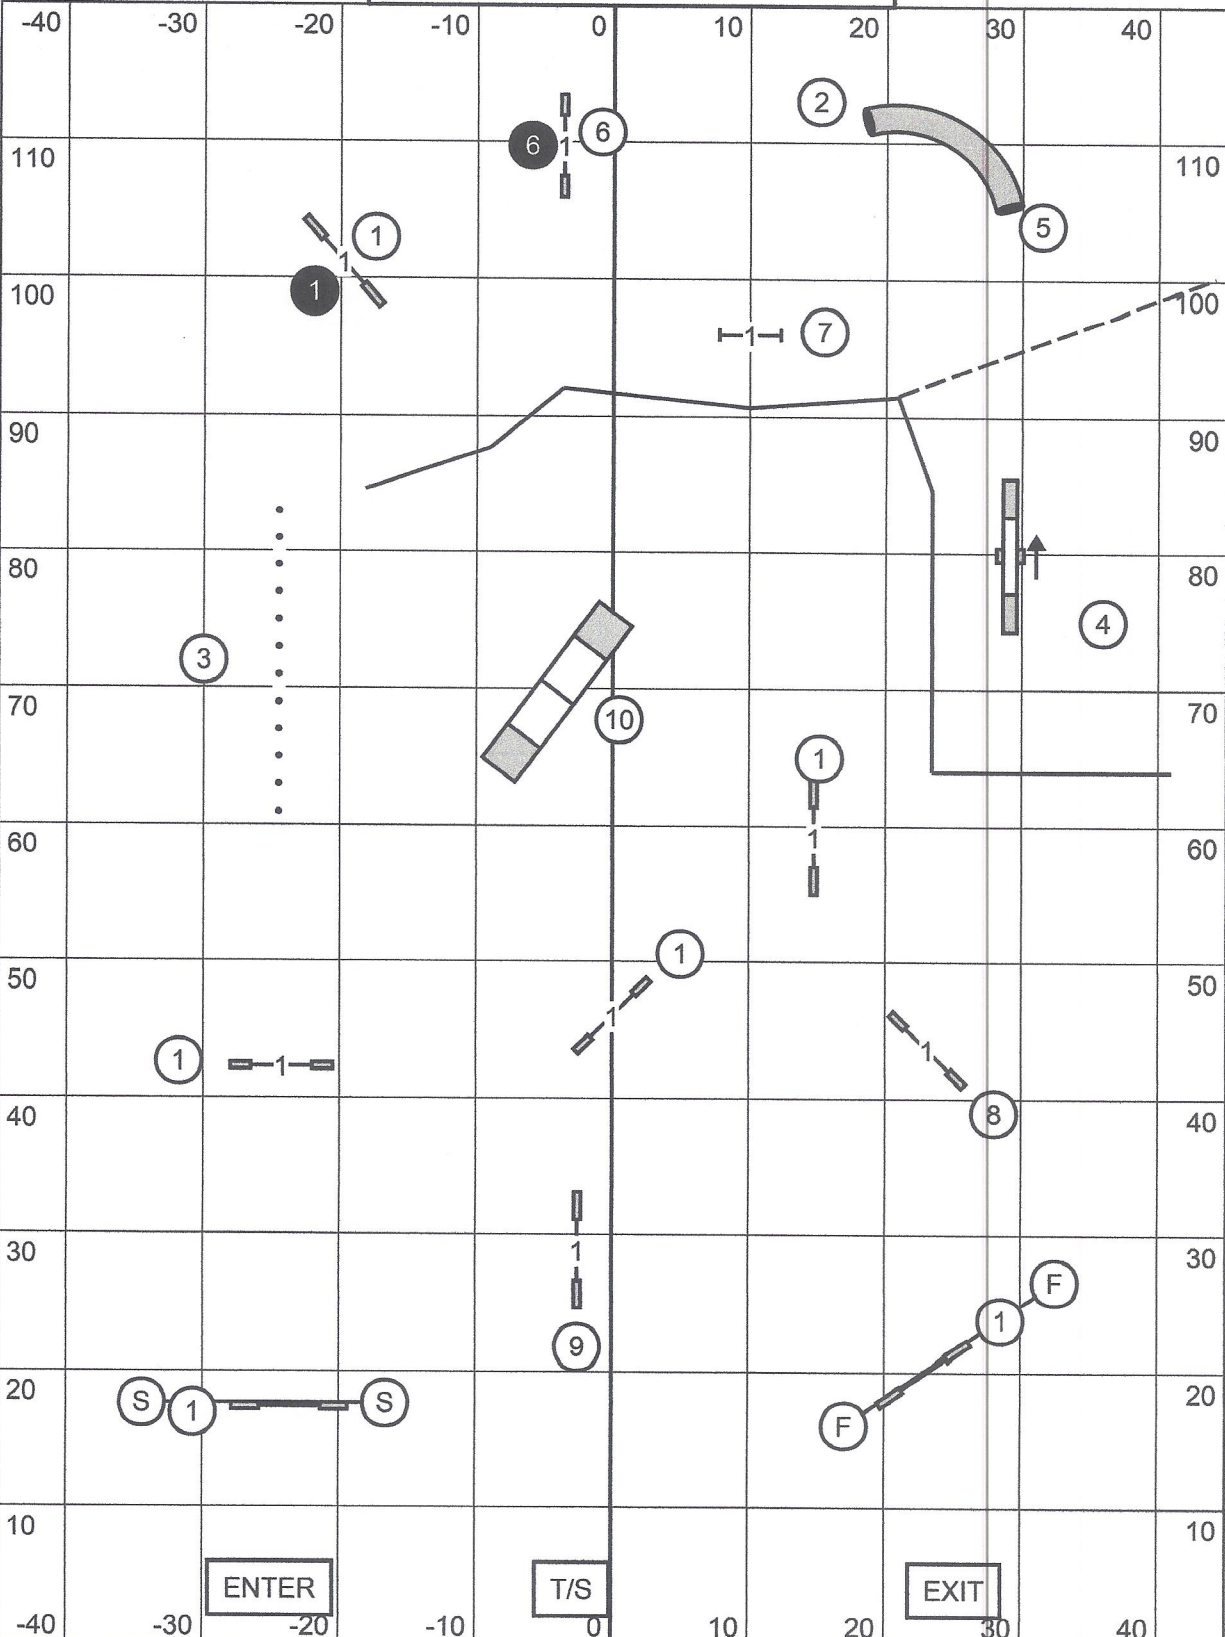

Novice Standard

Pembroke Welsh Corgi Club of America

September 25, 2023

Beverly Morgan Lewis

Excellent-4>5>6 OR 1>6>2 Solid Line
 Open-7>6>1 OR 1>6>7 Dashed Line
 Novice- 5>7 OR 7>5 Dashed / Solid Line

FAST - All Levels