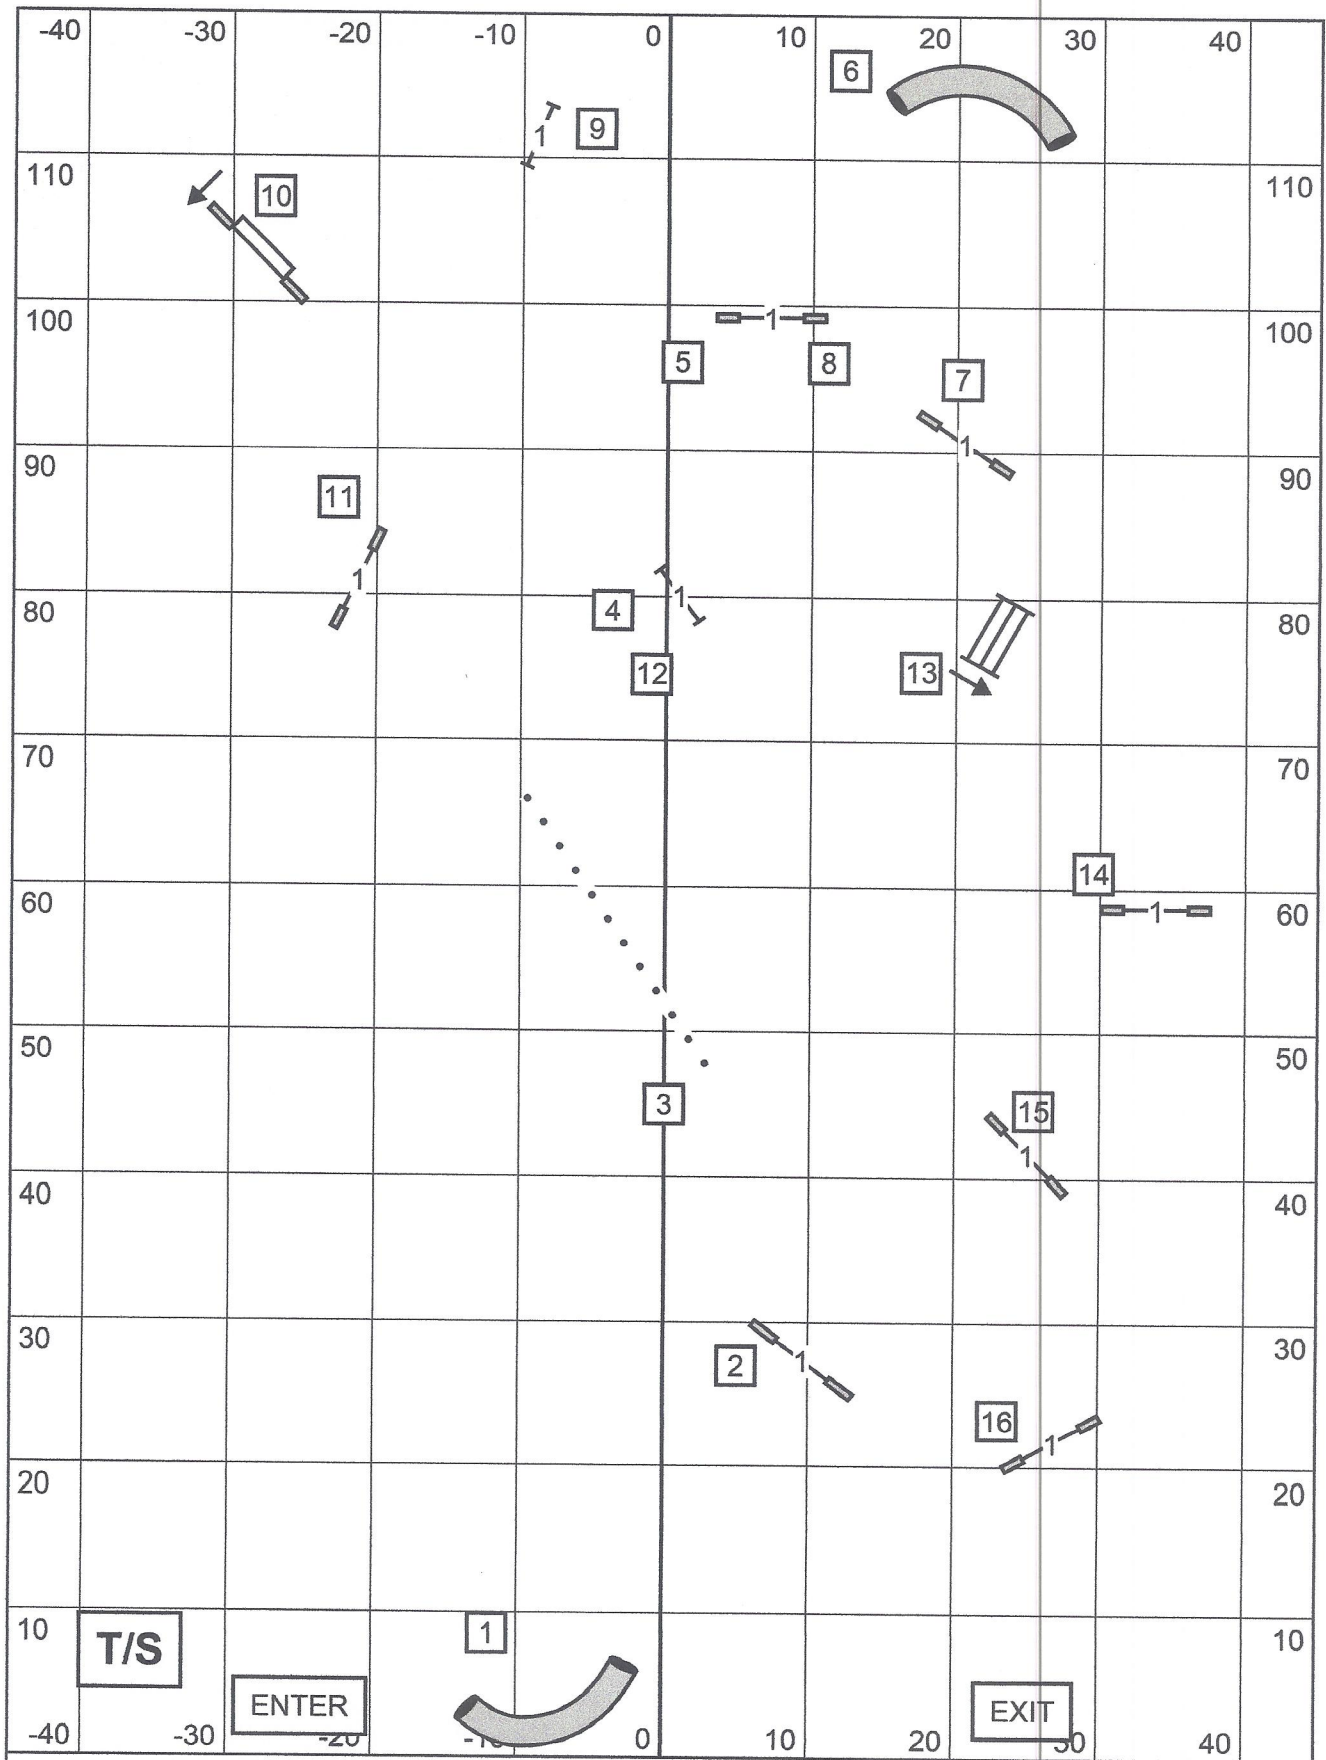

Open JWW

Pembroke Welsh Corgi Club of America
September 25, 2023
Beverly Morgan Lewis