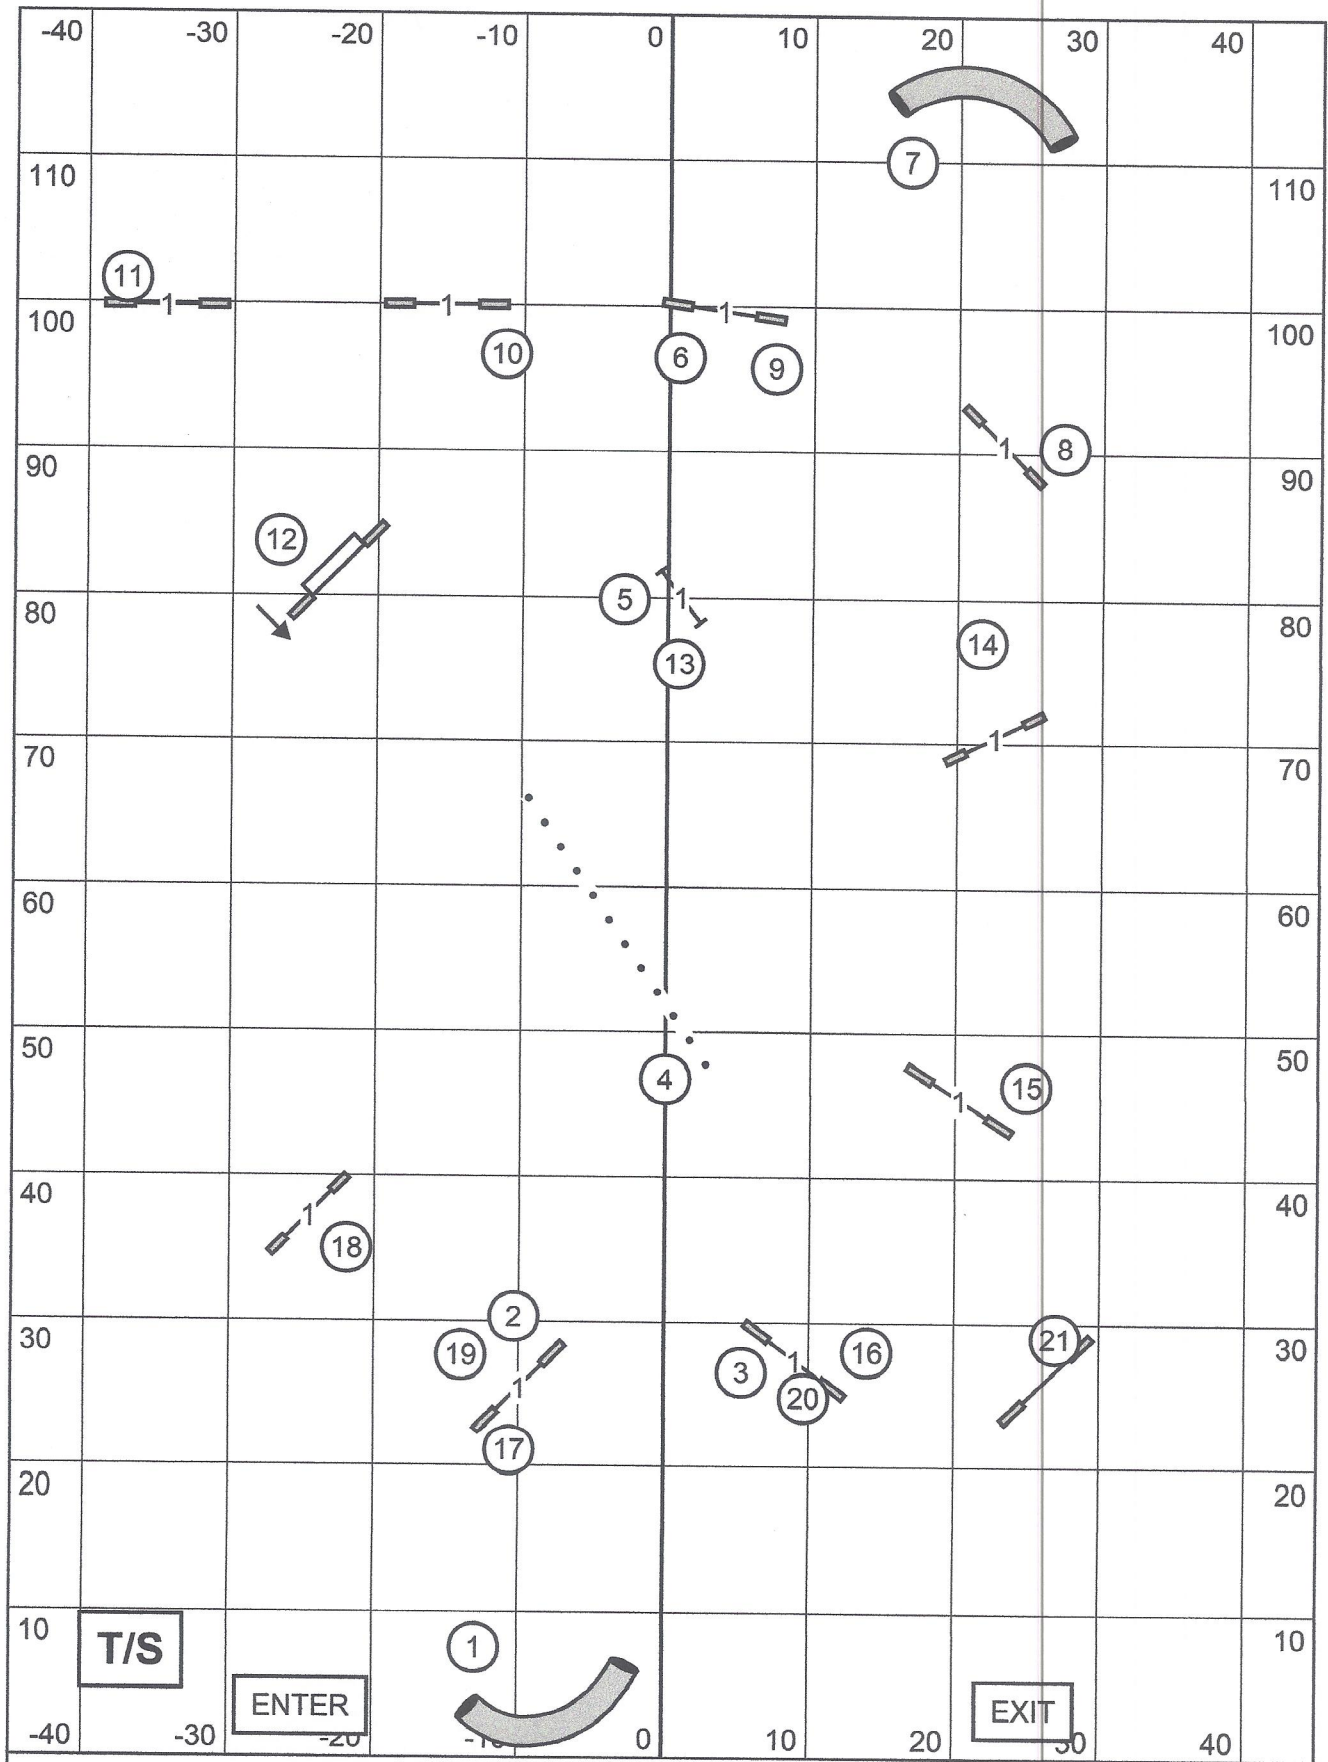

Premier JWW

Pembroke Welsh Corgi Club of America
September 25, 2023
Beverly Morgan Lewis