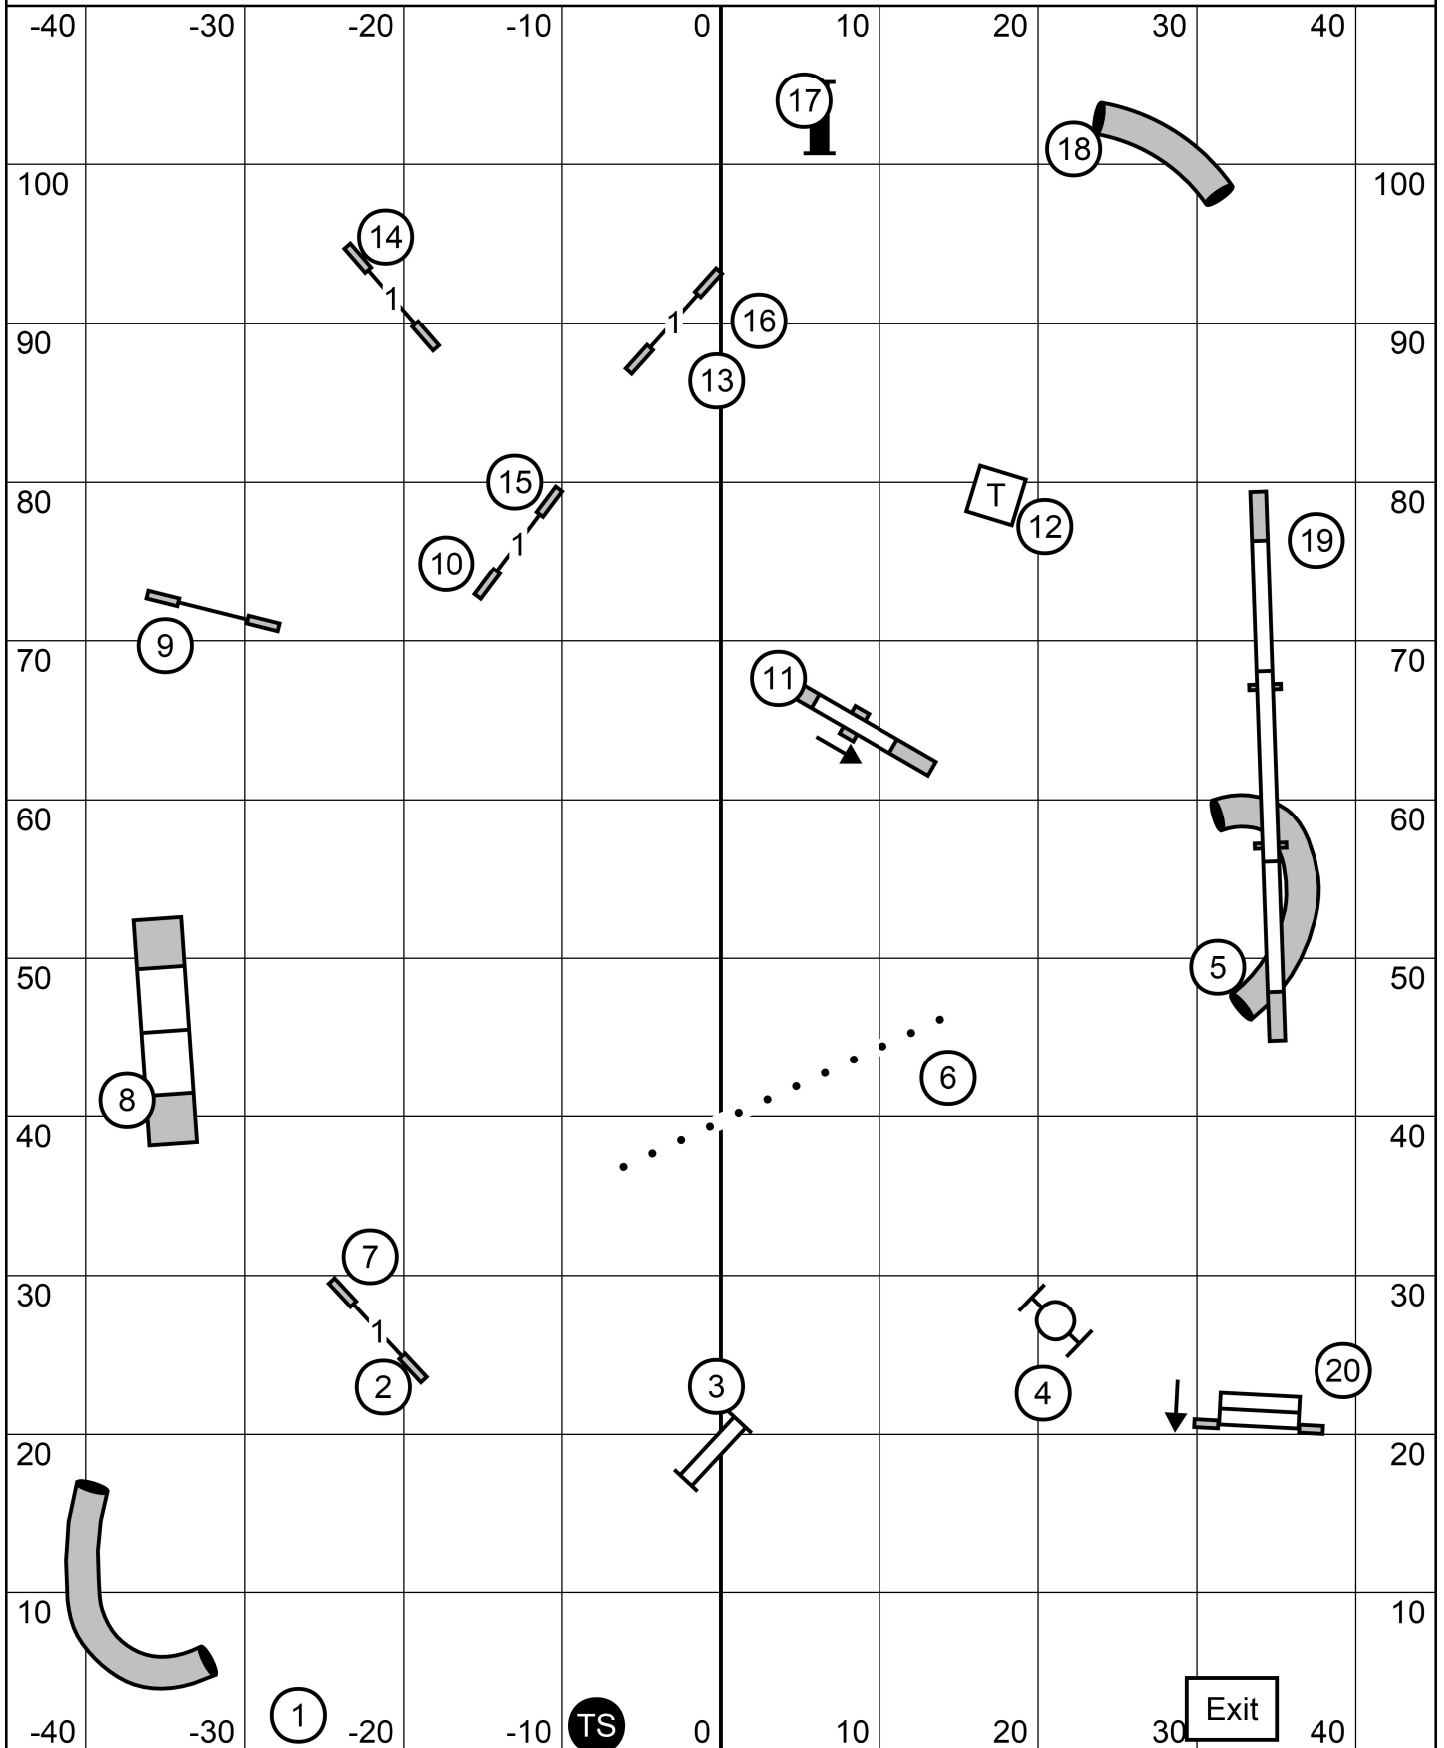

Australian Cattle Dog National Specialty
 Judge: Karen A Winter
 Monday, October 2, 2023
 E/M JWW

Australian Cattle Dog National Specialty
 Judge: Karen A Winter
 Monday, October 2, 2023
 E/M Standard

Australian Cattle Dog National Specialty
 Judge: Karen A Winter
 Monday, October 2, 2023
 Novice JWW

Australian Cattle Dog National Specialty
 Judge: Karen A Winter
 Monday, October 2, 2023
 Novice Standard

Australian Cattle Dog National Specialty
 Judge: Karen A Winter
 Monday, October 2, 2023
 Open JWW

Australian Cattle Dog National Specialty
 Judge: Karen A Winter
 Monday, October 2, 2023
 Open Standard

Australian Cattle Dog National Specialty
Judge: Karen A Winter
Monday, October 2, 2023
T2B