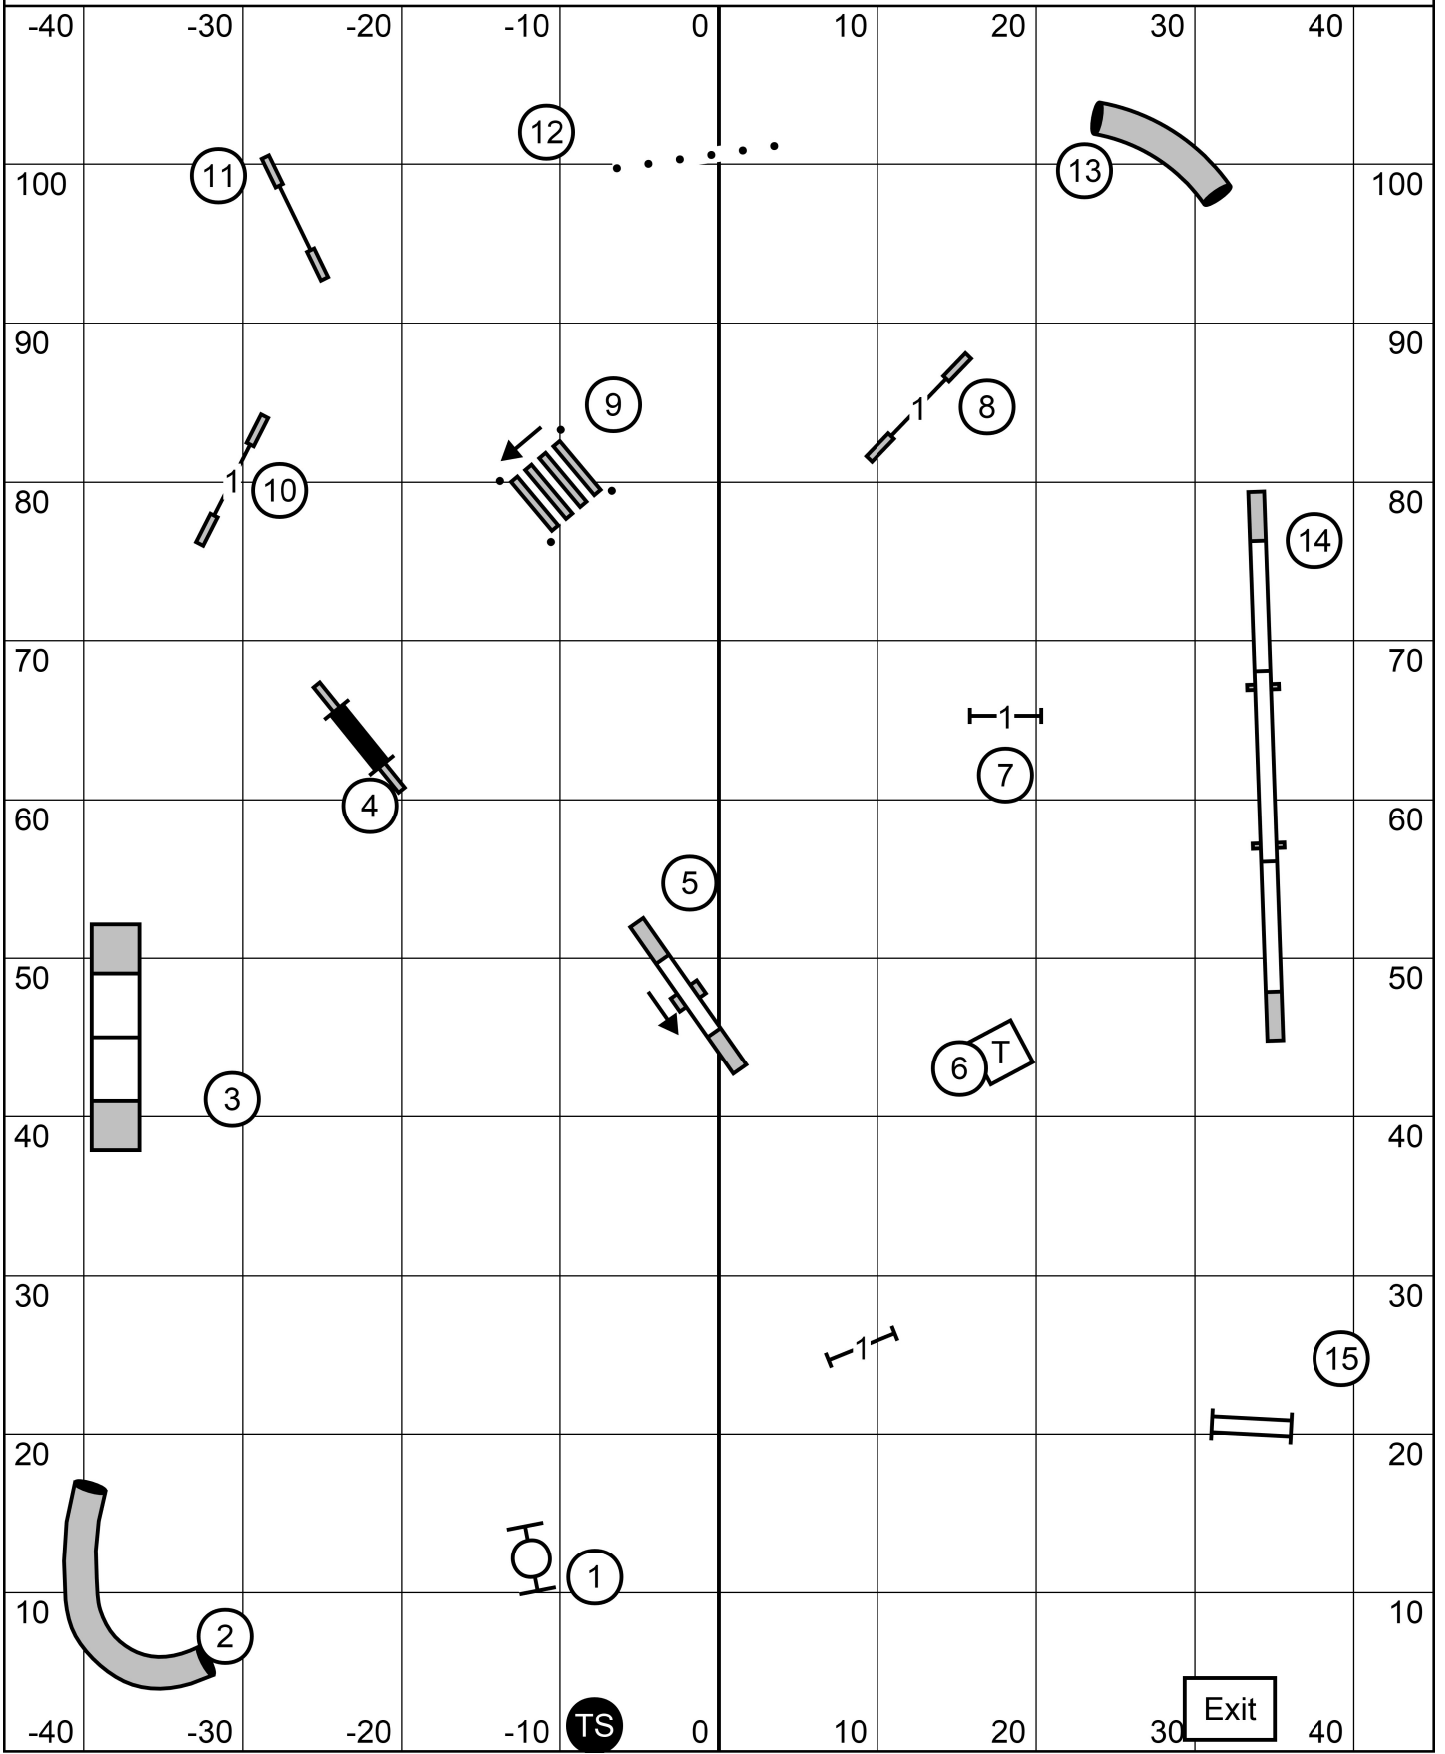

Australian Cattle Dog National Specialty
 Judge: Karen A Winter
 Monday, October 2, 2023
 Novice Standard

Australian Cattle Dog National Specialty
 Judge: Karen A Winter
 Monday, October 2, 2023
 Open JWW