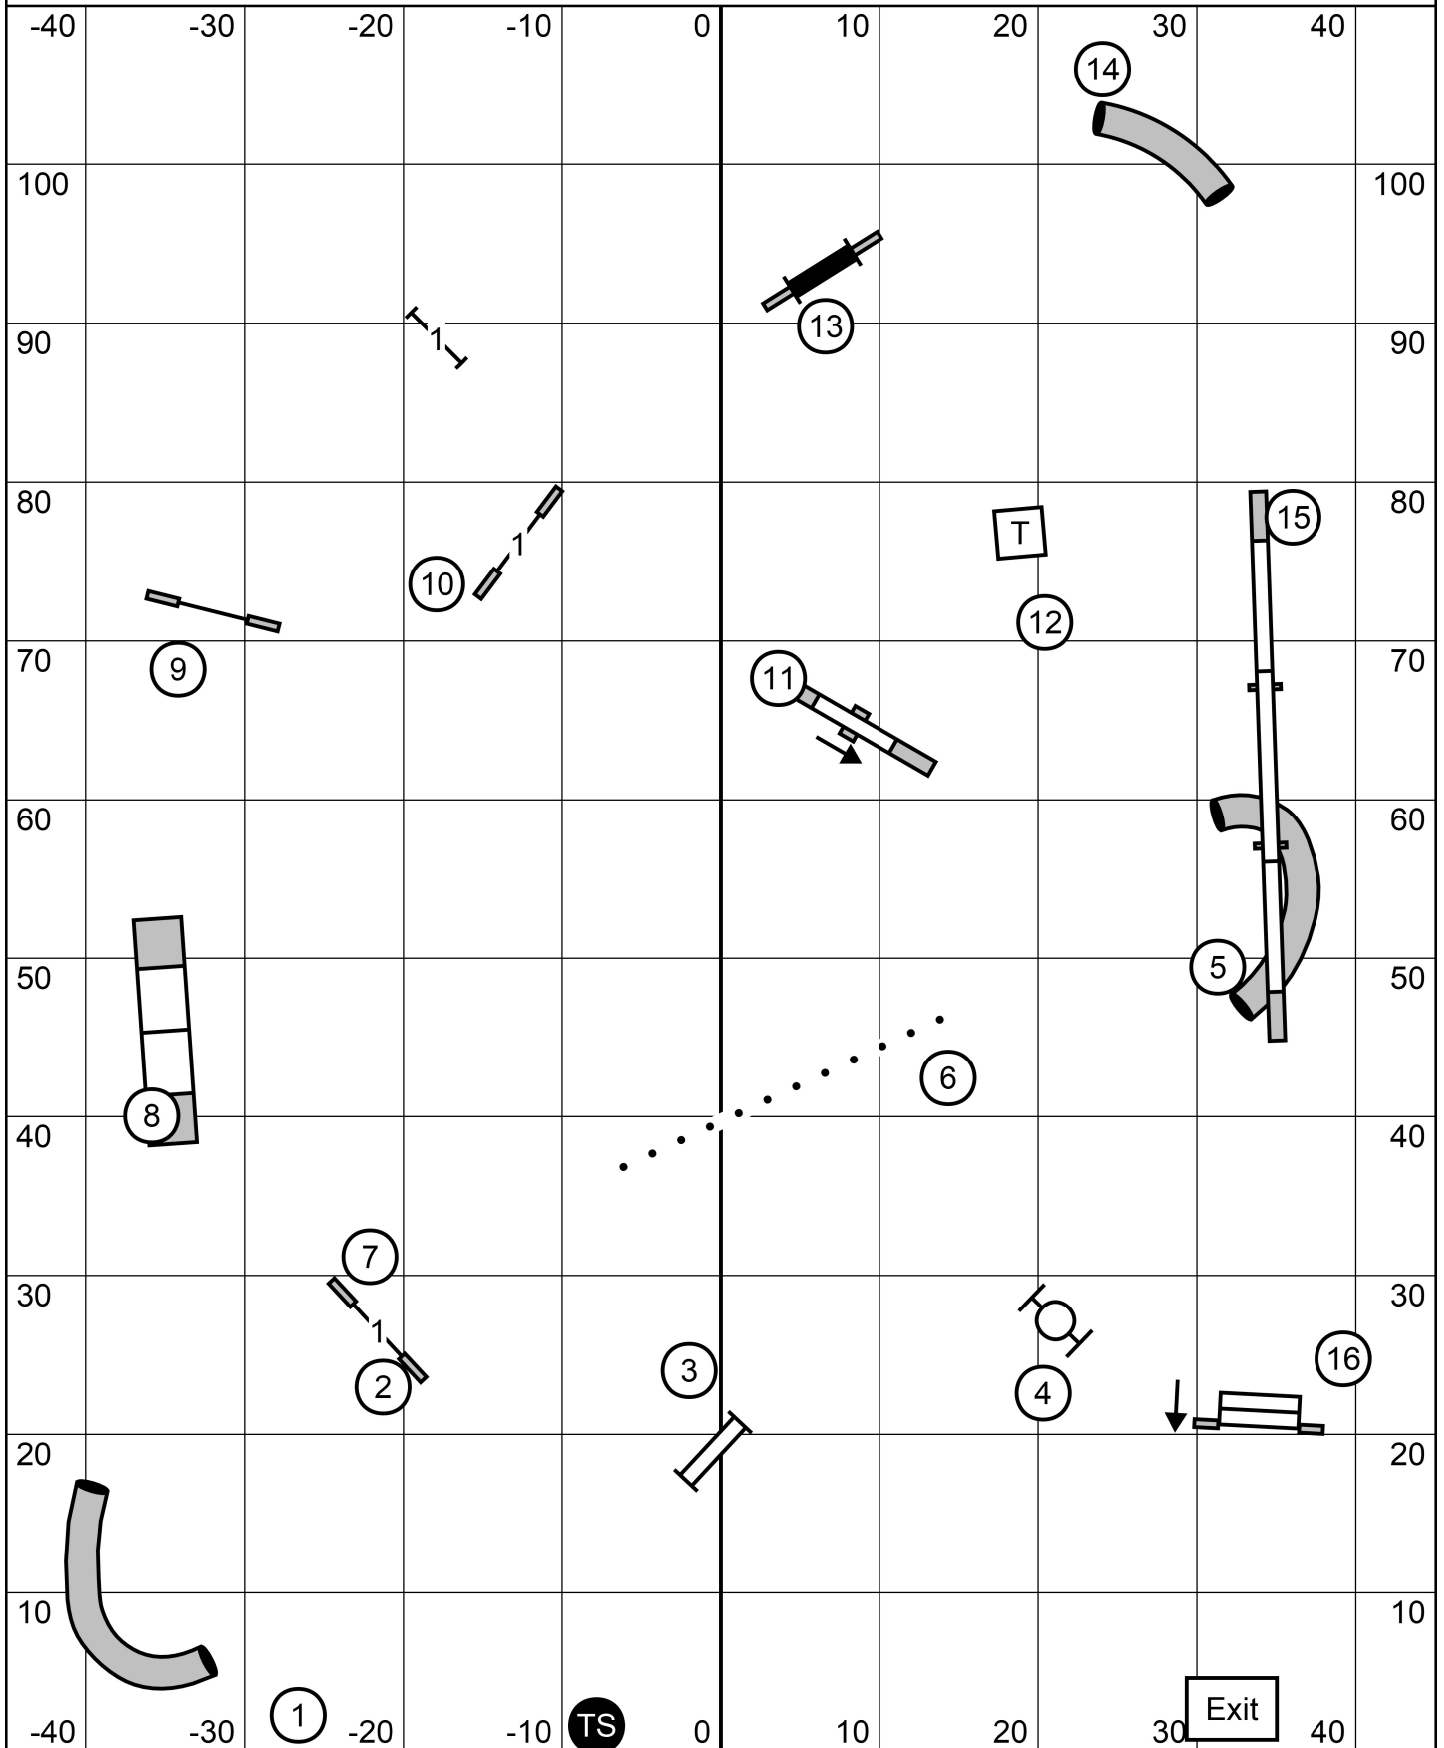

Australian Cattle Dog National Specialty
Judge: Karen A Winter
Monday, October 2, 2023
Open Standard