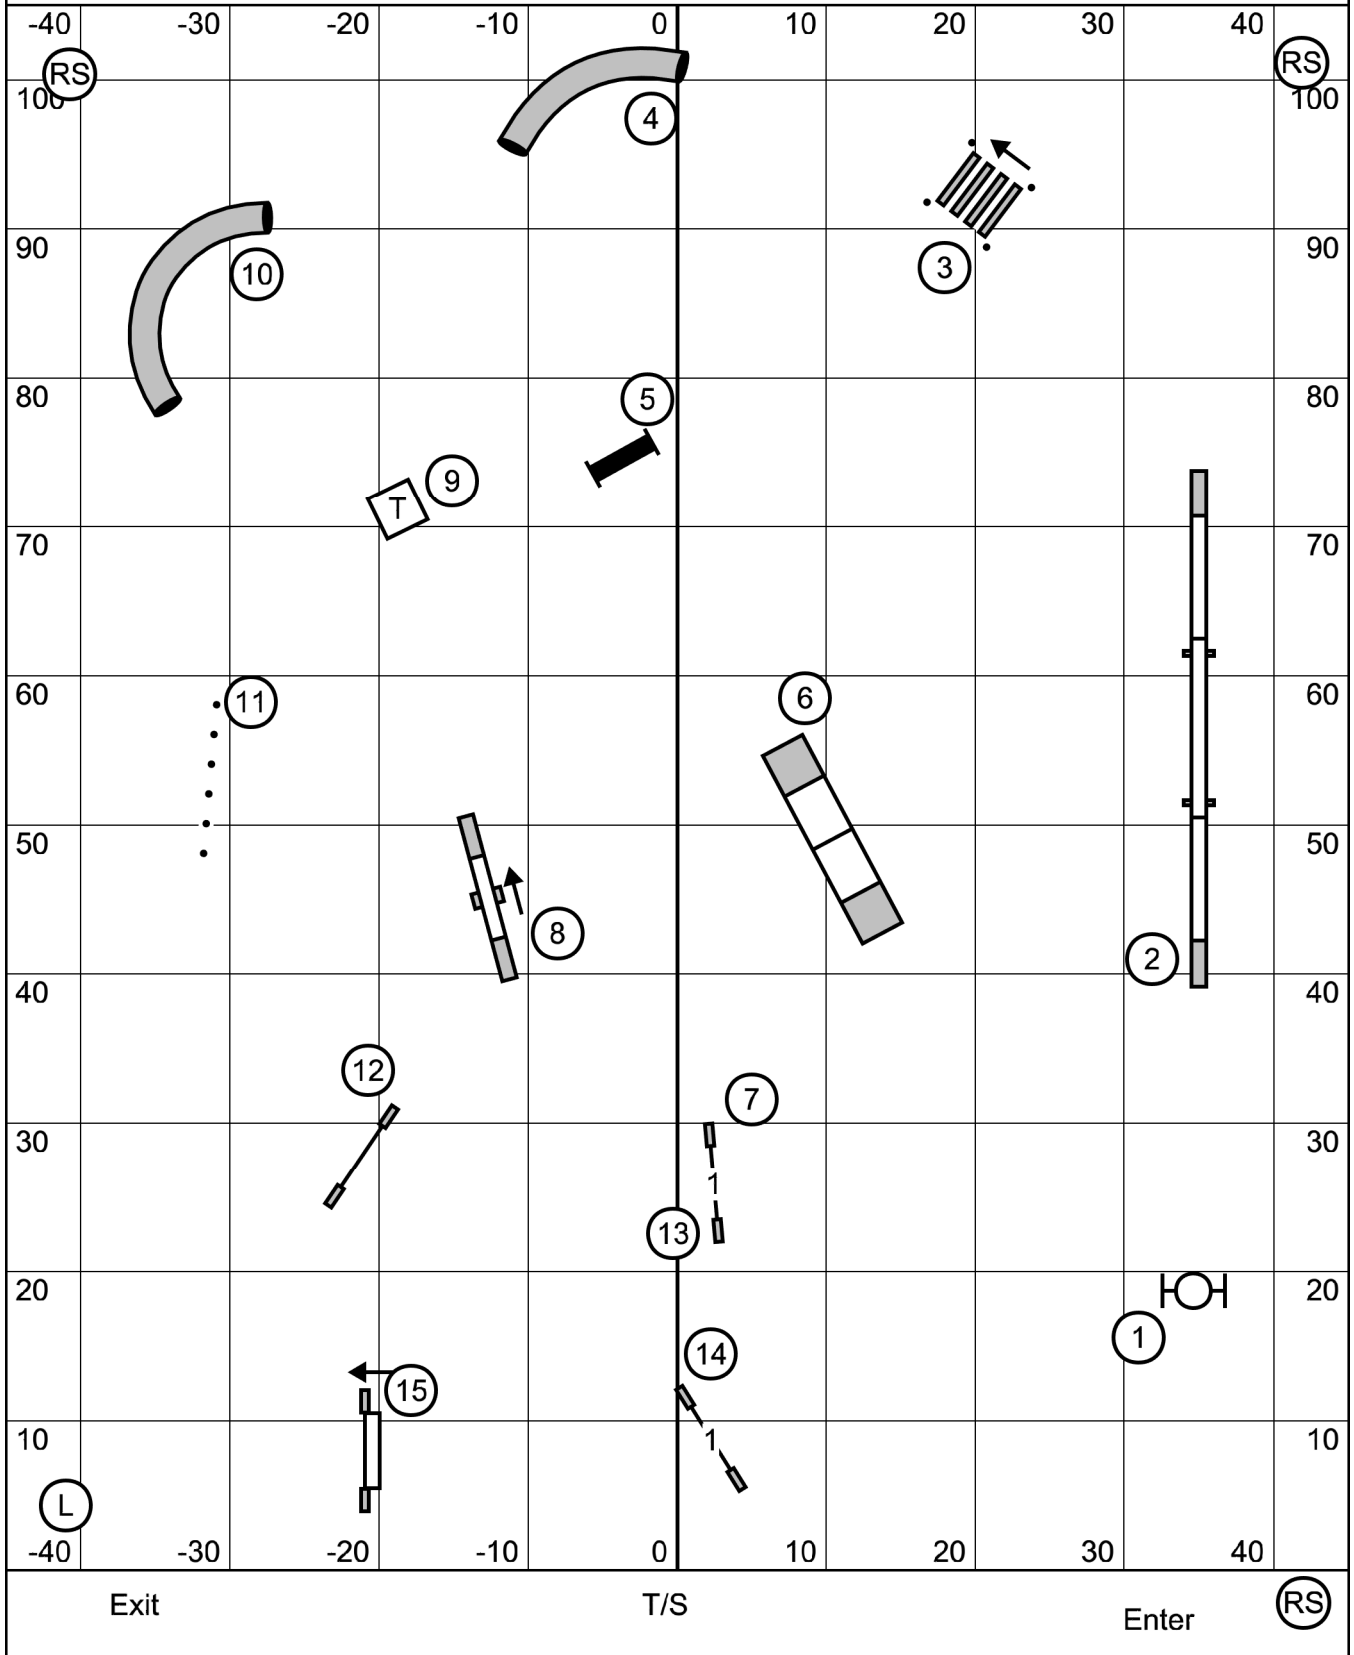

Gateway Agility Club of Suburban St. Louis
Ex/Master Std, Jan. 6, 2024
 Judge Dawn Glaser-Falk

Master/Excellent
 (4>5>6) Dashed Line
 35 Point Bonus
 25 Points To Qualify

6 is only bi directional for novice

6 is only bi directional for novice

Start is Bi Directional

TS

Gateway Agility Club
 1/6/2024
 Novice Fast
 Geoff Nieder

Tunnel 4 is bi directional
 for Novice and Open Only

TS	Gateway Agility Club 1/6/2024 Novice Jumpers Geoff Nieder
----	--

Gateway Agility Club of Suburban St. Louis

Novice Std, Jan. 6, 2024

Judge Dawn Glaser-Falk

TS Gateway Agility Club
 1/6/2024
 Open Jumpers
 Geoff Nieder

Open
 (5 Light>6)(6>5 Dark) Dotted Line
 31 Point Bonus
 24 Points To Qualify