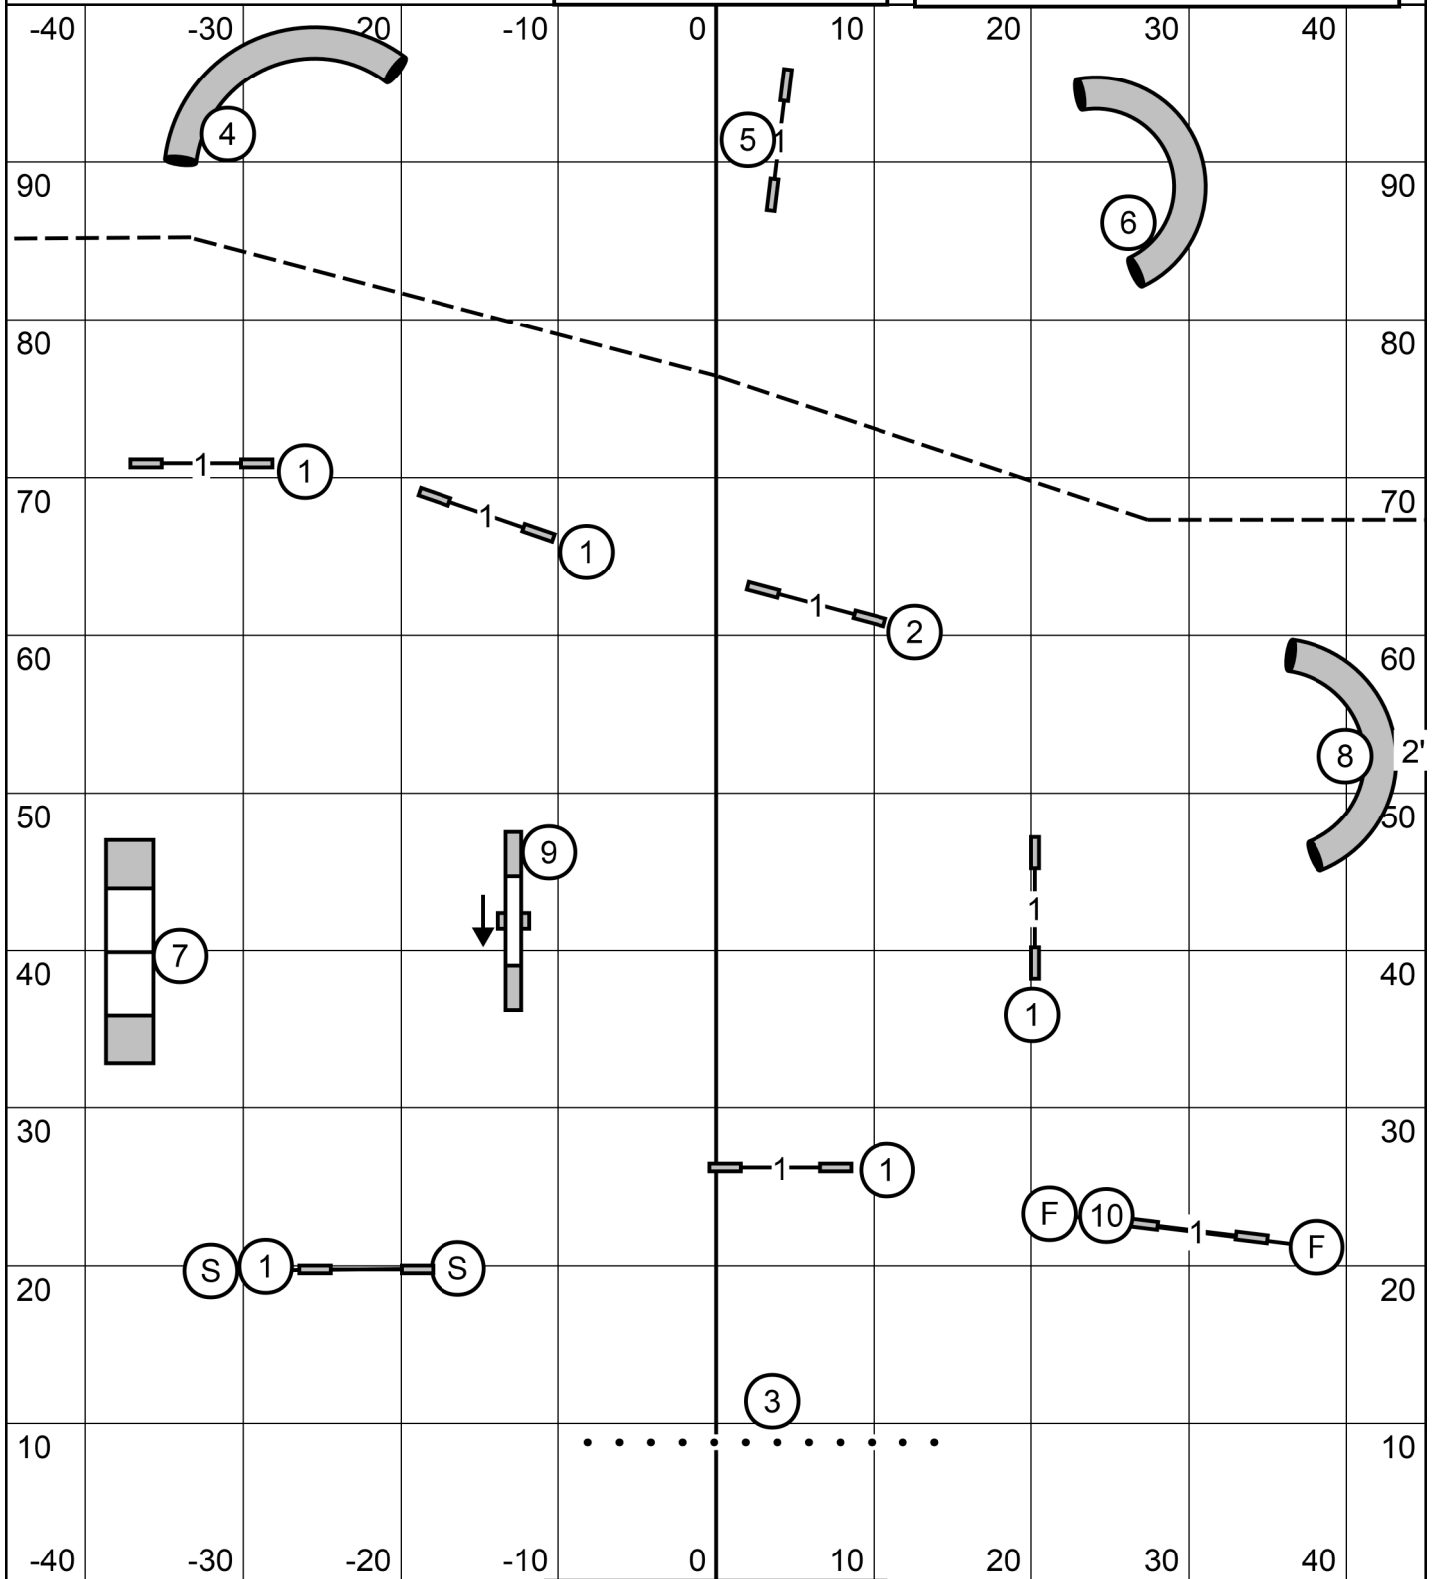

Gateway Agility Club of Suburban St. Louis
Ex/Master Std, Jan. 6, 2024
 Judge Dawn Glaser-Falk

Master/Excellent
 (4>5>6) Dashed Line
 35 Point Bonus
 25 Points To Qualify

6 is only bi directional for novice

Start is Bi Directional

TS

Gateway Agility Club
 1/6/2024
 Master Excellent Fast
 Geoff Nieder

TS Gateway Agility Club
 1/6/2024
 Master Jumpers
 Geoff Nieder

Novice
 (5Light>6BI)(6BI>5Dark) Solid Line
 31 Point Bonus
 19 Points To Qualify

6 is only bi directional for novice

Start is Bi Directional

TS

Gateway Agility Club
 1/6/2024
 Novice Fast
 Geoff Nieder

Tunnel 4 is bi directional
 for Novice and Open Only

TS	Gateway Agility Club 1/6/2024 Novice Jumpers Geoff Nieder
----	--