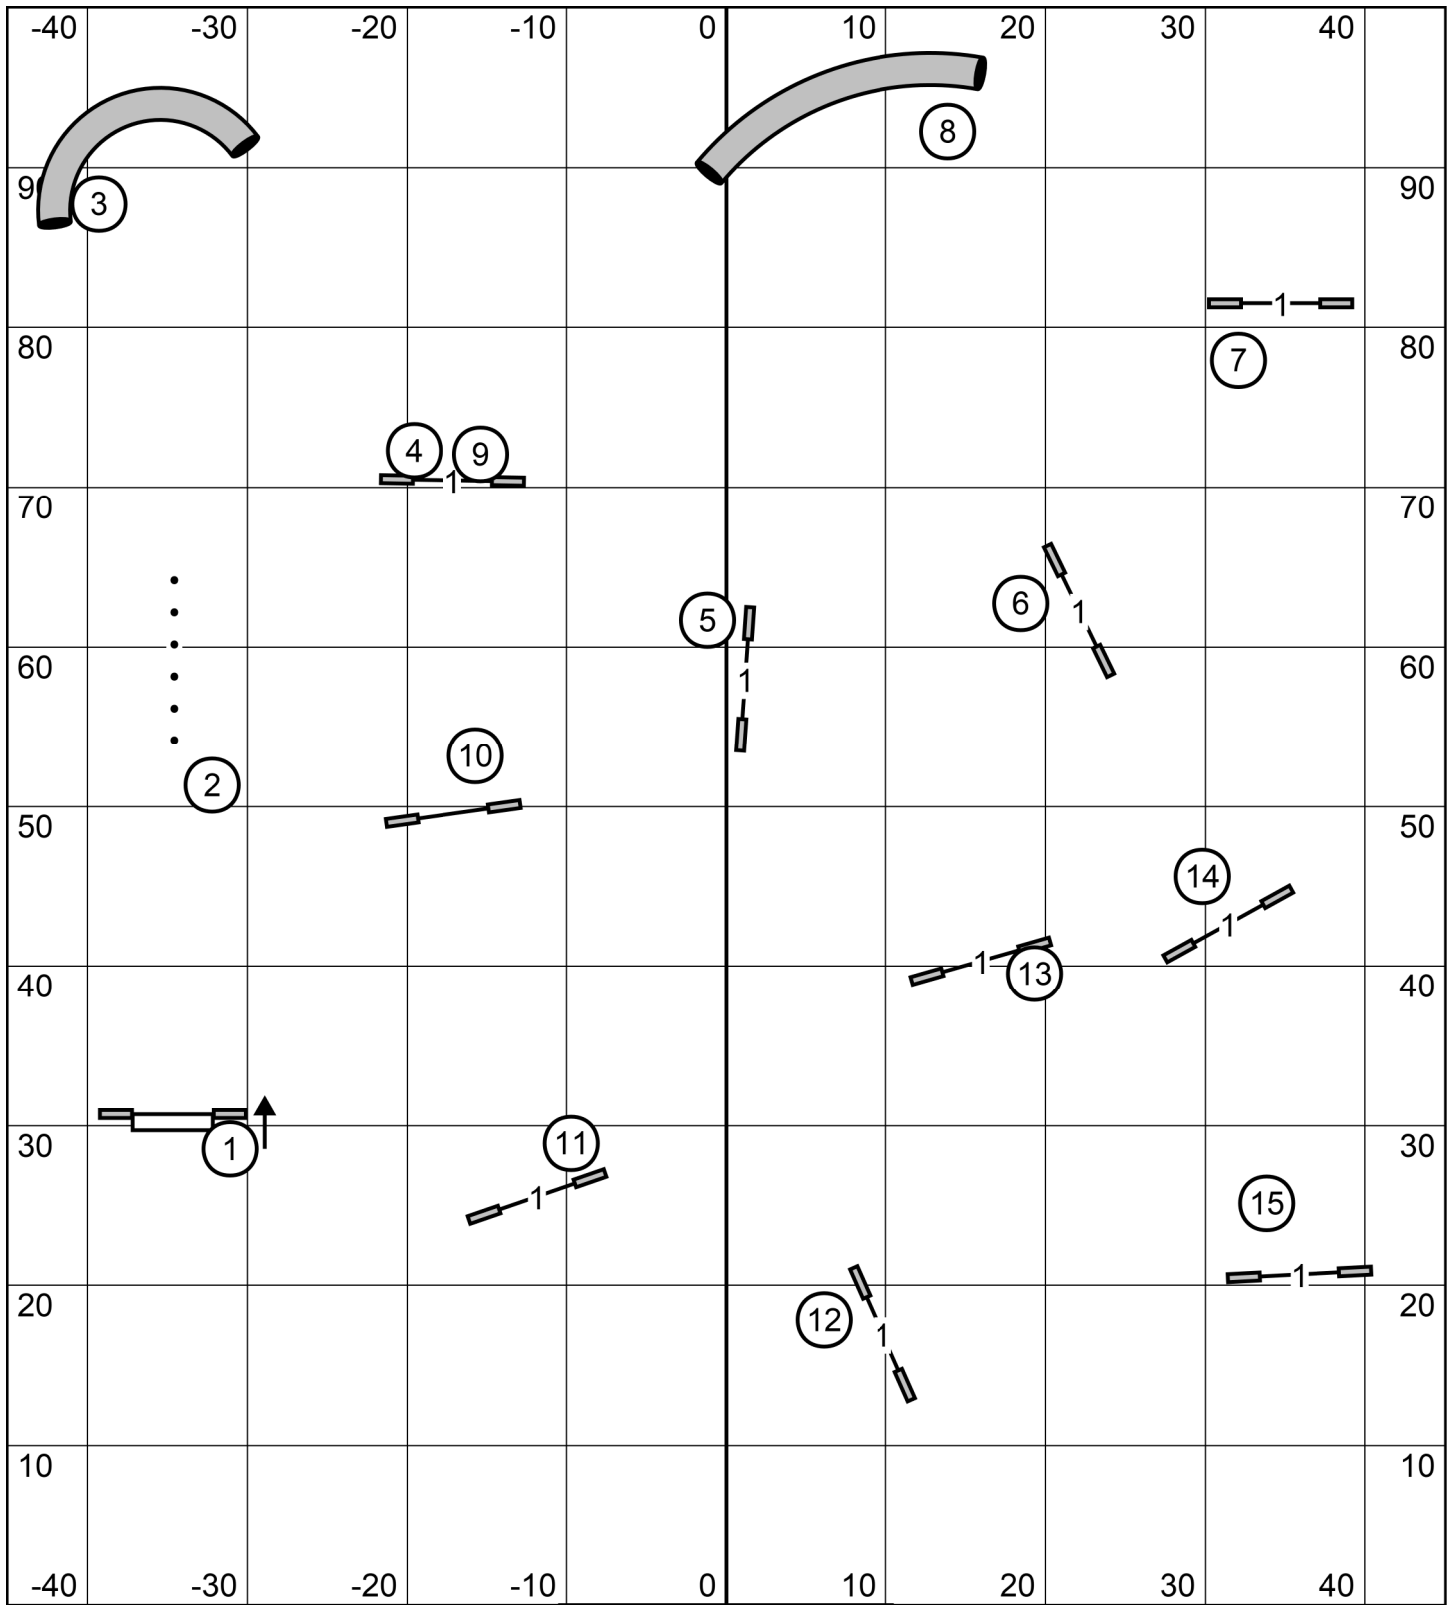

Gateway Agility Club of Suburban St. Louis
Ex/Master Std, Jan. 6, 2024
 Judge Dawn Glaser-Falk

Master/Excellent
 (4>5>6) Dashed Line
 35 Point Bonus
 25 Points To Qualify

6 is only bi directional for novice

Start is Bi Directional

TS

Gateway Agility Club
 1/6/2024
 Master Excellent Fast
 Geoff Nieder

TS Gateway Agility Club
 1/6/2024
 Master Jumpers
 Geoff Nieder

Novice
 (5Light>6BI)(6BI>5Dark) Solid Line
 31 Point Bonus
 19 Points To Qualify

6 is only bi directional for novice

Start is Bi Directional

TS

Gateway Agility Club
 1/6/2024
 Novice Fast
 Geoff Nieder

Tunnel 4 is bi directional
 for Novice and Open Only

TS	Gateway Agility Club 1/6/2024 Novice Jumpers Geoff Nieder
----	--