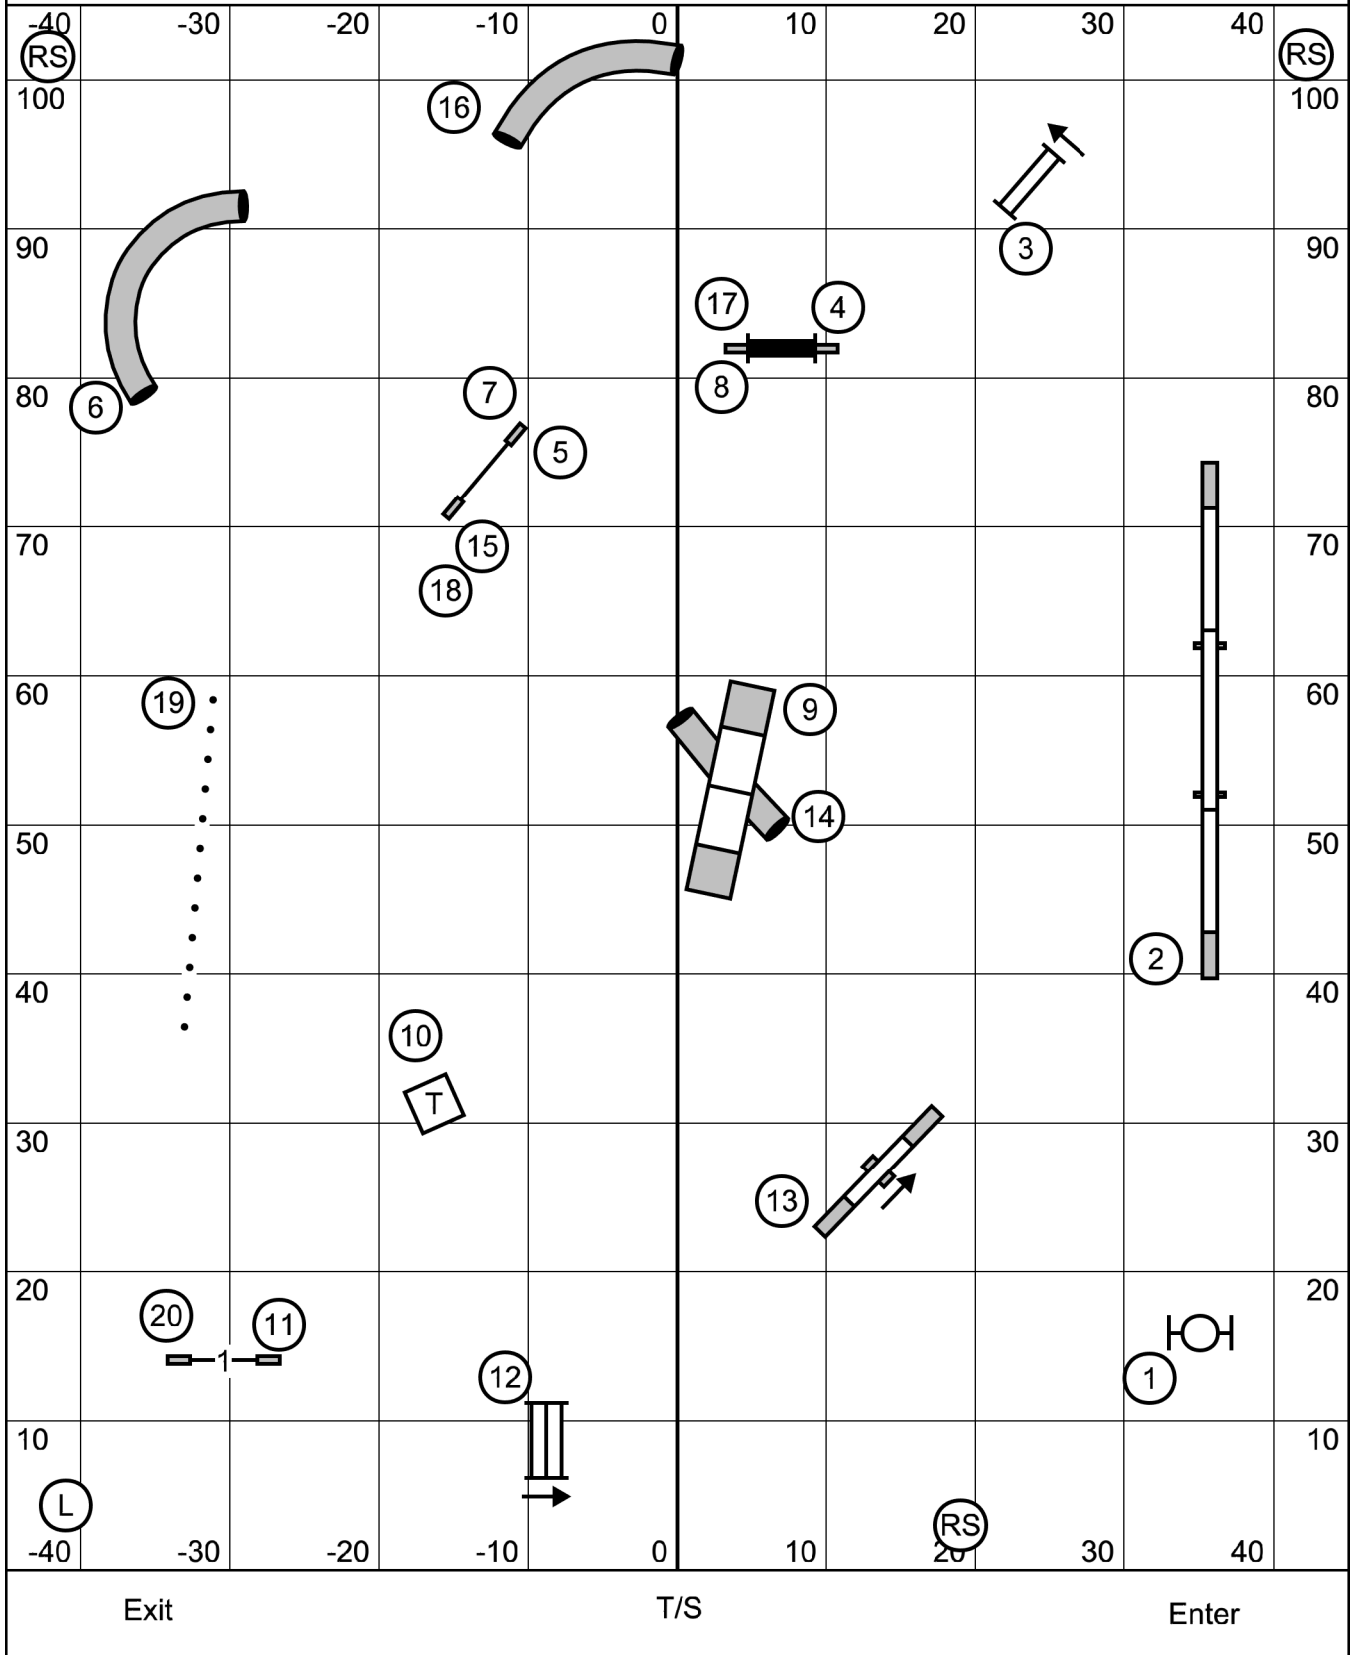

Gateway Agility Club of Suburban St. Louis
Ex/Master Std, Jan. 6, 2024
 Judge Dawn Glaser-Falk

Master/Excellent
 (4>5>6) Dashed Line
 35 Point Bonus
 25 Points To Qualify

6 is only bi directional for novice

Start is Bi Directional

TS

Gateway Agility Club
 1/6/2024
 Master Excellent Fast
 Geoff Nieder

TS Gateway Agility Club
 1/6/2024
 Master Jumpers
 Geoff Nieder

Novice
 (5Light>6BI)(6BI>5Dark) Solid Line
 31 Point Bonus
 19 Points To Qualify

6 is only bi directional for novice

Start is Bi Directional

TS

Gateway Agility Club
 1/6/2024
 Novice Fast
 Geoff Nieder

Tunnel 4 is bi directional
 for Novice and Open Only

TS	Gateway Agility Club 1/6/2024 Novice Jumpers Geoff Nieder
----	--