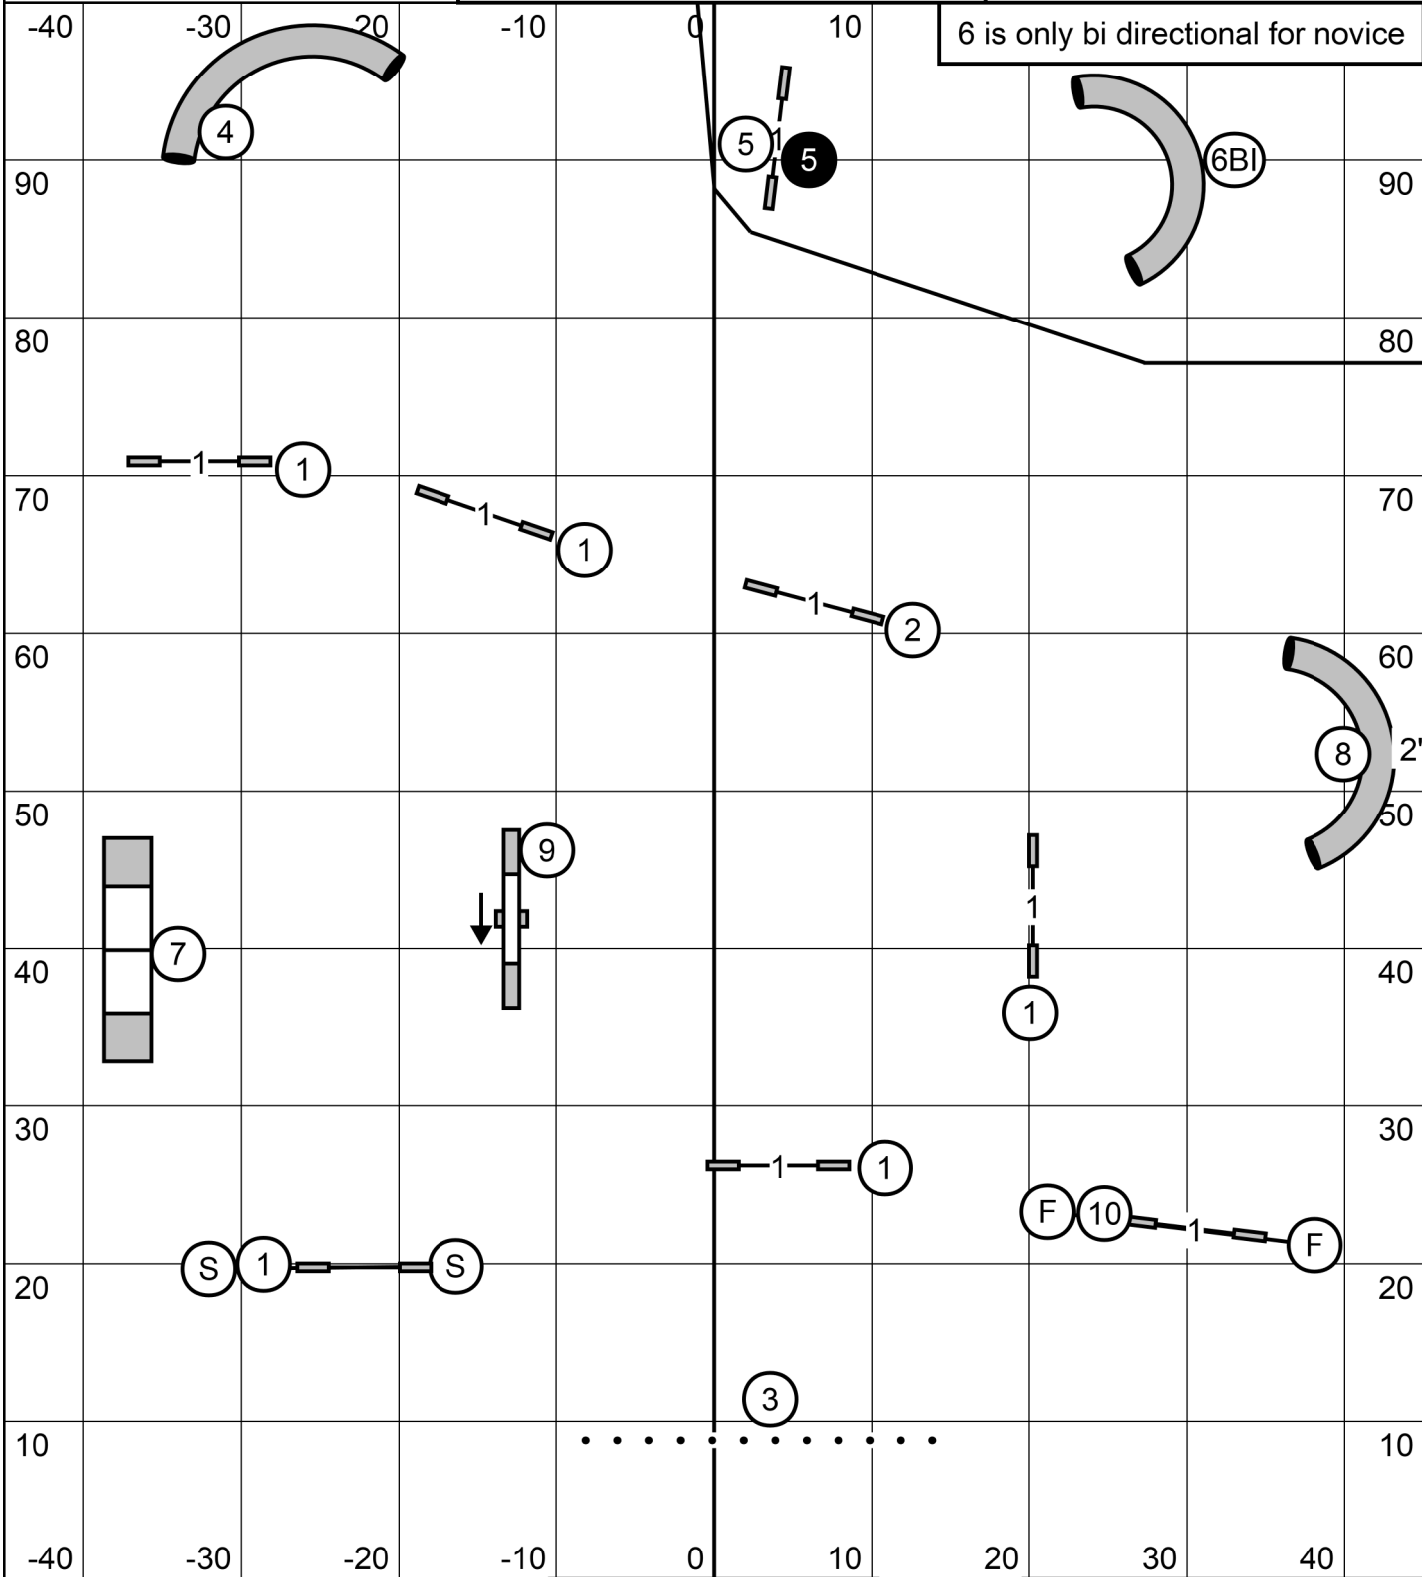

Gateway Agility Club of Suburban St. Louis
Ex/Master Std, Jan. 6, 2024
 Judge Dawn Glaser-Falk

Master/Excellent
 (4>5>6) Dashed Line
 35 Point Bonus
 25 Points To Qualify

6 is only bi directional for novice

Start is Bi Directional

TS

Gateway Agility Club
 1/6/2024
 Master Excellent Fast
 Geoff Nieder

TS Gateway Agility Club
 1/6/2024
 Master Jumpers
 Geoff Nieder

Novice
 (5Light>6BI)(6BI>5Dark) Solid Line
 31 Point Bonus
 19 Points To Qualify

6 is only bi directional for novice

Start is Bi Directional

TS

Gateway Agility Club
 1/6/2024
 Novice Fast
 Geoff Nieder

Tunnel 4 is bi directional
 for Novice and Open Only

TS	Gateway Agility Club 1/6/2024 Novice Jumpers Geoff Nieder
----	--