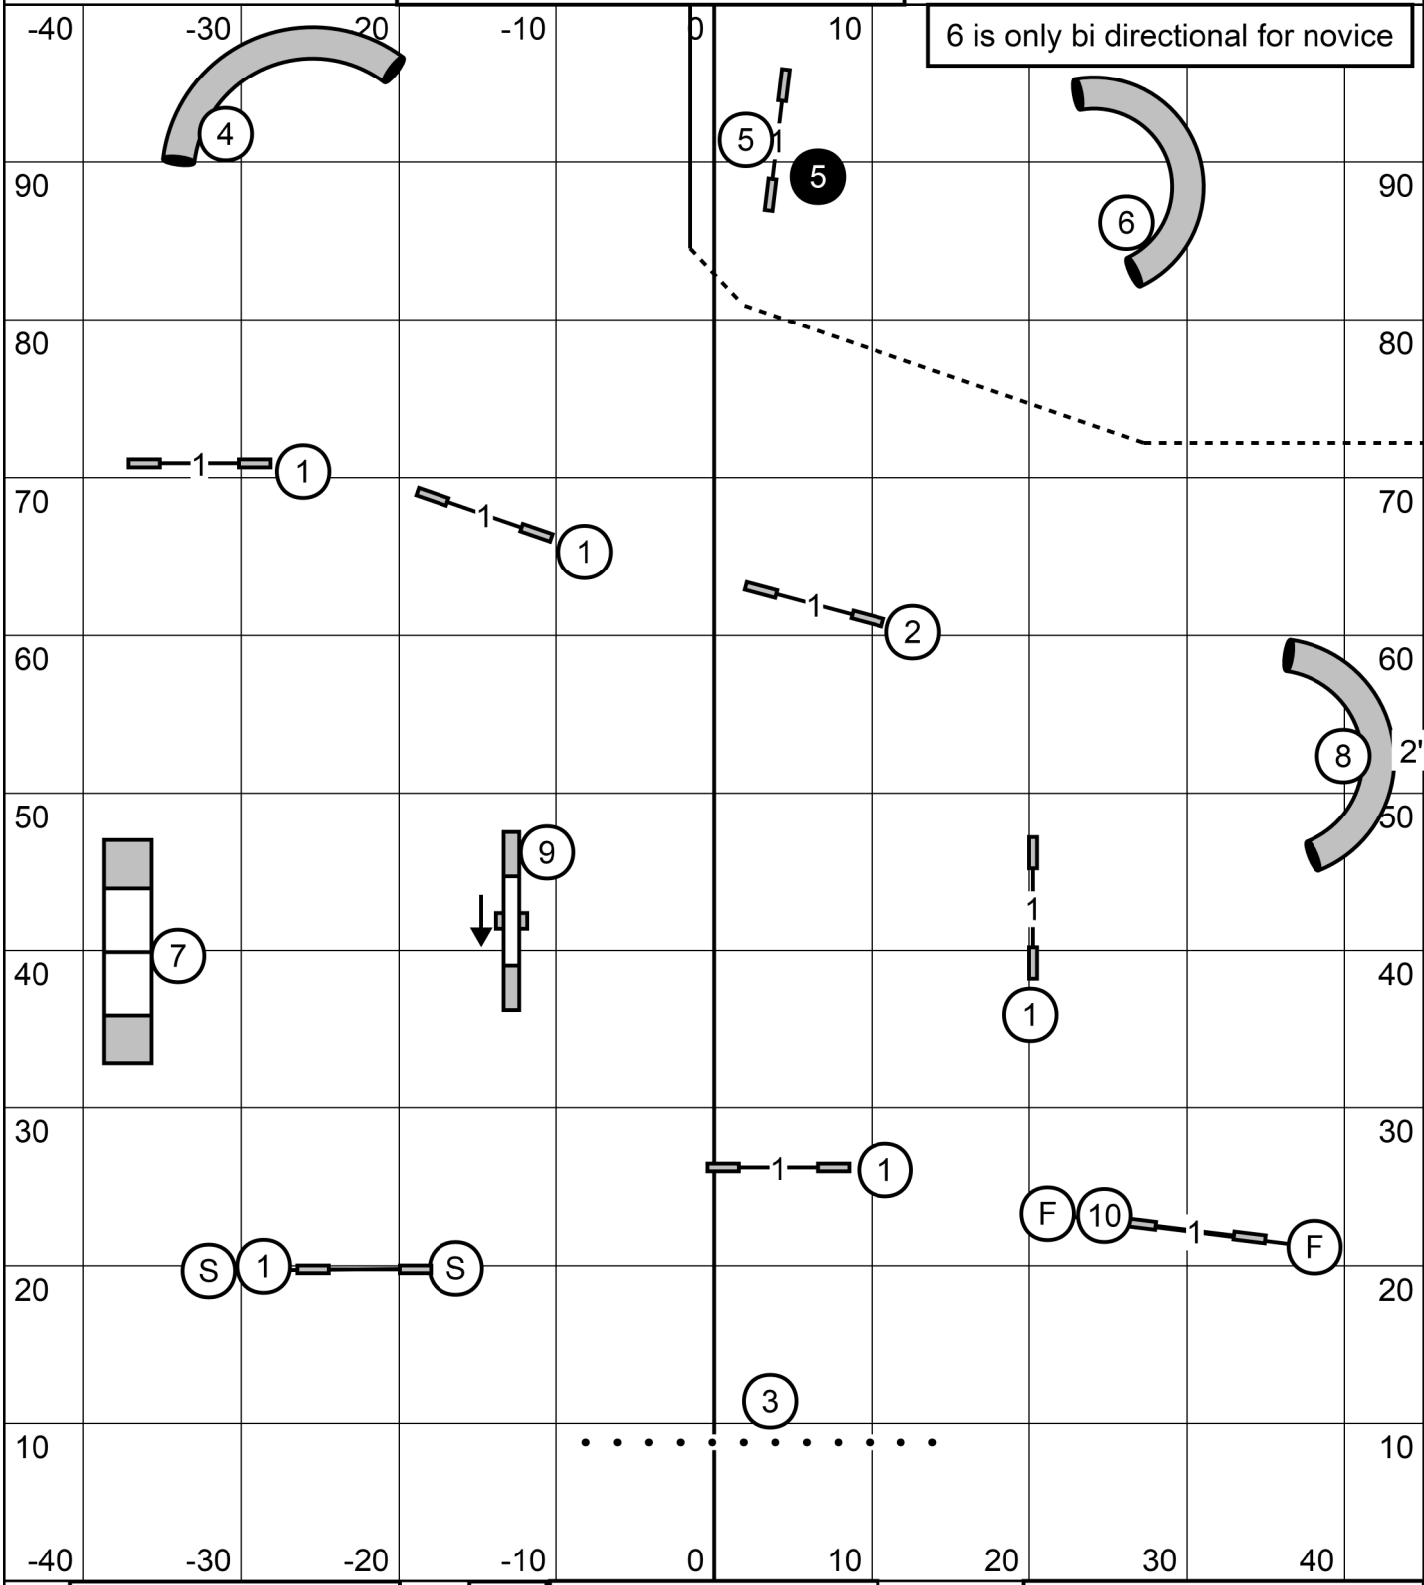

Gateway Agility Club of Suburban St. Louis

Novice Std, Jan. 6, 2024

Judge Dawn Glaser-Falk

TS Gateway Agility Club
 1/6/2024
 Open Jumpers
 Geoff Nieder

Open
 (5 Light>6)(6>5 Dark) Dotted Line
 31 Point Bonus
 24 Points To Qualify

6 is only bi directional for novice

Start is Bi Directional

TS

Gateway Agility Club
 1/6/2024
 Open Fast
 Geoff Nieder

Tunnel 4 is bi directional for Novice and Open Only

Gateway Agility Club of Suburban St. Louis