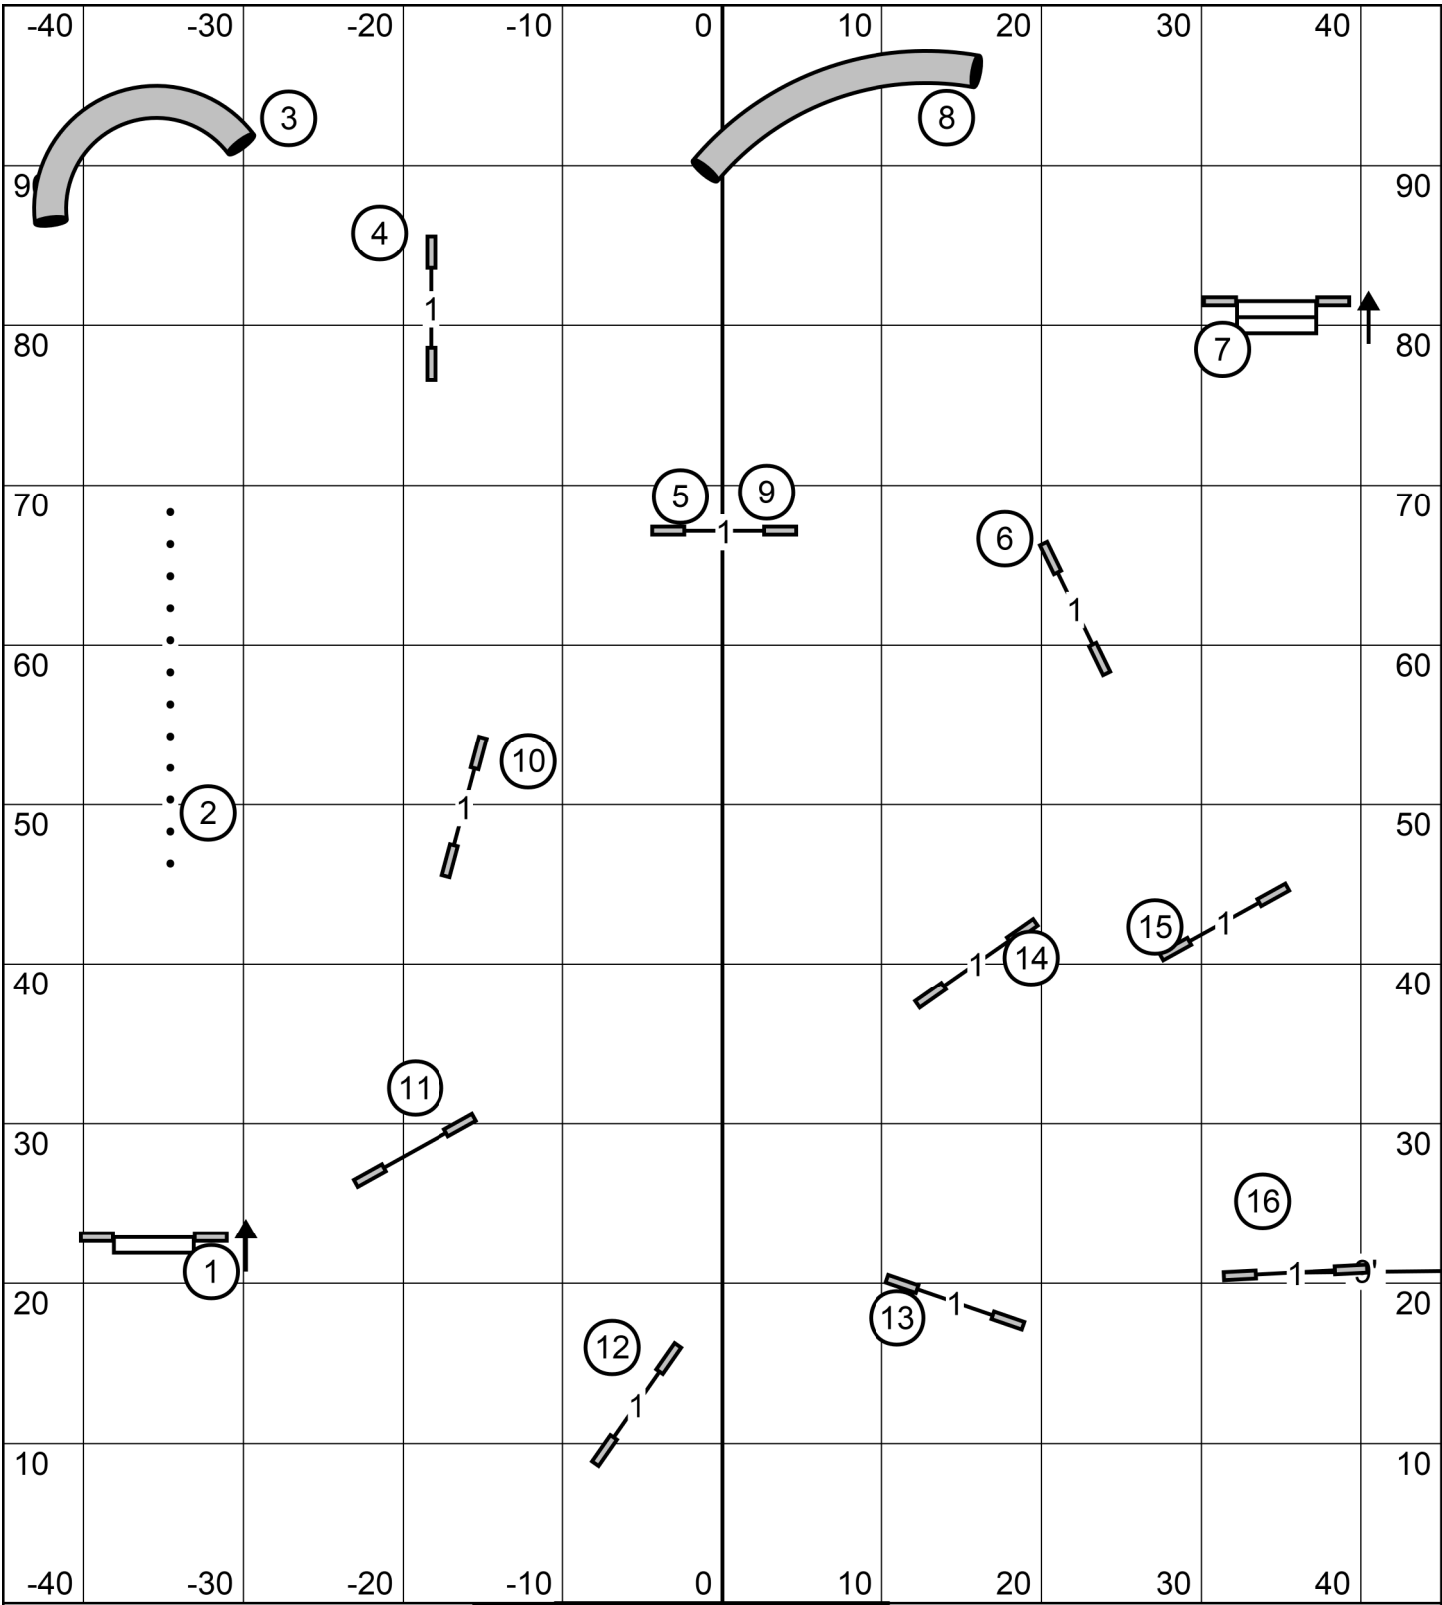

Gateway Agility Club of Suburban St. Louis
Ex/Master Std, Jan. 6, 2024
 Judge Dawn Glaser-Falk

Master/Excellent
 (4>5>6) Dashed Line
 35 Point Bonus
 25 Points To Qualify

6 is only bi directional for novice

6 is only bi directional for novice

Start is Bi Directional

TS

Gateway Agility Club
 1/6/2024
 Novice Fast
 Geoff Nieder

Tunnel 4 is bi directional
 for Novice and Open Only

TS	Gateway Agility Club 1/6/2024 Novice Jumpers Geoff Nieder
----	--

Gateway Agility Club of Suburban St. Louis

Novice Std, Jan. 6, 2024

Judge Dawn Glaser-Falk

TS Gateway Agility Club
 1/6/2024
 Open Jumpers
 Geoff Nieder

Open
 (5 Light>6)(6>5 Dark) Dotted Line
 31 Point Bonus
 24 Points To Qualify