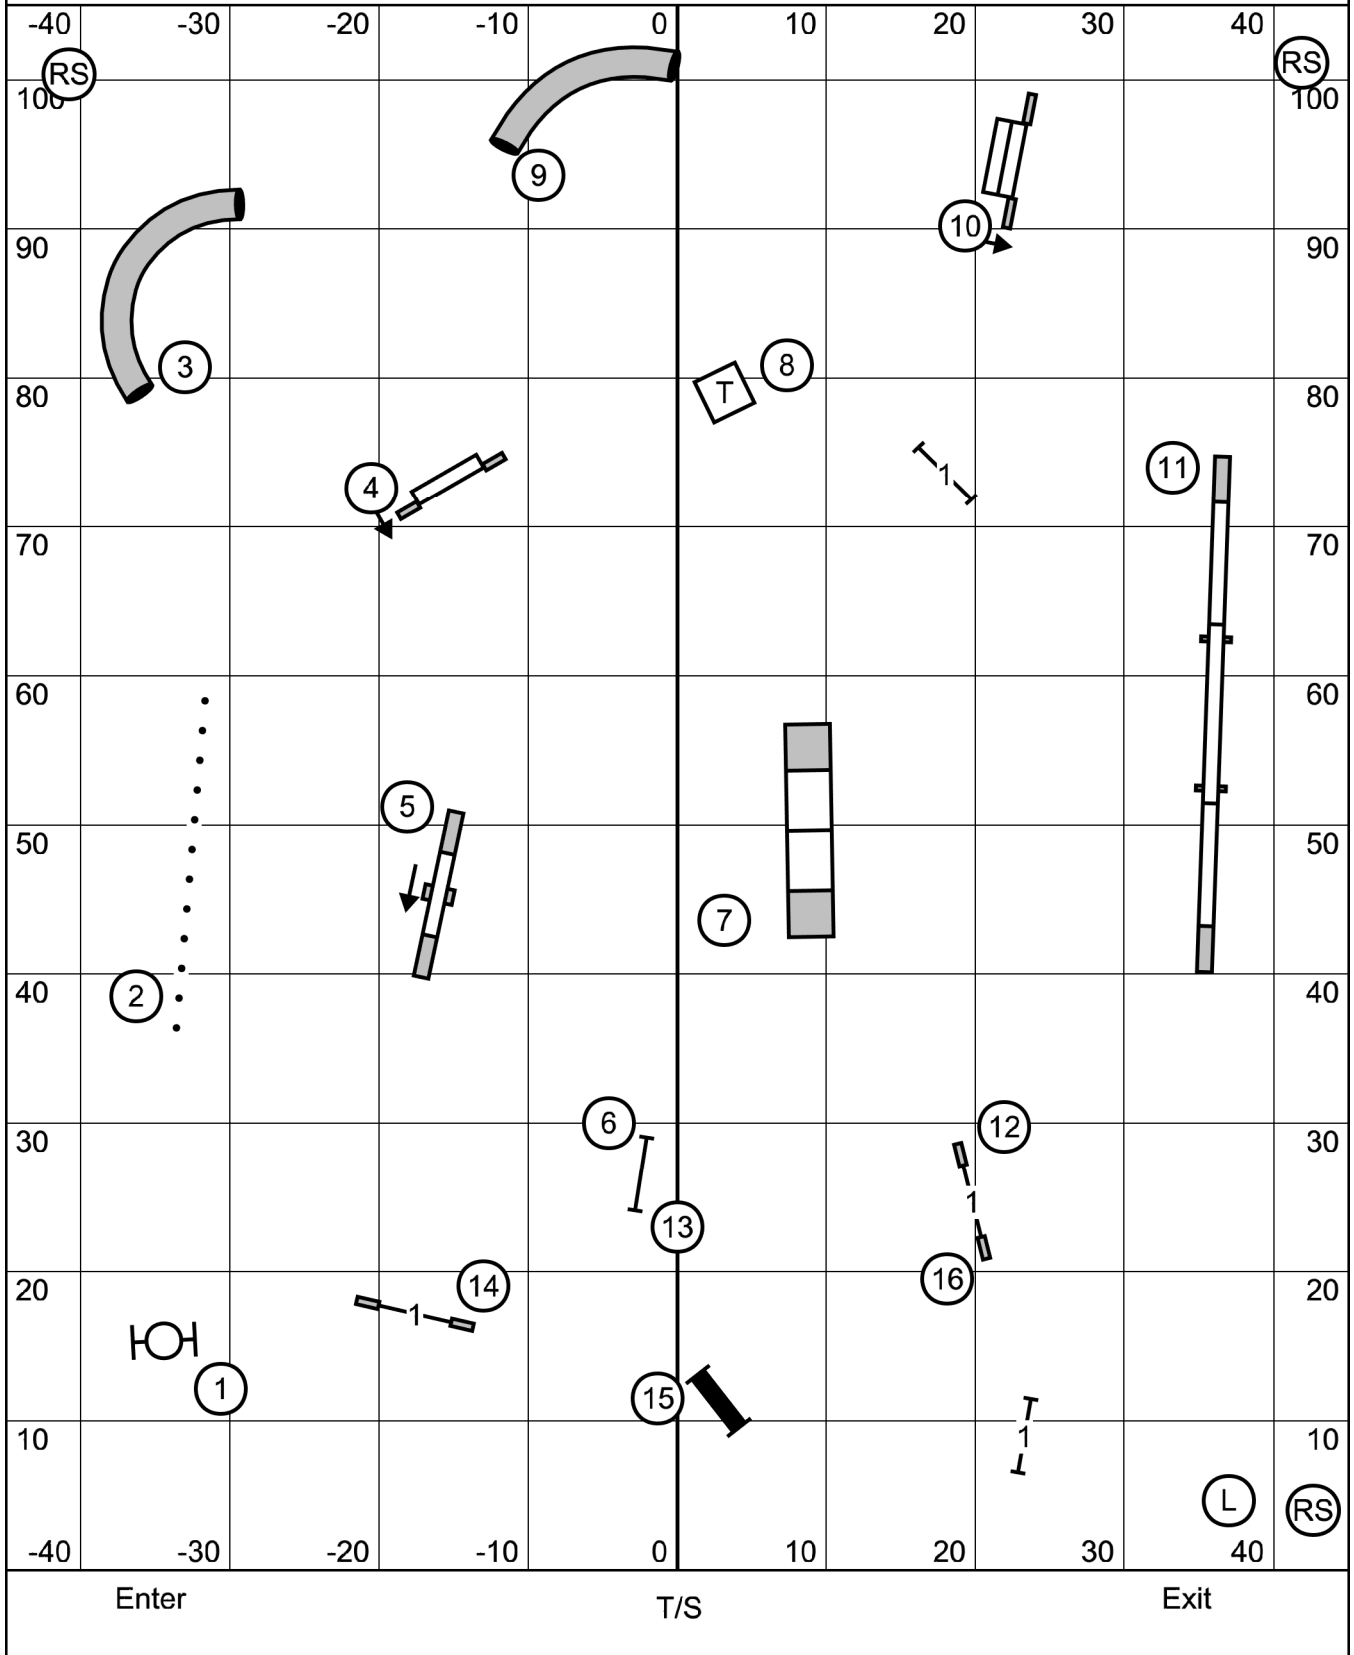

Gateway Agility Club of Suburban St. Louis

Open Std, Jan. 6, 2024

Judge Dawn Glaser-Falk