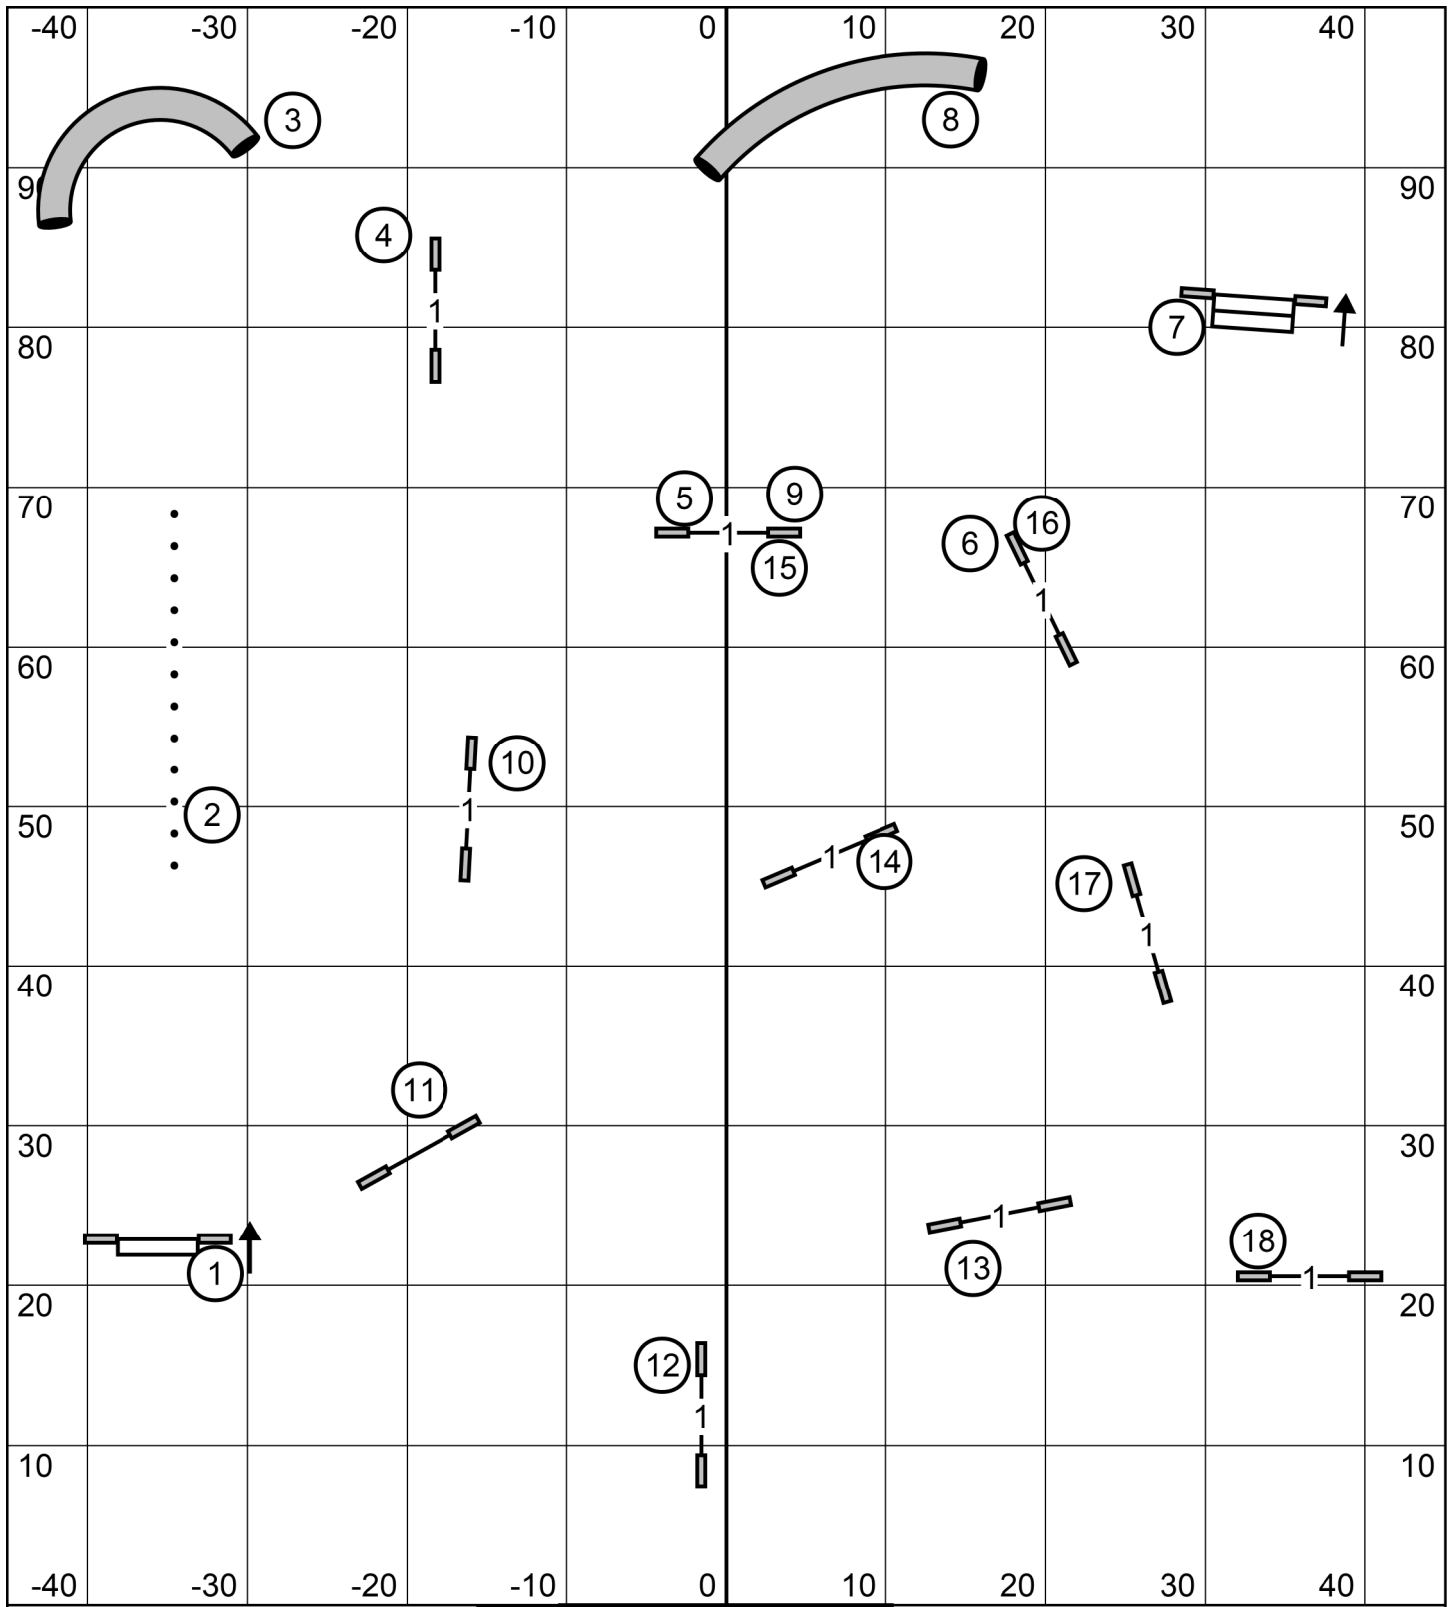

Gateway Agility Club of Suburban St. Louis
Ex/Master Std, Jan. 6, 2024
 Judge Dawn Glaser-Falk

Master/Excellent
 (4>5>6) Dashed Line
 35 Point Bonus
 25 Points To Qualify

6 is only bi directional for novice

Start is Bi Directional

TS

Gateway Agility Club
 1/6/2024
 Master Excellent Fast
 Geoff Nieder

TS Gateway Agility Club
 1/6/2024
 Master Jumpers
 Geoff Nieder

Novice
 (5Light>6BI)(6BI>5Dark) Solid Line
 31 Point Bonus
 19 Points To Qualify

6 is only bi directional for novice

Start is Bi Directional

TS

Gateway Agility Club
 1/6/2024
 Novice Fast
 Geoff Nieder

Tunnel 4 is bi directional
 for Novice and Open Only

TS	Gateway Agility Club 1/6/2024 Novice Jumpers Geoff Nieder
----	--