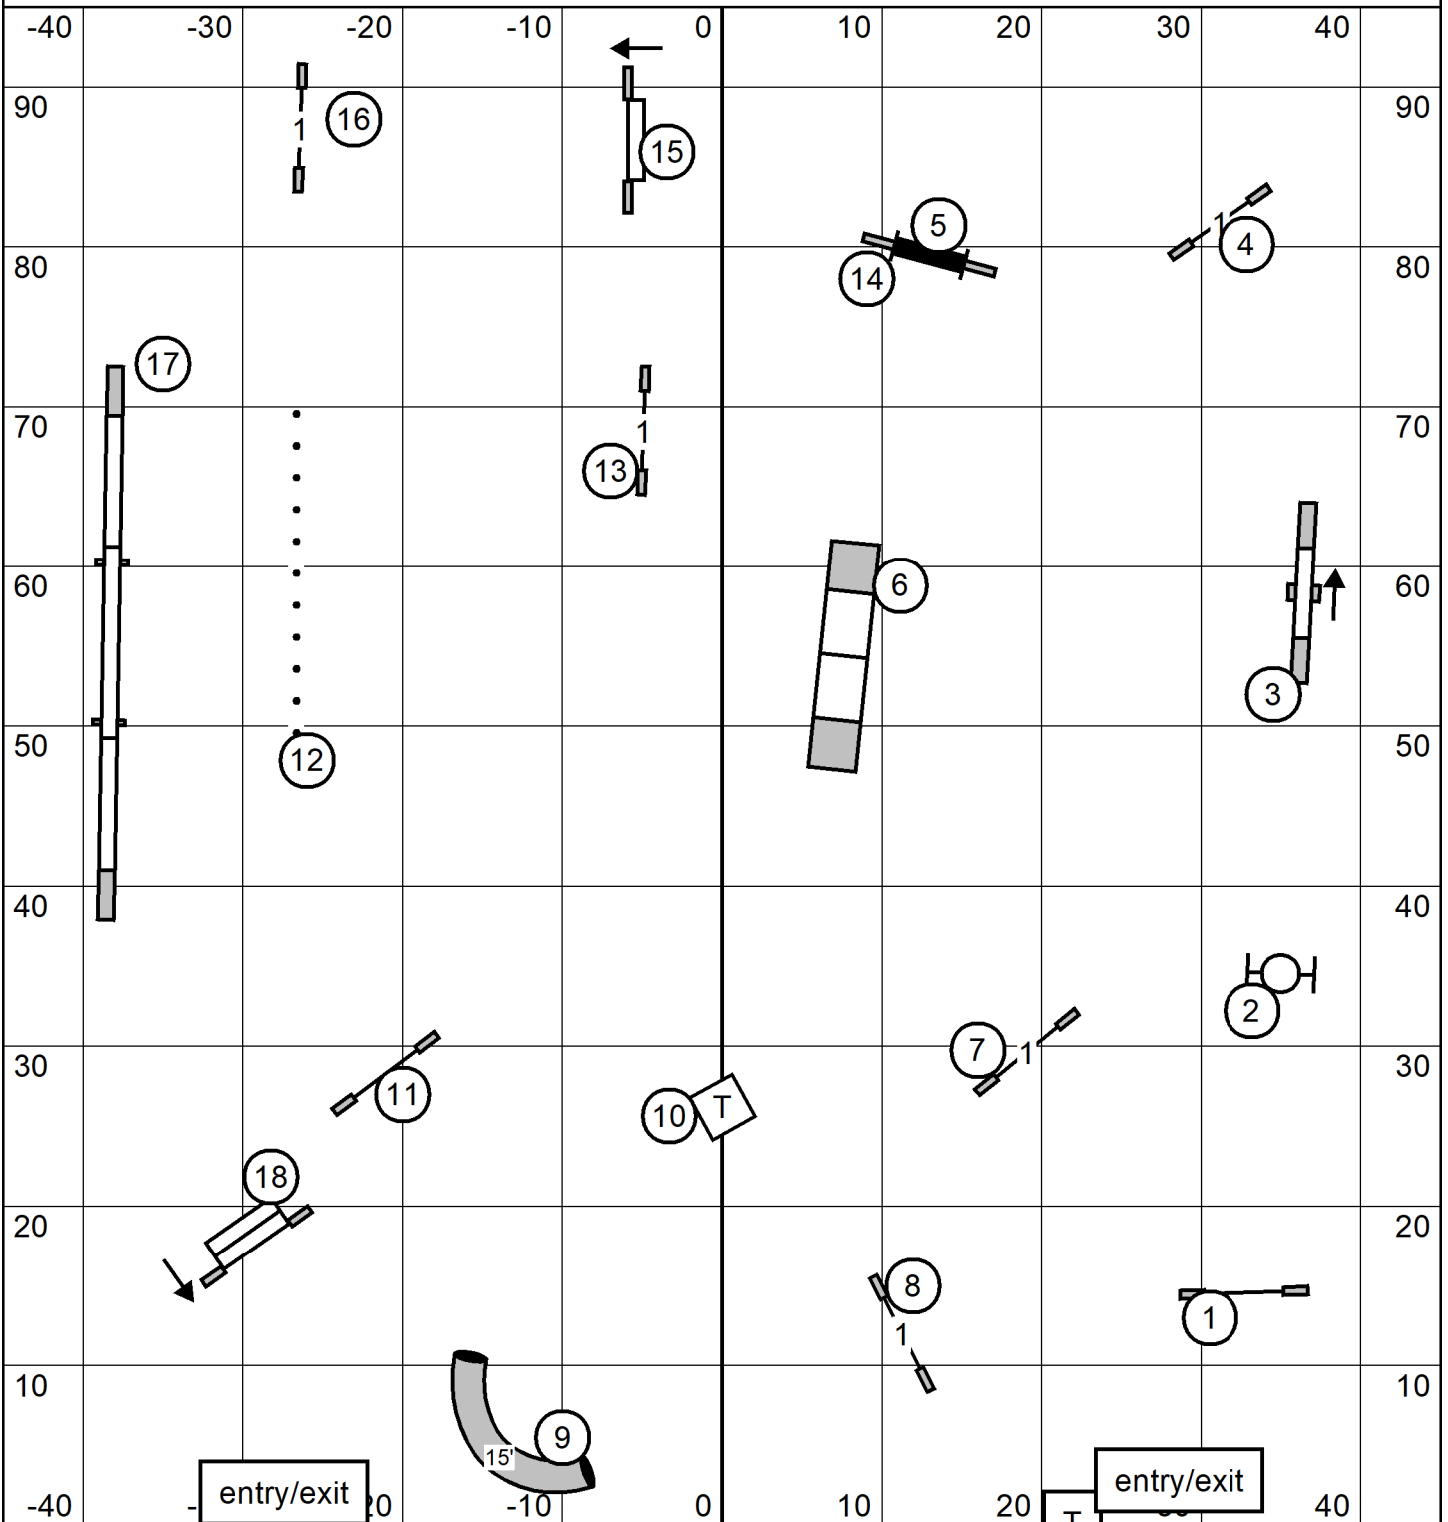

Open Standard

Capitol Canine Training Club of Springfield, IL
Friday April 19, 2024
Open Standard
Judge: Cindy Blanton