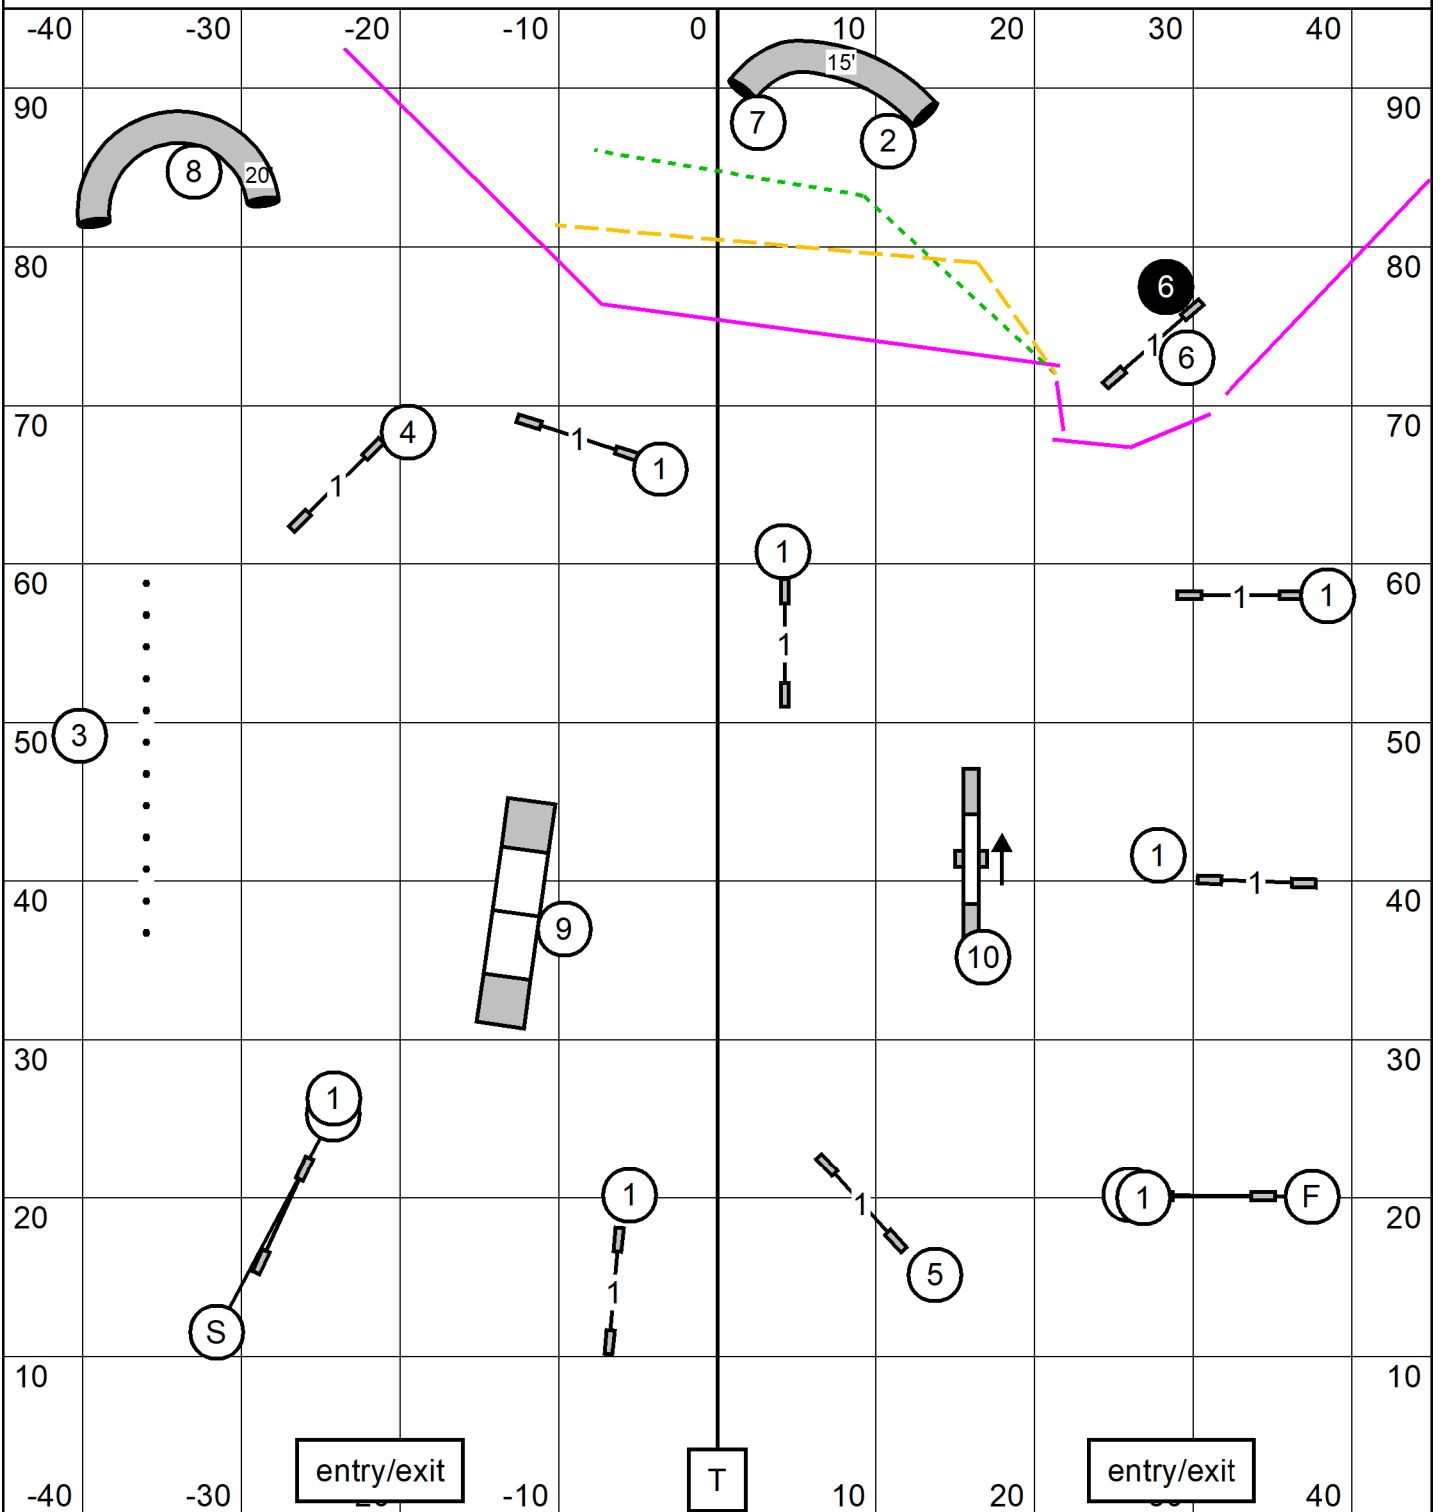

Novice Send

7 6

pts needed = 17

EX/Master Send

7 6 2

pts needed = 25

OPEN Send

7 6

pts needed = 22

Ex-Master/Open/Novice FAST

Capitol Canine Training Club of Springfield, IL

Friday April 19, 2024

FAST

Judge: Cindy Blanton

Excellent/Master JWW

Capitol Canine Training Club of Springfield, IL
 Friday April 19, 2024
 Excellent/Master JWW
 Judge: Cindy Blanton