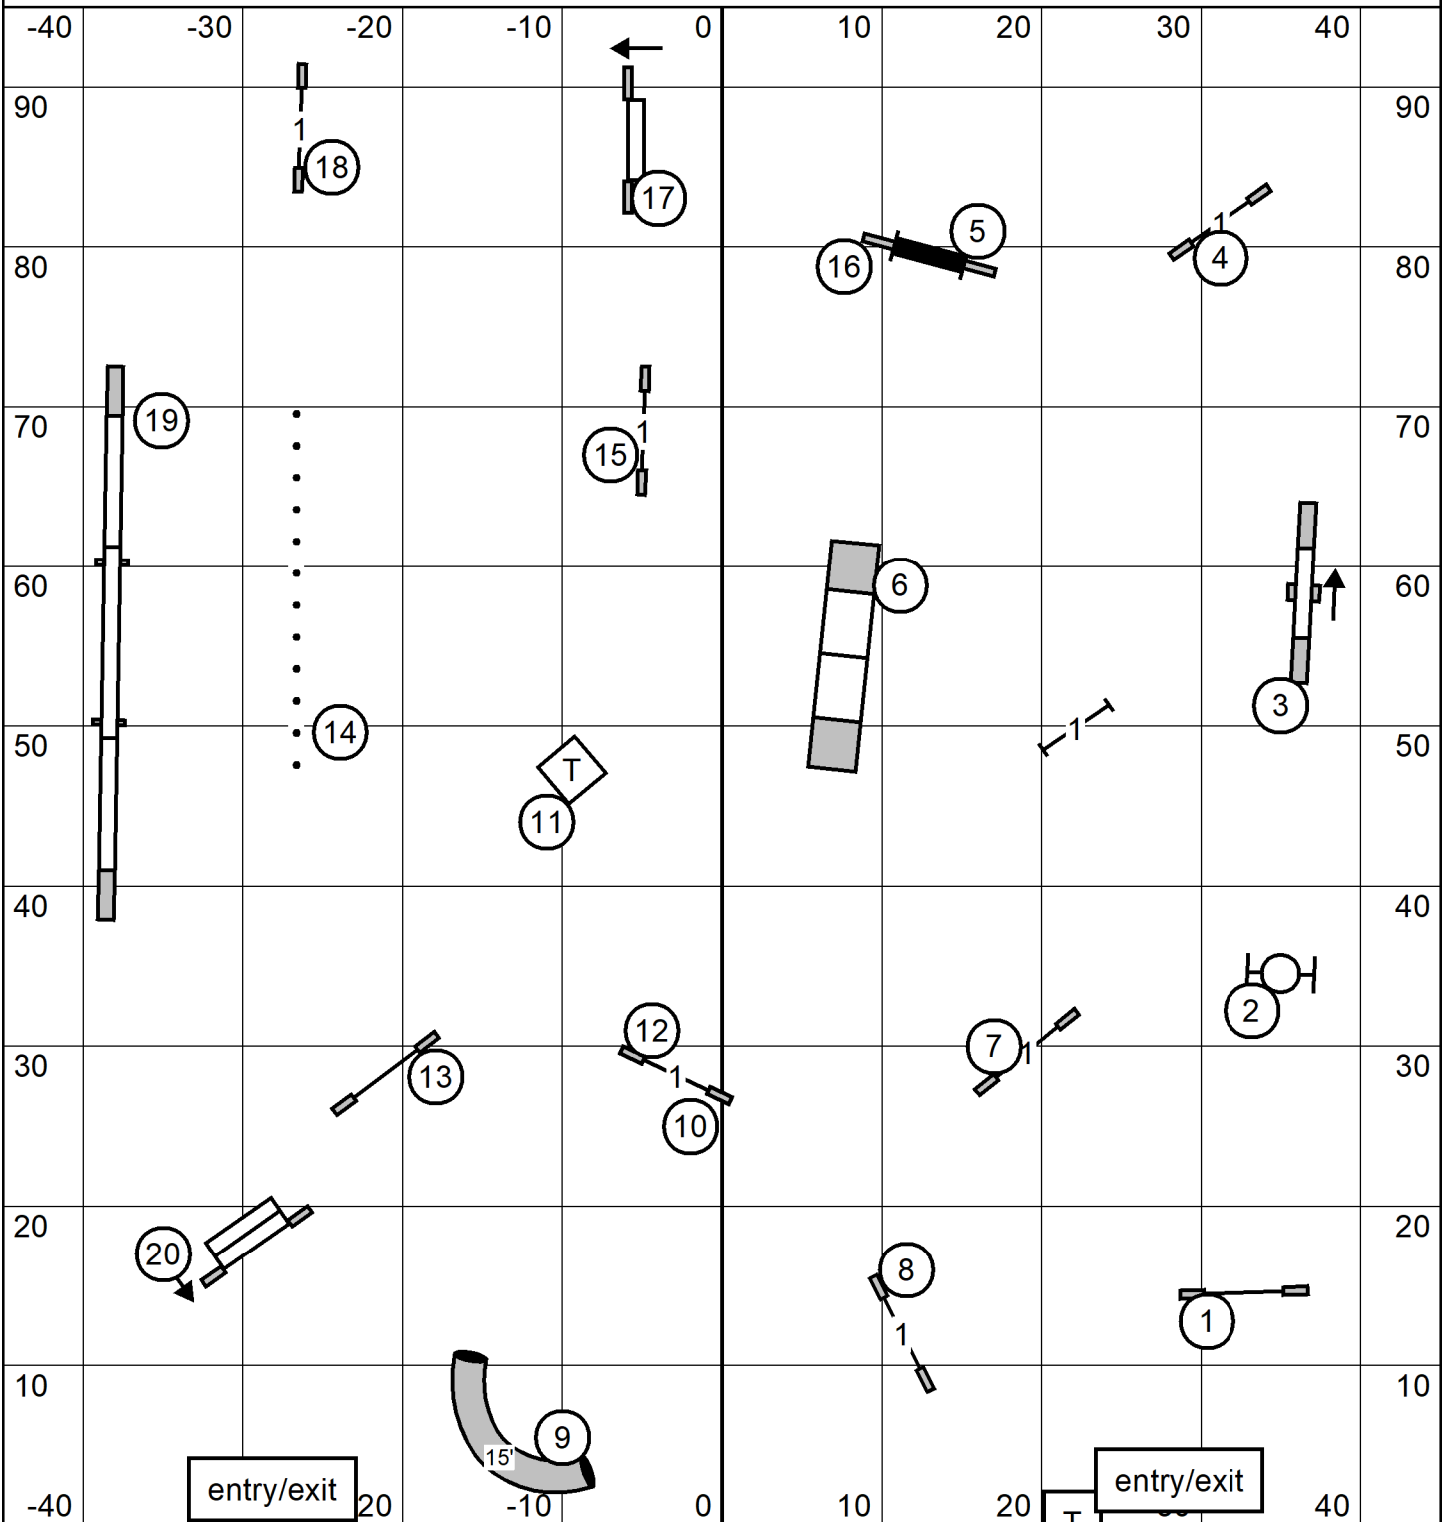

Excellent/Master Standard

Capitol Canine Training Club of Springfield, IL
Friday April 19, 2024
Excellent/Master Standard
Judge: Cindy Blanton