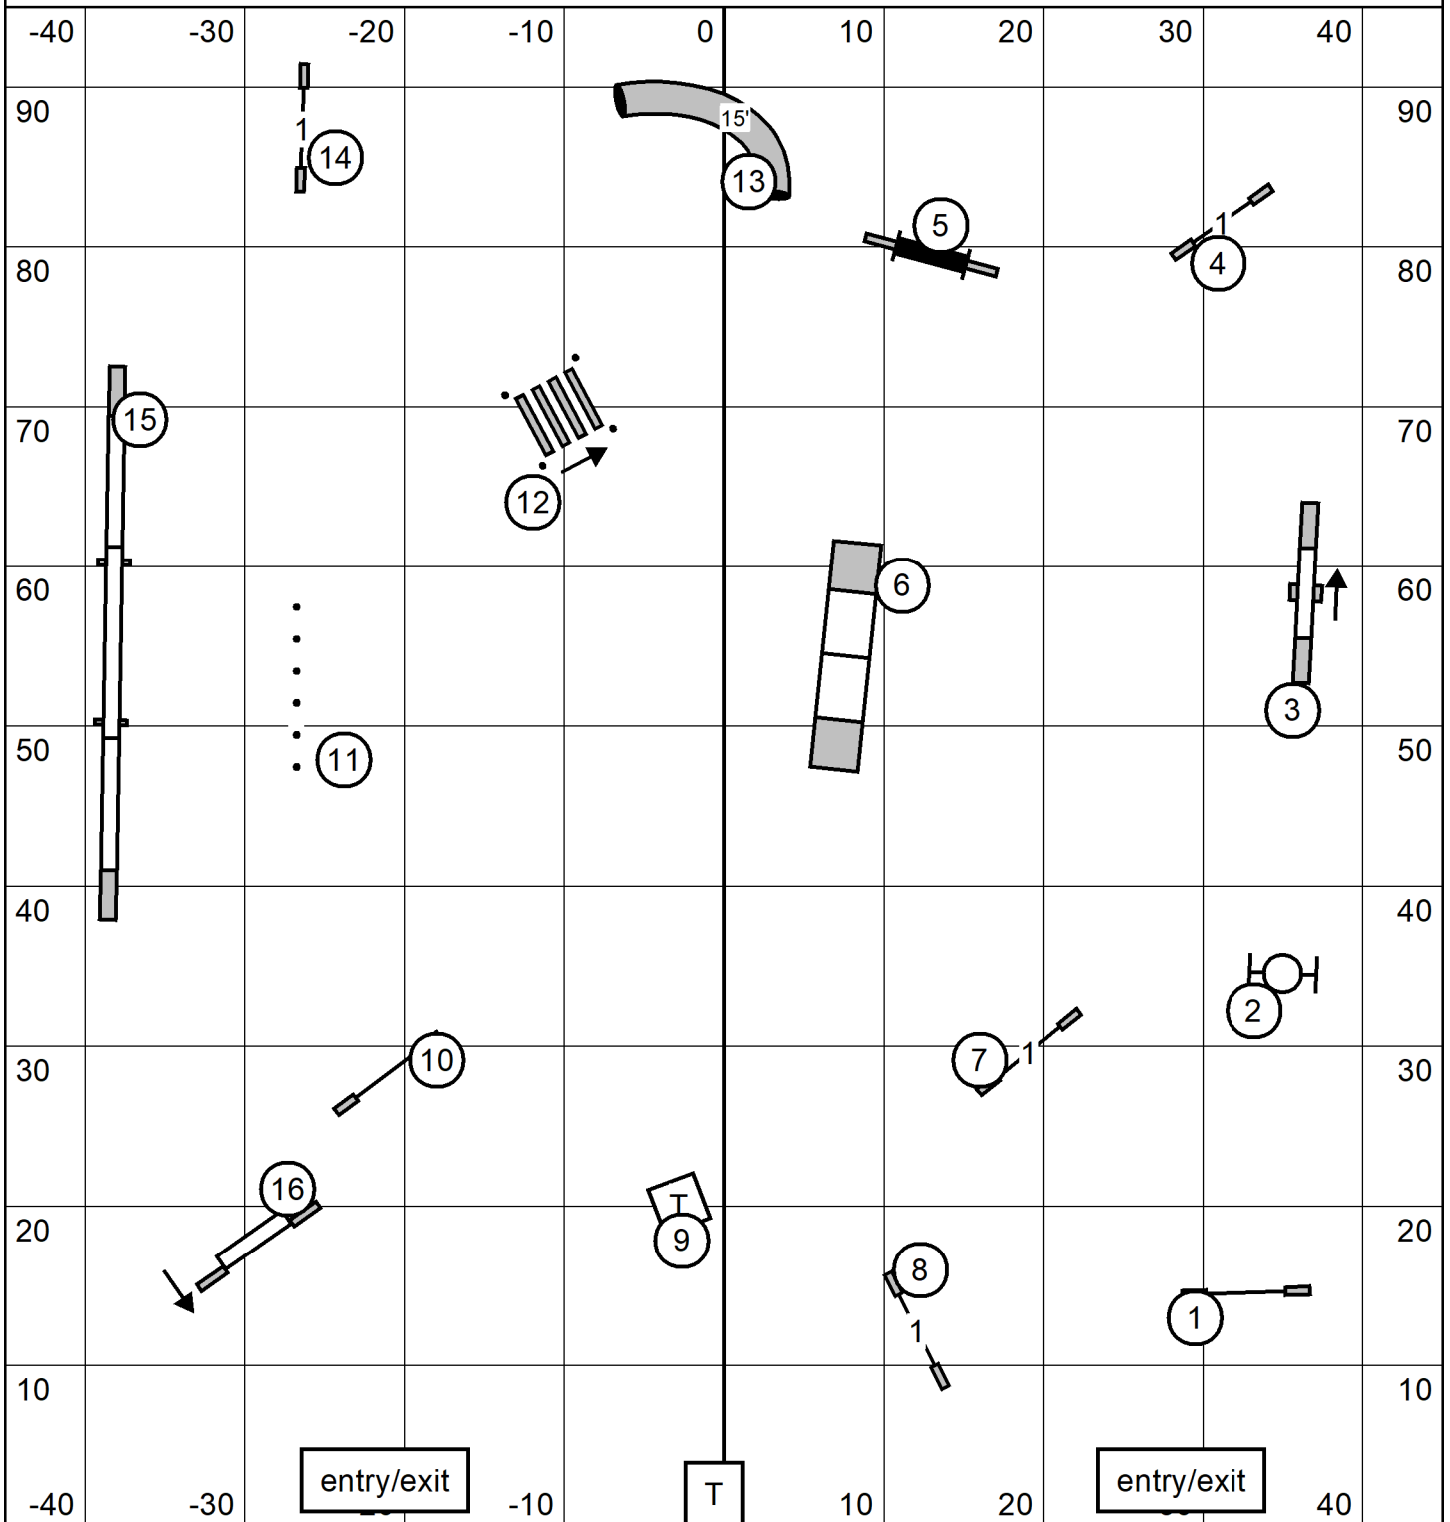

Novice Standard

Capitol Canine Training Club of Springfield, IL
Friday April 19, 2024
Novice Standard
Judge: Cindy Blanton