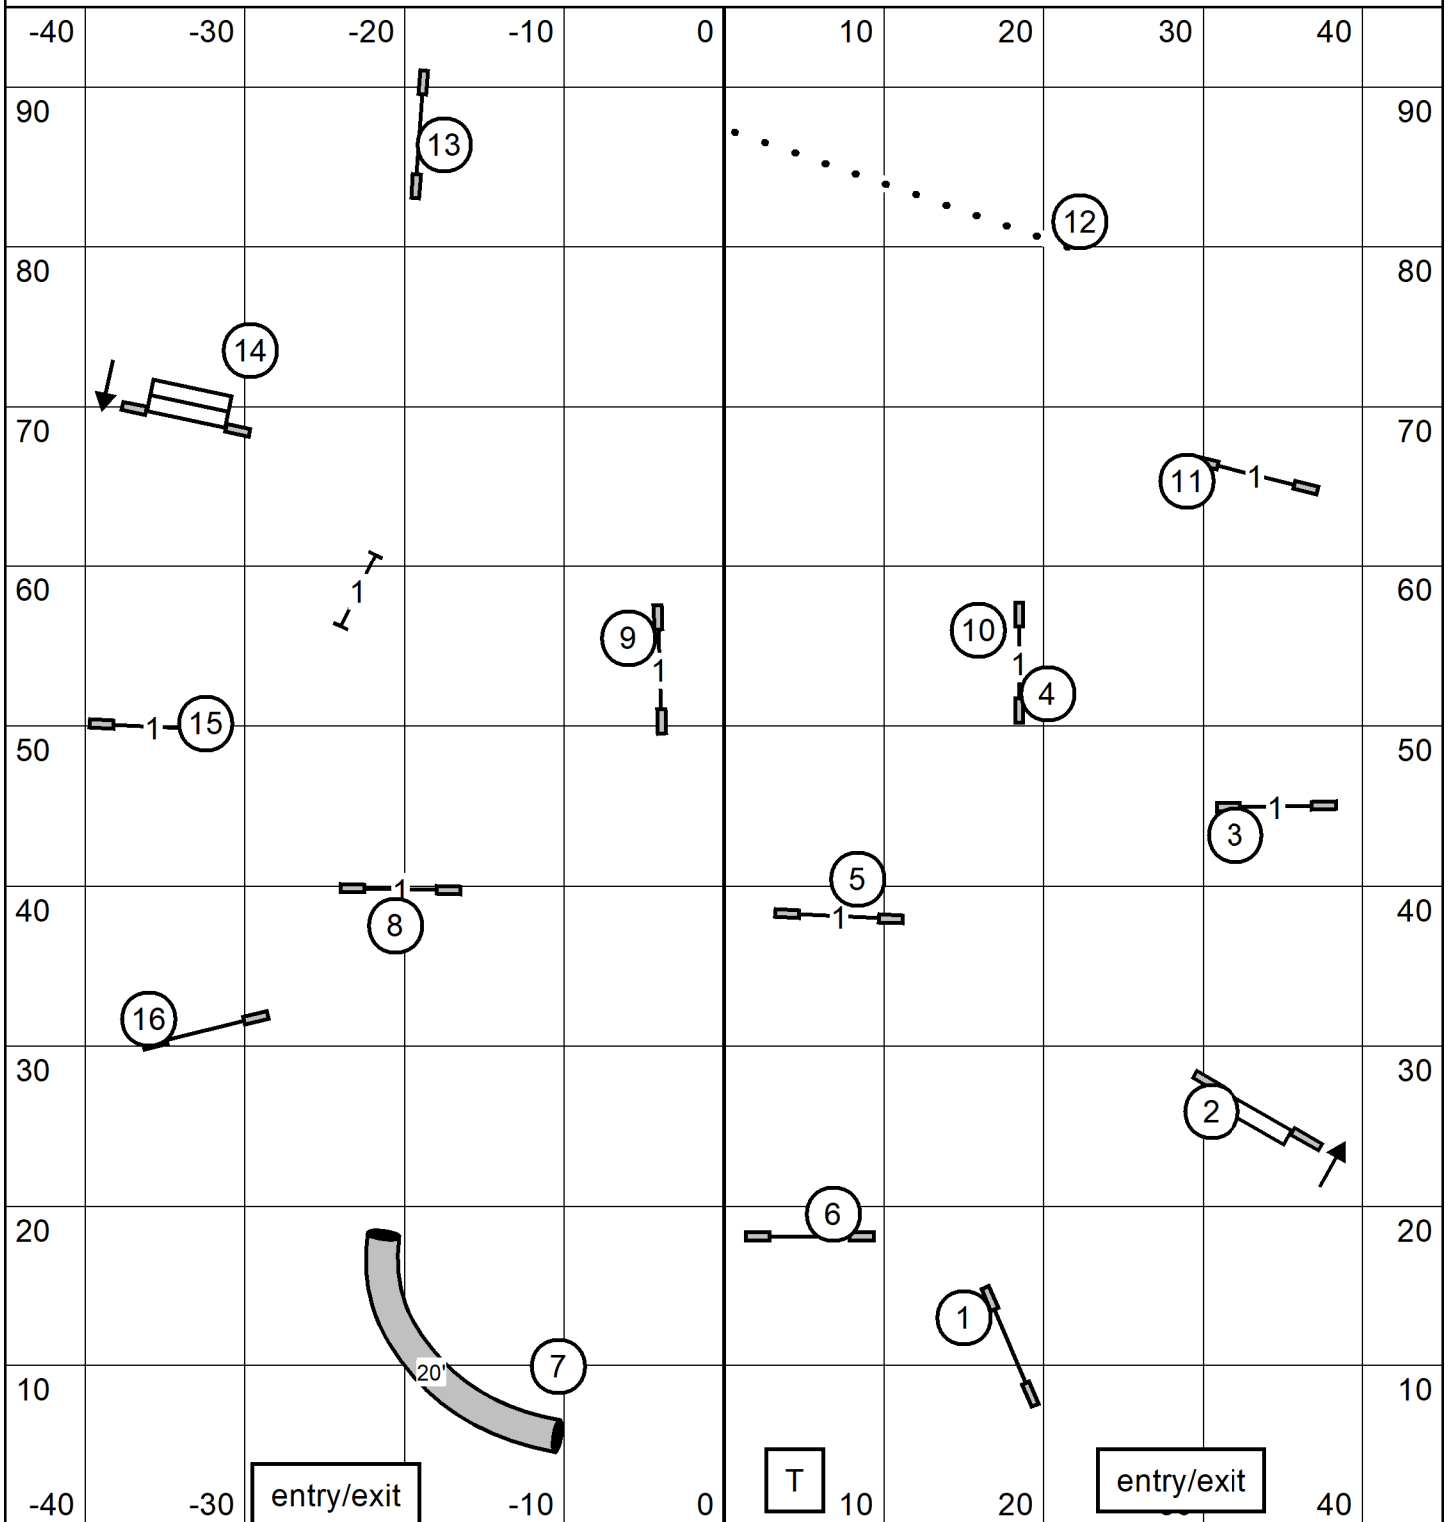

Open JWW

Capitol Canine Training Club of Springfield, IL
Friday April 19, 2024
Open JWW
Judge: Cindy Blanton