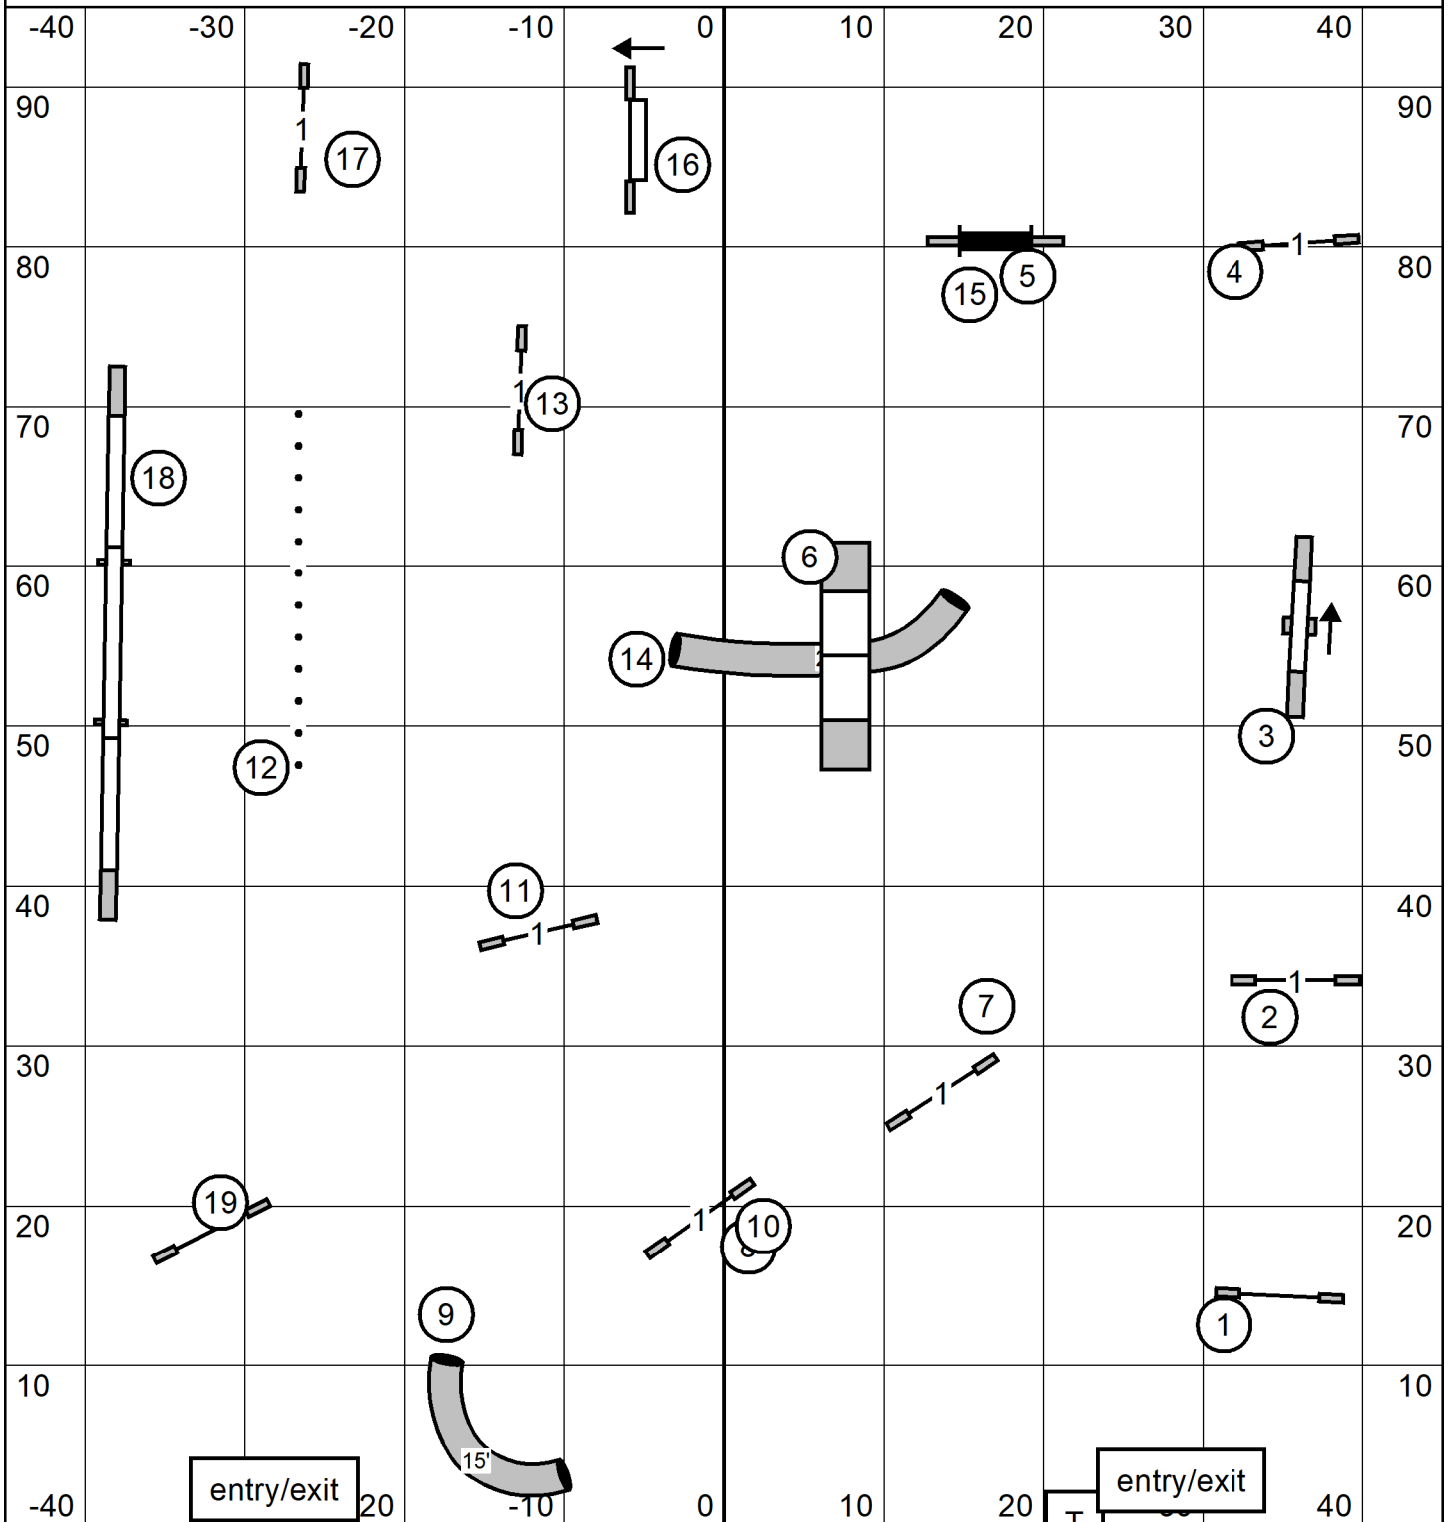

Premier Standard

Capitol Canine Training Club of Springfield, IL
Friday April 19, 2024
Premier Standard
Judge: Cindy Blanton