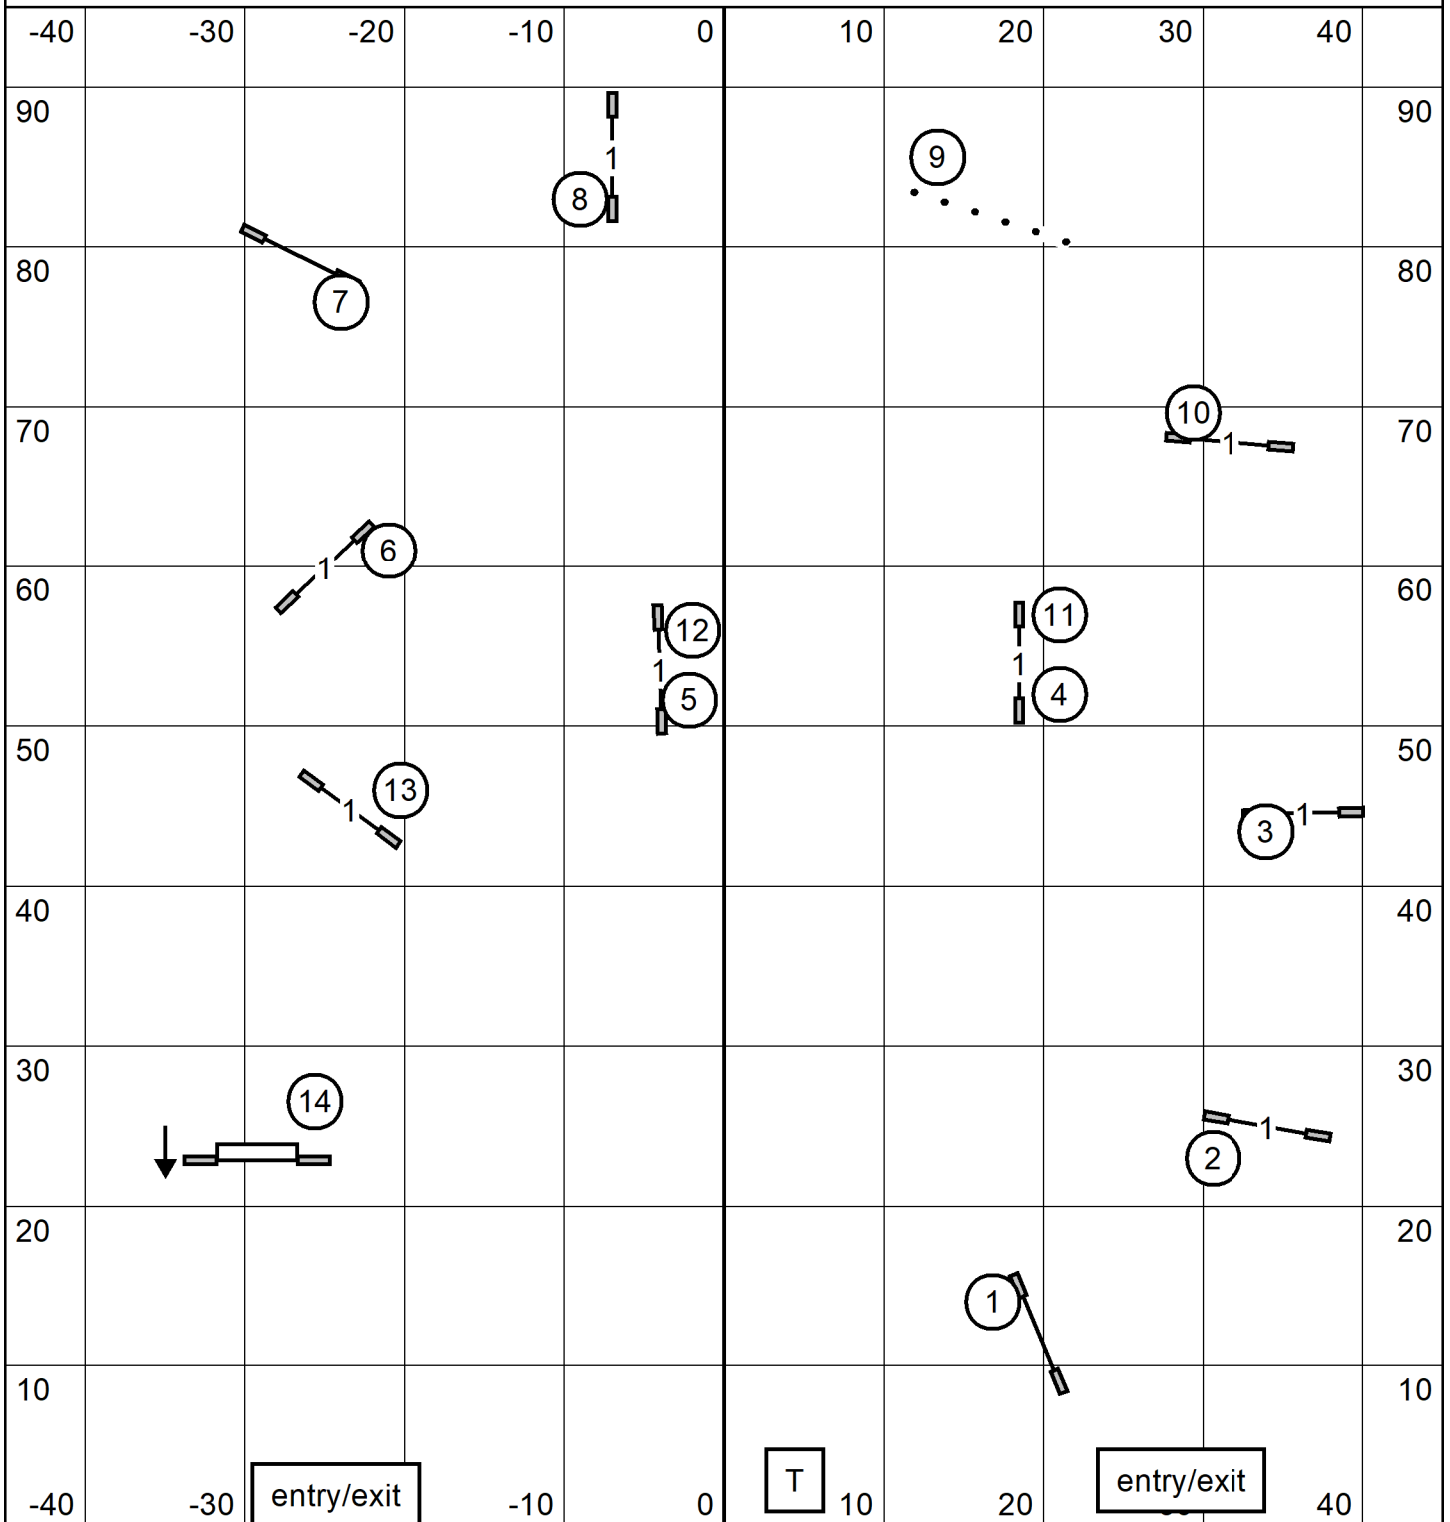

Novice JWW

Capitol Canine Training Club of Springfield, IL
Friday April 19, 2024
Novice JWW
Judge: Cindy Blanton