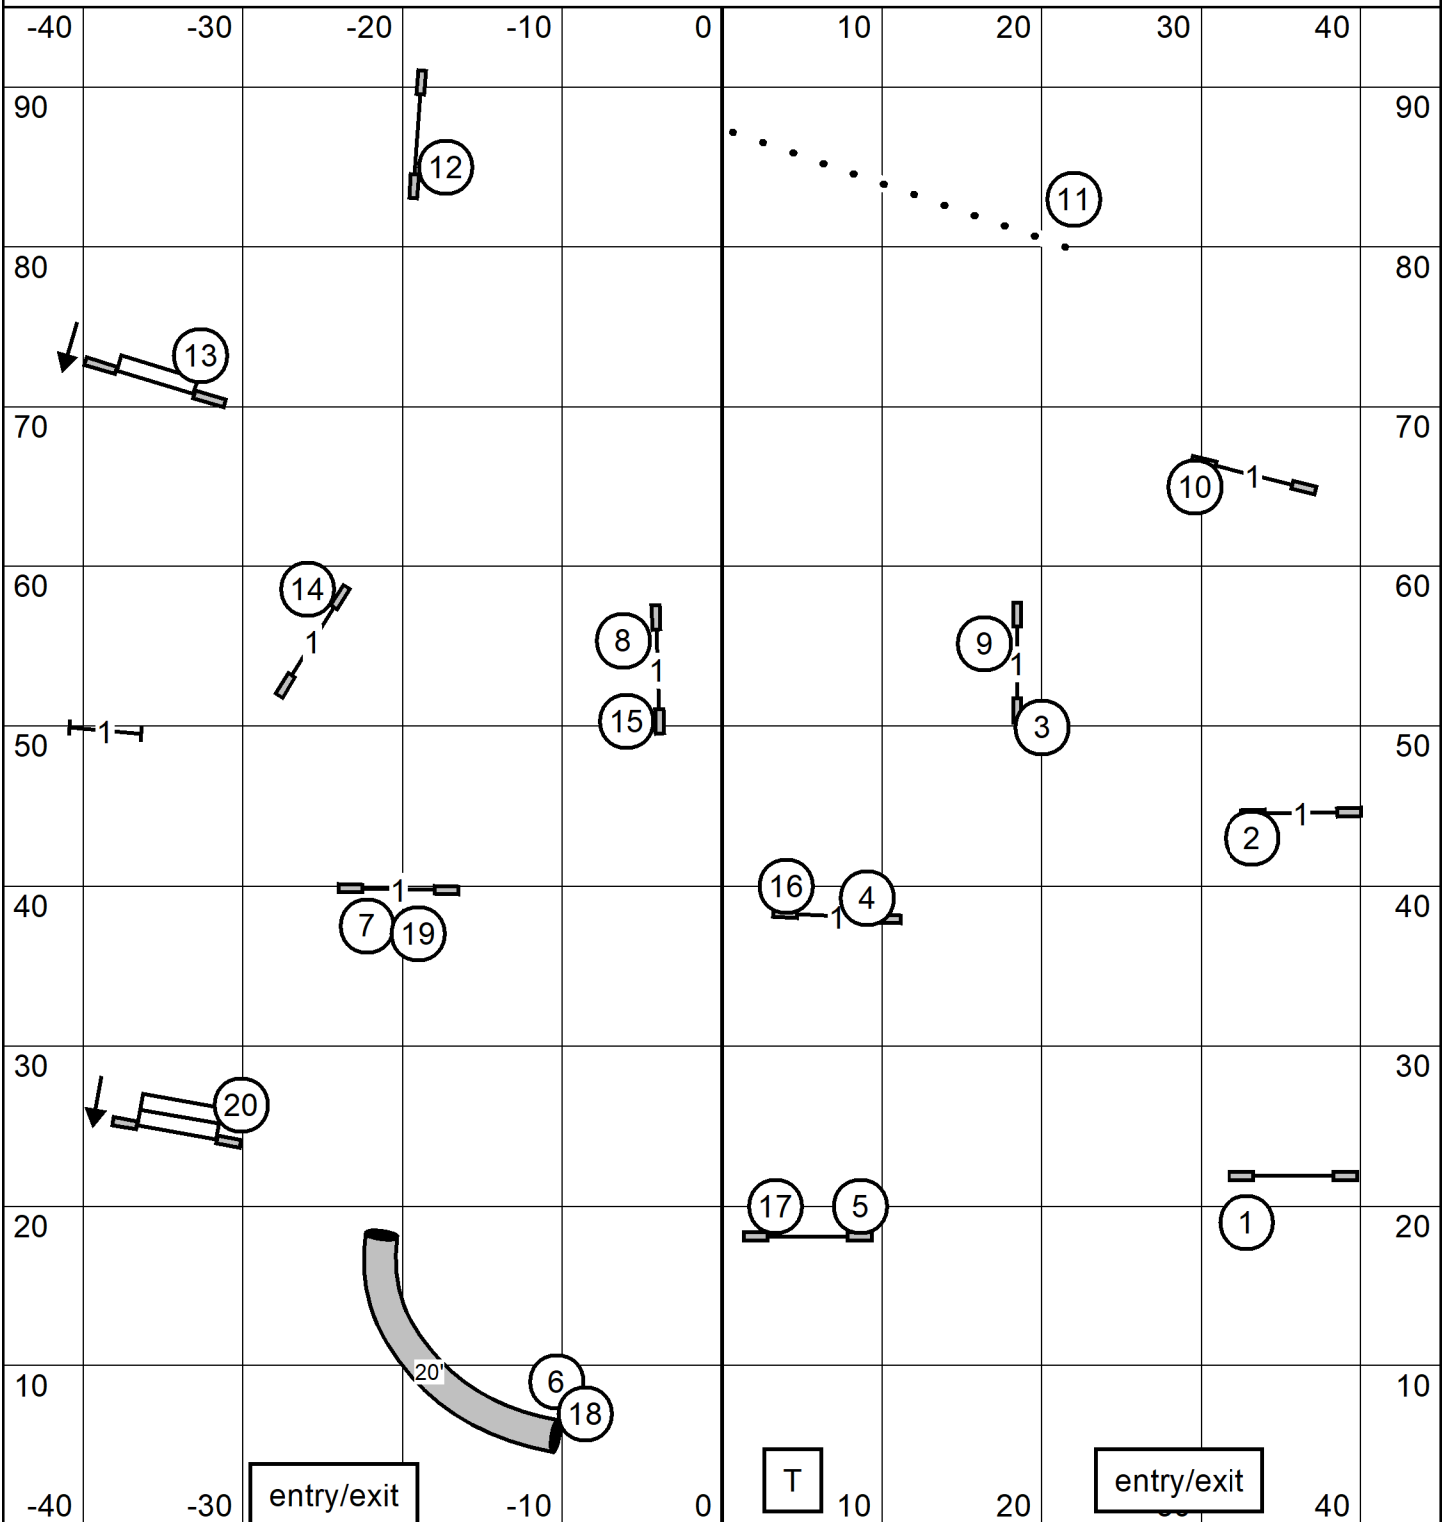

Excellent/Master JWW

Capitol Canine Training Club of Springfield, IL
Friday April 19, 2024
Excellent/Master JWW
Judge: Cindy Blanton