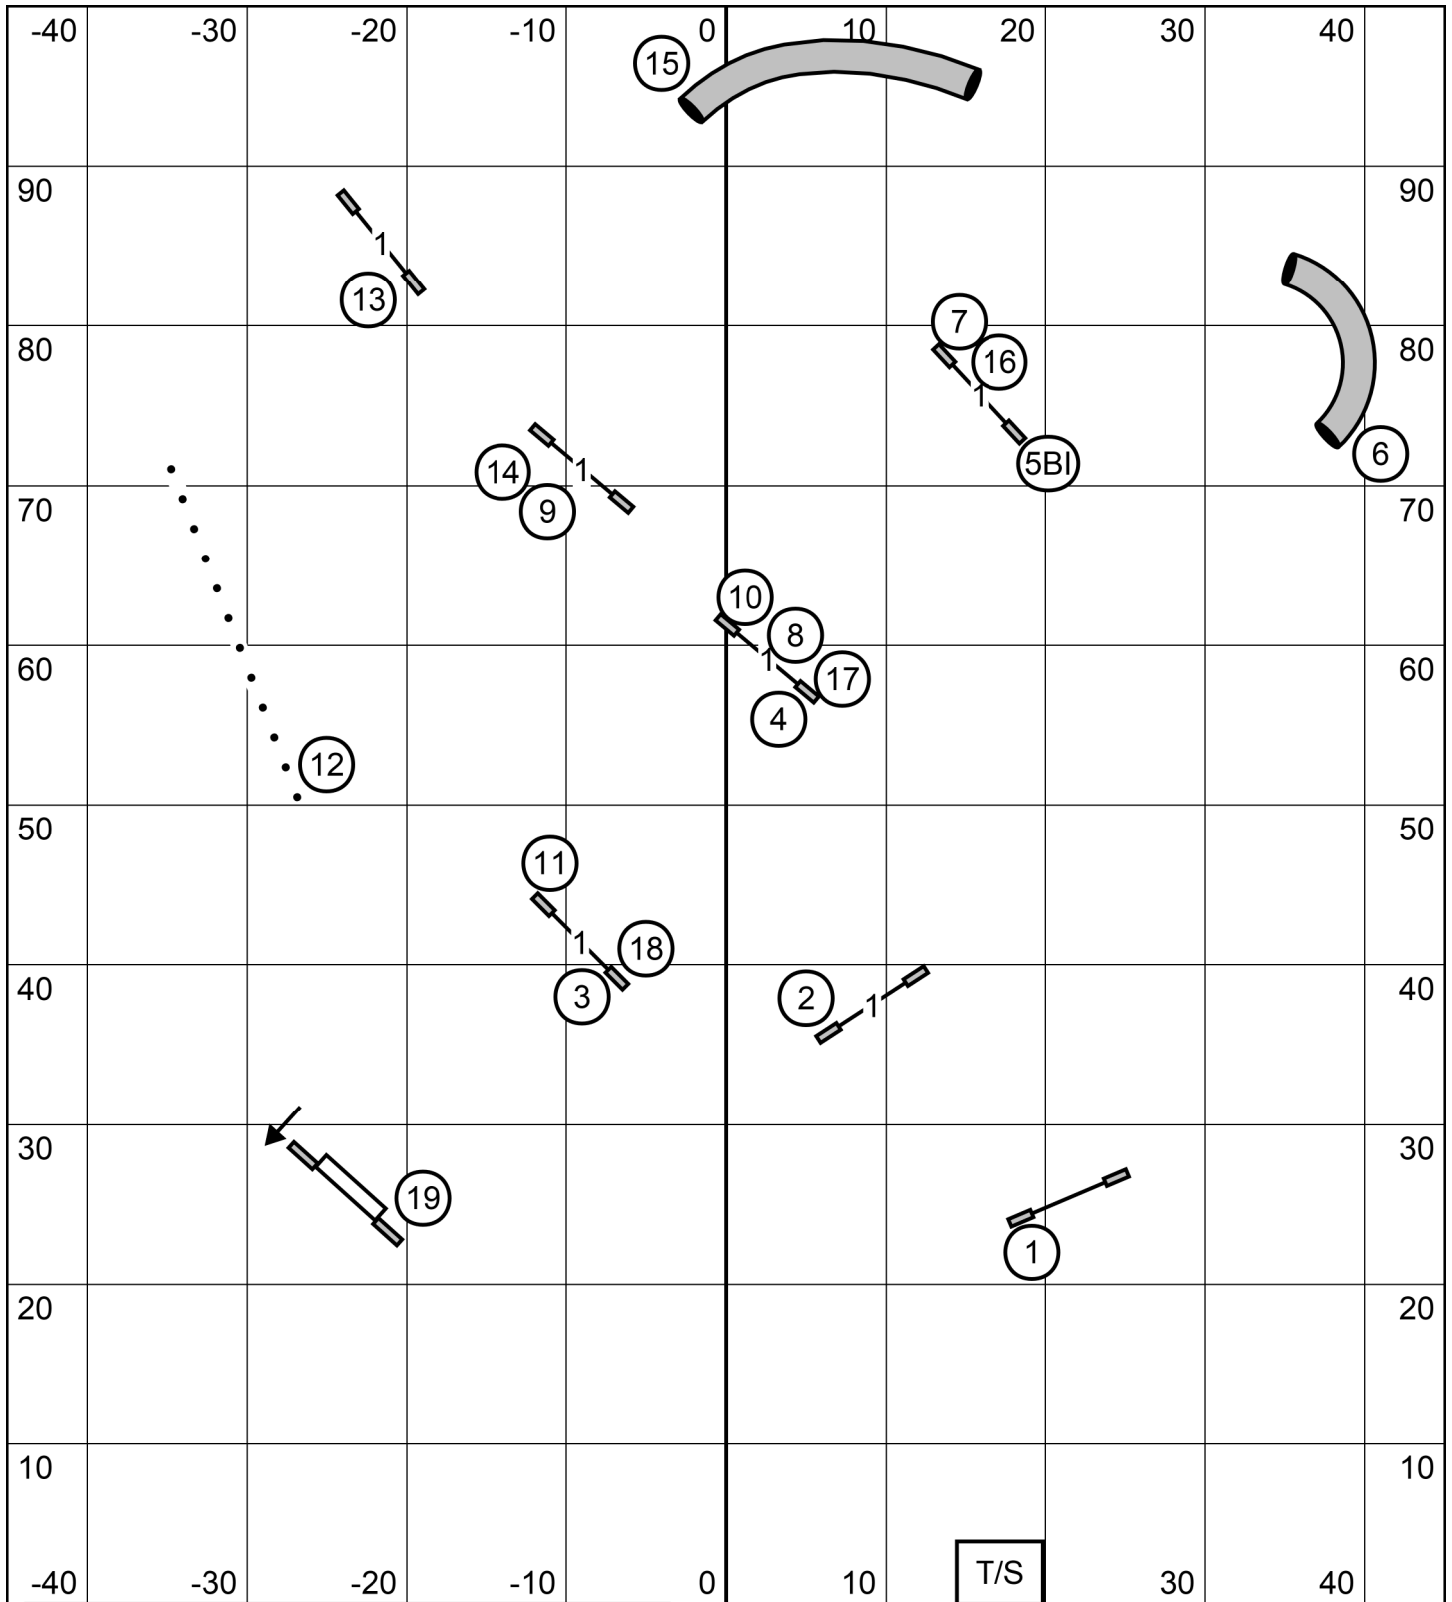

Greater St. Louis Shetland Sheepdog Club
April 10, 2024, Premier JWW
Judge: Bonnie McDonald