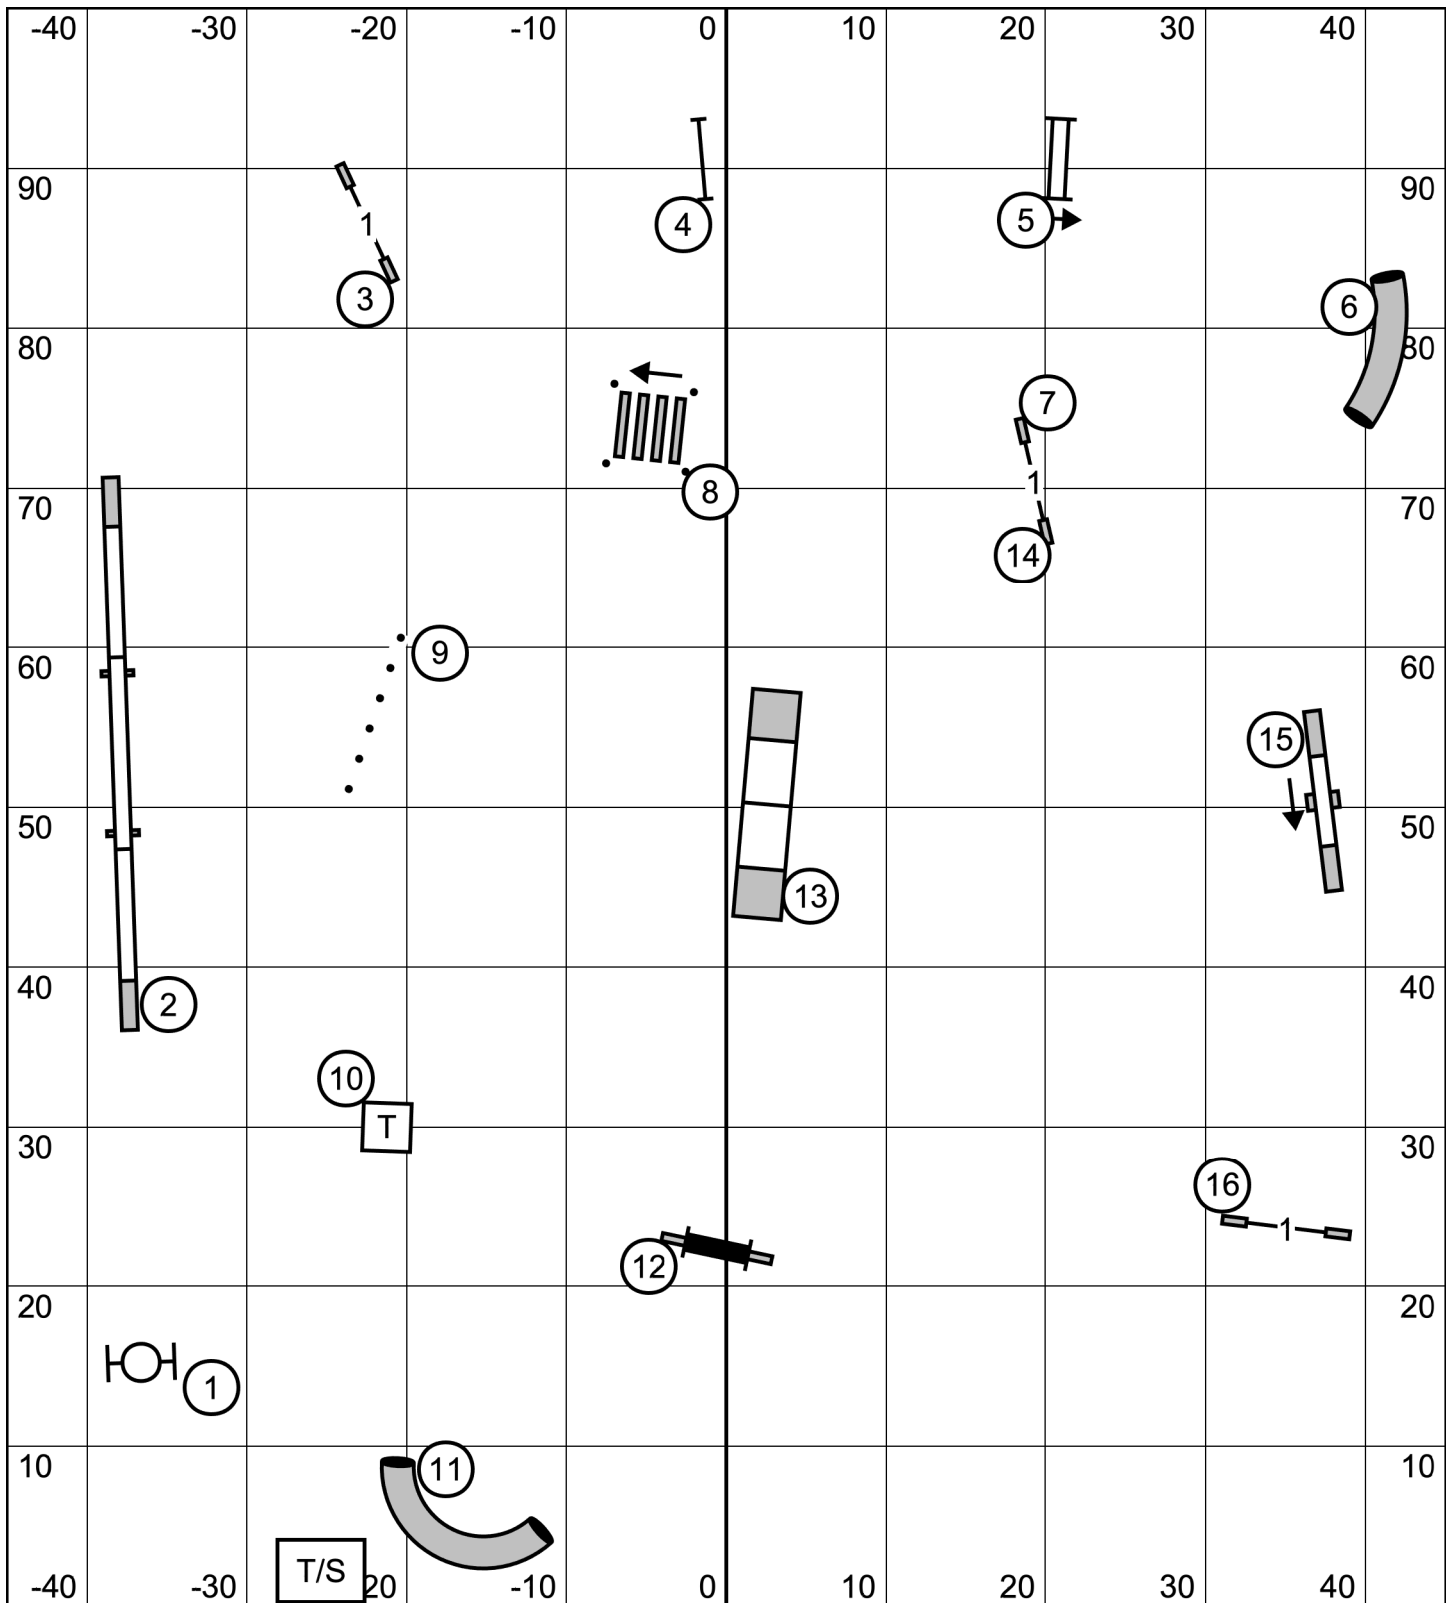

Greater St. Louis Shetland Sheepdog Club

Novice Standard

Wednesday, April 10, 2024

Michele Fletcher