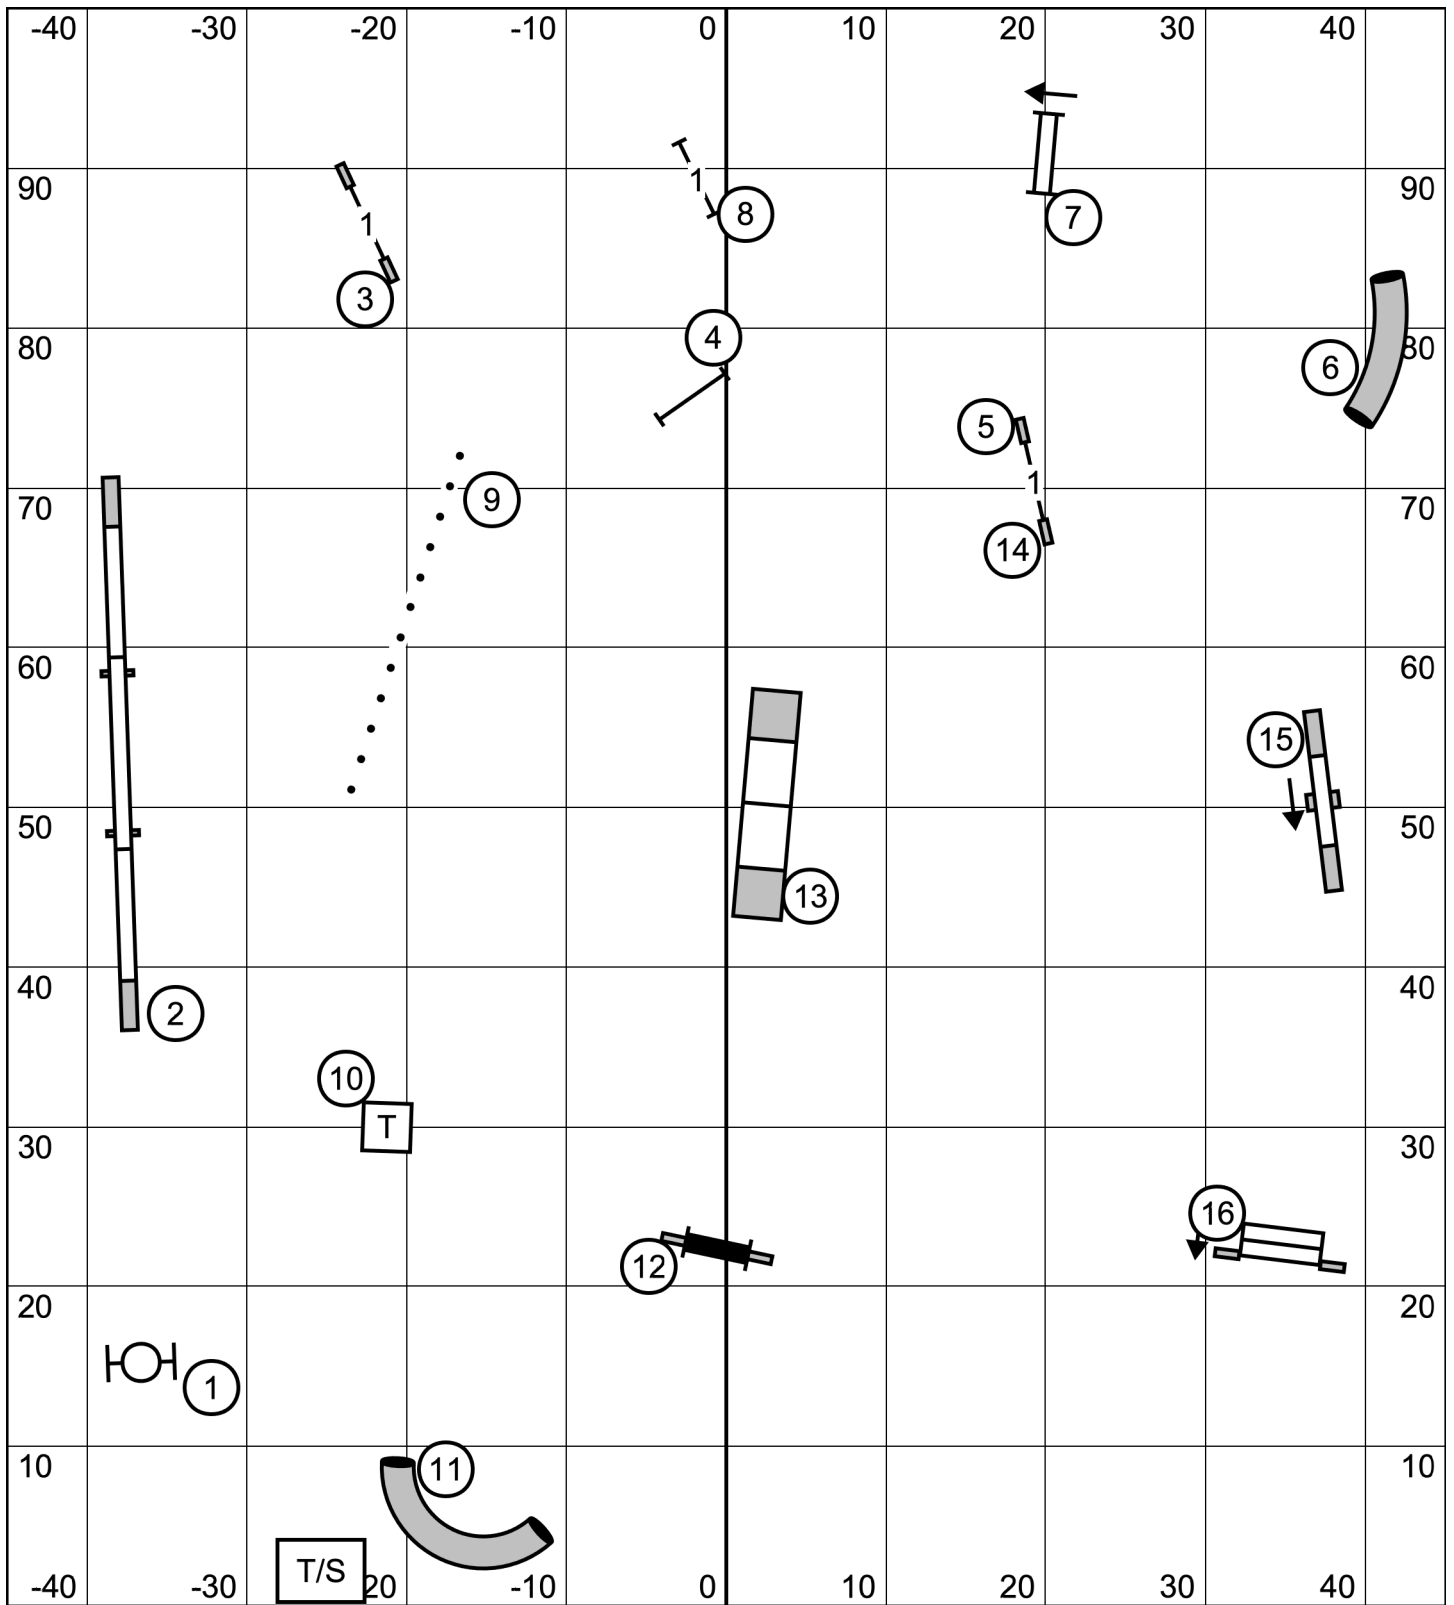

Greater St. Louis Shetland Sheepdog Club

Open Standard

Wednesday, April 10, 2024

Michele Fletcher