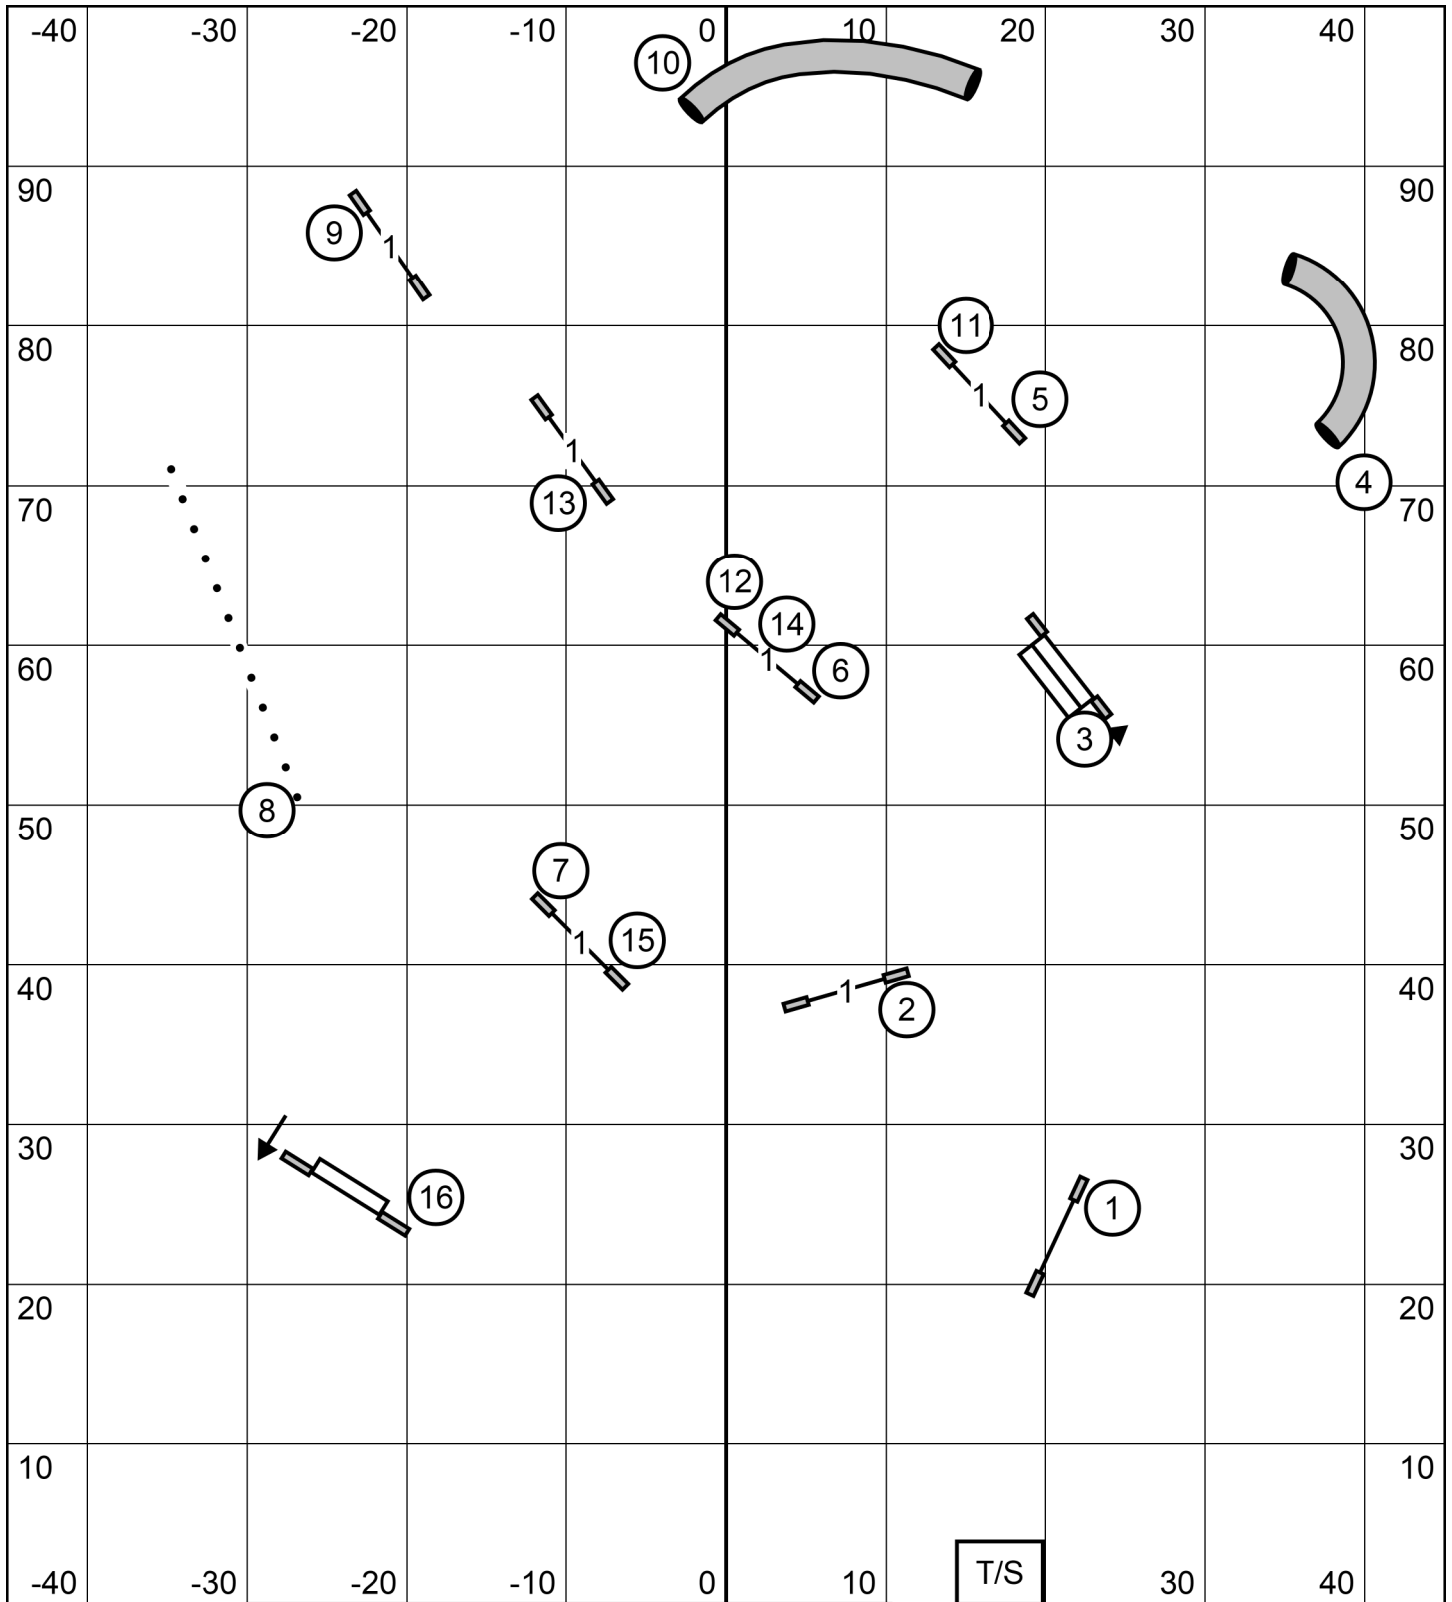

Greater St. Louis Shetland Sheepdog Club
April 10, 2024, Open JWW
Judge: Bonnie McDonald