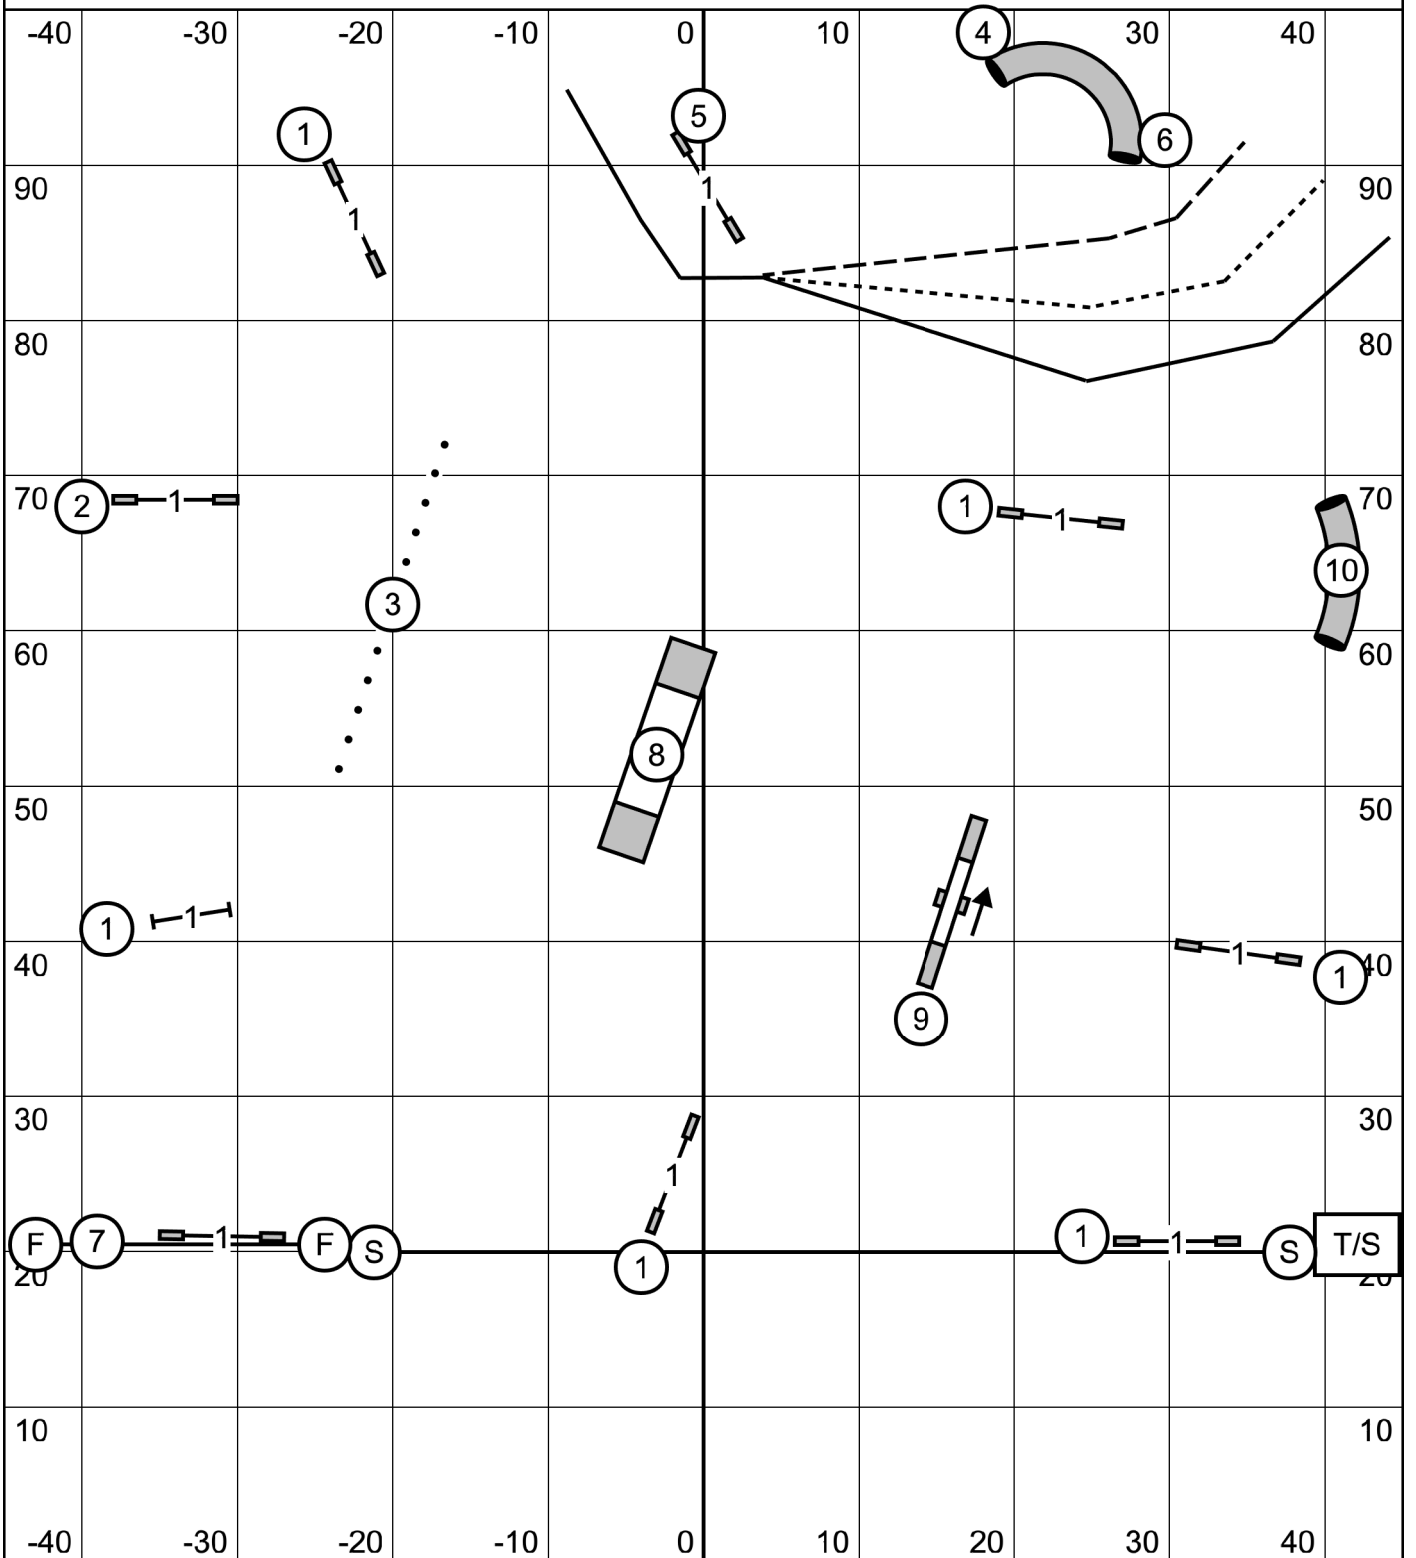

EX/MASTER is 6, 5, 4 (solid)
OPEN is 6, 5 (dotted) **NOVICE is 6, 5 (dashed)**

Greater St. Louis Shetland Sheepdog Club

FAST

Wednesday, April 10, 2024

Michele Fletcher

T/S

Greater St. Louis Shetland Sheepdog Club
 April 10, 2024, E/Master JWW
 Judge: Bonnie McDonald

Greater St. Louis Shetland Sheepdog Club

Excellent/Master Standard

Wednesday, April 10, 2024

Michele Fletcher

Greater St. Louis Shetland Sheepdog Club
 April 10, 2024, Novice JWW
 Judge: Bonnie McDonald

Greater St. Louis Shetland Sheepdog Club