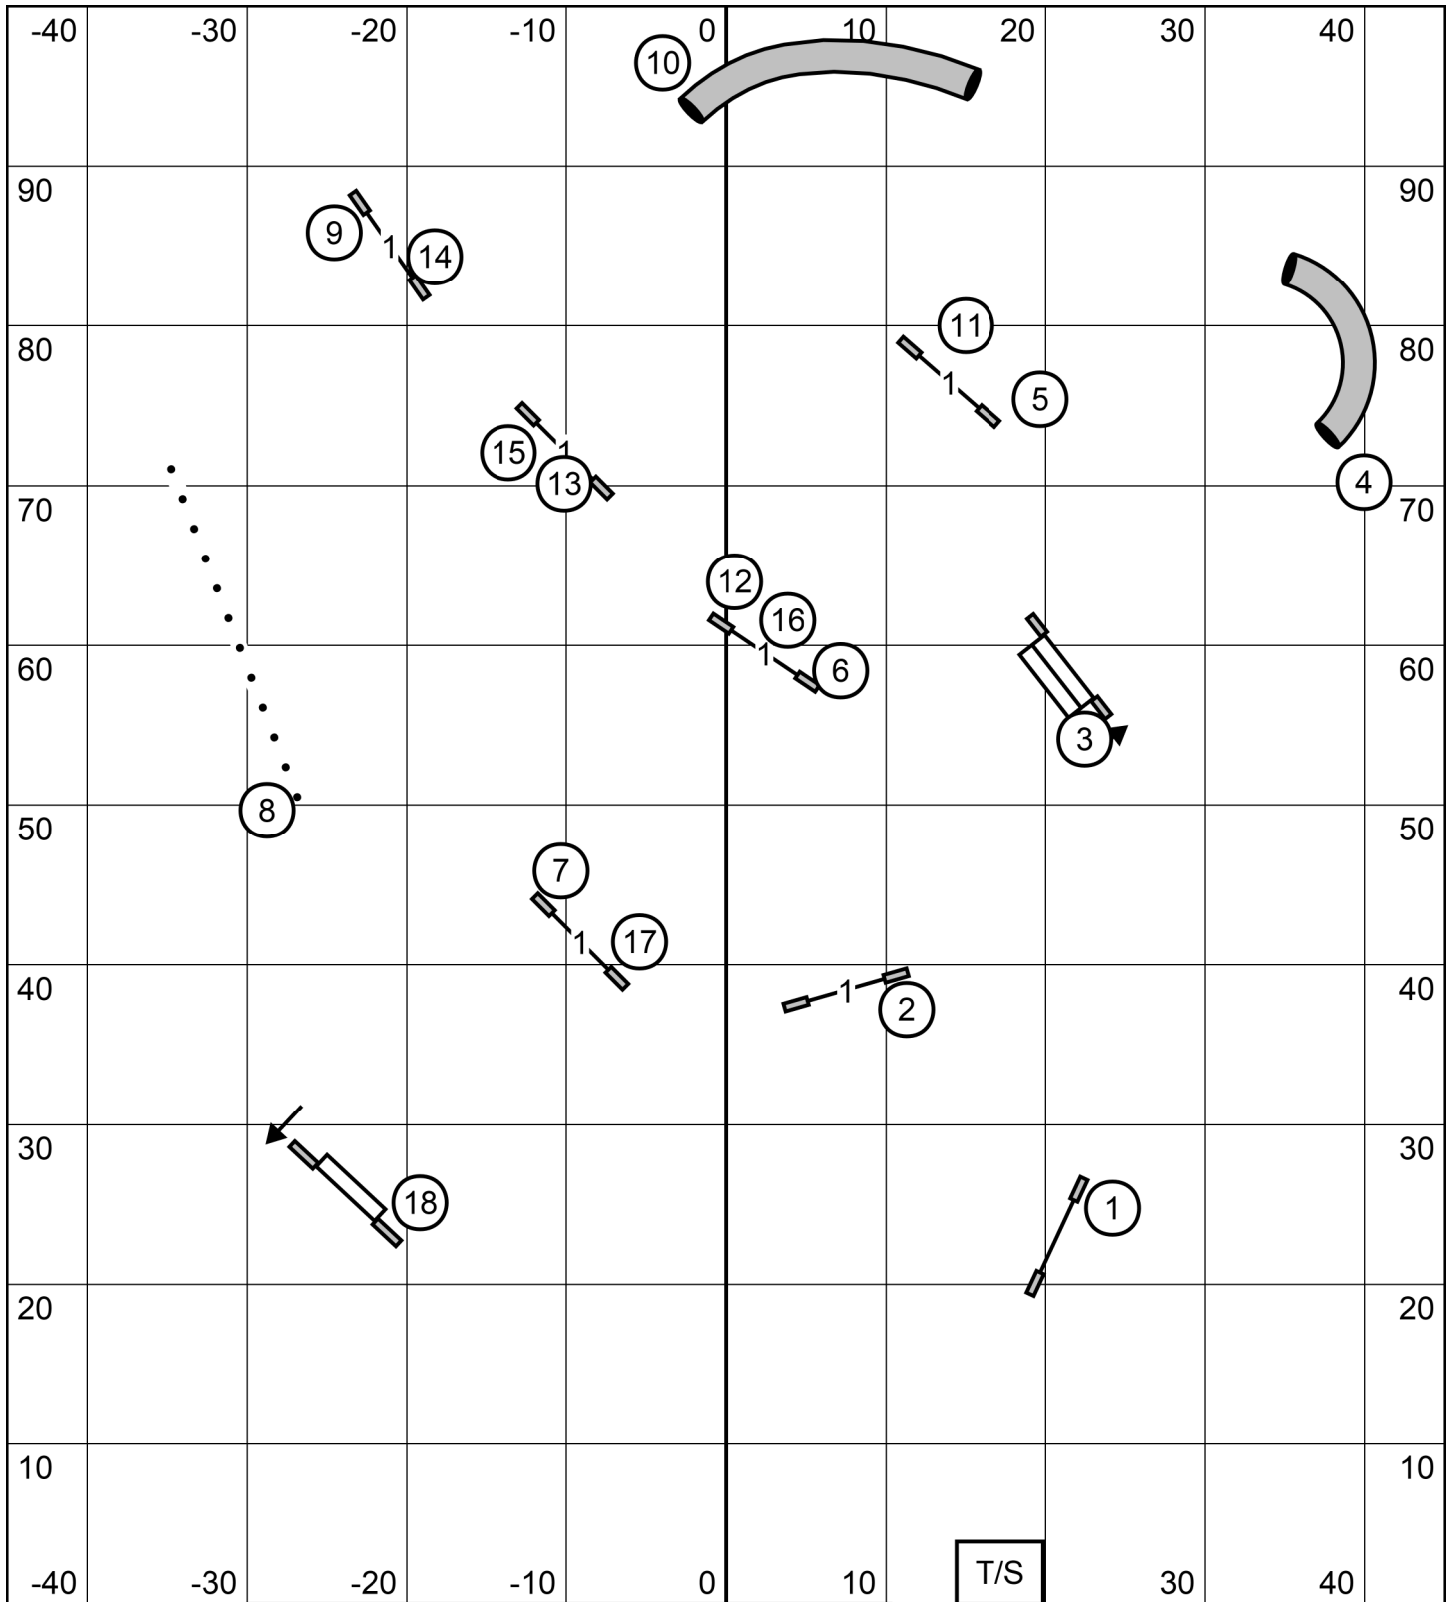

EX/MASTER is 6, 5, 4 (solid)
OPEN is 6, 5 (dotted) **NOVICE is 6, 5 (dashed)**

Greater St. Louis Shetland Sheepdog Club

FAST

Wednesday, April 10, 2024

Michele Fletcher

T/S

Greater St. Louis Shetland Sheepdog Club
 April 10, 2024, E/Master JWW
 Judge: Bonnie McDonald

Greater St. Louis Shetland Sheepdog Club

Excellent/Master Standard

Wednesday, April 10, 2024

Michele Fletcher

Greater St. Louis Shetland Sheepdog Club
 April 10, 2024, Novice JWW
 Judge: Bonnie McDonald

Greater St. Louis Shetland Sheepdog Club

Novice Standard

Wednesday, April 10, 2024

Michele Fletcher

Greater St. Louis Shetland Sheepdog Club
 April 10, 2024, Open JWW
 Judge: Bonnie McDonald

Greater St. Louis Shetland Sheepdog Club

Open Standard

Wednesday, April 10, 2024