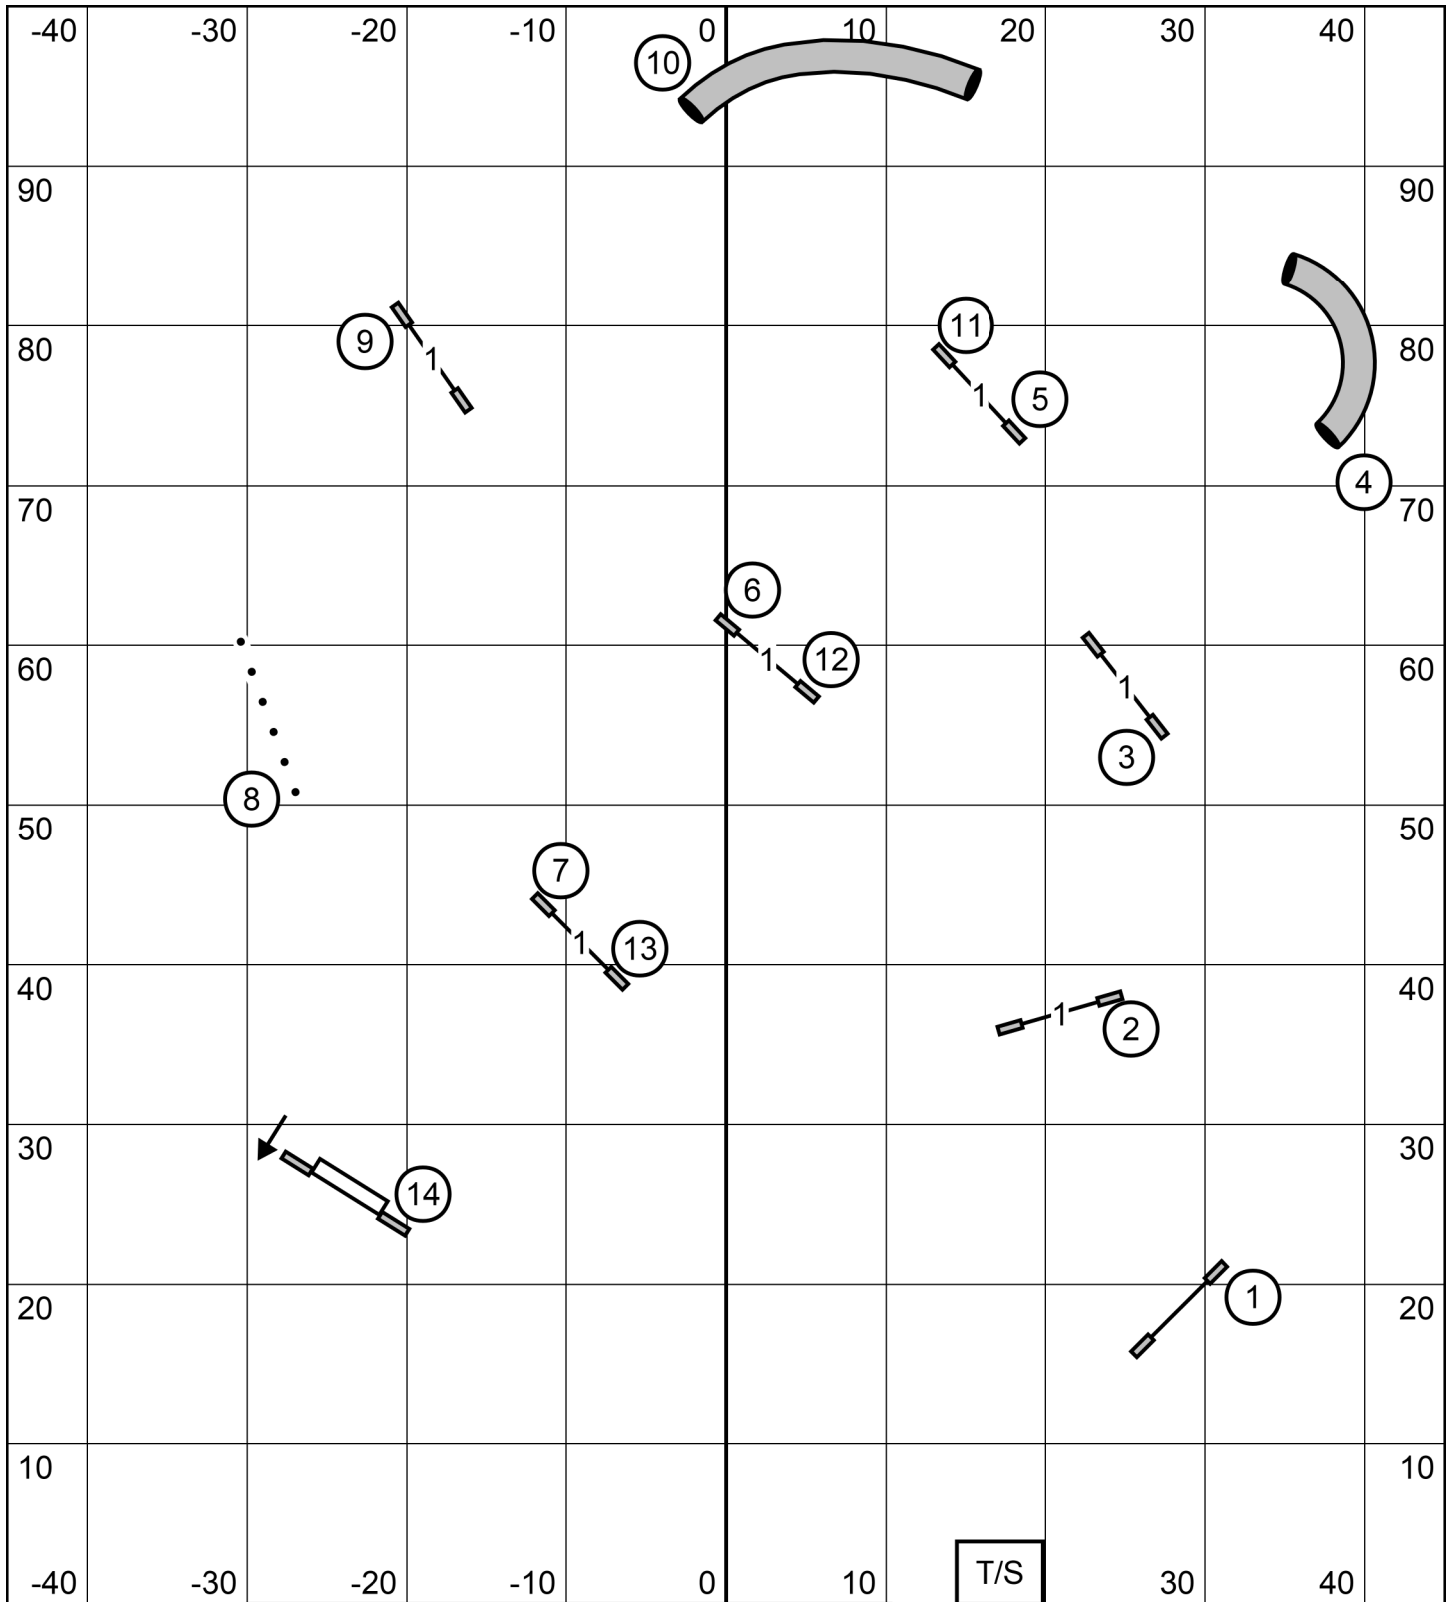

EX/MASTER is 6, 5, 4 (solid)
OPEN is 6, 5 (dotted) **NOVICE is 6, 5 (dashed)**

Greater St. Louis Shetland Sheepdog Club

FAST

Wednesday, April 10, 2024

Michele Fletcher

T/S

Greater St. Louis Shetland Sheepdog Club
 April 10, 2024, E/Master JWW
 Judge: Bonnie McDonald

Greater St. Louis Shetland Sheepdog Club

Excellent/Master Standard

Wednesday, April 10, 2024

Michele Fletcher

Greater St. Louis Shetland Sheepdog Club
 April 10, 2024, Novice JWW
 Judge: Bonnie McDonald

Greater St. Louis Shetland Sheepdog Club

Novice Standard

Wednesday, April 10, 2024

Michele Fletcher

Greater St. Louis Shetland Sheepdog Club
 April 10, 2024, Open JWW
 Judge: Bonnie McDonald

Greater St. Louis Shetland Sheepdog Club

Open Standard

Wednesday, April 10, 2024