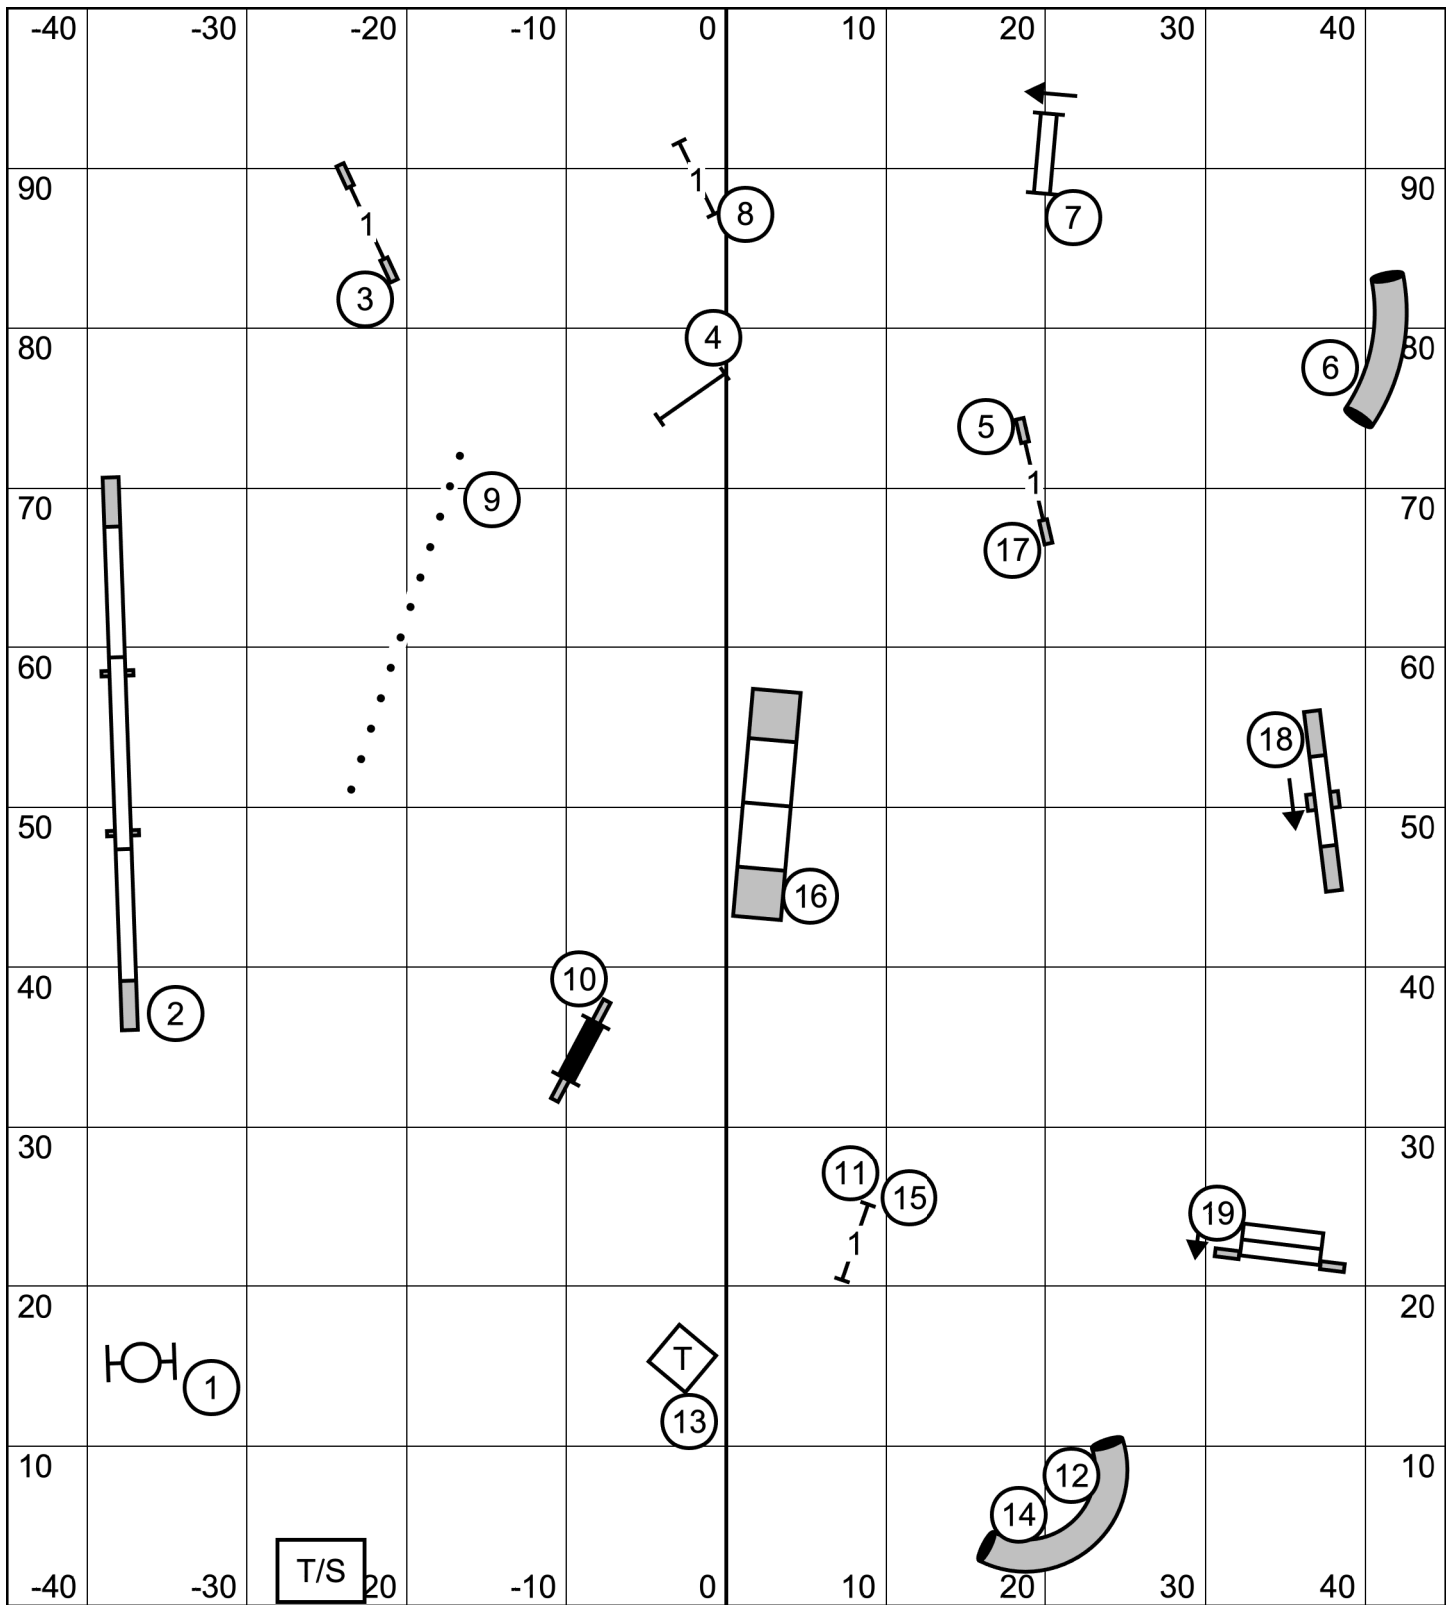

EX/MASTER is 6, 5, 4 (solid)
OPEN is 6, 5 (dotted) **NOVICE is 6, 5 (dashed)**

Greater St. Louis Shetland Sheepdog Club

FAST

Wednesday, April 10, 2024

Michele Fletcher

T/S

Greater St. Louis Shetland Sheepdog Club
 April 10, 2024, E/Master JWW
 Judge: Bonnie McDonald

Greater St. Louis Shetland Sheepdog Club

Excellent/Master Standard

Wednesday, April 10, 2024

Michele Fletcher

Greater St. Louis Shetland Sheepdog Club
 April 10, 2024, Novice JWW
 Judge: Bonnie McDonald

Greater St. Louis Shetland Sheepdog Club

Novice Standard

Wednesday, April 10, 2024

Michele Fletcher

Greater St. Louis Shetland Sheepdog Club
 April 10, 2024, Open JWW
 Judge: Bonnie McDonald

Greater St. Louis Shetland Sheepdog Club

Open Standard

Wednesday, April 10, 2024