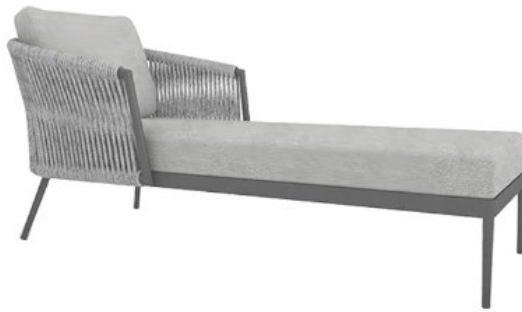

BELLASERRA

LUXURY OUTDOOR FURNITURE COLLECTIONS

Cyrus Rope Chaise Lounge

SKU: 1L286-R

Product Summary

Material: Powder Coated Tubular Aluminum with High Density Polyethylene Rope

Finishes: #26 Smoke Rope and #24 Slate Aluminum

Cushion SKU: C1L286 + Fabric

Dimensions: 32"W x 73"D x 29"H