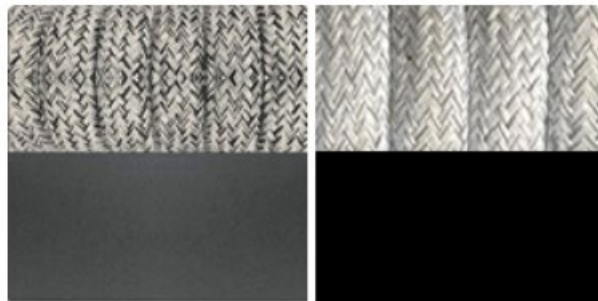

## Cyrus Rope Club Chair

SKU: 1A369A-R + Finish

### Product Summary

**Material:** Powder Coated Tubular Aluminum with High Density Polyethylene Rope

**Finishes:** #26 Smoke Rope, #24 Slate Aluminum, #20 White Rope, and #5 Black

**Cushion SKU:** C1A369A + Fabric