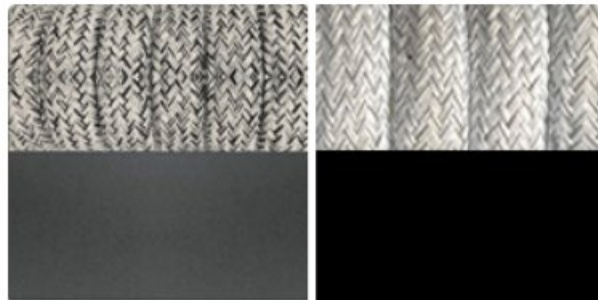

BELLASERRA

LUXURY OUTDOOR FURNITURE COLLECTIONS

Cyrus Rope Sofa

SKU: 1A369E-R + Finish

Product Summary

Material: Powder Coated Tubular Aluminum with High Density Polyethylene Rope

Finishes: #26 Smoke Rope, #24 Slate Aluminum, #20 White Rope, and #5 Black

Cushion SKU: C1A369E + Fabric

Dimensions: 91" W x 32" D x 30" H