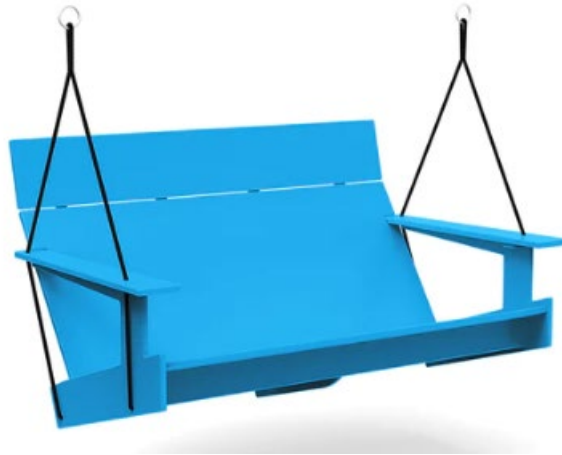

BELLASERRA

LUXURY OUTDOOR FURNITURE COLLECTIONS

Lollygagger Swing

SKU: LC-PLS-CG

Product Summary

Material: High Density Polyethylene

Finish: Black, Cloud, Leaf, Apple Red, Driftwood, Navy Blue, Sky, Sunset

Dimensions: 52" W x 29.5" D x 27.5" H