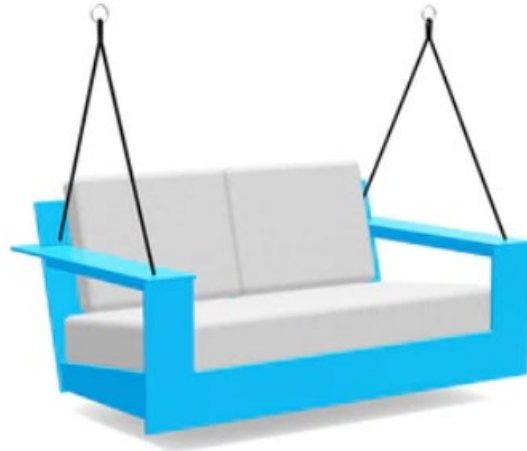

## Nisswa Porch Swing

**SKU:** NC-PS-40433-SB

## Product Summary

**Material:** High Density Polyethylene and Sunbrella Fabric

**Finish:** Black, Cloud, Leaf, Apple Red, Driftwood, Navy Blue, Sky, Sunset

**Cushion Fabric:** Regatta (5493), Petal (40431), Silver (40433), Charcoal (40483), Flax (5492), Navy (5493)

**Dimensions:** 46.75" W x 31.5" D x 24.75" H