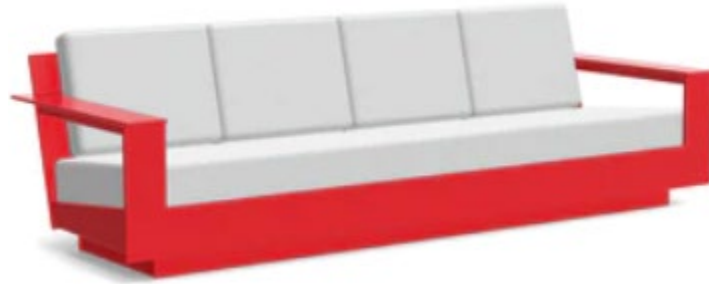

BELLASERRA

LUXURY OUTDOOR FURNITURE COLLECTIONS

Nisswa Sofa 96

SKU: NC-S96-40433-AR

Product Summary

Material: High Density Polyethylene and Sunbrella Fabric

Finish: Black, Cloud, Leaf, Apple Red, Driftwood, Navy Blue, Sky, Sunset

Cushion Fabric: Regatta (5493), Petal (40431), Silver (40433), Charcoal (40483), Flax (5492), Navy (5493)

Dimensions: 94.25" W x 31.5" D x 28" H