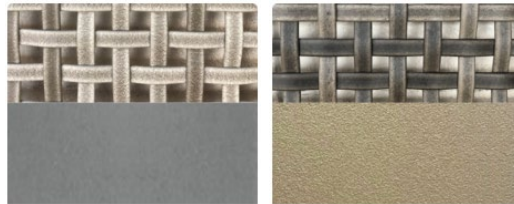

BELLASERRA

LUXURY OUTDOOR FURNITURE COLLECTIONS

Persis Dining Arm Chair

SKU: 1A341C2 + Finish

Product Summary

Material: Powder Coated Tubular Aluminum with High Density Polyethylene Wicker

Finishes: #10-O Weathered Grey Open Weave/ #22 Light Grey, and #18-O Truffle Open-Weave/ #22 Champagne

Cushion SKU: C1A341C2 + Fabric

Dimensions: 23" W x 25" D x 33.5" H