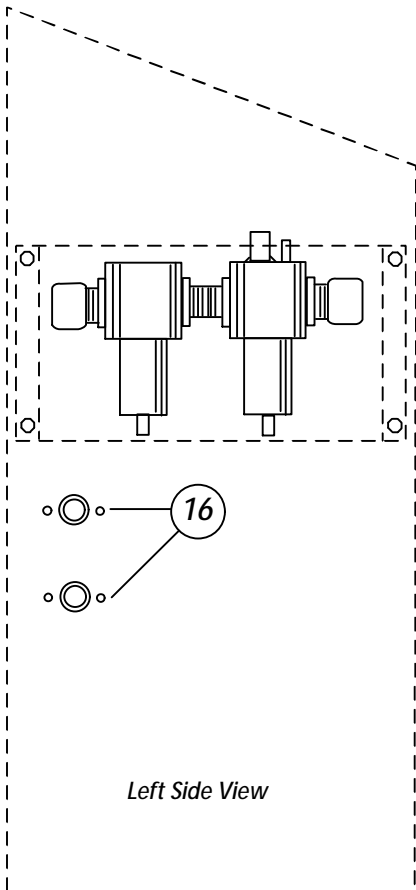

PARTS DETAIL

AT 30000
ATLAS SERIES

*Information is proprietary to Gulf Coast Tool and Rental
And can not be reproduced or copied without
Prior written consent.*

PARTS DETAIL

TA 10000
ATLAS Series

<i>Item #</i>	<i>Description</i>	<i>Part #</i>	<i>Qty. Req</i>
①	Back Cover	GCT-AT-250001	1
②	Console	GCT-AT-250002	1
③	Cover	GCT-AT-250003	1
④	Air Gauge 2-200 PSI	GCT-20S-160-FP-B-GF	1
⑤	Pressure Regulator Assembly	GCT-R74G-4AK-RMN	1
⑥	Panel Nut	GCT-4348-89	1
⑦	Pressure Gauge 6"	GCT-40S-35K-FP-B-GF	1
⑧	Air Valve	GCT-B45F8	1
⑨	Water Valve	GCT-B45F8	1
⑩	Bulkhead Assembly	GCT-BBHA-8	1
⑪	Brass Nipple	GCT-BN5-1	6
⑫	Brass Elbow	GCT-BN5-E	2
⑬	Lubricator	GCT-L74C-4AP-QDN	1
⑭	Filter (Air)	GCT-F74G-4AN-QD3	1
⑮	Bulkheads Air/Water	GCT-SS-BHA-8	2
⑯	High Pressure Bulkheads ¼" HPF	GCT-60BF-4433	3
⑰	Needle Valve	GCT-30VM4081	1
⑱	Brass Tube Elbow	GCT-B-810-2-8	10
⑲	Elbow High Pressure	GCT-CL4400	5
⑳	Tee High Pressure	GCT-CT444D	3
㉑	Water Filter	GCT-1RNB4	1
㉒	Muffler	GCT-5500 A 6003	1
㉓	Brass Tube Fitting	GCT-B-810-1-8	2
㉔	High Pressure Nipple 3"	GCT-CN4403	5
㉕	High Pressure Nipple 4"	GCT-CN4404	2
㉖	High Pressure Nipple 8"	GCT-CN4408	1
㉗	High Pressure Nipple 6"	GCT-CN4406	1
㉘	High Pressure Tube Assembly	GCT-HPTA-4-NV-1	1
㉙	High Pressure Tube Assembly	GCT-HPTA-4-NV-2	1