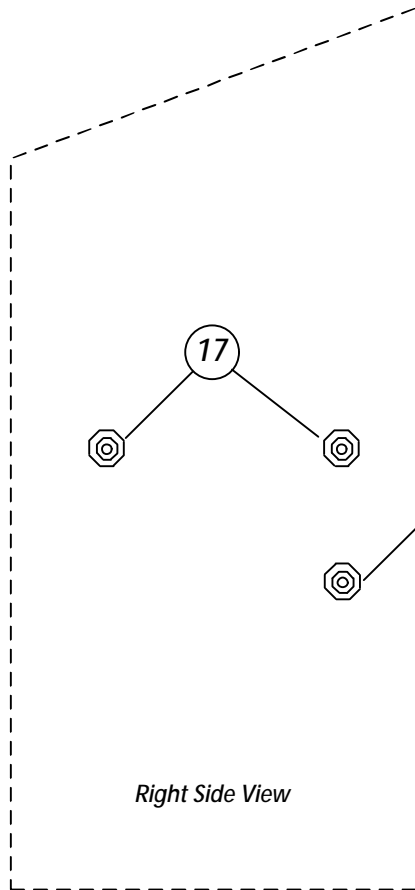

PARTS DETAIL

AT 30000
ATLAS SERIES

*Information is proprietary to Gulf Coast Tool and Rental
And can not be reproduced or copied without
Prior written consent.*

PARTS DETAIL

TA 10000
ATLAS Series

<i>Item #</i>	<i>Description</i>	<i>Part #</i>	<i>Qty. Req</i>
①	Back Cover	GCT-AT-250001	1
②	Console	GCT-AT-250002	1
③	Cover	GCT-AT-250003	1
④	Air Gauge 2-200 PSI	GCT-20S-160-FP-B-GF	1
⑤	Pressure Regulator Assembly	GCT-R74G-4AK-RMN	1
⑥	Panel Nut	GCT-4348-89	1
⑦	Pressure Gauge 6"	GCT-40S-35K-FP-B-GF	1
⑧	Air Valve	GCT-B45F8	1
⑨	Water Valve	GCT-B45F8	1
⑩	Bulkhead Assembly	GCT-BBHA-8	1
⑪	Brass Nipple	GCT-BN5-1	6
⑫	Brass Elbow	GCT-BN5-E	2
⑬	Lubricator	GCT-L74C-4AP-QDN	1
⑭	Filter (Air)	GCT-F74G-4AN-QD3	1
⑮	Bulkheads Air/Water	GCT-SS-BHA-8	2
⑯	High Pressure Bulkheads ¼" HPF	GCT-60BF-4433	3
⑰	Needle Valve	GCT-30VM4081	1
⑱	Brass Tube Elbow	GCT-B-810-2-8	10
⑲	Elbow High Pressure	GCT-CL4400	5
⑳	Tee High Pressure	GCT-CT444D	3
㉑	Water Filter	GCT-1RNB4	1
㉒	Muffler	GCT-5500 A 6003	1
㉓	Brass Tube Fitting	GCT-B-810-1-8	2
㉔	High Pressure Nipple 3"	GCT-CN4403	5
㉕	High Pressure Nipple 4"	GCT-CN4404	2
㉖	High Pressure Nipple 8"	GCT-CN4408	1
㉗	High Pressure Nipple 6"	GCT-CN4406	1
㉘	High Pressure Tube Assembly	GCT-HPTA-4-NV-1	1
㉙	High Pressure Tube Assembly	GCT-HPTA-4-NV-2	1