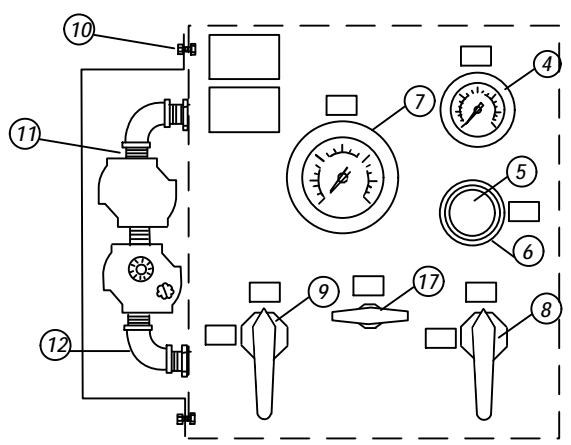

PARTS DETAIL

AT 30000
ATLAS SERIES

*Information is proprietary to Gulf Coast Tool and Rental
And can not be reproduced or copied without
Prior written consent.*

PARTS DETAIL

TA 10000
ATLAS Series

<i>Item #</i>	<i>Description</i>	<i>Part #</i>	<i>Qty. Req</i>
①	Back Cover	GCT-AT-250001	1
②	Console	GCT-AT-250002	1
③	Cover	GCT-AT-250003	1
④	Air Gauge 2-200 PSI	GCT-20S-160-FP-B-GF	1
⑤	Pressure Regulator Assembly	GCT-R74G-4AK-RMN	1
⑥	Panel Nut	GCT-4348-89	1
⑦	Pressure Gauge 6"	GCT-40S-35K-FP-B-GF	1
⑧	Air Valve	GCT-B45F8	1
⑨	Water Valve	GCT-B45F8	1
⑩	Bulkhead Assembly	GCT-BBHA-8	1
⑪	Brass Nipple	GCT-BN5-1	6
⑫	Brass Elbow	GCT-BN5-E	2
⑬	Lubricator	GCT-L74C-4AP-QDN	1
⑭	Filter (Air)	GCT-F74G-4AN-QD3	1
⑮	Bulkheads Air/Water	GCT-SS-BHA-8	2
⑯	High Pressure Bulkheads ¼" HPF	GCT-60BF-4433	3
⑰	Needle Valve	GCT-30VM4081	1
⑱	Brass Tube Elbow	GCT-B-810-2-8	10
⑲	Elbow High Pressure	GCT-CL4400	5
⑳	Tee High Pressure	GCT-CT444D	3
㉑	Water Filter	GCT-1RNB4	1
㉒	Muffler	GCT-5500 A 6003	1
㉓	Brass Tube Fitting	GCT-B-810-1-8	2
㉔	High Pressure Nipple 3"	GCT-CN4403	5
㉕	High Pressure Nipple 4"	GCT-CN4404	2
㉖	High Pressure Nipple 8"	GCT-CN4408	1
㉗	High Pressure Nipple 6"	GCT-CN4406	1
㉘	High Pressure Tube Assembly	GCT-HPTA-4-NV-1	1
㉙	High Pressure Tube Assembly	GCT-HPTA-4-NV-2	1