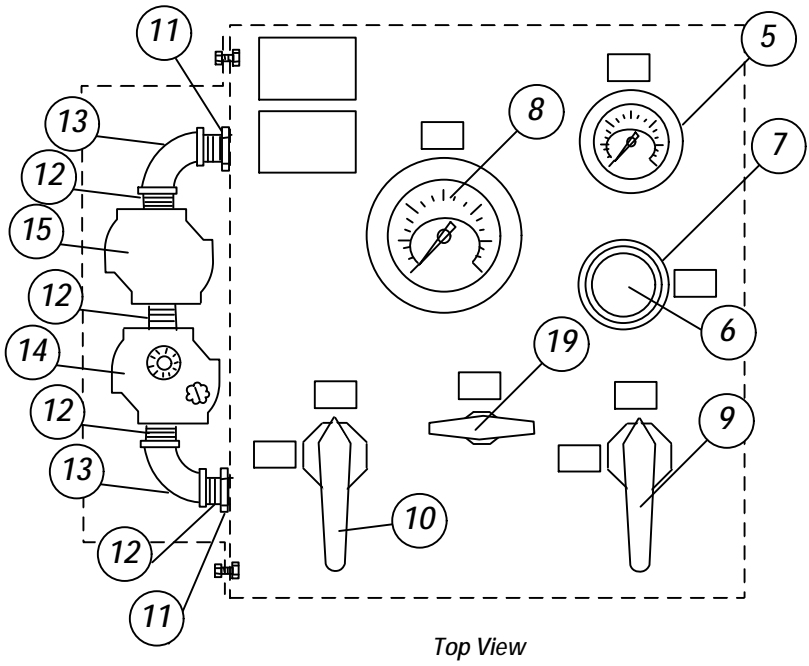

PARTS DETAIL

AT 30000
ATLAS SERIES

*Information is proprietary to Gulf Coast Tool and Rental
And can not be reproduced or copied without
Prior written consent.*

PARTS DETAIL

TA 10000
ATLAS Series

<i>Item #</i>	<i>Description</i>	<i>Part #</i>	<i>Qty. Req</i>
①	Back Cover	GCT-AT-250001	1
②	Console	GCT-AT-250002	1
③	Cover	GCT-AT-250003	1
④	Air Gauge 2-200 PSI	GCT-20S-160-FP-B-GF	1
⑤	Pressure Regulator Assembly	GCT-R74G-4AK-RMN	1
⑥	Panel Nut	GCT-4348-89	1
⑦	Pressure Gauge 6"	GCT-40S-35K-FP-B-GF	1
⑧	Air Valve	GCT-B45F8	1
⑨	Water Valve	GCT-B45F8	1
⑩	Bulkhead Assembly	GCT-BBHA-8	1
⑪	Brass Nipple	GCT-BN5-1	6
⑫	Brass Elbow	GCT-BN5-E	2
⑬	Lubricator	GCT-L74C-4AP-QDN	1
⑭	Filter (Air)	GCT-F74G-4AN-QD3	1
⑮	Bulkheads Air/Water	GCT-SS-BHA-8	2
⑯	High Pressure Bulkheads ¼" HPF	GCT-60BF-4433	3
⑰	Needle Valve	GCT-30VM4081	1
⑱	Brass Tube Elbow	GCT-B-810-2-8	10
⑲	Elbow High Pressure	GCT-CL4400	5
⑳	Tee High Pressure	GCT-CT444D	3
㉑	Water Filter	GCT-1RNB4	1
㉒	Muffler	GCT-5500 A 6003	1
㉓	Brass Tube Fitting	GCT-B-810-1-8	2
㉔	High Pressure Nipple 3"	GCT-CN4403	5
㉕	High Pressure Nipple 4"	GCT-CN4404	2
㉖	High Pressure Nipple 8"	GCT-CN4408	1
㉗	High Pressure Nipple 6"	GCT-CN4406	1
㉘	High Pressure Tube Assembly	GCT-HPTA-4-NV-1	1
㉙	High Pressure Tube Assembly	GCT-HPTA-4-NV-2	1