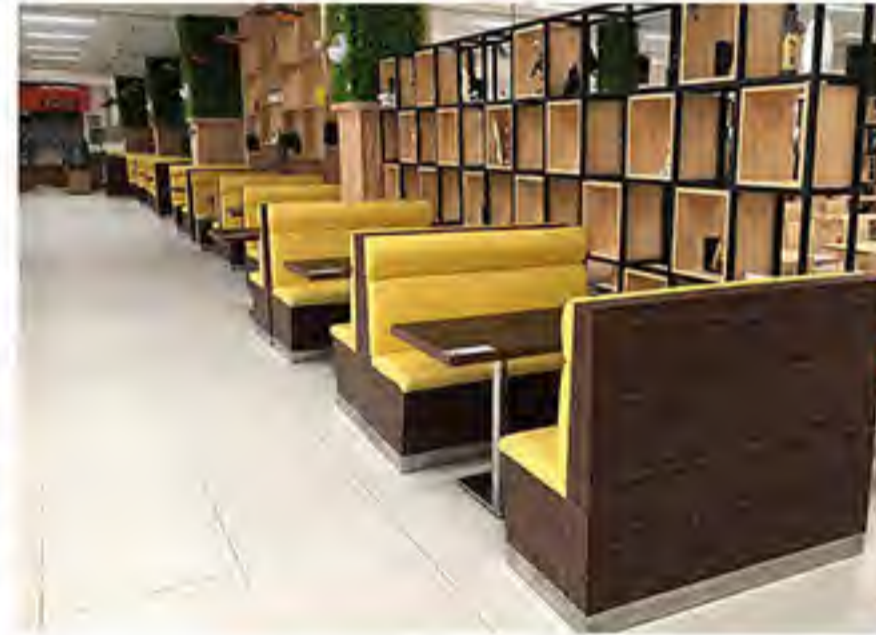

BUY IT AT LESSER PRICES

VISION
DISTRIBUTION

//
3D CASE SHOW

BUY IT AT LESSER PRICES

7500+ Restaurant & Cafe & Bar Choice
For all your catering and hospitality needs

//
**FURNITURE
COLLECTION**

Table Top - Italian design

(Size can be customized)

RNFTT1805

RNFTT1805

RNFTT1810

The table top is fit for restaurant with nostalgic style, stain-resistant pattern of table tops keep balance with atmosphere of warm lighting to create a comfortable dining environment.

(Size can be customized)

Solid pine is a durable natural material that can be painted, oiled or stained according to preference.

RNFTT1803

RNFTT1806

RNFTT1807

RNFTT1804

RNFTT1808

Table Top - Black Walnut series