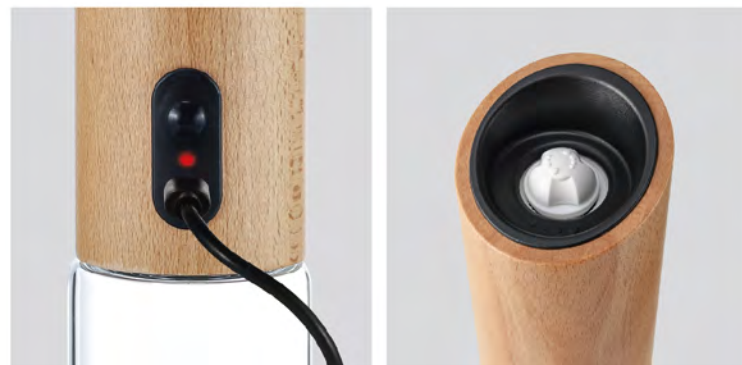

PATENTED DESIGN

Gravity Salt & Pepper Mills

Rechargeable