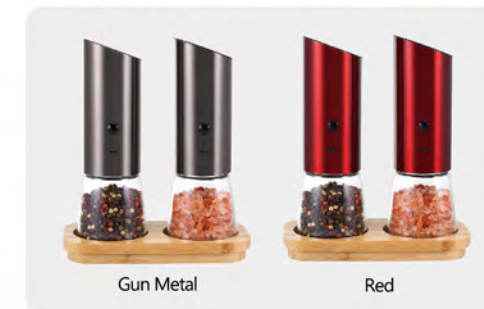

Gun Metal

Red

ITEM 1080407

Rechargeable Gravity S/P Mill Set
Product size: 170x86x200mm
Capacity: 140mlx2
CBM: 0.034
Measurement: 43x38.2x21cm/12sets

BUY IT AT LESSER PRICES