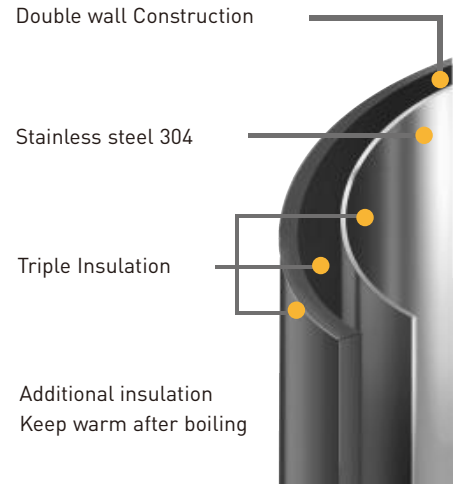

DIGITAL CONTROL HOT WATER BOILERS (DOUBLE WALLED CONSTRUCTION)

- Ideal for mulled wine, boiling water for tea and hot drinks
- Temperature control:30°C-110°C
- Automatic turn- off or turn-on temperature control
- Time to boiling:5L-10L around 30mins,15L-25L around 50mins
- Dry heat protection
- ON/OFF switch with silicone rubber cover,waterproof design to safety use.

VISION
DISTRIBUTION