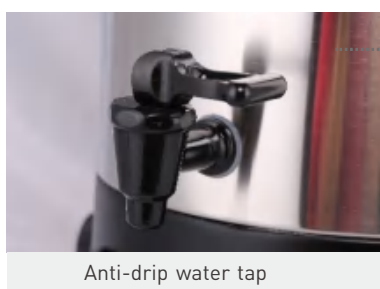

Inner view

Anti-drip water tap