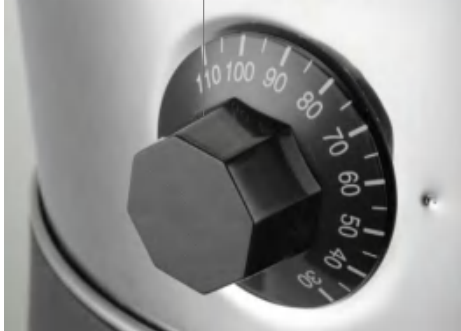

Anti-drip tap & Food grade PP

Rubber cover on the switch

Temperature control range: 30 to 110

BUY IT AT LESSER PRICES

ELECTRIC HOT WATER URNS

- Single or Double wall construction
- Mulled wine, hot water for tea and hot drinks helper
- Automatic turn- of f or turn-on temperature control
- Time to boiling:5L-10L around 30mins,15L-25L around 50mins
- Safe locking lid and cool touch handles
- Protected against boiling dry

Temperature control. range: 30 to 110

Strong & non-drip tap

SINGLE WALL WATER BOILERS

| Item no. | Dimension (mm) | Cap. (Max line) | Meas. (mm) | CBM |
|-------------|------------------|-------------------|-----------------|-------|
| HLB050D-A1B | dia. 220 x H412 | 6.3L/42 cups | 290 x 290 x 450 | 0.038 |
| HLB068D-A1B | dia. 220 x H430 | 7.7L/ 51 cups | 290 x 290 x 468 | 0.039 |
| HLB088D-A1B | dia. 220 x H465 | 8.8L/ 59 cups | 290 x 290 x 502 | 0.042 |
| HLB100D-A1B | dia. 220 x H490 | 9.3L/ 62 cups | 290 x 290 x 530 | 0.045 |
| HLB150D-A1B | dia. 290 x H460 | 14.8L/ 99 cups | 350 x 350 x 515 | 0.063 |
| HLB180D-A1B | dia. 290 x H500 | 17.8L/ 119 cups | 350 x 350 x 550 | 0.067 |
| HLB220D-A1B | dia. 290 x H560 | 21.8L/ 145 cups | 350 x 350 x 610 | 0.074 |
| HLB250D-A1B | dia. 290 x H620 | 25.6L/ 171 cups | 350 x 350 x 675 | 0.083 |