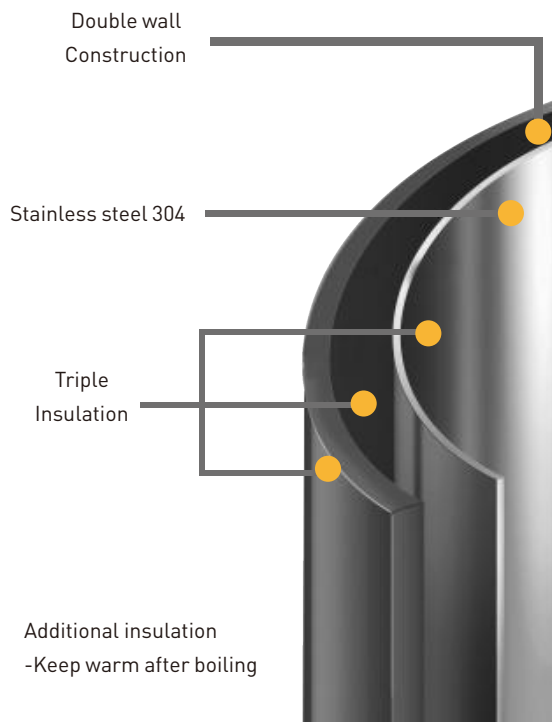

ELECTRIC HOT DRINKS BOILERS(DOUBLE WALLED CONSTRUCTION)

- Insulated double wall designed reduce the heat than single wall
- Ideal for mulled wine, boiling water for tea and hot drinks
- Stainless steel 304 for body,430 for base
- Temperature control:30-110 degree
- Automatic turn- off or turn-on temperature control
- Time to boiling:5L-10L around 30mins,15L-25L around 50mins
- ON/OFF switch, knob location and light indicator
- Safe locking lid and cool touch handles
- Stainless brushed
- Anti-drip tap
- Protected against boiling dry

Item no.	Dimension (mm)	Cap. (Max line)	Meas. (mm)	CBM
HLB050S-A1	dia. 220 x H420	6.3 L / 42 cups	290 x 290 x 450	0.038
HLB068S-A1	dia. 220 x H437	6.5 L / 43 cups	290 x 290 x 475	0.040
HLB088S-A1	dia. 220 x H472	8.0 L / 53 cups	290 x 290 x 515	0.043
HLB100S-A1	dia. 220 x H504	8.7 L / 58 cups	290 x 290 x 550	0.045
HLB150S-A1	dia. 290 x H485	13.8 L / 92 cups	350 x 350 x 545	0.067
HLB180S-A1	dia. 290 x H517	15.8 L / 105 cups	350 x 350 x 570	0.070
HLB220S-A1	dia. 290 x H581	20.5 L / 137 cups	350 x 350 x 630	0.077
HLB250S-A1	dia. 290 x H640	23.5 L / 157 cups	350 x 350 x 695	0.085

BUY IT AT LESSER PRICES