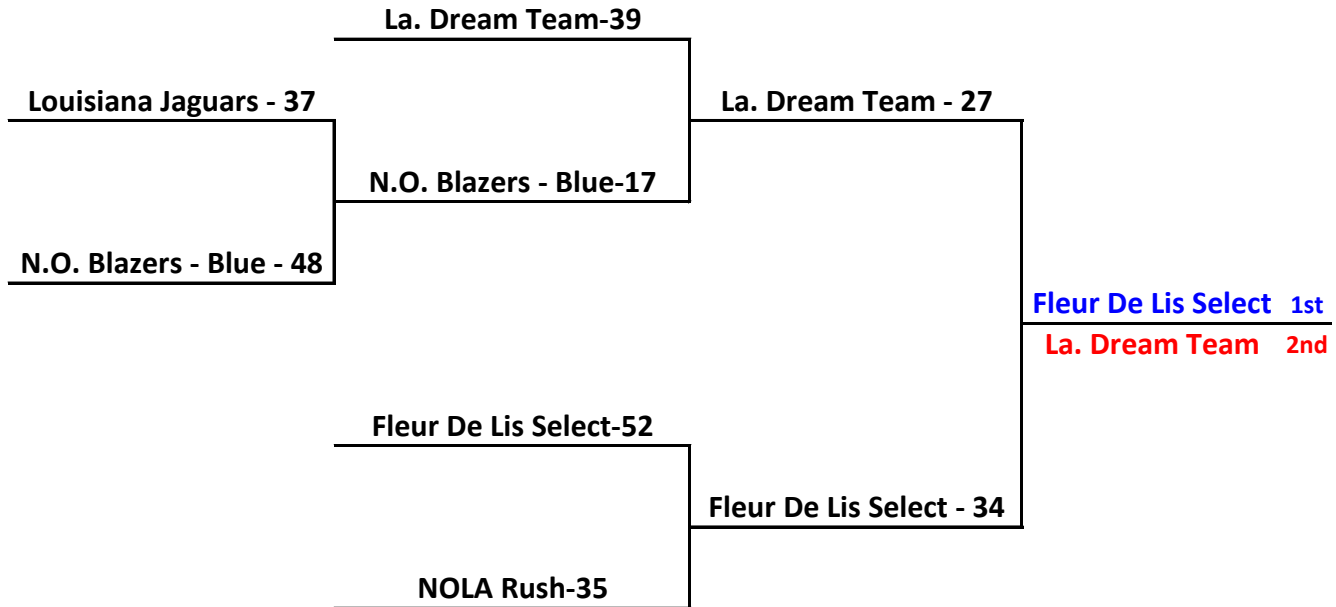

SAAU 2024 Louisiana State Championship 6th Grade Division

Pool A						Pool B									
W	L					W	L								
2	0	A 1	Fleur De Lis Select		1	0	2	B 1	N.O. Blazers-Blue		3				
1	1	A 2	Louisiana Jaguars		2	2	0	B 2	La. Dream Team		1				
0	2	A 3	N.O. Blazers-Gray		3	1	1	B 3	NOLA Rush		2				
Teams	Date	Time	Court	Results		Teams	Date	Time	Court	Results					
A 3 v A 1	Sat	10:15AM	4	A 3	13	A 1	72	B 3 v B 1	Sat	9:15AM	4	B 3	26	B 1	22
A 2 v A 3	Sat	6:20pm	3	A 2	42	A 3	16	B 2 v B 3	Sat	1:10pm	3	B 2	40	B 3	39
A 1 v A 2	Sat	2:15pm	3	A 1	58	A 2	35	B 1 v B 2	Sat	7:20pm	4	B 1	35	B 2	40

Sites:

Court 1 Edna Karr (Rob) #1 Court 3 McDonogh 35 (Woo) #3
 Court 2 Edna Karr (B) #2 Court 4 McDonogh 35 (B) #4
 Court 5 Alice Harte #5

Bracket Play

home on top
vist. on bottom