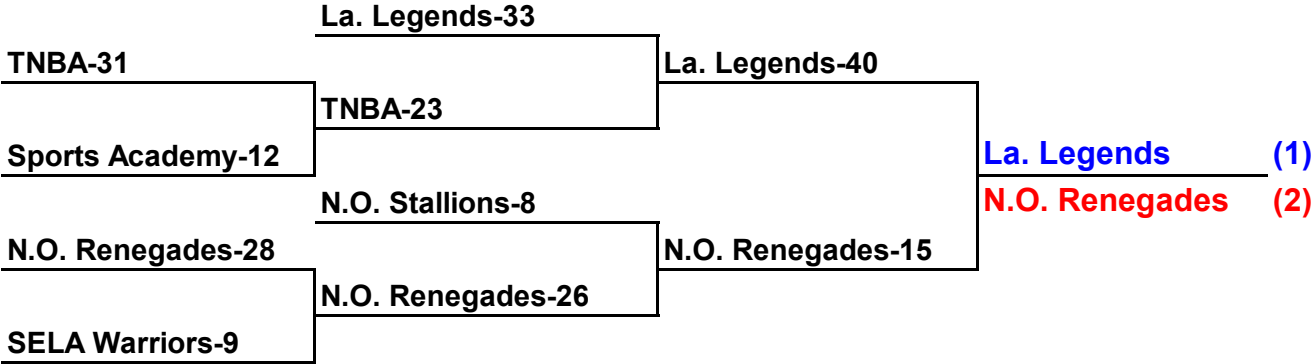

SAAU 2013 Louisiana District Championship - 3rd Grade

home on top
vist. on bottom