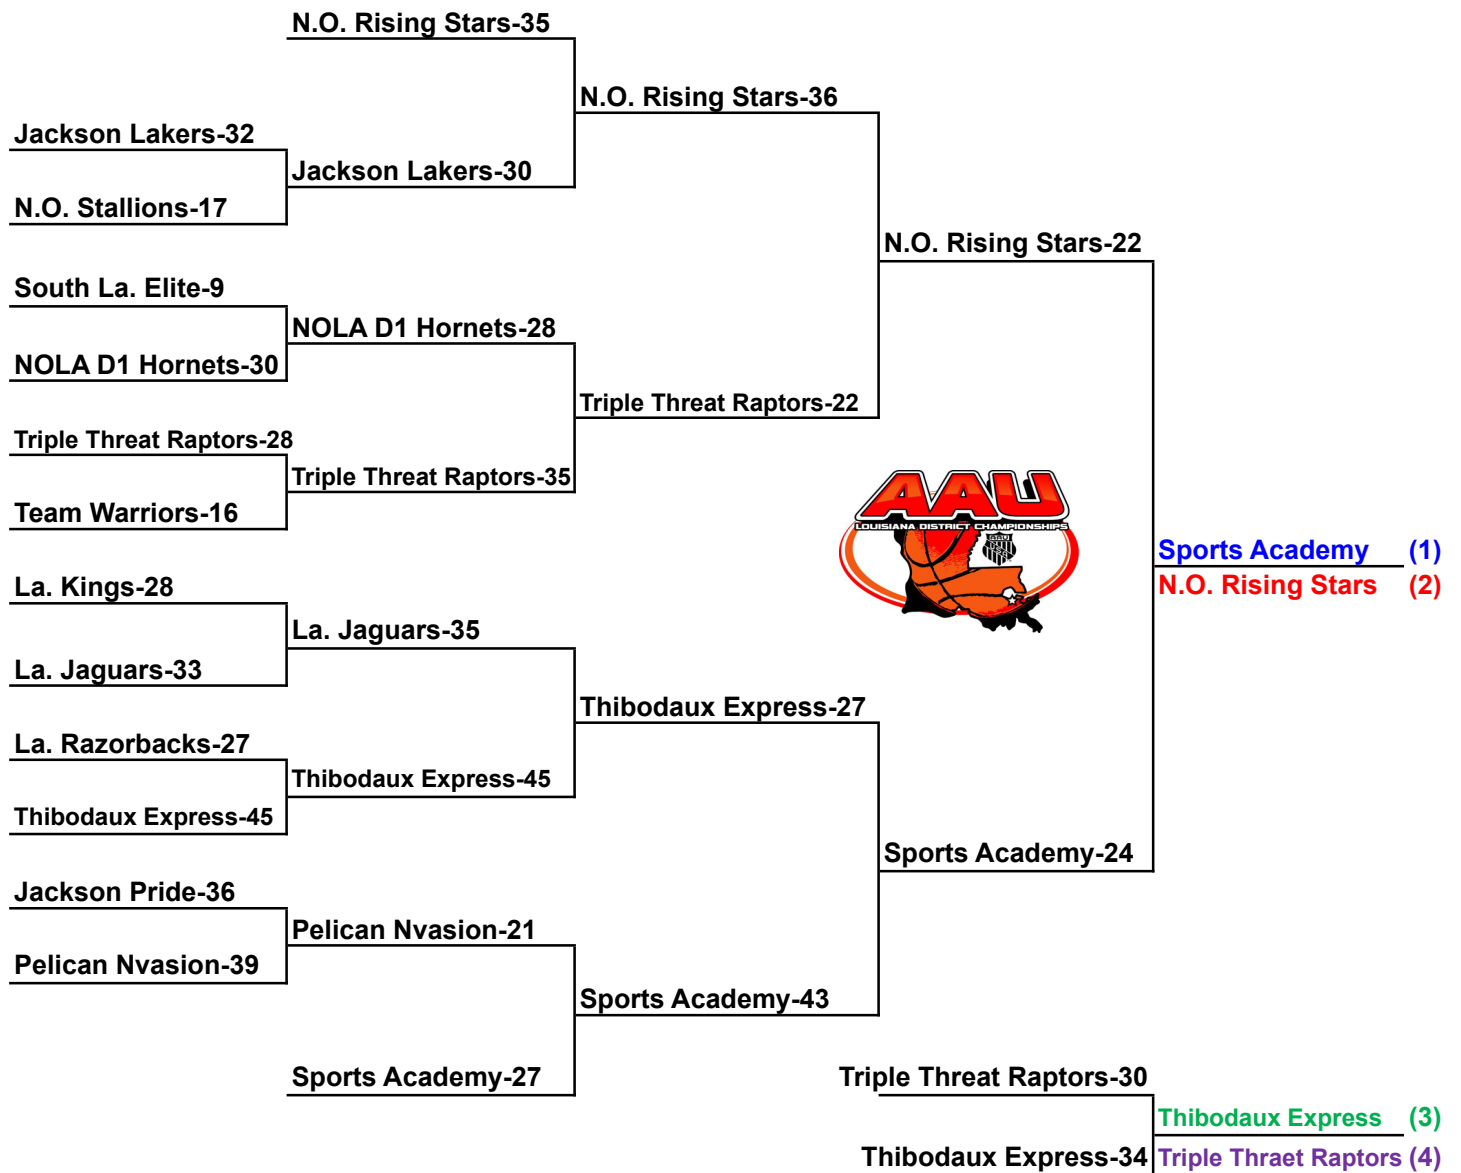

SAAU 2015 Louisiana DISTRICT Championship - 11/under