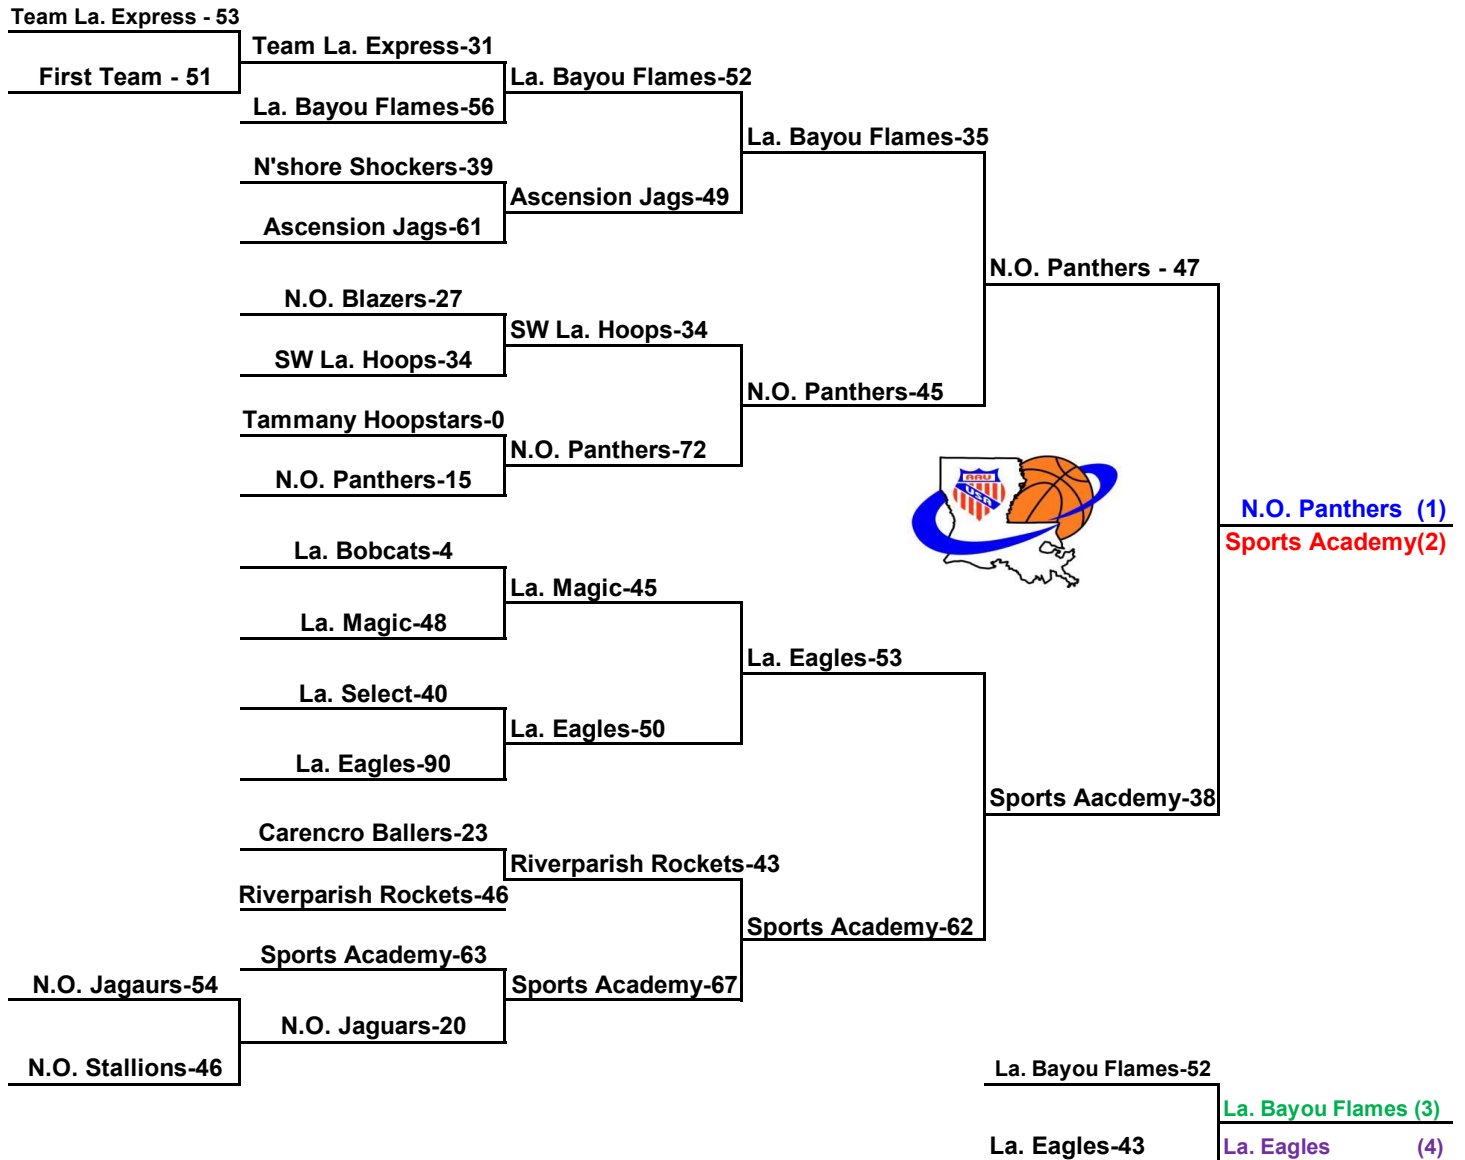

SAAU 2007 LOUISIANA DISTRICT CHAMPIONSHIP 13U