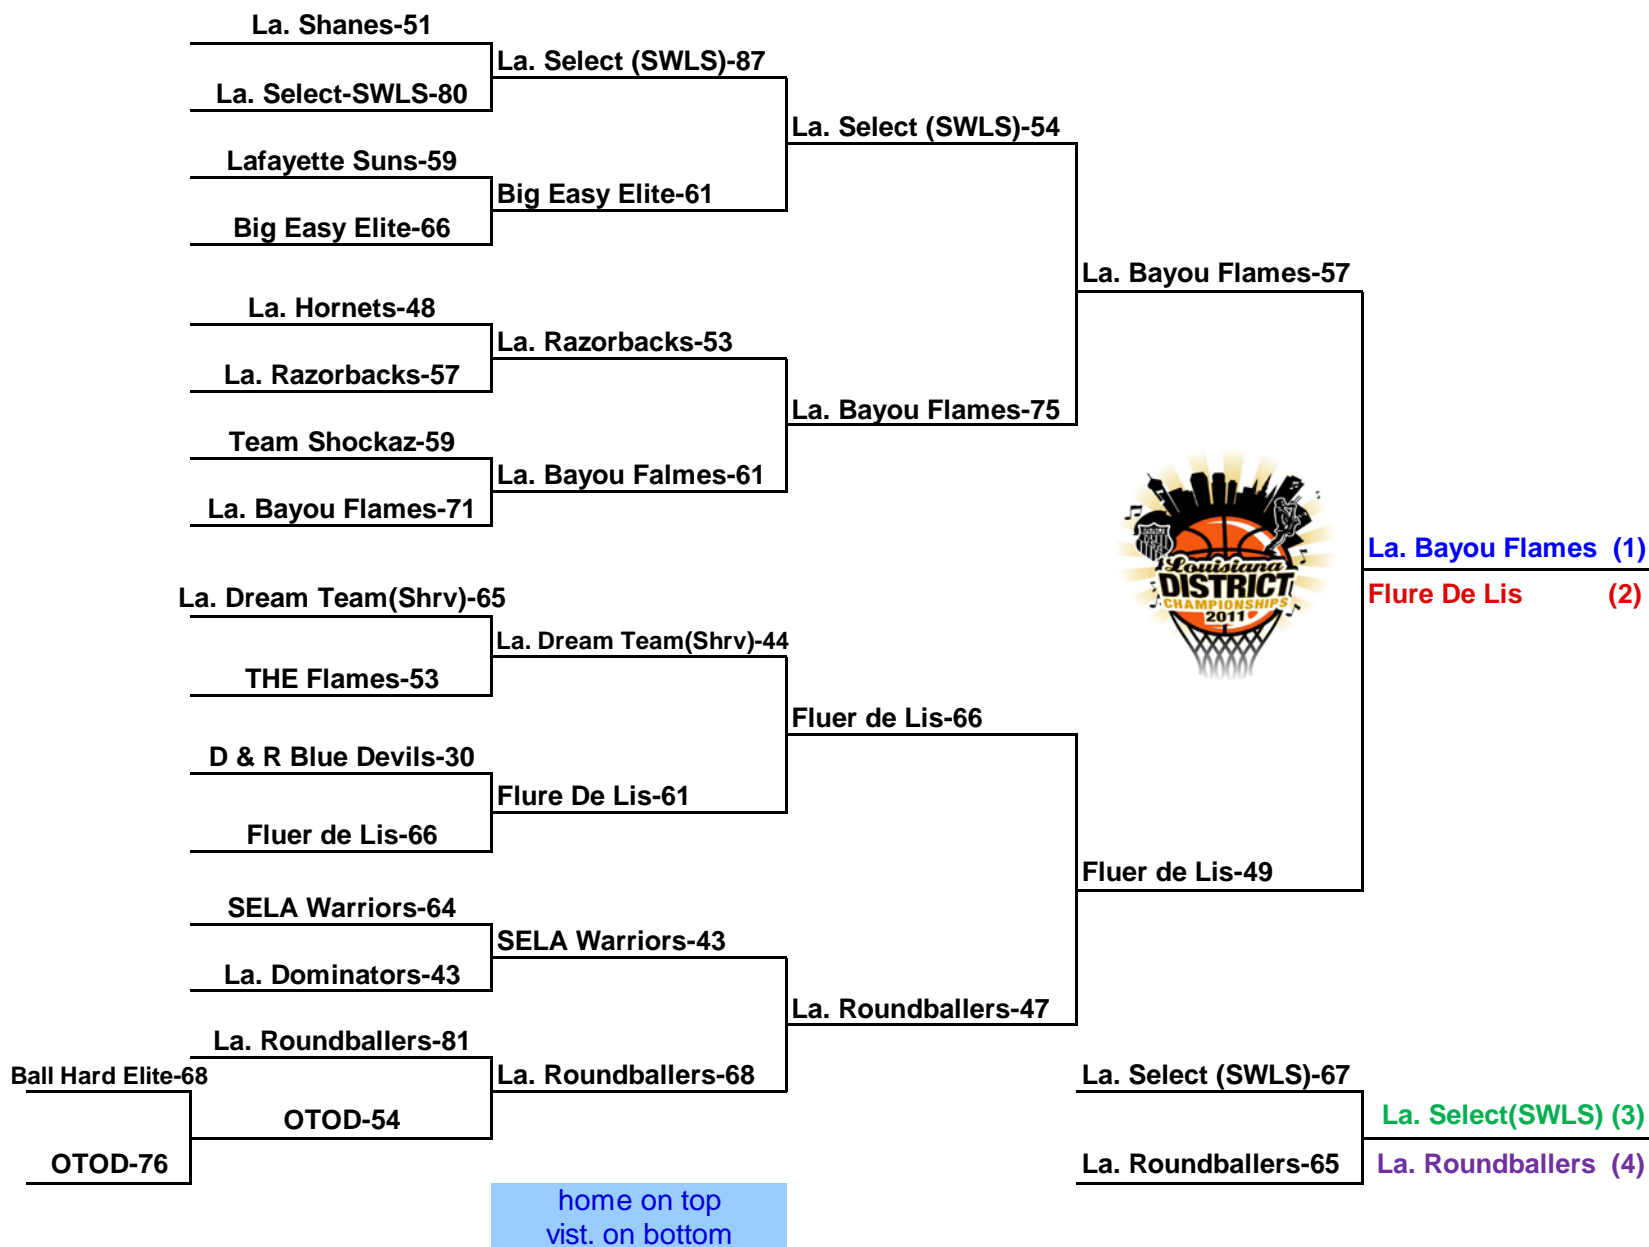

SAAU 2011 Louisiana District Championship - 10th Grade