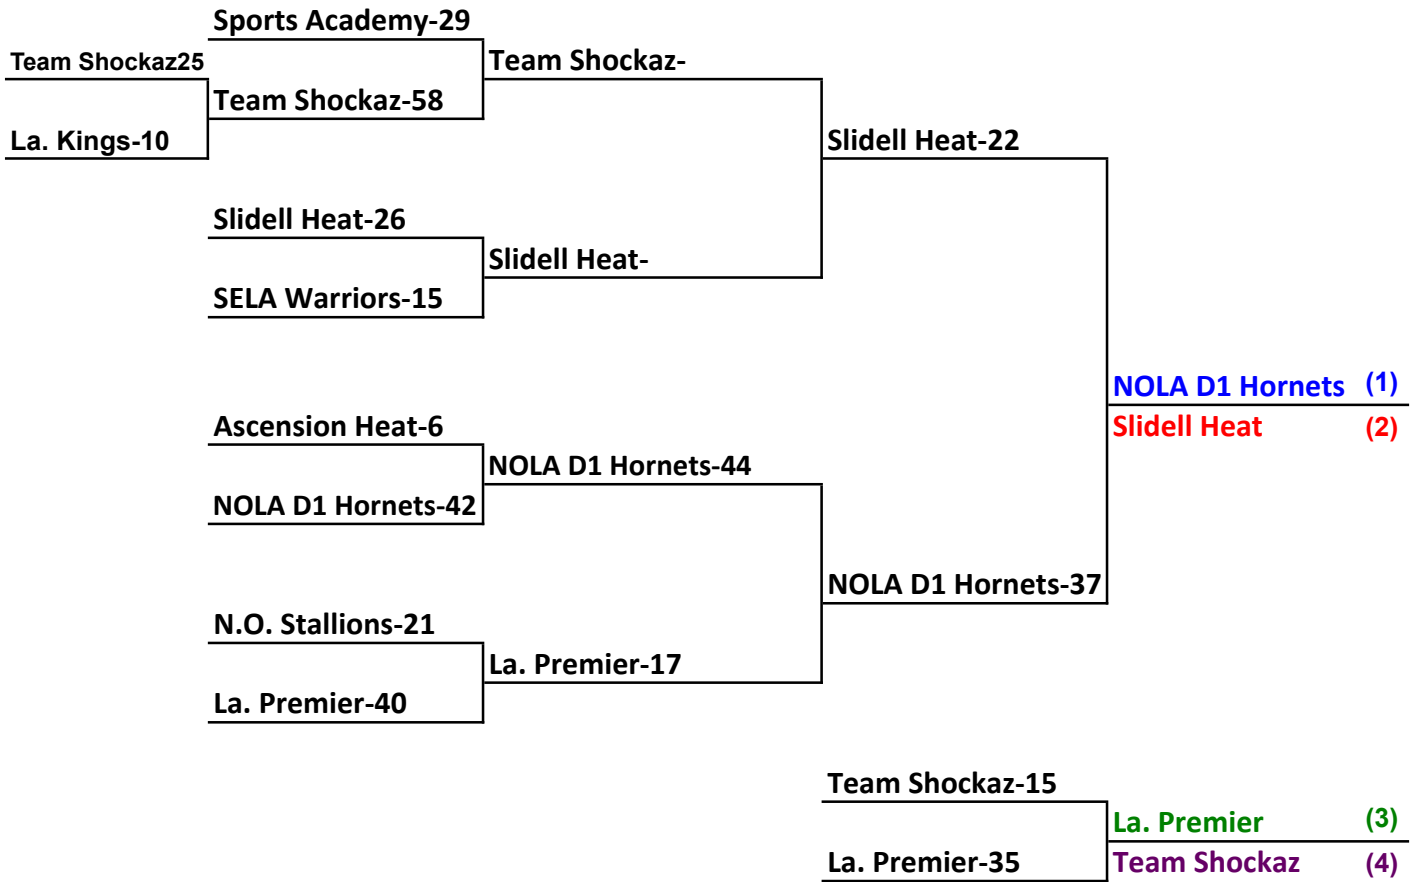

SAAU 2014 Louisiana DISTRICT Championship - 3rd Grade

W		L		Pool A			
1	1	A 1	N.O. Stallions			2nd	
0	2	A 2	Ascension Heat			3rd	
2	0	A 3	Sports Academy			1st	
Teams	Date	Time	Site	Results			
A 1 v A 3	Sat	3:10pm	3	A 1	28	A 3	36
A 2 v A 3	Fri	8:30pm	1	A 2	28	A 3	33
A 1 v A 2	Sat	12:40pm	1	A 1	34	A 2	16

W		L		Pool B			
2	0	B 1	NOLA D1 Hornets			1st	
0	2	B 2	Team Shockaz			3rd	
1	1	B 3	SELA Warriors			2nd	
Teams	Date	Time	Site	Results			
B 1 v B 3	Sat	3:10pm	1	B 1	33	B 3	7
B 2 v B 3	Fri	6:00pm	3	B 2	12	B 3	19
B 1 v B 2	Sat	12:40pm	2	B 1	40	B 2	5

W		L		Pool C			
1	1	C 1	Slidell Heat			2nd	
0	2	C 2	La. Kings			3rd	
2	0	C 3	La. Premier			1st	
Teams	Date	Time	Site	Results			
C 1 v C 3	Sat	9:20AM	2	C 1	16	C 3	27
C 2 v C 3	Sat	11:50AM	2	C 2	10	C 3	36
C 1 v C 2	Fri	7:40pm	3	C 1	28	C 2	14

Sites:

- 1: Site 1 Pennington # 1
- 2: Site 2 Pennington # 2
- 3: Site 3 Pennington # 3
- 4: Site 4 Pennington # 4