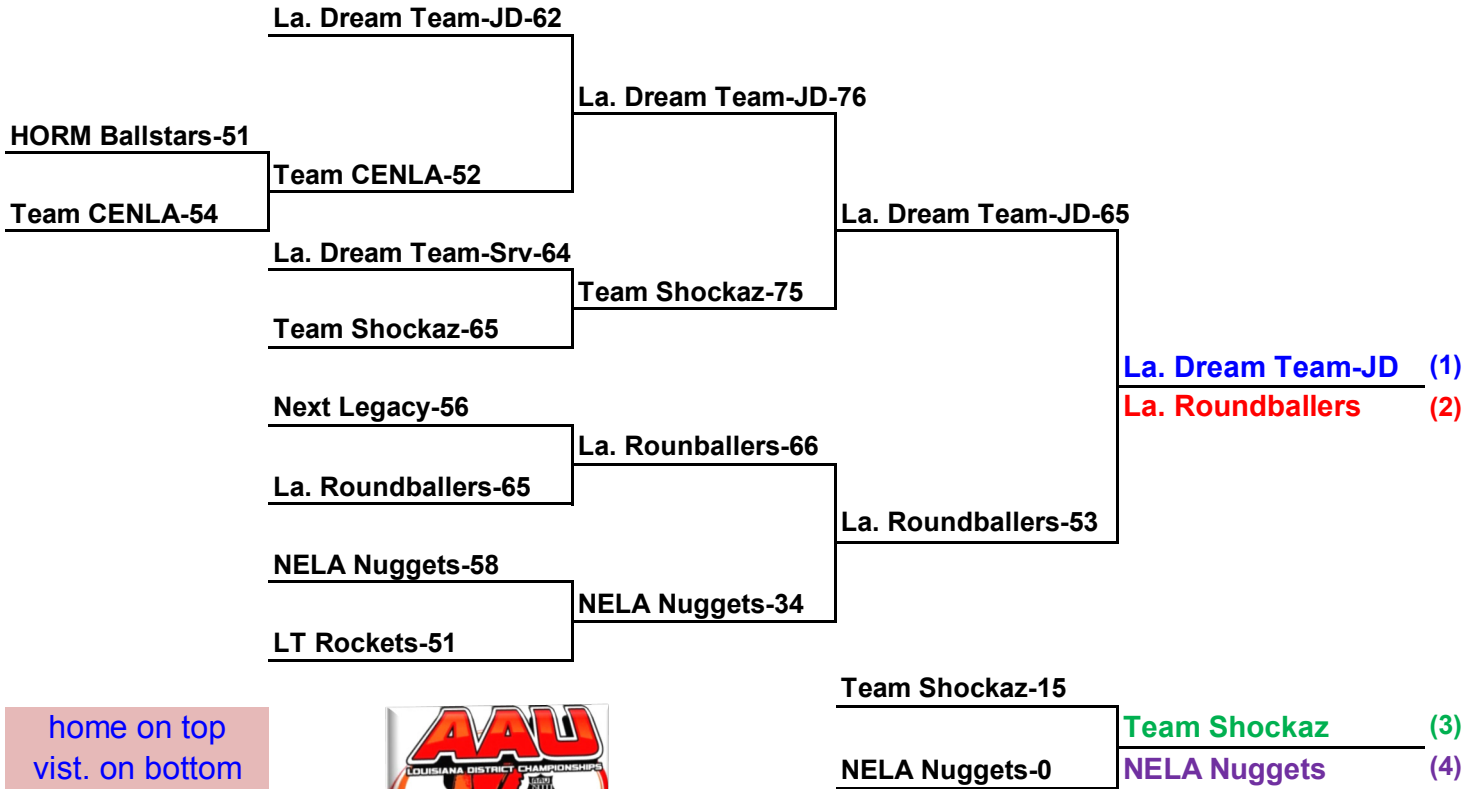

SAAU 2013 Louisiana DISTRICT Championship - 11th Grade