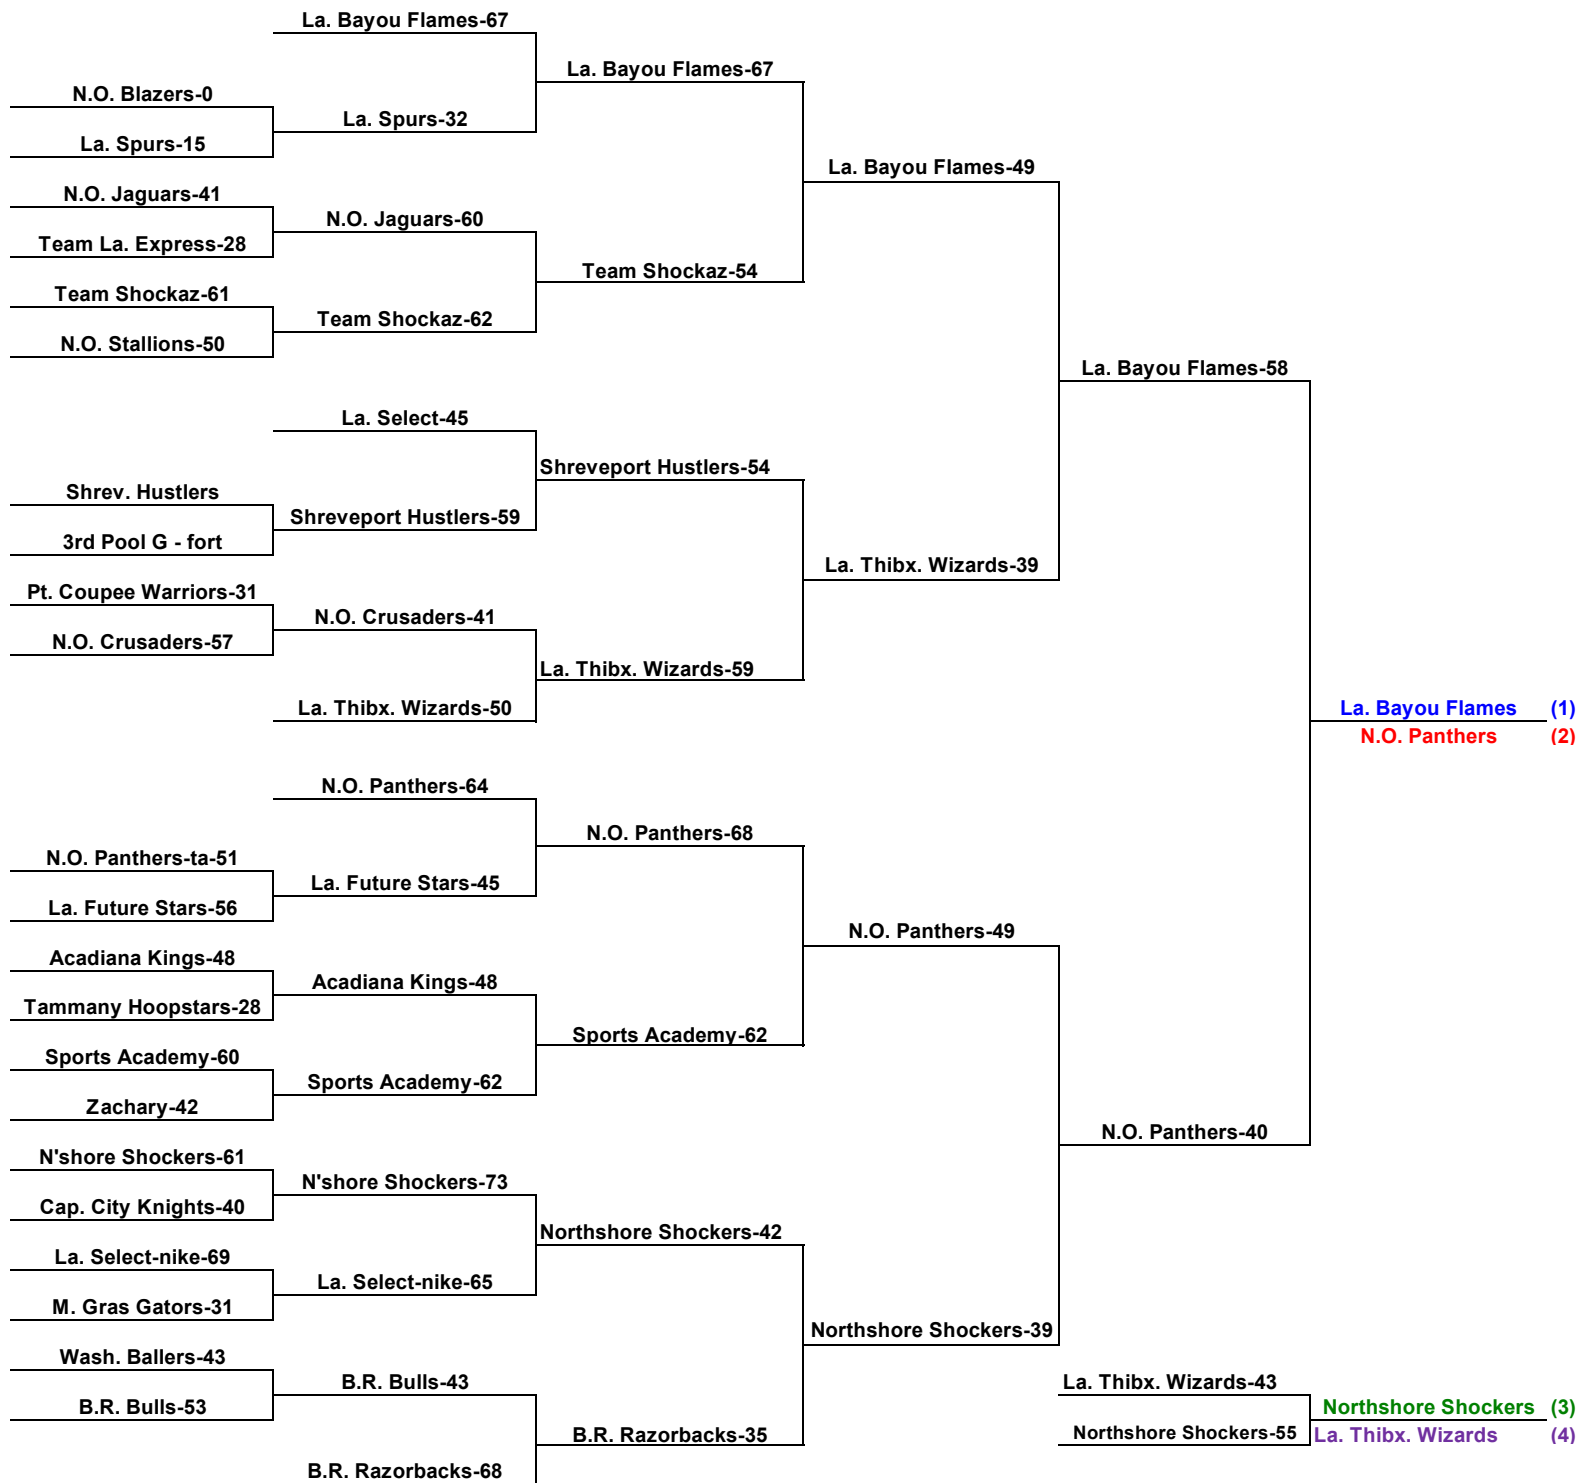

SAAU 2007 Louisiana District Brackets 14u