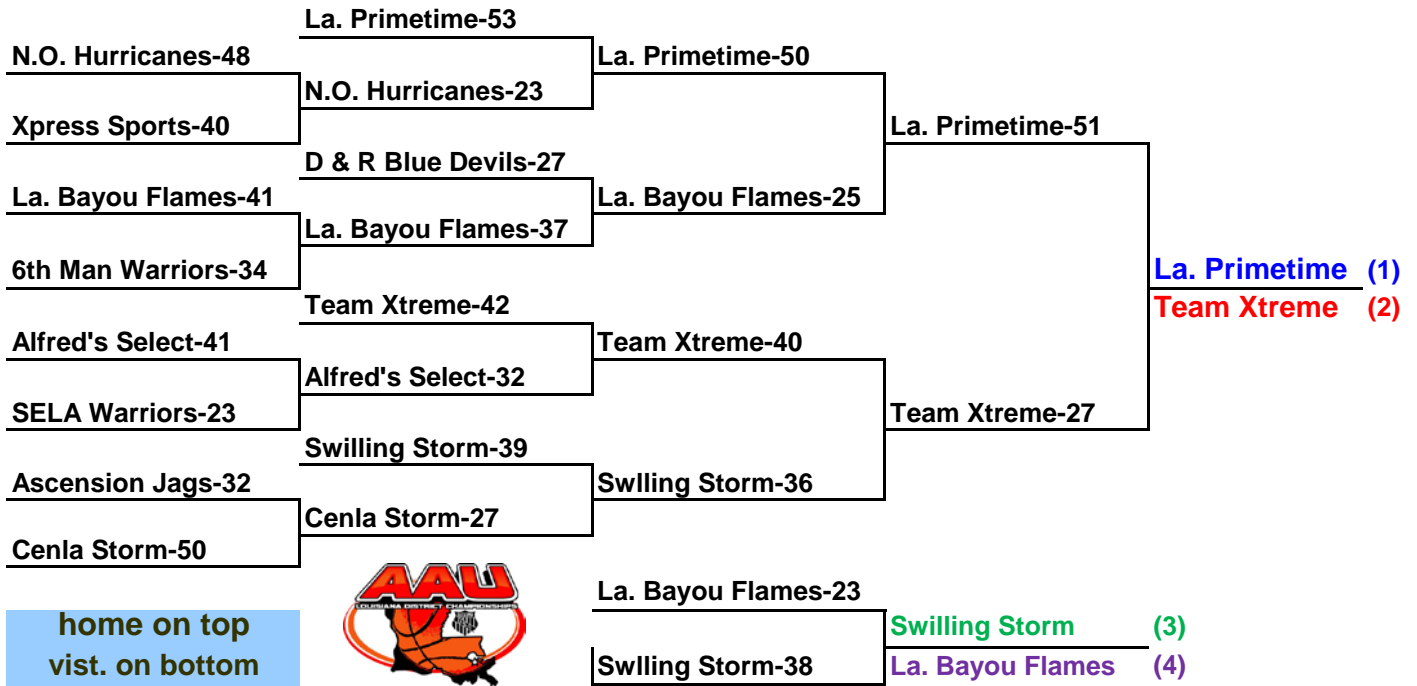

SAAU 2012 Louisiana DISTRICT Championship - 7th Grade Div. I