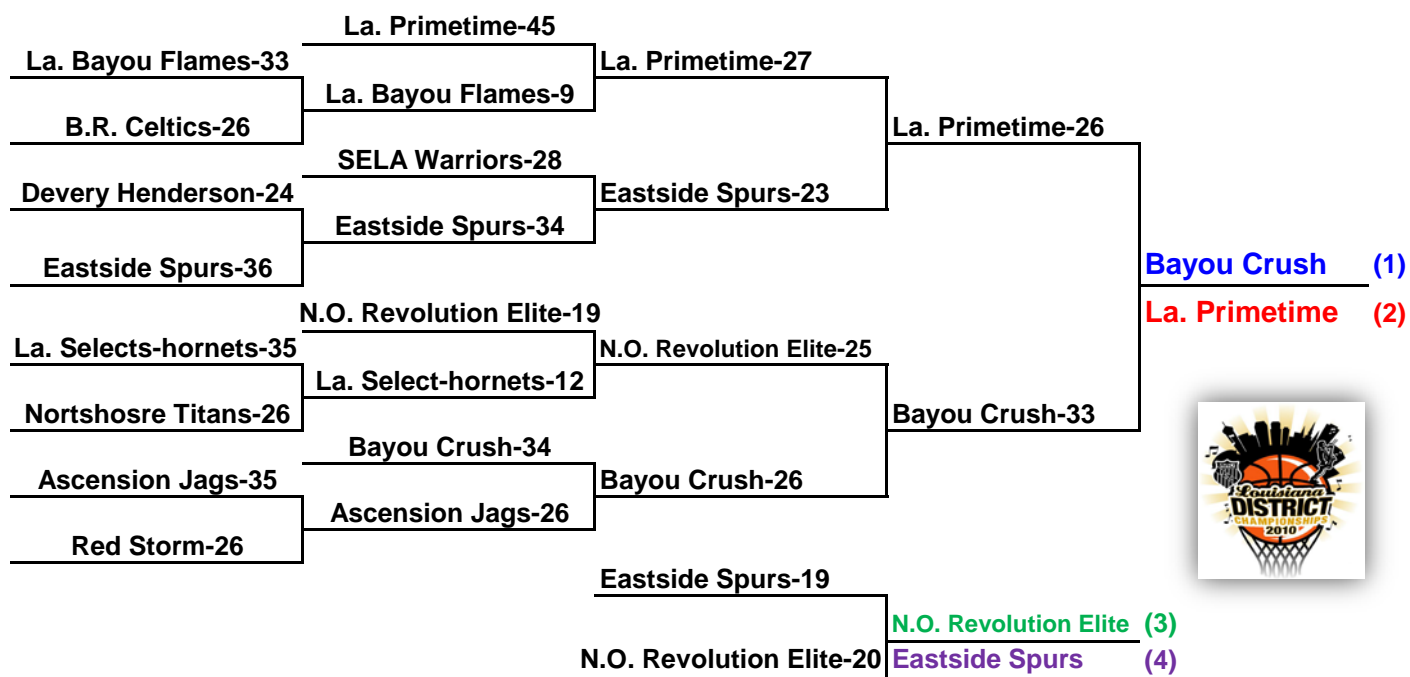

SAAU 2010 Louisiana DISTRICT Championship 11u