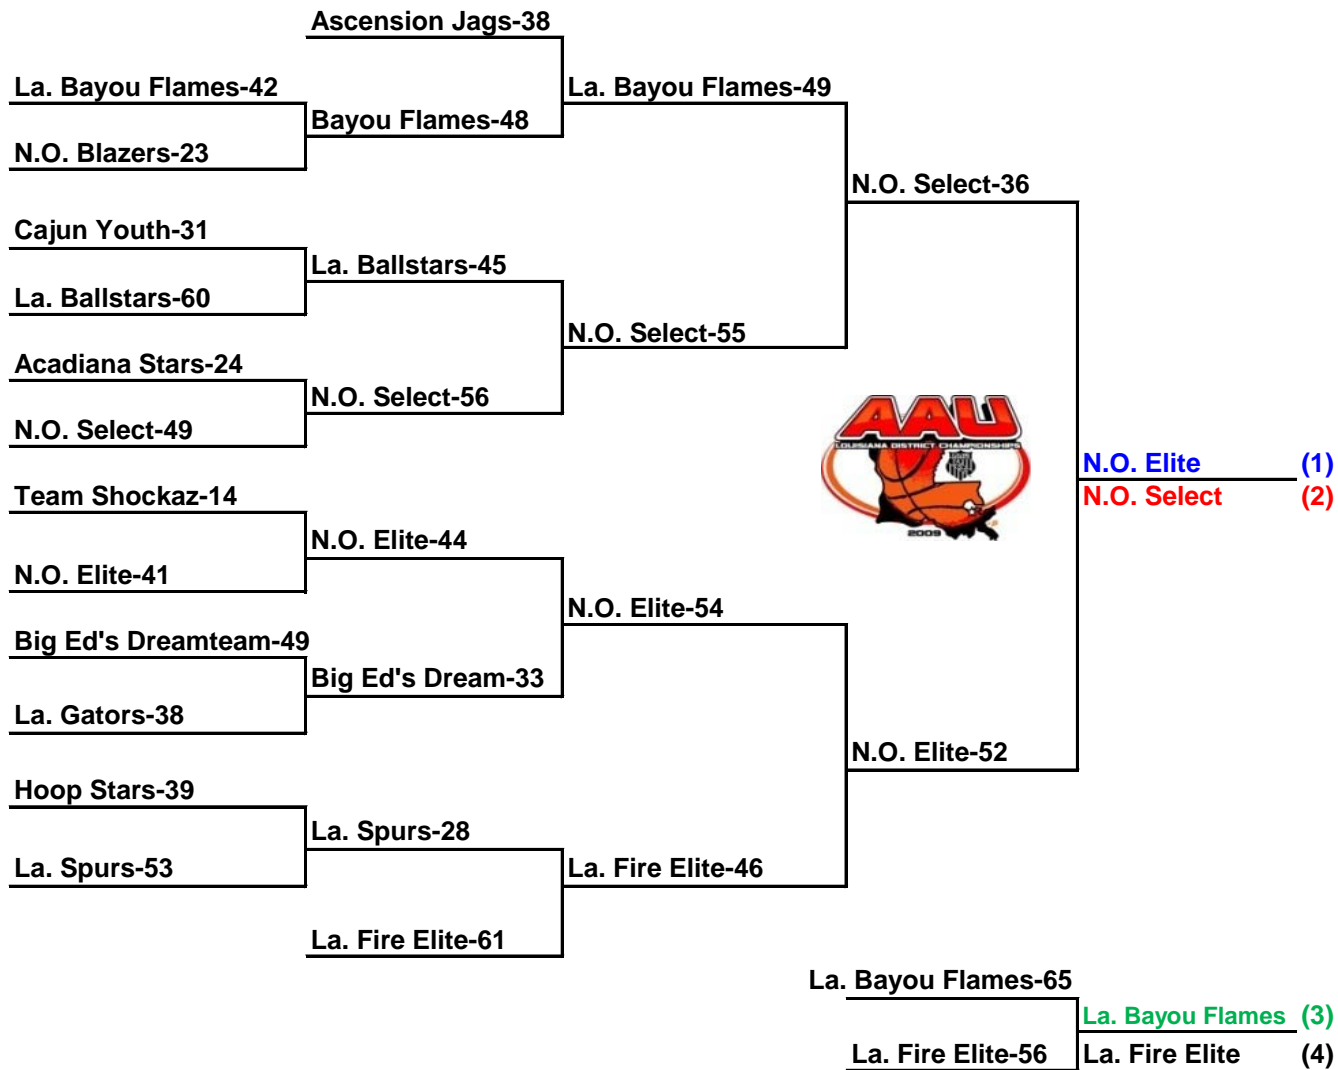

SAAU 2009 Louisiana District Championship 13/u