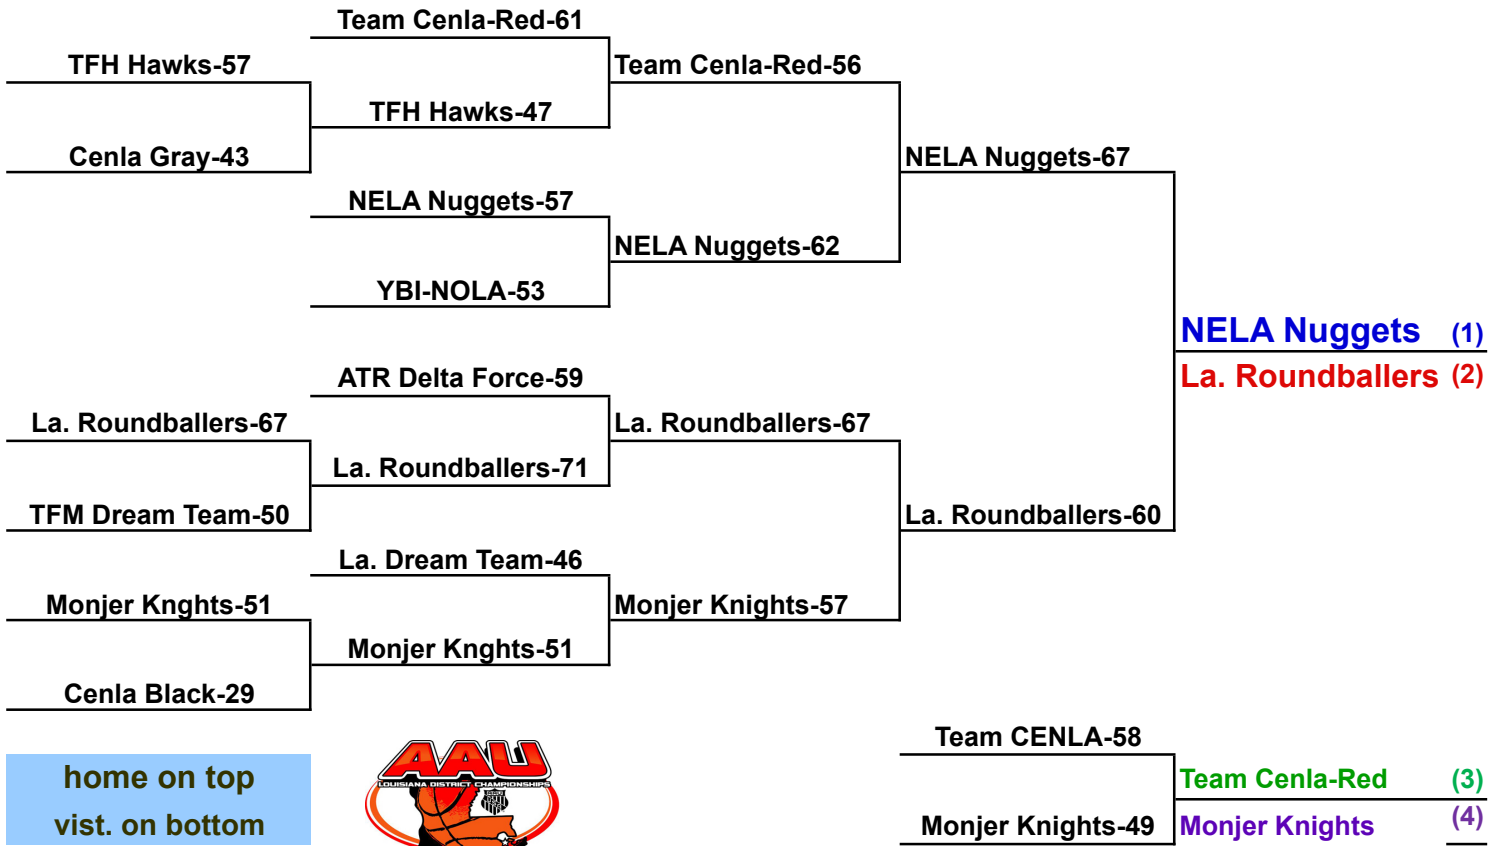

SAAU 2015 Louisiana DISTRICT Championship - 17/under