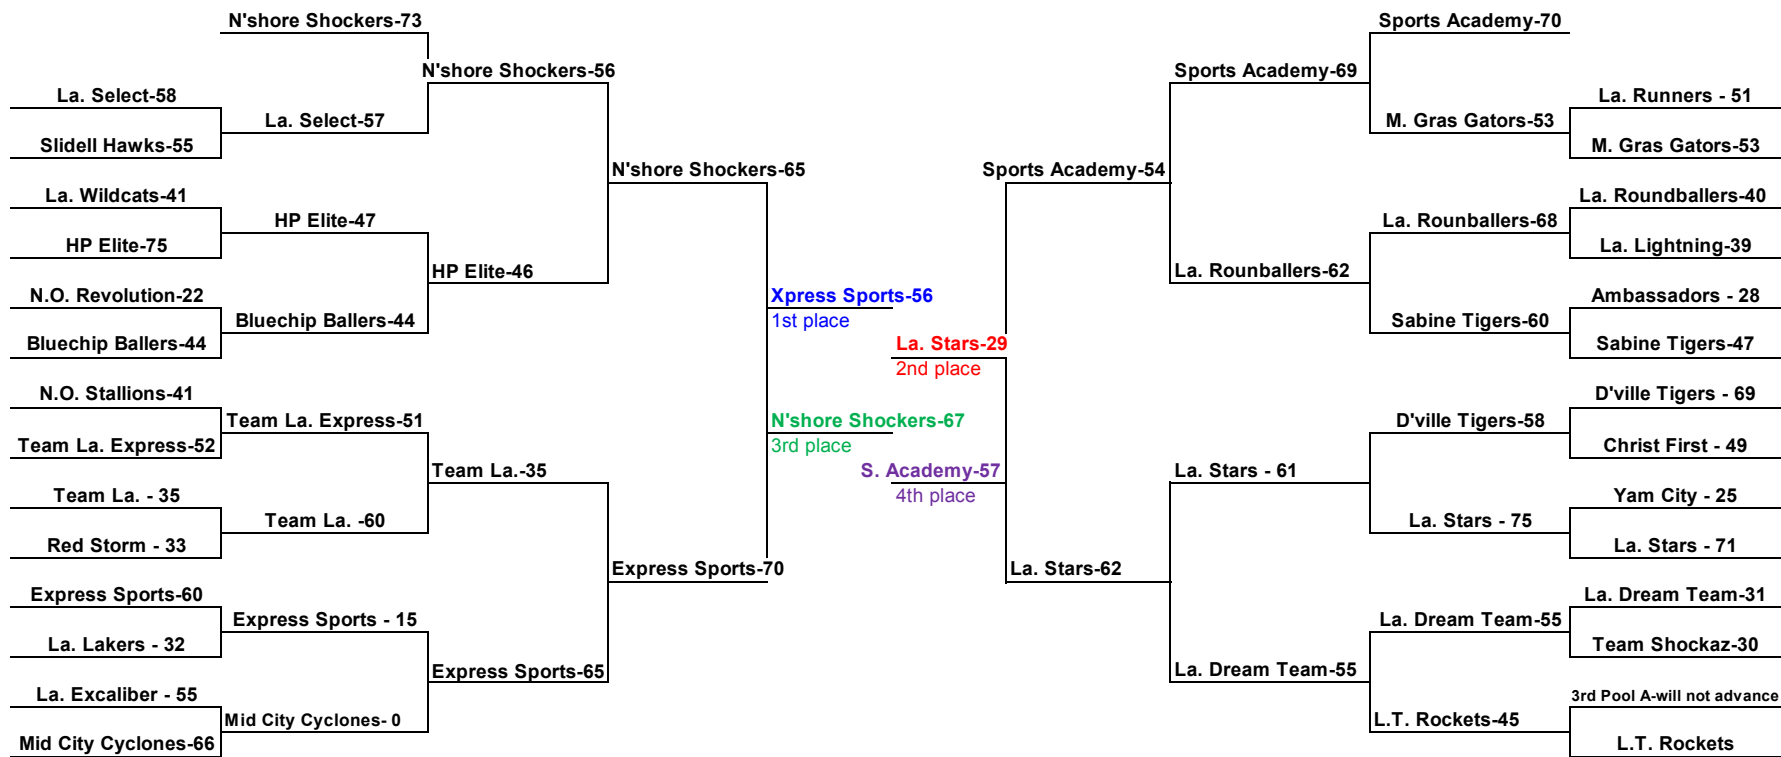

SAAU 2007 Louisiana District Championship 15u