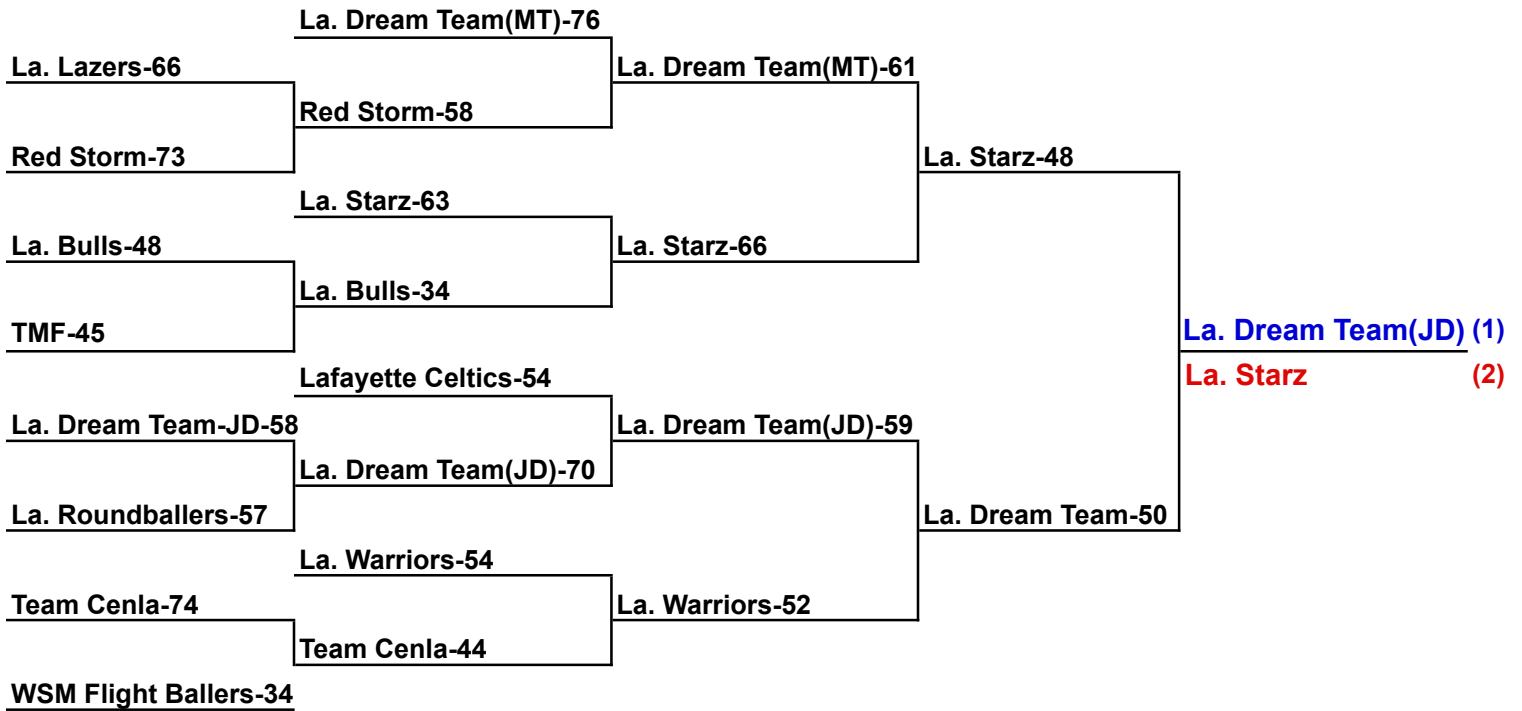

SAAU 2014 Louisiana DISTRICT Championship - 11th Grade

La. Dream Team(MT)-43
La. Warriors (3)
La. Warriors-46
La. Dream Team(MT) (4)