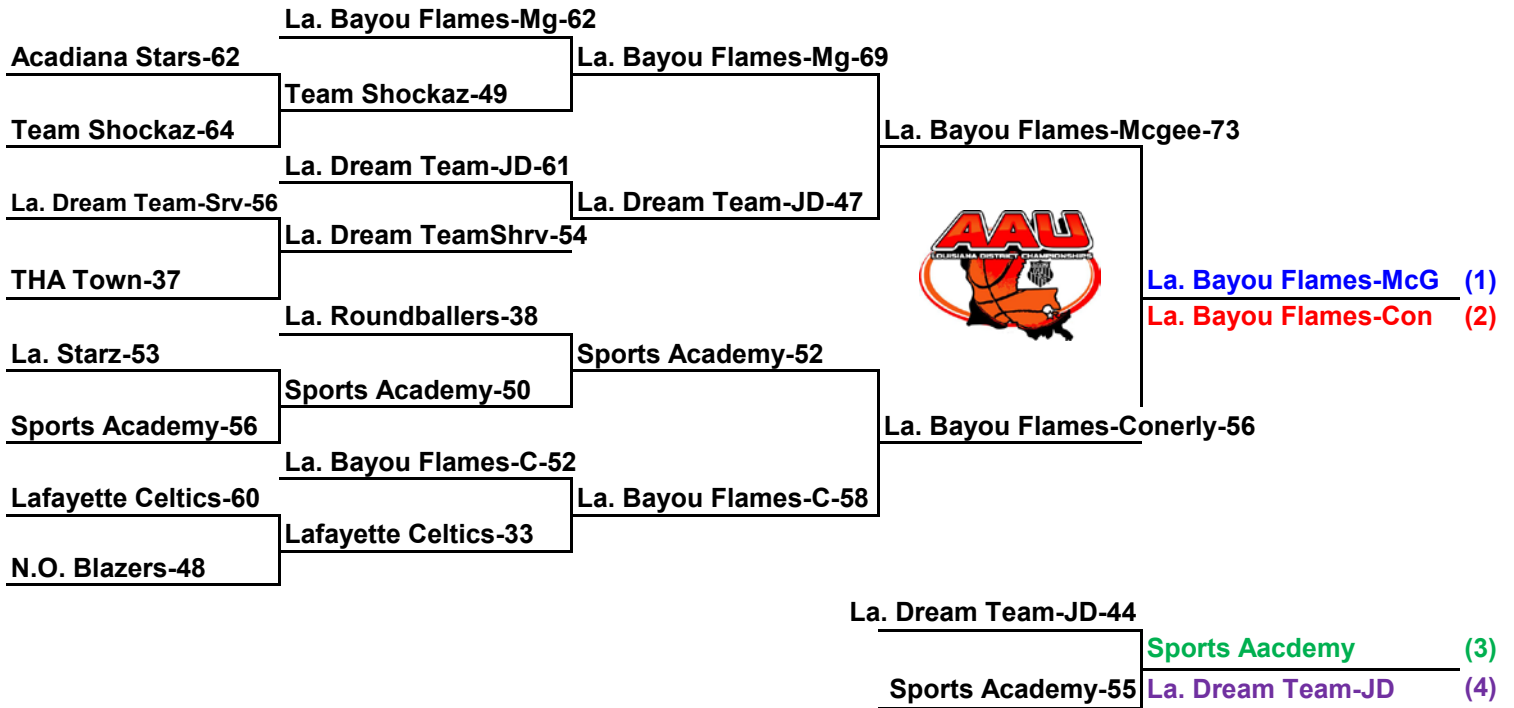

SAAU 2013 Louisiana DISTRICT Championship - 10th Grade