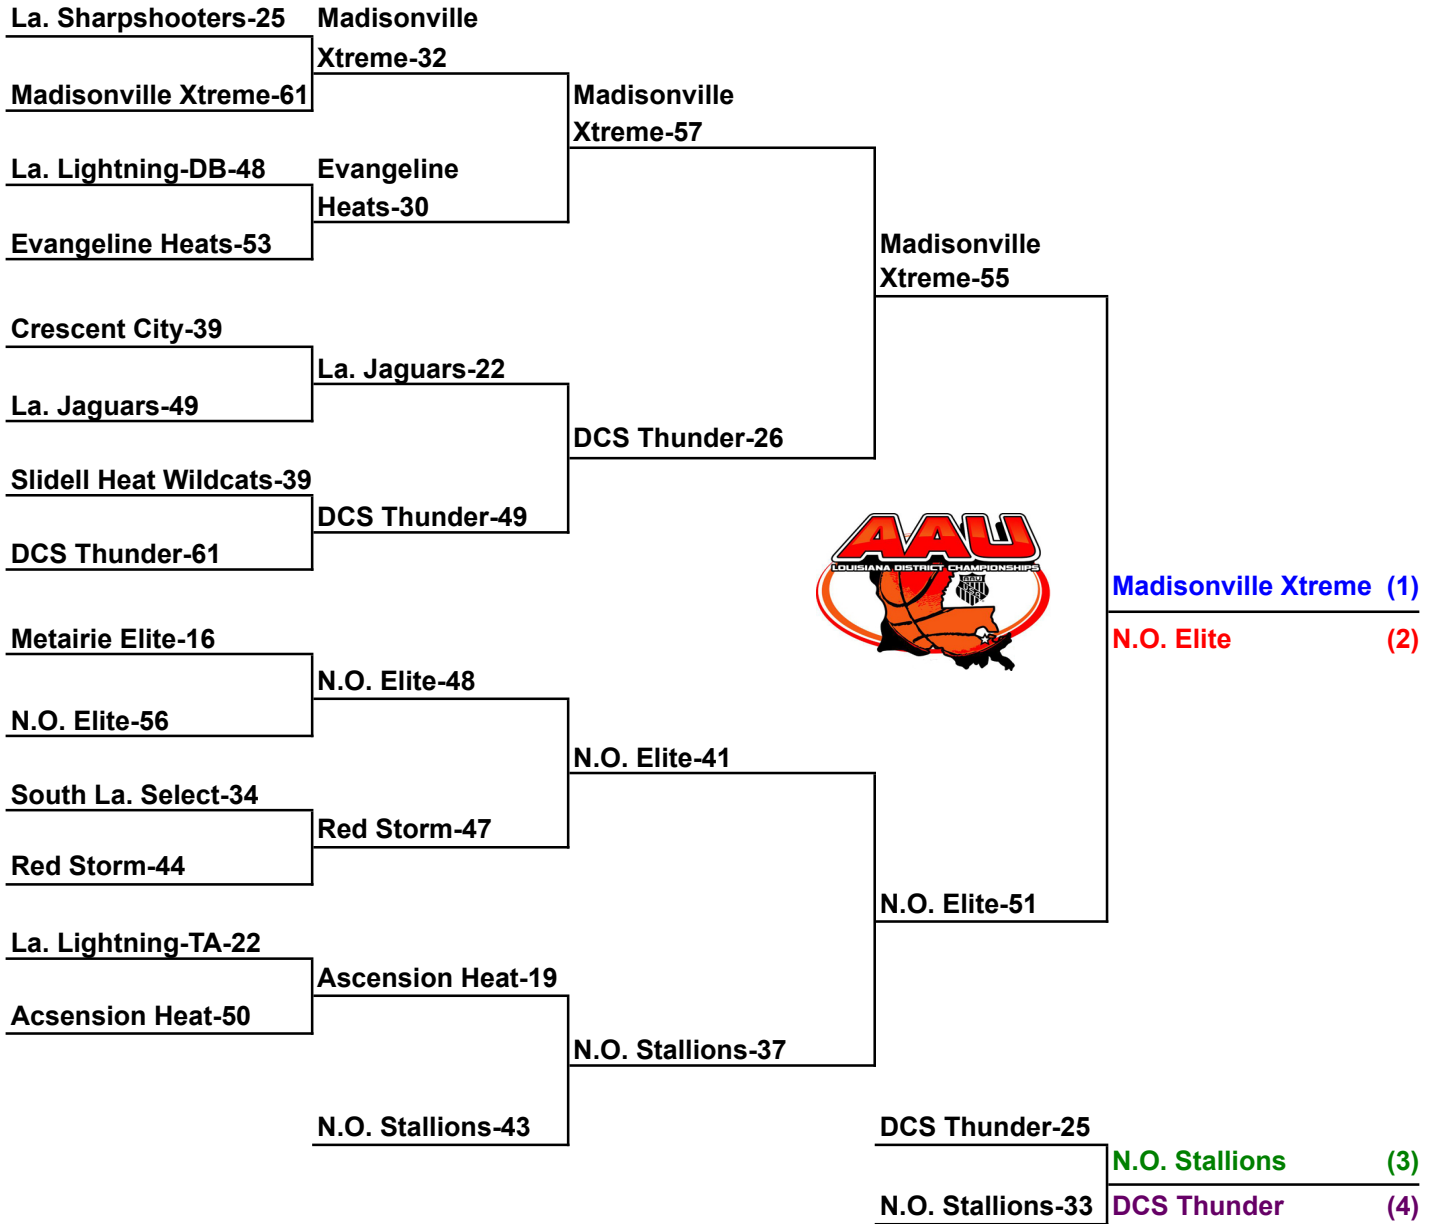

SAAU 2014 Louisiana DISTRICT Championship - 6th Grade