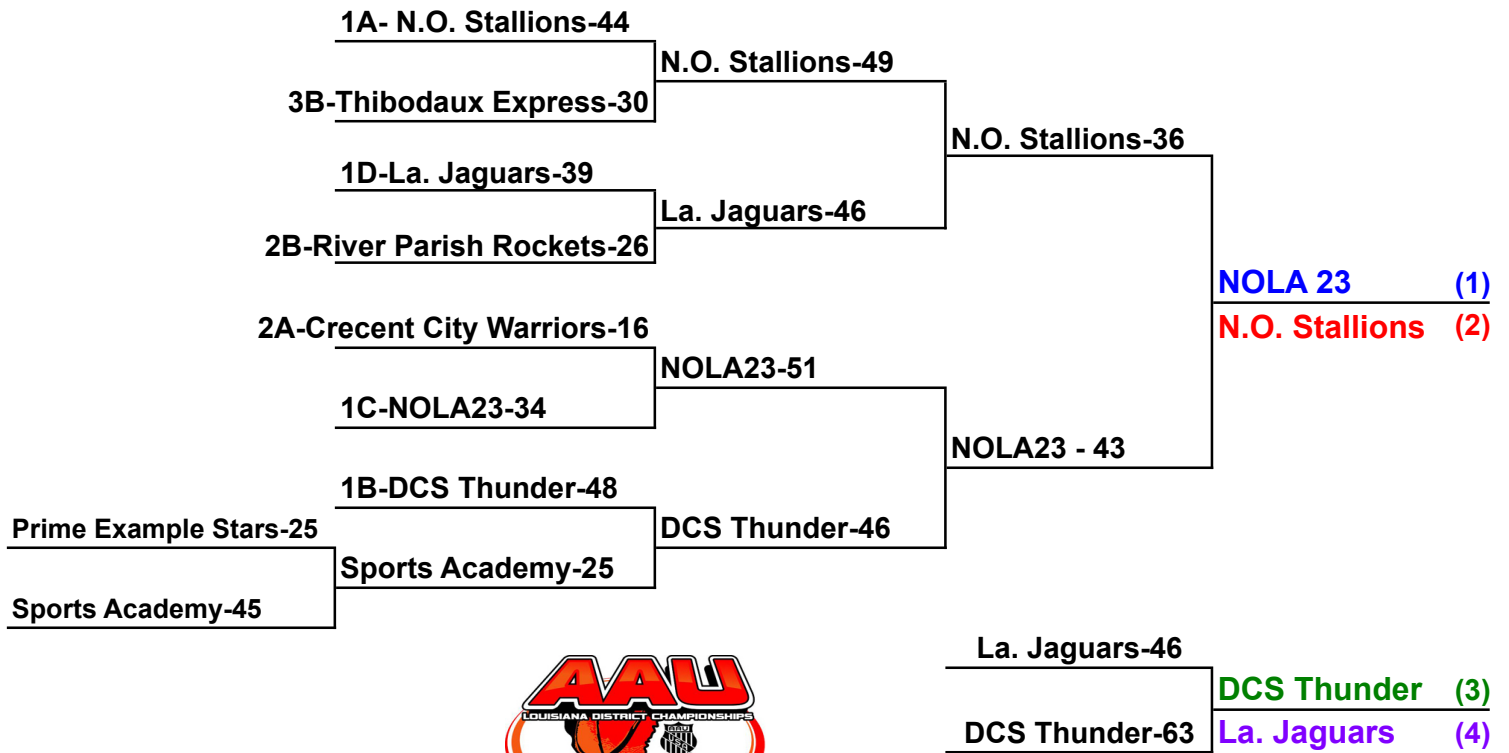

SAAU 2015 Louisiana DISTRICT Championship - 13/under