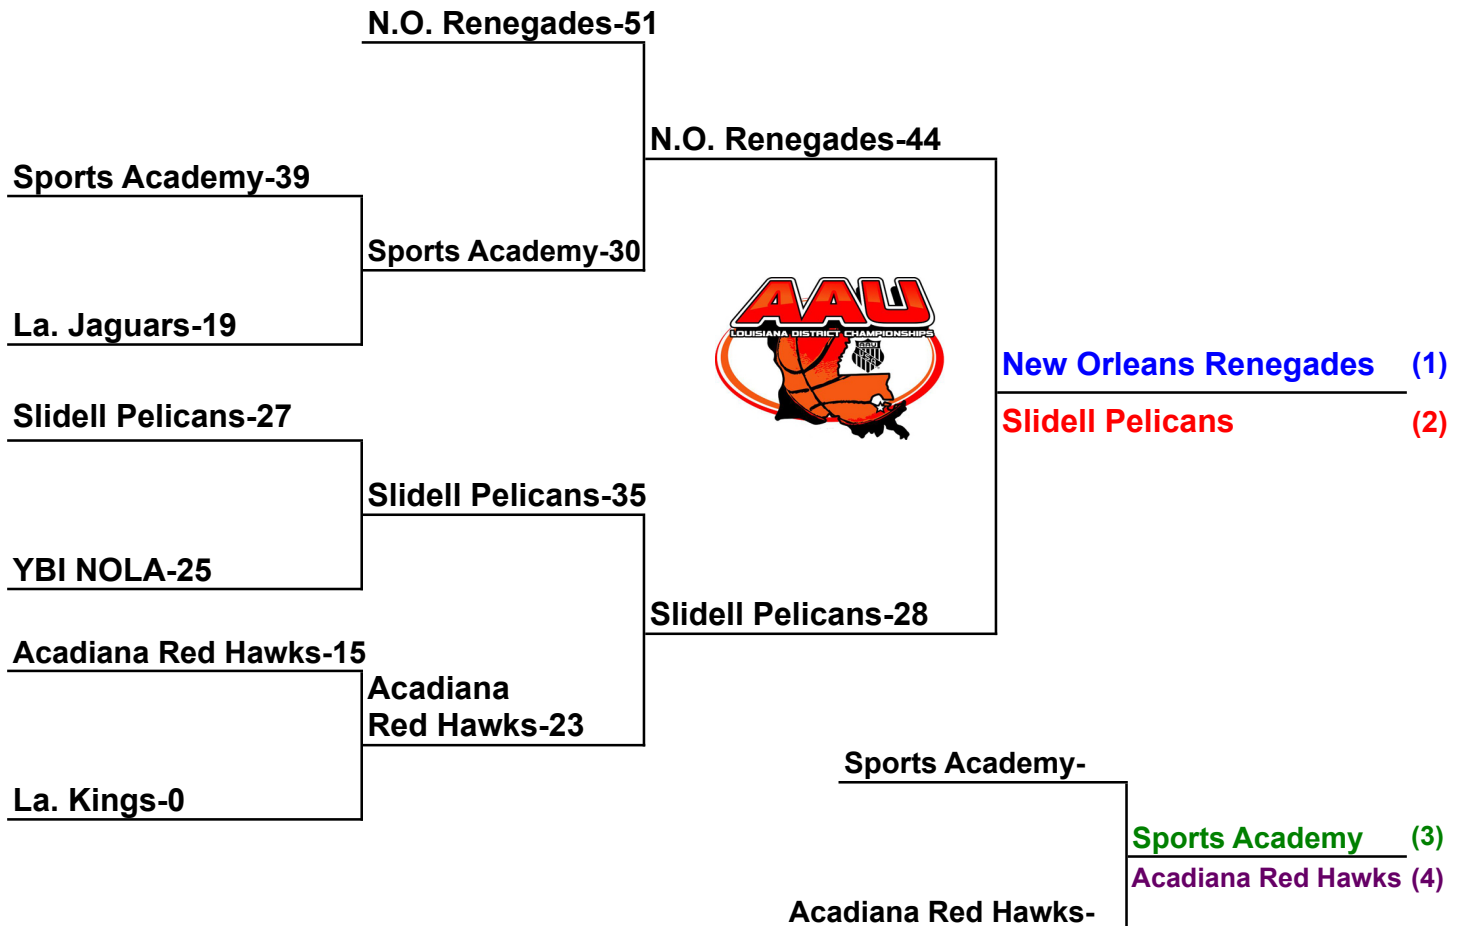

SAAU 2014 Louisiana District Championship - 4th Grade

W		L		Pool A			
2	0	A 1	N.O. Renegades			1st	
1	1	A 2	YBI NOLA			2nd	
0	2	A 3	La. Kings			3rd	
Teams	Date	Time	Site	Results			
A 1 v A 3	Sat	1:30pm	1	A 1	32	A 3	23
A 3 v A 2	Fri	8:30pm	3	A 3	14	A 2	20
A 1 v A 2	Sat	4:00pm	3	A 1	17	A 2	11

W		L		Pool B			
1	1	B 1	Sports Academy			2nd	
1	1	B 2	Acadiana Red Hawks			1st	
Teams	Date	Time	Site	Results			
* B 1 v B 2	Sat	11:50AM	1	B 1	20	B 2	23
B 1 v C 1	Fri	6:50pm	4	B 1	35	C 1	16
B 2 v C 2	Sat	4:00pm	1	B 2	16	C 2	34

* pool placement game

W		L		Pool C			
0	2	C 1	La. Jaguars			2nd	
2	0	C 2	Slidell Pelicans			1st	
Teams	Date	Time	Site	Results			
* C 1 v C 2	Sat	11:50AM	4	C 1	20	C 2	26
B 1 v C 1	Fri	6:50pm	4	B 1	35	C 1	16
B 2 v C 2	Sat	4:00pm	1	B 2	16	C 2	34

* pool placement game

Sites:

- 1: Site 1 Pennington # 1
- 2: Site 2 Pennington # 2
- 3: Site 3 Pennington # 3
- 4: Site 4 Pennington # 4