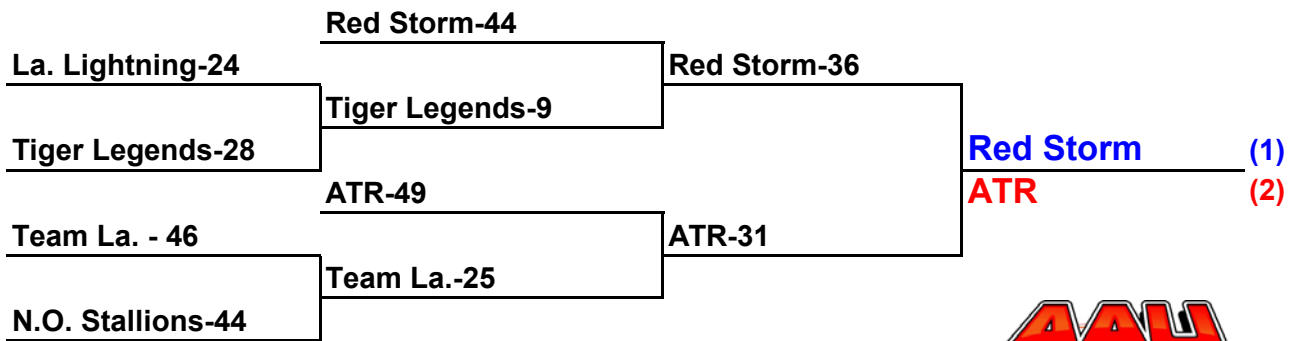

SAAU 2013 Louisiana District Championship - 6th Grade Div. 2