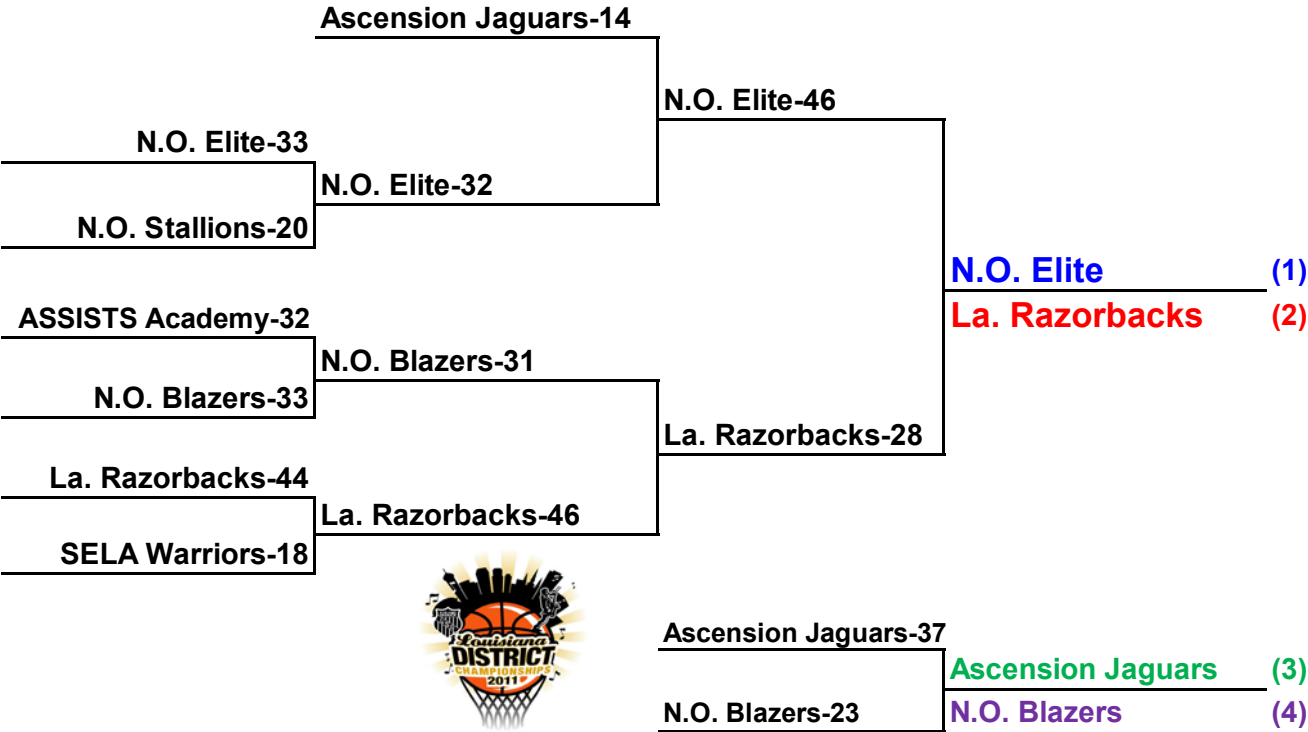

SAAU 2011 Louisiana District Championship 4th Grade