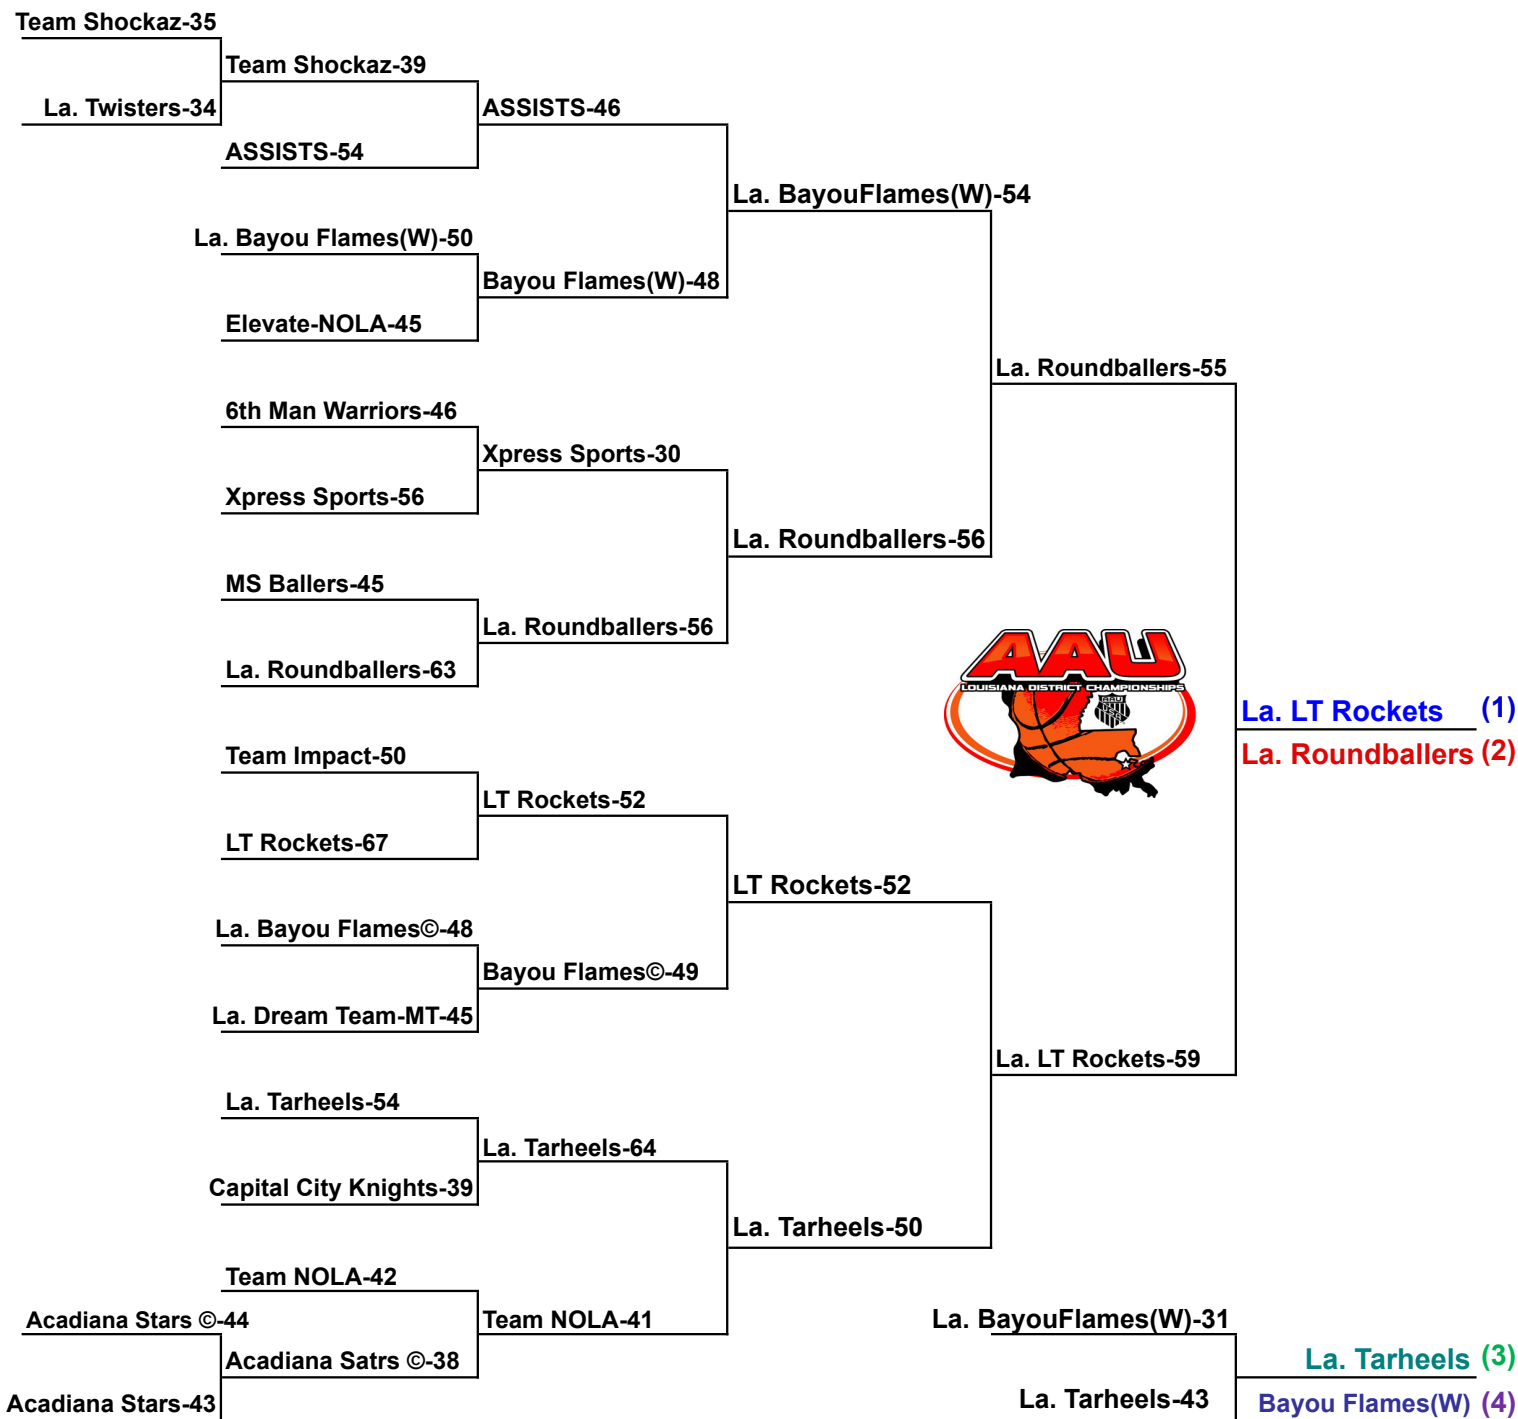

SAAU 2014 Louisiana District Championship - 9th Grade

home on top
vist. on bottom