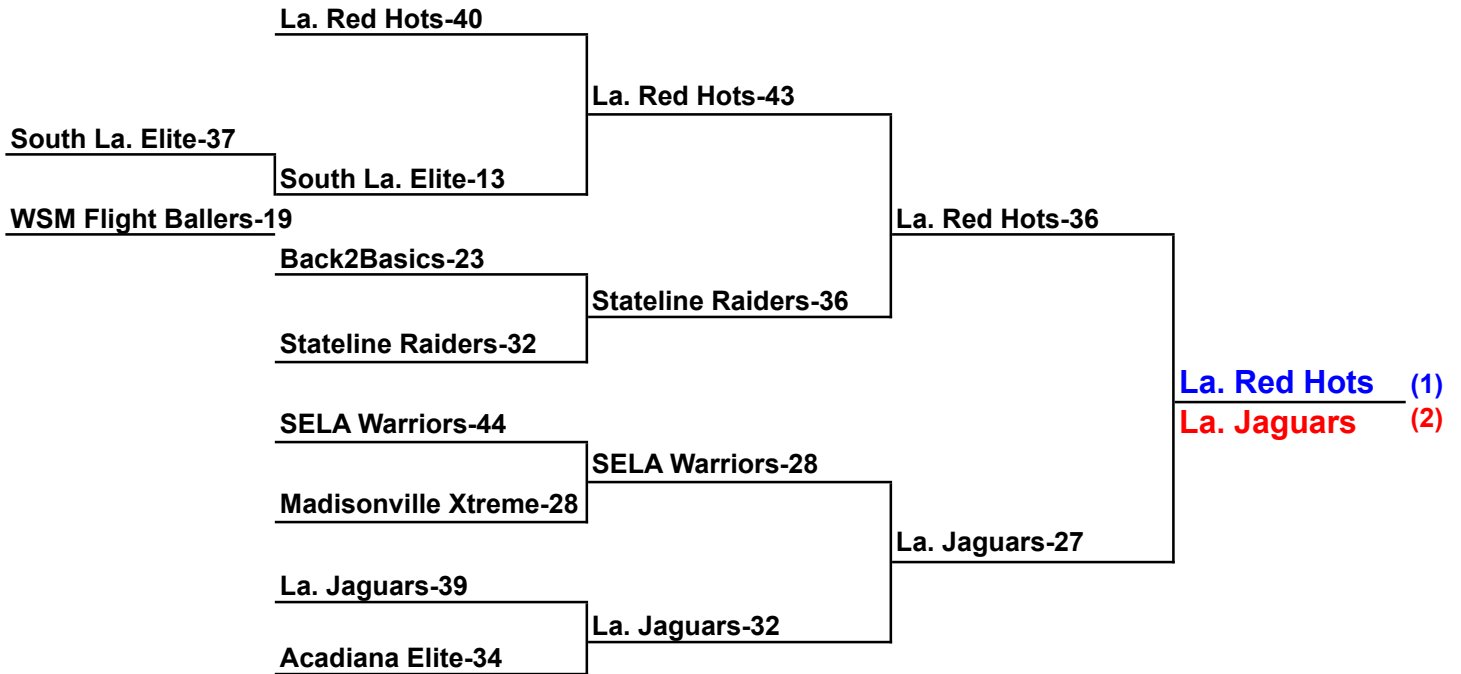

SAAU 2014 Louisiana DISTRICT Div. II Championship - 8th Grade

home on top
vist. on bottom

SAAU - 2013 Louisiana District Championship

Pool Play - 2nd Grade

W	L
1	1
2	0
0	2

A 1 **La. Phenoms**
A 2 **La. Legends**
A 3 **N.O. Stallions**

Teams

A 1 v A 2
A 2 v A 3
A 3 v A 1

Date

Sat
Sat
Sat

Time

11:40 AM
1:45pm
9:40 AM

Site

4
1
1

Results

A 1
A 2
A 3

6
24
10

A 2
A 3
A 1

16
14
15

Bracket Play:

Semifinal: N.O. Stallions-6 La. Phenoms-5

Championship Game: La. Legends-18 N.O. Stallions-4

Champions: Louisiana Legends

Runner-Up: New Orleans Stallions

3rd Place: Louisiana Phenoms