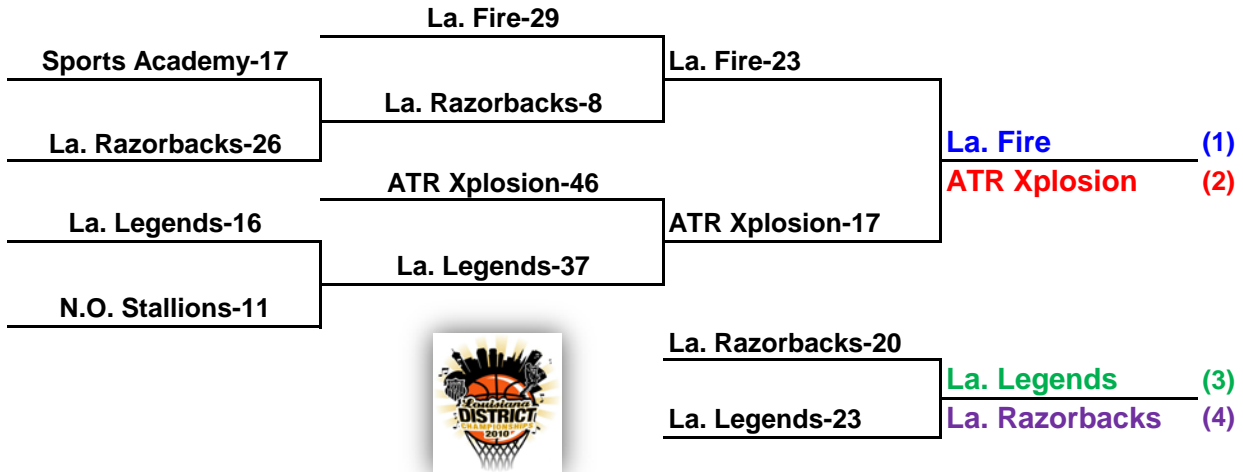

SAAU 2010 Louisiana District Championship 9/u