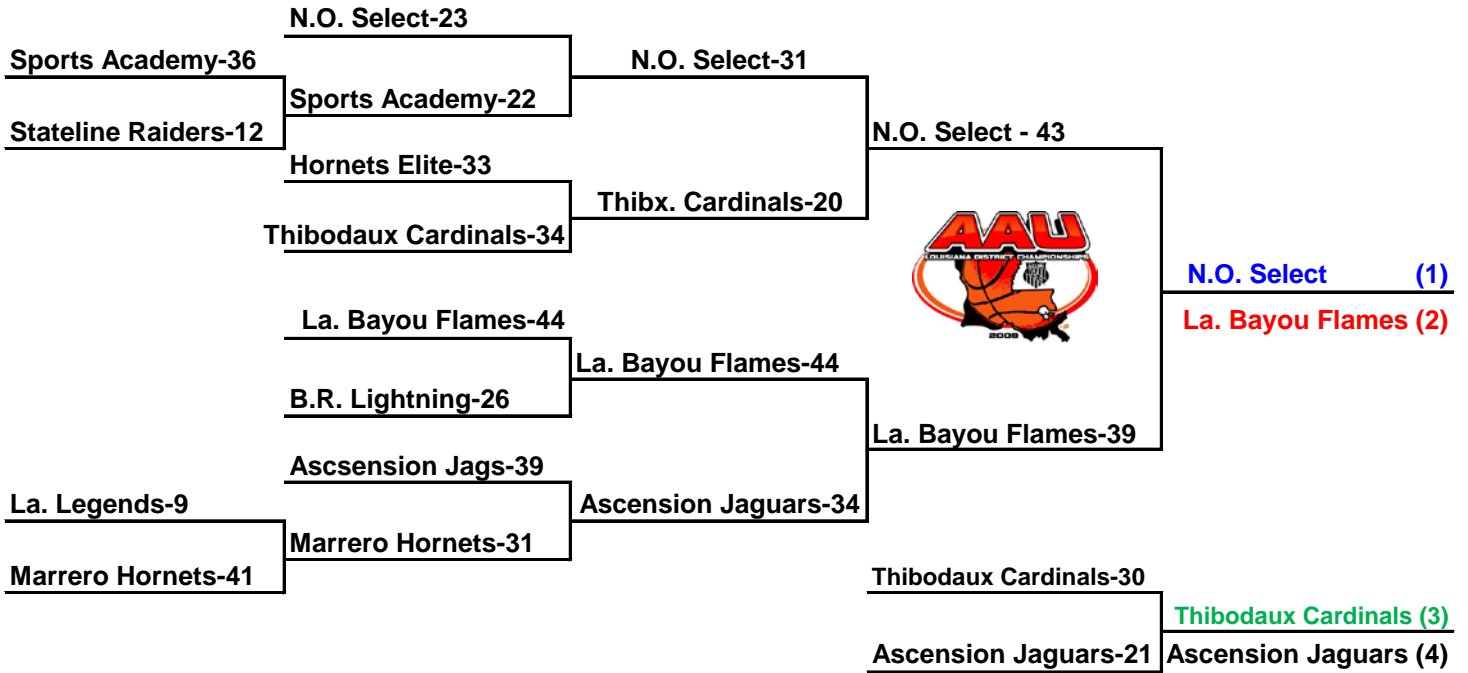

SAAU 2009 Louisiana District Championship 11u