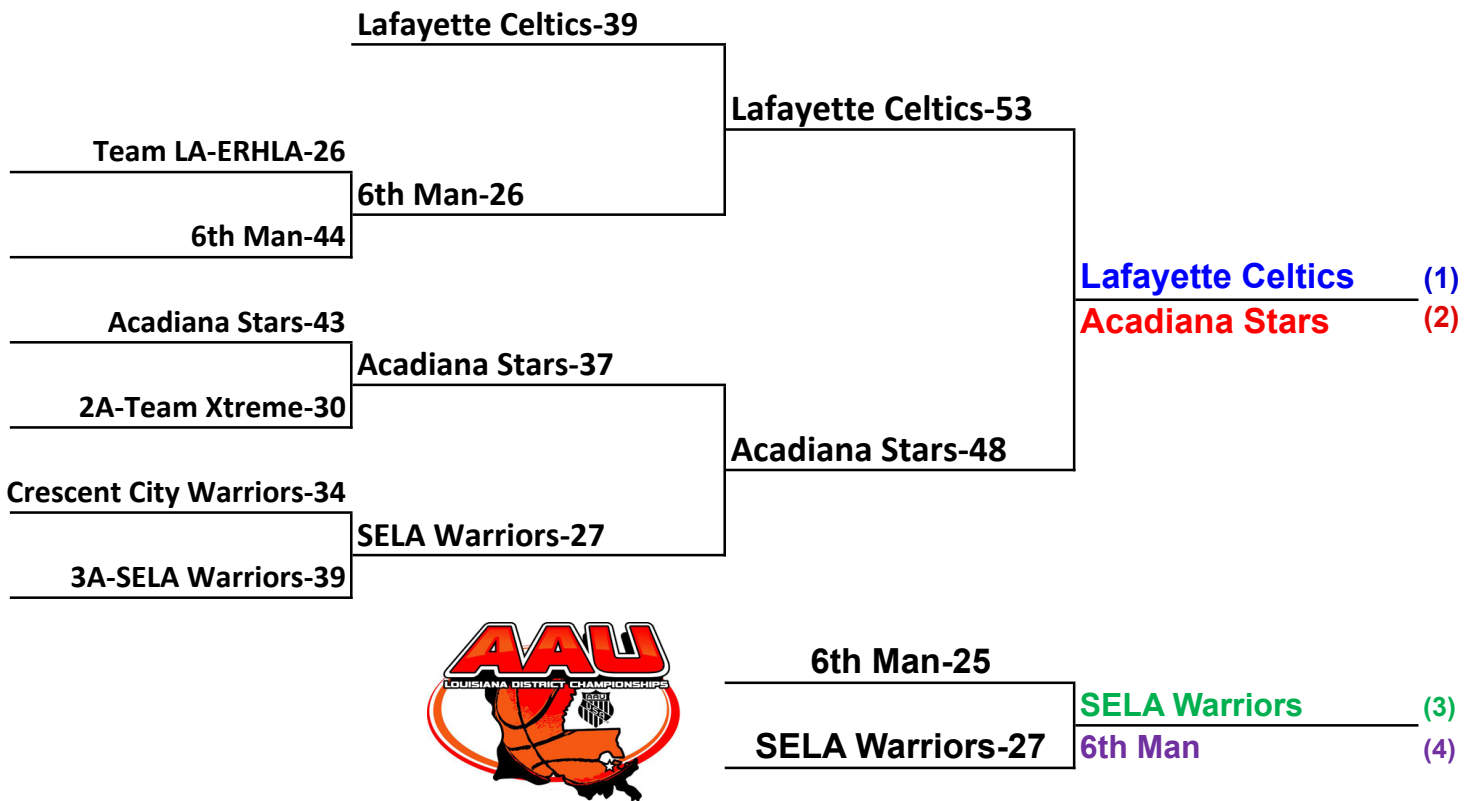

SAAU 2015 Louisiana District Division 2 Championship - 13 /under