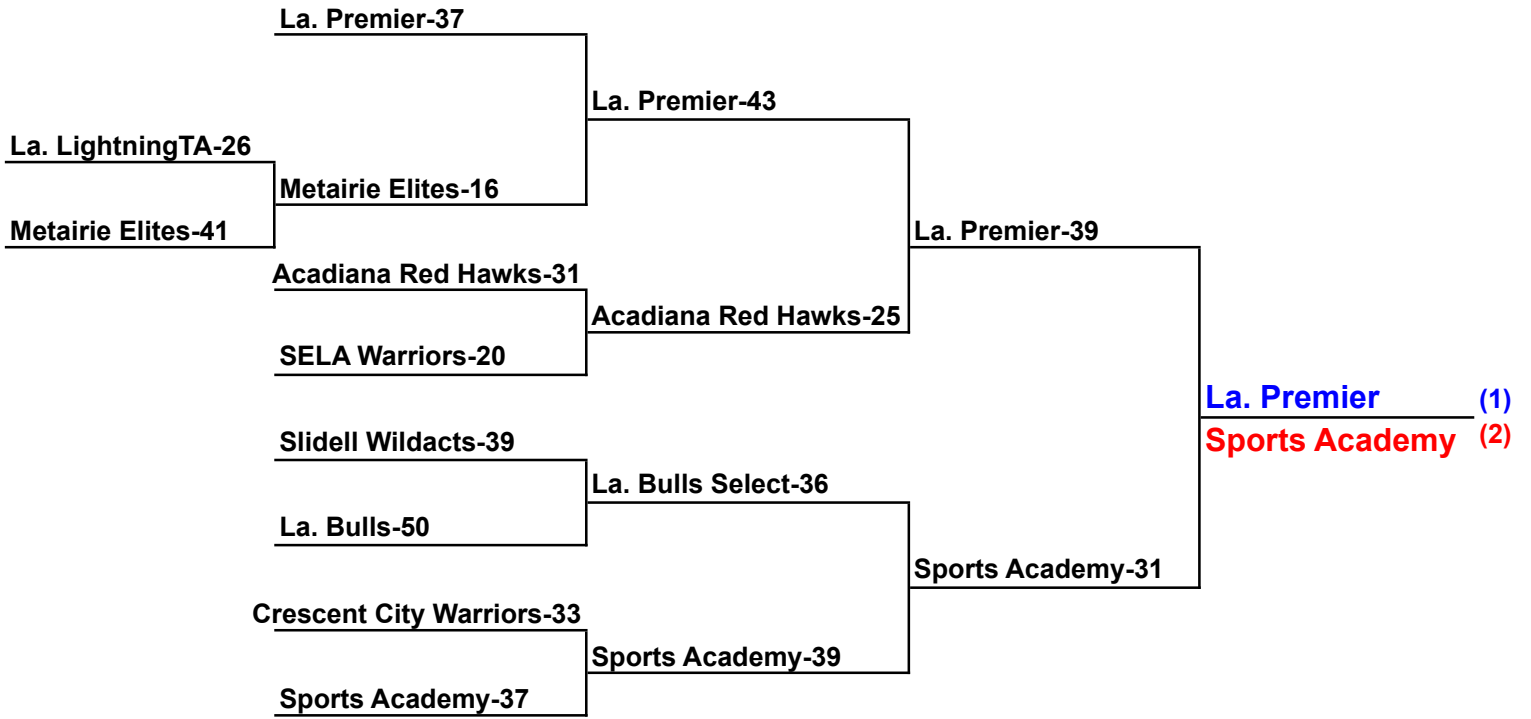

SAAU 2014 Louisiana DISTRICT Div. II Championship - 6th Grade

home on top
vist. on bottom