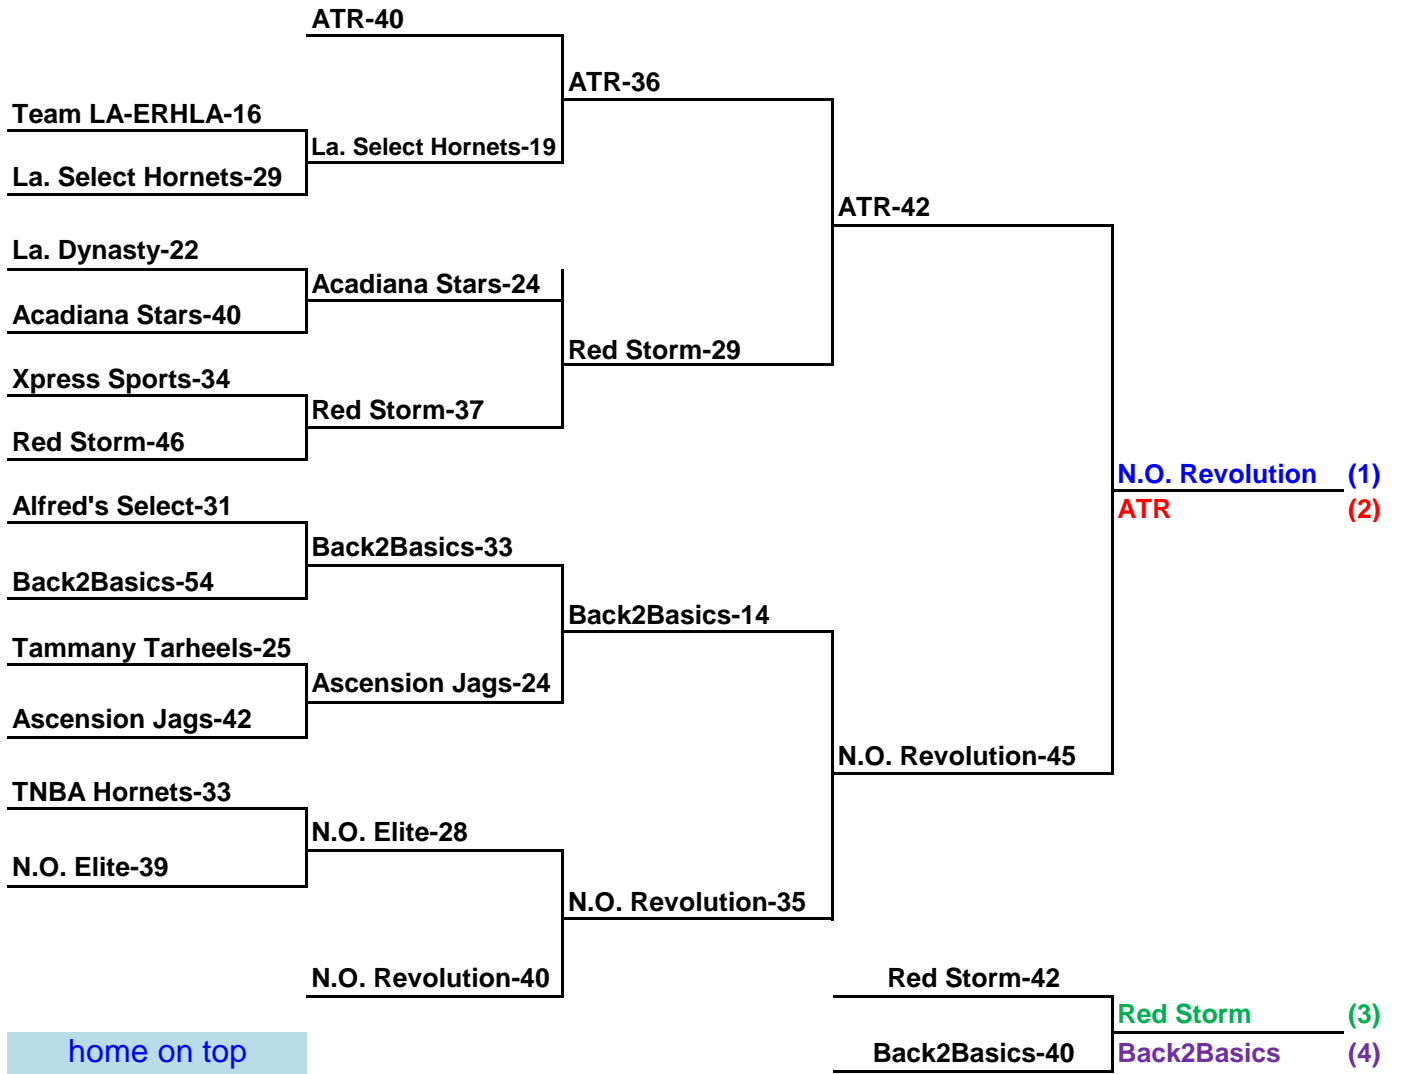

SAAU 2012 Louisiana DISTRICT Championship - 6th Grade

home on top
vist. on bottom