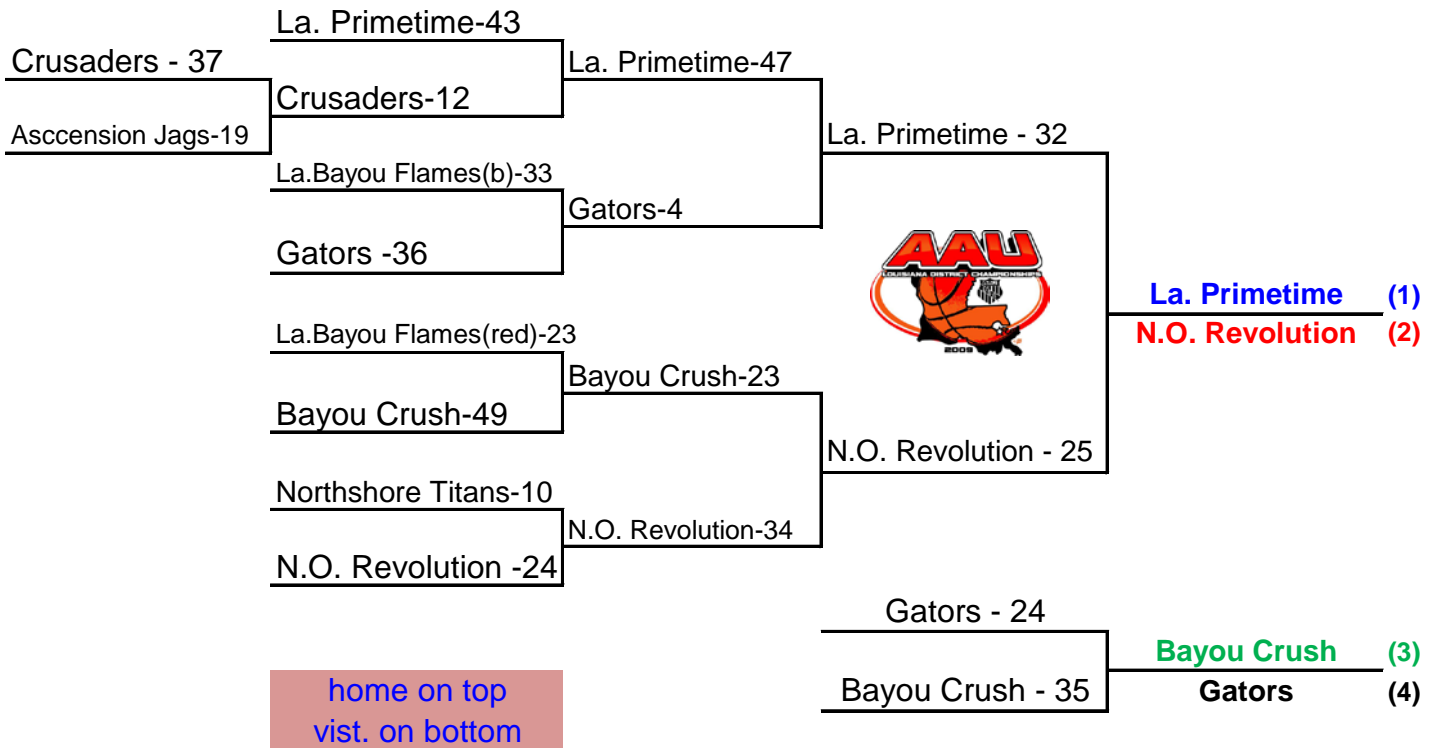

SAAU 2009 Louisiana DISTRICT Championship 10u