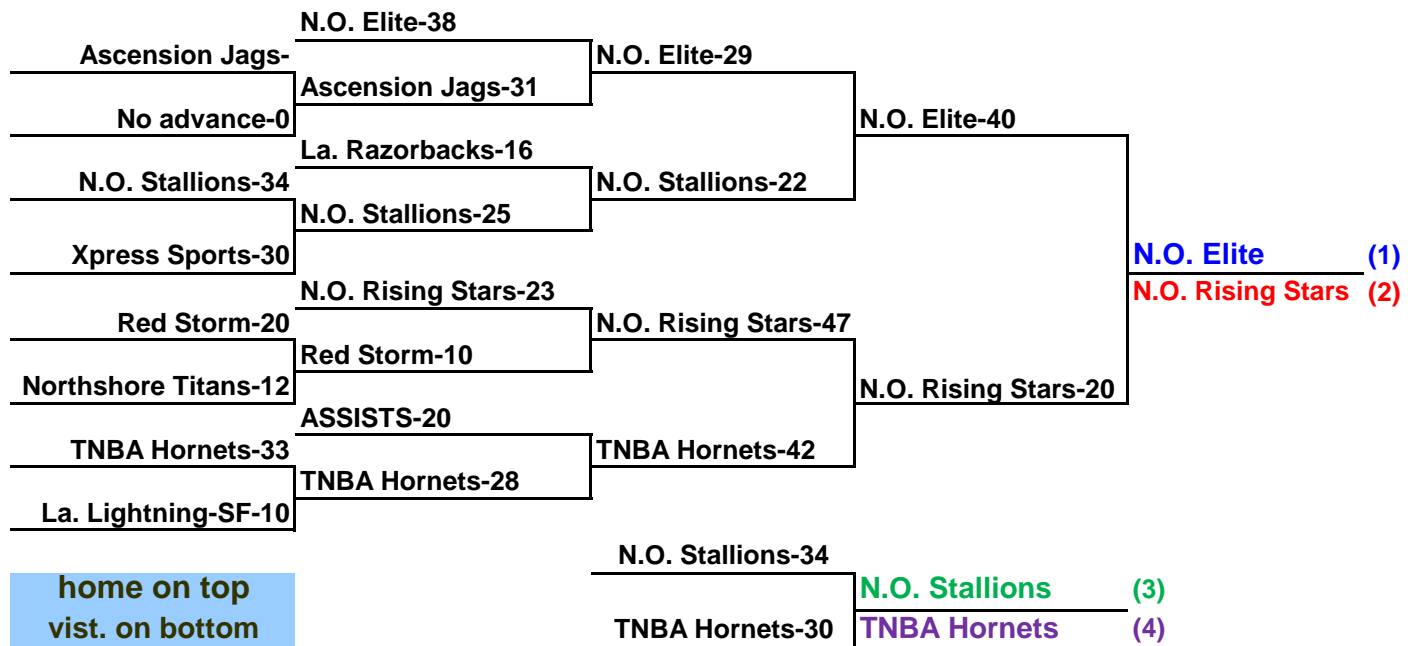

SAAU 2012 Louisiana DISTRICT Championship - 5th Grade