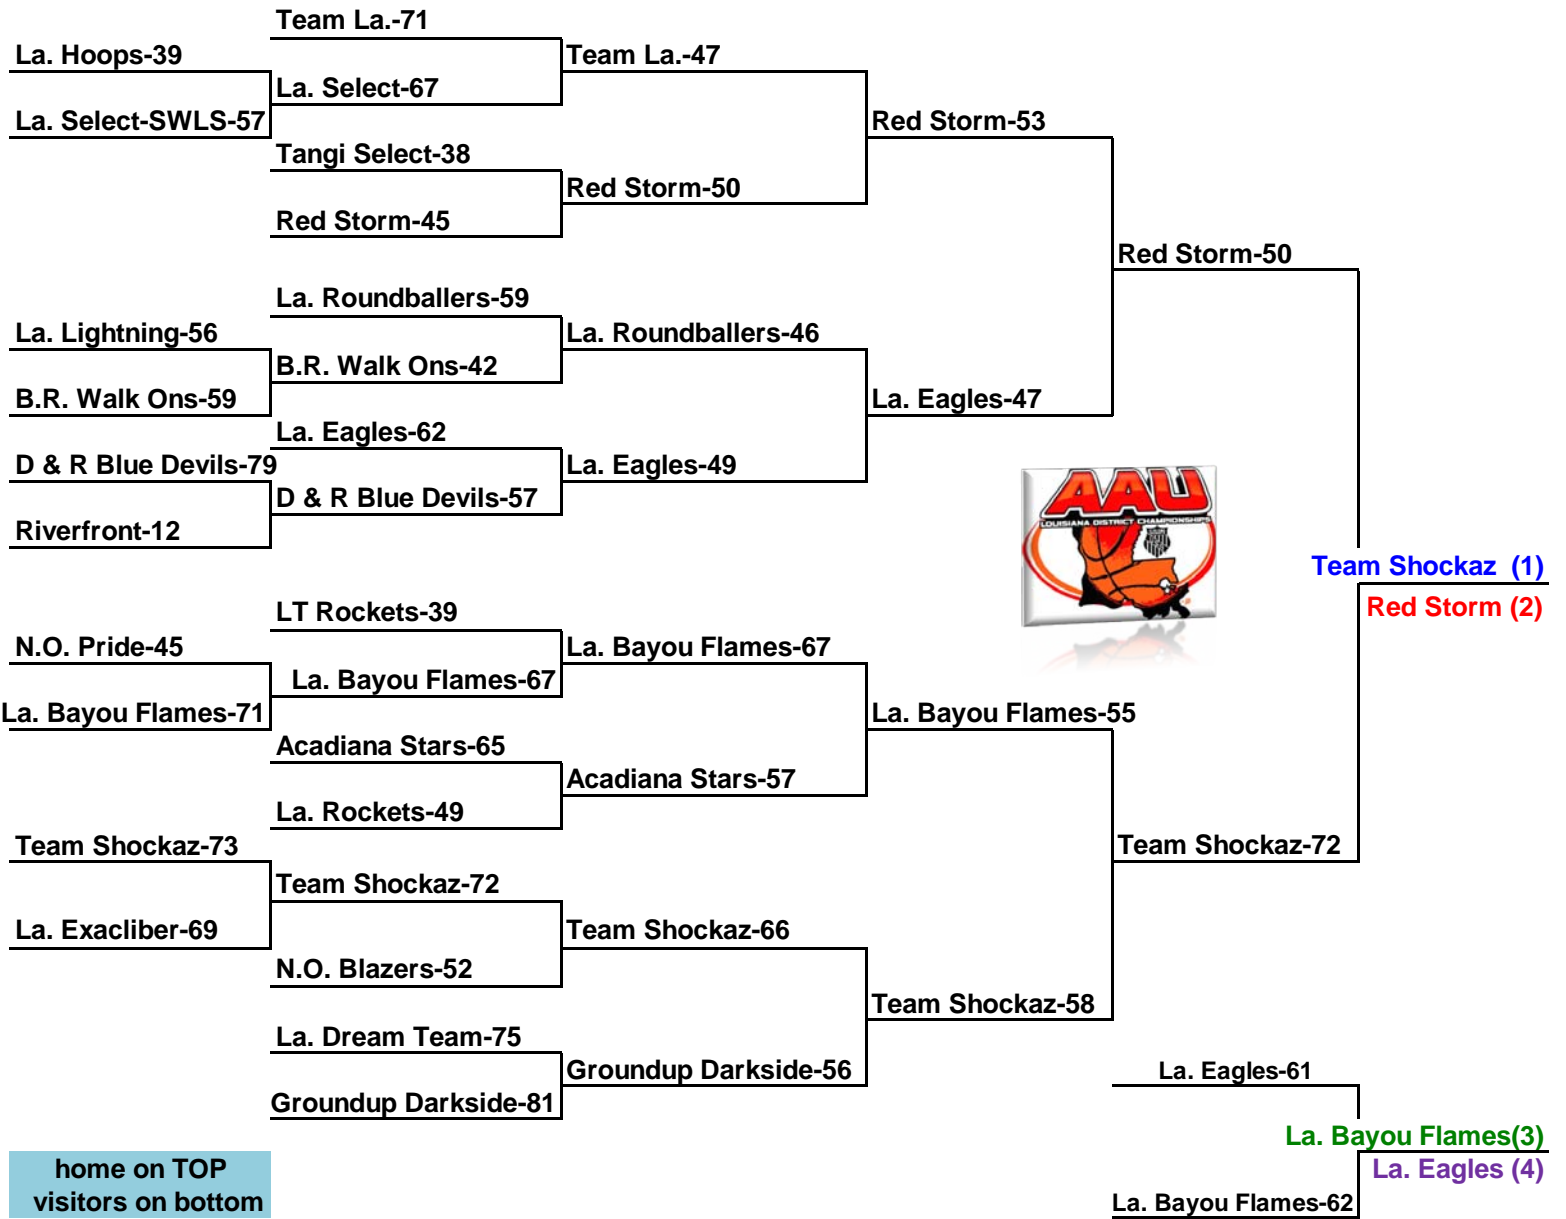

SAAU 2011 Louisiana District Championship 11th Grade

home on TOP
visitors on bottom