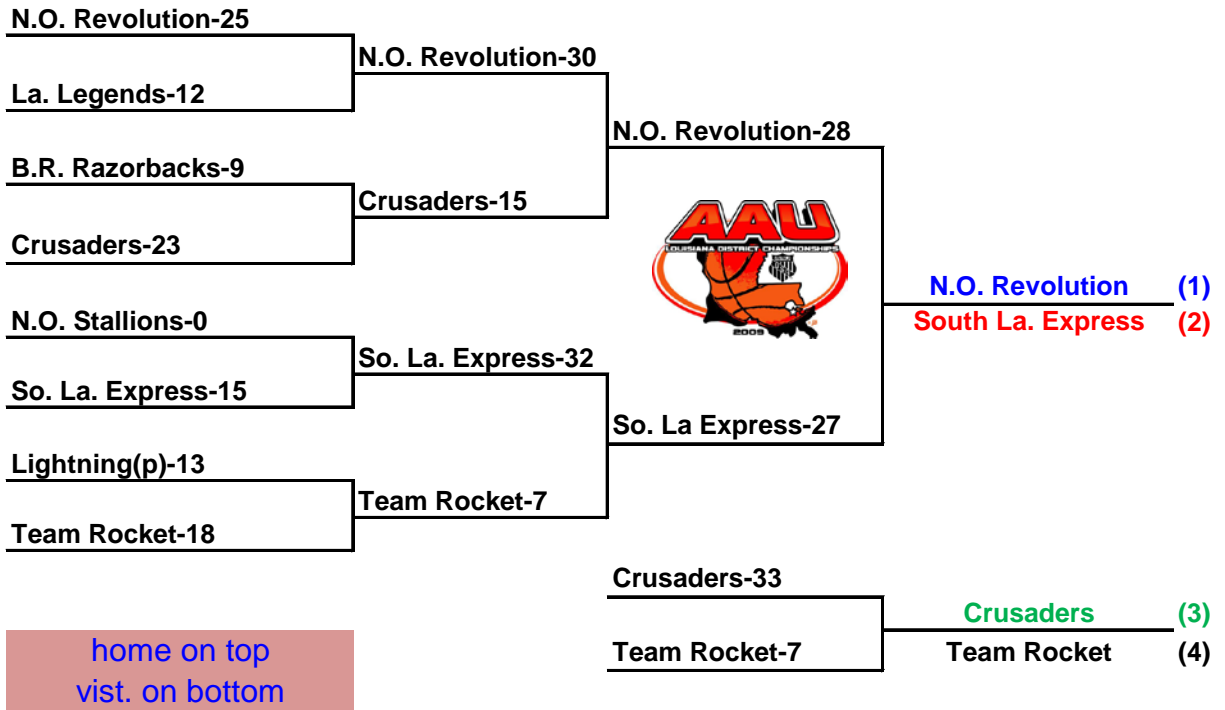

SAAU 2009 Louisiana DISTRICT Championship 9u