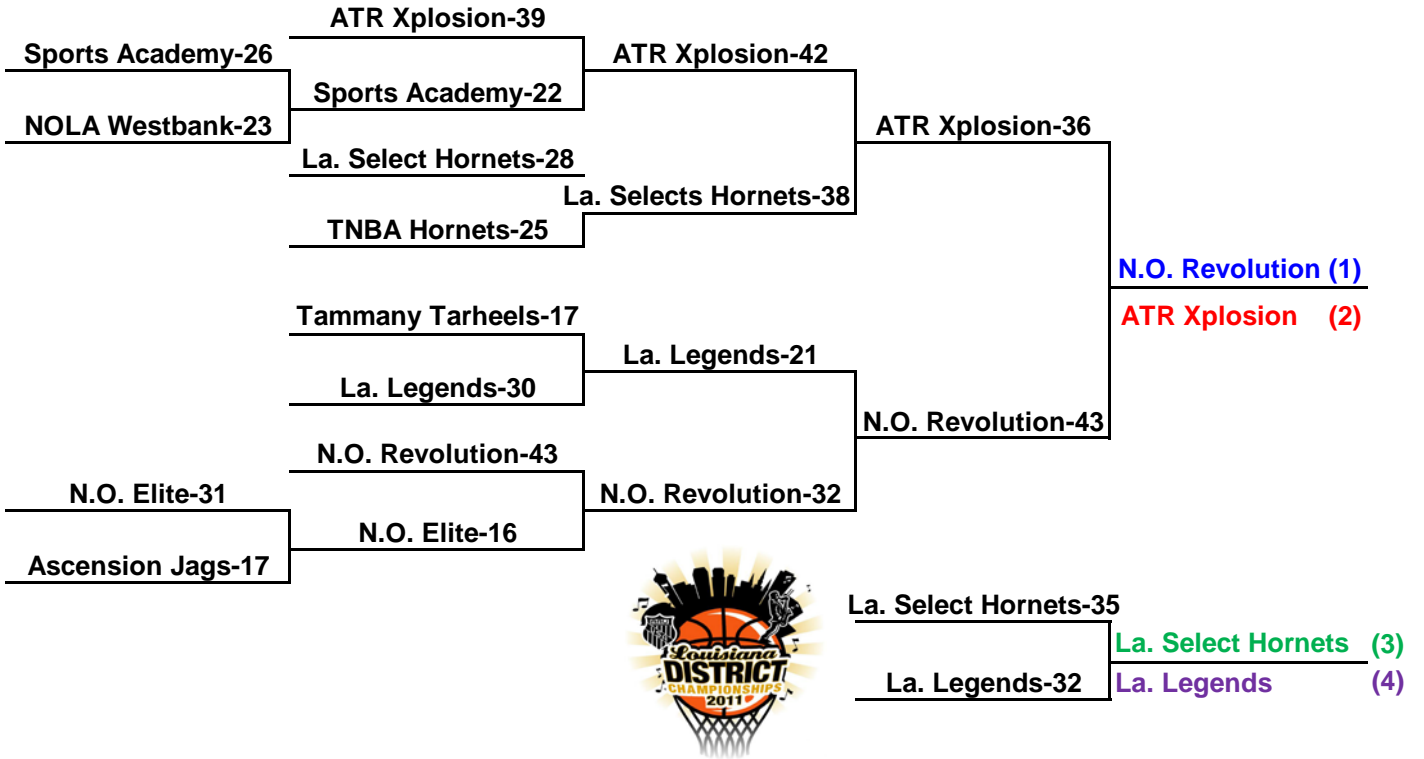

SAAU 2011 Louisiana DISTRICT Championship 5th Grade