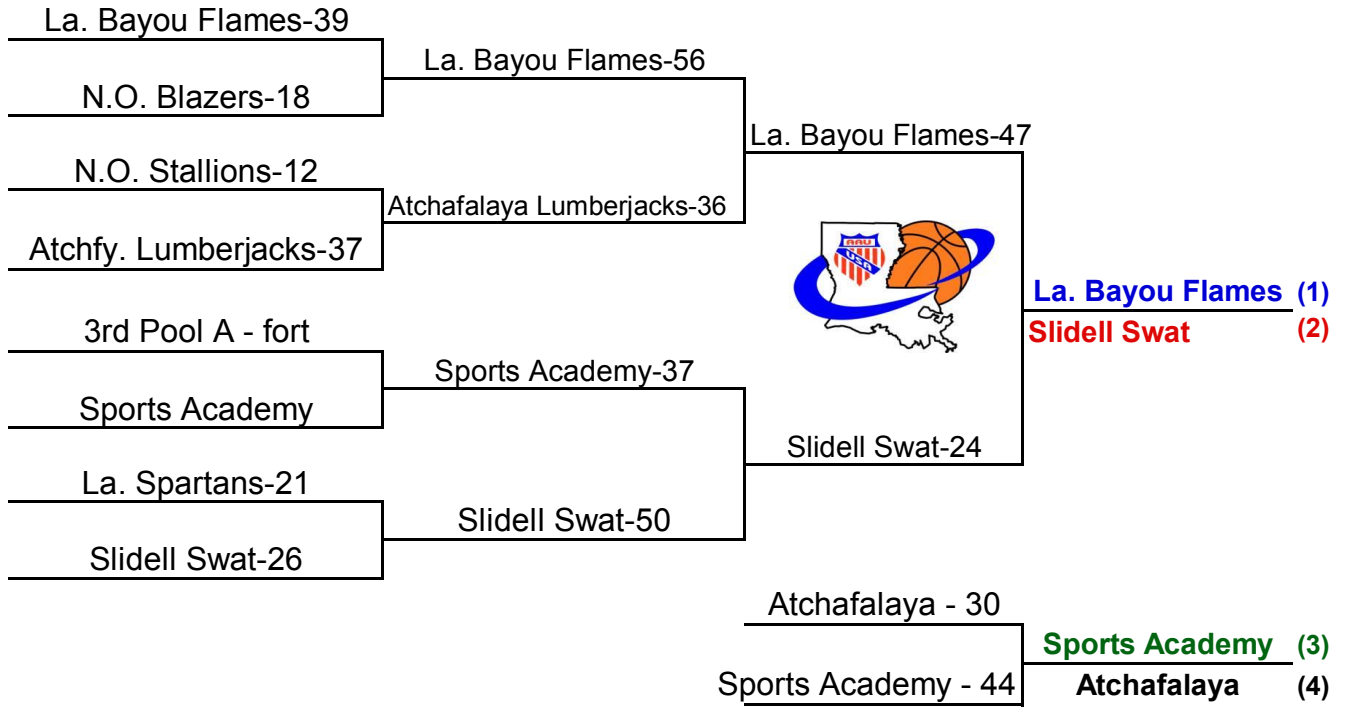

SAAU 2007 LOUISIANA DISTRICT CHAMPIONSHIP 10u