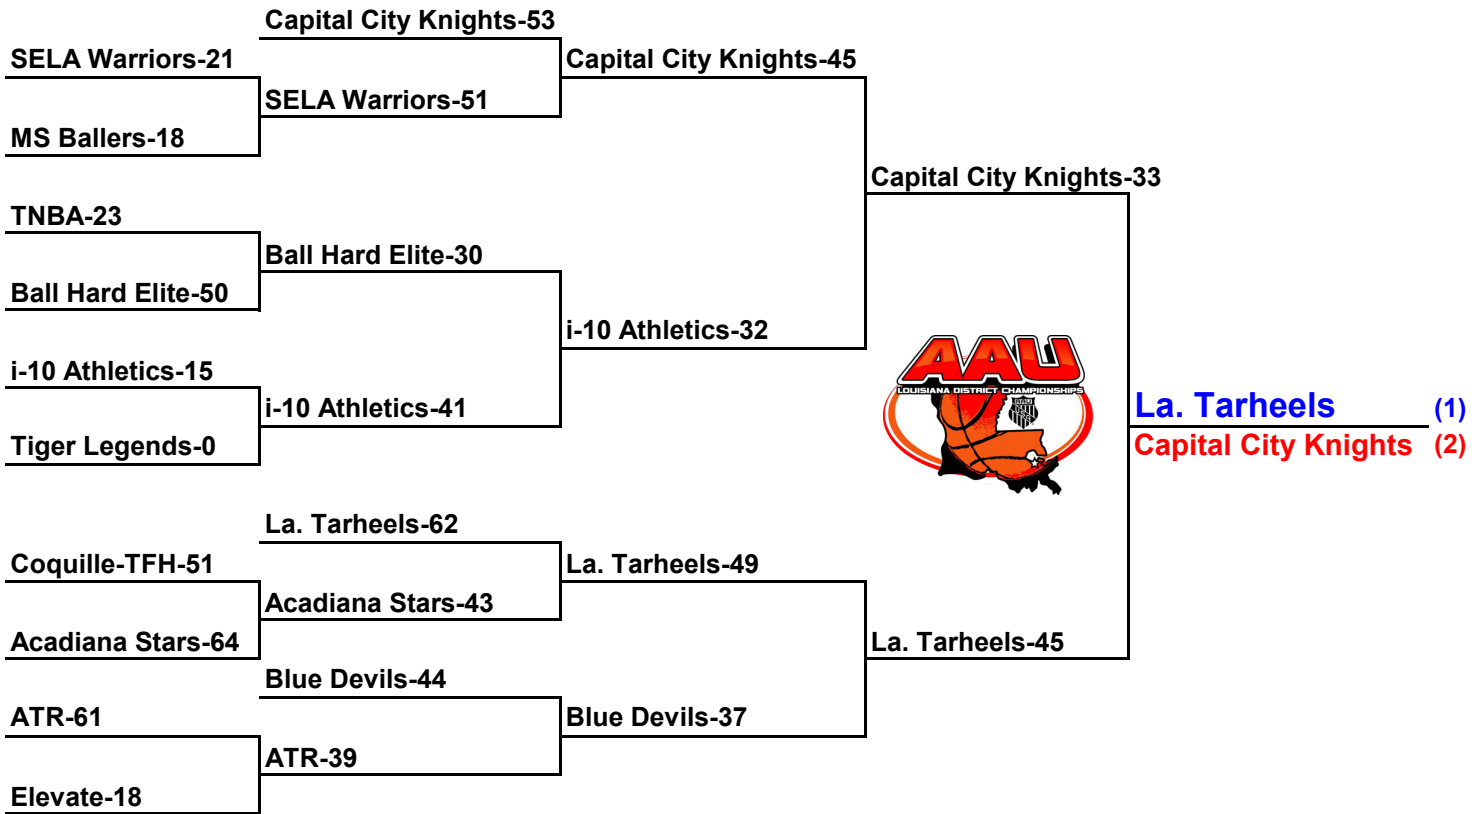

SAAU 2013 Louisiana DISTRICT Div. II Championship 8th Grade