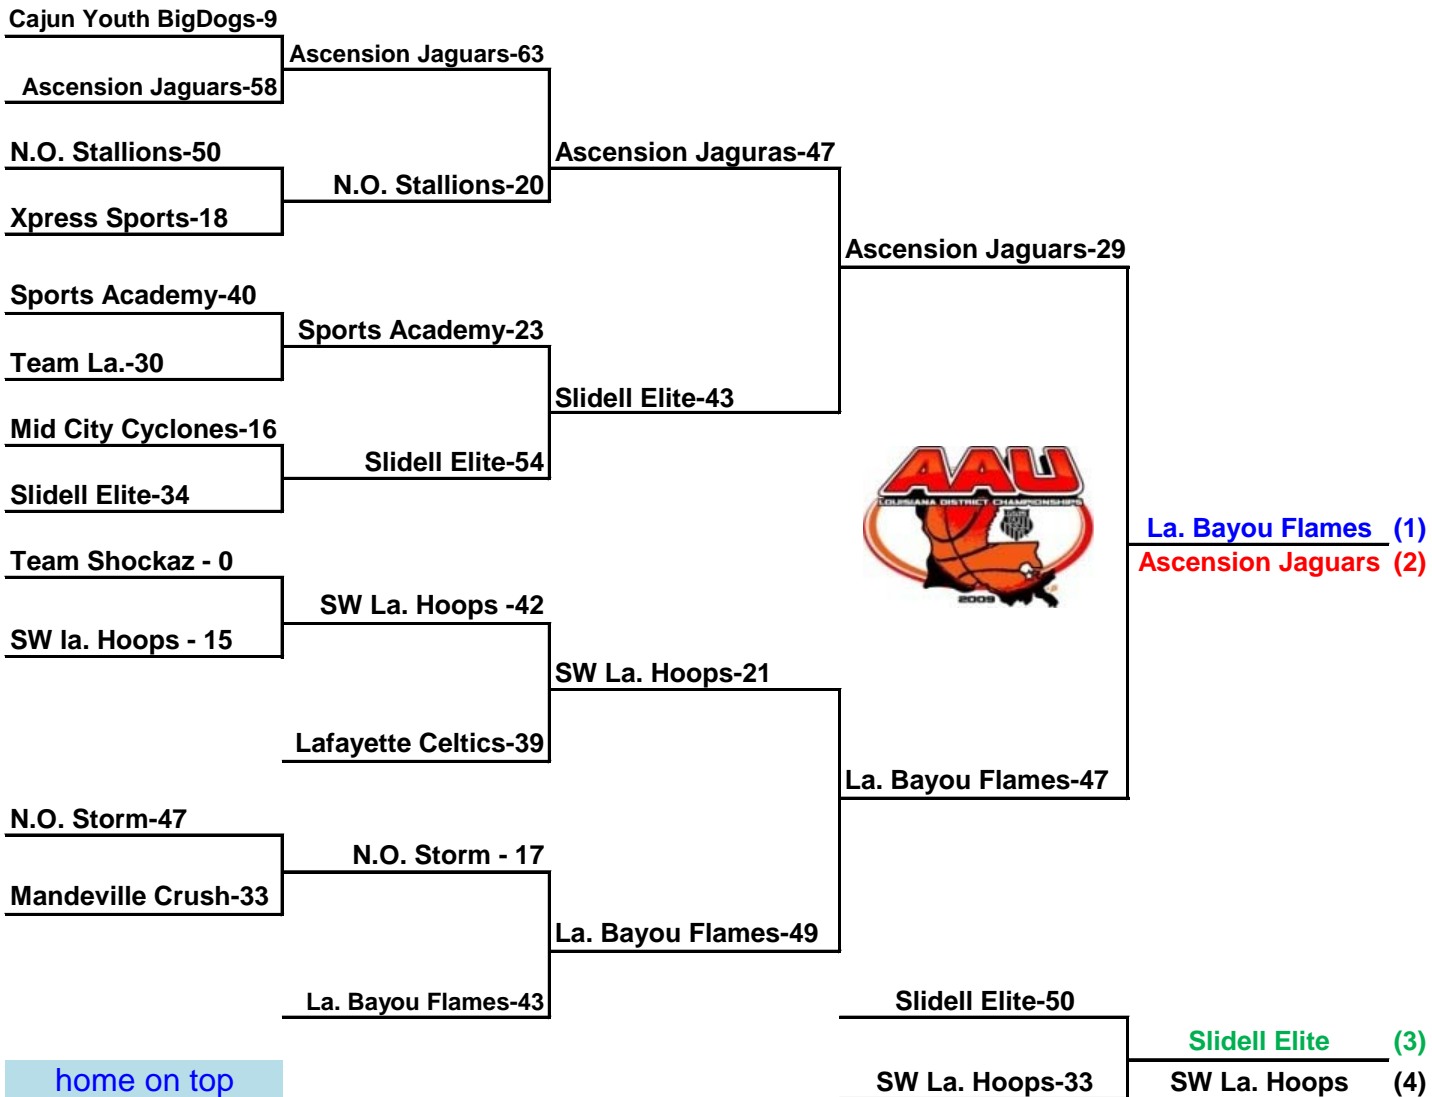

SAAU 2009 Louisiana District Championship 12/u

home on top
vist. on bottom