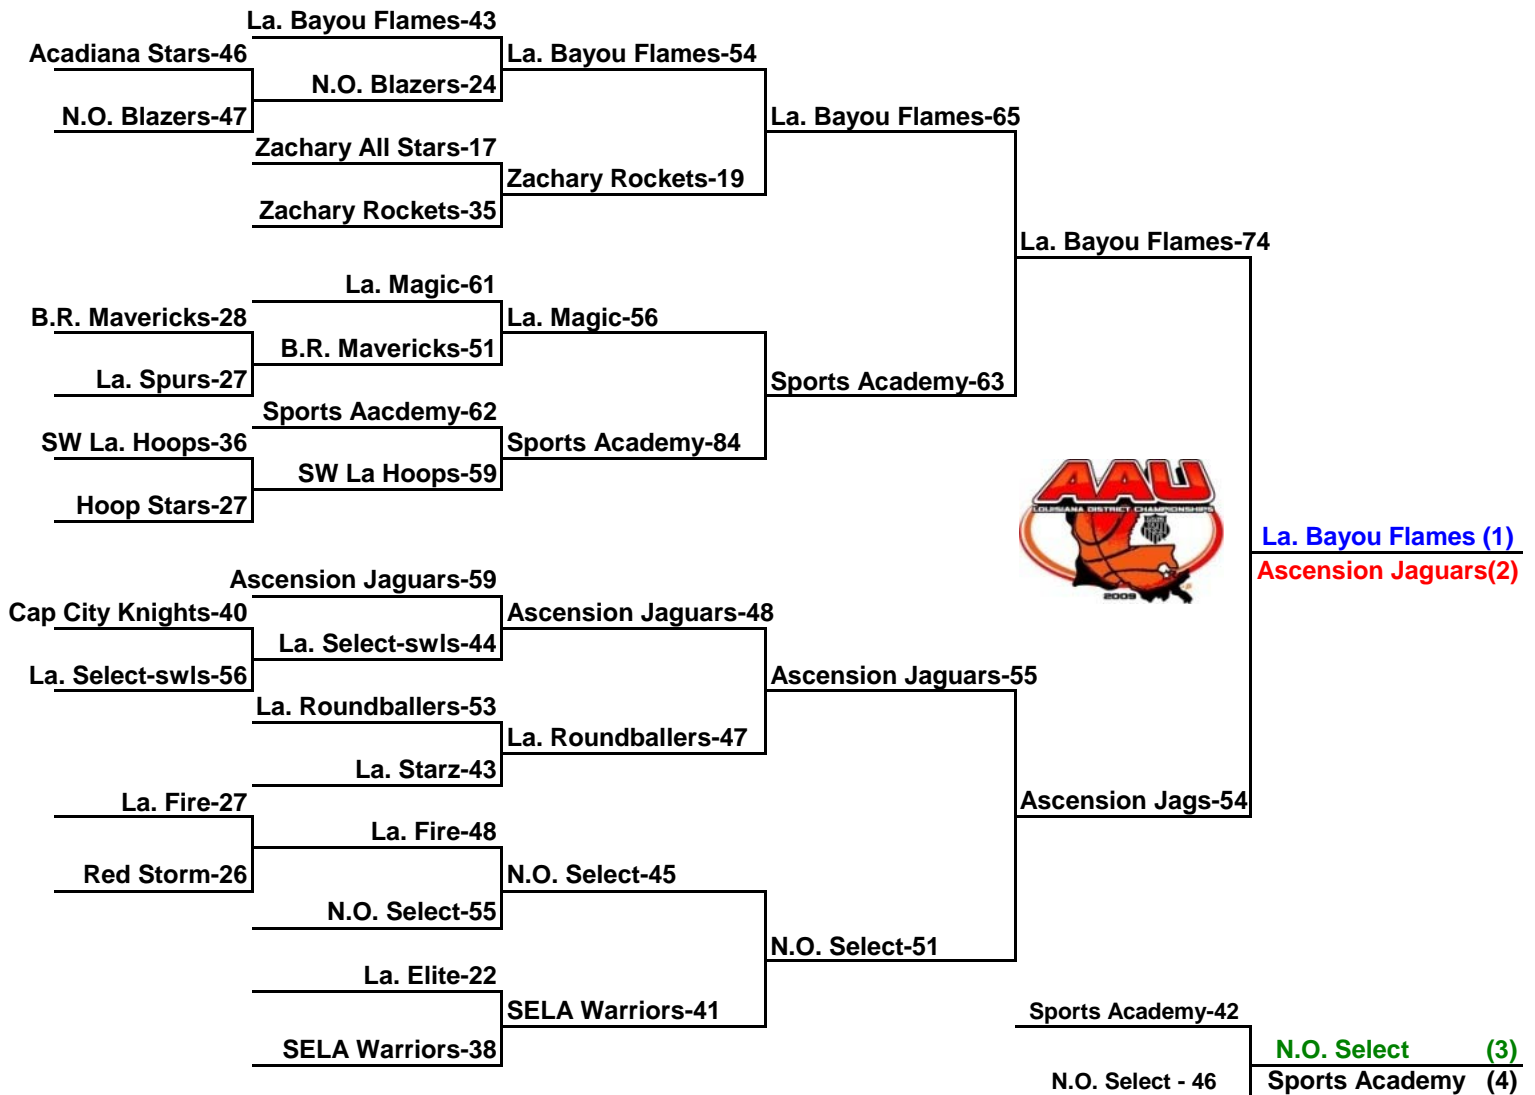

SAAU 2009 Louisiana District Championship 14u