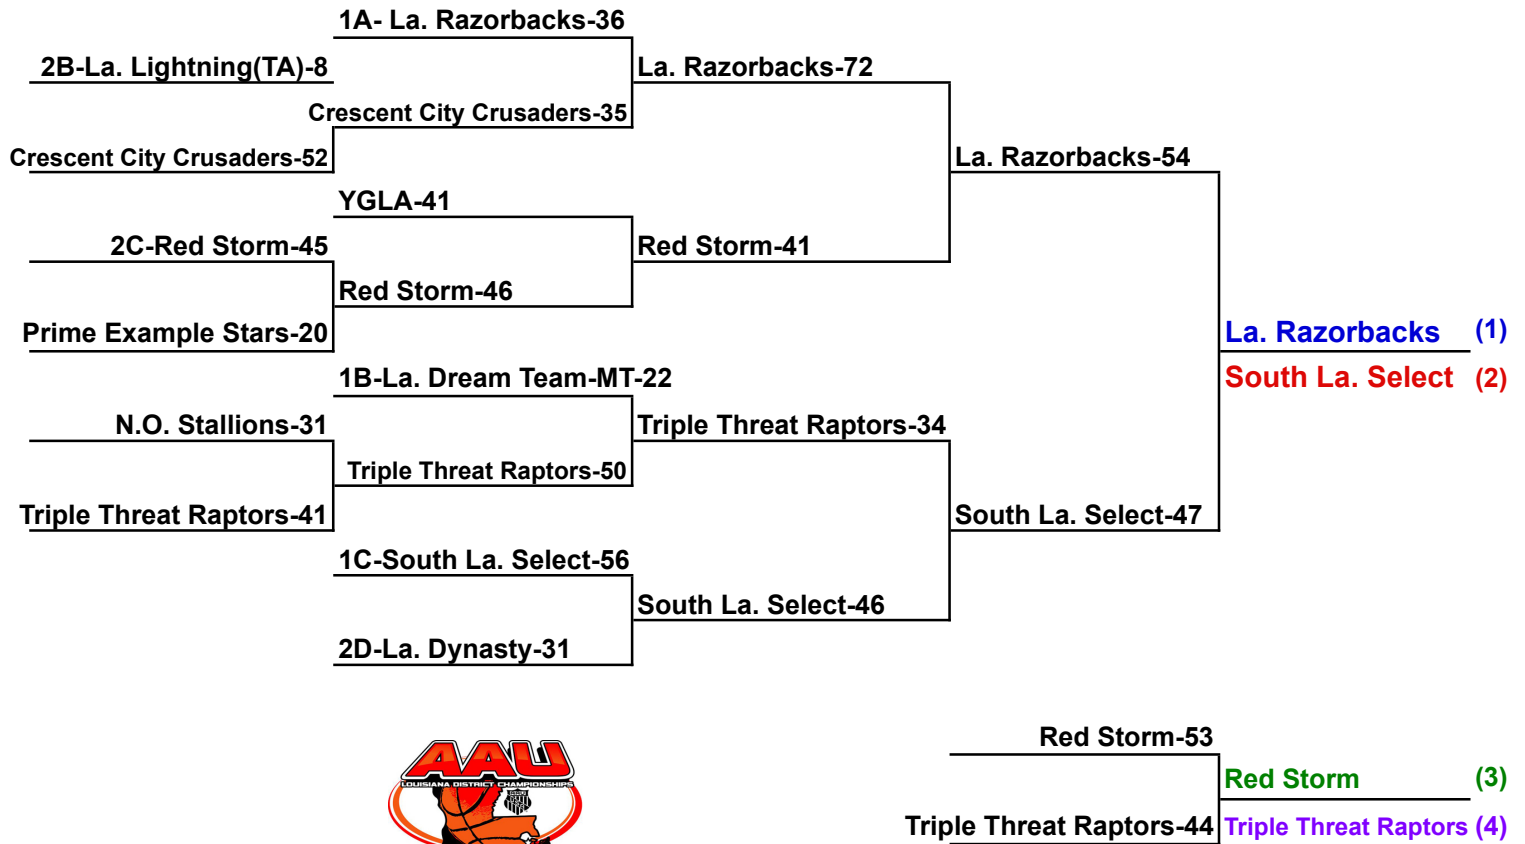

SAAU 2015 Louisiana DISTRICT Championship - 14/under