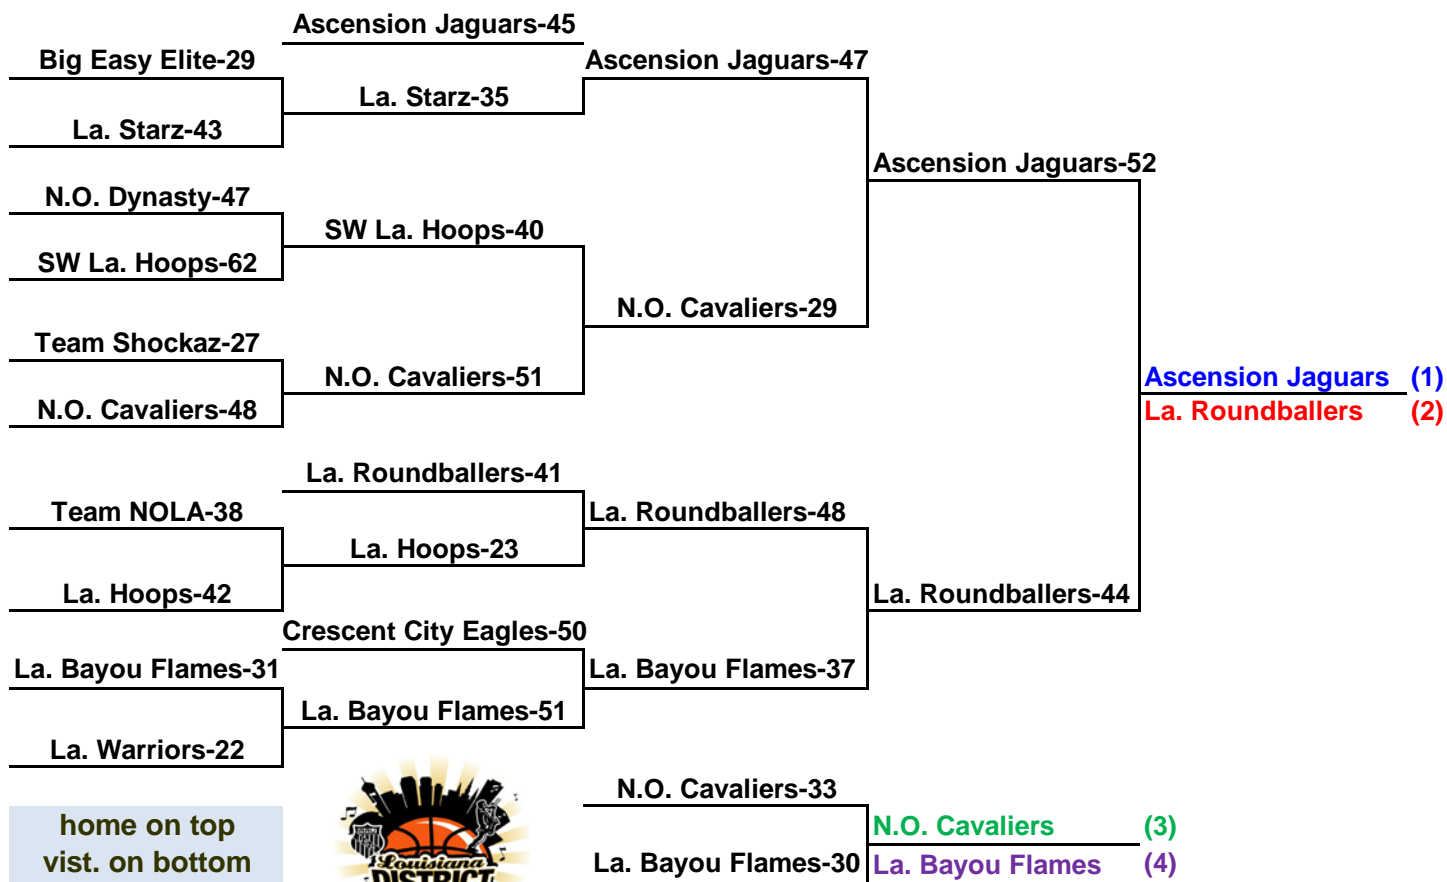

SAAU 2011 Louisiana DISTRICT Championship 8th Grade