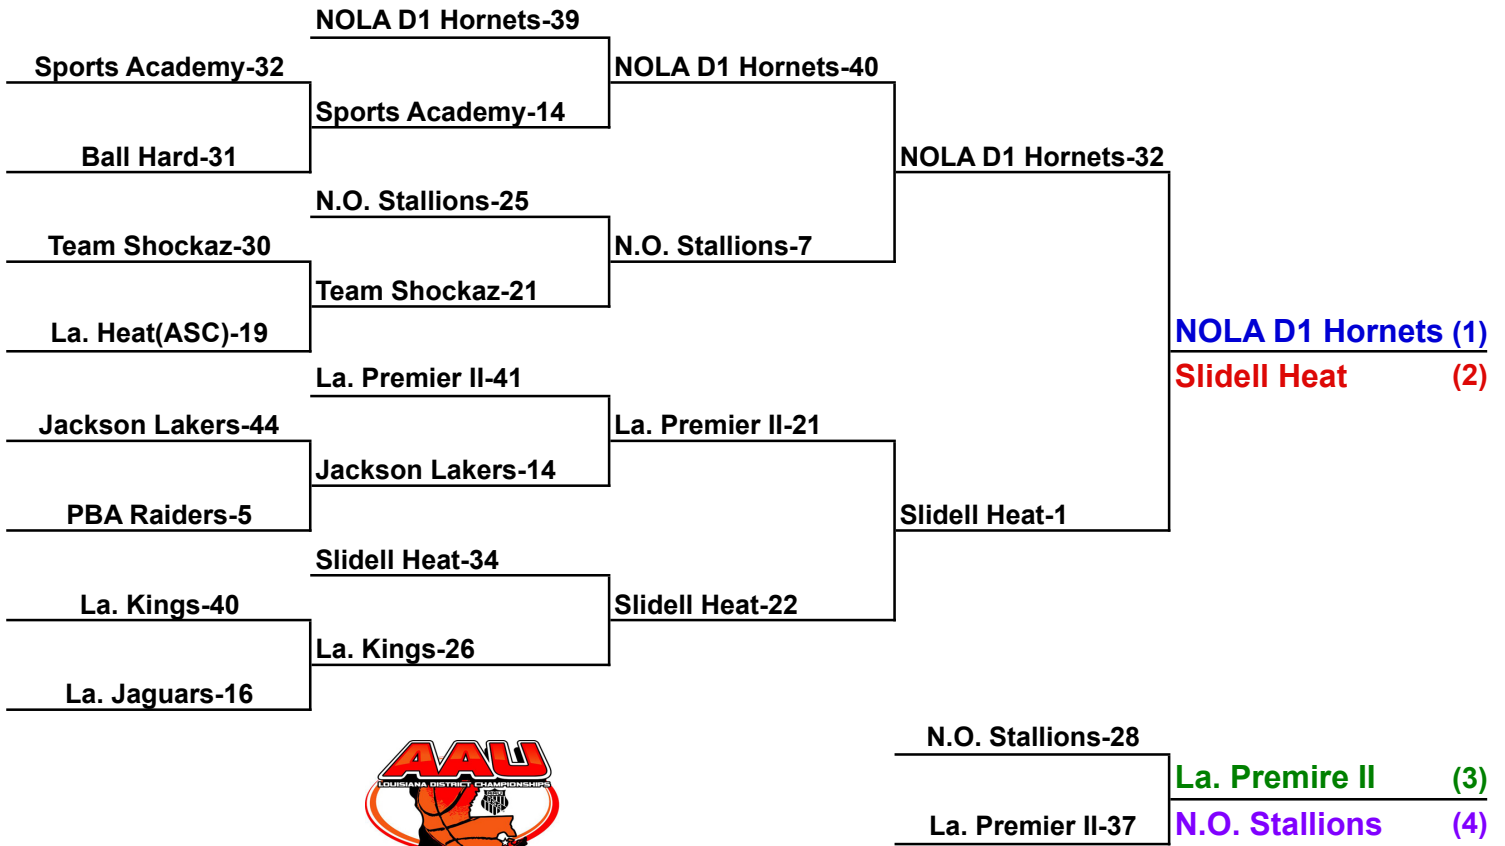

SAAU 2015 Louisiana DISTRICT Championship - 10/under