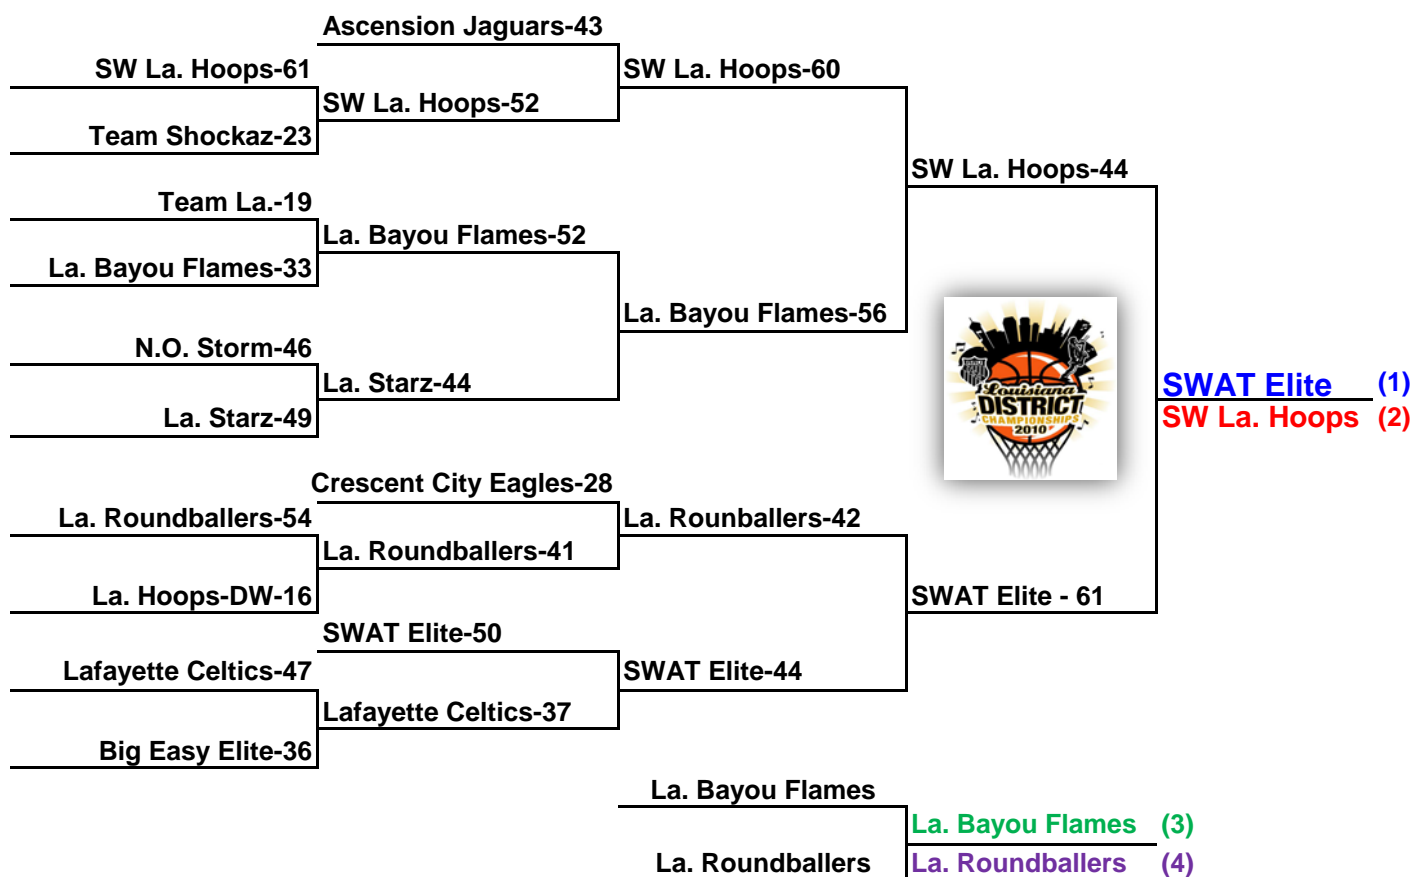

SAAU 2010 Louisiana DISTRICT Championship 13u