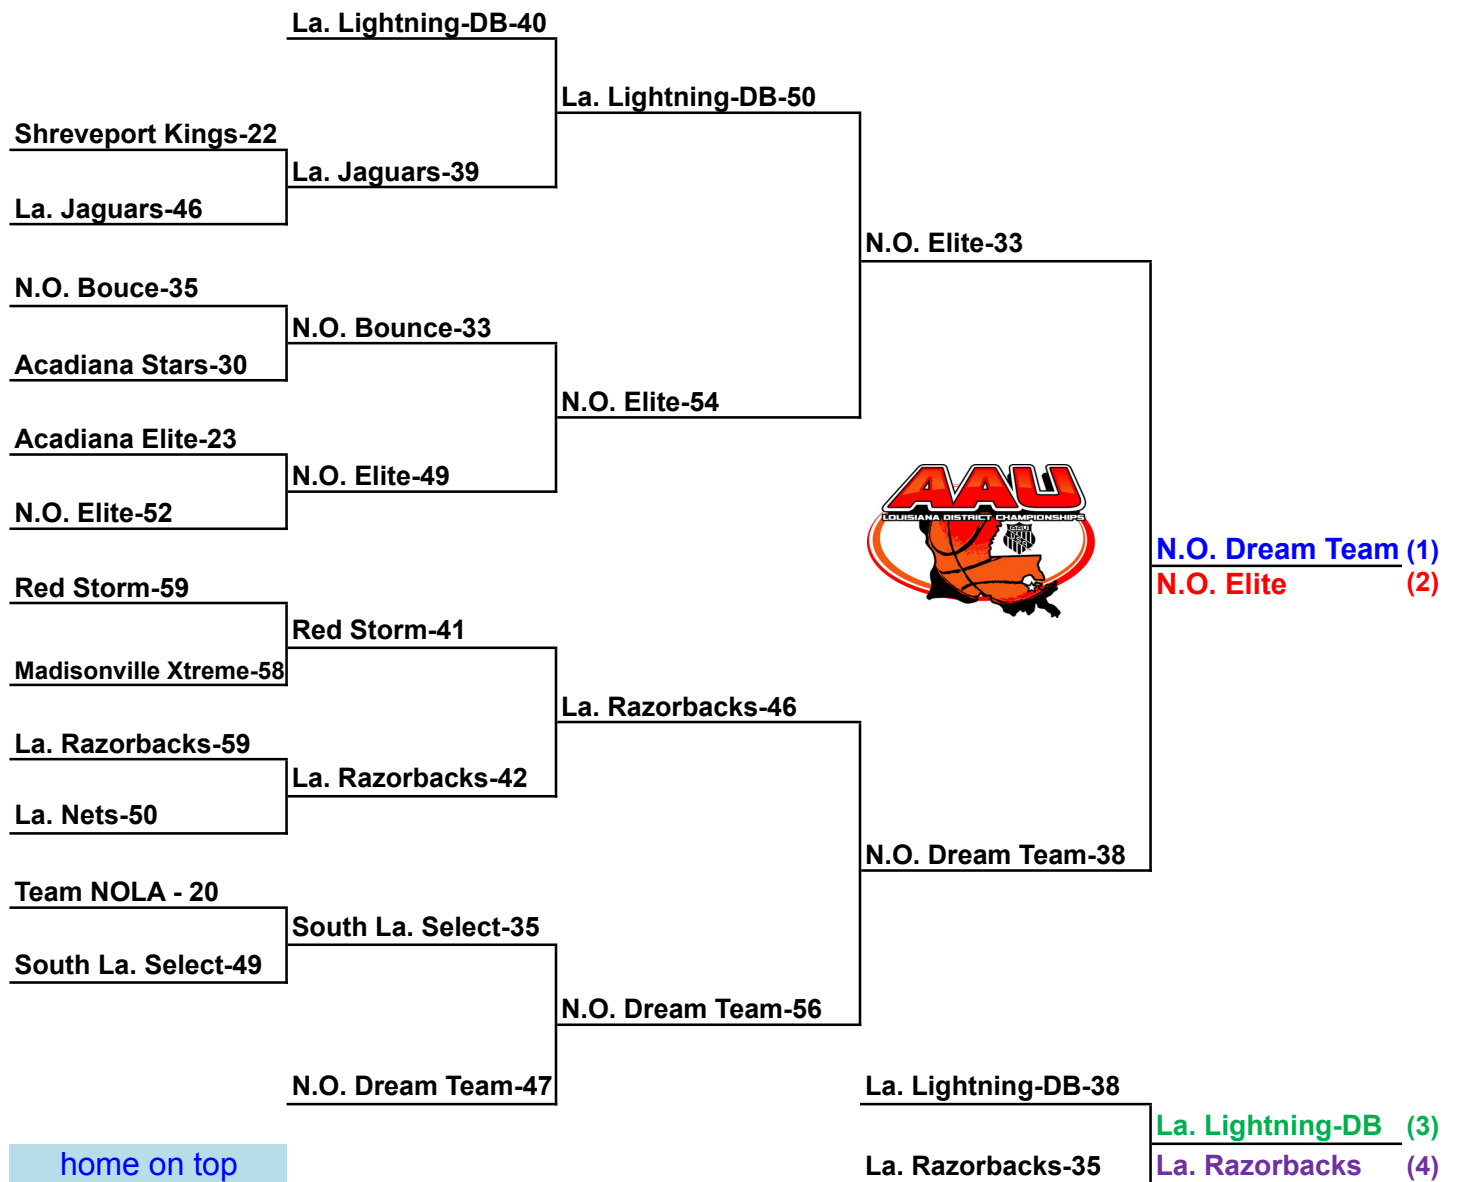

SAAU 2014 Louisiana DISTRICT Championship - 7th Grade

home on top
vist. on bottom