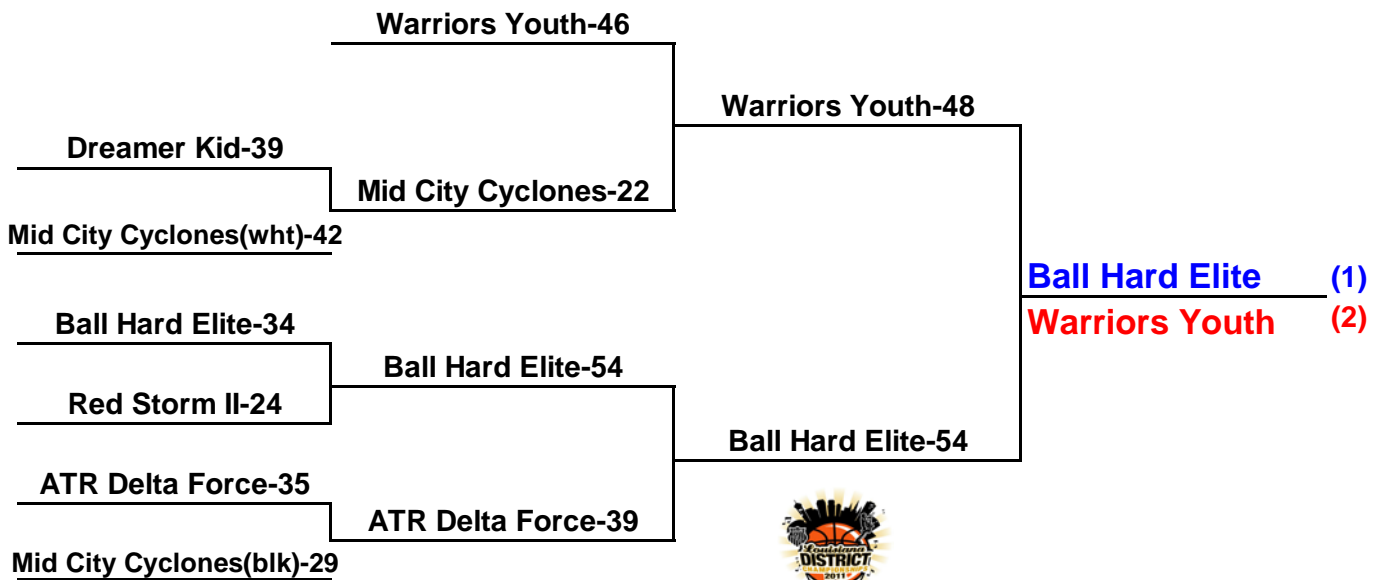

SAAU 2011 Louisiana District DII Championship 7th Grade