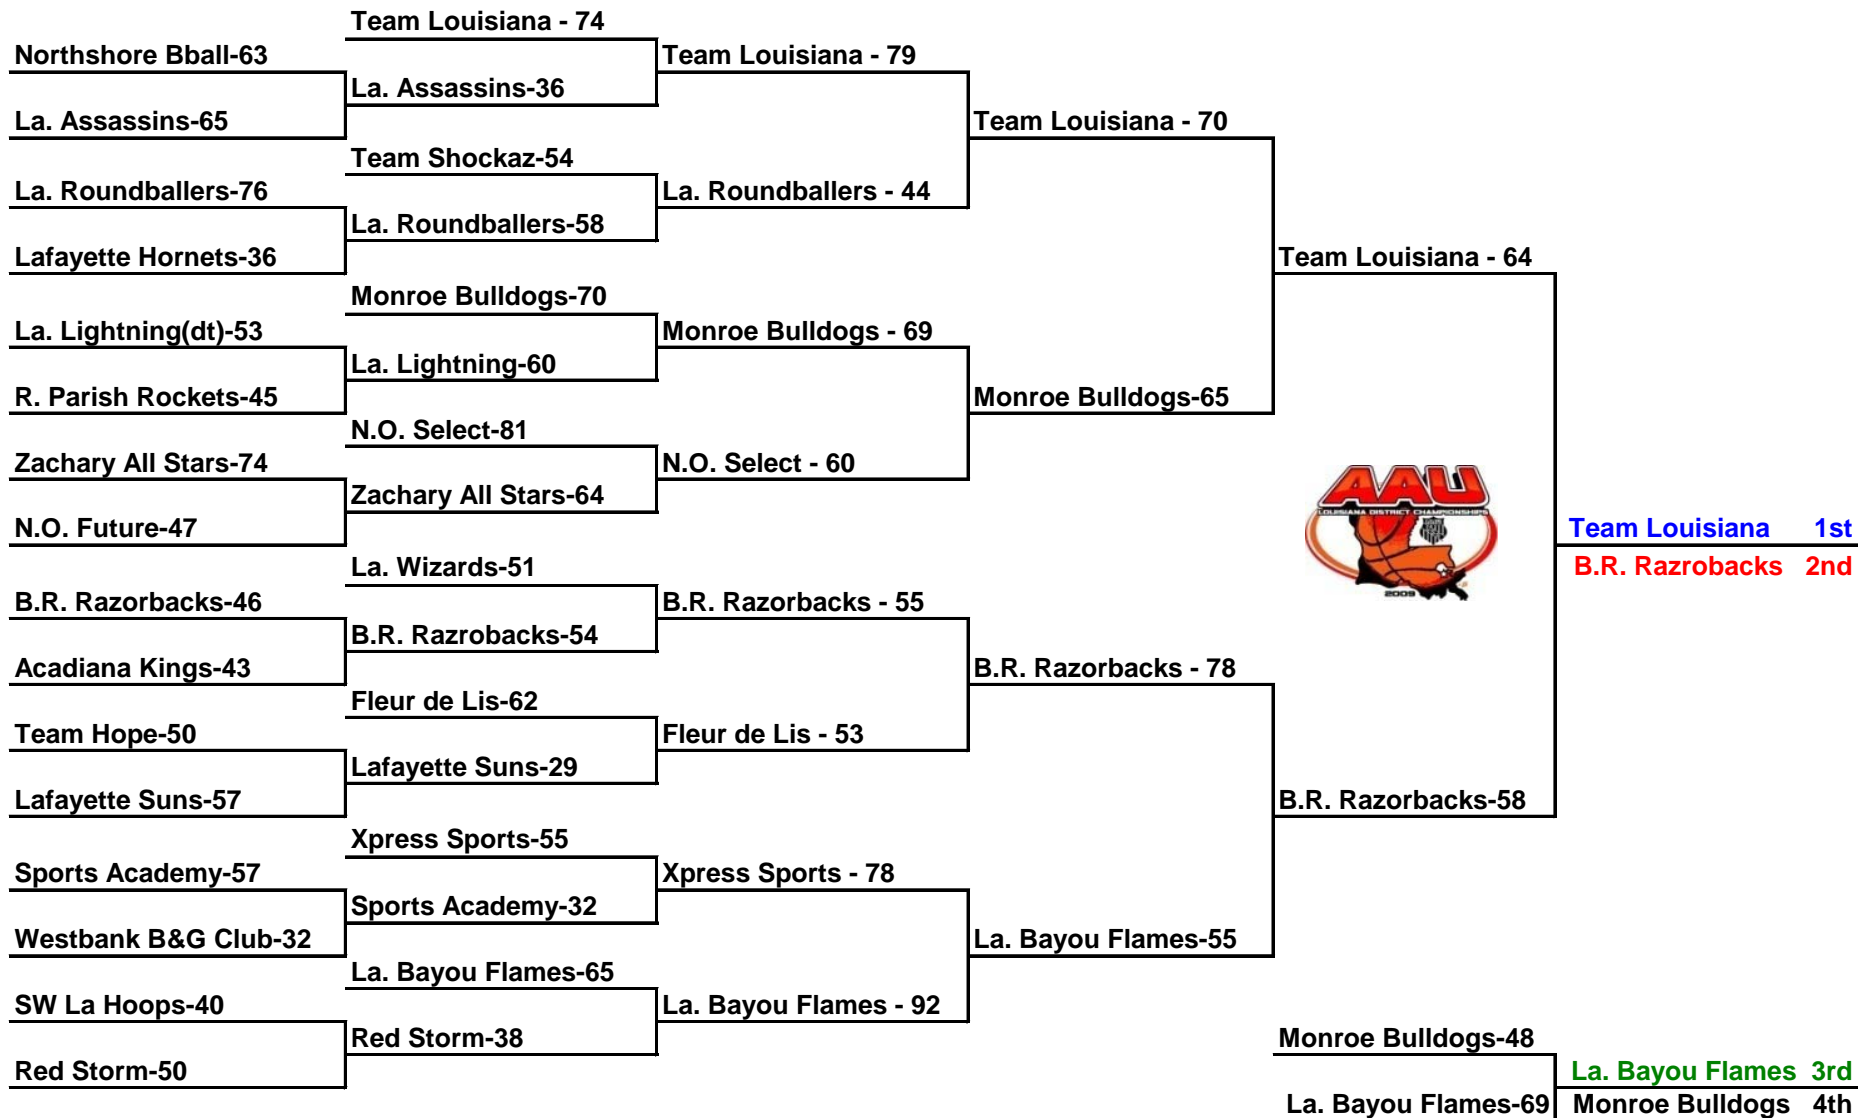

2009 District Championship 16u Bracket Play