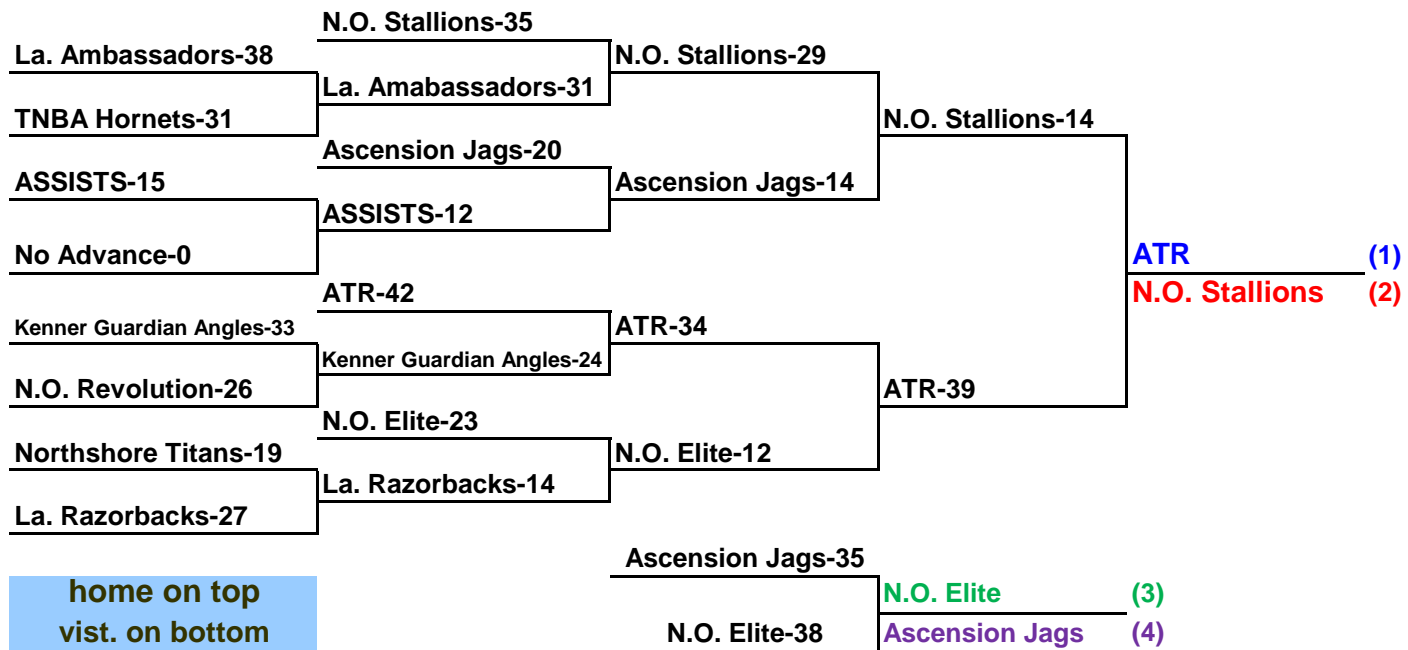

SAAU 2012 Louisiana DISTRICT Championship - 4th Grade