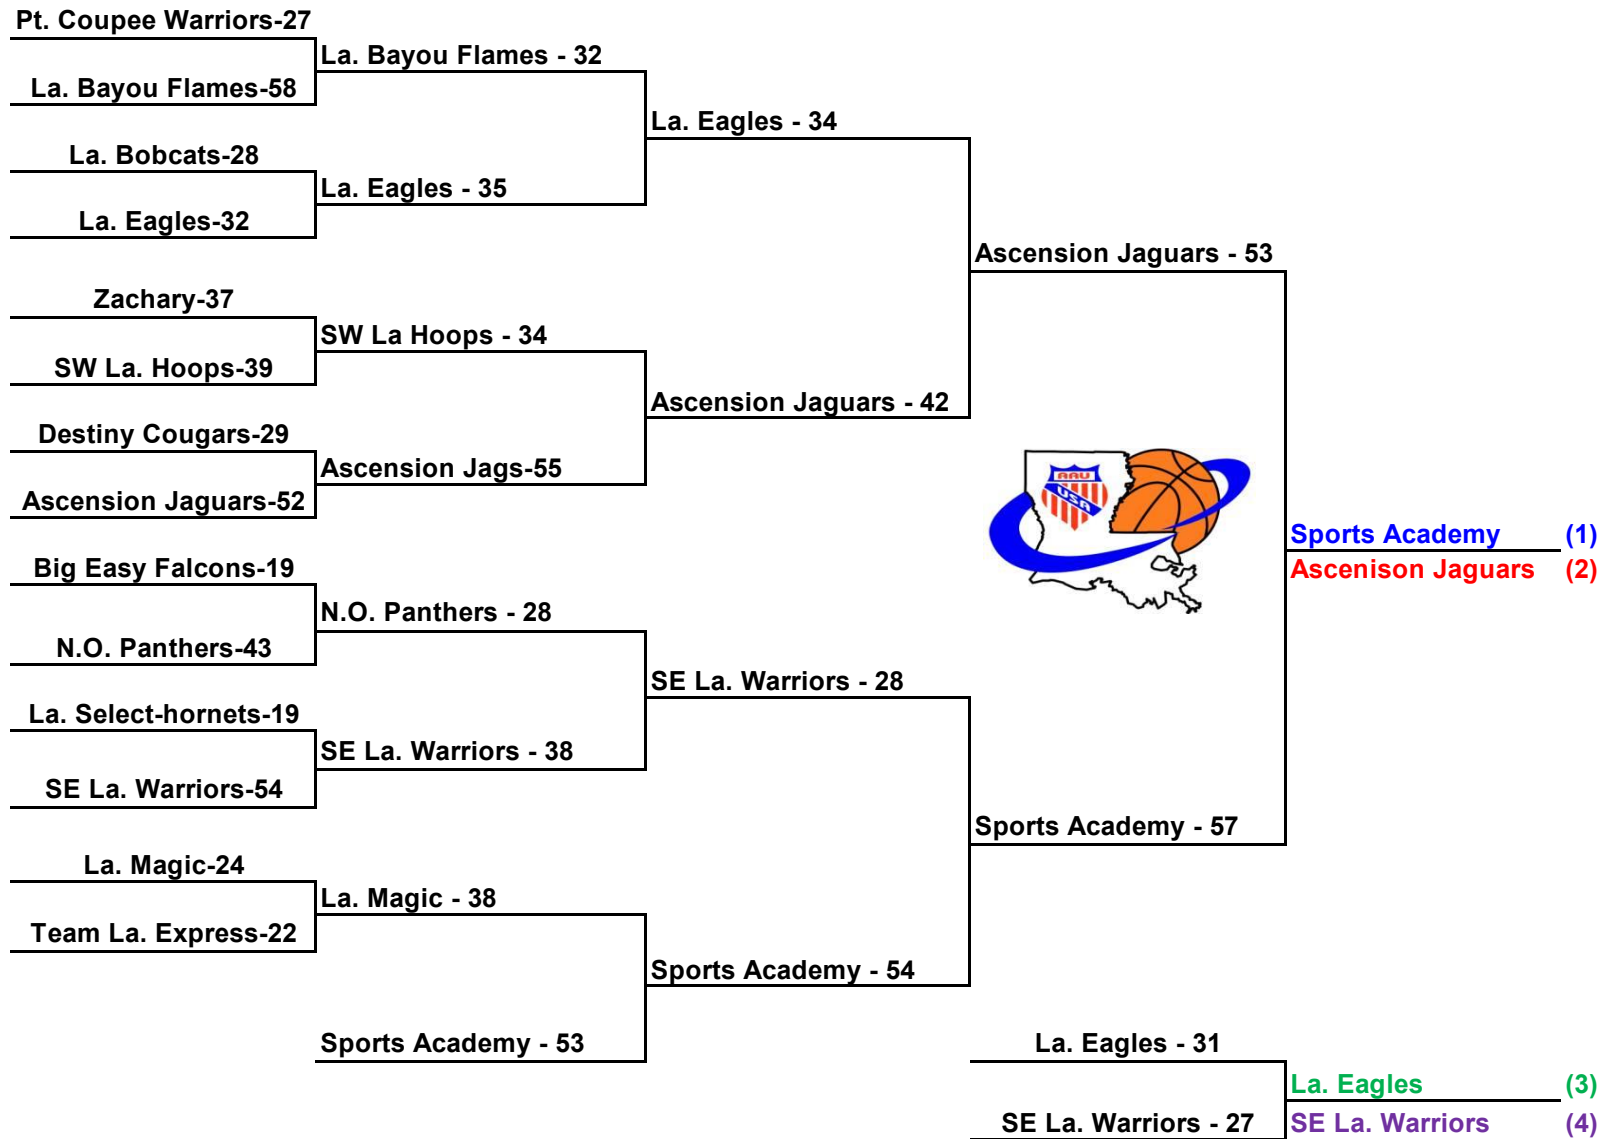

2007 SAAU LOUISIANA DISTRICT CHAMPIONSHIP 12/U