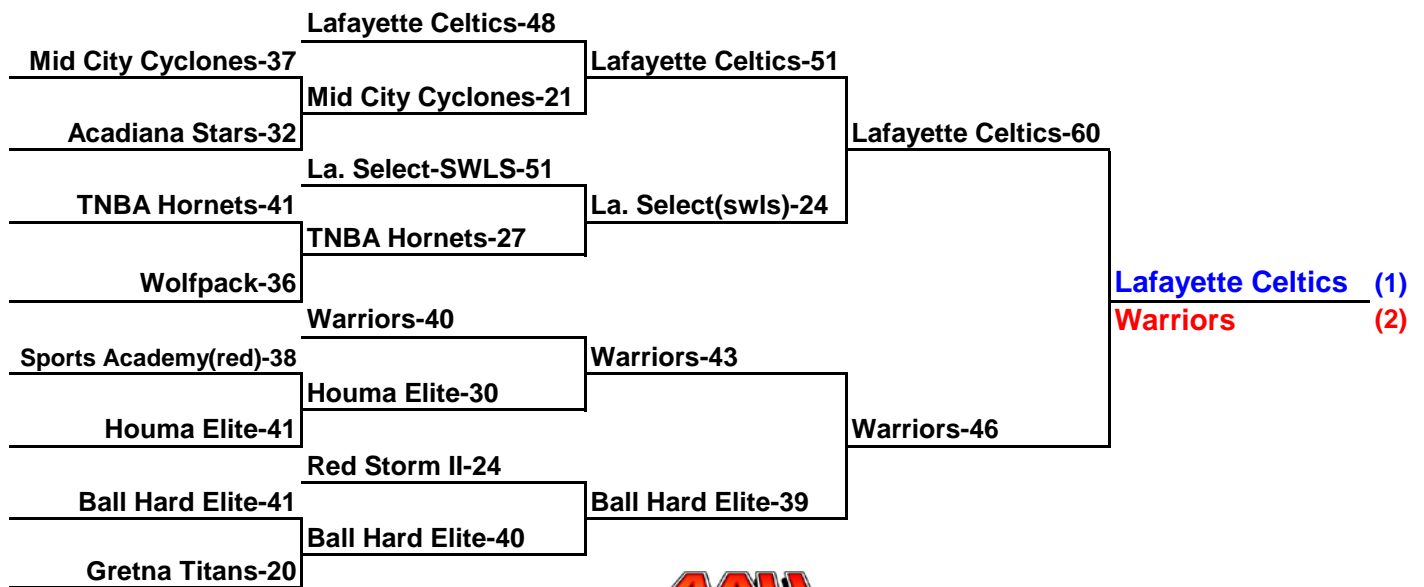

SAAU 2012 Louisiana DISTRICT Championship - 8th Grade Div. II

home on top
vist. on bottom