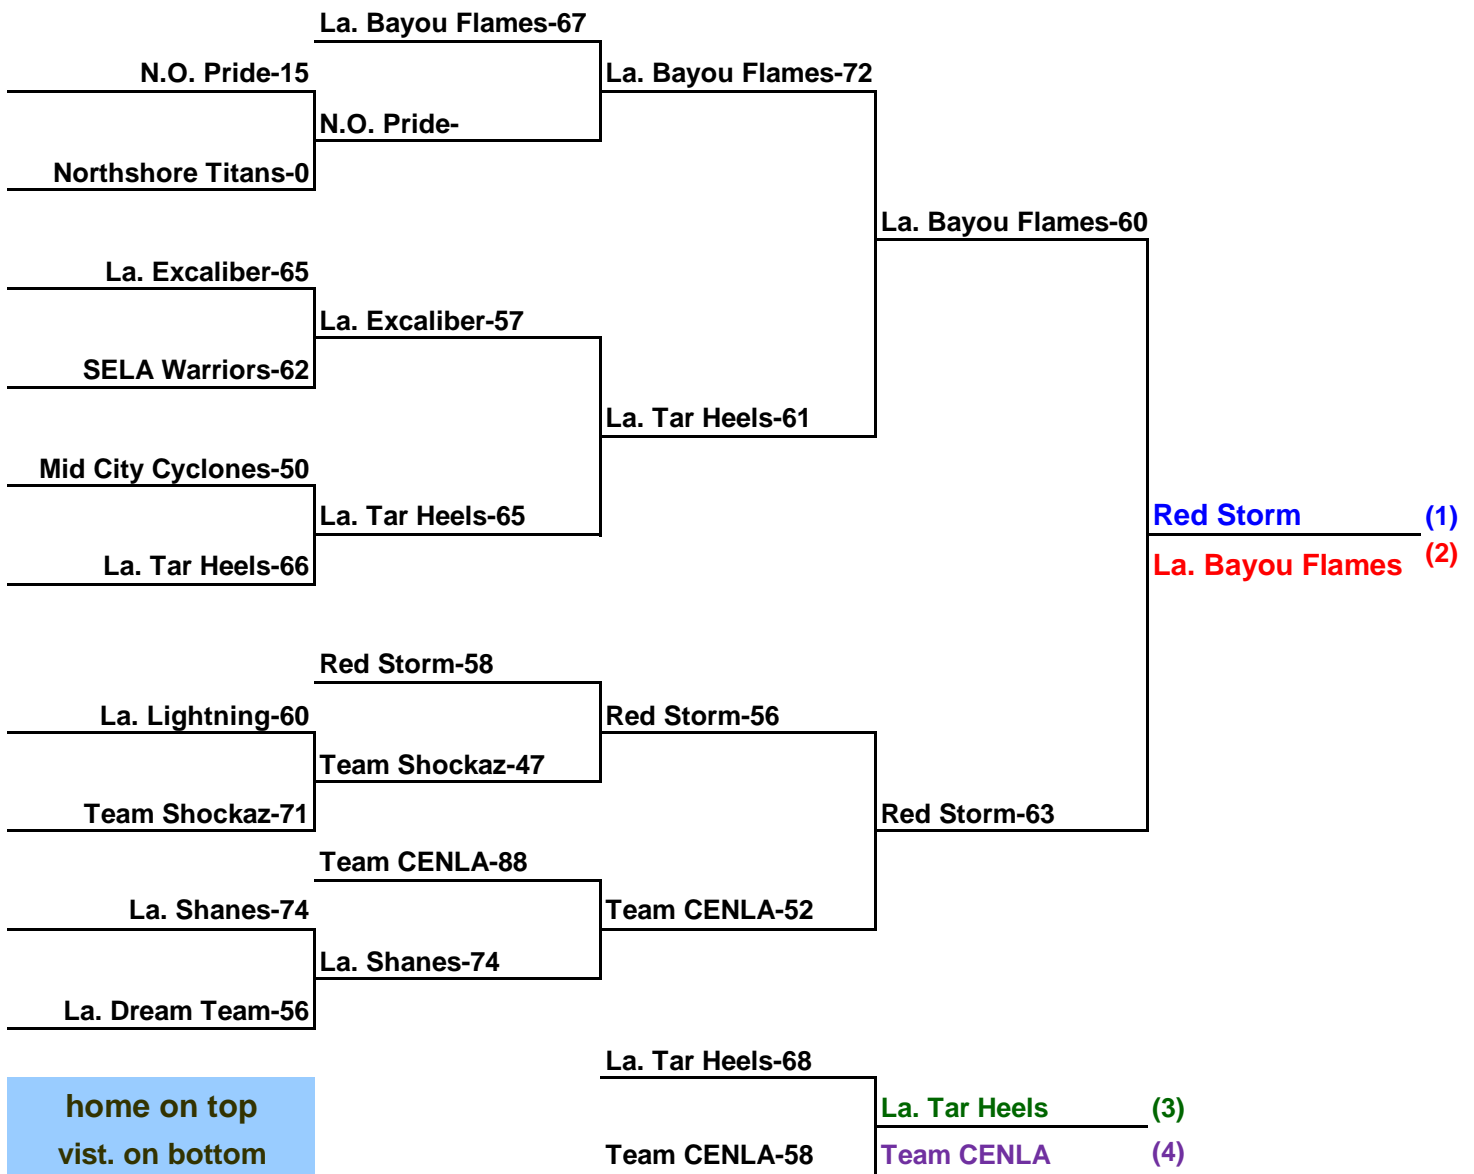

SAAU 2012 Louisiana DISTRICT Championship 11th Grade

SAAU 2011 Louisiana 2nd Grade District Results

La. Legends	22	Mid City Cyclones	11
N.O. Stallions	20	Mid City Cyclones	18
La. Legends	4	N.O. Stallions	2

Champions: La. Legends

Runner Ups: N.O. Stallions

3rd place: Mid City Cyclones