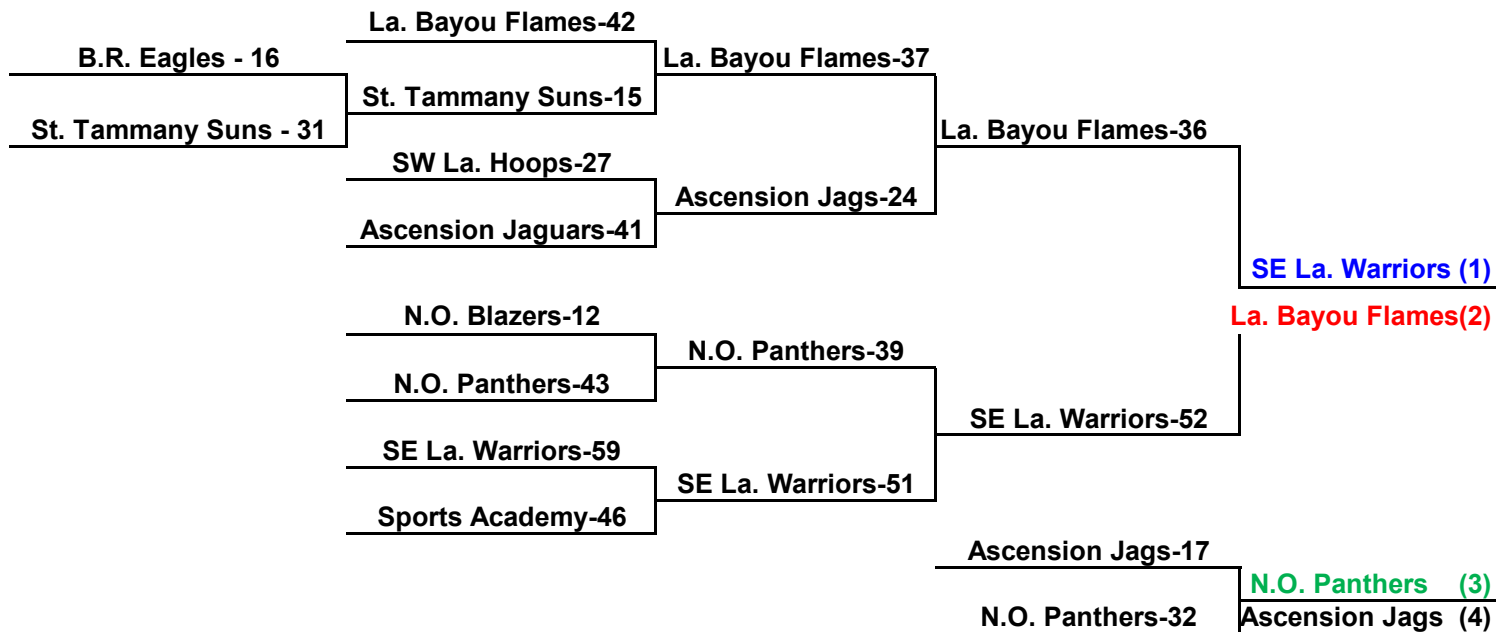

SAAU - Louisiana 2007 District Championship 11u