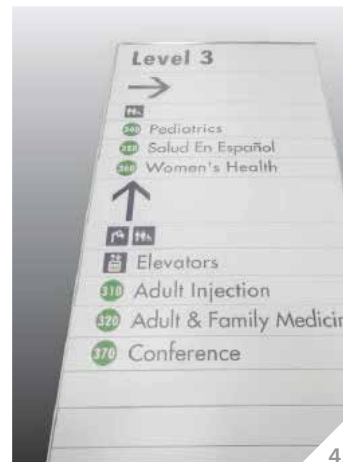

Kaiser Permanente San Francisco, CA