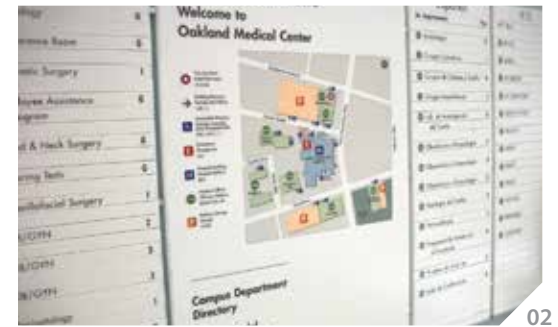

# INTERIOR SIGNS

Our interior sign products are used to identify, direct, and inform the public as they navigate their environments with ease.

- ADA Tactile Signs
- Directory / Wayfinding Signs
- Informational Signs
- Rules and Regulations Signs