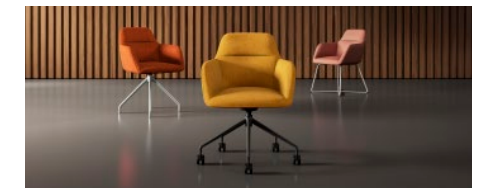

Page 12

Juggle (l to r): Terrain | Fall Leaf with Silver base; Momentum Beta | Quince with Black base; Wellesley | Chili with Silver base

See our reference guide for all finishes shown in this brochure. Please request samples to view before specifying, as the colors, materials, and finishes featured within our printed and electronic literature may vary due to the printing processes and/or viewing method used. Availability of finishes and materials shown within this brochure may vary due to manufacturers' lifecycle management.