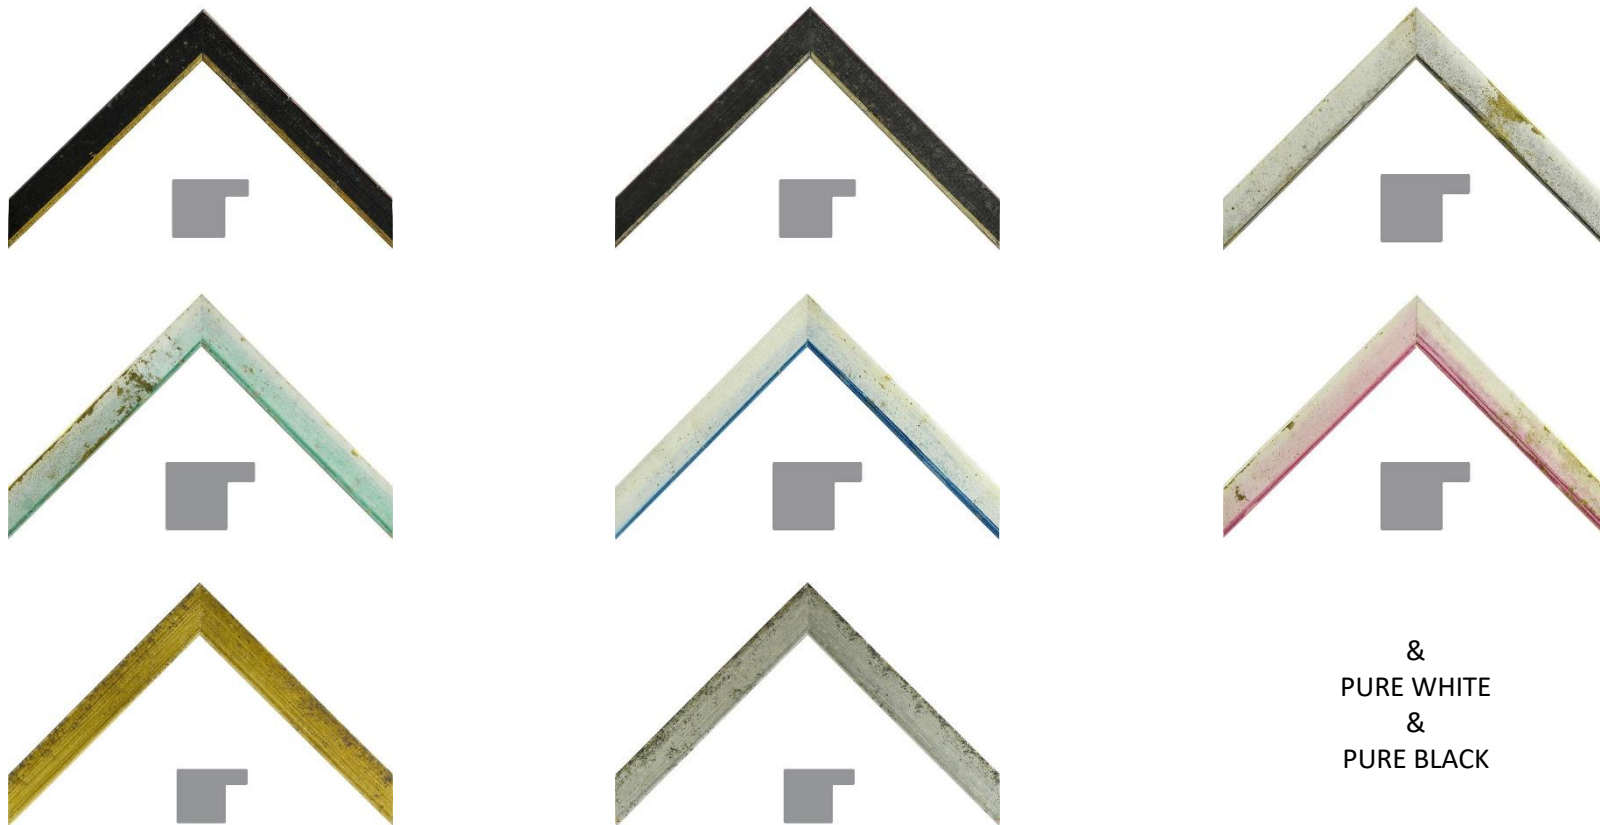

OYSTER BAY FRAME SHOP VALUE PACKAGE (2024) – ALL OPTIONS IN 0.75" Only

Any of the above ten moldings, with Conservation Clear Glass, includes fit.
No mat, spacer extra & de-fitting + 25%.

Up to:

12"x16", **\$99**, +\$19 w/ spacer
16"x20", **\$149**, +\$29 w/ spacer
20"x30", **\$199**, +\$39 w/ spacer