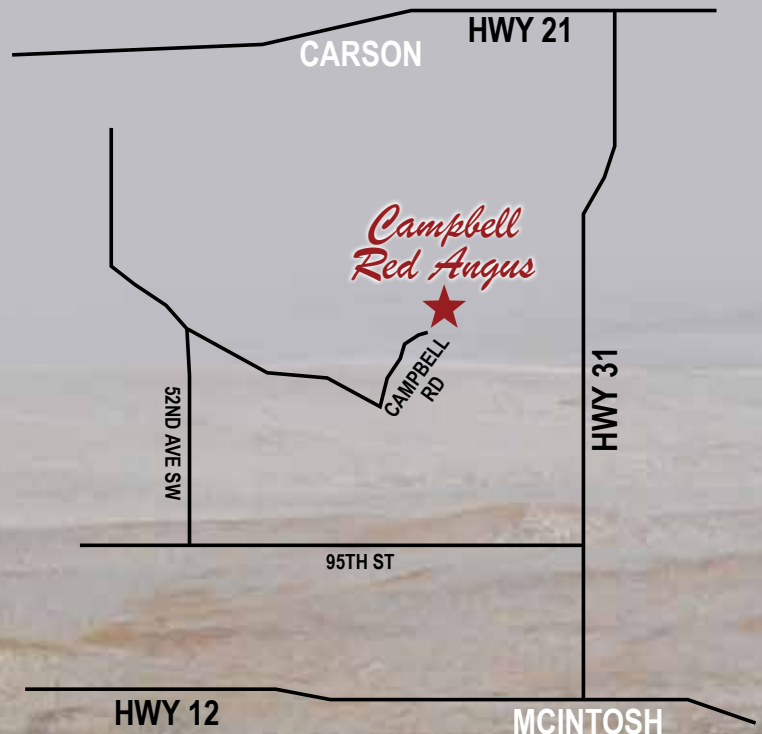

Watch & bid on the sale: www.dvauction.com

DVAuction
Broadcasting Real-Time Auctions

Video available at www.campbellredangus.com