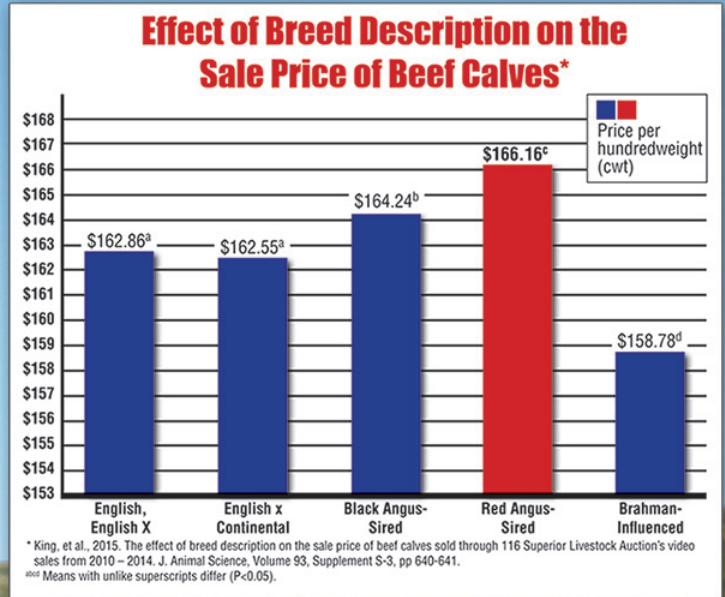

Achieve it!

RETURN ON INVESTMENT

Red Angus genetics will improve your return on investment!

"For 10 to 15 years all the buyers ever talked about was black calves, and the black calves always brought more than everything else. Now I can honestly say that good Red Angus calves outsell the black calves and I know the Red Angus bred heifers will outsell black Angus bred heifers of equal quality every day."

— Jim Davis, Superior Livestock Auction

Independent research shows Red Angus-sired calves sold for a higher price than all other breed groups. Red Angus bulls make a positive difference in your breeding program's bottom line.

Invest in your future today!

Red Angus Marketing Programs

- Free-Enrollment Tag Programs
- Dedicated Feeder Calf Sales
- Free Marketing Assistance from RAAA Staff
- Red Angus Grids
  - Tyson's Choice+ Premium Grid
  - Greater Omaha's G.O. Red Grid

Contact the Association today for more information on achieving the most return on your Red Angus investment.

Ranch Tested. Rancher Trusted.

Red Angus

RedAngus.org
(940) 387-3502