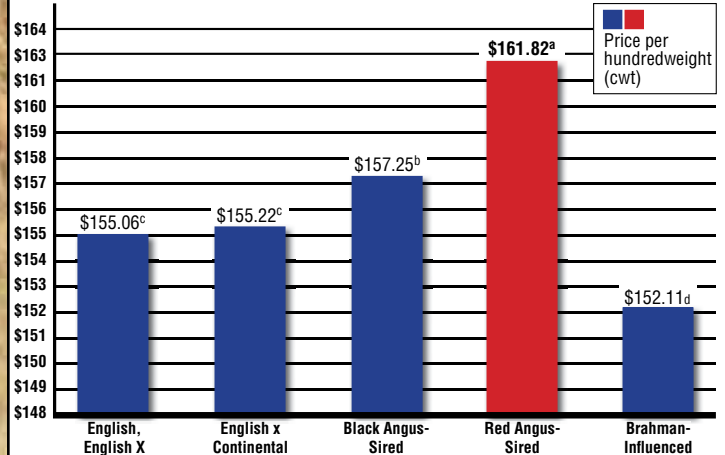

Breed and Gender Interact to Affect the Sale Price of Beef Heifer Calves*