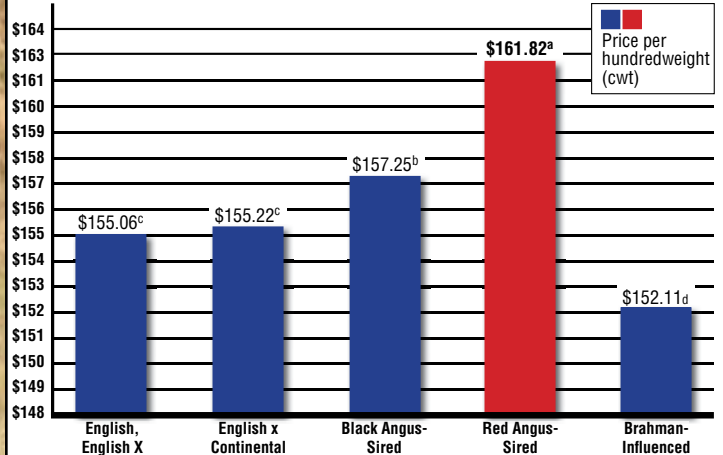

Breed and Gender Interact to Affect the Sale Price of Beef Heifer Calves*