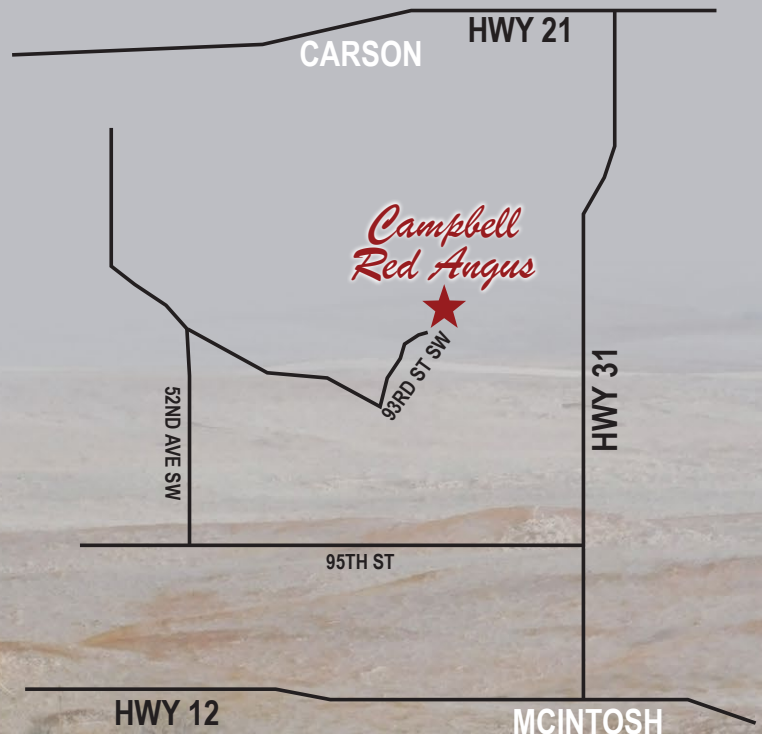

Watch & bid on the sale: www.dvauction.com

DVAuction
Broadcasting Real-Time Auctions

Video available at www.campbellredangus.com