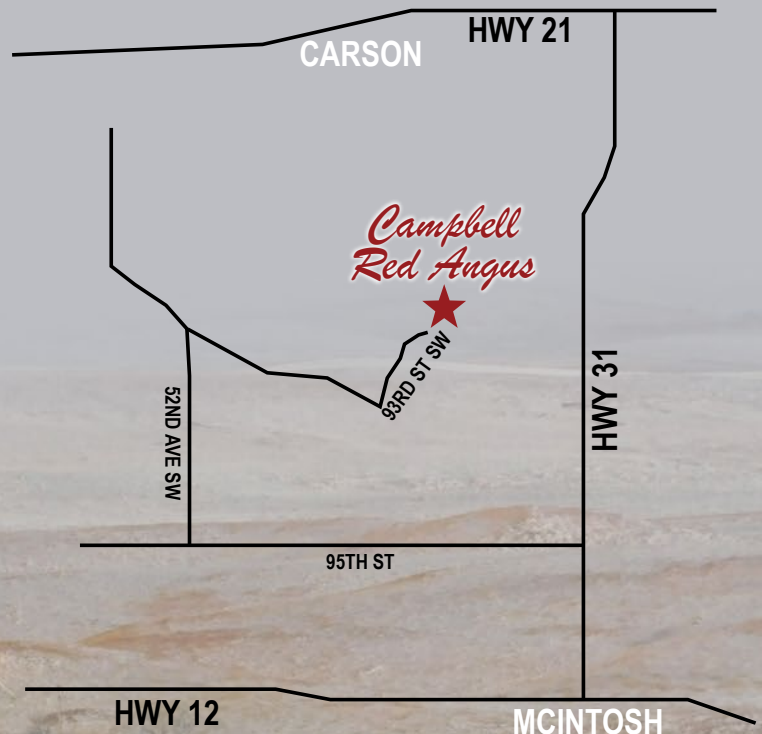

MCINTOSH, SOUTH DAKOTA

Follow the signs

Come early for rolls and coffee • Complimentary Lunch 11:30 am (MT)

SCAN THIS QR CODE WITH PHONE
CAMERA TO OPEN LOCATION IN MAPS

LOCATION COORDINATES:
46.073094, -101.434575