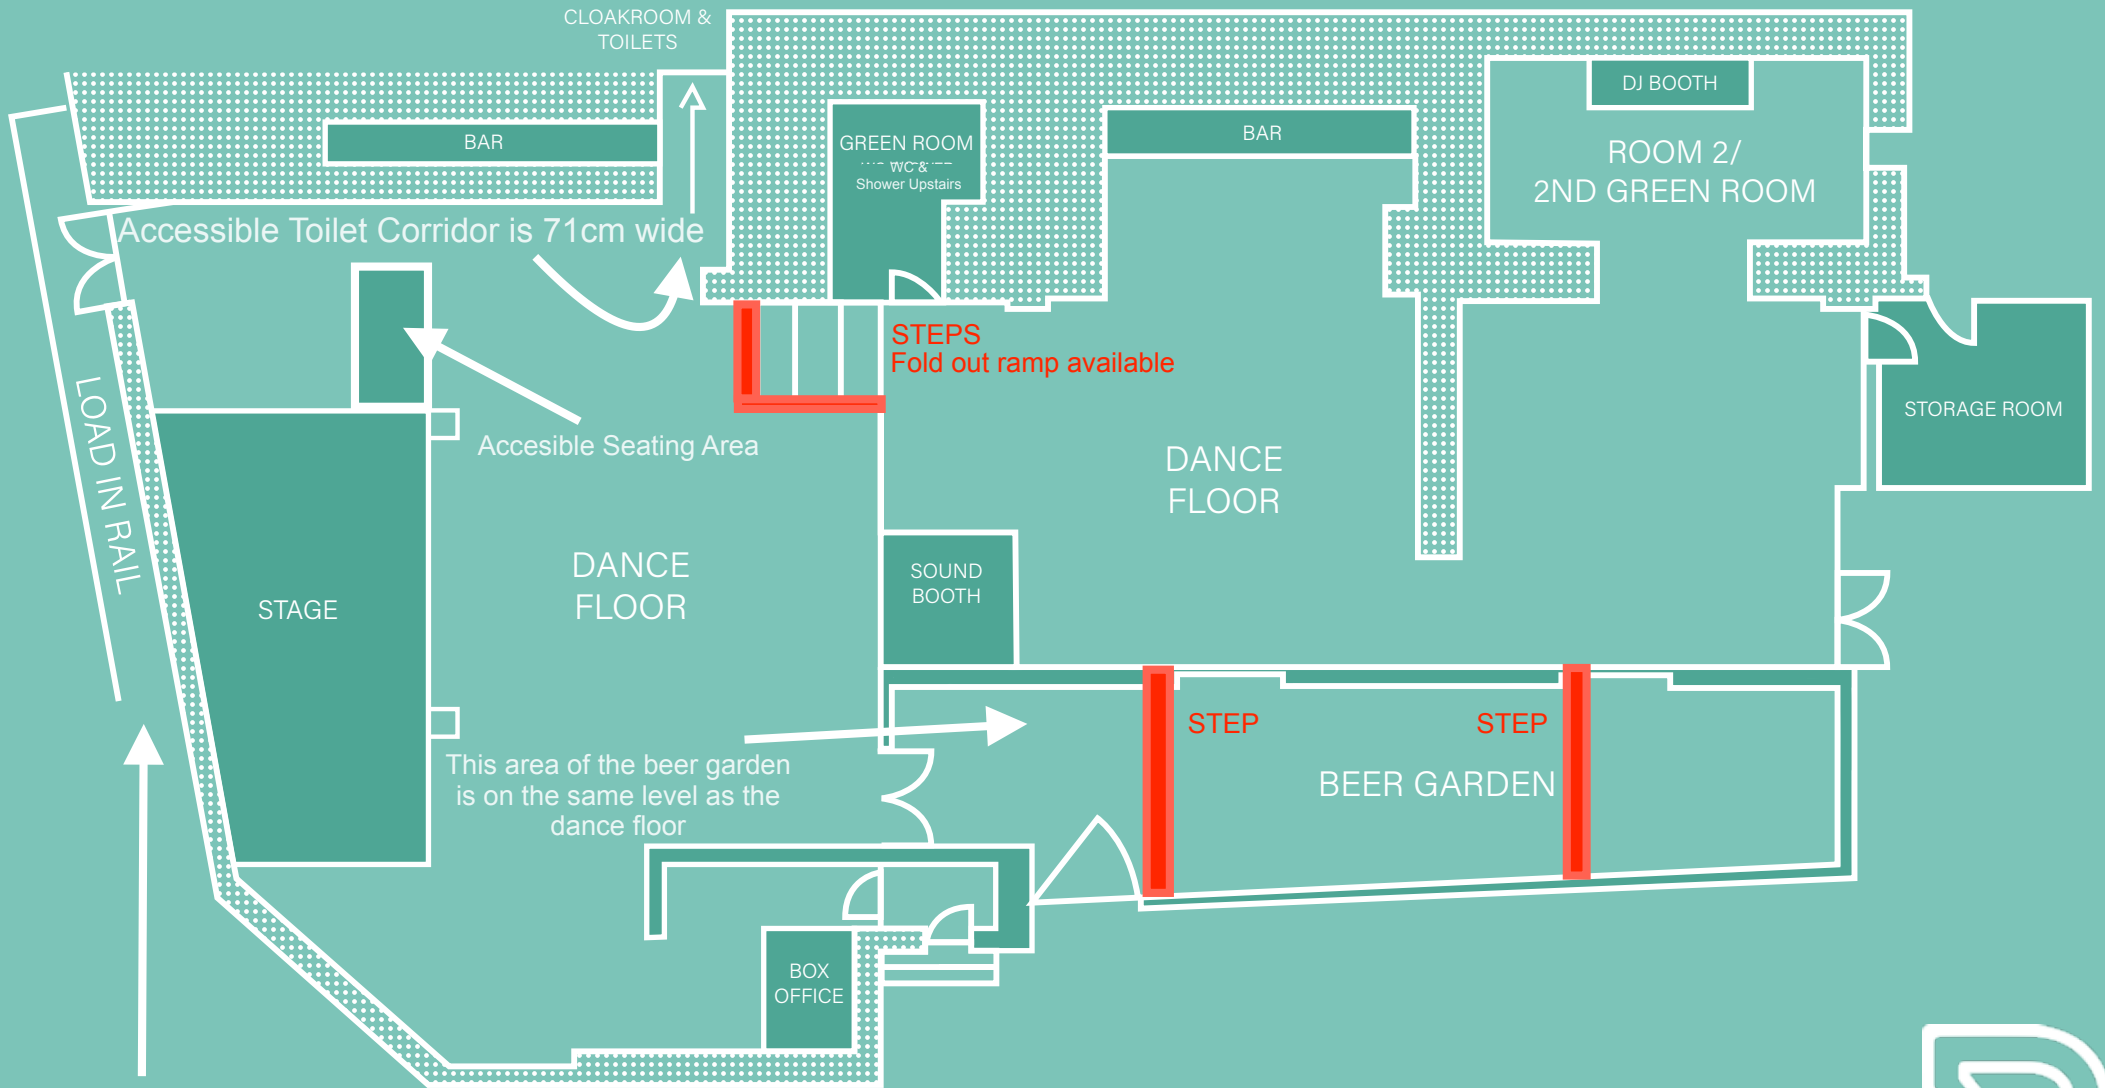

Rebellion Floor Plan

Wheelchair Access