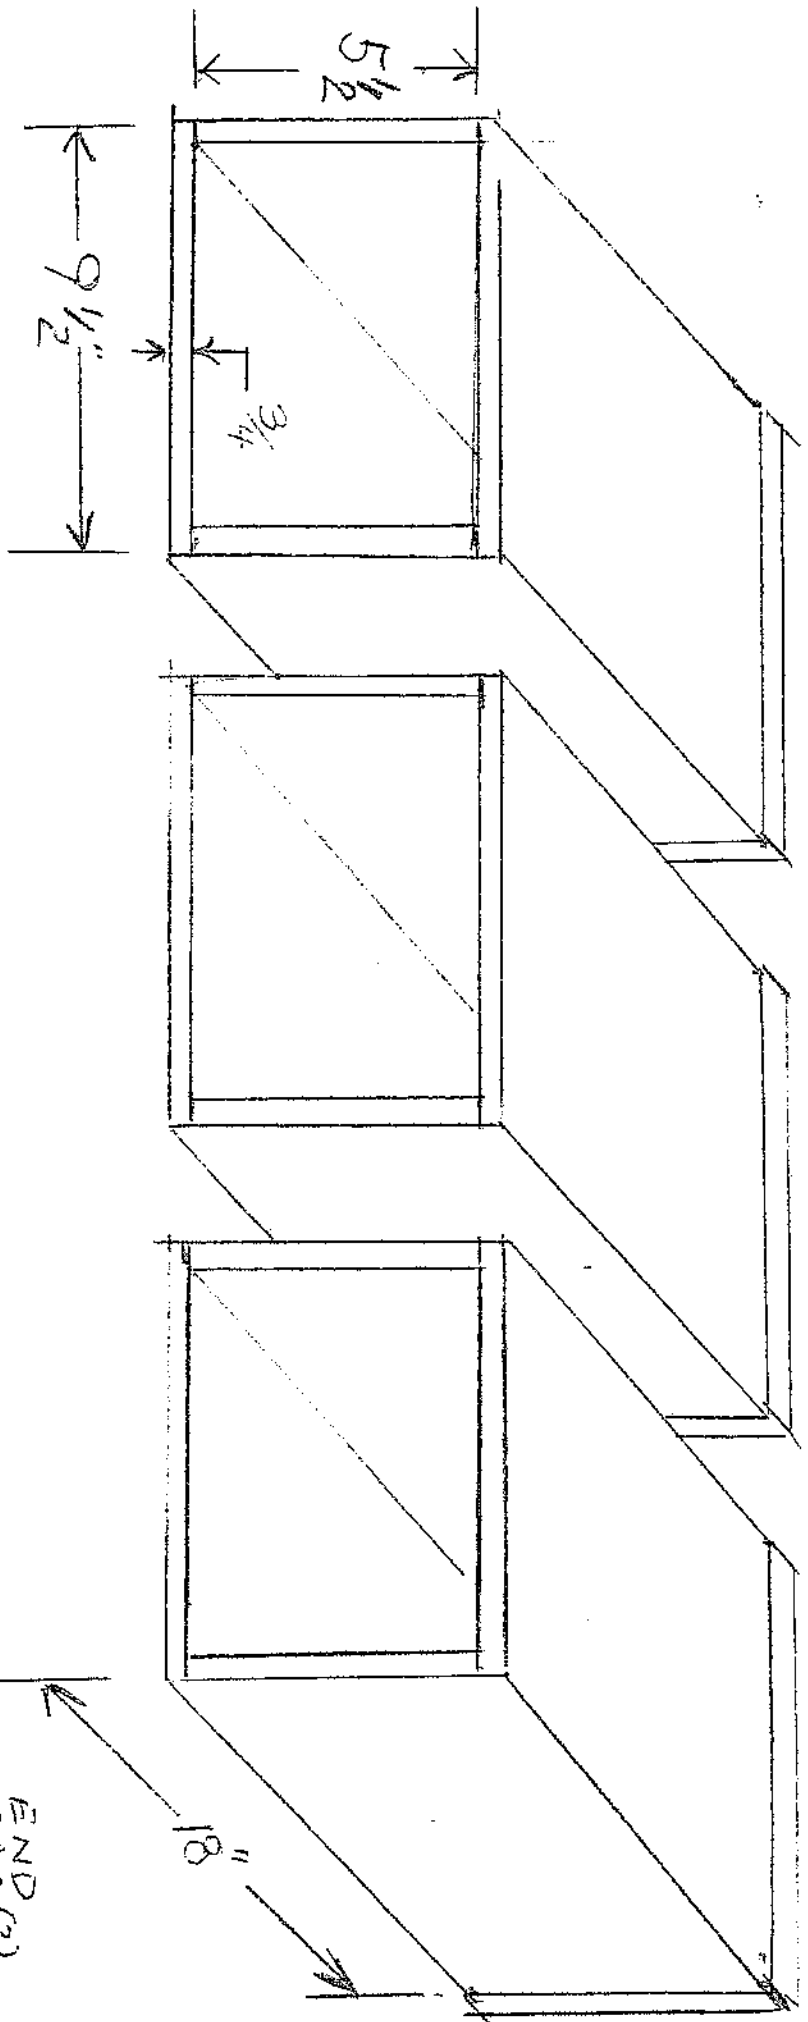

NAIL BOX SUPPORT

TJUW

NEWSPAPER / CIRCULAR BOX

Material	DIMENSIONS Actual	Quantity
TOP Boards	$3/4 \times 9\frac{1}{2} \times 18$	6
SIDE Boards	$3/4 \times 5\frac{1}{2} \times 18$	6
END CAP	$3/4 \times 9\frac{1}{2} \times 7$	3

TJW

BOX SUPPORT

TJW

T-RIM/ST: SUPPORT (4)

NOTE:
MADE FROM
9" WIDTH BOARD
x 3/4"

SUPPORT POST

TJW

SURPROB (REV 001)

UPPER
ANGLE CUT

LOWER
ANGLE
CUT

Your Store:
Rochester Hills, MI

Your Store: Rochester Hills, MI

Postal Pro 9-in x 11-in Plastic Black Post Mount Mailbox

Item # 348675 | Model #: PP1000BL

\$18.97

Alternatives?