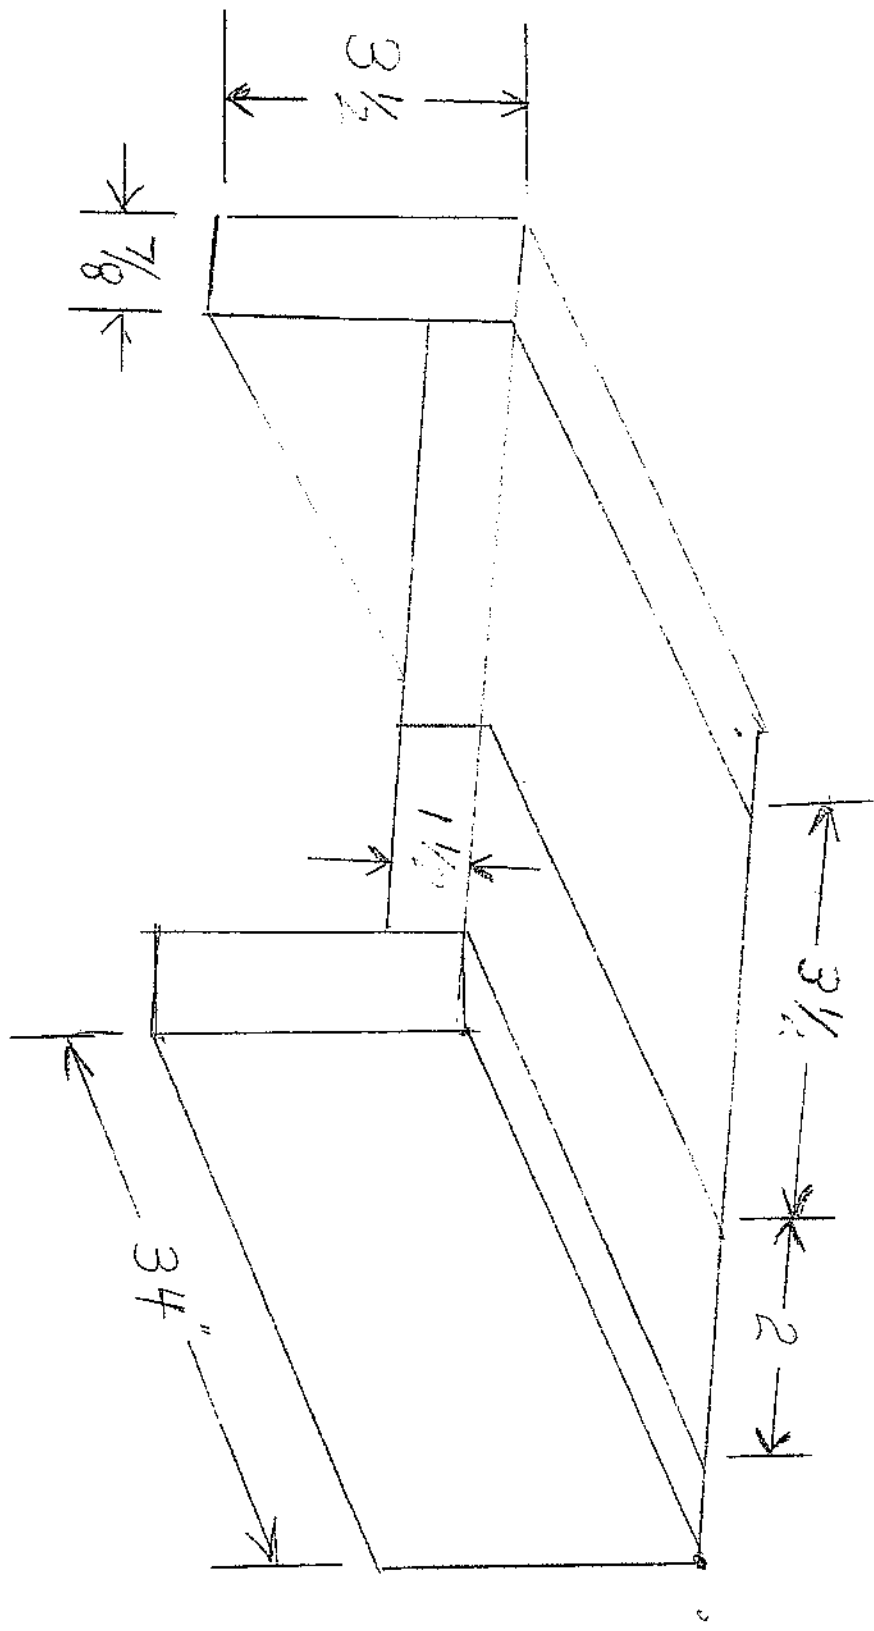

NAIL BOX SUPPORT

TJUW

NEWSPAPER / CIRCULAR BOX

Material	DIMENSIONS Actual	Quantity
TOP Boards	$3/4 \times 9\frac{1}{2} \times 18$	6
SIDE Boards	$3/4 \times 5\frac{1}{2} \times 18$	6
END CAP	$3/4 \times 9\frac{1}{2} \times 7$	3

TJW

BOX SUPPORT

TJW

T-RIM/ST: SUPPORT (4)

NOTE:
MADE FROM
9" WIDTH BOARD
x 3/4"

SUPPORT POST

TJW

SURPROB (REV 001)

UPPER
ANGLE CUT

LOWER
ANGLE
CUT

Your Store:
Rochester Hills, MI

Your Store: Rochester Hills, MI

Postal Pro 9-in x 11-in Plastic Black Post Mount Mailbox

Item # 348675 | Model #: PP1000BL

\$18.97

Alternatives?