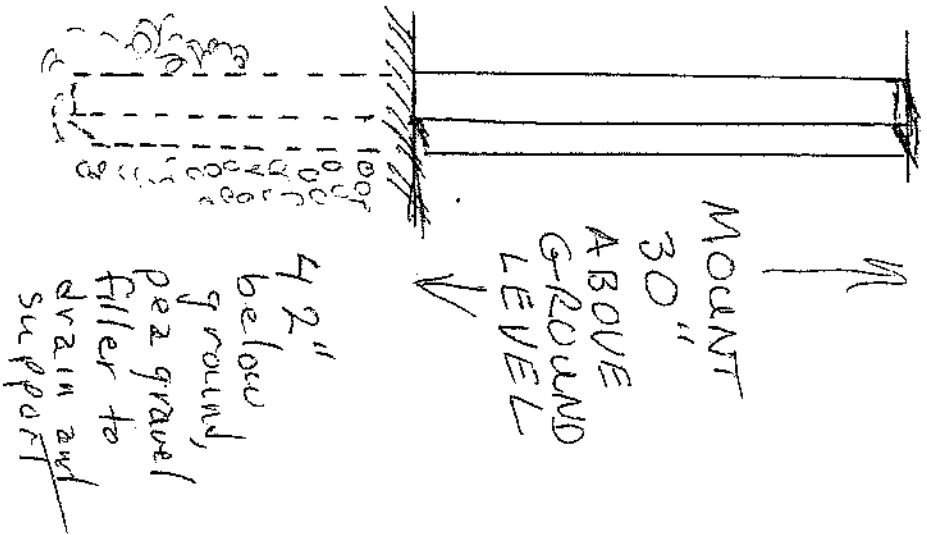

TJW

BOX SUPPORT

TJW

T-RIM/ST: SUPPORT (4)

NOTE:
MADE FROM
9" WIDTH BOARD
x 3/4"

SUPPORT POST

TJW

SURPROB (REV 001)