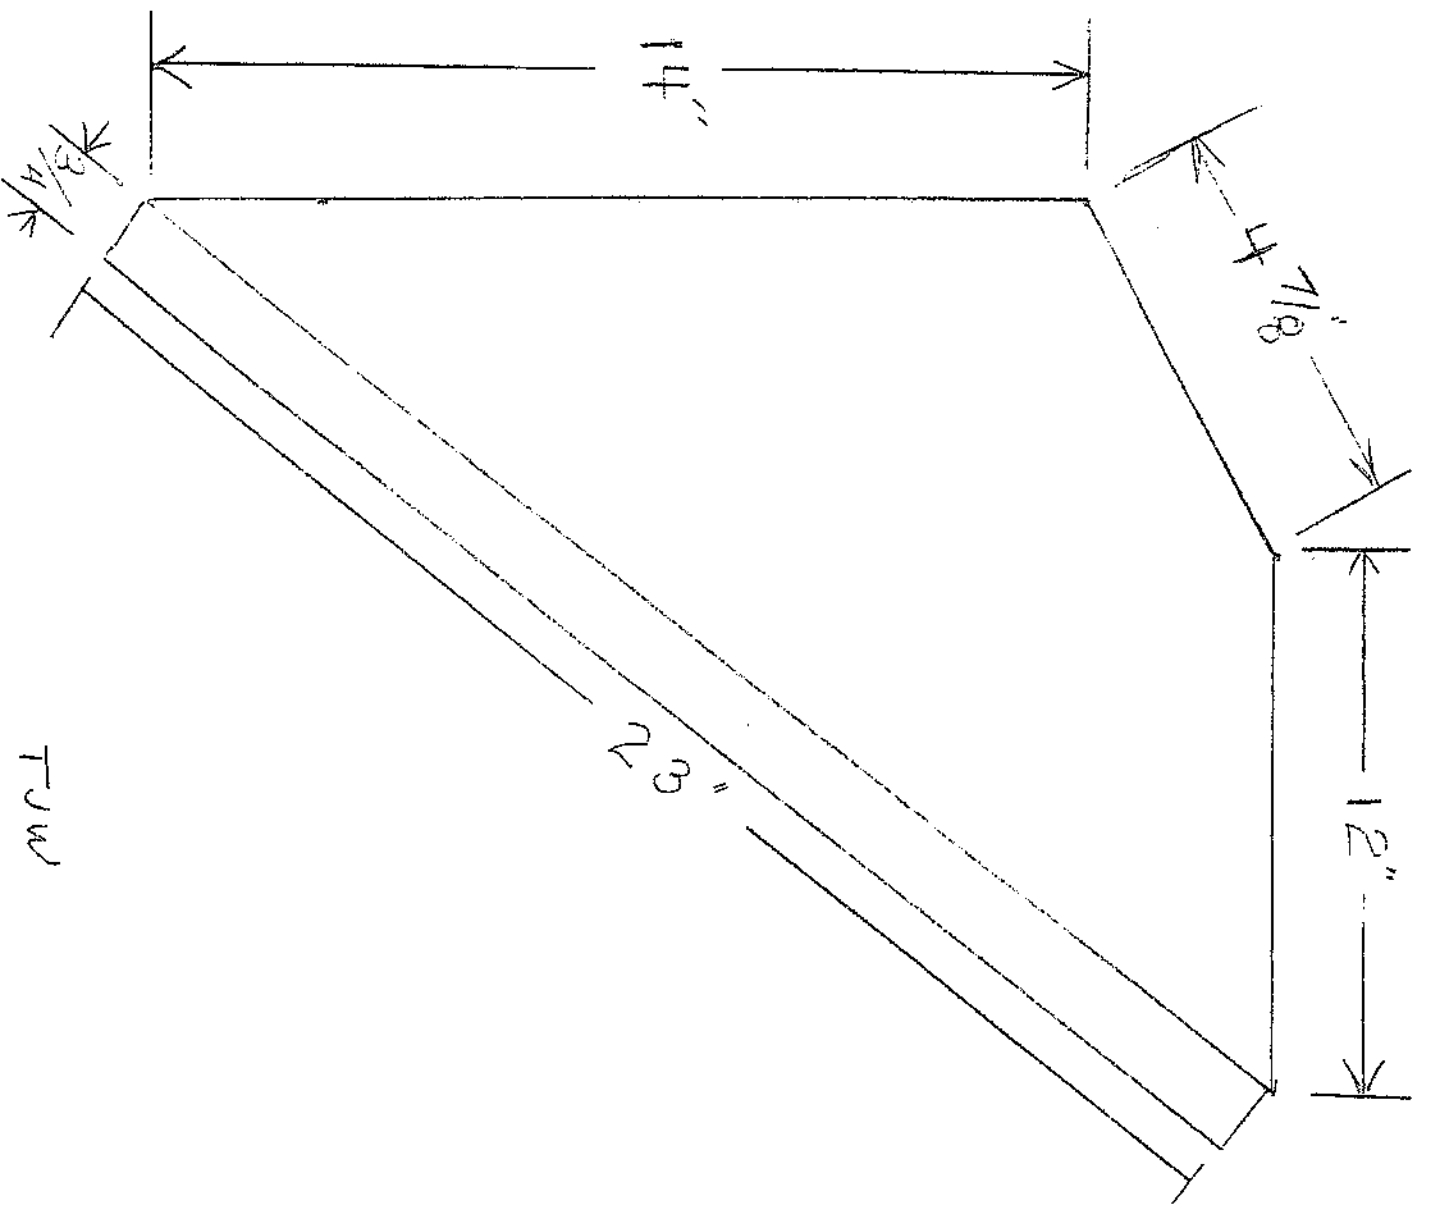

NAIL BOX SUPPORT

TJUW

NEWSPAPER / CIRCULAR BOX

Material	DIMENSIONS Actual	Quantity
TOP Boards	$3/4 \times 9\frac{1}{2} \times 18$	6
SIDE Boards	$3/4 \times 5\frac{1}{2} \times 18$	6
END CAP	$3/4 \times 9\frac{1}{2} \times 7$	3

TJW

BOX SUPPORT

TJW

T-RIM/ST: SUPPORT (4)

NOTE:
MADE FROM
9" WIDTH BOARD
x 3/4"

SUPPORT POST

TJW

SURPROB (REV 001)