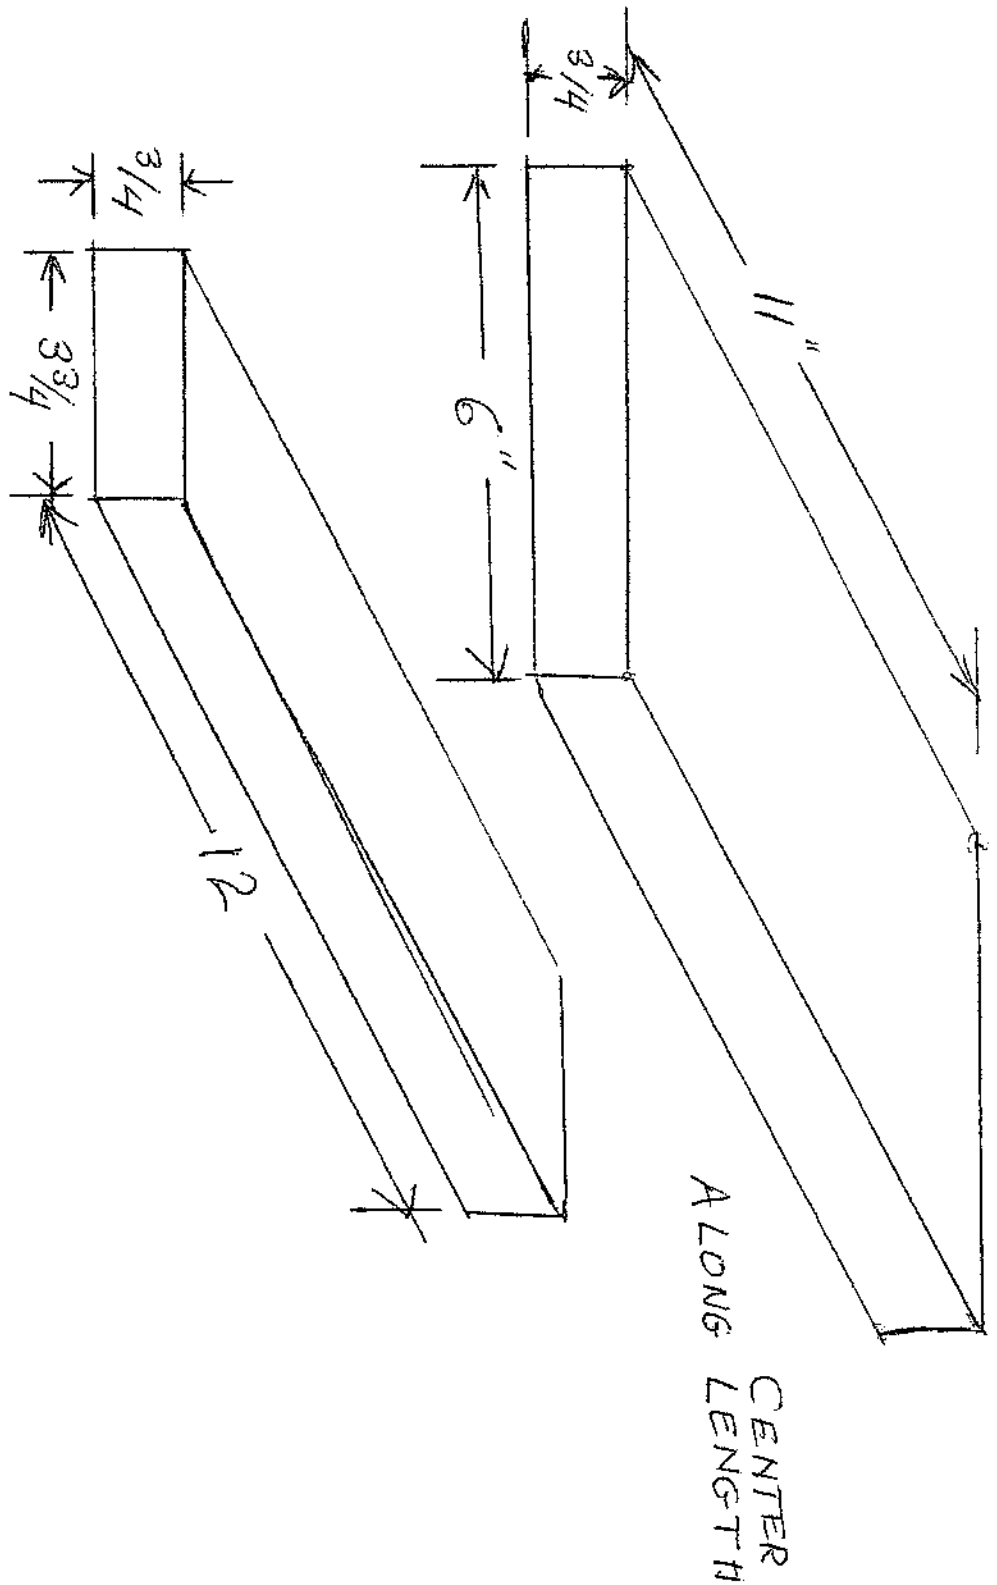

NAIL BOX SUPPORT

TJUW

NEWSPAPER / CIRCULAR BOX

Material	DIMENSIONS Actual	Quantity
TOP Boards	$3/4 \times 9\frac{1}{2} \times 18$	6
SIDE Boards	$3/4 \times 5\frac{1}{2} \times 18$	6
END CAP	$3/4 \times 9\frac{1}{2} \times 7$	3

TJW

BOX SUPPORT

TJW

T-RIM/ST: SUPPORT (4)

NOTE:
MADE FROM
9" WIDTH BOARD
x 3/4"

SUPPORT POST

TJW

SURPROB (REV 001)