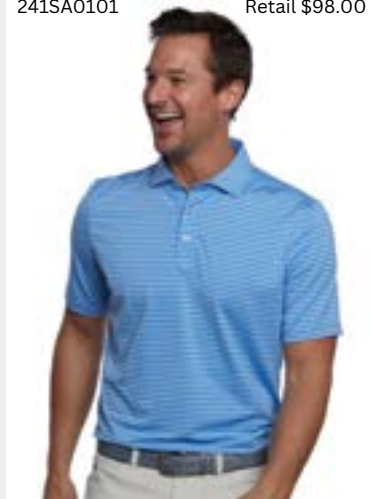

Retail \$168.00

241SA0101

Retail \$98.00

000SA0005

Retail \$98.00

STITCH

TM405H-453
Retail \$68.00

TW900S-416
Retail \$44.00