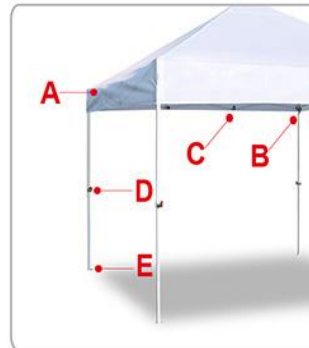

Twilight Truckers INC.

STANDARD 10x10 Canopy Tent + 4 Zipper Walls

Include: Frame + Top + Walls + Roller Bag
 Top Fabric: 500D Polyester Meets CPAI-84 Fire Certification
 Wall Fabric: 150D Polyester Meets CPAI-84 Fire Certification
 Roller Bag: Easy to Handle Even on Rough Ground.

Bonus : 4PC-Pack Standard Sand Weight Bags (Style May Differ)

A couple of things about this Canopy tent is as follows:

- It is made with Squared aluminum construction.
- If a part breaks you can order parts for it to be replaced.

Standard 10x10 Canopy Tent Features

If you would like a ticket to WIN this GREAT Canopy Tent, see any Twilight member and they would gladly sell you a ticket or 2. Tickets are \$5 each.

1. Wall assemble to top by Velcro: Quick and easy
2. Wall assemble to leg by Velcro: Easy and strong.
3. Mesh screen wall with roll up curtain: keep air circulating and prevent the nasty bugs.