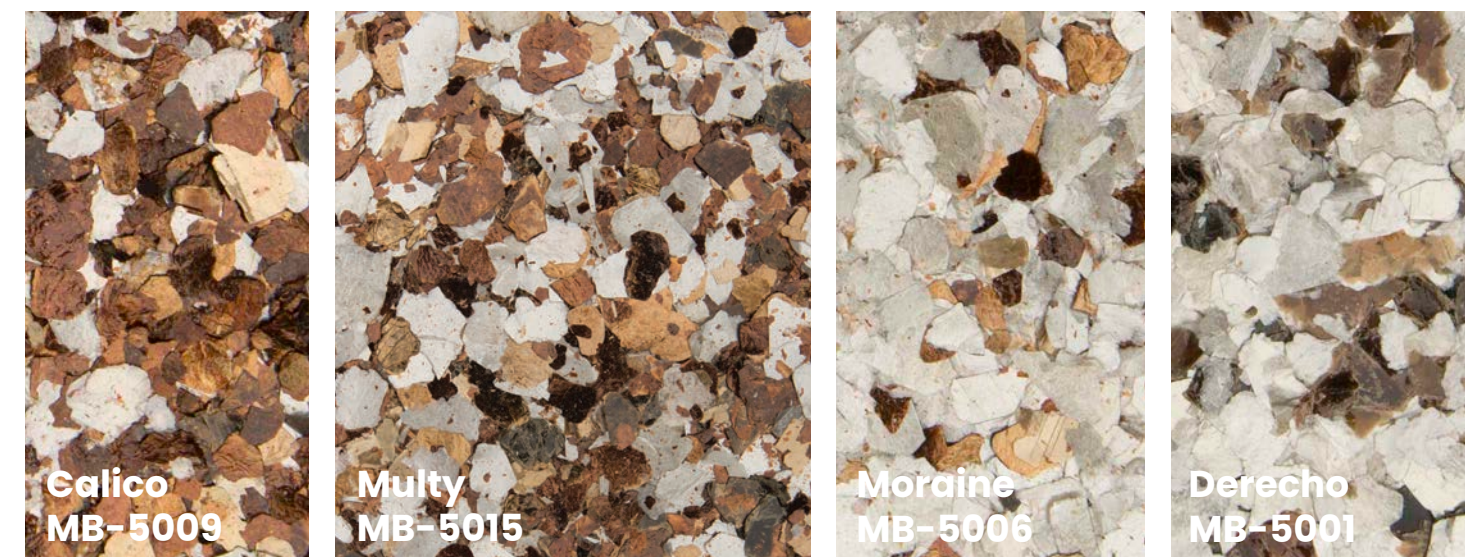

MICA enriches and elevates any environment with its natural lustrous properties. These unique metallic flakes are available in 7 standard colors, 3 size profiles, and 12 signature blends.

Both high-density and standard MICA can be added to accent signature FLAKE blends. Solid colored MICA and signature blends can be installed alone to create a metallic finish that cannot be achieved with engineered materials.

signature blends