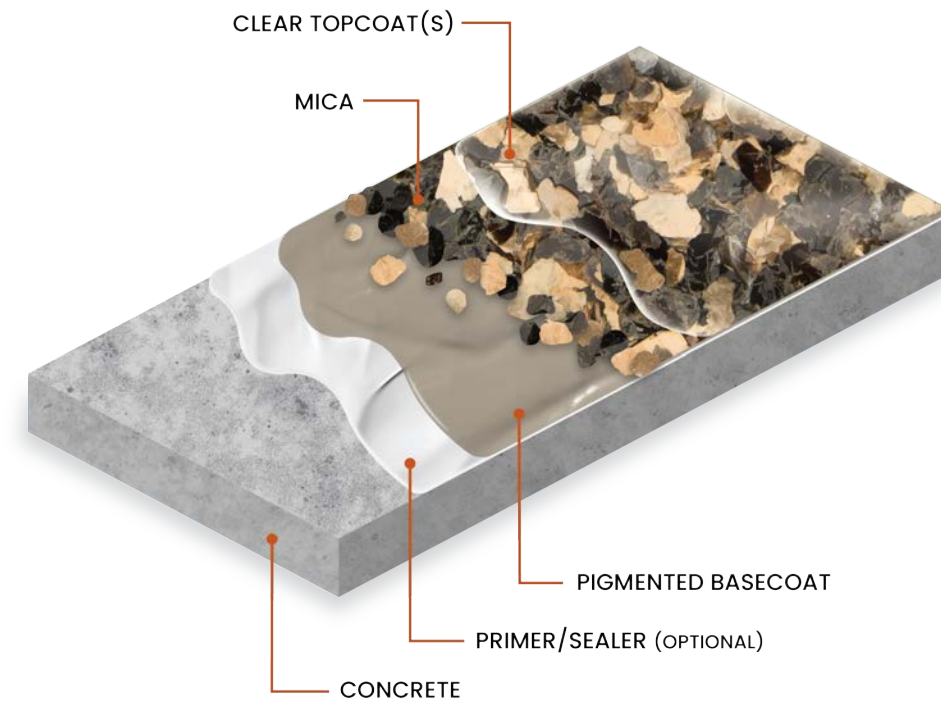

product information

metallic luster

MICA enriches and elevates any environment with its lustrous properties. MICA is a sheet silicate mineral which includes muscovite, phlogopite, biotite, and clintonite and possesses a natural metallic shine that can not be replicated with synthetic materials.

hygienic and seamless protection

Resinous and high-performance flooring systems create seamless surfaces that are extremely durable and easy to maintain. The non-porous surface makes spills easy to clean and provides superior protection against the growth of mold and bacteria compared to tile and grout options.

Derecho
MB-5001

MICA floor system illustration

For best results, a clear topcoat is recommended to fully encapsulate MICA and provide a durable wearing surface.

benefits of MICA flooring systems

DURABLE

Resinous flooring systems provide superior chemical and abrasion resistance over pre-engineered floors.