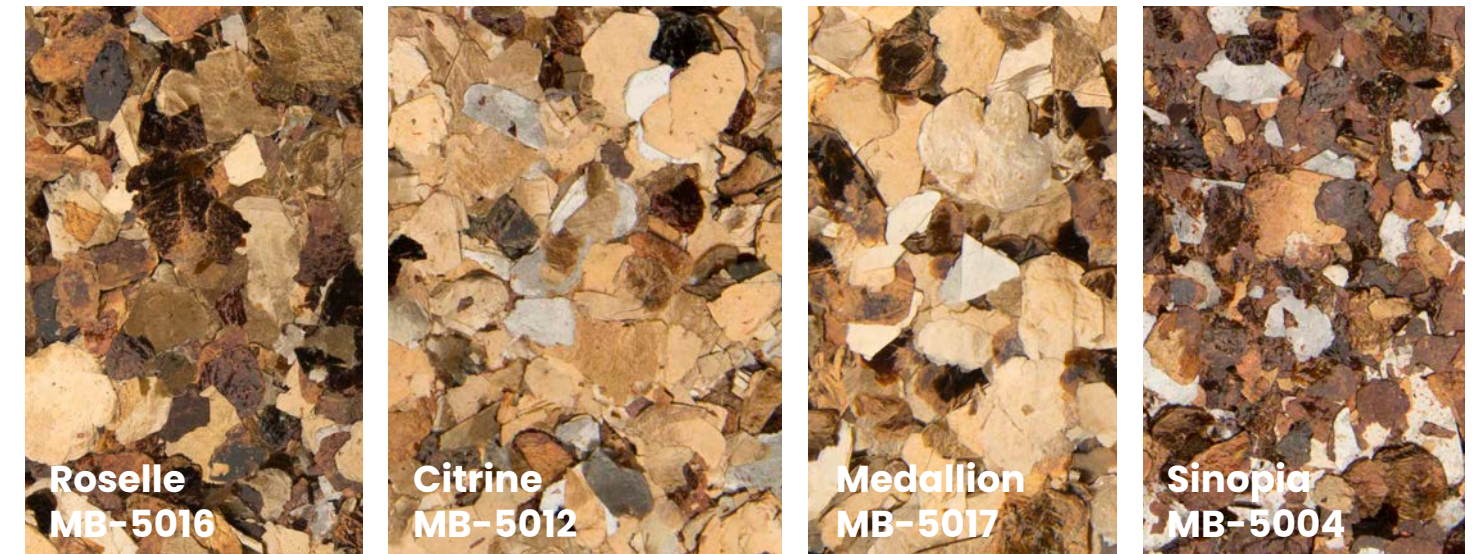

MICA enriches and elevates any environment with its natural lustrous properties. These unique metallic flakes are available in 7 standard colors, 3 size profiles, and 12 signature blends.

Both high-density and standard MICA can be added to accent signature FLAKE blends. Solid colored MICA and signature blends can be installed alone to create a metallic finish that cannot be achieved with engineered materials.

signature blends