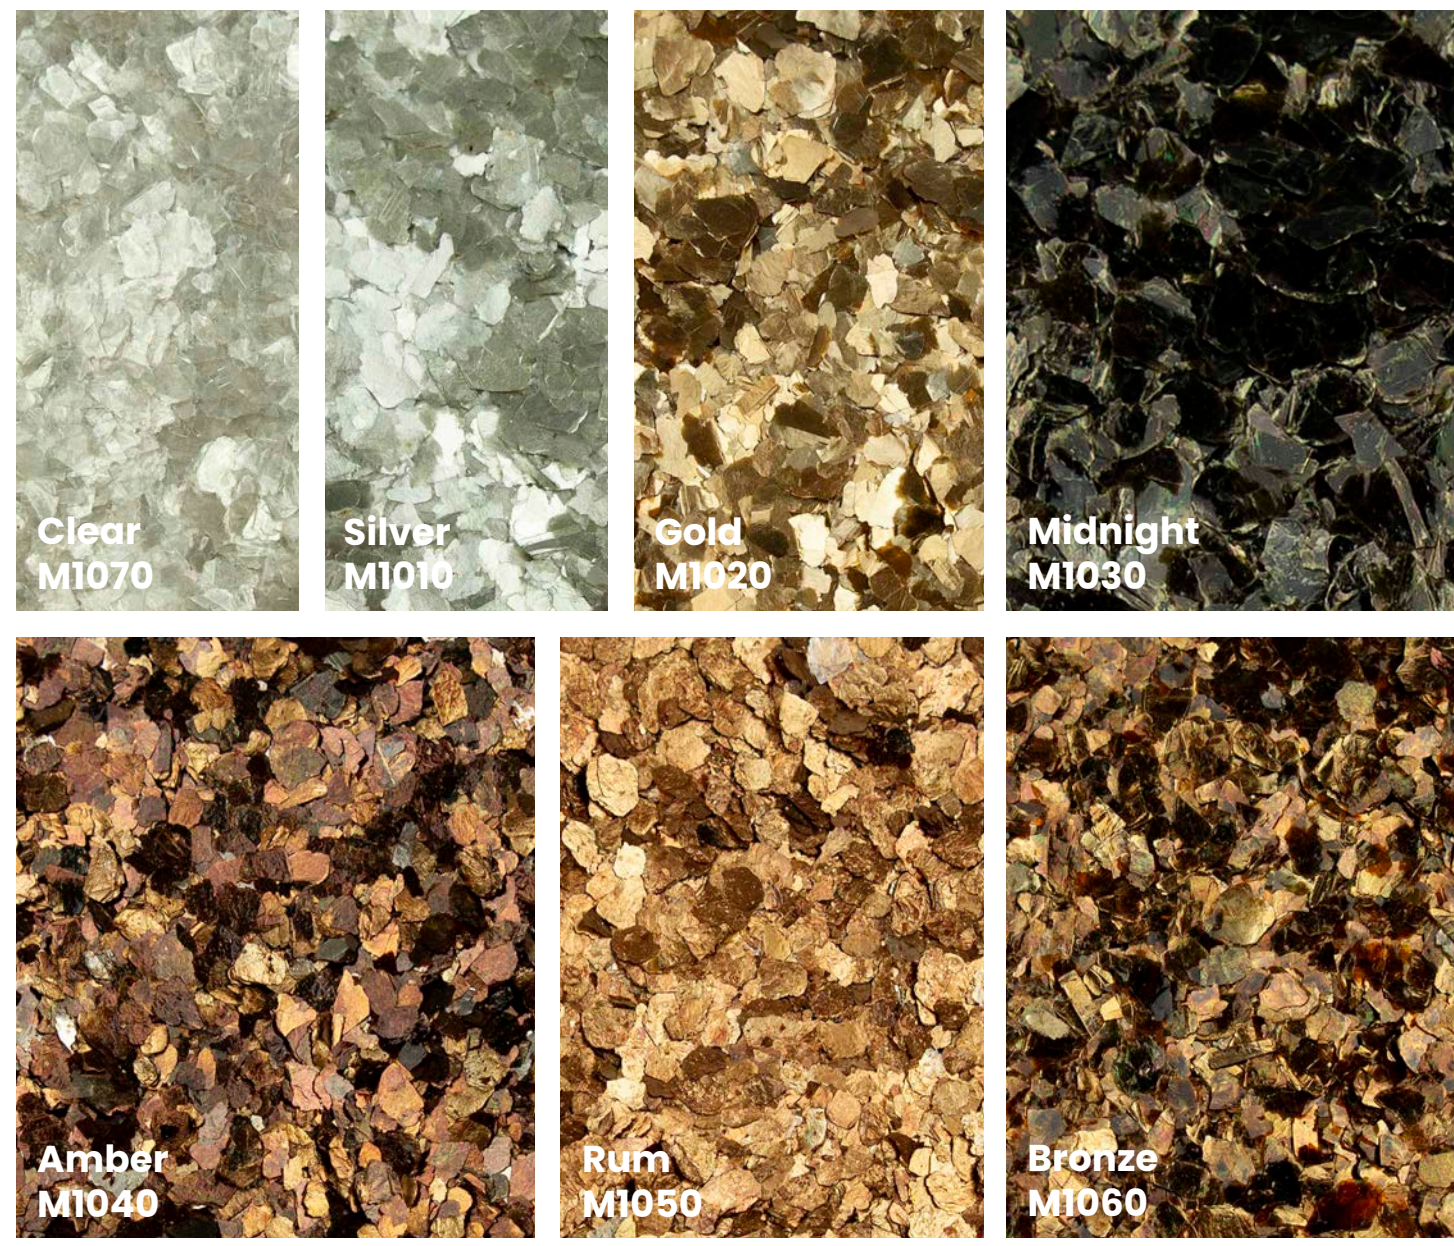

color
guide

MICA enriches and elevates any environment with its natural lustrous properties. These unique metallic flakes are available in 7 standard colors, 3 size profiles, and 12 signature blends.

Both high-density and standard MICA can be added to accent signature FLAKE blends. Solid colored MICA and signature blends can be installed alone to create a metallic finish that cannot be achieved with engineered materials.

signature blends

size profiles

8-20 mesh

4-8 mesh

2-4 mesh

DISCLAIMER: The colors shown in this catalog may not be exact due to printing process limitations. For absolute color fidelity, colors should always be chosen from physical samples.

color palette

high-density MICA

*only available in 1500 microns

DISCLAIMER: The colors shown in this catalog may not be exact due to printing process limitations. For absolute color fidelity, colors should always be chosen from physical samples.

product information

metallic luster

MICA enriches and elevates any environment with its lustrous properties. MICA is a sheet silicate mineral which includes muscovite, phlogopite, biotite, and clintonite and possesses a natural metallic shine that can not be replicated with synthetic materials.