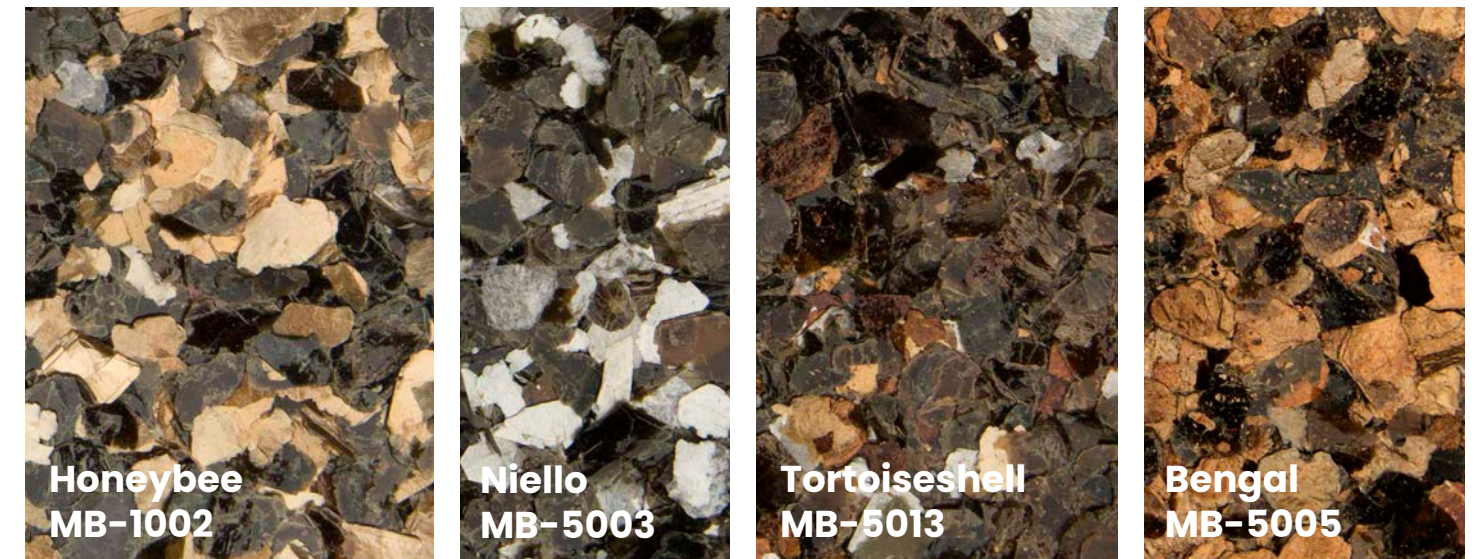

MICA enriches and elevates any environment with its natural lustrous properties. These unique metallic flakes are available in 7 standard colors, 3 size profiles, and 12 signature blends.

Both high-density and standard MICA can be added to accent signature FLAKE blends. Solid colored MICA and signature blends can be installed alone to create a metallic finish that cannot be achieved with engineered materials.

signature blends