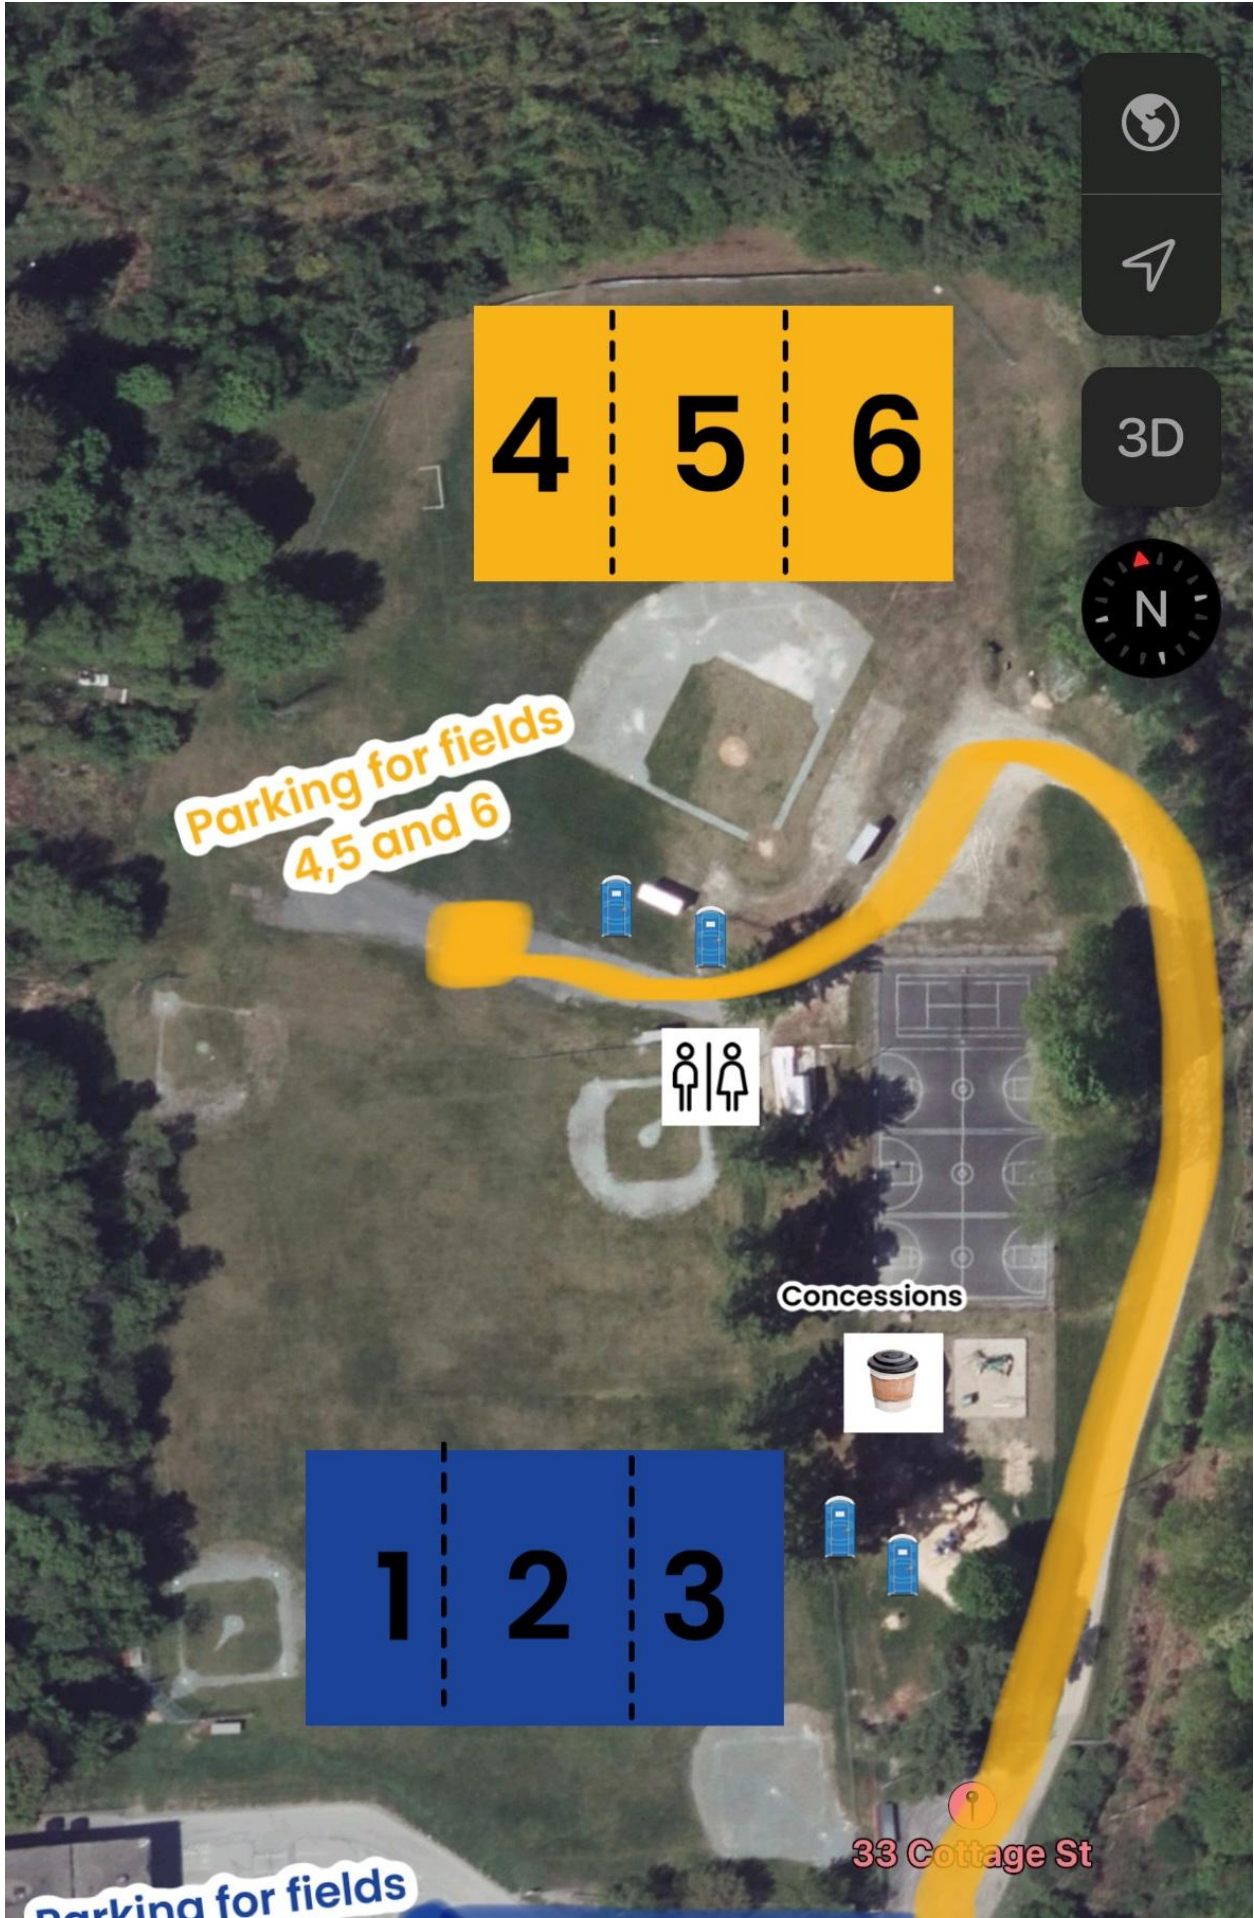

4 | 5 | 6

Parking for fields
4,5 and 6

Concessions

1 | 2 | 3

Parking for fields

33 Cottage St