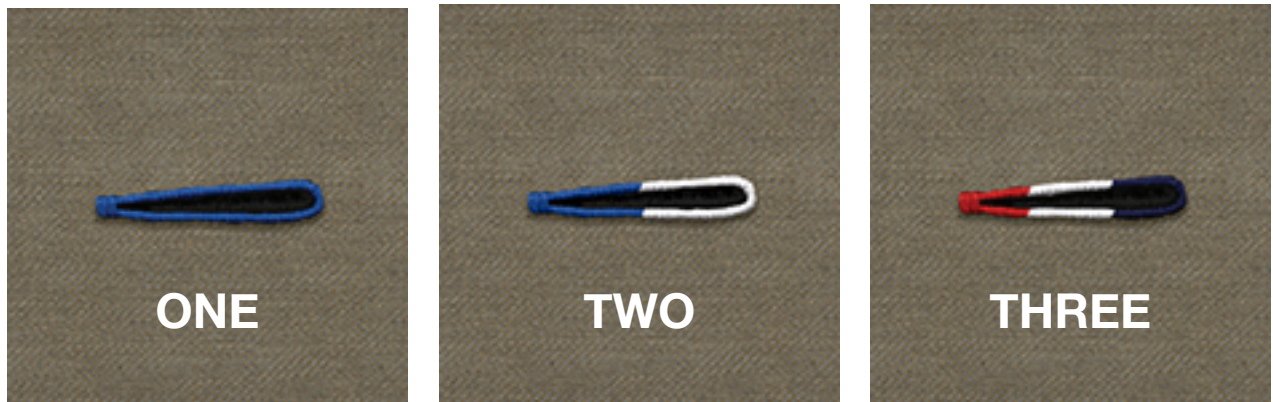

MILANESE LAPEL BUTTONHOLES

SELECT YOUR STYLE

CHOOSE COLORS

UP TO 3 COLORS - 66 THREAD COLORS AVAILABLE