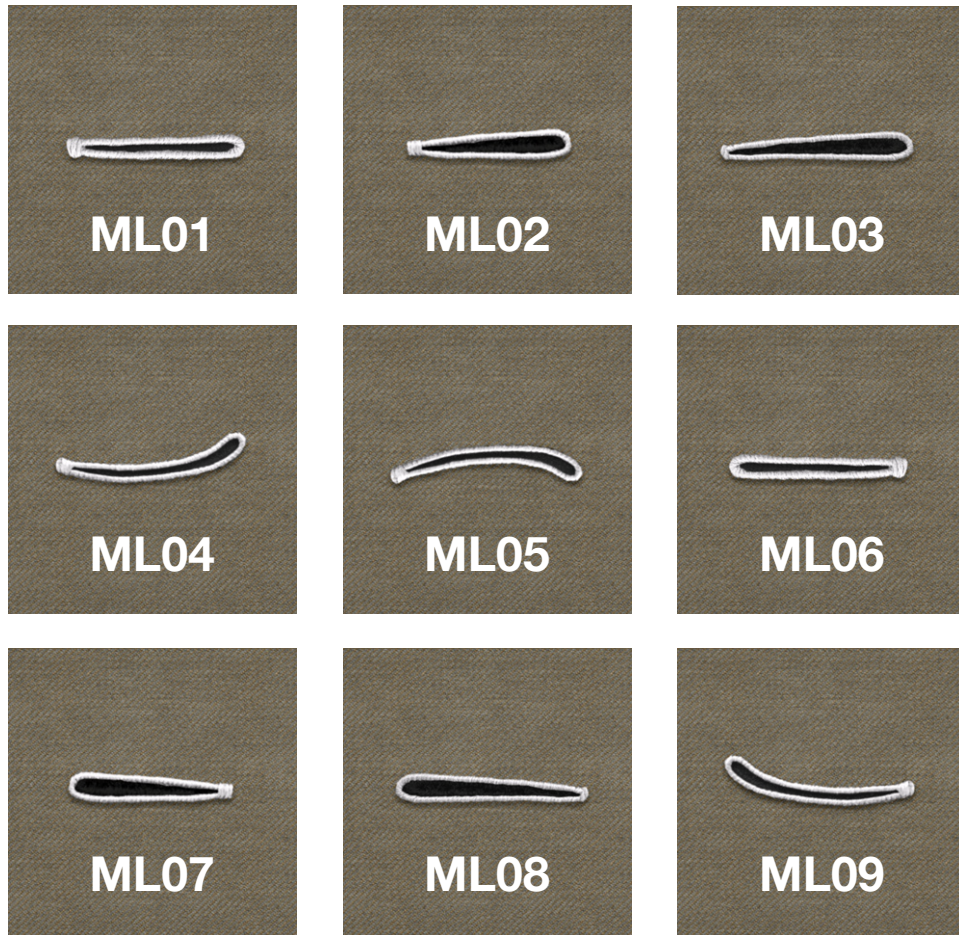

MILANESE LAPEL BUTTONHOLES

SELECT YOUR STYLE

CHOOSE COLORS

UP TO 3 COLORS - 66 THREAD COLORS AVAILABLE