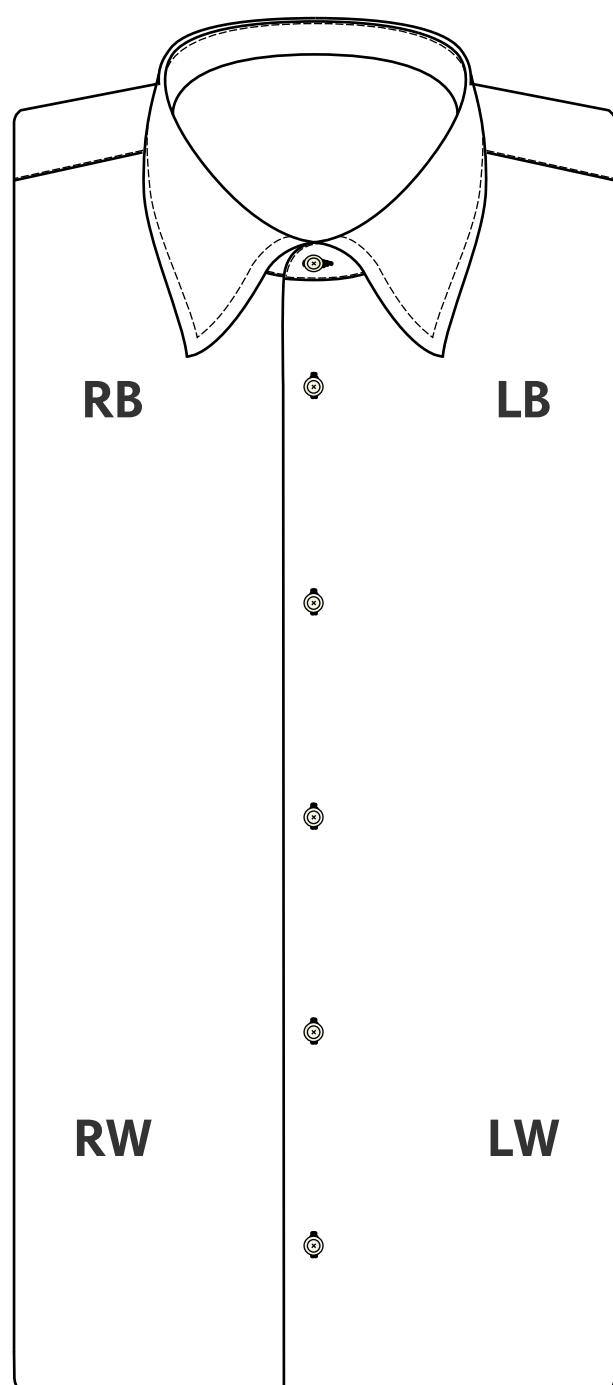

# Monogram Positions

**RB** - Right Breast  
**LB** - Left Breast  
**RW** - Right Waist  
**LW** - Left Waist

**YT** - Yoke Top  
**YC** - Yoke Center

**ICC** - Inside Center Collar  
**IY** - Inside Yoke  
**IYBL** - Inside Yoke Below Label

**RPF** - Right Pocket Front  
**TP** - Top Pocket  
**LPF** - Left Pocket Front  
**CP** - Center Pocket

**RC** - Right Cuff  
**RP** - Right Placket  
**IRC** - Inside Right Cuff  
**LC** - Left Cuff  
**LP** - Left Placket  
**ILC** - Inside Left Cuff