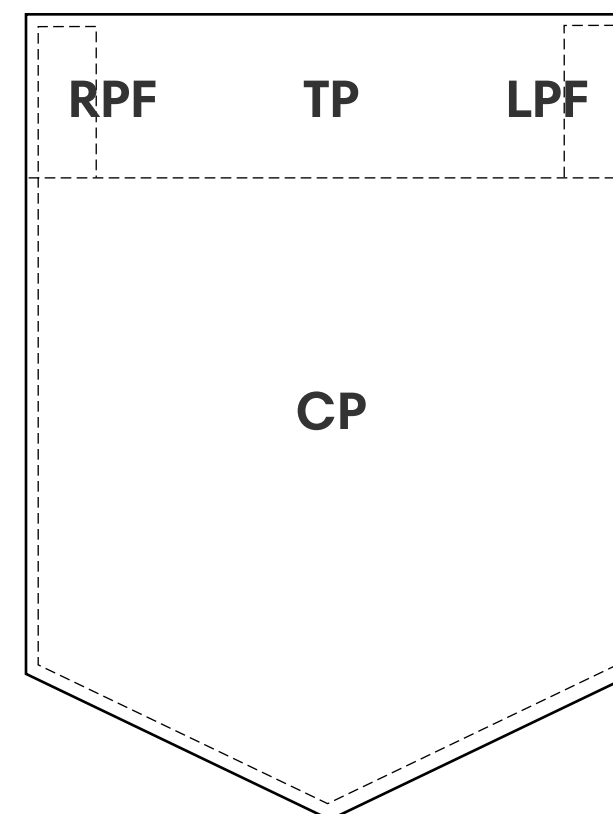

# Monogram Positions

**RB** - Right Breast  
**LB** - Left Breast  
**RW** - Right Waist  
**LW** - Left Waist

**YT** - Yoke Top  
**YC** - Yoke Center

**ICC** - Inside Center Collar  
**IY** - Inside Yoke  
**IYBL** - Inside Yoke Below Label

**RPF** - Right Pocket Front  
**TP** - Top Pocket  
**LPF** - Left Pocket Front  
**CP** - Center Pocket

**RC** - Right Cuff  
**RP** - Right Placket  
**IRC** - Inside Right Cuff  
**LC** - Left Cuff  
**LP** - Left Placket  
**ILC** - Inside Left Cuff