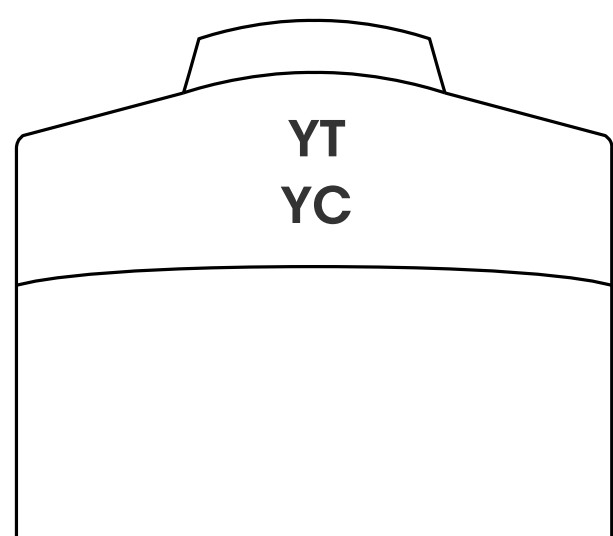

# Monogram Positions

**RB** - Right Breast  
**LB** - Left Breast  
**RW** - Right Waist  
**LW** - Left Waist

**YT** - Yoke Top  
**YC** - Yoke Center

**ICC** - Inside Center Collar  
**IY** - Inside Yoke  
**IYBL** - Inside Yoke Below Label

**RPF** - Right Pocket Front  
**TP** - Top Pocket  
**LPF** - Left Pocket Front  
**CP** - Center Pocket

**RC** - Right Cuff  
**RP** - Right Placket  
**IRC** - Inside Right Cuff  
**LC** - Left Cuff  
**LP** - Left Placket  
**ILC** - Inside Left Cuff