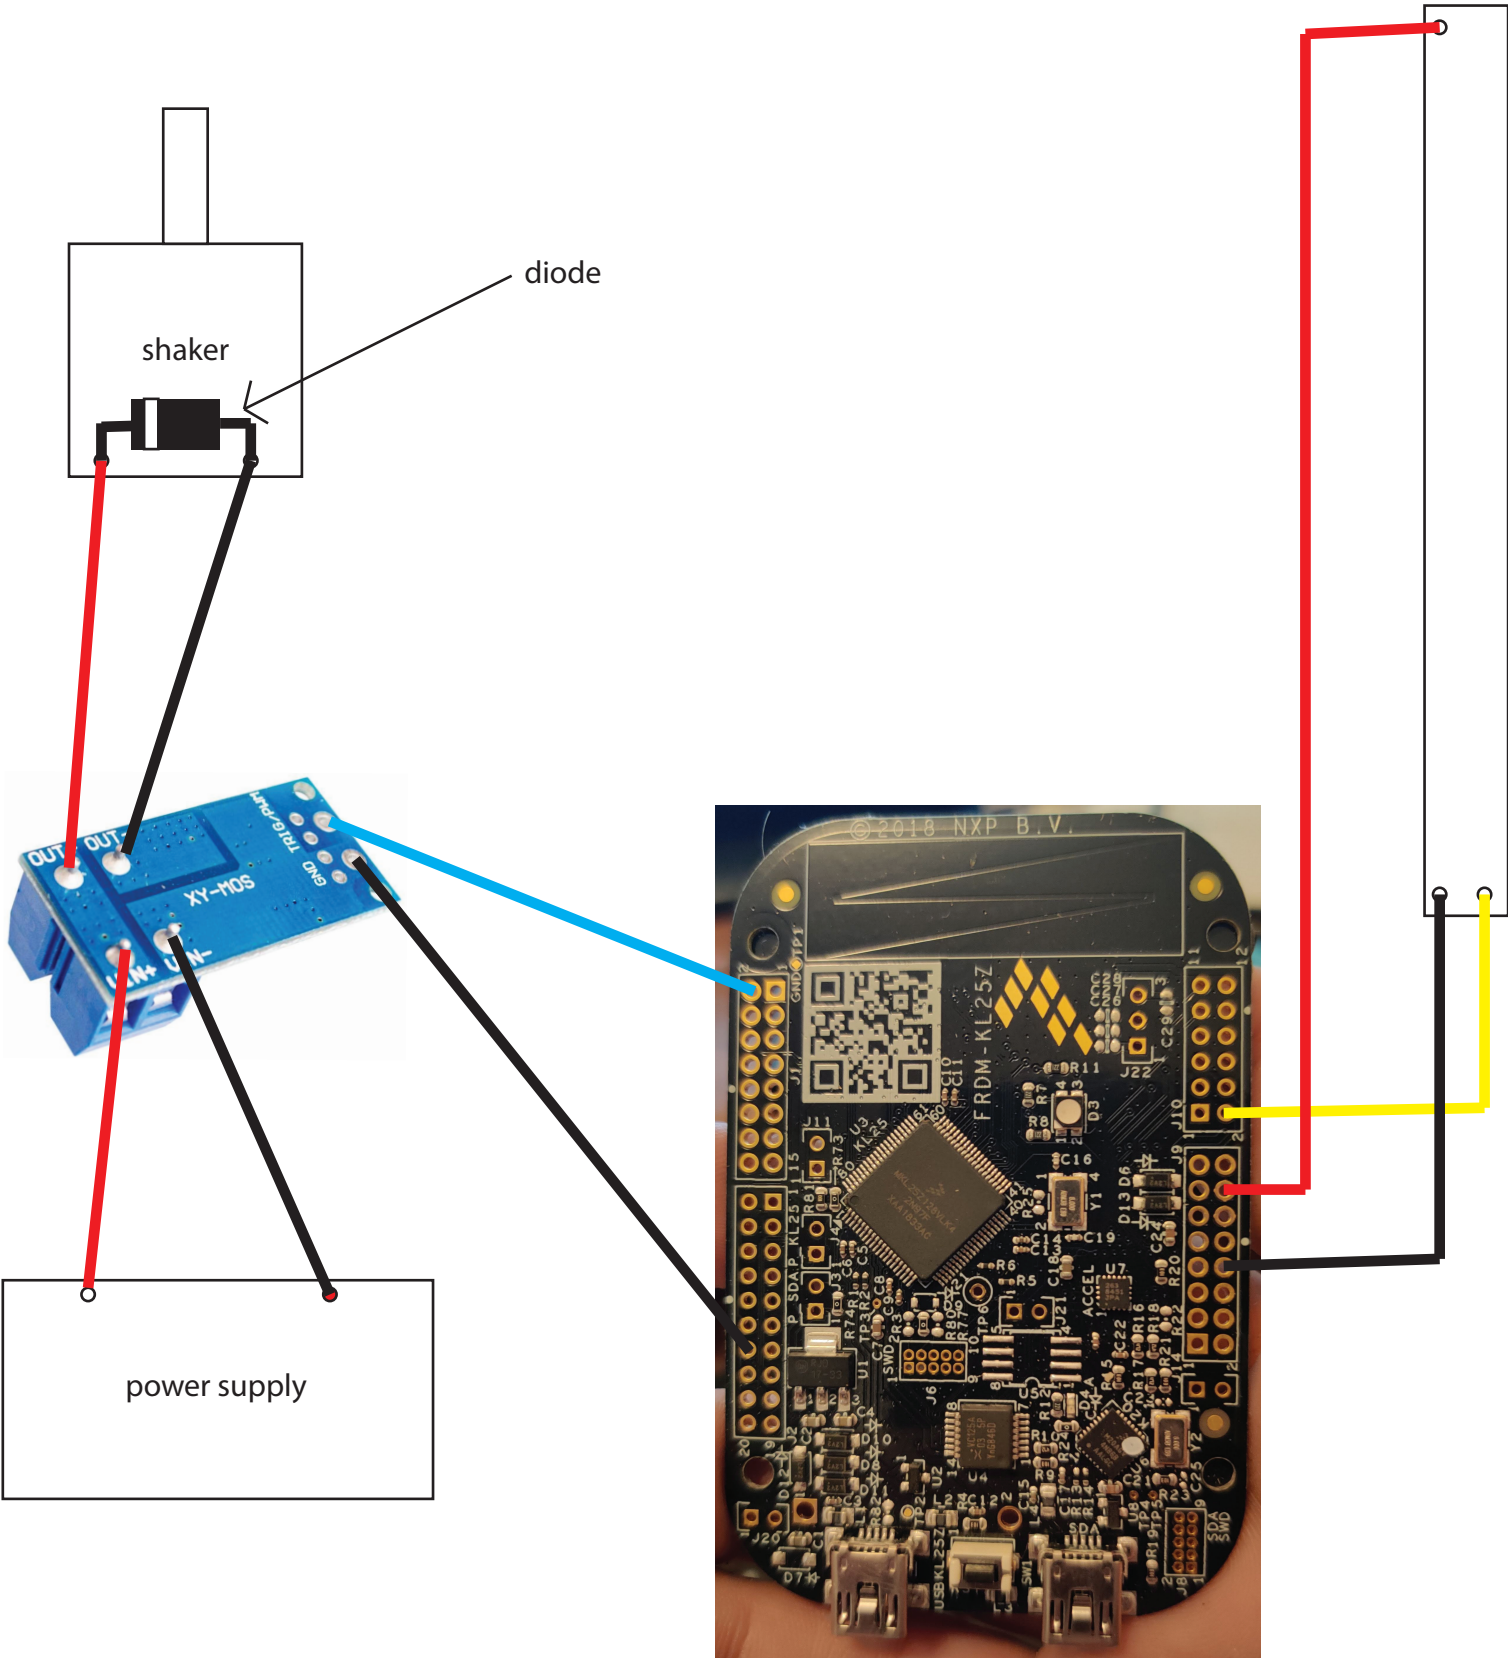

slide pot

diode

shaker

power supply