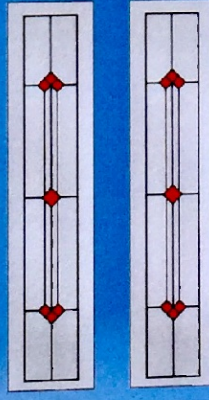

#### GLAZING\*

24mm Double Glazed  
50mm Triple Glazed

Code: **NY-1FB1**  
Classic  
24mm DG, 50mm TG

Code: **NY-1SP**  
Deluxe  
24mm DG, 50mm TG

Code: **NY-1DC**  
Deluxe  
24mm TG

Code: **NY-1AB1**  
Classic  
24mm DG, 50mm TG

Code: **NY-1FL**  
Deluxe  
24mm DG, 50mm TG

Code: **NY-1EL**  
Deluxe  
24mm TG, 50mm TG

Code: **NY-1PR**  
Deluxe  
24mm TG, 50mm TG

Code: **NY-1B2**  
Classic  
24mm TG, 50mm TG

Code: **NY-1CL**  
Deluxe  
24mm TG (gold only)

Code: **NY-1CR**  
Deluxe  
24mm DG, 50mm TG

Code: **NY-1B1-01**  
Classic  
24mm DG, 50mm TG

Green - **02**  
Red - **03**  
Black - **04**

Code: **NY-1DR1-03**  
Classic  
24mm DG, 50mm TG

Blue - **01**  
Green - **02**  
Black - **04**