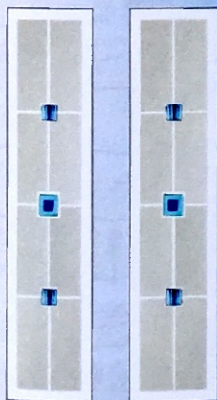

Code: **NY-1FL**  
Deluxe  
24mm DG, 50mm TG

Code: **NY-1EL**  
Deluxe  
24mm TG, 50mm TG

Code: **NY-1PR**  
Deluxe  
24mm TG, 50mm TG

Code: **NY-1B2**  
Classic  
24mm TG, 50mm TG

Code: **NY-1CL**  
Deluxe  
24mm TG (gold only)

Code: **NY-1CR**  
Deluxe  
24mm DG, 50mm TG

Code: **NY-1B1-01**  
Classic  
24mm DG, 50mm TG

Green - **02**  
Red - **03**  
Black - **04**

Code: **NY-1DR1-03**  
Classic  
24mm DG, 50mm TG

Blue - **01**  
Green - **02**  
Black - **04**