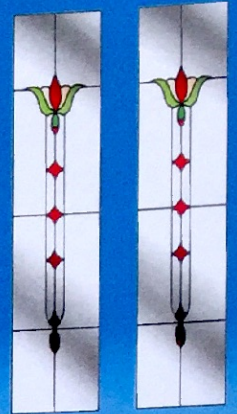

#### GLAZING\*

24mm Double Glazed  
50mm Triple Glazed

Code: **NY-1FB1**  
Classic  
24mm DG, 50mm TG

Code: **NY-1SP**  
Deluxe  
24mm DG, 50mm TG

Code: **NY-1DC**  
Deluxe  
24mm TG

Code: **NY-1AB1**  
Classic  
24mm DG, 50mm TG

Code: **NY-1FL**  
Deluxe  
24mm DG, 50mm TG

Code: **NY-1EL**  
Deluxe  
24mm TG, 50mm TG

Code: **NY-1PR**  
Deluxe  
24mm TG, 50mm TG

Code: **NY-1B2**  
Classic  
24mm TG, 50mm TG

Code: **NY-1CL**  
Deluxe  
24mm TG (gold only)