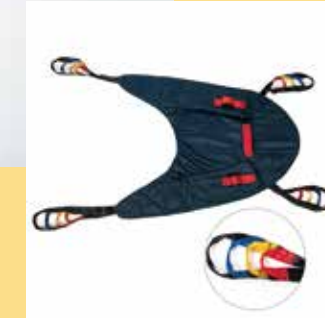

HY106

- *Lightweight construction aids in helping caregivers avoid back injuries. Hydraulic pump handle can rotate from side to side for caregiver convenience.
- *Easy disassembly for transport and set-up
- *780mm to 1740mm range allows patient to be lifted from the floor
- *Locking casters available
- *Economical with a 180 kg weight capacity

90 cm

TECHNICAL DATA

1200 mm

Length

620 mm

Width

860 mm

Max fork Distance