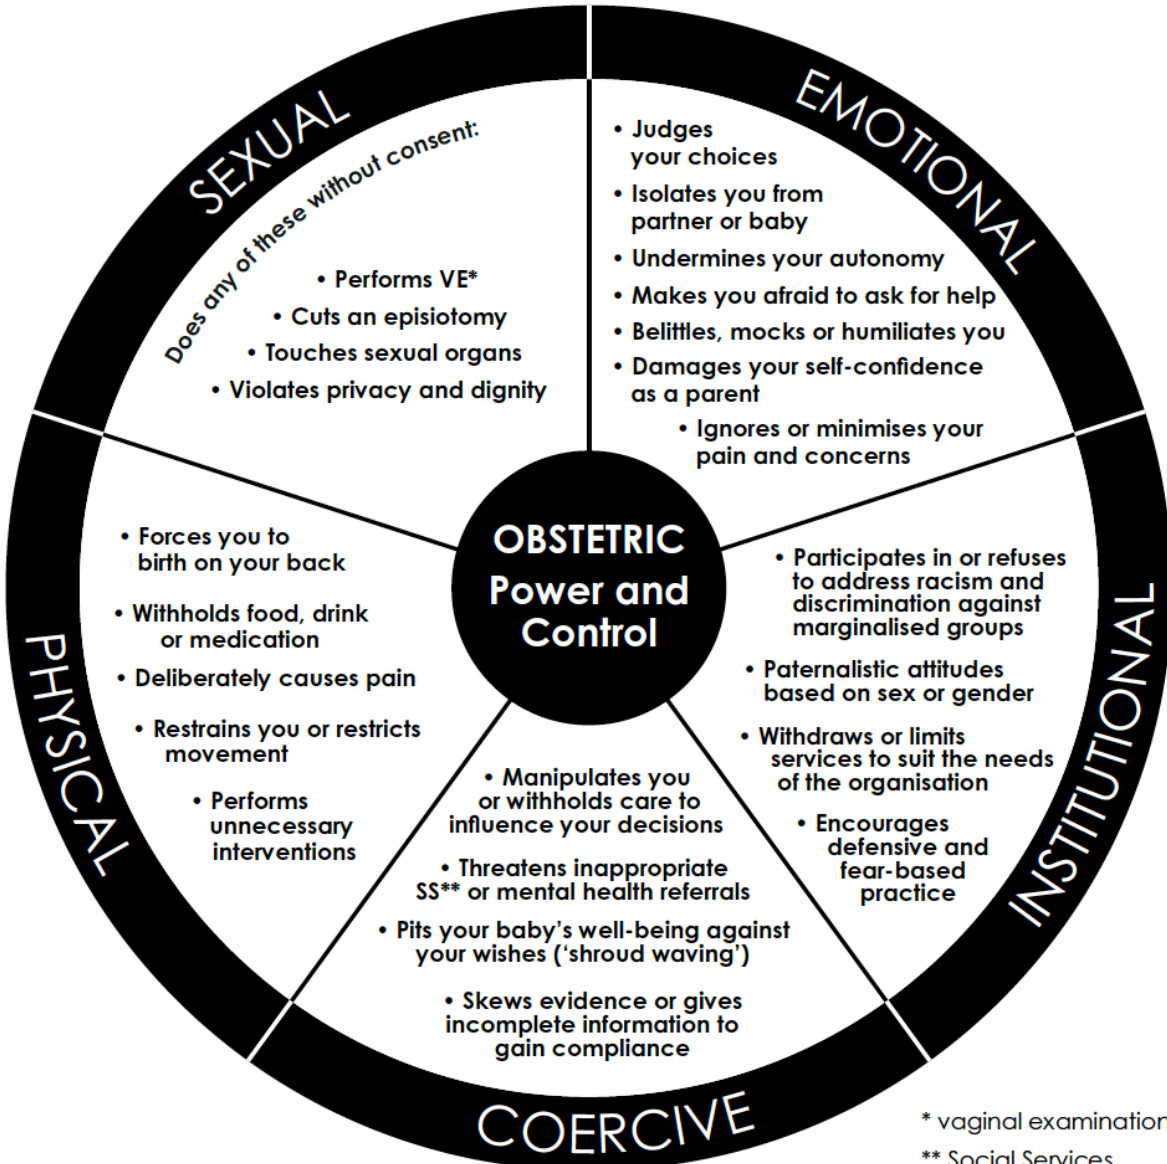

**THE WHITE RIBBON ALLIANCE UK**  
A people led movement for sexual and reproductive health and rights

# ORIGINAL POWER AND CONTROL WHEEL

Original Power and Control Wheel copyright  
of The Domestic Abuse Intervention Programs  
TheDuluthModel.org

THE WHITE RIBBON ALLIANCE UK  
A people led movement for sexual and reproductive health and rights

# OBSTETRIC POWER AND CONTROL WHEEL

\* vaginal examination  
\*\* Social Services

Adaptation of the original Power and Control Wheel approved by The Domestic Abuse Intervention Programs TheDuluthModel.org