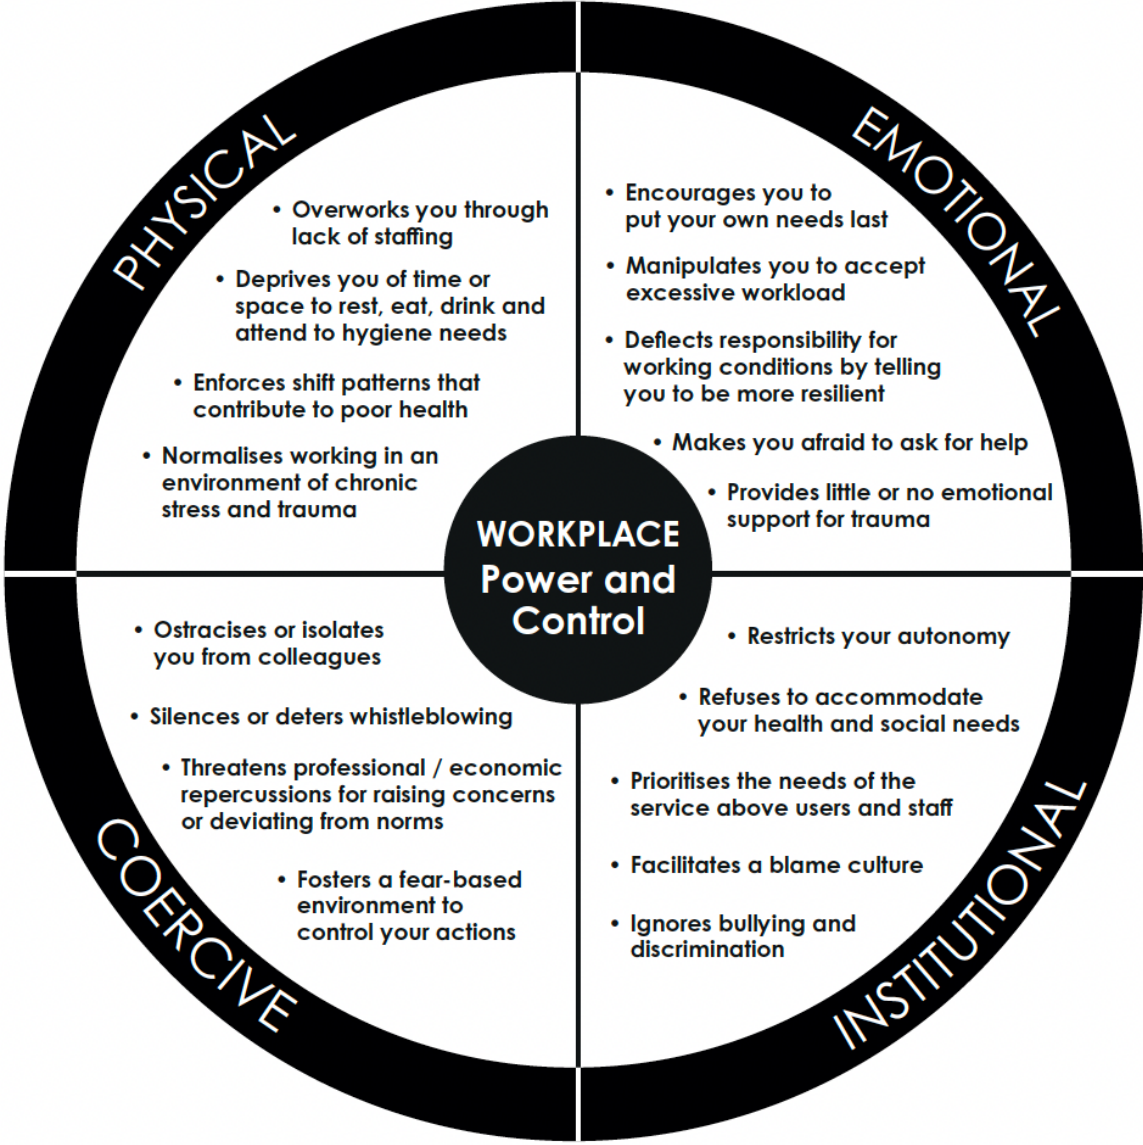

# ORIGINAL POWER AND CONTROL WHEEL

Original Power and Control Wheel copyright  
of The Domestic Abuse Intervention Programs  
TheDuluthModel.org

THE WHITE RIBBON ALLIANCE UK  
A people led movement for sexual and reproductive health and rights

# OBSTETRIC POWER AND CONTROL WHEEL

\* vaginal examination  
\*\* Social Services

Adaptation of the original Power and Control Wheel approved by The Domestic Abuse Intervention Programs TheDuluthModel.org

# WORKPLACE POWER AND CONTROL WHEEL

Adaptation of the original Power and Control Wheel approved by The Domestic Abuse Intervention Programs [TheDuluthModel.org](http://TheDuluthModel.org)