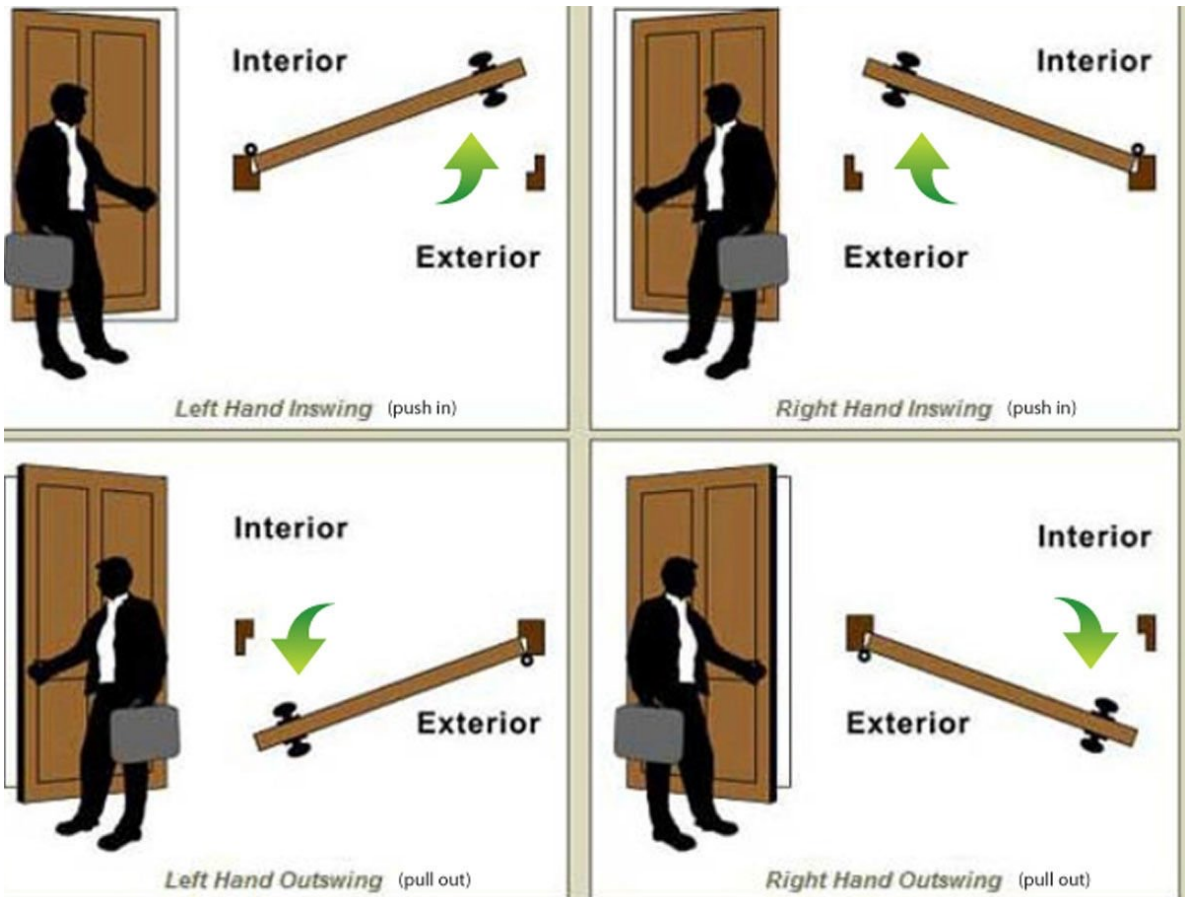

Residential Hardware

FINISH CHART

 CR003 PVD Polished Brass	 US1B Flat Black	 US3 Polished Brass	 US3-UNL Unlacquered Brass
 US4 Satin Brass	 US5 Antique Brass	 US10B Oil Rubbed Bronze	 US14 Polished Nickel
 US15 Satin Nickel	 US15A Antique Nickel	 US19 Matte Black	 US26 Polished Chrome
 US26D Brushed Chrome	 US32 Polished Stainless Steel	 US32D Brushed Stainless Steel	

DOOR OPENING CHART