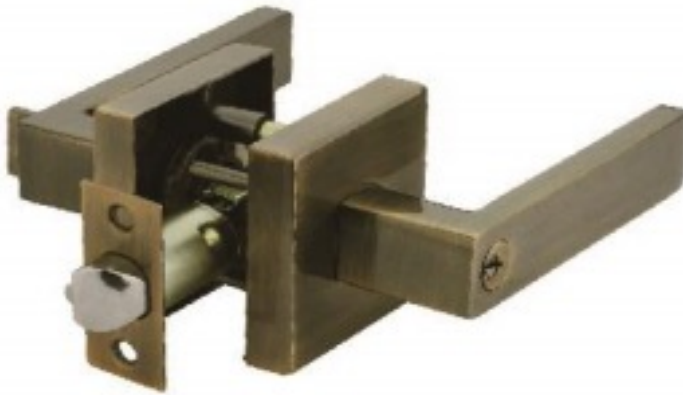

SHANGHAI

- Fits all standard doors
- Easy to install
- 200,000 cycle tested
- Door thickness 35mm or 44mm

ITEM NO	DESCRIPTION	TYPE	BACKSET	FINISH
SXLS-SHTLP5	SHANGHAI TUBULAR LEVER PRIVACY 5	PRIVACY	60/70MM	ANITIQUE BRASS
SXLS-SHTLP3	SHANGHAI TUBULAR LEVER PRIVACY 3	PRIVACY	60/70MM	BRIGHT BRASS
SXLS-SHTLP15	SHANGHAI TUBULAR LEVER PRIVACY 15	PRIVACY	60/70MM	SATIN STAINLESS STEEL
SXLS-SHTLE5	SHANGHAI TUBULAR LEVER ENTRY 5	ENTRANCE	60/70MM	ANITIQUE BRASS
SXLS-SHTLE3	SHANGHAI TUBULAR LEVER ENTRY 3	ENTRANCE	60/70MM	BRIGHT BRASS
SXLS-SHTLE15	SHANGHAI TUBULAR LEVER ENTRY 15	ENTRANCE	60/70MM	SATIN STAINLESS STEEL

LONDON

- Fits all standard doors
- Easy to install
- 200,000 cycle tested
- Door thickness 35mm or 44mm

ITEM NO	DESCRIPTION	TYPE	BACKSET	FINISH
SXLS-LTLE15	LONDON TUBULAR LEVER ENTRY 15	ENTRANCE	60/70MM	SATIN NICKEL
SXLS-LTLE5	LONDON TUBULAR LEVER ENTRY 5	ENTRANCE	60/70MM	ANITQUE BRASS
SXLS-LTLE3	LONDON TUBULAR LEVER ENTRY 3	ENTRANCE	60/70MM	BRIGHT BRASS
SXLS-LTLP15	LONDON TUBULAR LEVER PRIVACY 15	PRIVACY	60/70MM	SATIN NICKEL
SXLS-LTLP5	LONDON TUBULAR LEVER PRIVACY 5	PRIVACY	60/70MM	ANITQUE BRASS
SXLS-LTLP3	LONDON TUBULAR LEVER PRIVACY 3	PRIVACY	60/70MM	BRIGHT BRASS

AMSTERDAM

- Fits all standard doors
- Easy to install
- 200,000 cycle tested
- Door thickness 35mm or 44mm

ITEM NO	DESCRIPTION	TYPE	BACKSET	FINISH
SXLS-ATLE15	AMSTERDAM TUBULAR LEVER ENTRY 15	ENTRANCE	60/70MM	SATIN NICKEL
SXLS-ATLE5	AMSTERDAM TUBULAR LEVER ENTRY 5	ENTRANCE	60/70MM	ANITQUE BRASS
SXLS-ATLE3	AMSTERDAM TUBULAR LEVER ENTRY 3	ENTRANCE	60/70MM	BRIGHT BRASS
SXLS-ATLP15	AMSTERDAM TUBULAR LEVER PRIVACY 15	PRIVACY	60/70MM	SATIN NICKEL
SXLS-ATLP5	AMSTERDAM TUBULAR LEVER PRIVACY 5	PRIVACY	60/70MM	ANITQUE BRASS
SXLS-ATLP3	AMSTERDAM TUBULAR LEVER PRIVACY 3	PRIVACY	60/70MM	BRIGHT BRASS