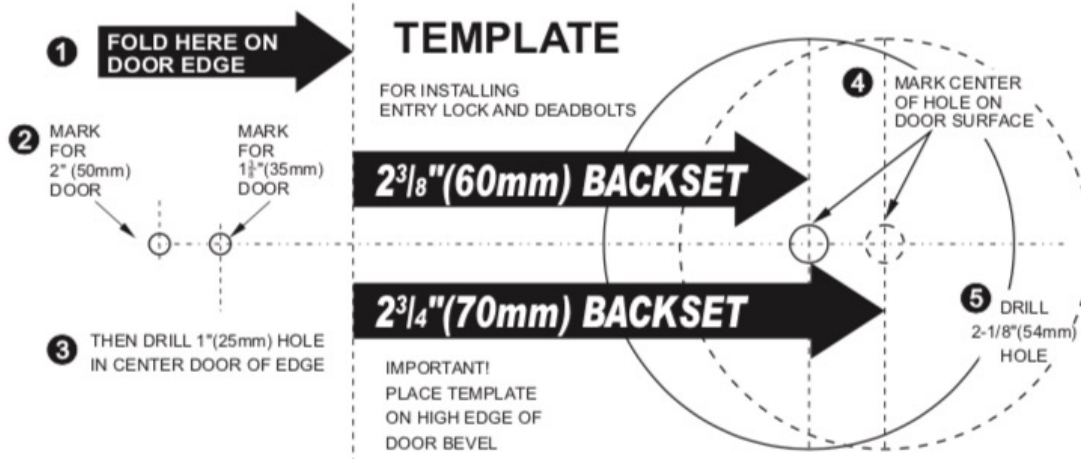

**ANSI\*  
Grade 1**  
Heavy duty  
commercial  
security

**DEADBOLT SECURITY**

**GOOD**

**BETTER**

**BEST**

*\*ANSI/BHMA (American National Standards Institute)*

Suitable for door thickness: 1-3/8" (35mm) to 2" (50mm)