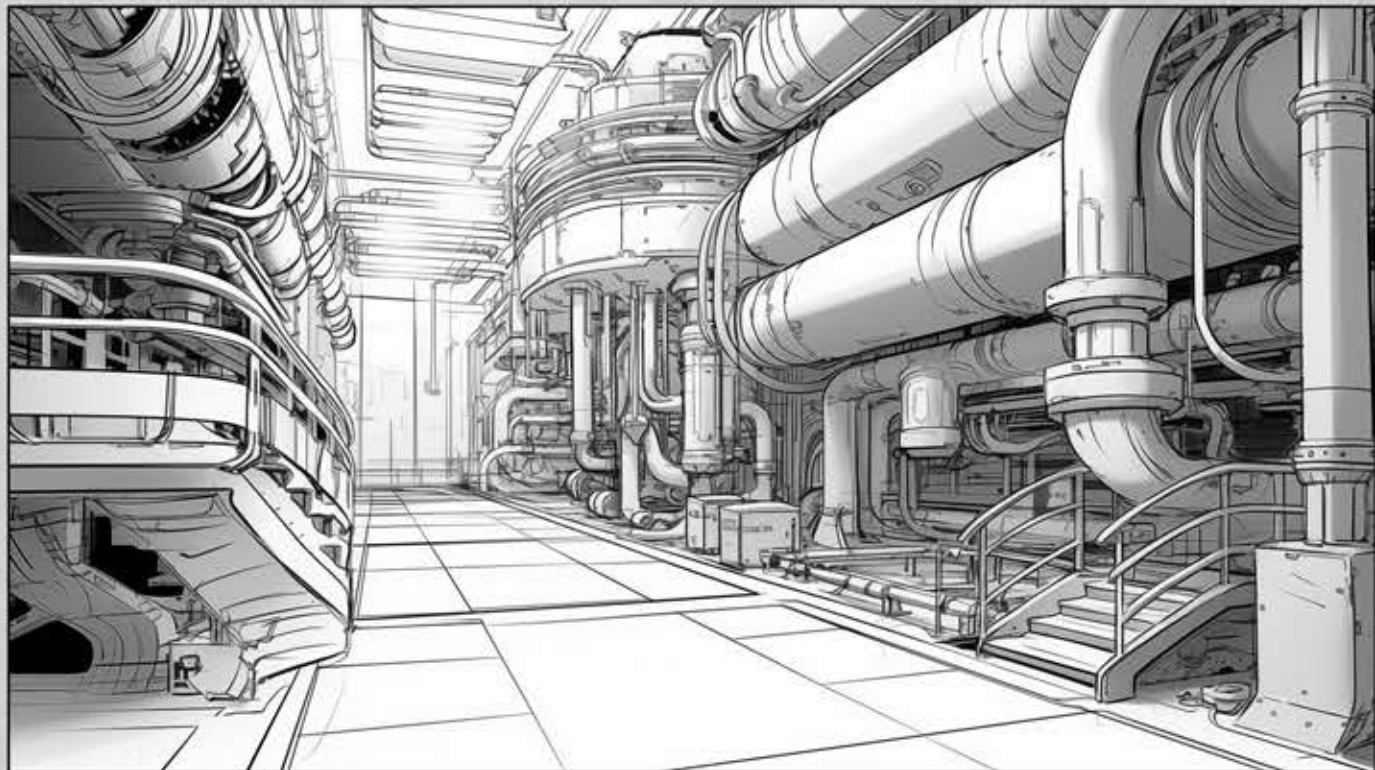

POWER CENTER HALLWAY