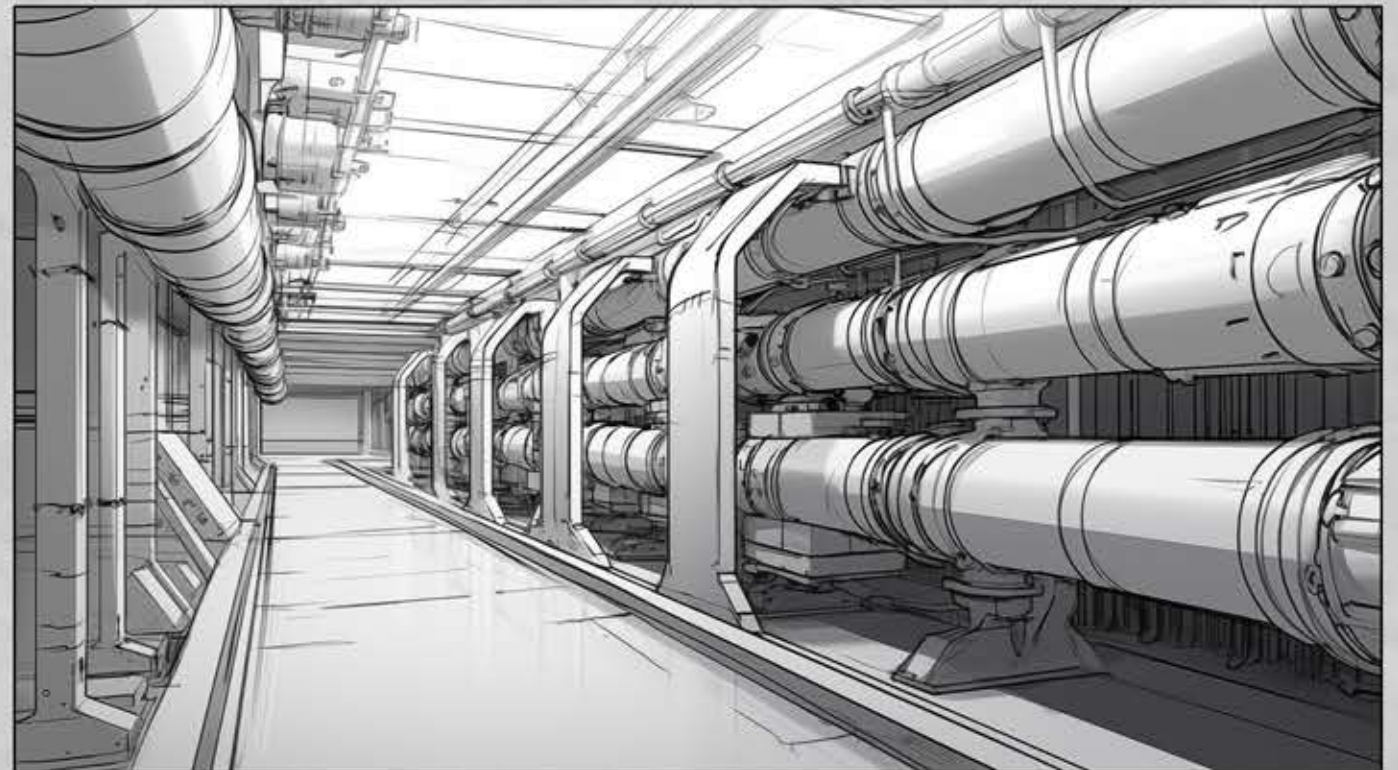

BLACK PROJECT

CONCEPT DESIGNS

"THE NEXUS BASE"

CREATED & DESIGNED BY BULENT HASAN

HALLWAY