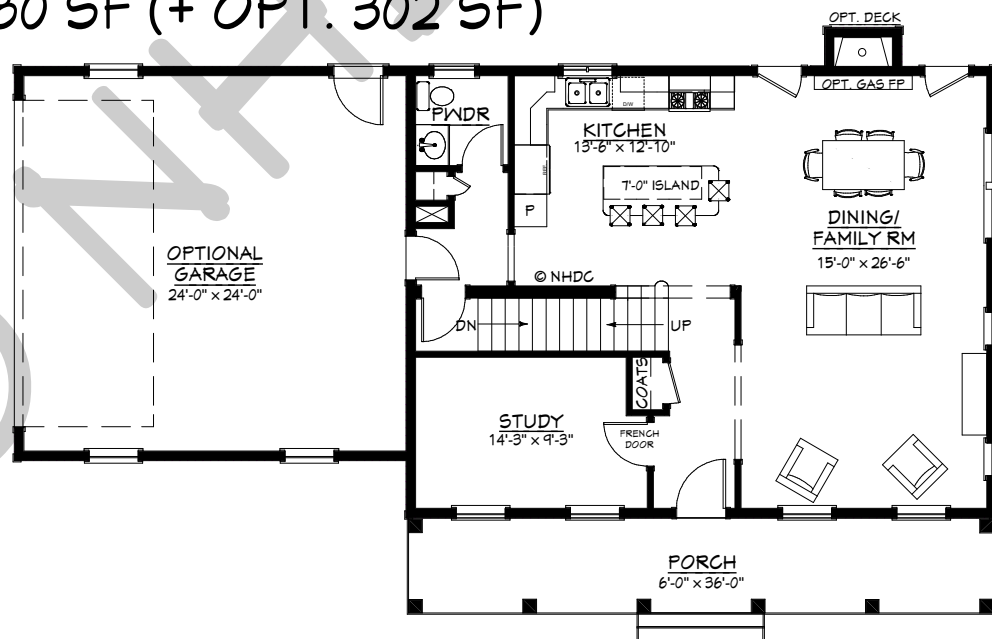

# THE GOSHEN - COLONIAL

37'-0" x 27'-6"  
 1,980 SF (+ OPT. 302 SF)

## FIRST FLOOR

990 SF

## SECOND FLOOR

990 SF + OPT. 302 SF