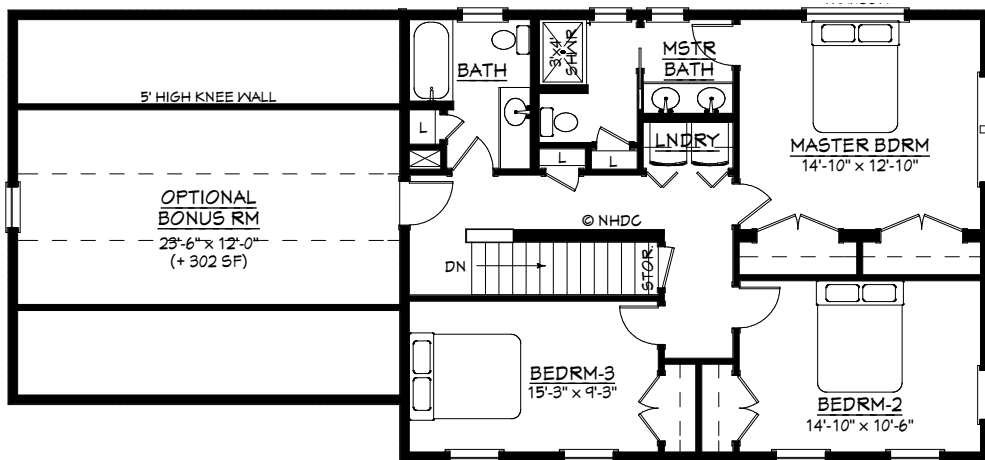

# THE GOSHEN - COLONIAL

37'-0" x 27'-6"  
 1,980 SF (+ OPT. 302 SF)

## FIRST FLOOR

990 SF

## SECOND FLOOR

990 SF + OPT. 302 SF