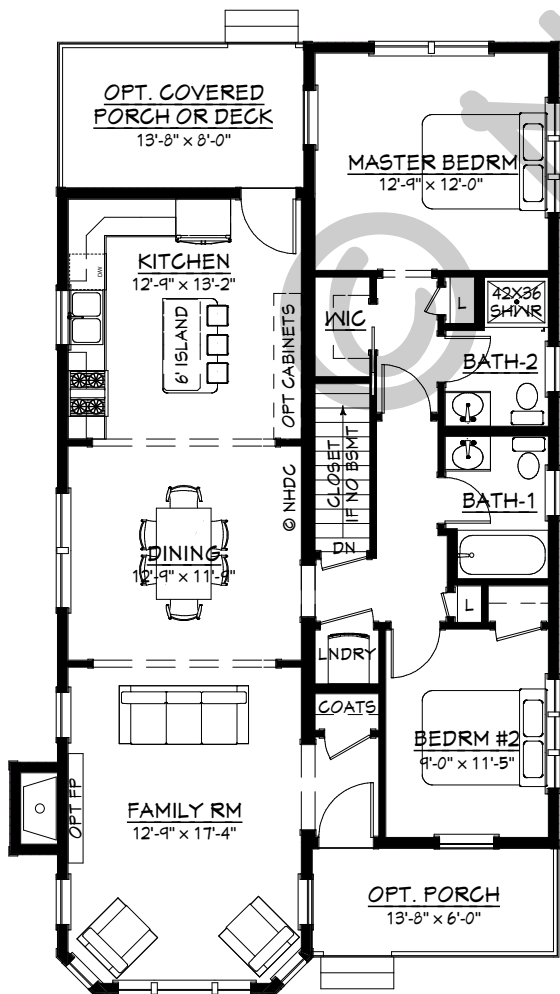

THE JANE
VICTORIAN COTTAGE
1ST FLR MASTER
+ 1 BEDRM, 2.5 BATHS
27'-4" x 52'-0"
1,169 SF

FIRST FLOOR
1,169 SF