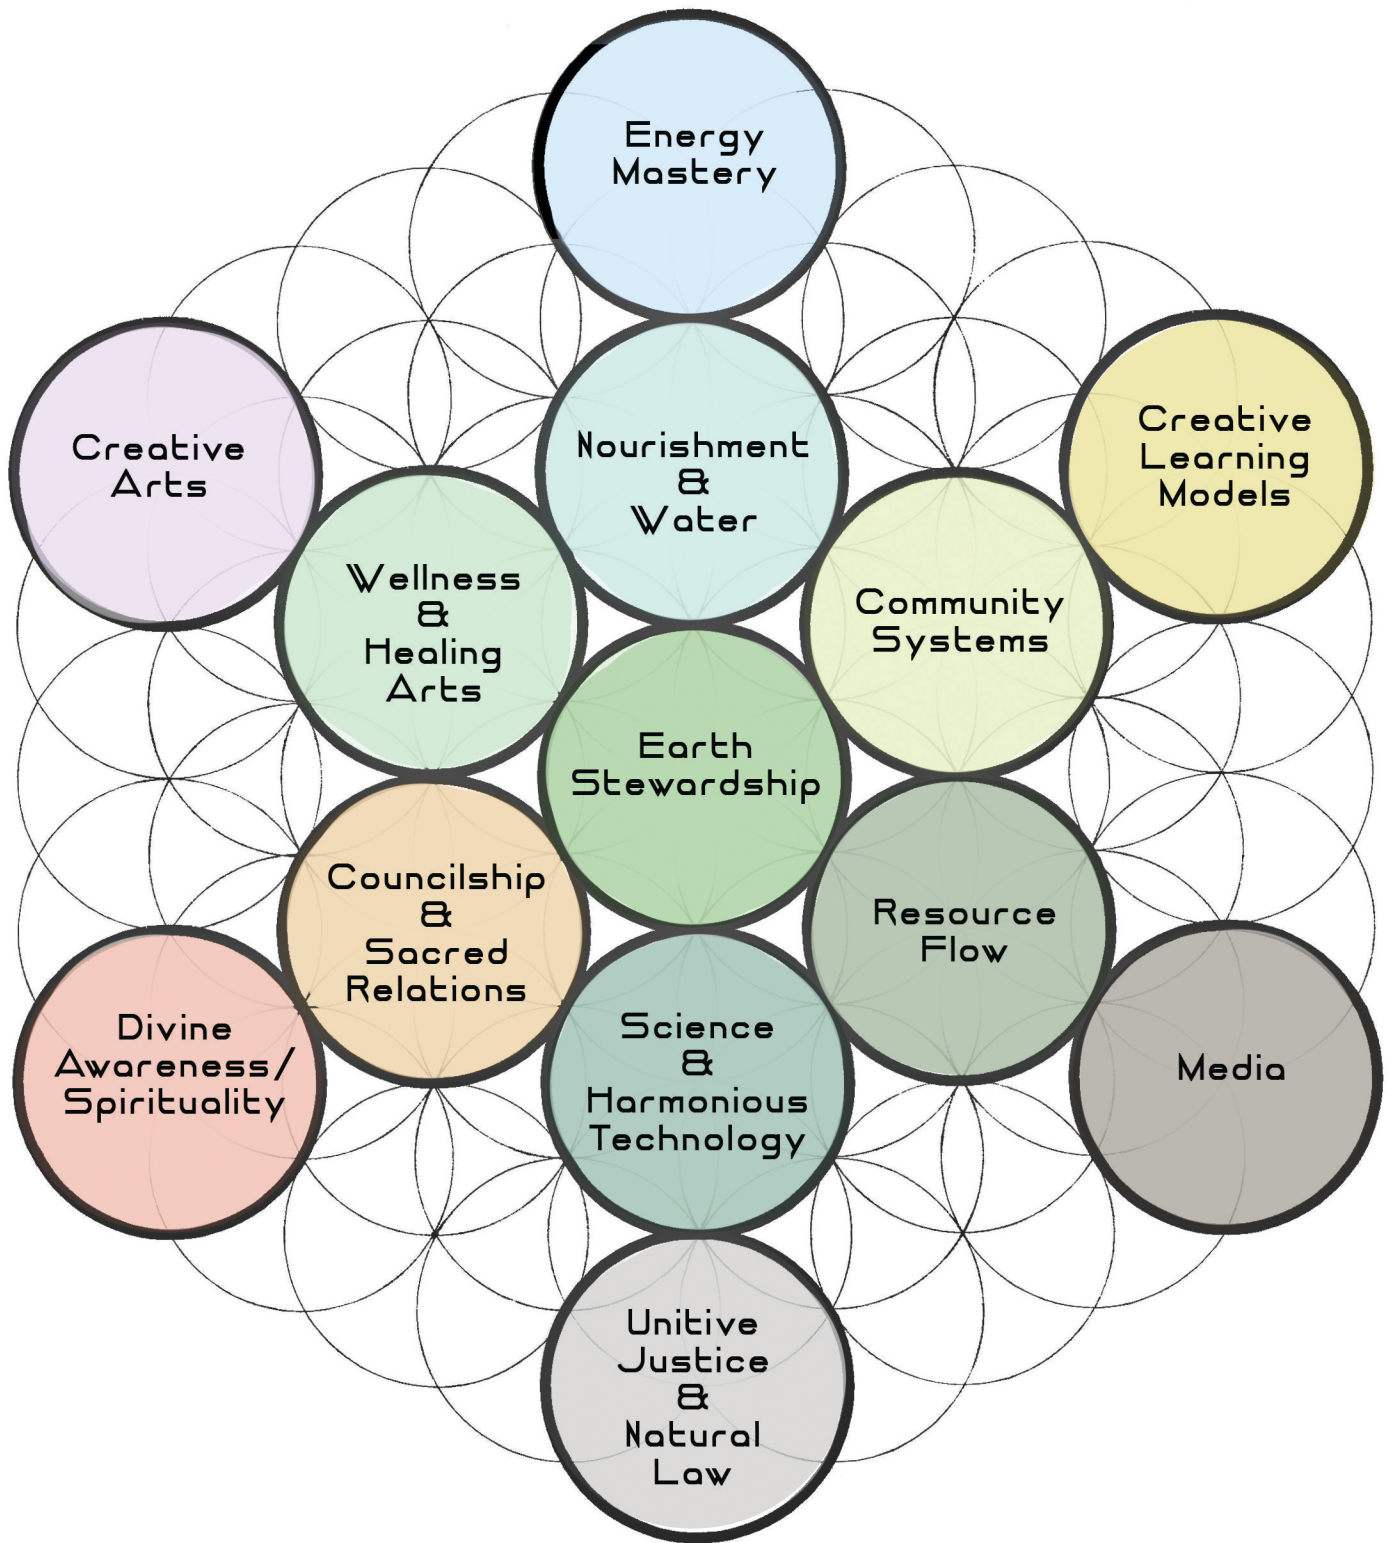

# The 13 Guilds

Inspired by Tribal Convergence Network and New Earth Vision Portal, these are the 13 guilds we are choosing to activate at this time. If you would like to get involved in one or more of these guilds, please contact us at [startribealliance@gmail.com](mailto:startribealliance@gmail.com) with a bit about yourself and how you'd like to collaborate =)